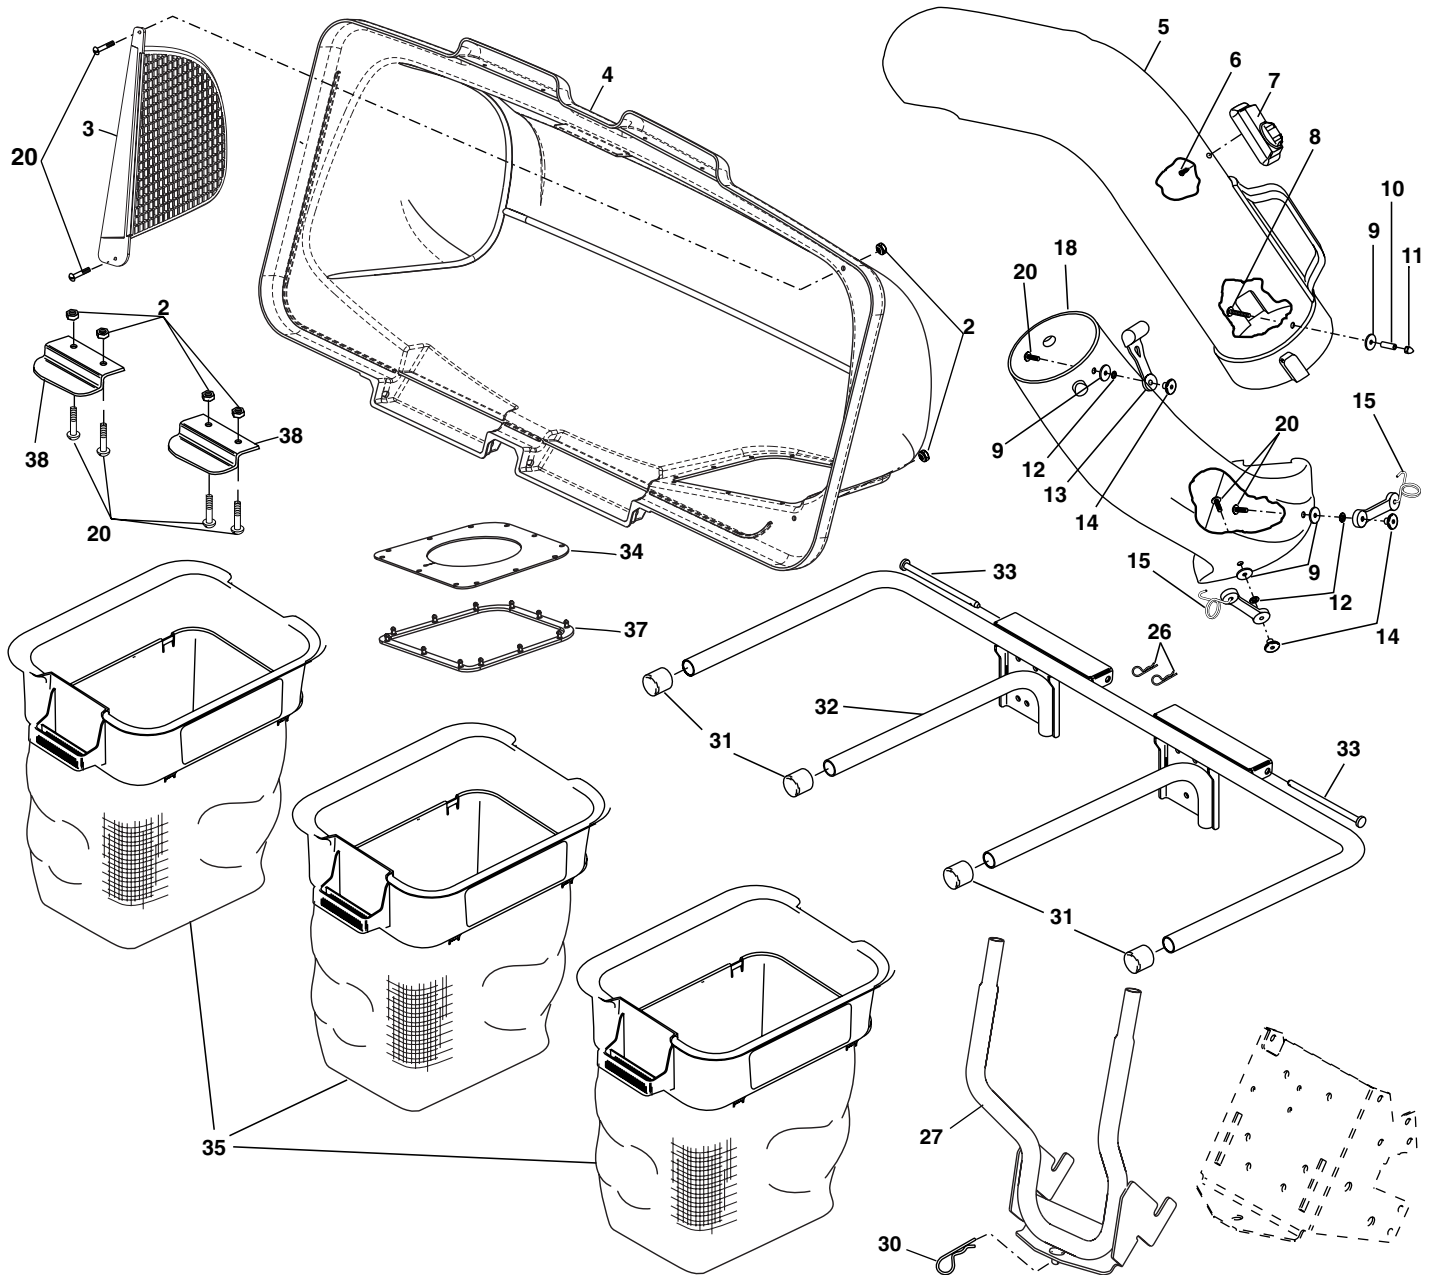

Model Number H354SG
Product No. 960 73 00-03
54 Inch Mower
Grass Catcher

- **Repair Parts**

 **Husqvarna**

REPAIR PARTS

GRASS CATCHER - MODEL NUMBER H354SG (PRODUCT NO. 960 73 00-03)

KEY NO.	PART NO.	DESCRIPTION
2	532069180	Nut, Crownlock #10-24
3	532192709	Screen, Cover
4	532195373	Cover Assembly (Includes 34, 37)
5	532187299	Chute, Upper
6	818021008	Screw, Special #10-14x1/2
7	532130933	Full Bag Indicator
8	532087175	Screw, #10-24 x 1-1/8
9	819061216	Washer 3/16x3/4x16 Ga.
10	532007206	Spacer, Split
11	532060867	Nut, Acorn #10-24
12	810071000	Washer, lock
13	532109808	Latch, Chute
14	532125004	Nut, Weld
15	532160793	Latch

KEY NO.	PART NO.	DESCRIPTION
18	532187300	Chute, Lower
20	871161010	Screw #10-24 x 5/8
26	532004939	Spring, Retainer
27	532198128	Support Assembly
30	532165898	Spring, Retainer
31	532174083	Plug, Tubing End
32	532176990	Bagger, Frame
33	532192786	Pin, Hinge
34	532192550	Gasket, Cover
35	532400226	Container
37	532192603	Seal, Cover
38	532130895	Latch Handle, Cover
--	532411285	Owner's Manual, English/French
--	532411286	Owner's Manual, Spanish