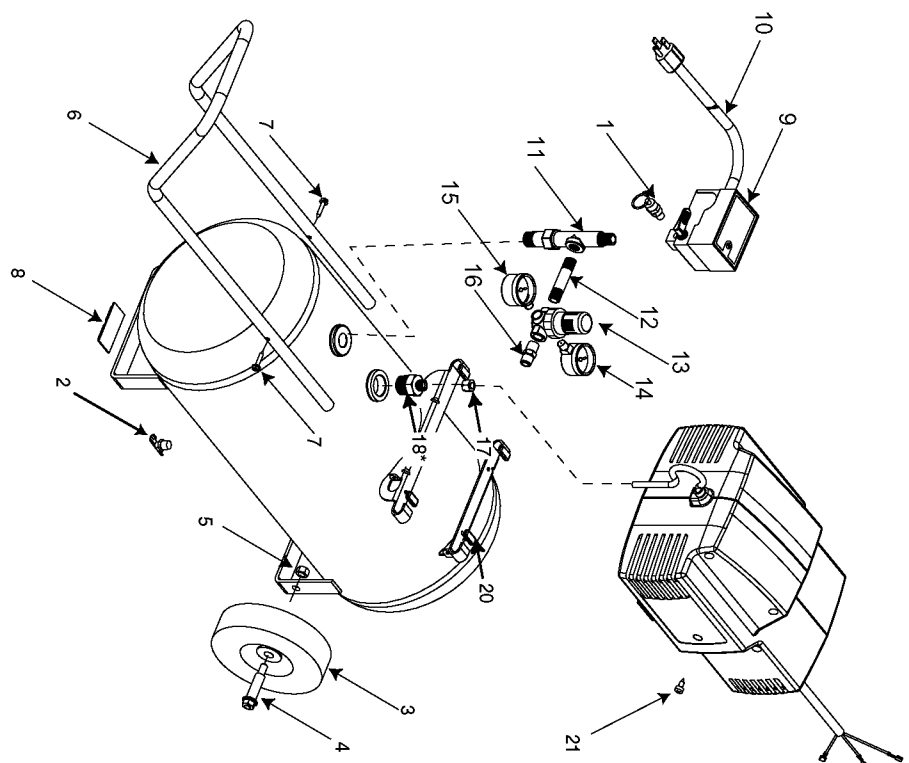

**\* IMPORTANT:** Some models were built with a check valve and bushing reducer. If check valve needs to be replaced, remove the old check valve and reducer bushing before replacing with the preferred one piece check valve (Key 18).

### Parts List for HFAC28 Type 3

Item Number	Part Number	Description	Qty Required
1	TIA-4150	VALVE SAFETY 150 .25	1
2	N286039	DRAIN VALVE	1
3	000000-00	No Longer Available	2
4	CAC-60	BOLT .375-16X2.25 UN	2
5	SSF-8080-ZN	NUT .375-16 UNC-2B H	2
6	000000-00	No Longer Available	1
7	000000-00	No Longer Available	2
8	AC-0364	FOOT MOLDED BUMPER	2
9	5140117-70	PRESSURE SWITCH	1
10	D26615	CORD POWER ST 14GA 1	1
11	D28999	STANDPIPE 1/4 NPT X	1
12	SSP-480	NIPPLE 1/4-18 NPT X	1
13	N008792	REGULATOR RPR KIT	1
13	D27256	REGULATOR 4PORT P1P2	1
14	AC-0009-1	GAUGE RIGHT HAND	1
15	Z-AC-0010-1	GAUGE LEFT HAND	1
16	D26889	ADAPTER .25 NPT X .2	1
17	SSP-473	ASSY NUT SLEEVE 5/16	1
18	A19716	CHECK VALVE	1
19	SSP-490-1	BUSHING FACE 3/4 X 1	1
20	CAC-1254	ISOLATOR PUMP	4
21	SSF-621	SCREW .250-14X.625 F	2
101	A06436	SHROUD KIT	1
102	A06436	SHROUD KIT	1
103	D25877	HEAD UMC PRESSURE RE	1
104	N044359	TUBE SEAL	1
105	Z-D24819	GASKET HEAD UMC GRAP	1

### Parts List for HFAC28 Type 3

Item Number	Part Number	Description	Qty Required
106	N017592SV	VALVE PLATE ASSY	1
107	DAC-269	TUBE OUTLET 2.5G UMC	1
108	SSG-8169	ORING 2.132/2.096ID	1
109	N036518	CON ROD ASSY	1
110	CAC-1206-1	CLAMP HOSE .250 ID H	1
111	AC-0206	TUBE ISOLATOR	1
112	A19123	SCREW	1
113	N036518	CON ROD ASSY	1
114	000000-00	No Longer Available	1
115	SUDL-9-1	SCREW #8-32X.375/.34	1
116	AC-0815	BELT TIMING DAYCO	1
118	SSF-3156	SCREW #10-9X.500 THD	1
120	D25731	ISOLATOR PUMP	5
121	SSF-995	SCREW #10-24X.875 HH	4
856	A00765	CORD ASSY UMC 15G 25	1
856	N036518	CON ROD ASSY	1
856	D26889	ADAPTER .25 NPT X .2	1
856	KK-4929	KIT FASTENER	1
856	CAC-1211	HOUSING ISOLATOR	1