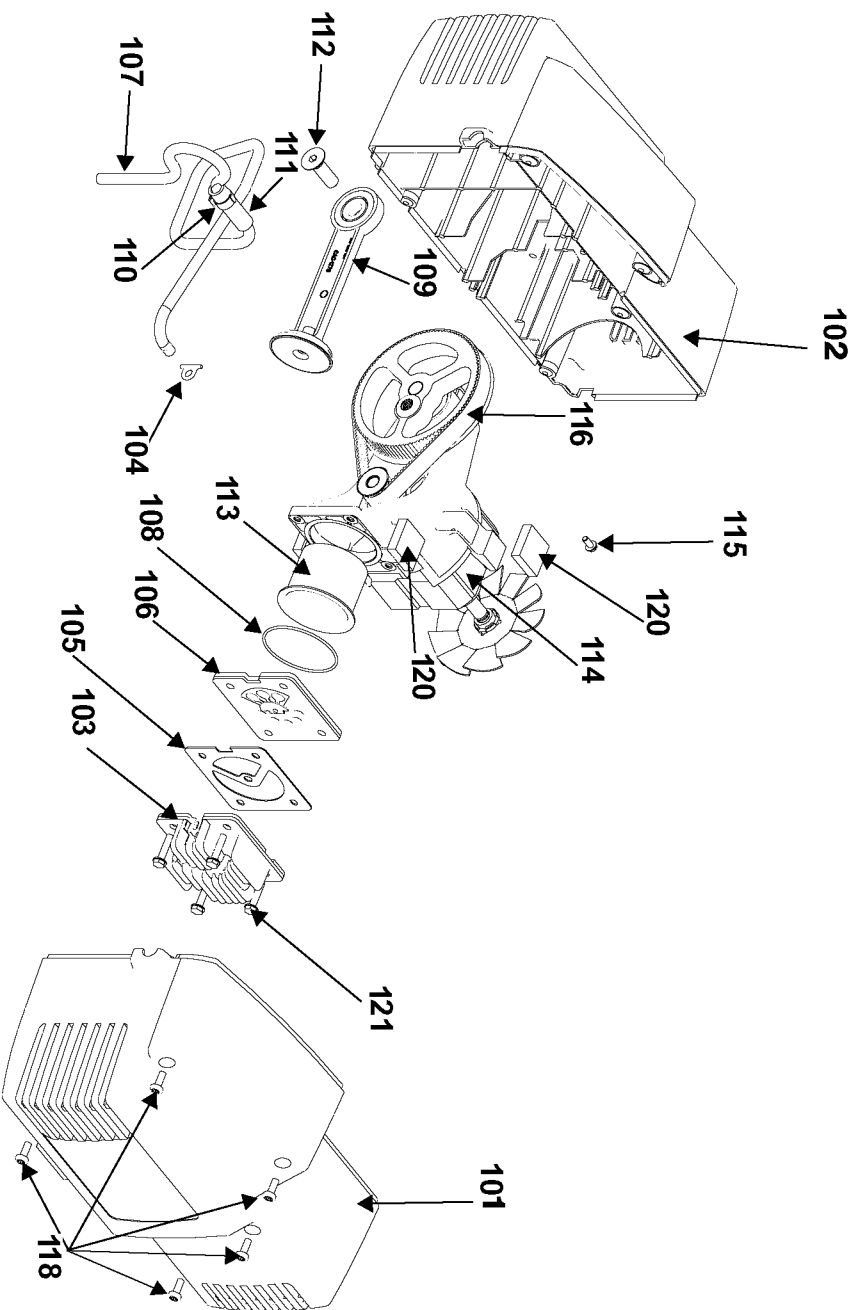

**\* IMPORTANT:** Some models were built with a check valve and bushing reducer. If check valve needs to be replaced, remove the old check valve and reducer bushing before replacing with the preferred one piece check valve (Key 18).

### Parts List for HFAC28 Type 3

Item Number	Part Number	Description	Qty Required
1	TIA-4150	VALVE SAFETY 150 .25	1
2	N286039	DRAIN VALVE	1
3	000000-00	No Longer Available	2
4	CAC-60	BOLT .375-16X2.25 UN	2
5	SSF-8080-ZN	NUT .375-16 UNC-2B H	2
6	000000-00	No Longer Available	1
7	000000-00	No Longer Available	2
8	AC-0364	FOOT MOLDED BUMPER	2
9	5140117-70	PRESSURE SWITCH	1
10	D26615	CORD POWER ST 14GA 1	1
11	D28999	STANDPIPE 1/4 NPT X	1
12	SSP-480	NIPPLE 1/4-18 NPT X	1
13	N008792	REGULATOR RPR KIT	1
13	D27256	REGULATOR 4PORT P1P2	1
14	AC-0009-1	GAUGE RIGHT HAND	1
15	Z-AC-0010-1	GAUGE LEFT HAND	1
16	D26889	ADAPTER .25 NPT X .2	1
17	SSP-473	ASSY NUT SLEEVE 5/16	1
18	A19716	CHECK VALVE	1
19	SSP-490-1	BUSHING FACE 3/4 X 1	1
20	CAC-1254	ISOLATOR PUMP	4
21	SSF-621	SCREW .250-14X.625 F	2
101	A06436	SHROUD KIT	1
102	A06436	SHROUD KIT	1
103	D25877	HEAD UMC PRESSURE RE	1
104	N044359	TUBE SEAL	1
105	Z-D24819	GASKET HEAD UMC GRAP	1

### Parts List for HFAC28 Type 3

Item Number	Part Number	Description	Qty Required
106	N017592SV	VALVE PLATE ASSY	1
107	DAC-269	TUBE OUTLET 2.5G UMC	1
108	SSG-8169	ORING 2.132/2.096ID	1
109	N036518	CON ROD ASSY	1
110	CAC-1206-1	CLAMP HOSE .250 ID H	1
111	AC-0206	TUBE ISOLATOR	1
112	A19123	SCREW	1
113	N036518	CON ROD ASSY	1
114	000000-00	No Longer Available	1
115	SUDL-9-1	SCREW #8-32X.375/.34	1
116	AC-0815	BELT TIMING DAYCO	1
118	SSF-3156	SCREW #10-9X.500 THD	1
120	D25731	ISOLATOR PUMP	5
121	SSF-995	SCREW #10-24X.875 HH	4
856	A00765	CORD ASSY UMC 15G 25	1
856	N036518	CON ROD ASSY	1
856	D26889	ADAPTER .25 NPT X .2	1
856	KK-4929	KIT FASTENER	1
856	CAC-1211	HOUSING ISOLATOR	1