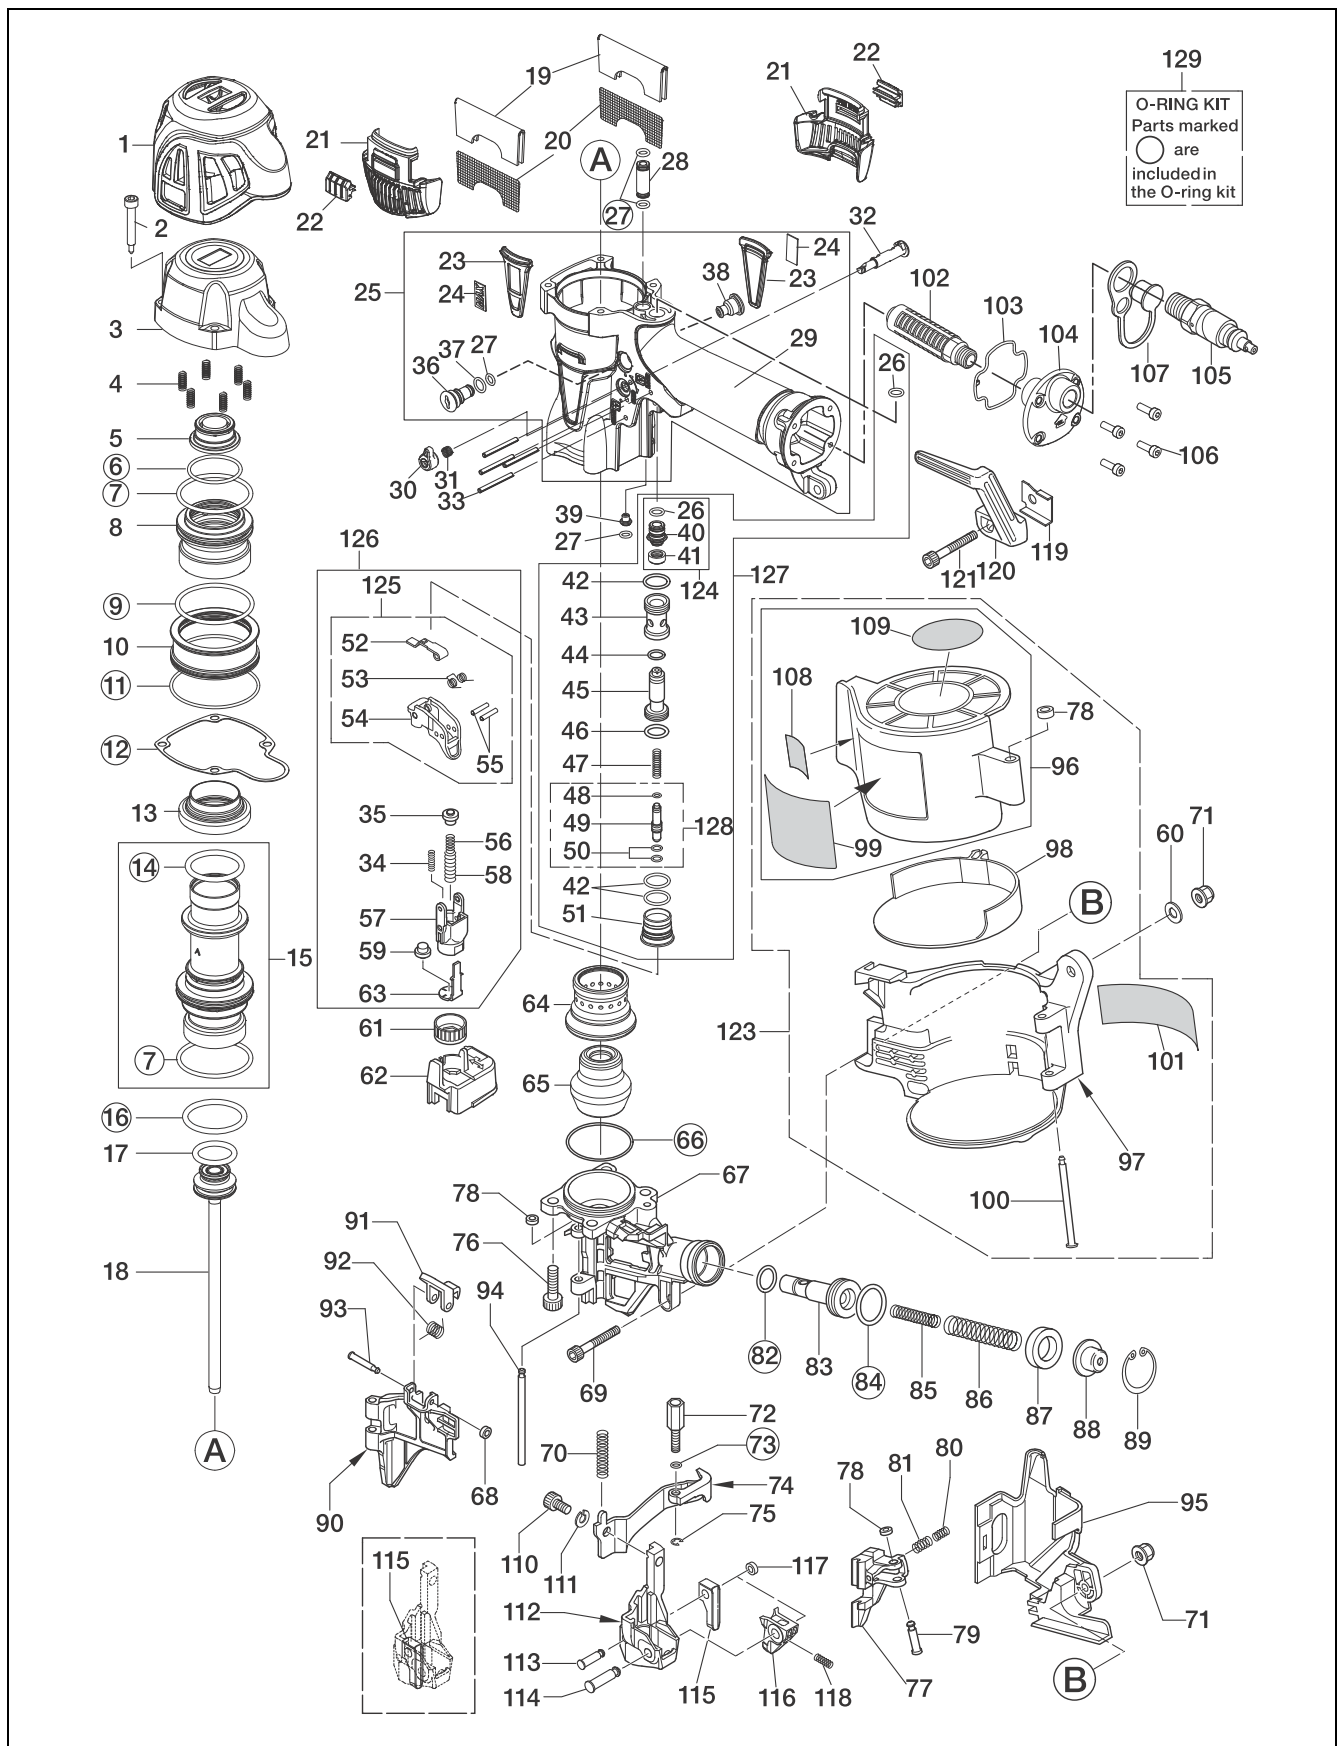

HN65J2

EXPLODED
VIEW AND SPARE
PARTS LIS

SCHEMA ECLATE ET
LISTE DES PIECES
DE RECHANGE

DESPIECE DE LA
MAQUINA Y LISTA
DE RECAMBIOS

EINZELTEILDAR-
STELLUNG UND
ERSATZTEILLISTE

ESPLOSO DEI
COMPONENTI ED
ELENCO DELLE
PARTI DI RICAMBIO

Tool Model	Part NO	Part Code	Description
HN65J2	1	HN12517	CYLINDER CAP PROTECTOR
HN65J2	2	HN10338	SCREW 5X36
HN65J2	3	HN12764	CYLINDER CAP
HN65J2	4	KK23650	COMP. SPRING 3650
HN65J2	5	HN11364	PISTON STOP
HN65J2	6	HH19752	O-RING 1A 2X31
HN65J2	7	HH11136	O-RING ARP568-132
HN65J2	8	HN11396	HEAD VALVE PISTON
HN65J2	9	HH14906	O-RING AS 568-133
HN65J2	10	HN12128	HEAD VALVE GUIDE
HN65J2	11	HH14904	O-RING AS 568-032
HN65J2	12	HN11363	CYLINDER CAP SEAL
HN65J2	13	HN11370	CYLINDER SEAL
HN65J2	14	HH11135	O-RING AP31.5
HN65J2	15	HN81140	CYLINDER A ASSY
HN65J2	16	HH11174	O-RING 1A P35
HN65J2	17	HH11805	O-RING P22A
HN65J2	18	HN70532	MAIN PISTON UNIT
HN65J2	19	HN11376	FILTER B
HN65J2	20	HN11375	FILTER A
HN65J2	21	HN12054	EXHAUST COVER
HN65J2	22	HA11009	FIXING PLATE
HN65J2	23	HN12115	NAME RUBBER
HN65J2	24	PJ11961	NAME PLATE
HN65J2	25	HN81500	BODY UNIT
HN65J2	26	HH19127	O-RING A 1.5X5.5
HN65J2	27	HH19722	O-RING A1.5X5
HN65J2	28	HN11442	PIPE
HN65J2	29	HN12248	GRIP COVER
HN65J2	30	HN12123	TRIGGER LOCK DIAL
HN65J2	31	KK23507	SPRING 3507
HN65J2	32	CN35075	TRIGGER LOCK LEVER
HN65J2	33	FF21235	SPRING PIN 3X30
HN65J2	34	KK23129	COMPRESSION SPRING 3129
HN65J2	35	HN11420	ARM GUIDE PIN
HN65J2	36	HA18698	DUSTER STOPPER
HN65J2	37	HH19772	O-RING 1A 1.5X7.5
HN65J2	38	HN12742	BLIND CAP
HN65J2	39	HN10820	FEED NOZZLE
HN65J2	40	HN10043	PILOT CAP
HN65J2	41	HN10018	PILOT SEAL
HN65J2	42	HH12105	O-RING 1A 1.5 X 12.8
HN65J2	43	HN10016	TRIGGER VALVE HOUSING
HN65J2	44	HH11208	O-RING BP6
HN65J2	45	HN10017	PILOT VALVE
HN65J2	46	HH11132	O-RING 1AP10A
HN65J2	47	KK23619	COMP. SPRING 3619
HN65J2	48	HH19707	O-RING A1.4X2.5
HN65J2	49	HN11436	TRIGGER VALVE STEM
HN65J2	50	HH19214	O-RING 1B 1.5X3
HN65J2	51	HN12172	TRIGGER VALVE CAP