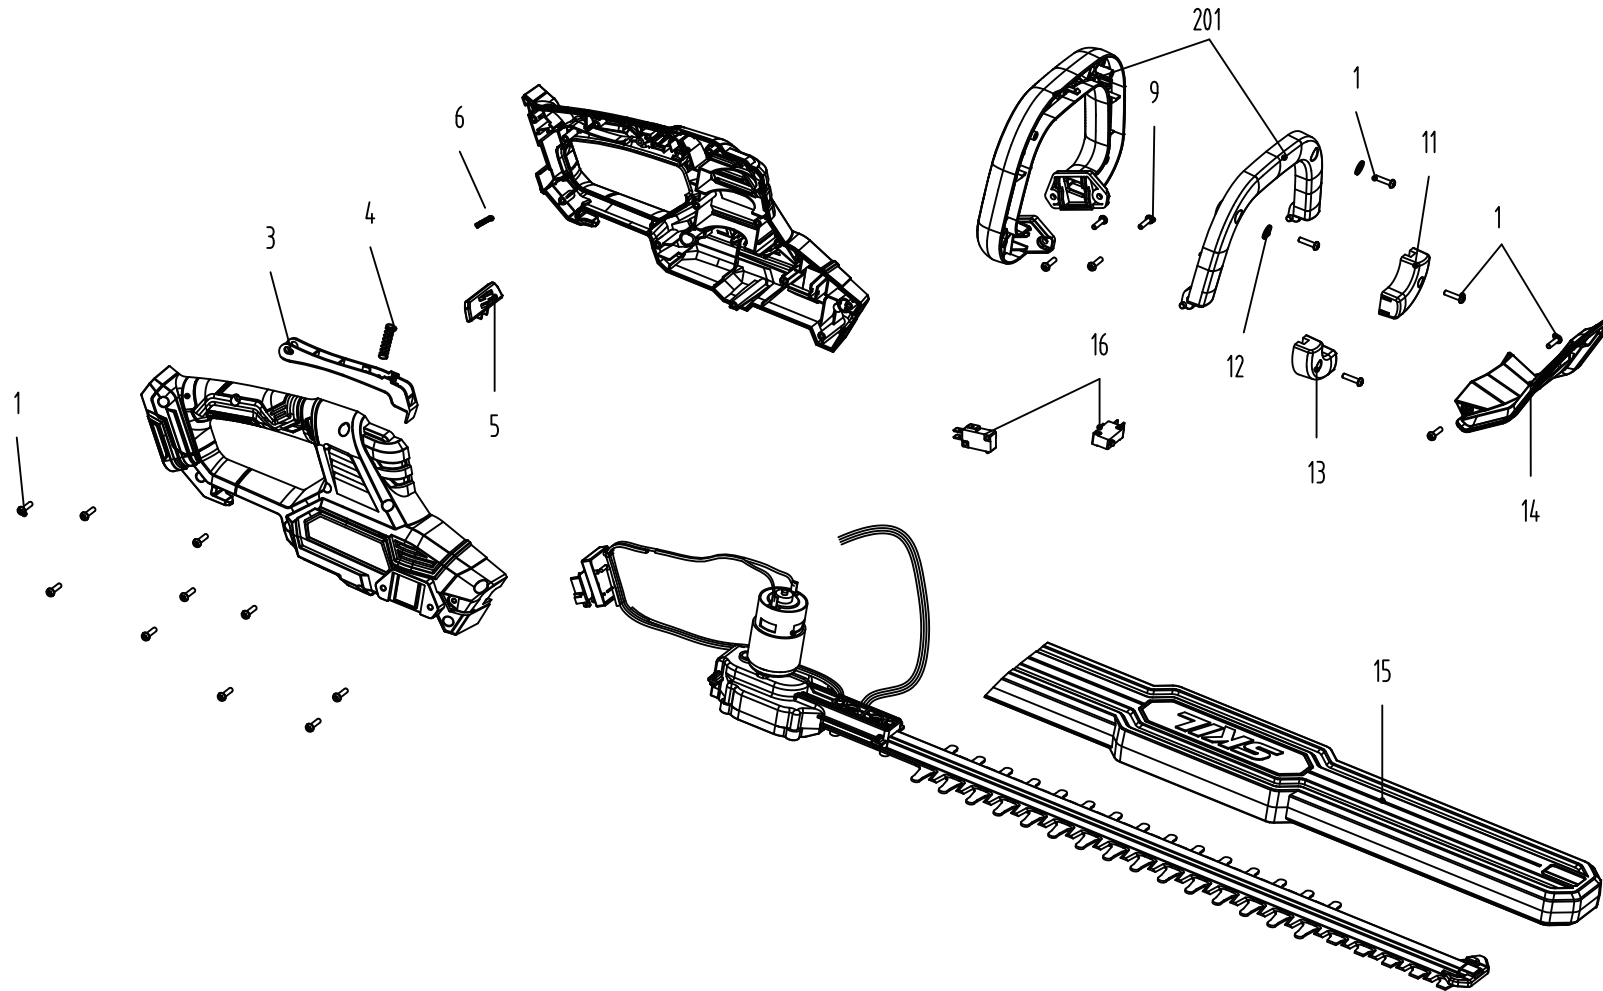

Product Description: Hedge Trimmer
Model Number: HT4222B-00
Body Number: 0260083044
Version: A
Issue Date: 2020/11/09

No.	Product Model#	Part Number	Description	Qty
1	HT4222B-00	5610361393	Torx screw	16
3	HT4222B-00	3130253572	Switch trigger	1
4	HT4222B-00	3660753093	Switching spring	1
5	HT4222B-00	3130253573	Lock off button	1
6	HT4222B-00	3660753094	Switch self-locking spring	1
9	HT4222B-00	5610361396	Torx screw	4
11	HT4222B-00	3130253570	ary handle right pressure	1
12	HT4222B-00	5650710180	Flat Washers	2
13	HT4222B-00	3130253576	ary handle left pressure	1
14	HT4222B-00	3130253569	Protection guard	1
15	HT4222B-00	3130253596	Sheath	1
16	HT4222B-00	4870696059	Micro Switch	2
201	HT4222B-00	2826622355	Auxiliary handle set	1