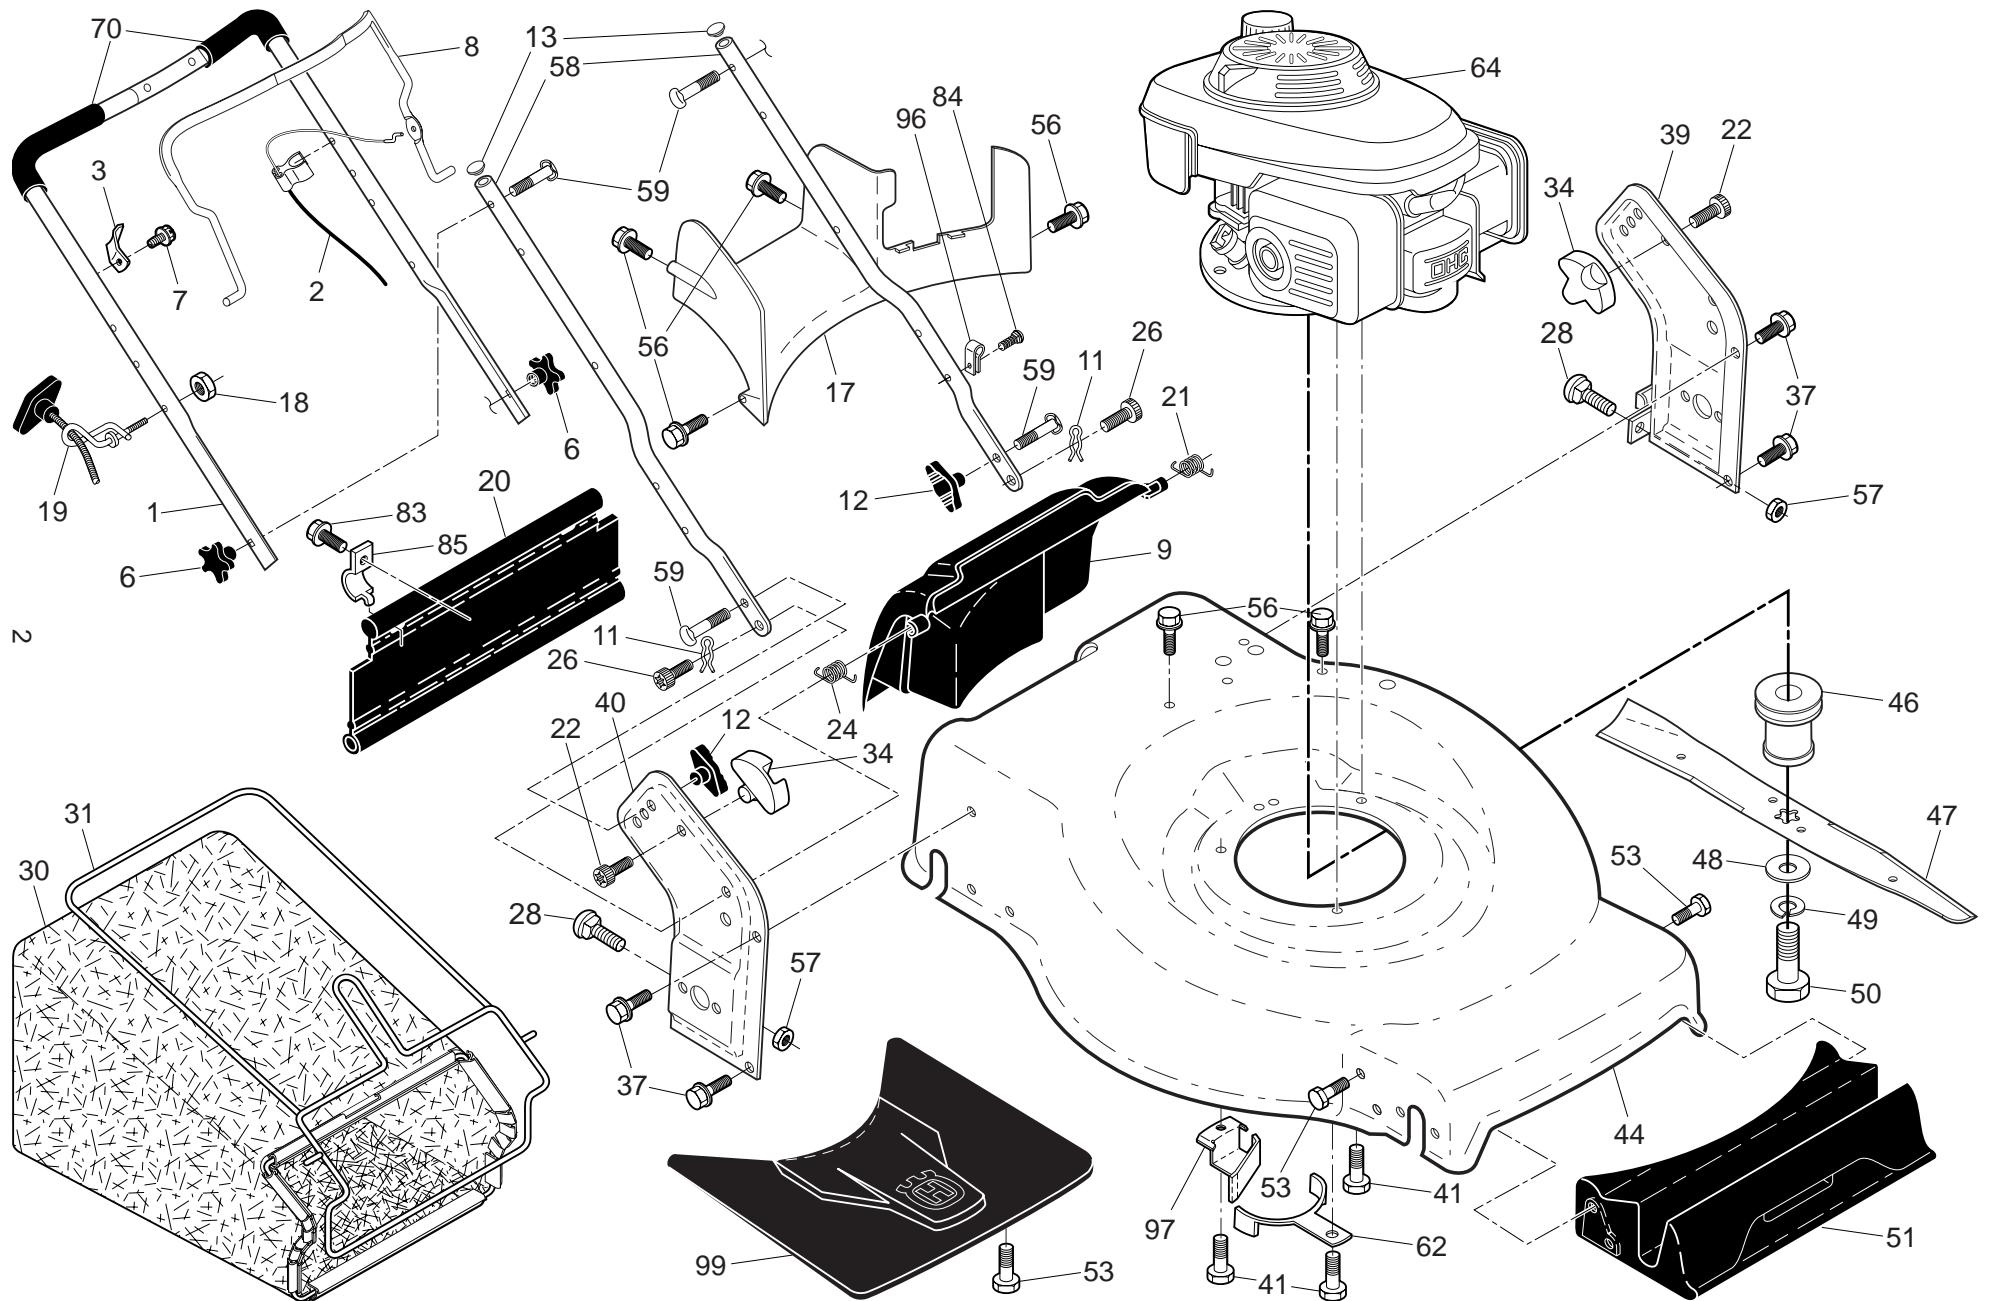

ROTARY LAWN MOWER - - MODEL NUMBER HU700L (96143006901) PRODUCT NUMBER 961 43 00-69

ROTARY LAWN MOWER - - MODEL NUMBER HU700L (96143006901) PRODUCT NUMBER 961 43 00-69

KEY NO.	PART NO.	DESCRIPTION	KEY NO.	PART NO.	DESCRIPTION
1	532 18 62-96	Upper Handle Assembly (Includes Foam Grip)	46	532 42 17-82	Blade Adapter / Pulley
2	532 44 03-86	Cable, Engine Zone Control	47	532 43 76-01	Blade, 22"
3	532 43 00-34	Bracket, Upstop	48	532 85 10-74	Washer, Hardened
6	532 18 23-98	Handle Knob, Star	49	532 85 02-63	Washer, Helical
7	532 75 06-34	Screw #10-24 x 1/2	50	532 85 10-84	Screw, Machine, Hex Head 3/8-24 x 1-3/8 Grade 8
8	532 42 68-12	Control Bar	51	532 43 71-31	Front Baffle
9	532 43 13-90	Rear Door Assembly	53	532 43 73-45	Screw
11	532 42 55-75	Hairpin, Door/Handle Pivot	56	817 41 13-12	Screw, Hex Washer Head #13 x 3/4
12	532 19 19-38	Handle Knob, Standard			
13	532 43 75-16	Plug, Lower Handle Bar	57	532 15 53-77	Nut, Hex
17	532 43 12-38	Rear Baffle	58	532 44 11-97	Lower Handle
18	532 13 20-04	Keys Locknut 1/4-20	59	532 19 15-74	Handle Bolt
19	532 19 47-88	Rope Guide	62	532 43 50-59	Belt Retainer
20	532 42 91-57	Rear Skirt	64	- - -	Engine, Honda, Model Number GCV160-LAS3A (For engine service and replacement parts, call Honda Engines at 1-800-426-7701
21	532 41 99-49	Spring, Rear Door, LH, Black			
22	532 14 18-41	Screw, Panhead, Torx #20			
24	532 41 99-48	Spring, Rear Door, RH, Grey			
26	532 41 99-45	Screw, Rear Door/Handle Pivot	70	532 18 27-48	Grip, Foam
28	872 25 05-05	Bolt, Carriage 5/16-18 x 5/8	83	532 75 00-97	Screw, Hex Washer Head
30	532 43 85-84	Grassbag	84	532 42 81-24	Fastener, Push
31	532 41 99-51	Frame, Grass Catcher	85	532 43 45-30	Mounting Bracket, Rear Skirt
34	532 43 81-34	Bracket, Grassbag			
37	817 00 05-10	Screw, Hex Head 1/4-20	96	532 19 79-91	Clip, Cable
39	532 44 05-25	Handle Bracket, LH	97	532 43 48-93	Belt Keeper
40	532 44 05-26	Handle Bracket, RH	99	532 43 73-89	Front Shroud Assembly
41	532 15 04-06	Screw, Dogpoint 3/8-16 x 1-1/8	--	532 43 81-57	Operator's Manual, English / French
44	532 43 84-84	Kit, Lawn Mower Housing	--	532 44 15-77	Clipping Deflector (available accessory, not shown)

NOTE: All component dimensions given in U.S. inches. 1 inch = 25.4 mm. **IMPORTANT:** Use only Original Equipment Manufacturer (O.E.M.) replacement parts. Failure to do so could be hazardous, damage your lawn mower and void your warranty.