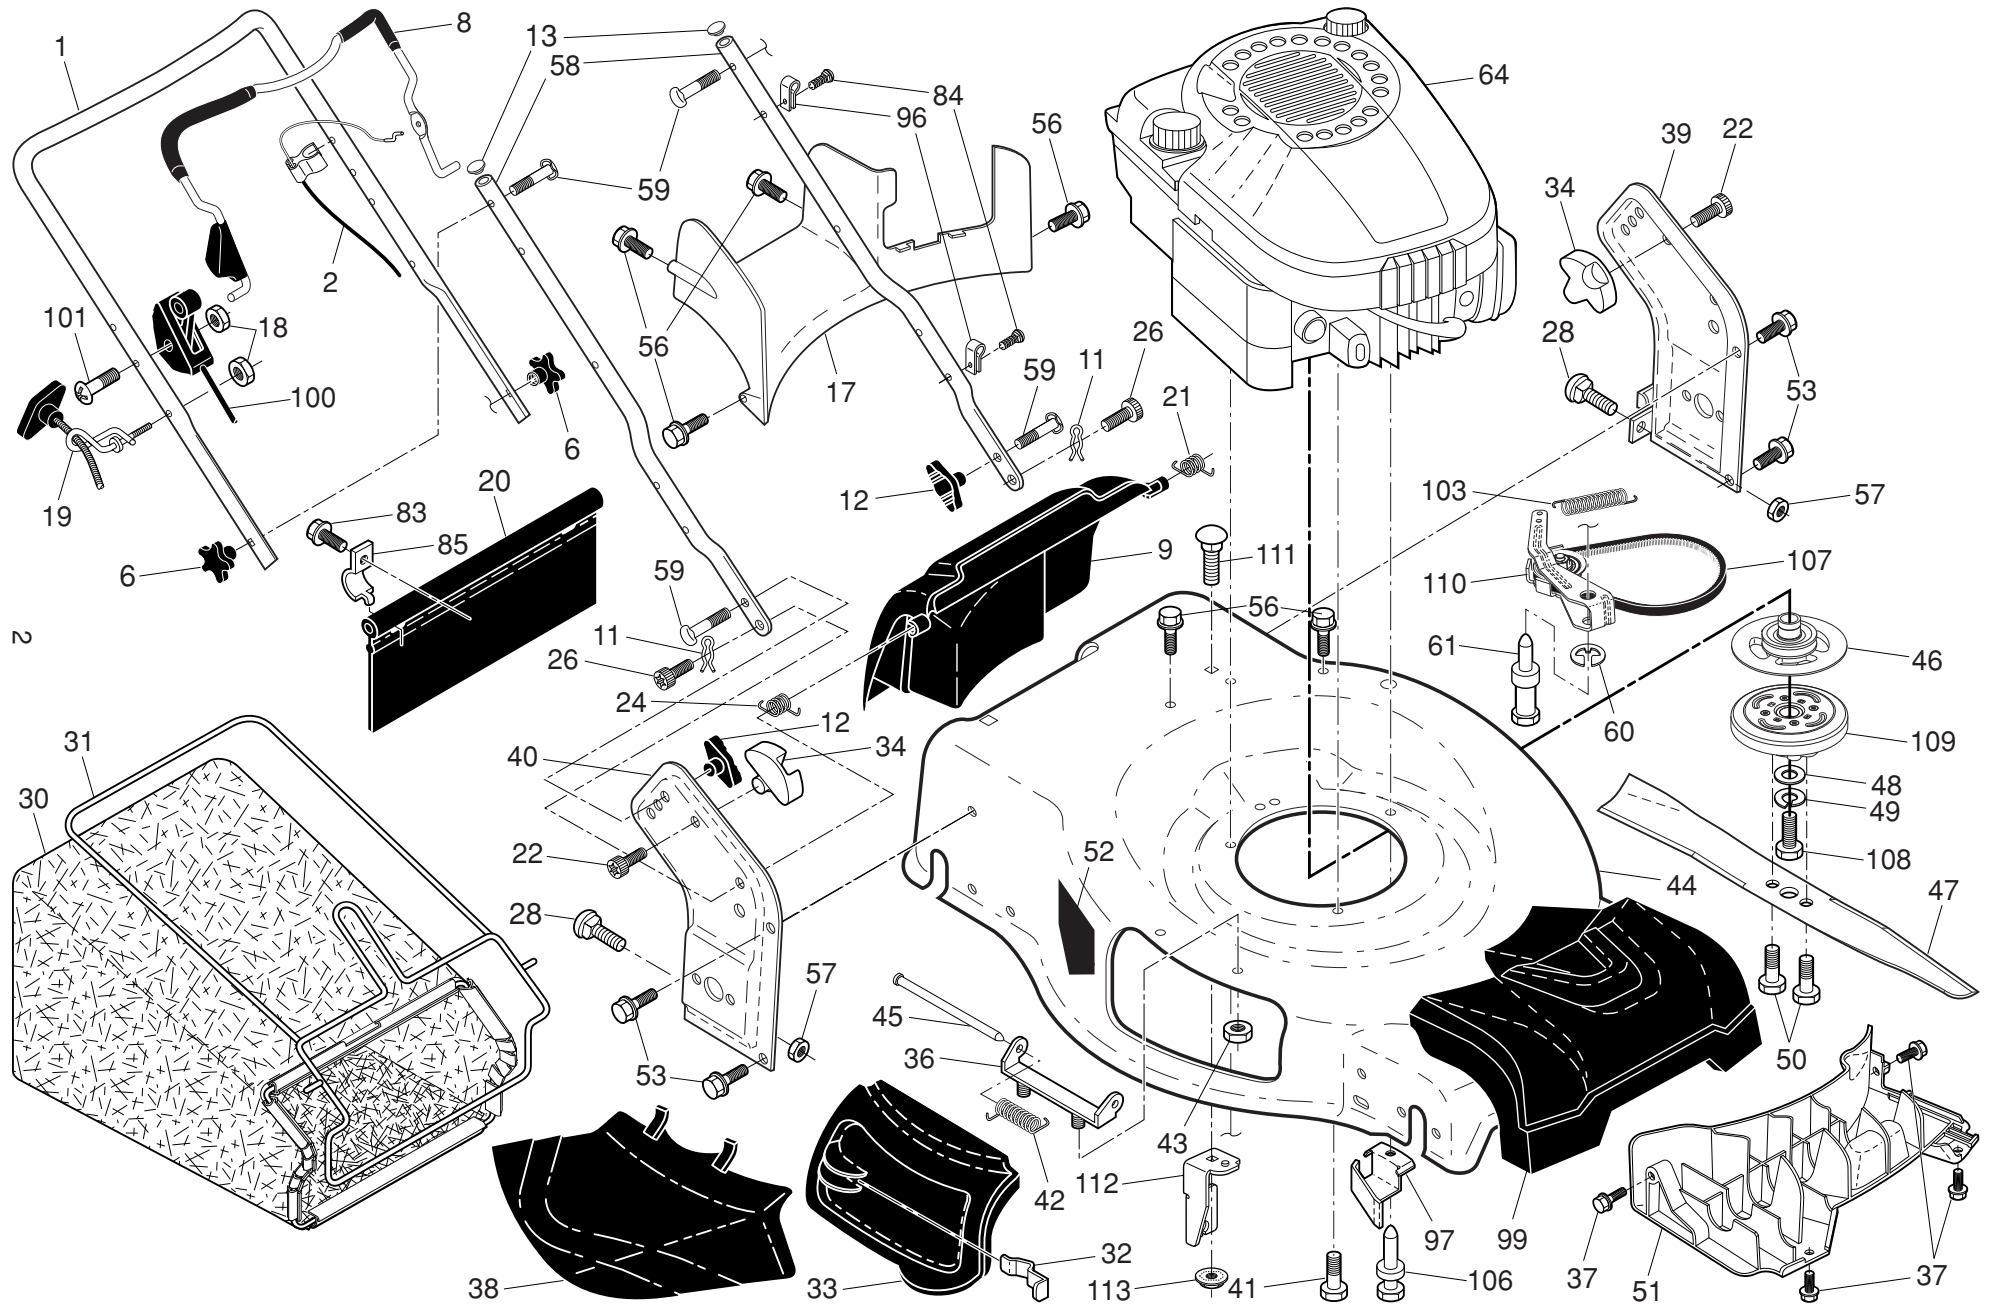

HUSQVARNA ROTARY LAWN MOWER - MODEL NO. HU725BBC (96143009400) PRODUCT NO. 961 43 00-94

HUSQVARNA ROTARY LAWN MOWER - MODEL NO. HU725BBC (96143009400) PRODUCT NO. 961 43 00-94

KEY NO.	PART NO.	DESCRIPTION	KEY NO.	PART NO.	DESCRIPTION
1	581 84 47-01	Upper Handle	49	532 85 02-63	Washer, Lock
2	579 48 42-02	Cable, Blade Brake / Clutch Control	50	532 18 04-60	Bolt, Hex Head, Grade 8
6	532 18 23-98	Handle Knob, Star	51	581 23 89-01	Front Baffle
8	580 74 97-08	Control Bar Assembly (Includes Blade Control Lever, Roll Pin and Spring)	52	532 40 47-63	Decal, Danger
9	532 43 13-90	Rear Door Assembly	53	817 00 05-10	Screw
11	532 42 55-75	Hairpin, Door/Handle Pivot	56	817 41 13-12	Screw, Hex Washer Head #13 x 3/4
12	532 19 19-38	Handle Knob, Standard	57	532 15 53-77	Nut, Hex
13	532 43 75-16	Pug, Handle Bar	58	532 44 11-97	Bar, Lower Handle
17	532 43 12-38	Rear Baffle	59	532 19 15-74	Handle Bolt
18	532 13 20-04	Keps Locknut 1/4-20	60	579 48 28-01	E-Ring
19	532 19 47-88	Rope Guide	61	581 42 45-01	Bolt, Pivot, Tension Arm
20	532 44 45-01	Rear Skirt	64	- - -	Engine, Briggs & Stratton, Model Number 128M02-0005-F1 (order parts from Briggs & Stratton)
21	532 41 99-49	Spring, Rear Door, LH, Black	83	532 75 00-97	Screw
22	532 14 18-41	Screw, Panhead, Torx #20	84	532 42 81-24	Fastener, Push
24	532 41 99-48	Spring, Rear Door, RH, Grey	85	532 43 45-30	Mounting Bracket, Skirt
26	532 41 99-45	Screw, Rear Door/Handle Pivot	96	532 19 79-91	Clip, Cable
28	872 25 05-05	Bolt, Carriage 5/16-18 x 5/8	97	581 11 53-02	Belt Keeper
30	580 94 73-07	Grassbag	99	532 43 73-89	Cover, Drive
31	532 41 99-51	Frame, Grass Catcher	100	580 32 48-01	Control, Throttle/Engine
32	532 44 11-92	Latch, Mulcher Door	101	532 18 33-65	Screw
33	532 41 99-27	Mulcher Door	103	581 53 07-01	Spring, Brake Reset
34	532 43 81-34	Bracket, Grassbag	106	579 14 69-01	Bolt, Brake Reset Spring
36	532 17 57-35	Hinge Bracket Assembly	107	579 27 32-01	Belt, Blade Brake/Clutch
37	532 43 73-45	Screw, Hex Washer Head	108	532 85 10-84	Bolt, Blade Brake/Clutch
38	532 42 61-29	Discharge Deflector	109	581 30 81-01	Free Hub/Blade Adapter
39	581 35 37-02	Handle Bracket, LH	110	581 35 45-01	Tension Arm Assembly, Blade Brake/Clutch
40	581 35 36-02	Handle Bracket, RH	111	872 14 04-05	Bolt, Carriage 1/4-20
41	532 15 04-06	Screw, Dogpoint 3/8-16 x 1-1/8	112	579 47 18-02	Bracket, Mounting, Blade Brake/Clutch Cable
42	532 19 30-00	Spring, Torsion	113	532 43 81-30	Nut, Hex, Flanged 1/4-20
43	532 19 17-30	Nut, Hex, Nylock	- -	115 53 92-49	Operator's Manual, English / French
44	581 68 86-01	Kit, Lawn Mower Housing	- -	115 53 92-32	Operator's Manual, Spanish
45	532 17 56-50	Rod, Hinge			
46	581 27 74-01	Blade Brake/Clutch Assembly			
47	581 04 52-01	Blade, 22"			
48	579 27 38-01	Washer, Flat			

NOTE: All component dimensions given in U.S. inches. 1 inch = 25.4 mm. **IMPORTANT:** Use only Original Equipment Manufacturer (O.E.M.) replacement parts. Failure to do so could be hazardous, damage your lawn mower and void your warranty.