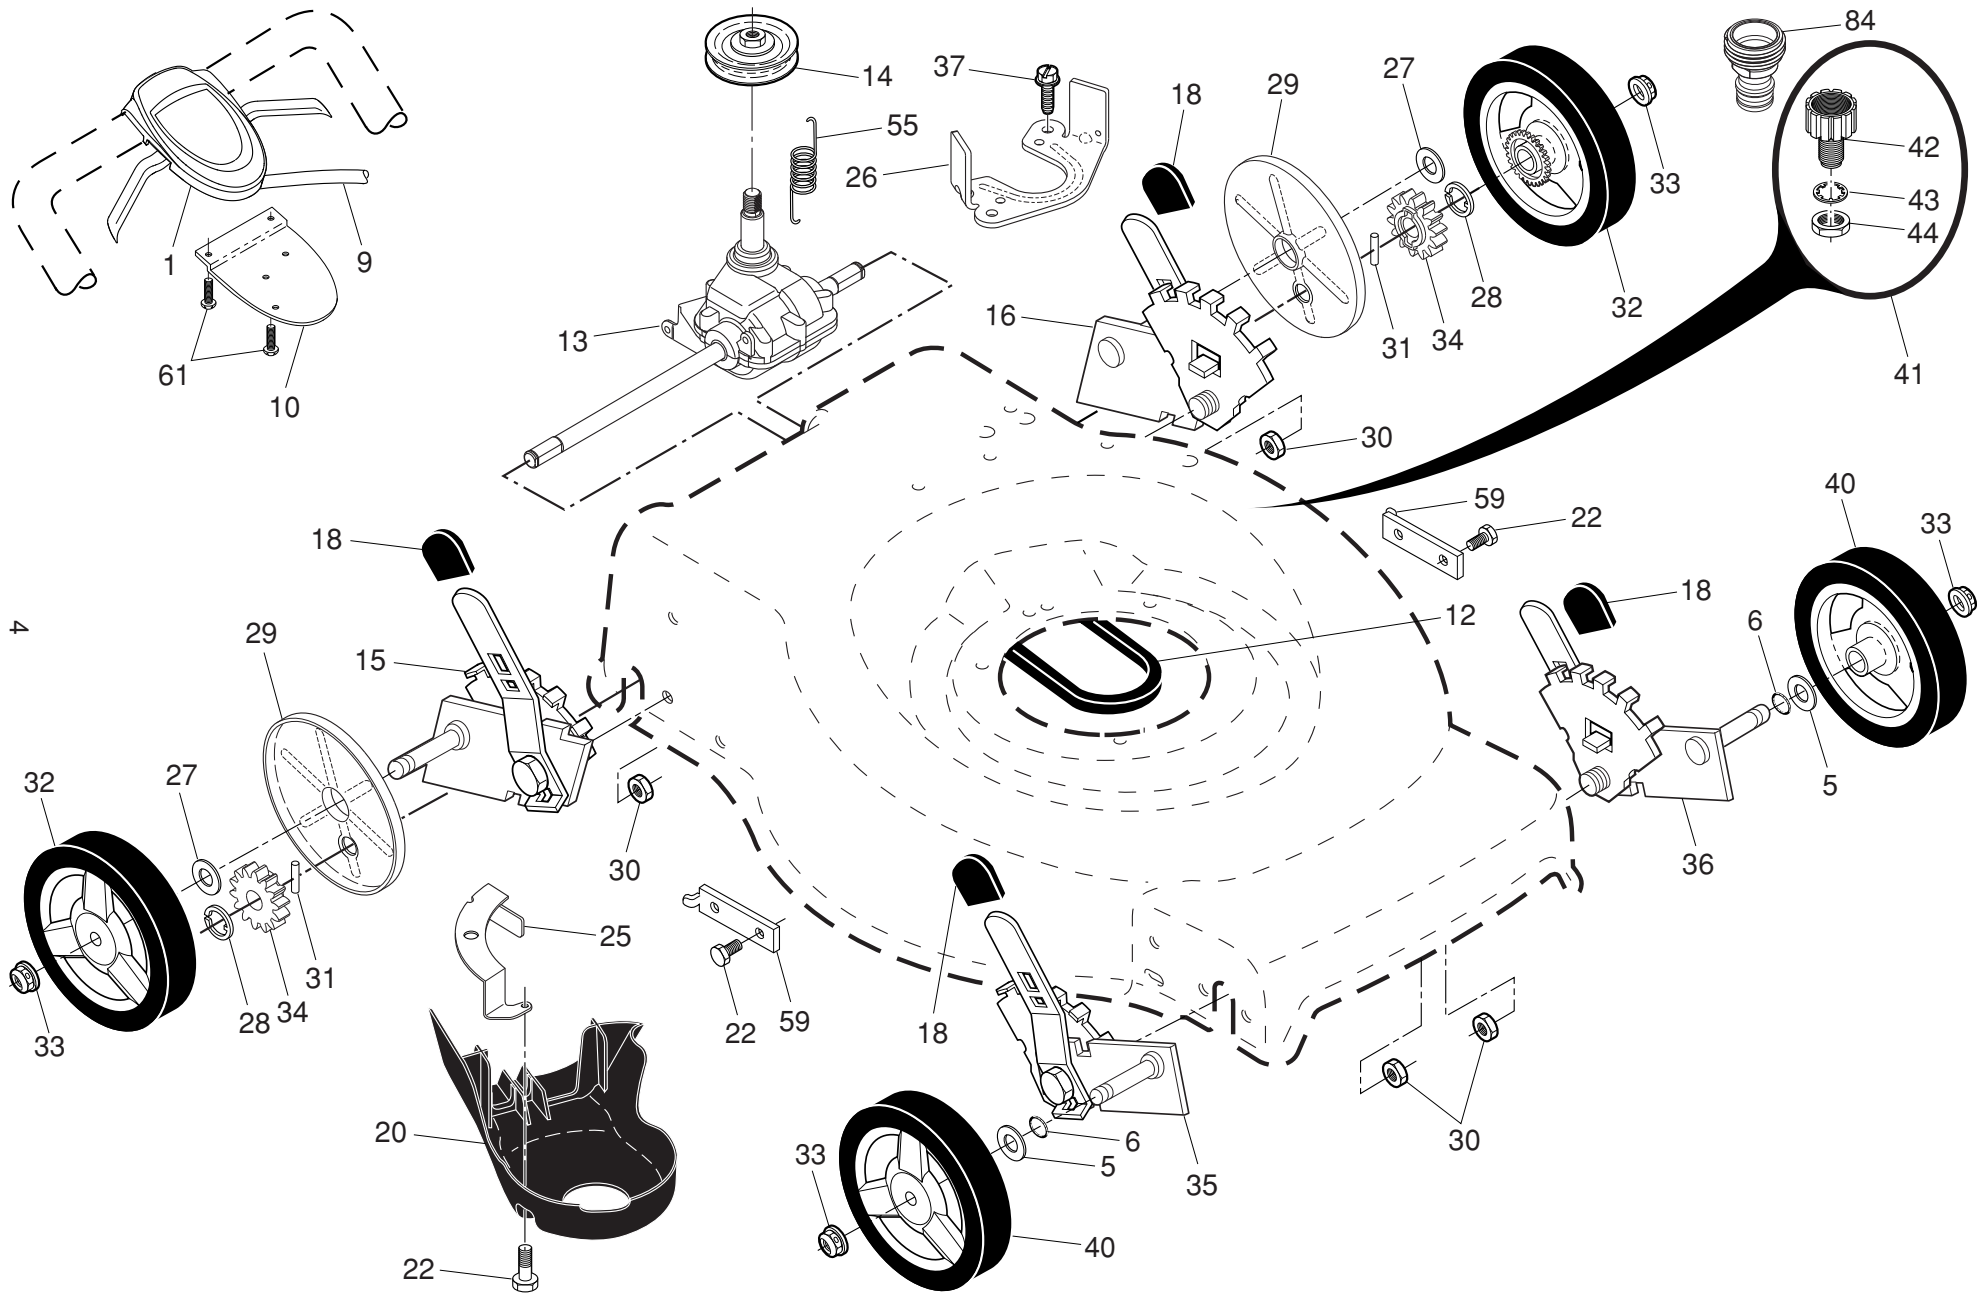

HUSQVARNA ROTARY LAWN MOWER - MODEL NO. HU725BBC (96143009400) PRODUCT NO. 961 43 00-94

HUSQVARNA ROTARY LAWN MOWER - MODEL NO. HU725BBC (96143009400) PRODUCT NO. 961 43 00-94

KEY NO.	PART NO.	DESCRIPTION	KEY NO.	PART NO.	DESCRIPTION
1	532 43 09-95	Drive Control Assembly (Includes Cable)	29	532 18 94-03	Cover, Dust, Wheel
5	532 08 83-48	Washer, Flat	30	532 19 17-30	Nut, Hex
6	532 19 74-80	O-Ring	31	532 40 48-45	Pawl, Drive
9	532 43 16-50	Cable, Drive	32	581 68 51-01	Wheel & Tire Assembly, Rear
10	532 43 27-90	Mounting Bracket, Drive Control	33	532 40 91-48	Nut, Flangelock 3/8-16
12	532 40 65-57	Belt, Drive	34	532 40 48-35	Pinion
13	581 68 08-01	Gear Case Assembly, Complete	35	532 43 11-38	Kit, Wheel Adjuster, Front, RH
14	532 19 41-28	Pulley, Drive	36	532 43 11-39	Kit, Wheel Adjuster, Front, LH
15	581 49 79-04	Wheel Adjuster, Rear, RH	37	532 16 34-09	Screw, Hi-Lo Thread
16	581 49 79-03	Wheel Adjuster, Rear, LH	40	532 41 08-31	Wheel & Tire Assembly, Front
18	532 70 10-37	Selector Knob	41	532 43 84-89	Kit, Water Washout Assembly
20	580 80 69-01	Debris Shield	42	532 43 49-94	Fitting, Water Washout
22	817 00 05-10	Bolt, Hex Head 5/16-18	43	532 41 55-85	Washer, Lock, Internal Tooth
25	581 31 38-02	Mounting Bracket, Debris Shield	44	532 41 55-86	Locknut, Hex, with O-Ring
26	532 42 60-66	Belt Keeper	55	581 35 13-01	Spring, Return
27	532 06 77-25	Washer	59	532 44 21-13	Support Bracket, Front Axle
28	812 00 00-58	E-Ring 7/16	61	532 18 16-98	Screw
			84	532 41 64-05	Adapter, Quick-Connect

NOTE: All component dimensions given in U.S. inches. 1 inch = 25.4 mm. **IMPORTANT:** Use only Original Equipment Manufacturer (O.E.M.) replacement parts. Failure to do so could be hazardous, damage your lawn mower and void your warranty.