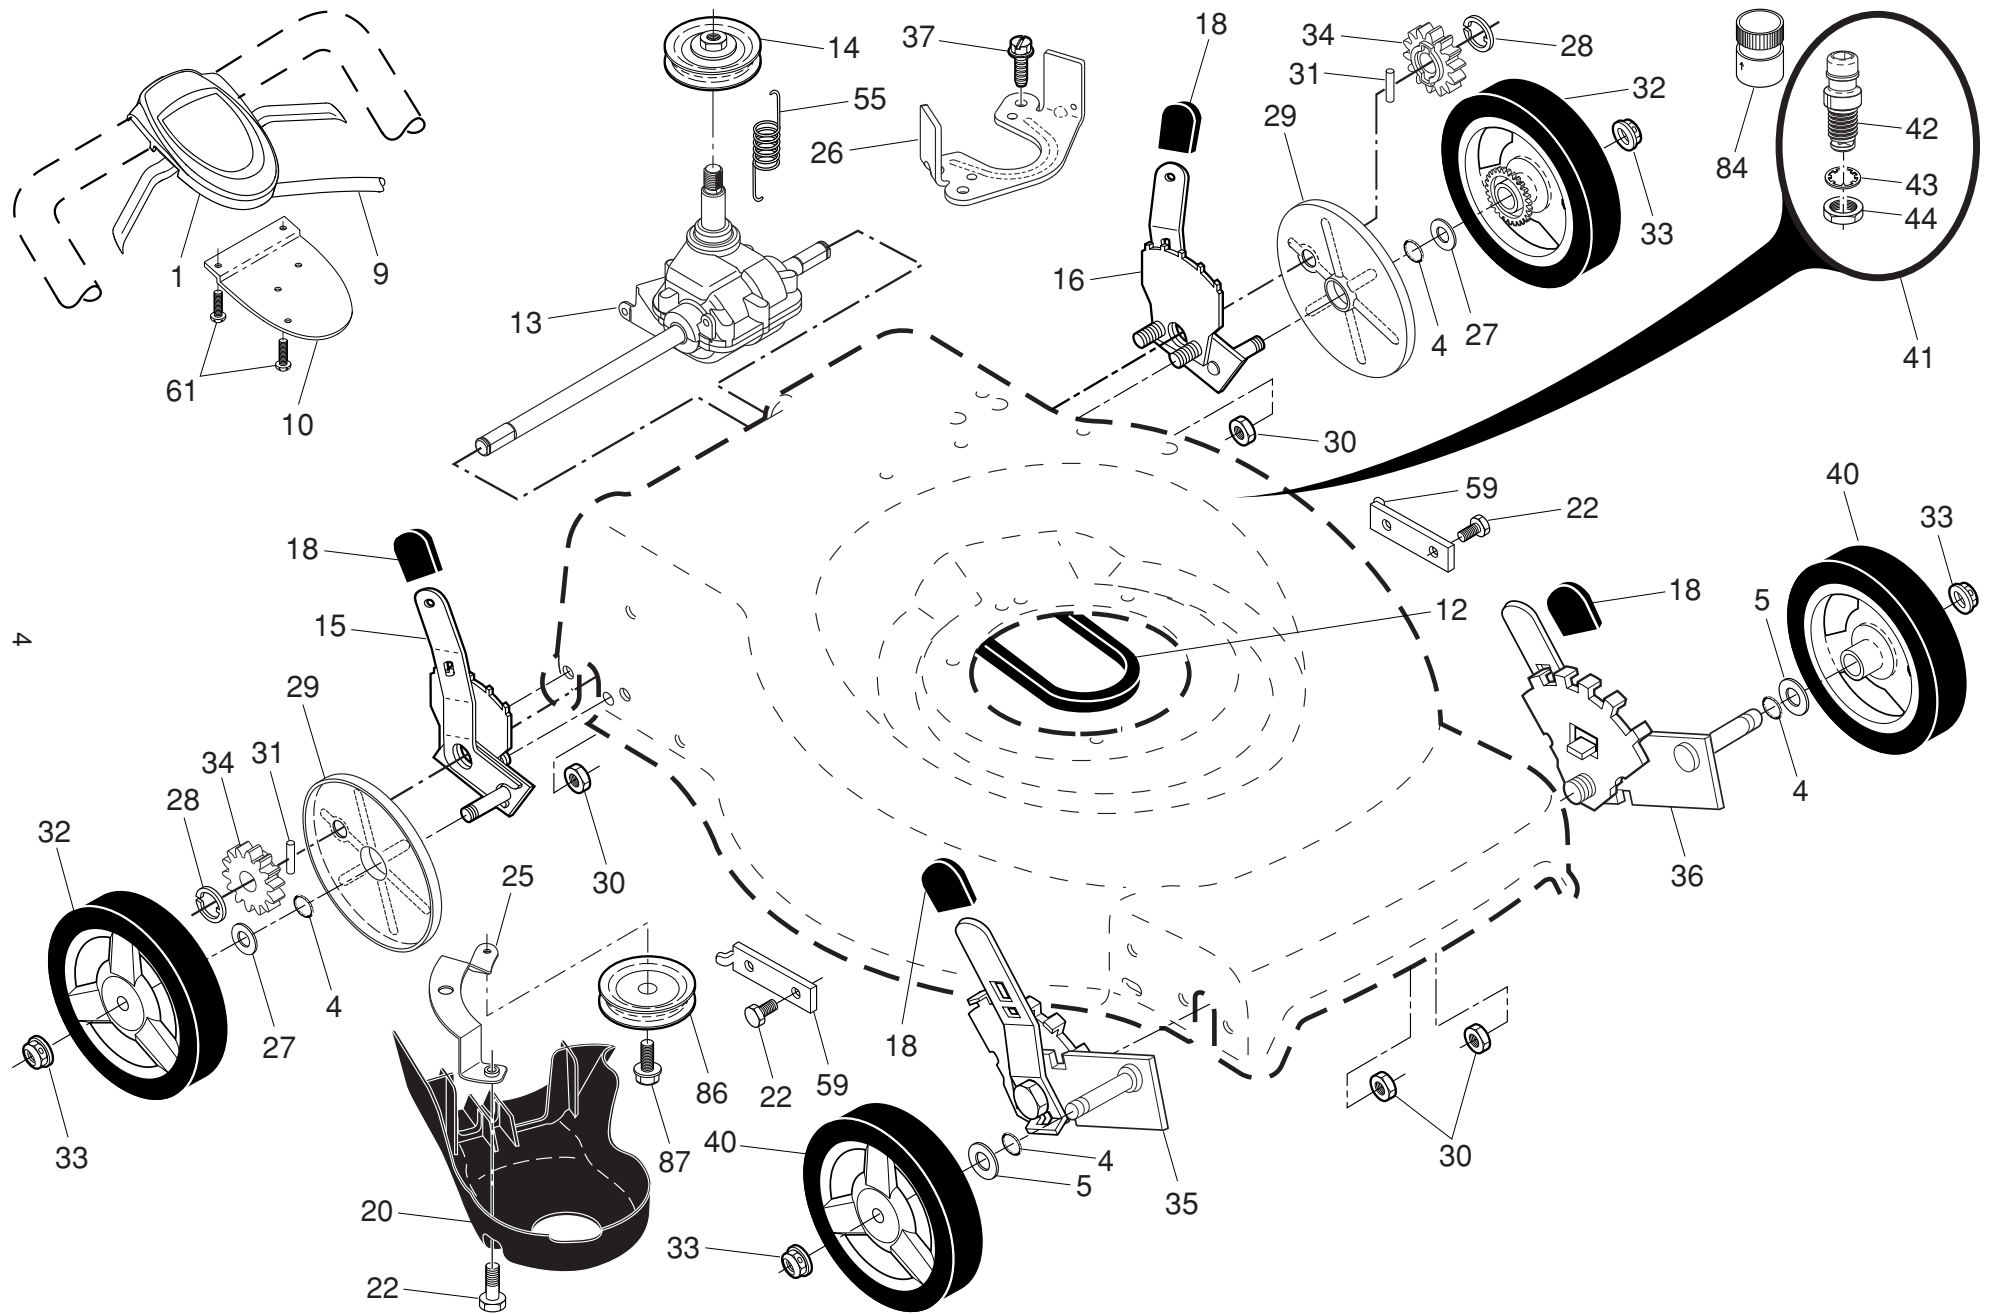

HUSQVARNA ROTARY LAWN MOWER - MODEL NO. HU725BBC (96143009401) PRODUCT NO. 961 43 00-94

HUSQVARNA ROTARY LAWN MOWER - MODEL NO. HU725BBC (96143009401) PRODUCT NO. 961 43 00-94

KEY NO.	PART NO.	DESCRIPTION	KEY NO.	PART NO.	DESCRIPTION
1	581 95 05-05	Drive Control Assembly (Includes Cable)	30	532 19 17-30	Nut, Hex
4	532 19 74-80	O-Ring	31	532 40 48-45	Pawl, Drive
5	532 08 83-48	Washer, Flat	32	581 68 51-01	Wheel & Tire Assembly, Rear
9	581 95 21-01	Cable, Drive	33	532 40 91-48	Nut, Flangelock 3/8-16
10	532 43 27-90	Mounting Bracket, Drive Control	34	532 40 48-35	Pinion
12	532 40 65-57	Belt, Drive	35	532 43 11-38	Kit, Wheel Adjuster, Front, RH
13	581 68 08-01	Gear Case Assembly, Complete	36	532 43 11-39	Kit, Wheel Adjuster, Front, LH
14	532 19 41-28	Pulley, Drive	37	532 16 34-09	Screw, Hi-Lo Thread
15	581 49 79-04	Wheel Adjuster, Rear, RH	40	532 41 08-31	Wheel & Tire Assembly, Front
16	581 49 79-03	Wheel Adjuster, Rear, LH	41	532 43 84-89	Kit, Water Washout Assembly
18	532 70 10-37	Selector Knob	42	532 43 49-94	Fitting, Water Washout
20	580 80 69-01	Debris Shield	43	532 41 55-85	Washer, Lock, Internal Tooth
22	817 00 05-10	Bolt, Hex Head 5/16-18	44	532 41 55-86	Locknut, Hex, with O-Ring
25	581 31 38-02	Mounting Bracket, Debris Shield	55	581 35 13-01	Spring, Return
26	532 42 60-66	Belt Keeper	59	532 44 21-13	Support Bracket, Front Axle
27	532 06 77-25	Washer	61	532 18 16-98	Screw
28	812 00 00-58	E-Ring 7/16	84	532 41 64-05	Adapter, Quick-Connect
29	581 84 04-01	Cover, Dust, Wheel	86	580 36 43-01	Pulley, Idler
			87	581 12 76-01	Screw

NOTE: All component dimensions given in U.S. inches. 1 inch = 25.4 mm. **IMPORTANT:** Use only Original Equipment Manufacturer (O.E.M.) replacement parts. Failure to do so could be hazardous, damage your lawn mower and void your warranty.