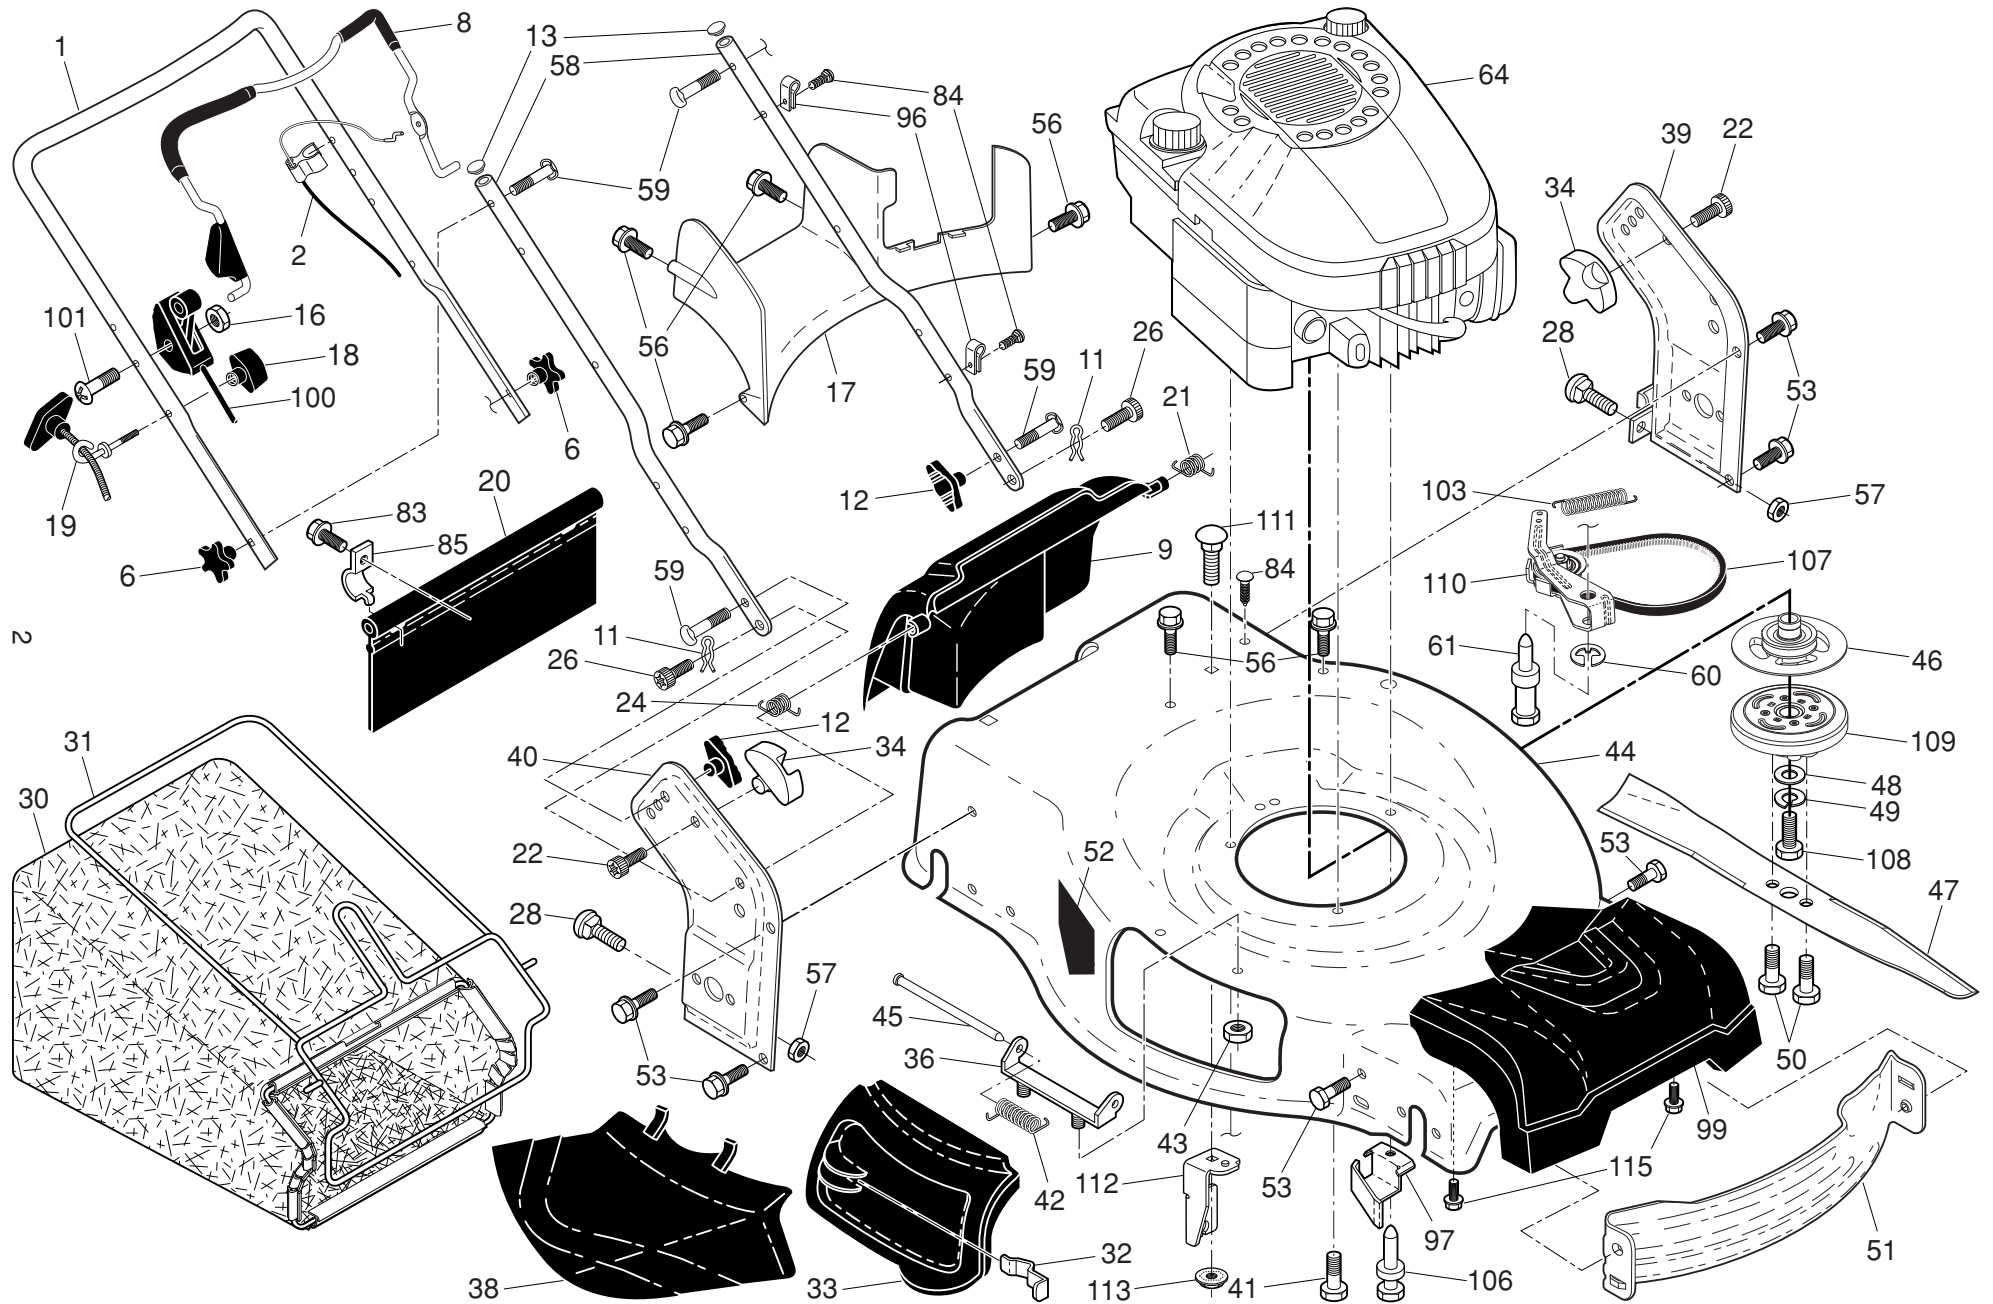

HUSQVARNA ROTARY LAWN MOWER - MODEL NO. HU725BBC (96143009401) PRODUCT NO. 961 43 00-94

HUSQVARNA ROTARY LAWN MOWER - MODEL NO. HU725BBC (96143009401) PRODUCT NO. 961 43 00-94

KEY NO.	PART NO.	DESCRIPTION	KEY NO.	PART NO.	DESCRIPTION
1	580 63 87-06	Upper Handle	48	579 27 38-01	Washer, Flat
2	579 48 42-02	Cable, Blade Brake / Clutch Control	49	532 85 02-63	Washer, Lock
6	532 18 23-98	Handle Knob, Star	50	532 18 04-60	Bolt, Hex Head, Grade 8
8	580 86 64-07	Control Bar Assembly (Includes Blade Control Lever, Roll Pin and Spring)	51	532 43 05-99	Front Baffle
9	532 43 13-90	Rear Door Assembly	52	532 40 47-63	Decal, Danger
11	532 42 55-75	Hairpin, Door/Handle Pivot	53	817 00 05-10	Screw
12	532 19 19-38	Handle Knob, Standard	56	817 41 13-12	Screw, Hex Washer Head #13 x 3/4
13	532 43 75-16	Pug, Handle Bar	57	532 15 53-77	Nut, Hex
17	581 78 21-01	Rear Baffle	58	532 44 11-97	Bar, Lower Handle
16	532 13 20-04	Keps Locknut 1/4-20	59	532 19 15-74	Handle Bolt
18	581 91 26-01	T-Knob	60	579 48 28-01	E-Ring
19	581 90 21-01	Rope Guide	61	581 42 45-01	Bolt, Pivot, Tension Arm
20	532 44 45-01	Rear Skirt	64	- - -	Engine, Briggs & Stratton, Model Number 128M02-0005-F1 (order parts from Briggs & Stratton)
21	532 41 99-49	Spring, Rear Door, LH, Black	83	532 75 00-97	Screw
22	532 14 18-41	Screw, Panhead, Torx #20	84	532 42 81-24	Fastener, Push
24	532 41 99-48	Spring, Rear Door, RH, Grey	85	532 43 45-30	Mounting Bracket, Skirt
26	532 41 99-45	Screw, Rear Door/Handle Pivot	96	532 19 79-91	Clip, Cable
28	872 25 05-05	Bolt, Carriage 5/16-18 x 5/8	97	581 11 53-02	Belt Keeper
30	580 94 34-05	Grassbag	99	585 66 87-02	Cover, Drive
31	532 41 99-51	Frame, Grass Catcher	100	580 32 48-01	Control, Throttle/Engine
32	532 44 11-92	Latch, Mulcher Door	101	532 18 33-65	Screw
33	532 41 99-27	Mulcher Door	103	581 53 07-01	Spring, Brake Reset
34	532 43 81-34	Bracket, Grassbag	106	579 14 69-01	Bolt, Brake Reset Spring
36	532 17 57-35	Hinge Bracket Assembly	107	579 27 32-01	Belt, Blade Brake/Clutch
38	532 42 61-29	Discharge Deflector	108	532 85 10-84	Bolt, Blade Brake/Clutch
39	581 35 37-02	Handle Bracket, LH	109	581 30 81-01	Free Hub/Blade Adapter
40	581 35 36-02	Handle Bracket, RH	110	581 35 45-01	Tension Arm Assembly, Blade Brake/Clutch
41	532 15 04-06	Screw, Dogpoint 3/8-16 x 1-1/8	111	872 14 04-05	Bolt, Carriage 1/4-20
42	532 19 30-00	Spring, Torsion	112	579 47 18-02	Bracket, Mounting, Blade Brake/Clutch Cable
43	532 19 17-30	Nut, Hex, Nylock	113	532 43 81-30	Nut, Hex, Flanged 1/4-20
44	581 70 83-28	Kit, Lawn Mower Housing	115	532 43 73-45	Screw, Hex Washer Head
45	532 17 56-50	Rod, Hinge	- -	115 63 11-96	Operator's Manual, English / Spanish
46	581 27 74-01	Blade Brake/Clutch Assembly			
47	581 04 52-03	Blade, 22"			

NOTE: All component dimensions given in U.S. inches. 1 inch = 25.4 mm. **IMPORTANT:** Use only Original Equipment Manufacturer (O.E.M.) replacement parts. Failure to do so could be hazardous, damage your lawn mower and void your warranty.