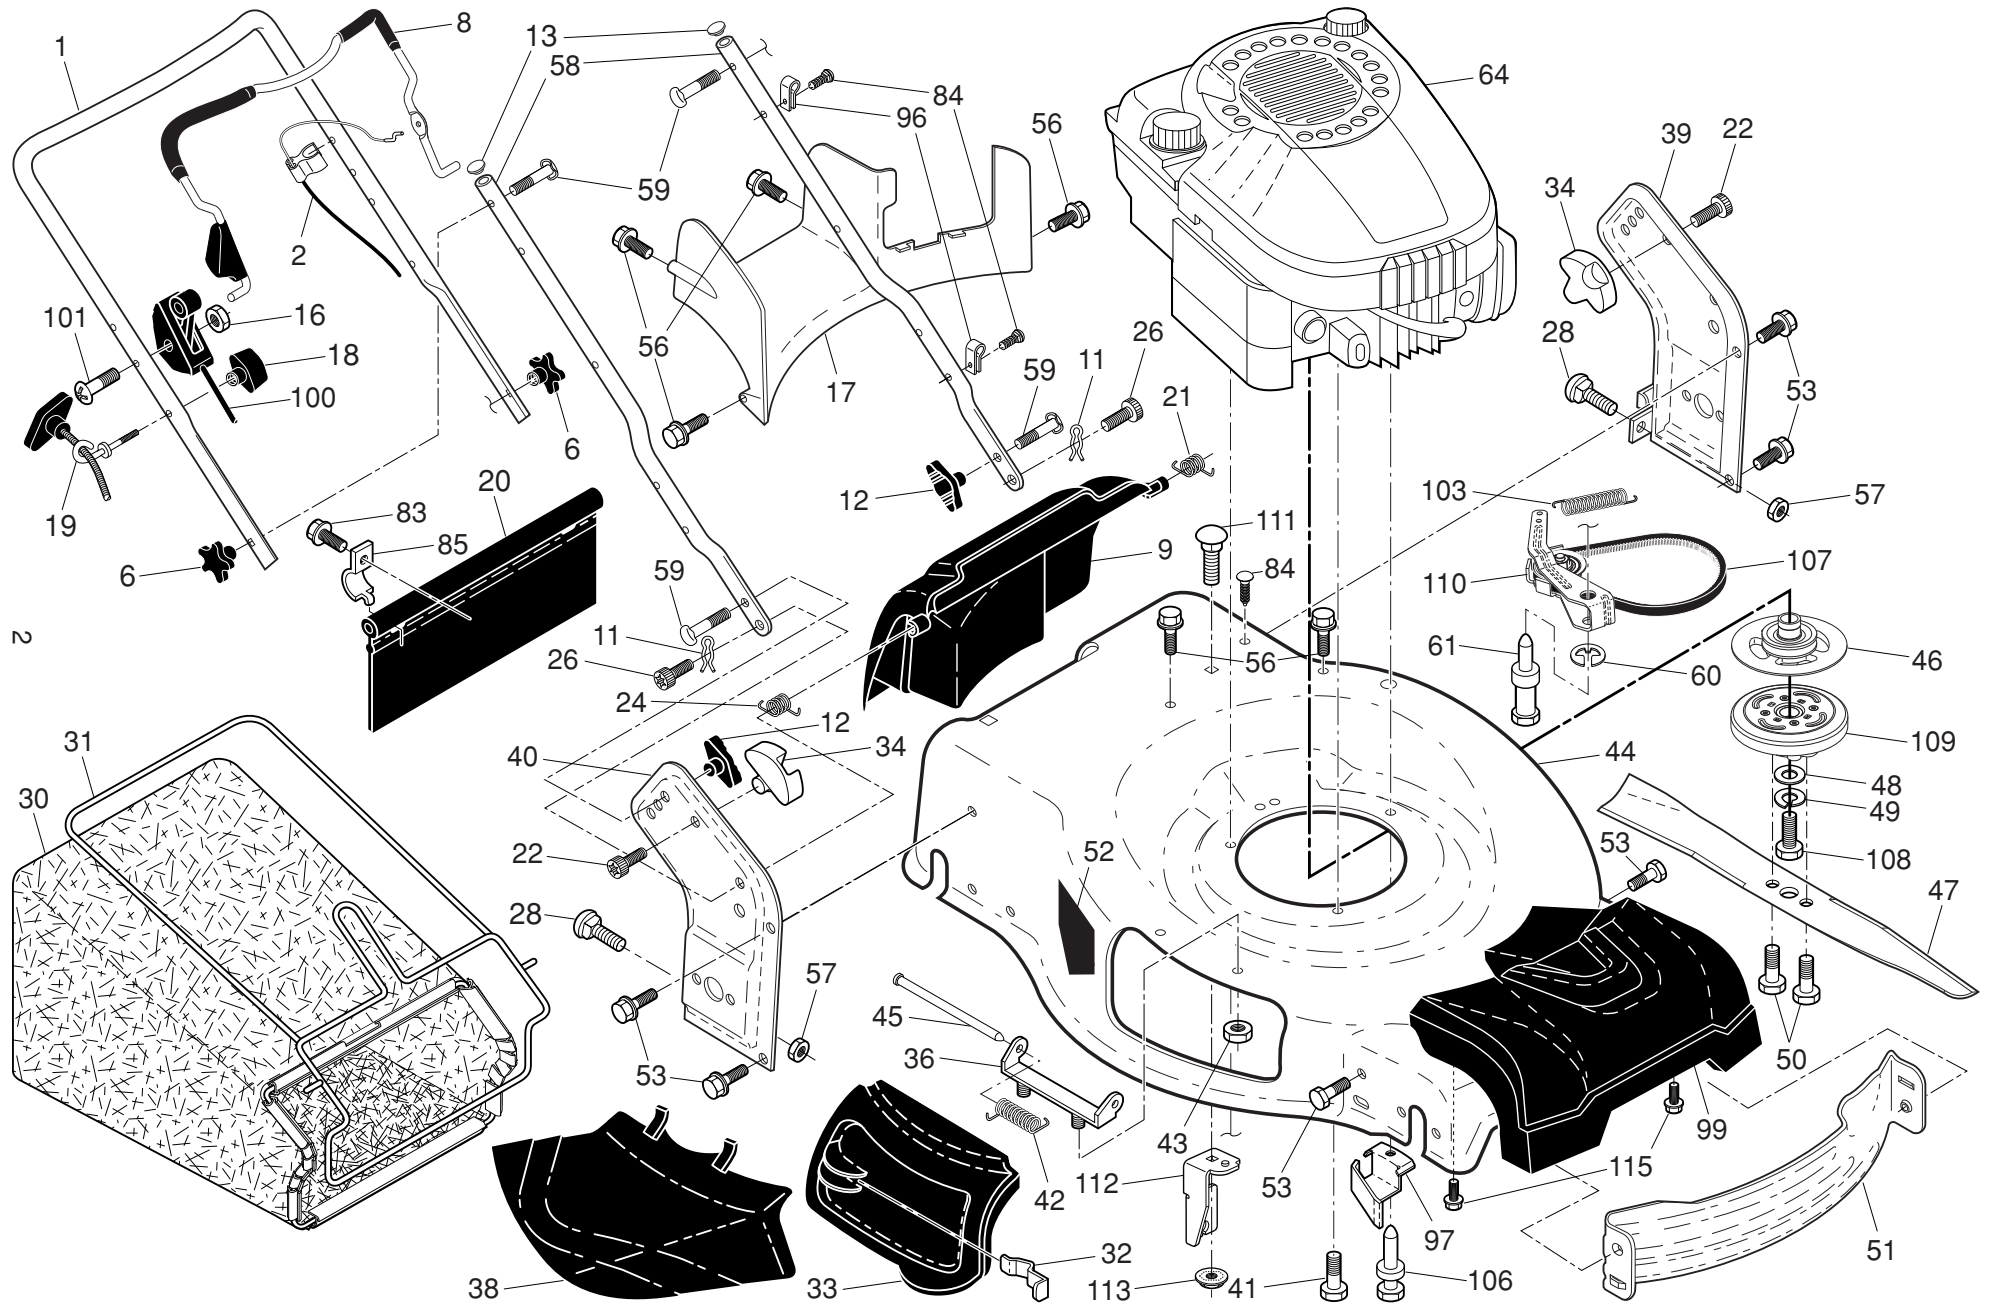

HUSQVARNA ROTARY LAWN MOWER - MODEL NO. HU725BBC (96143009402) PRODUCT NO. 961 43 00-94

HUSQVARNA ROTARY LAWN MOWER - MODEL NO. HU725BBC (96143009402) PRODUCT NO. 961 43 00-94

KEY NO.	PART NO.	DESCRIPTION	KEY NO.	PART NO.	DESCRIPTION
1	580 63 87-06	Upper Handle	48	579 27 38-01	Washer, Flat
2	579 48 42-02	Cable, Blade Brake / Clutch Control	49	532 85 02-63	Washer, Lock
6	532 18 23-98	Handle Knob, Star	50	532 18 04-60	Bolt, Hex Head, Grade 8
8	585 64 53-11	Control Bar Assembly (Includes Blade Control Lever, Roll Pin and Spring)	51	532 43 05-99	Front Baffle
9	532 43 13-90	Rear Door Assembly	52	532 40 47-63	Decal, Danger
11	532 42 55-75	Hairpin, Door/Handle Pivot	53	817 00 05-10	Screw
12	532 19 19-38	Handle Knob, Standard	56	817 41 13-12	Screw, Hex Washer Head #13 x 3/4
13	532 43 75-16	Pug, Handle Bar	57	532 15 53-77	Nut, Hex
17	581 78 21-01	Rear Baffle	58	532 44 11-97	Bar, Lower Handle
16	532 13 20-04	Keps Locknut 1/4-20	59	532 19 15-74	Handle Bolt
18	581 91 26-01	T-Knob	60	579 48 28-01	E-Ring
19	581 90 21-01	Rope Guide	61	581 42 45-01	Bolt, Pivot, Tension Arm
20	532 44 45-01	Rear Skirt	64	- - -	Engine, Briggs & Stratton, Model Number 128M02-0005-F4 (order parts from Briggs & Stratton)
21	532 41 99-49	Spring, Rear Door, LH, Black	83	532 75 00-97	Screw
22	532 14 18-41	Screw, Panhead, Torx #20	84	532 42 81-24	Fastener, Push
24	532 41 99-48	Spring, Rear Door, RH, Grey	85	532 43 45-30	Mounting Bracket, Skirt
26	532 41 99-45	Screw, Rear Door/Handle Pivot	96	532 19 79-91	Clip, Cable
28	586 21 25-01	Bolt, Carriage 5/16-18 x 5/8	97	581 11 53-02	Belt Keeper
30	580 94 34-05	Grassbag	99	585 66 87-02	Cover, Drive
31	585 05 47-02	Frame, Grass Catcher	100	580 32 48-01	Control, Throttle/Engine
32	532 44 11-92	Latch, Mulcher Door	101	532 18 33-65	Screw
33	532 41 99-27	Mulcher Door	103	581 53 07-01	Spring, Brake Reset
34	532 43 81-34	Bracket, Grassbag	106	579 14 69-01	Bolt, Brake Reset Spring
36	532 17 57-35	Hinge Bracket Assembly	107	579 27 32-01	Belt, Blade Brake/Clutch
38	532 42 61-29	Discharge Deflector	108	532 85 10-84	Bolt, Blade Brake/Clutch
39	585 90 07-03	Handle Bracket, LH	109	581 30 81-01	Free Hub/Blade Adapter
40	585 90 08-03	Handle Bracket, RH	110	581 35 45-01	Tension Arm Assembly, Blade Brake/Clutch
41	532 15 04-06	Screw, Dogpoint 3/8-16 x 1-1/8	111	872 14 04-05	Bolt, Carriage 1/4-20
42	532 19 30-00	Spring, Torsion	112	579 47 18-02	Bracket, Mounting, Blade Brake/Clutch Cable
43	532 19 17-30	Nut, Hex, Nylock	113	532 43 81-30	Nut, Hex, Flanged 1/4-20
44	581 70 83-28	Kit, Lawn Mower Housing	115	584 29 94-01	Screw, Hex Washer Head
45	532 17 56-50	Rod, Hinge	- -	115 63 11-96	Operator's Manual, English / Spanish
46	581 27 74-01	Blade Brake/Clutch Assembly			
47	581 04 52-03	Blade, 22"			

NOTE: All component dimensions given in U.S. inches. 1 inch = 25.4 mm. **IMPORTANT:** Use only Original Equipment Manufacturer (O.E.M.) replacement parts. Failure to do so could be hazardous, damage your lawn mower and void your warranty.