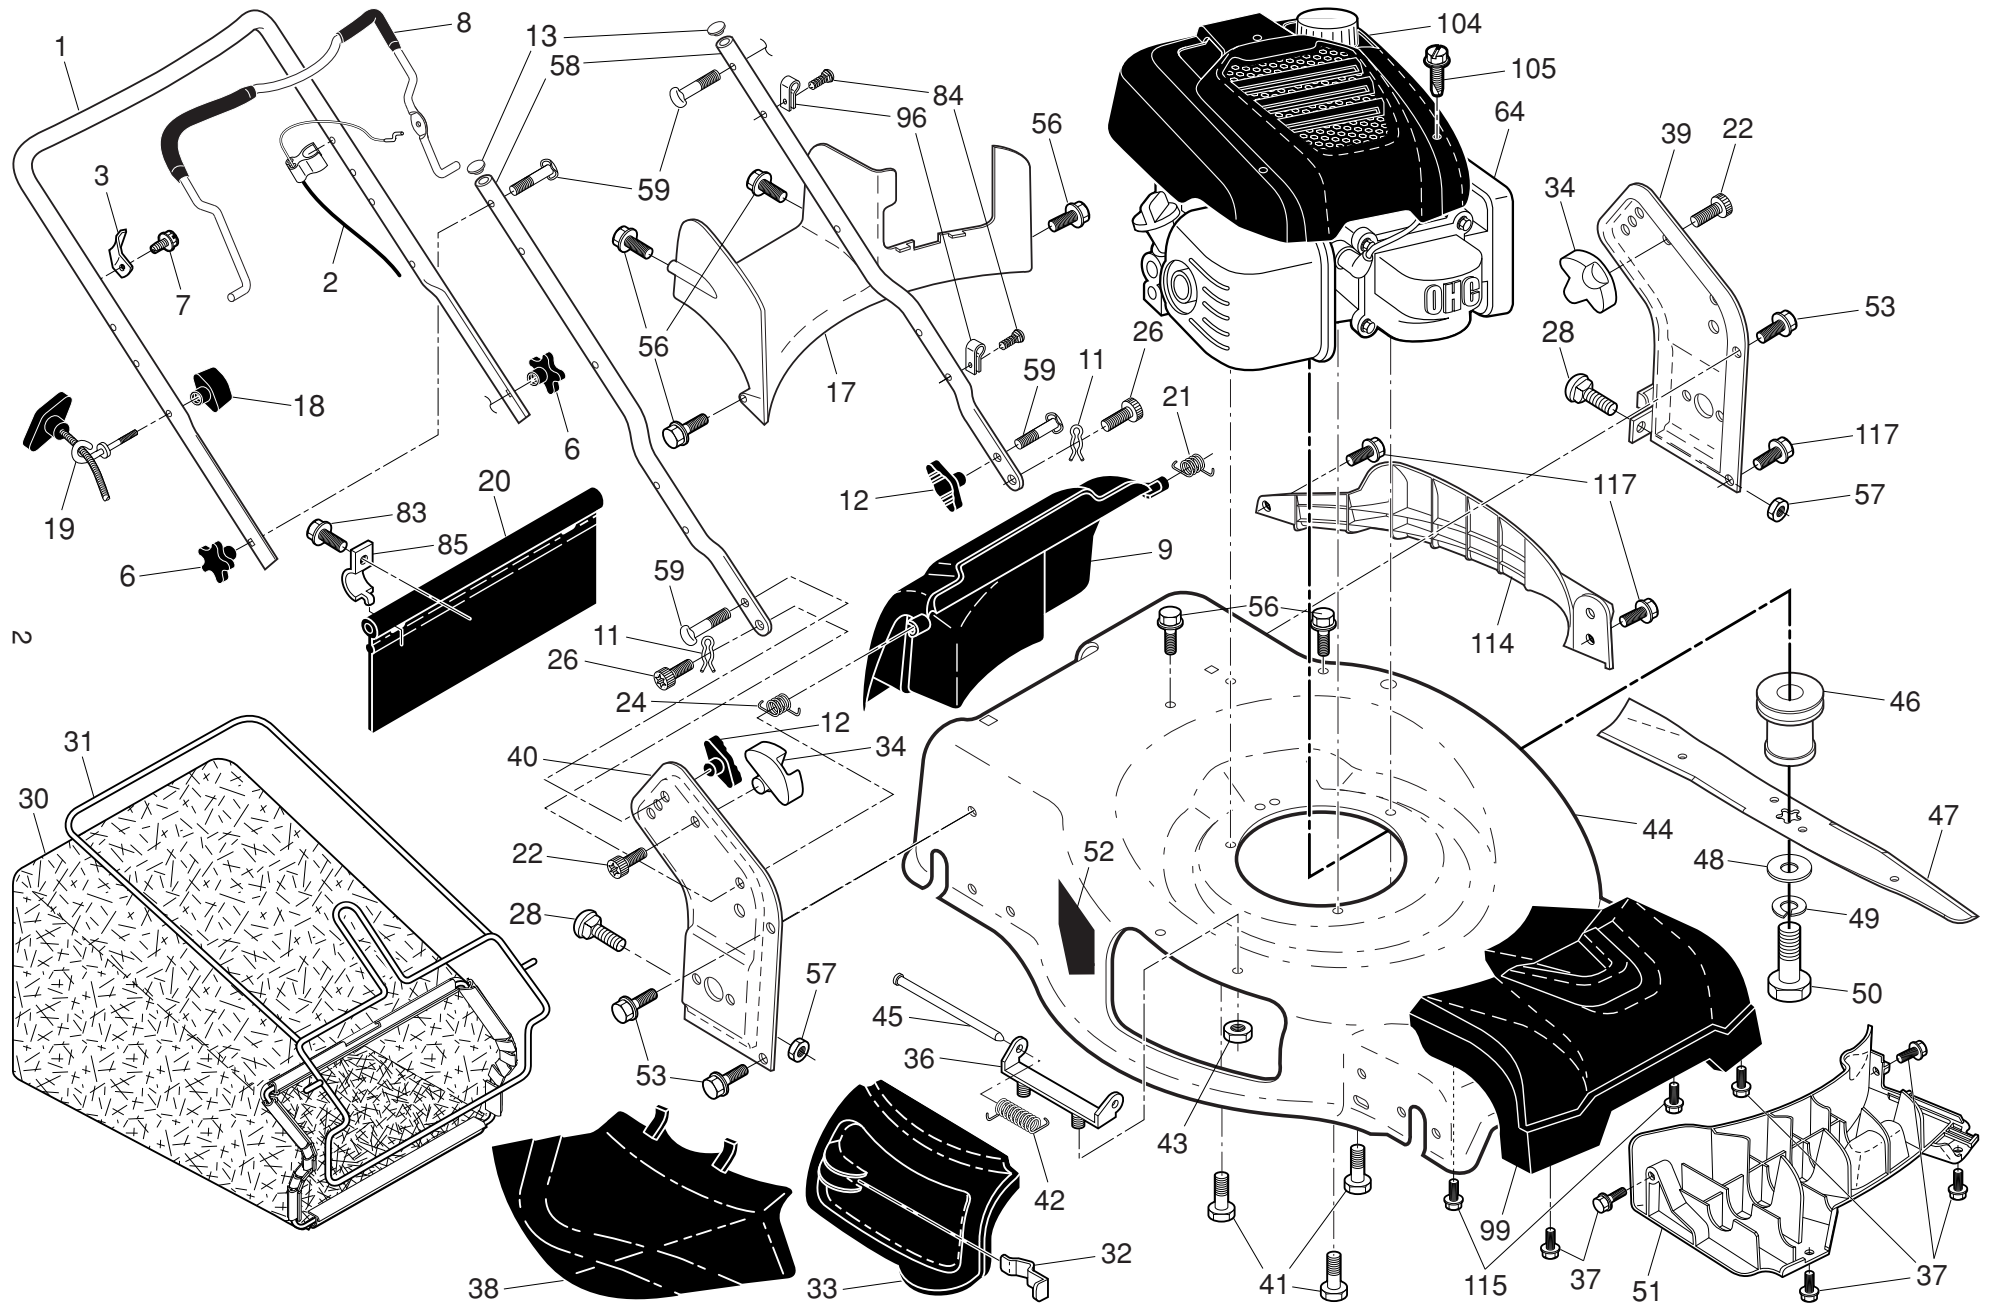

HUSQVARNA ROTARY LAWN MOWER - MODEL NO. HU800AWD (96145001101) PRODUCT NO. 961 45 00-11

HUSQVARNA ROTARY LAWN MOWER - MODEL NO. HU800AWD (96145001101) PRODUCT NO. 961 45 00-11

KEY NO.	PART NO.	DESCRIPTION	KEY NO.	PART NO.	DESCRIPTION
1	580 63 87-06	Upper Handle Assembly	43	532 19 17-30	Nut, Hex
2	532 42 74-97	Cable, Engine Zone Control	44	581 70 83-01	Kit, Lawn Mower Housing
3	532 43 00-34	Bracket, Upstop	45	532 17 56-50	Rod, Hinge
6	532 18 23-98	Handle Knob, Star	46	581 85 15-01	Blade Adapter / Pulley
7	532 17 88-48	Screw #10-16 x 5/8	47	580 24 40-01	Blade, 22"
8	580 84 91-02	Control Bar, Overmolded	48	532 85 10-74	Washer, Hardened
9	532 43 13-90	Rear Door Assembly	49	532 85 02-63	Washer, Helical
11	532 42 55-75	Hairpin, Door/Handle Pivot	50	532 85 10-84	Screw, Machine, Hex Head 3/8-24 x 1-3/8 Grade 8
12	532 19 19-38	Handle Knob, Standard	51	581 23 89-01	Front Baffle
13	532 43 75-16	Plug, Lower Handle Bar	53	817 00 05-10	Screw
17	581 78 21-01	Rear Baffle	56	817 41 13-12	Screw, Hex Washer Head #13 x 3/4
18	581 91 26-01	T-Knob	57	532 15 53-77	Nut, Hex
19	581 90 21-01	Rope Guide	58	532 44 11-97	Lower Handle
20	532 44 45-01	Rear Skirt	59	532 19 15-74	Handle Bolt
21	532 41 99-49	Spring, Rear Door, LH, Black	52	532 40 47-63	Decal, Warning, Cut Finger
22	532 14 18-41	Screw, Panhead, Torx #20	64	- - -	Engine, Honda, Model Number GCV190-LAS3L (For engine service and replacement parts, call Honda Engines at 1-800-426-7701)
24	532 41 99-48	Spring, Rear Door, RH, Grey	83	532 75 00-97	Screw, Hex Washer Head
26	532 41 99-45	Screw, Rear Door/Handle Pivot	84	532 42 81-24	Fastener, Push
28	872 25 05-05	Bolt, Carriage 5/16-18 x 5/8	85	532 43 45-30	Mounting Bracket, Rear Skirt
30	580 94 34-02	Grassbag	96	532 19 79-91	Clip, Cable
31	532 41 99-51	Frame, Grass Catcher	99	580 99 29-01	Front Shroud Assembly
32	532 44 11-92	Latch, Mulcher Door	104	580 29 00-01	Shroud, Engine
33	532 41 99-27	Mulcher Door	105	580 76 87-01	Mounting Screw, Engine Shroud
34	532 43 81-34	Bracket, Grassbag	114	581 25 36-01	Bumper, Side
36	532 17 57-35	Bracket, Hinge	115	581 33 00-01	Screw
37	584 29 94-01	Screw	117	532 42 88-67	Bolt
38	532 42 61-29	Discharge Deflector	- -	115 63 54-32	Operator's Manual, English / French
39	585 90 07-03	Handle Bracket, LH	- -	115 63 54-46	Operator's Manual, Spanish
40	585 90 08-03	Handle Bracket, RH			
41	532 15 04-06	Screw, Dogpoint 3/8-16 x 1-1/8			
42	532 19 30-00	Spring, Hinge			

NOTE: All component dimensions given in U.S. inches. 1 inch = 25.4 mm. **IMPORTANT:** Use only Original Equipment Manufacturer (O.E.M.) replacement parts. Failure to do so could be hazardous, damage your lawn mower and void your warranty.