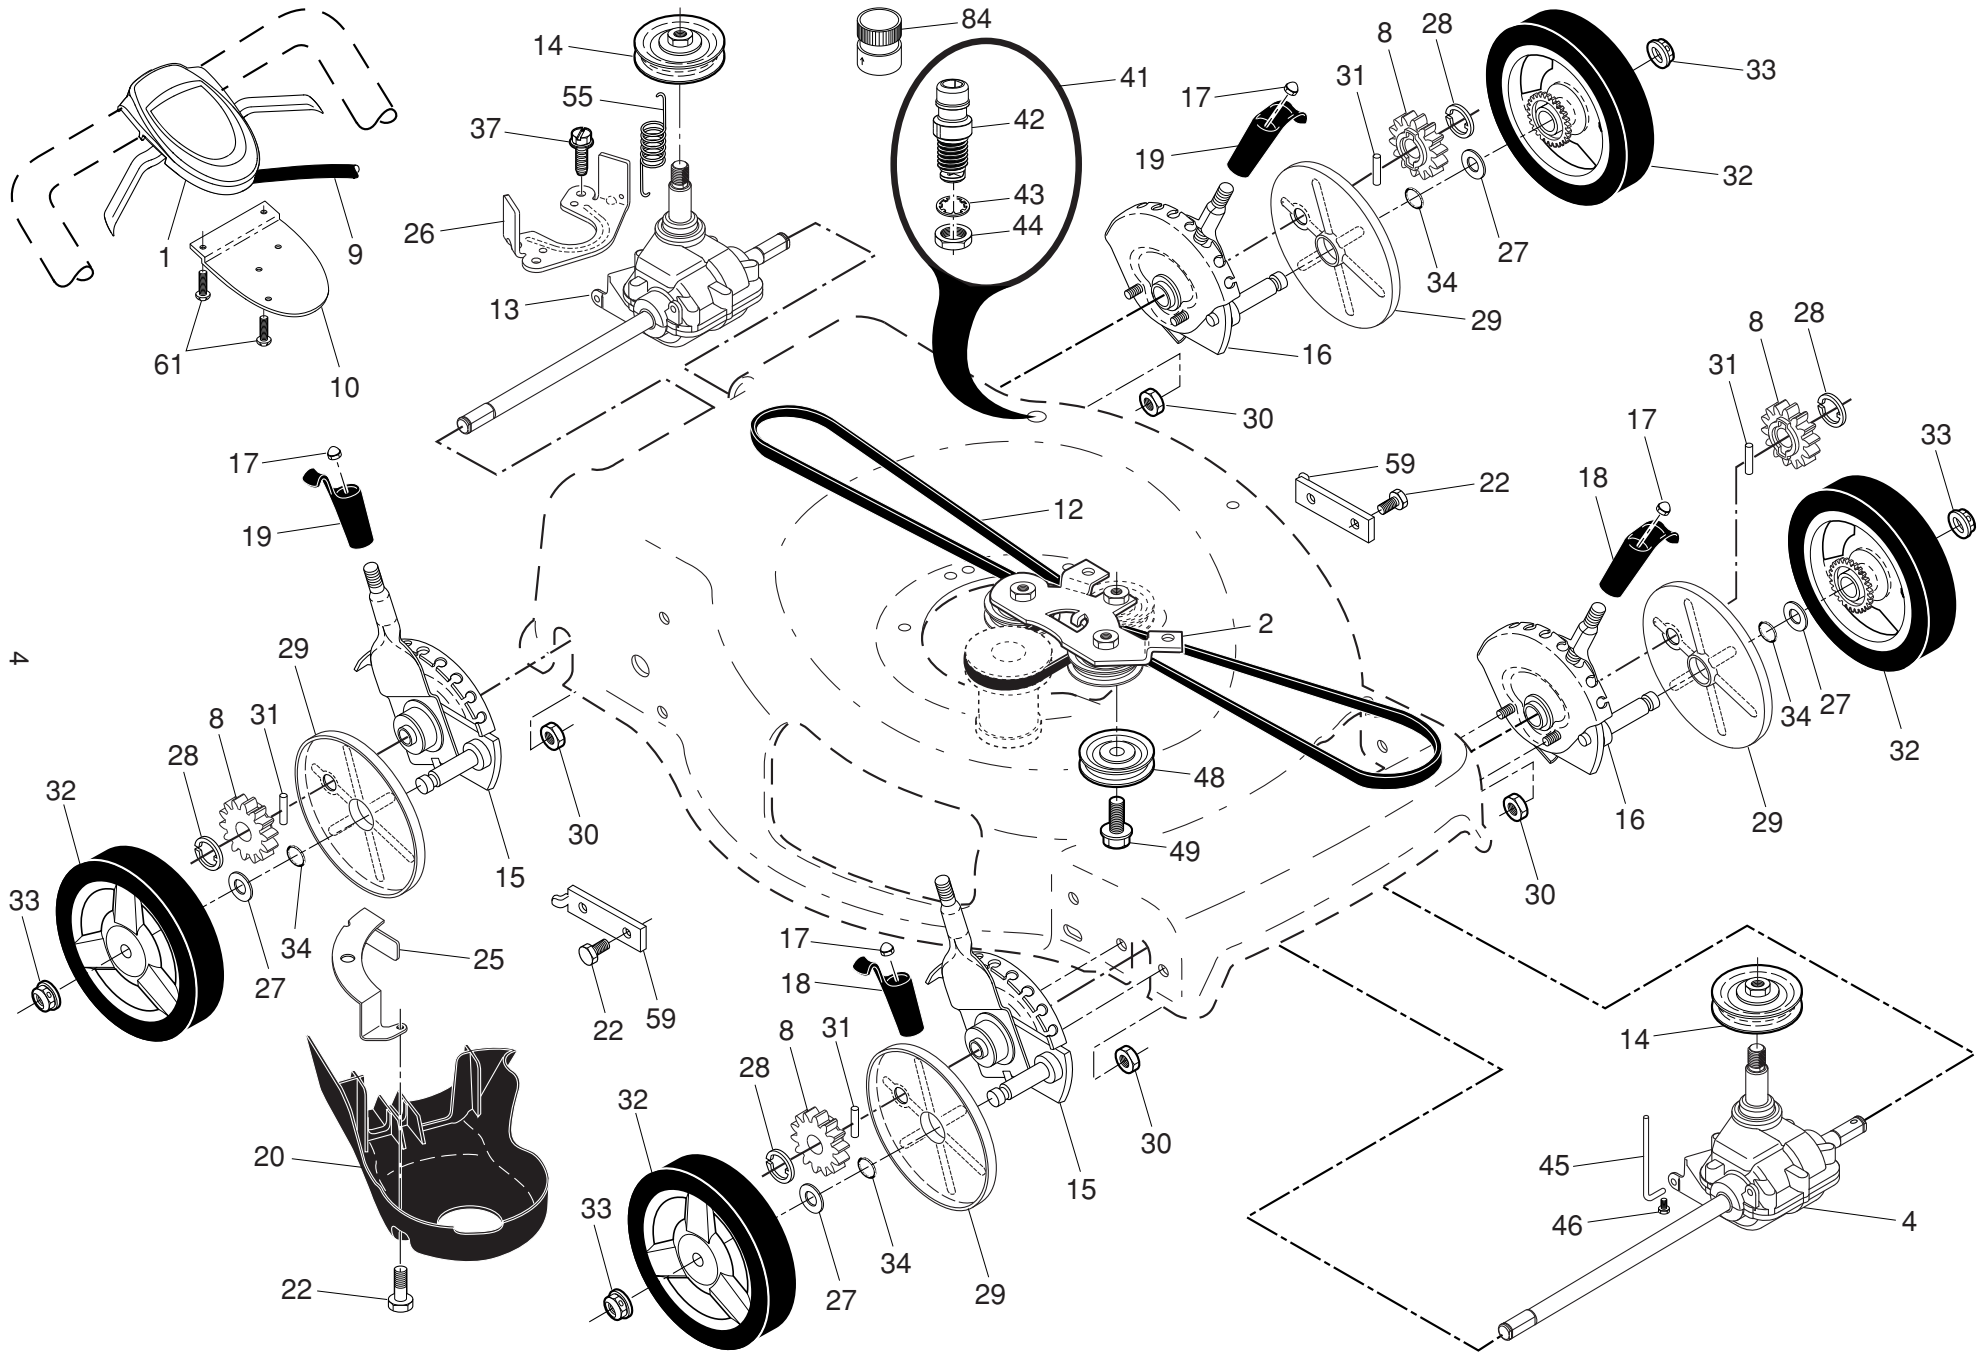

HUSQVARNA ROTARY LAWN MOWER - MODEL NO. HU800AWD (96145001101) PRODUCT NO. 961 45 00-11

HUSQVARNA ROTARY LAWN MOWER - MODEL NO. HU800AWD (96145001101) PRODUCT NO. 961 45 00-11

KEY NO.	PART NO.	DESCRIPTION	KEY NO.	PART NO.	DESCRIPTION
1	581 95 05-05	Drive Control Assembly (Includes Cable)	28	812 00 00-58	E-Ring 7/16
2	580 36 42-02	Mounting Bracket, Idler Pulleys	29	581 84 04-01	Cover, Dust, Wheel
4	585 30 57-01	Gearcase Assembly, Front, Complete	30	532 43 81-30	Nut, Hex
8	532 40 48-35	Pinion	31	532 40 48-45	Pawl, Drive
9	581 95 21-01	Cable, Drive	32	580 36 53-01	Wheel & Tire Assembly
10	532 43 27-90	Mounting Bracket, Drive Control	33	532 40 91-48	Nut, Flangelock 3/8-16
12	580 36 46-02	Belt, Drive	34	532 19 74-80	O-Ring
13	581 68 08-01	Gearcase Assembly, Rear, Complete	37	532 16 34-09	Screw, Hi-Lo Thread, #12 x 5/8
14	532 19 41-28	Pulley, Drive	41	532 43 84-89	Kit, Water Washout Assembly
15	581 75 88-01	Wheel Adjuster Assembly, RH	42	532 43 49-94	Fitting, Water Washout
16	581 75 88-02	Wheel Adjuster Assembly, LH	43	532 41 55-85	Washer, Lock, Internal Tooth
17	532 41 38-08	Pushnut	44	532 41 55-86	Locknut, Hex, with O-Ring
18	532 42 61-88	Knob, Front Wheel Adjuster	45	581 24 13-01	Belt Keeper, Gearcase, Front
19	532 42 61-89	Knob, Rear Wheel Adjuster	46	532 43 73-45	Screw
20	580 80 69-01	Debris Shield	48	581 90 40-01	Pulley Assembly, Idler
22	817 00 05-10	Screw, Hex Head 1/4-20	49	581 33 45-01	Screw, Mounting, Idler Pulley
25	532 42 60-65	Mounting Bracket, Debris Shield	55	581 35 13-01	Spring, Tension
26	581 15 25-02	Belt Keeper, Gearcase, Rear	59	532 44 21-13	Support Bracket
27	532 06 77-25	Washer, Flat	61	532 18 16-98	Screw
			84	532 41 64-05	Adapter, Quick-Connect Coupling

5

NOTE: All component dimensions given in U.S. inches. 1 inch = 25.4 mm. **IMPORTANT:** Use only Original Equipment Manufacturer (O.E.M.) replacement parts. Failure to do so could be hazardous, damage your lawn mower and void your warranty.