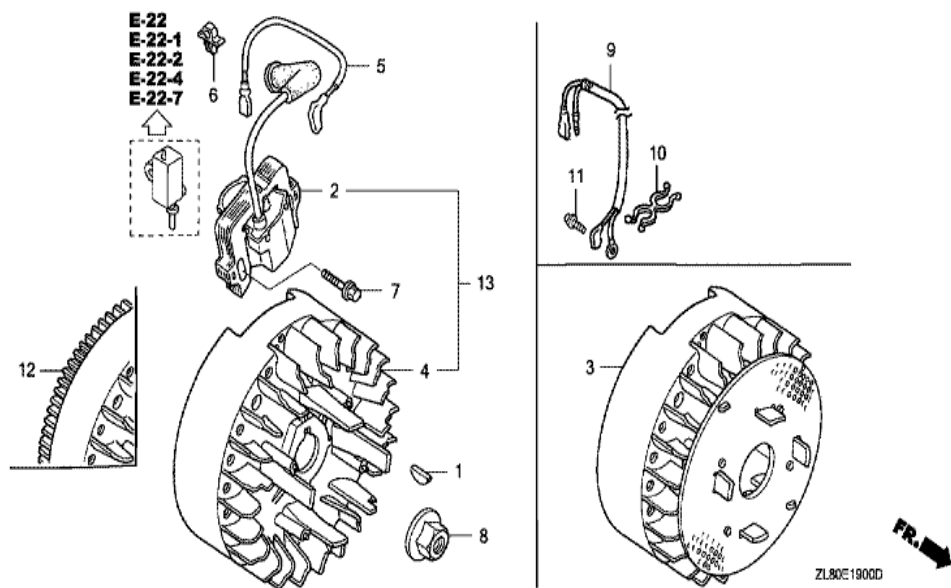

GC135(SHJ4)

E-19 FLYWHEEL/IGNITION COIL (1)

Ref	Partnumber	Description	GC135	Serial Numbers
001	13331-357-000	KEY, SPECIAL WOODRUFF, 25X18	1	
002	30500-ZL8-004	COIL ASSY., IGNITION (TEC) (USE FOR F/W	1	1265272
002	30500-ZL8-004	COIL ASSY., IGNITION (TEC) (USE FOR F/W	1	
003	31105-ZM1-V20	FLYWHEEL ASSY. (TEC) (USE FOR IGN. COIL	1	
003	31105-ZM1-V20	FLYWHEEL ASSY. (TEC) (USE FOR IGN. COIL	1	
005	32195-ZL8-000	CORD, STOP SWITCH	1	
005	32195-ZL8-000	CORD, STOP SWITCH	1	
006	36103-ZE1-000	HOLDER, STOP SWITCH CORD	1	
007	90022-888-010	BOLT, FLANGE, 6X20 (CT200)	1	
008	90201-878-003	NUT, SPECIAL, 14MM	1