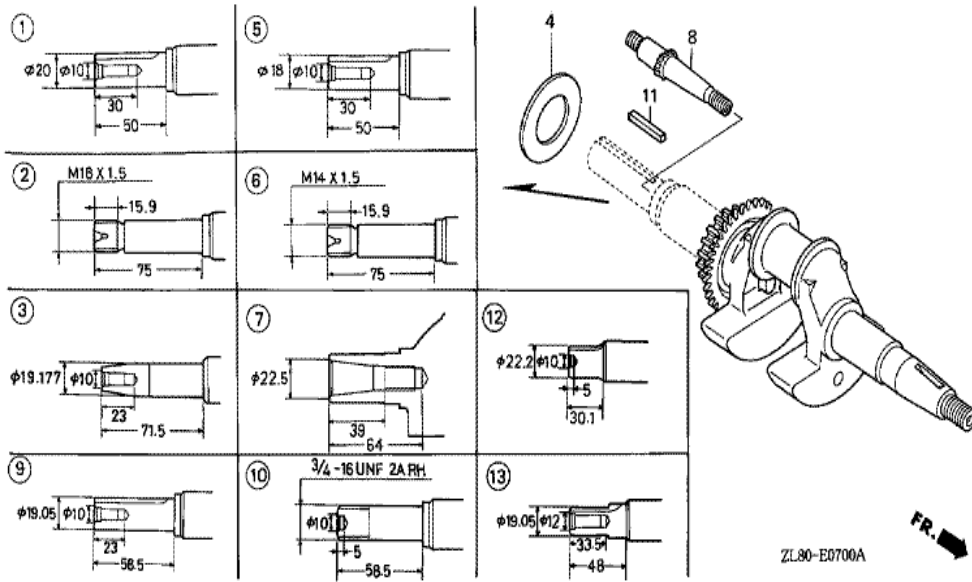

GC135(SHJ4)	E-7 CRANKSHAFT

Ref	Partnumber	Description	GC135	Serial Numbers
004	90402-ZL8-000	WASHER, THRUST	1	
005	13310-ZL9-000	CRANKSHAFT COMP.	1