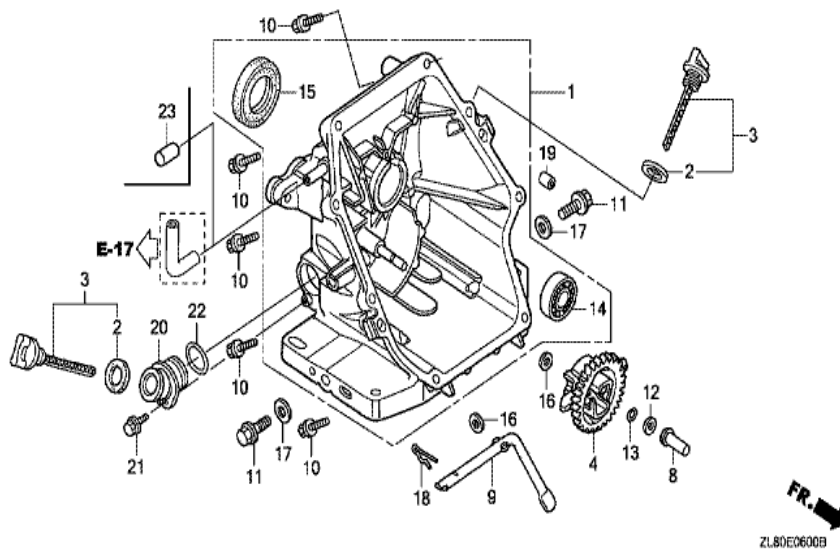

GC135(SHJ4)

E-6 CRANKCASE COVER

Ref	Partnumber	Description	GC135	Serial Numbers
001	11300-ZL8-408	COVER ASSY., CRANKCASE	1	1398446
001	11300-ZL8-408	COVER ASSY., CRANKCASE	1	
002	15625-ZE1-003	PACKING, OIL FILLER CAP	2	
002	15625-ZE1-003	PACKING, OIL FILLER CAP	1	
003	15650-ZL8-003	GAUGE ASSY., OIL LEVEL	1	1805025
003	15650-ZL8-003	GAUGE ASSY., OIL LEVEL	1	1245479
003	15650-ZL8-013	GAUGE ASSY., OIL LEVEL	1	1805026
003	15650-ZL8-013	GAUGE ASSY., OIL LEVEL	1	1245480
004	16510-ZL8-000	GOVERNOR ASSY.	1	
008	16531-ZE1-000	SLIDER, GOVERNOR	1	
009	16541-ZL8-000	SHAFT, GOVERNOR ARM	1	
009	16541-ZL8-000	SHAFT, GOVERNOR ARM	1	
010	90121-952-000	BOLT, FLANGE, 6X25 (CT200)	8	
Ref	Partnumber	Description	GC135	Serial Numbers
011	90131-883-000	BOLT, DRAIN PLUG, 12X15	1	1398445
011	90131-883-000	BOLT, DRAIN PLUG, 12X15	2	
012	90451-ZE1-000	WASHER, THRUST, 6MM	1	
013	90602-ZE1-000	CLIP, GOVERNOR HOLDER	1	
015	91202-ZL8-003	OIL SEAL, 28X41.25X6	1	
016	94101-06800	WASHER, PLAIN, 6MM	2	
017	94109-12000	WASHER, DRAIN PLUG, 12MM	1	1398445
017	94109-12000	WASHER, DRAIN PLUG, 12MM	2	
018	94251-08000	PIN, LOCK, 8MM	1	
019	94301-08200	DOWEL PIN, 8X20	2	
019	94301-08200	DOWEL PIN, 8X20	2