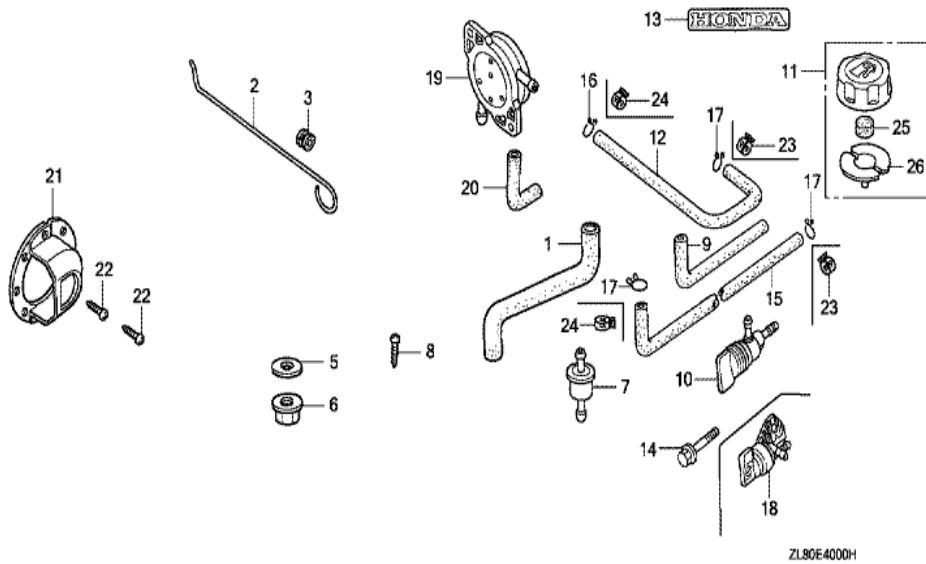

GC135(SHJ4)	E-40 OTHER PARTS

Ref	Partnumber	Description	GC135	Serial Numbers
008	93500-040080H	SCREW, PAN, 4X8	1	
021	18348-ZL8-000	CAP, MUFFLER	1	
022	90055-ZE1-000	SCREW, TAPPING, 4X6	2