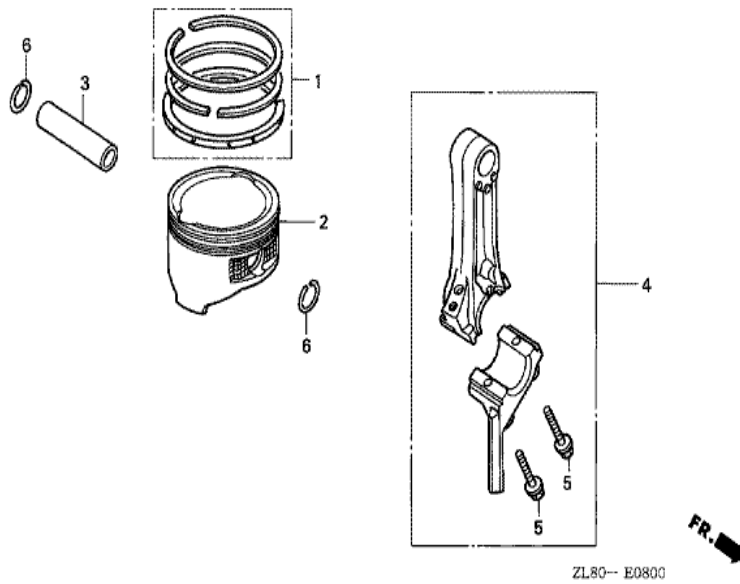

GC135(SHJ4)

E-6 CRANKCASE COVER

Ref	Partnumber	Description	GC135	Serial Numbers
001	11300-ZL8-408	COVER ASSY., CRANKCASE	1	1398446
001	11300-ZL8-408	COVER ASSY., CRANKCASE	1	
002	15625-ZE1-003	PACKING, OIL FILLER CAP	2	
002	15625-ZE1-003	PACKING, OIL FILLER CAP	1	
003	15650-ZL8-003	GAUGE ASSY., OIL LEVEL	1	1805025
003	15650-ZL8-003	GAUGE ASSY., OIL LEVEL	1	1245479
003	15650-ZL8-013	GAUGE ASSY., OIL LEVEL	1	1805026
003	15650-ZL8-013	GAUGE ASSY., OIL LEVEL	1	1245480
004	16510-ZL8-000	GOVERNOR ASSY.	1	
008	16531-ZE1-000	SLIDER, GOVERNOR	1	
009	16541-ZL8-000	SHAFT, GOVERNOR ARM	1	
009	16541-ZL8-000	SHAFT, GOVERNOR ARM	1	
010	90121-952-000	BOLT, FLANGE, 6X25 (CT200)	8	
Ref	Partnumber	Description	GC135	Serial Numbers
011	90131-883-000	BOLT, DRAIN PLUG, 12X15	1	1398445
011	90131-883-000	BOLT, DRAIN PLUG, 12X15	2	
012	90451-ZE1-000	WASHER, THRUST, 6MM	1	
013	90602-ZE1-000	CLIP, GOVERNOR HOLDER	1	
015	91202-ZL8-003	OIL SEAL, 28X41.25X6	1	
016	94101-06800	WASHER, PLAIN, 6MM	2	
017	94109-12000	WASHER, DRAIN PLUG, 12MM	1	1398445
017	94109-12000	WASHER, DRAIN PLUG, 12MM	2	
018	94251-08000	PIN, LOCK, 8MM	1	
019	94301-08200	DOWEL PIN, 8X20	2	
019	94301-08200	DOWEL PIN, 8X20	2	

GC135(SHJ4)	E-7 CRANKSHAFT
-------------	----------------

Ref	Partnumber	Description	GC135	Serial Numbers
004	90402-ZL8-000	WASHER, THRUST	1	
005	13310-ZL9-000	CRANKSHAFT COMP.	1	

GC135(SHJ4)	E-8 PISTON/CONNECTING ROD
-------------	---------------------------