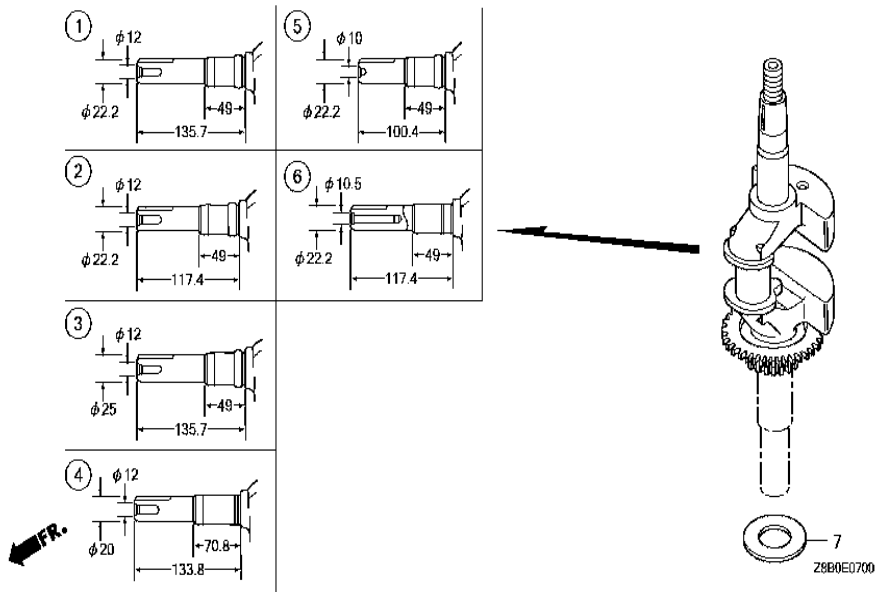

GCV160LA(N5AF)	E-7 CRANKSHAFT

Ref	Partnumber	Description	GCV160LA	Serial Numbers
005	13310-ZOL-650	CRANKSHAFT COMP.	1	
007	90402-ZL8-000	WASHER, THRUST	1