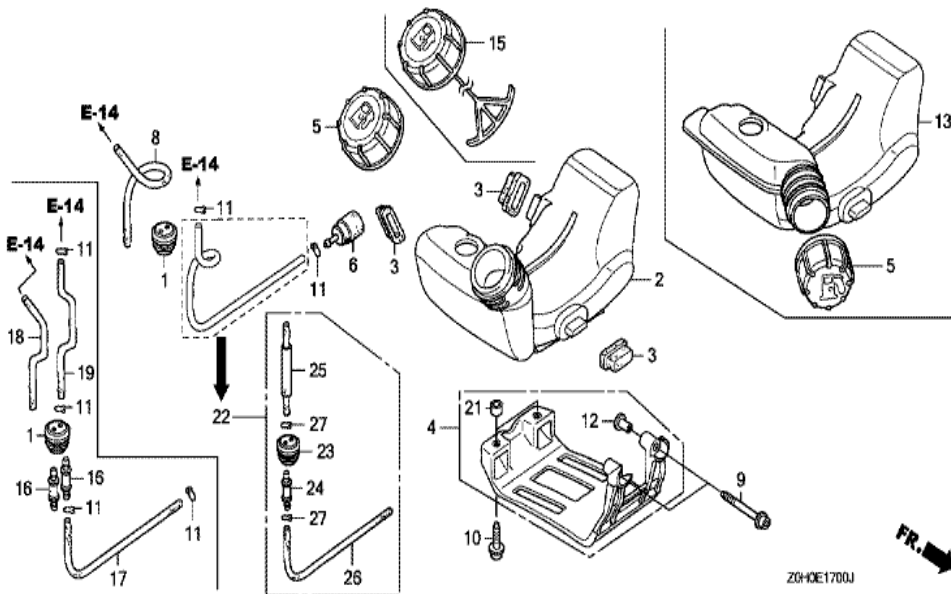

ZOH0E1700J

Ref	Partnumber	Description	GX25	Serial Numbers
001	17504-ZM3-003	GROMMET, FUEL TUBE	1	
002	17511-ZOH-013	TANK, FUEL	1	1272524
002	17511-ZOH-023	TANK, FUEL	1	1272525
003	17533-ZOH-000	RUBBER, TANK MOUNTING	3	
004	17555-ZOH-010	GUARD, TANK	1	
006	17672-ZOH-003	FILTER, FUEL	1	1272525
006	17672-ZM3-003	FILTER, FUEL	1	1272524
008	17702-ZOH-003	TUBE, FUEL RETURN	1	
009	90010-ZOH-003	BOLT, SOCKET, 5X30	2	
010	90018-ZOH-003	BOLT, SOCKET, 5X16	2	
011	91401-ZM3-003	CLIP, TUBE	2	
012	91501-ZOH-000	COLLAR, TANK GUARD	2	
015	17620-ZM3-816	CAP ASSY., FUEL TANK	1	
Ref	Partnumber	Description	GX25	Serial Numbers
021	91506-ZM3-000	COLLAR A, HEAD COVER	2	
022	17700-ZOH-305	GROMMET ASSY., FUEL TANK		