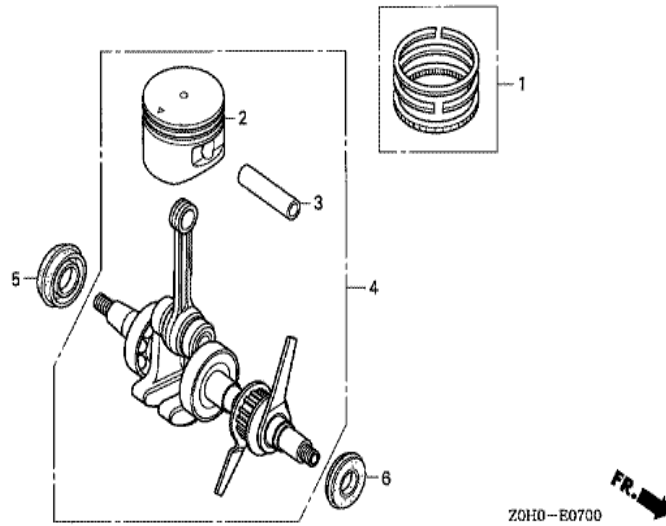

Ref	Partnumber	Description	GX25	Serial Numbers
003	31110-Z0H-003	FLYWHEEL COMP.	1	
004	32195-Z0H-000	CORD, STOP SWITCH	1	
006	90012-Z0H-005	BOLT, SOCKET, 4X14	2	
007	90355-427-770	NUT, FLANGE, 7MM	1	
009	30500-Z0H-013	COIL ASSY., IGNITION	1	1073686
009	30500-Z0H-023	COIL ASSY., IGNITION	1	1356416

Z0HCE2700D

<u>Ref</u>	<u>Partnumber</u>	<u>Description</u>	<u>GX25</u>	<u>Serial Numbers</u>
001	19720-ZOH-000ZC	COVER COMP., TOP *T92 *	1	
002	90015-ZOH-003	BOLT, TOP COVER	1	

ZOH0E2800H

Ref	Partnumber	Description	GX25	Serial Numbers
002	87521-ZOH-000	MARK, EMBLEM	1	
003	87601-ZOH-V10	MARK, TYPE (SEGT)	1	
007	87660-ZOH-000	MARK (4-STROKE)	1	

ZOH0-E2900 A

Ref	Partnumber	Description	GX25	Serial Numbers
001	89216-045-010	WRENCH, SPARK PLUG	(1)	
002	89221-KW3-000	WRENCH, HEX., 4MM	(1)	
003	99005-01000	BAR A, HANDLE	(1)	
004	90011-ZOH-811	BOLT, SOCKET, 5X9	(1)	