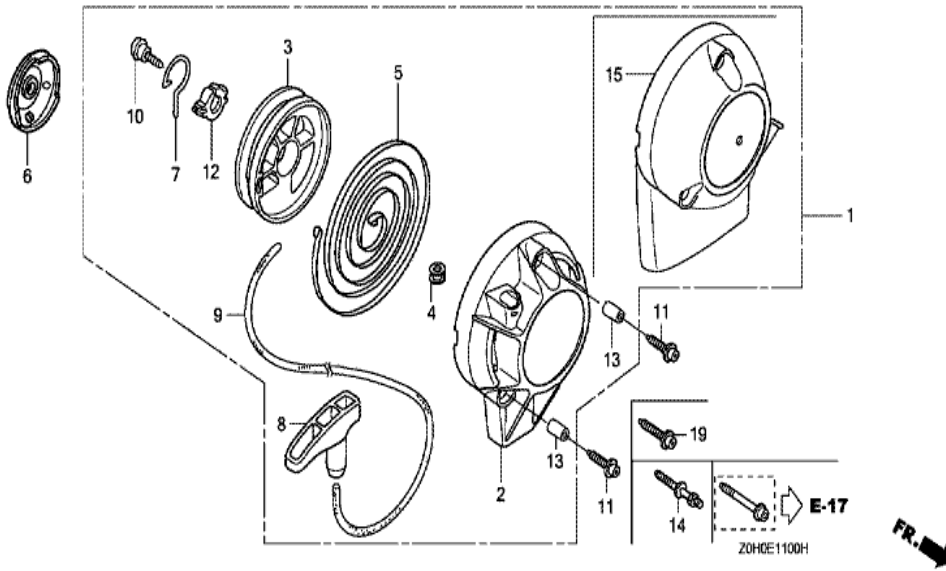

ZOHCE1000A

Ref	Partnumber	Description	GX25	Serial Numbers
001	12209-ZOH-003	SEAL, VALVE STEM	1	
002	14126-ZOH-003	ROLLER, 4X29.8	1	
003	14320-ZOH-010	PULLEY COMP., CAMSHAFT	1	1073686
004	14400-ZOH-003	BELT, TIMING (71ZU6 G-300)	1	
005	14711-ZOH-000	VALVE, IN.	1	
006	14721-ZOH-000	VALVE, EX.	1	
007	14751-ZOH-000	SPRING, VALVE	2	
008	14771-ZOH-000	RETAINER, VALVE SPRING	2	

Ref	Partnumber	Description	GX25	Serial Numbers
001	28400-ZOH-003	STARTER ASSY., RECOIL	1	
002	28414-ZOH-003	CASE, RECOIL STARTER	1	
003	28421-ZOH-003	REEL, RECOIL STARTER	1	
004	28433-ZM3-003	GUIDE, ROPE	1	
005	28442-ZOH-003	SPRING, RECOIL STARTER	1	
006	28451-ZOH-003	PULLEY, RECOIL STARTER	1	
007	28459-ZOH-003	ARM, SWING	1	
008	28461-ZM3-003	KNOB, RECOIL STARTER	1	
009	28462-ZM3-003	ROPE, RECOIL STARTER	1	
010	90012-ZM3-003	SCREW, SETTING	1	
011	90018-ZOH-003	BOLT, SOCKET, 5X16	1	
012	91504-ZM3-003	COLLAR	1	
013	91506-ZM3-000	COLLAR A, HEAD COVER	3	

ZOH0-E12008

Ref	Partnumber	Description	GX25	Serial Numbers
001	19611-ZOH-000	COVER, FAN	1	
002	22000-ZM3-003	CLUTCH ASSY.	1	
003	22253-ZOH-003	BOLT, CLUTCH (6MM)	2	
004	22254-ZM3-003	WASHER, CLUTCH (6X15)	2	
005	90009-ZOH-003	BOLT, SOCKET, 5X20	3	
006	22254-ZOH-003	WASHER, WAVE (8MM)	2	

Ref	Partnumber	Description	GX25	Serial Numbers
001	16010-ZM3-004	GASKET, METERING DIAPHRAGM	1	
002	16011-Z0H-003	GASKET, PUMP	1	
002	16011-Z0H-013	GASKET, PUMP	1	
003	16013-Z0H-003	DIAPHRAGM ASSY., METERING	1	
004	16014-ZM3-004	DIAPHRAGM, PUMP	1	
005	16015-Z0H-003	BODY ASSY., PUMP	1	
005	16015-Z0H-013	BODY ASSY., PUMP	1	WYB 6D
006	16017-ZM3-004	BODY ASSY., AIR PURGE	1	
007	16018-ZM3-802	SCREEN, INLET	1	
008	16019-ZM3-004	VALVE, INLET NEEDLE	1	
009	16020-ZM3-004	SPRING, METERING LEVER	1	
010	16021-ZM3-004	SCREW, METERING LEVER PIN	1	
011	16022-ZM3-014	PIN, METERING LEVER	1	