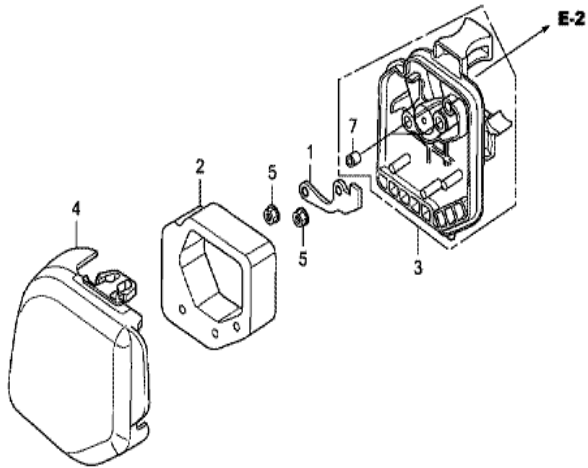

ZOHCE1500D

<u>Ref</u>	<u>Partnumber</u>	<u>Description</u>	<u>GX25</u>	<u>Serial Numbers</u>
001	17204-ZOH-000	PLATE, OIL TRAP	1	
002	17211-ZOH-000	ELEMENT, AIR CLEANER	1	
003	17220-ZOH-000	CASE COMP., AIR CLEANER	1	
004	17231-ZOH-000	COVER, AIR CLEANER	1	
005	94050-05000	NUT, FLANGE, 5MM	2	
007	91503-ZM3-000	COLLAR, AIR CLEANER	2