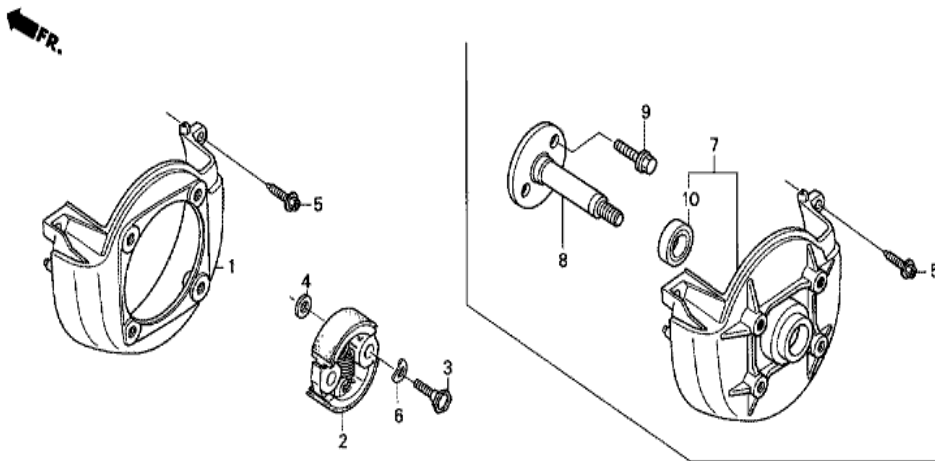

ZOHCE1000A

Ref	Partnumber	Description	GX25	Serial Numbers
001	12209-ZOH-003	SEAL, VALVE STEM	1	
002	14126-ZOH-003	ROLLER, 4X29.8	1	
003	14320-ZOH-010	PULLEY COMP., CAMSHAFT	1	1073686
004	14400-ZOH-003	BELT, TIMING (71ZU6 G-300)	1	
005	14711-ZOH-000	VALVE, IN.	1	
006	14721-ZOH-000	VALVE, EX.	1	
007	14751-ZOH-000	SPRING, VALVE	2	
008	14771-ZOH-000	RETAINER, VALVE SPRING	2	

Ref	Partnumber	Description	GX25	Serial Numbers
001	28400-ZOH-003	STARTER ASSY., RECOIL	1	
002	28414-ZOH-003	CASE, RECOIL STARTER	1	
003	28421-ZOH-003	REEL, RECOIL STARTER	1	
004	28433-ZM3-003	GUIDE, ROPE	1	
005	28442-ZOH-003	SPRING, RECOIL STARTER	1	
006	28451-ZOH-003	PULLEY, RECOIL STARTER	1	
007	28459-ZOH-003	ARM, SWING	1	
008	28461-ZM3-003	KNOB, RECOIL STARTER	1	
009	28462-ZM3-003	ROPE, RECOIL STARTER	1	
010	90012-ZM3-003	SCREW, SETTING	1	
011	90018-ZOH-003	BOLT, SOCKET, 5X16	1	
012	91504-ZM3-003	COLLAR	1	
013	91506-ZM3-000	COLLAR A, HEAD COVER	3	

ZOH0-E12008

Ref	Partnumber	Description	GX25	Serial Numbers
001	19611-ZOH-000	COVER, FAN	1	
002	22000-ZM3-003	CLUTCH ASSY.	1	
003	22253-ZOH-003	BOLT, CLUTCH (6MM)	2	
004	22254-ZM3-003	WASHER, CLUTCH (6X15)	2	
005	90009-ZOH-003	BOLT, SOCKET, 5X20	3	
006	22254-ZOH-003	WASHER, WAVE (8MM)	2	

Ref	Partnumber	Description	GX25	Serial Numbers
001	16010-ZM3-004	GASKET, METERING DIAPHRAGM	1	
002	16011-Z0H-003	GASKET, PUMP	1	
002	16011-Z0H-013	GASKET, PUMP	1	
003	16013-Z0H-003	DIAPHRAGM ASSY., METERING	1	
004	16014-ZM3-004	DIAPHRAGM, PUMP	1	
005	16015-Z0H-003	BODY ASSY., PUMP	1	
005	16015-Z0H-013	BODY ASSY., PUMP	1	WYB 6D
006	16017-ZM3-004	BODY ASSY., AIR PURGE	1	
007	16018-ZM3-802	SCREEN, INLET	1	
008	16019-ZM3-004	VALVE, INLET NEEDLE	1	
009	16020-ZM3-004	SPRING, METERING LEVER	1	
010	16021-ZM3-004	SCREW, METERING LEVER PIN	1	
011	16022-ZM3-014	PIN, METERING LEVER	1	