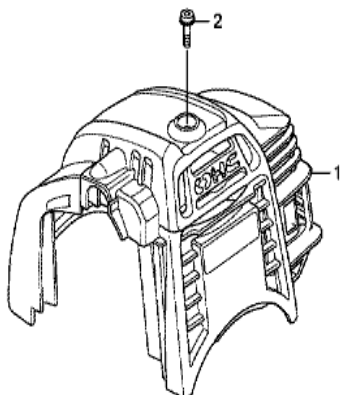

Z0HCE2700D

<u>Ref</u>	<u>Partnumber</u>	<u>Description</u>	<u>GX25</u>	<u>Serial Numbers</u>
001	19720-ZOH-000ZC	COVER COMP., TOP *T92 *	1	
002	90015-ZOH-003	BOLT, TOP COVER	1