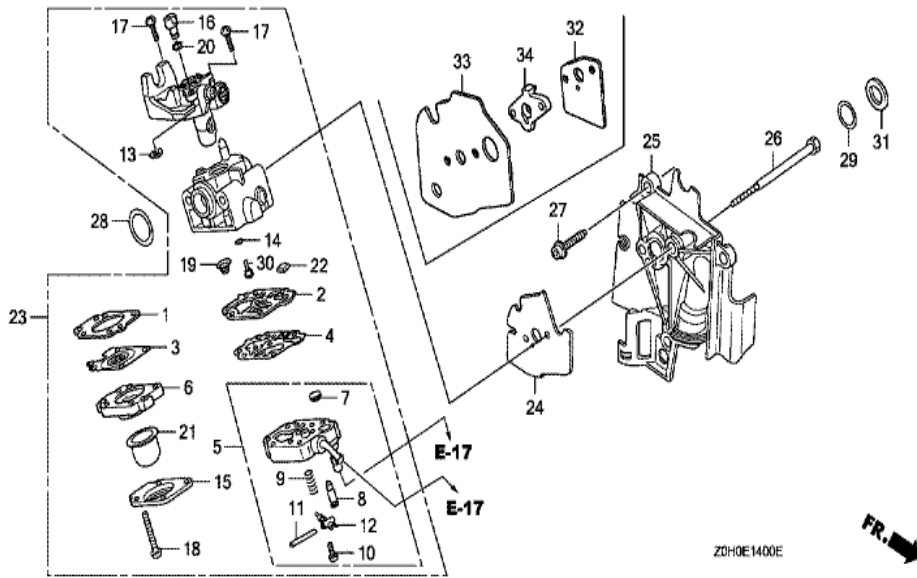

ZOHCE1000A

Ref	Partnumber	Description	GX25	Serial Numbers
001	12209-ZOH-003	SEAL, VALVE STEM	1	
002	14126-ZOH-003	ROLLER, 4X29.8	1	
003	14320-ZOH-010	PULLEY COMP., CAMSHAFT	1	1073686
004	14400-ZOH-003	BELT, TIMING (71ZU6 G-300)	1	
005	14711-ZOH-000	VALVE, IN.	1	
006	14721-ZOH-000	VALVE, EX.	1	
007	14751-ZOH-000	SPRING, VALVE	2	
008	14771-ZOH-000	RETAINER, VALVE SPRING	2	

Ref	Partnumber	Description	GX25	Serial Numbers
001	28400-ZOH-003	STARTER ASSY., RECOIL	1	
002	28414-ZOH-003	CASE, RECOIL STARTER	1	
003	28421-ZOH-003	REEL, RECOIL STARTER	1	
004	28433-ZM3-003	GUIDE, ROPE	1	
005	28442-ZOH-003	SPRING, RECOIL STARTER	1	
006	28451-ZOH-003	PULLEY, RECOIL STARTER	1	
007	28459-ZOH-003	ARM, SWING	1	
008	28461-ZM3-003	KNOB, RECOIL STARTER	1	
009	28462-ZM3-003	ROPE, RECOIL STARTER	1	
010	90012-ZM3-003	SCREW, SETTING	1	
011	90018-ZOH-003	BOLT, SOCKET, 5X16	1	
012	91504-ZM3-003	COLLAR	1	
013	91506-ZM3-000	COLLAR A, HEAD COVER	3	

ZOH0-E12008

Ref	Partnumber	Description	GX25	Serial Numbers
001	19611-ZOH-000	COVER, FAN	1	
002	22000-ZM3-003	CLUTCH ASSY.	1	
003	22253-ZOH-003	BOLT, CLUTCH (6MM)	2	
004	22254-ZM3-003	WASHER, CLUTCH (6X15)	2	
005	90009-ZOH-003	BOLT, SOCKET, 5X20	3	
006	22254-ZOH-003	WASHER, WAVE (8MM)	2	

Ref	Partnumber	Description	GX25	Serial Numbers
001	16010-ZM3-004	GASKET, METERING DIAPHRAGM	1	
002	16011-Z0H-003	GASKET, PUMP	1	
002	16011-Z0H-013	GASKET, PUMP	1	
003	16013-Z0H-003	DIAPHRAGM ASSY., METERING	1	
004	16014-ZM3-004	DIAPHRAGM, PUMP	1	
005	16015-Z0H-003	BODY ASSY., PUMP	1	
005	16015-Z0H-013	BODY ASSY., PUMP	1	WYB 6D
006	16017-ZM3-004	BODY ASSY., AIR PURGE	1	
007	16018-ZM3-802	SCREEN, INLET	1	
008	16019-ZM3-004	VALVE, INLET NEEDLE	1	
009	16020-ZM3-004	SPRING, METERING LEVER	1	
010	16021-ZM3-004	SCREW, METERING LEVER PIN	1	
011	16022-ZM3-014	PIN, METERING LEVER	1	