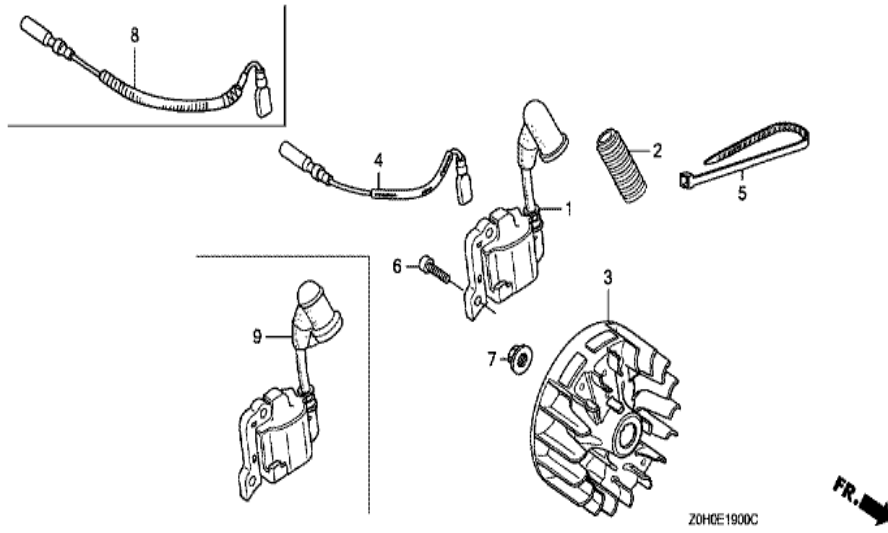

Ref	Partnumber	Description	GX25	Serial Numbers
003	31110-Z0H-003	FLYWHEEL COMP.	1	
004	32195-Z0H-000	CORD, STOP SWITCH	1	
006	90012-Z0H-005	BOLT, SOCKET, 4X14	2	
007	90355-427-770	NUT, FLANGE, 7MM	1	
009	30500-Z0H-013	COIL ASSY., IGNITION	1	1073686
009	30500-Z0H-023	COIL ASSY., IGNITION	1	1356416