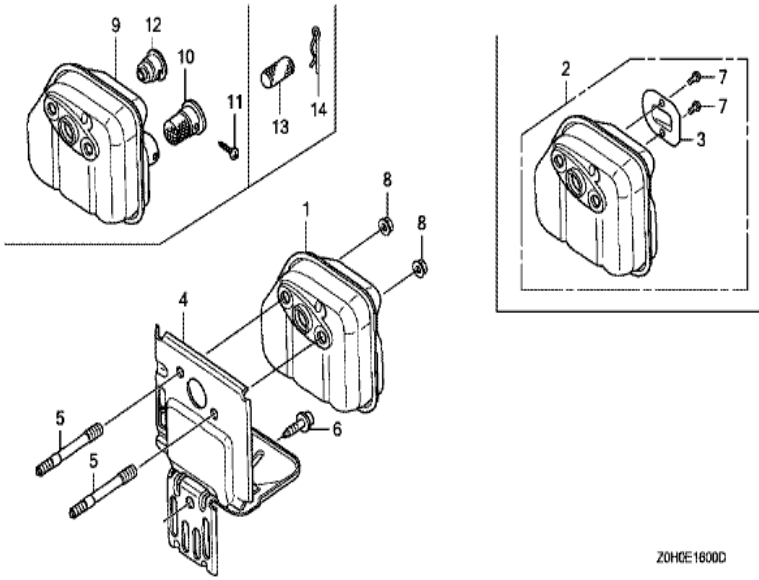

Z0HCE1600D

FR. →

Ref	Partnumber	Description	GX25	Serial Numbers
001	18310-ZOH-000	MUFFLER COMP.	1	
004	18515-ZOH-000	GUIDE, AIR EX.	1	
005	90001-ZOH-003	BOLT, STUD, 5X52	2	
006	90011-ZOH-003	BOLT, SOCKET, 5X10 (CT)	1	
008	90136-SM4-901	NUT, SELF-LOCK, 5MM	2