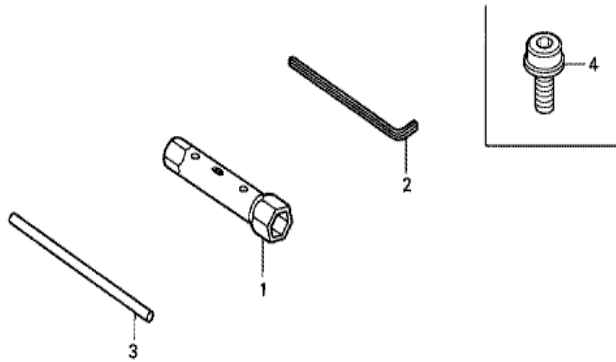

Ref	Partnumber	Description	GX25	Serial Numbers
003	31110-Z0H-003	FLYWHEEL COMP.	1	
004	32195-Z0H-000	CORD, STOP SWITCH	1	
006	90012-Z0H-005	BOLT, SOCKET, 4X14	2	
007	90355-427-770	NUT, FLANGE, 7MM	1	
009	30500-Z0H-013	COIL ASSY., IGNITION	1	1073686
009	30500-Z0H-023	COIL ASSY., IGNITION	1	1356416

Z0HCE2700D

<u>Ref</u>	<u>Partnumber</u>	<u>Description</u>	<u>GX25</u>	<u>Serial Numbers</u>
001	19720-ZOH-000ZC	COVER COMP., TOP *T92 *	1	
002	90015-ZOH-003	BOLT, TOP COVER	1	

ZOH0E2800H

Ref	Partnumber	Description	GX25	Serial Numbers
002	87521-ZOH-000	MARK, EMBLEM	1	
003	87601-ZOH-V10	MARK, TYPE (SEGT)	1	
007	87660-ZOH-000	MARK (4-STROKE)	1	

ZOH0-E2900 A

Ref	Partnumber	Description	GX25	Serial Numbers
001	89216-045-010	WRENCH, SPARK PLUG	(1)	
002	89221-KW3-000	WRENCH, HEX., 4MM	(1)	
003	99005-01000	BAR A, HANDLE	(1)	
004	90011-ZOH-811	BOLT, SOCKET, 5X9	(1)	