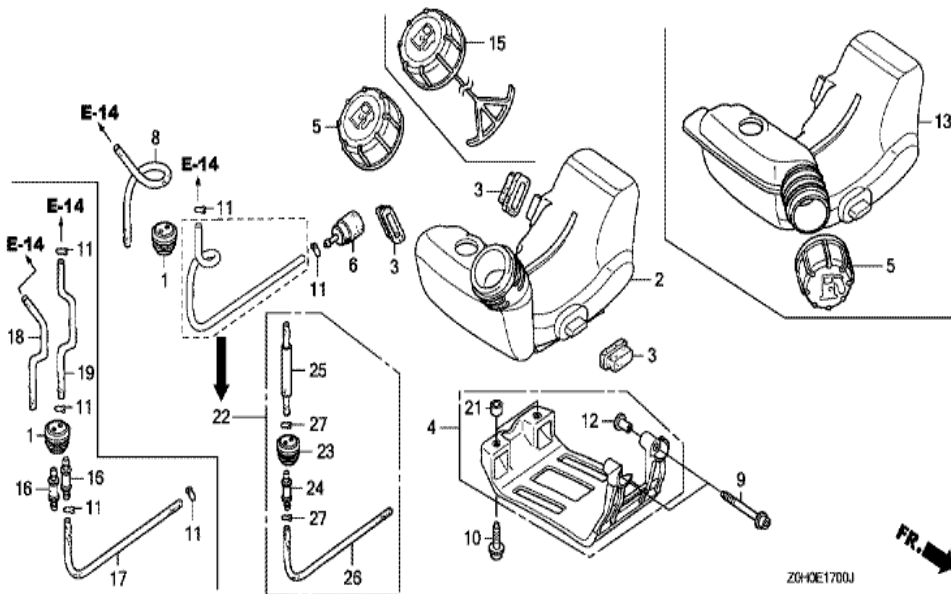

ZOH0E1700J

Ref	Partnumber	Description	GX25	Serial Numbers
001	17504-ZM3-003	GROMMET, FUEL TUBE	1	
002	17511-ZOH-013	TANK, FUEL	1	1272524
002	17511-ZOH-023	TANK, FUEL	1	1272525
003	17533-ZOH-000	RUBBER, TANK MOUNTING	3	
004	17555-ZOH-010	GUARD, TANK	1	
006	17672-ZOH-003	FILTER, FUEL	1	1272525
006	17672-ZM3-003	FILTER, FUEL	1	1272524
008	17702-ZOH-003	TUBE, FUEL RETURN	1	
009	90010-ZOH-003	BOLT, SOCKET, 5X30	2	
010	90018-ZOH-003	BOLT, SOCKET, 5X16	2	
011	91401-ZM3-003	CLIP, TUBE	2	
012	91501-ZOH-000	COLLAR, TANK GUARD	2	
015	17620-ZM3-816	CAP ASSY., FUEL TANK	1	
Ref	Partnumber	Description	GX25	Serial Numbers
021	91506-ZM3-000	COLLAR A, HEAD COVER	2	
022	17700-ZOH-305	GROMMET ASSY., FUEL TANK