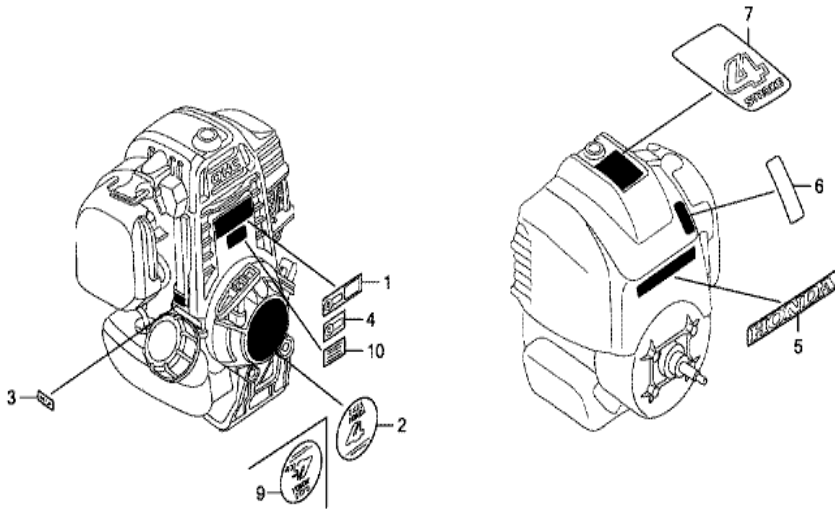

ZOH0E2800H

Ref	Partnumber	Description	GX25	Serial Numbers
002	87521-ZOH-000	MARK, EMBLEM	1	
003	87601-ZOH-V10	MARK, TYPE (SEGT)	1	
007	87660-ZOH-000	MARK (4-STROKE)	1