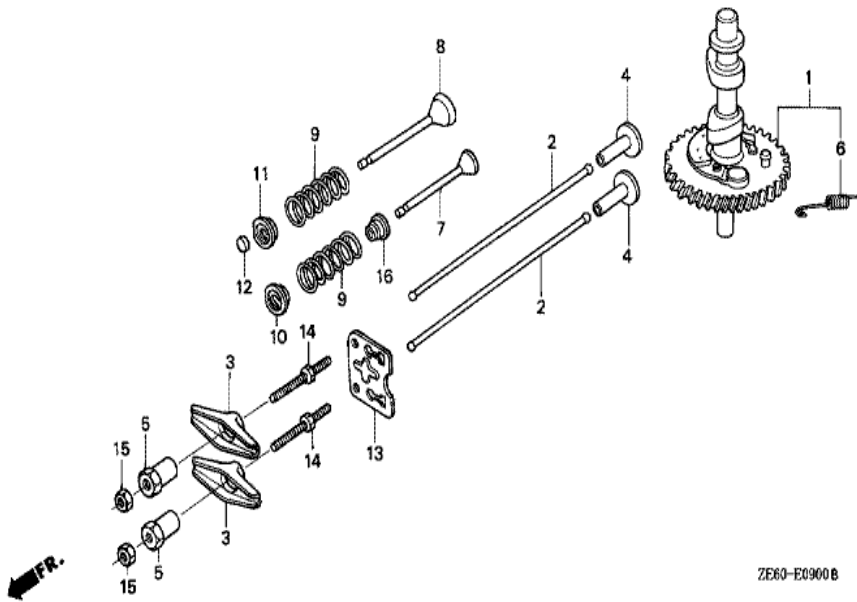

ZE60-E0900B

<u>Ref</u>	<u>Partnumber</u>	<u>Description</u>	<u>GXV120</u>	<u>Serial Numbers</u>
001	14100-ZE6-W10	CAMSHAFT ASSY.	1	
002	14410-ZE0-010	ROD, PUSH	2	
003	14431-ZE1-000	ARM, VALVE ROCKER	2	
004	14441-ZE1-010	LIFTER, VALVE	2	2514531
005	14451-ZE1-013	PIVOT, ROCKER ARM	2	2450339
006	14568-ZE1-000	SPRING, WEIGHT RETURN	1	
007	14711-ZE0-010	VALVE, IN.	1	
008	14721-ZE6-010	VALVE, EX.	1	1969444
009	14751-ZE1-000	SPRING, VALVE	2	
010	14771-ZE1-000	RETAINER, IN. VALVE SPRING	1	2508721
011	14771-ZE1-000	RETAINER, IN. VALVE SPRING	1	2508721
013	14791-ZE0-010	PLATE, PUSH ROD GUIDE	1	1163731
014	90012-ZE0-010	BOLT, PIVOT, 8MM	2	1163731
<u>Ref</u>	<u>Partnumber</u>	<u>Description</u>	<u>GXV120</u>	<u>Serial Numbers</u>
015	90206-ZE1-000	NUT, PIVOT ADJUSTING	2	
016	12209-ZE6-003	SEAL, VALVE STEM	1	2554751