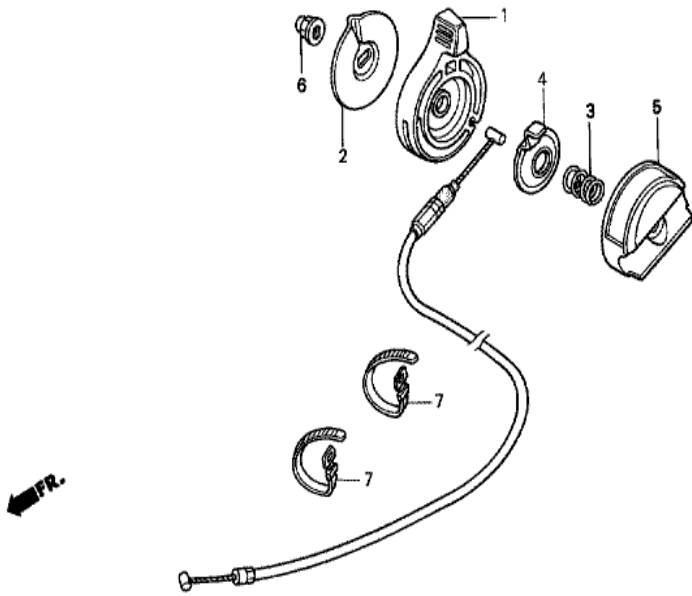

ZB60-EA003

Ref	Partnumber	Description	GXV120	Serial Numbers
001	17851-VA4-000	LEVER, THROTTLE	1	
002	17857-VA4-000	PLATE, THROTTLE LEVER	1	
003	17858-VA4-000	SPRING, THROTTLE LEVER	1	
004	17859-VA4-000	SEAT, SPRING	1	
005	54231-VB5-800	COVER, CONTROL	1	
006	94050-06000	NUT, FLANGE, 6MM	1