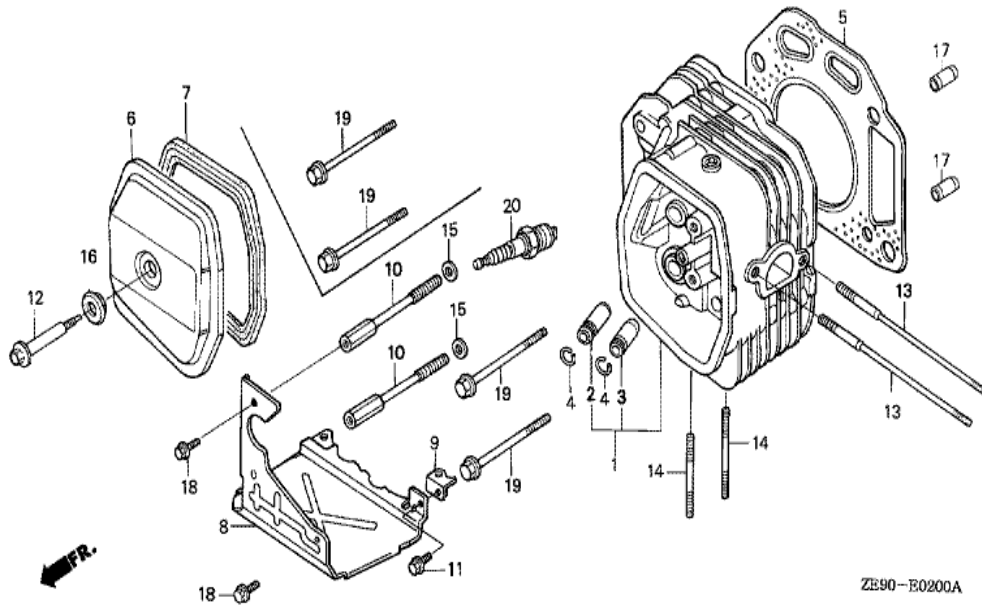

Ref	Partnumber	Description	GXV340	Serial Numbers
001	122A0-ZE9-000	HEAD COMP., CYLINDER	1	
002	12204-ZE2-315	GUIDE, IN. VALVE (OS)	(1)	2040829
003	12205-ZE2-305	GUIDE, EX. VALVE (OS)	(1)	
004	12216-ZE2-300	CLIP, VALVE GUIDE	2	
005	12251-ZE9-000	GASKET, CYLINDER HEAD	1	1013589
005	12251-ZE9-010	GASKET, CYLINDER HEAD	1	1013590
006	12310-ZE8-000	COVER, HEAD	1	
007	12391-ZE8-000	PACKING, HEAD COVER	1	
008	18345-ZE9-000	COVER COMP., UNDER	(1)	
009	18347-ZE8-000	STAY COMP., UNDER COVER	(1)	
010	90003-ZE8-003	BOLT, SPECIAL HEAD COVER	(2)	
011	90013-883-000	BOLT, FLANGE, 6X12 (CT200)	(1)	
012	90014-ZE8-000	BOLT, HEAD COVER	1	
Ref	Partnumber	Description	GXV340	Serial Numbers
013	90042-ZE8-000	BOLT, STUD, 8X131.5	2	
014	90047-ZE2-000	BOLT, STUD, 8X47	2	
015	90438-463-000	WASHER, SPECIAL, 11X21X2.3	(2)	
016	90441-ZE2-000	WASHER COMP., HEAD COVER	1	1010000
016	90441-ZE2-010	WASHER COMP., HEAD COVER	1	
017	94301-12200	DOWEL PIN, 12X20	2	
018	95700-0601200	BOLT, FLANGE, 6X12	(3)	
019	95725-1008000	BOLT, FLANGE, 10X80	2	
020	98079-55846	PLUG, SPARK (BPR5ES) (NGK)	1	
020	98079-55855	PLUG, SPARK (W16EPR-U) (DENSO)	1