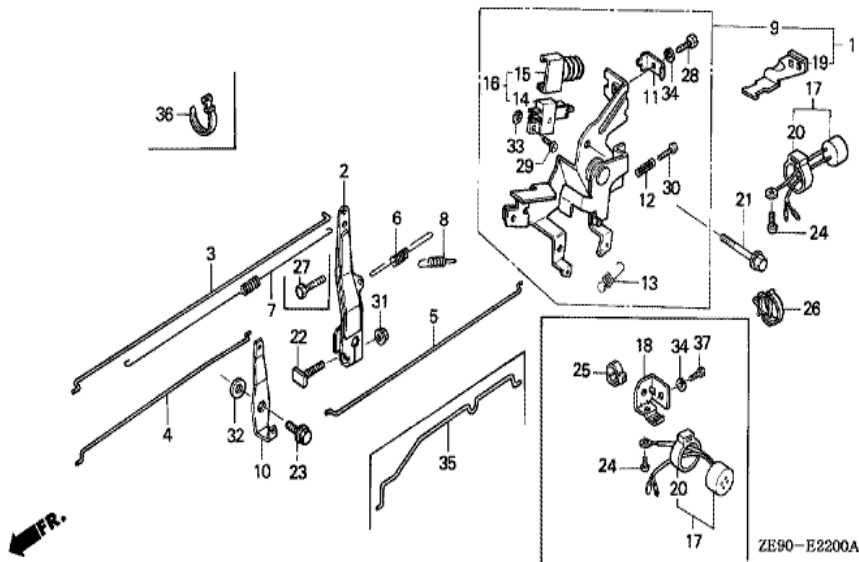

ZE90-E2200A

Ref	Partnumber	Description	GXV340	Serial Numbers
002	16551-ZE8-000	ARM, GOVERNOR	1	
003	16555-ZE9-000	ROD, GOVERNOR	1	
004	16556-ZE9-000	ROD, CHOKE	1	
005	16557-ZE8-000	ROD, JOINT	1	
006	16561-ZE9-000	SPRING, GOVERNOR	1	
006	16561-ZE9-010	SPRING, GOVERNOR	1	
007	16562-ZE8-000	SPRING, THROTTLE RETURN	1	
008	16563-ZE8-000	SPRING, GOVERNOR PRIMARY	1	
009	16570-ZE8-010	CONTROL ASSY.	1	1019388
009	16570-ZE8-020	CONTROL ASSY.	1	
010	16575-ZE8-000	LEVER, CHOKE JOINT	1	
011	16576-891-000	HOLDER, CABLE	1	
012	16584-883-300	SPRING, CONTROL ADJUSTING	1	
<u>Ref</u>	<u>Partnumber</u>	<u>Description</u>	<u>GXV340</u>	<u>Serial Numbers</u>
013	16592-732-700	SPRING, CABLE RETURN	1	1035016
013	16592-ZE1-810	SPRING, CABLE RETURN	1	1010250
014	35330-ZG1-751	SWITCH ASSY., ENGINE	1	
015	35336-750-003	COVER, SWITCH	1	
016	36100-ZE8-003	SWITCH ASSY., ENGINE STOP	1	
021	90013-883-000	BOLT, FLANGE, 6X12 (CT200)	1	
022	90015-ZE5-010	BOLT, GOVERNOR ARM	1	1035471
023	90015-ZE8-000	BOLT, FLANGE, 6MM	1	
027	92000-060220A	BOLT, HEX., 6X22	1	1035470
028	92300-050161A	BOLT, RECESSED, 5X16	1	2062468
029	93500-040140A	SCREW, PAN, 4X14	1	
030	93500-050200A	SCREW, PAN, 5X20	1	
031	94050-06000	NUT, FLANGE, 6MM	1	
033	94111-04000	WASHER, SPRING, 4MM	1	
034	94111-05000	WASHER, SPRING, 5MM	2