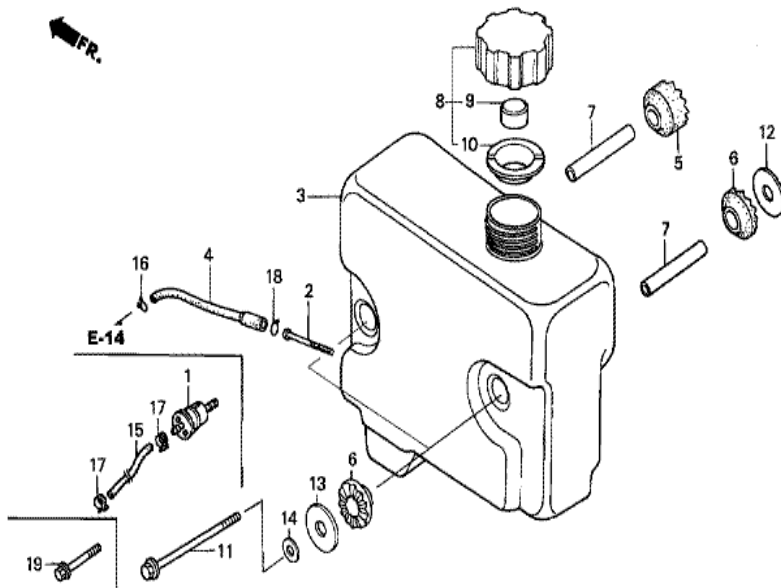

ZE90-E1700A

<u>Ref</u>	<u>Partnumber</u>	<u>Description</u>	<u>GXV340</u>	<u>Serial Numbers</u>
002	16952-ZE6-000	STRAINER, FUEL	(1)	
003	17510-ZE9-000	TANK, FUEL	(1)	
004	17512-ZE9-000	TUBE, FUEL	(1)	
005	17516-ZE8-000	RUBBER B, TANK MOUNTING	(1)	
006	17516-896-700	RUBBER B, TANK MOUNTING	(3)	
007	17518-ZE8-000	COLLAR, TANK SETTING	(2)	
008	17620-ZE8-000	CAP ASSY., FUEL TANK	(1)	
009	17622-888-010	SPONGE, FUEL CAP BREATHER	(1)	
010	17624-ZE6-000	PACKING, FUEL CAP	(1)	
011	90006-ZE8-000	BOLT, HEX. CAP, 8X92	(2)	
012	90455-ZE8-000	WASHER COMP., TANK MOUNTING	(2)	
013	90455-896-700	WASHER, TANK MOUNTING	(2)	
014	94101-08000	WASHER, PLAIN, 8MM	(2)	
<u>Ref</u>	<u>Partnumber</u>	<u>Description</u>	<u>GXV340</u>	<u>Serial Numbers</u>
016	95002-02080	CLIP, TUBE (B8)	(1)	
018	95002-70000	CLIP, TUBE (C11)	(1)