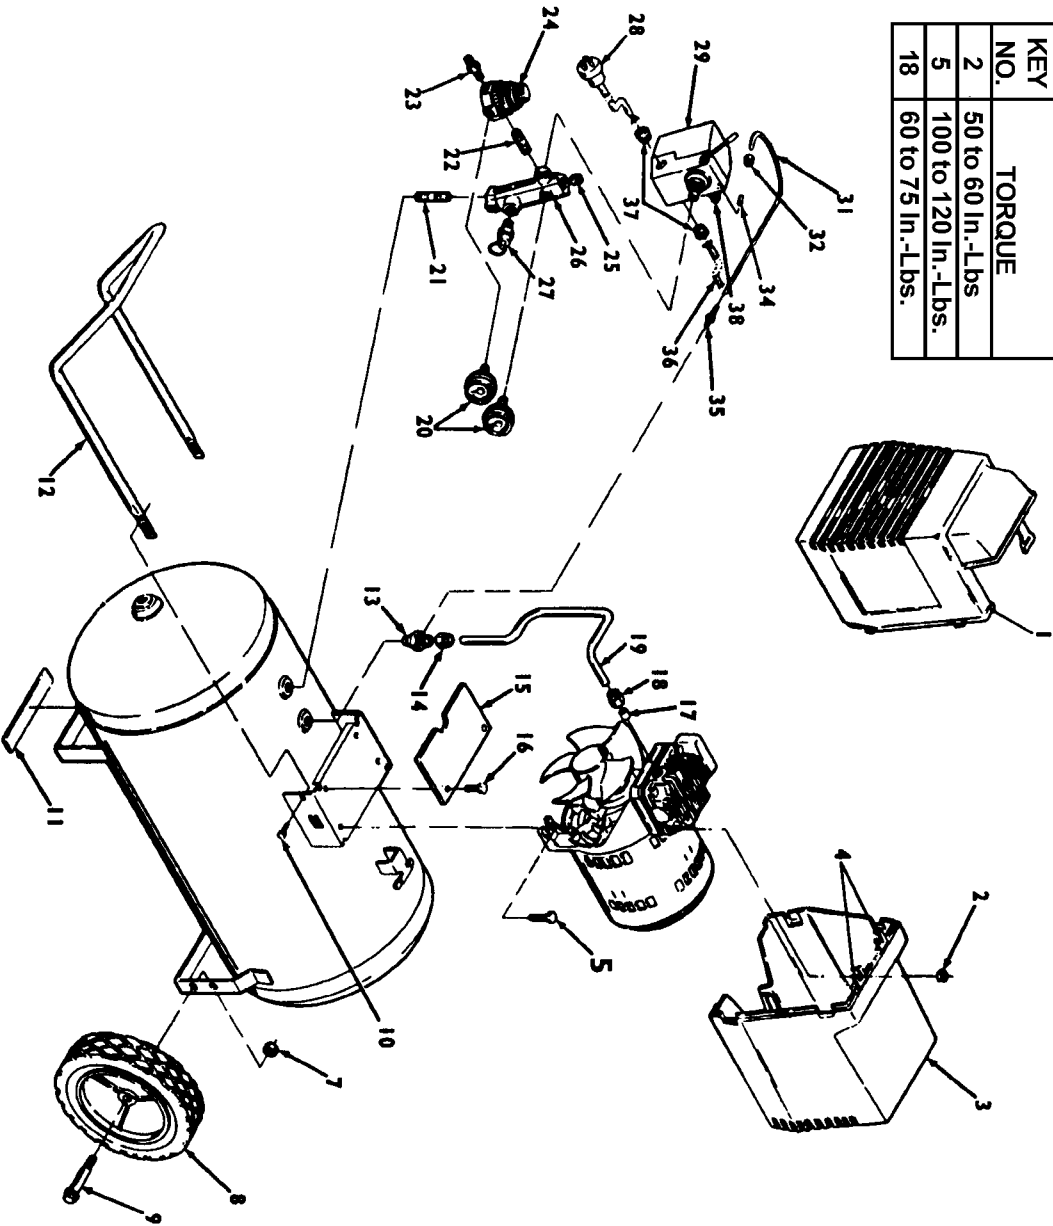

## Parts List for IR100E8AD Type 0

Item Number	Part Number	Description	Qty Required
1	000000-00	No Longer Available	1
2	038738-00	NUT	2
3	000000-00	No Longer Available	1
4	CAC-1121	BRACKET SHROUD	2
5	SSF-928	SCREW .313-18X.875 H	2
7	SSF-8080-ZN	NUT .375-16 UNC-2B H	2
8	000000-00	No Longer Available	2
9	CAC-60	BOLT .375-16X2.25 UN	2
10	SSF-981	SCREW .250-14X.500 H	2
11	SUDL-6-1	STRIP RUBBER FOOT	1
12	000000-00	No Longer Available	1
13	A19711	VALVE CHECK 1/2NPT X	1
14	SSP-7813	ASSY NUT SLEEVE 3/8	1
15	000000-00	No Longer Available	1
16	SSN-8001	FASTENER RATCHET NYL	2
17	CAC-1120	SLEEVE SILICONE	1
18	SSP-7821-1	NUT .563-18 UNF HEX	1
19	000000-00	No Longer Available	1
20	Z-D23004	GAUGE 1.5OD 200PSI .	2
21	SS-2072-1	NIPPLE .375 NPT X 1.	1
22	N053094	NIPPLE	1
23	D26889	ADAPTER .25 NPT X .2	1
24	CAC-4296-1	REGULATOR 3PORT P2 L	1
25	SS-3222-CD	PLUG PIPE	1
26	000000-00	No Longer Available	1
27	000000-00	No Longer Available	1
28	SUDL-403-1	ASSY CORD POWER SJT	1

## Parts List for IR100E8AD Type 0

Item Number	Part Number	Description	Qty Required
29	000000-00	No Longer Available	1
31	CAC-1085-1	TUBE PRESSURE RELIEF	1
32	SSP-7811	ASSY NUT SLEEVE 1/4	1
34	5130039-00	SLEEVE	1
35	000000-00	No Longer Available	1
36	CAC-4215-1	ASSY CORD MOTOR SJT	1
37	33821-00	BUSHING	2
37	438010040063	HEYCO BUSHINGS	1
38	KK-4315	KIT VALVE REPLACEMENT	1
45	KK-4981	KIT MUFFLER FILTER	1
46	DAC-143	FILTER INTAKE	1
47	KK-4981	KIT MUFFLER FILTER	1
48	SSF-990	SCREW .250-20X1.25 U	6
49	000000-00	No Longer Available	1
50	000000-00	No Longer Available	2
51	000000-00	No Longer Available	1
52	000000-00	No Longer Available	1
53	SSG-8156	ORING 2.759/2.719ID	1
54	KK-4835	KIT CONNECTING ROD L	1
55	KK-4835	KIT CONNECTING ROD L	1
56	000000-00	No Longer Available	1
57	000000-00	No Longer Available	1
58	000000-00	No Longer Available	1
59	CAC-1055-1	FAN ONE CYL	1
60	000000-00	No Longer Available	1
856	000000-00	No Longer Available	1
856	N286039	DRAIN VALVE	1