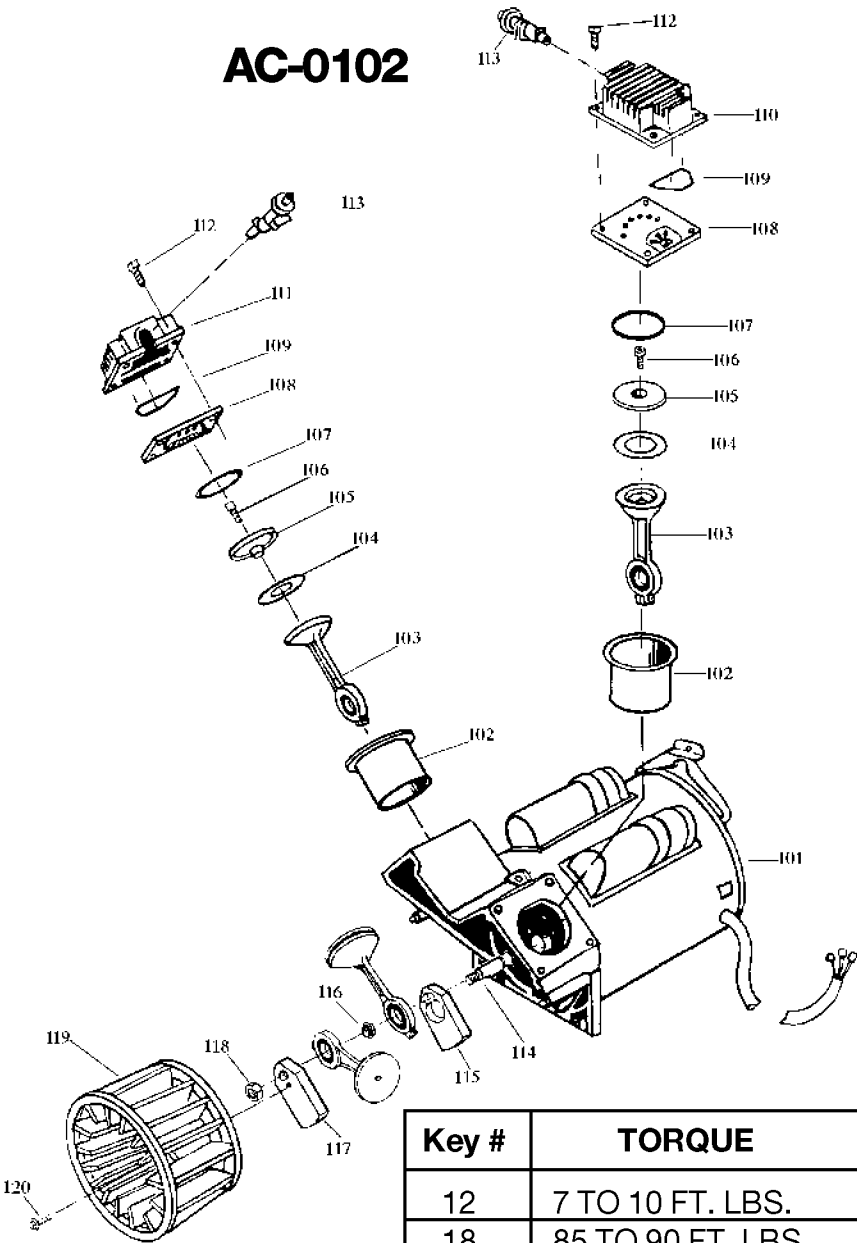

AC-0102

Key #	TORQUE
12	7 TO 10 FT. LBS.
18	85 TO 90 FT. LBS.
20	75 TO 90 IN. LBS.
* TORQUE WRENCH MUST BE USED	

Parts List for IR500TVE60V Type 2

Item Number	Part Number	Description	Qty Required
1	DAC-243	SHROUD REAR TWIN CYL	1
2	DAC-244	SHROUD FRONT TWIN CY	1
3	SSF-553-1	SCREW #10-24X.563 TH	3
4	SSG-3102	ORING .176 X .070 IS	3
5	ACG-13	COVER INTAKE MUFFLER	1
6	ACG-12	ELEMENT FILTER INTAK	1
7	SSF-554	SCREW #10-14X2.50 PA	2
8	000000-00	No Longer Available	1
9	ACG-41	TUBE OUTLET 60G RIGH	1
10	000000-00	No Longer Available	1
11	SSP-7812	ASSY NUT SLEEVE 1/2	2
12	SSF-550	NUT .750-16 UNF COMP	2
13	CAC-1120	SLEEVE SILICONE	2
14	A19711	VALVE CHECK 1/2NPT X	1
15	SS-8553	CONNECTOR BODY	1
16	SSP-7811	ASSY NUT SLEEVE 1/4	1
17	ACG-58	TUBE PRESSURE RELIEF	1
18	SSP-7811	ASSY NUT SLEEVE 1/4	1
19	000000-00	No Longer Available	1
20	33821-00	BUSHING	1
20	438010040063	HEYCO BUSHINGS	1
21	GA-360-B	GAUGE 300 PSI BACK M	1
22	TIA-4150	VALVE SAFETY 150 .25	1
23	000000-00	No Longer Available	1
24	N000323	VALVE GLOBE 200 PSI	1
25	000000-00	No Longer Available	1
26	ACG-18	CUP SADDLE MOUNT	2