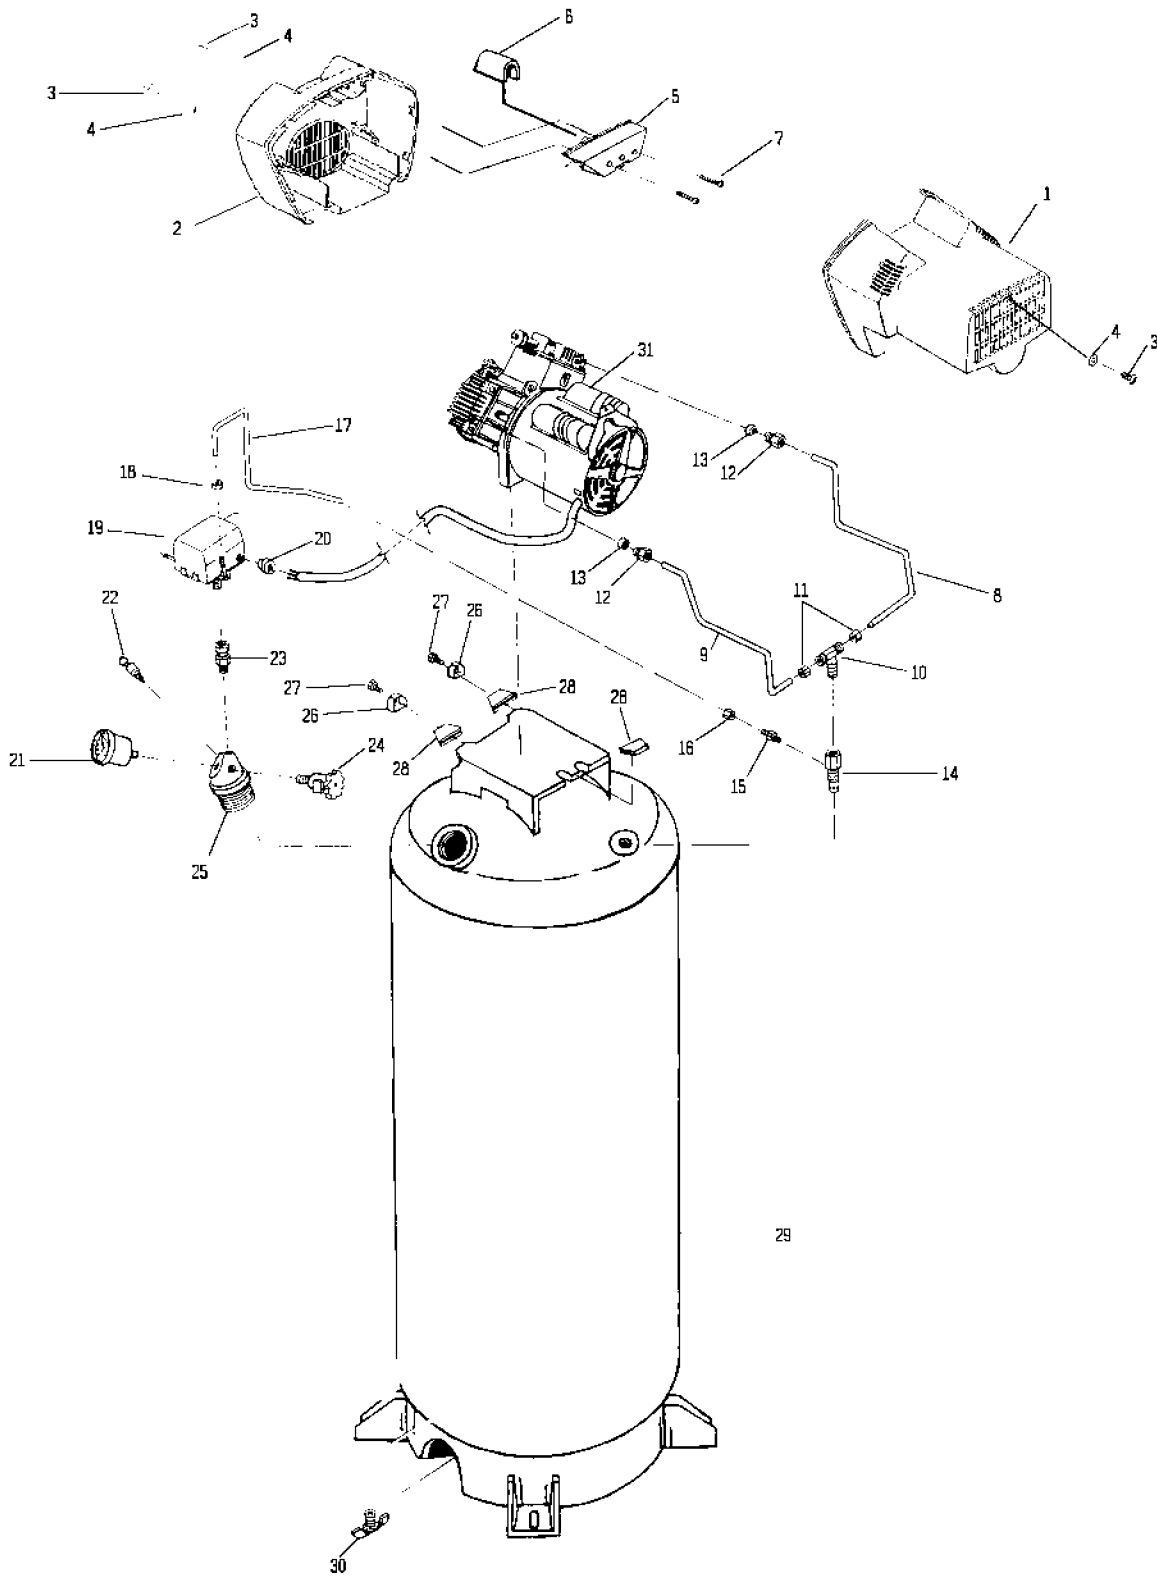

AC-0102

Key #	TORQUE
12	7 TO 10 FT. LBS.
18	85 TO 90 FT. LBS.
20	75 TO 90 IN. LBS.
* TORQUE WRENCH MUST BE USED	

Parts List for IR500TVE60V Type 2

Item Number	Part Number	Description	Qty Required
1	DAC-243	SHROUD REAR TWIN CYL	1
2	DAC-244	SHROUD FRONT TWIN CY	1
3	SSF-553-1	SCREW #10-24X.563 TH	3
4	SSG-3102	ORING .176 X .070 IS	3
5	ACG-13	COVER INTAKE MUFFLER	1
6	ACG-12	ELEMENT FILTER INTAK	1
7	SSF-554	SCREW #10-14X2.50 PA	2
8	000000-00	No Longer Available	1
9	ACG-41	TUBE OUTLET 60G RIGH	1
10	000000-00	No Longer Available	1
11	SSP-7812	ASSY NUT SLEEVE 1/2	2
12	SSF-550	NUT .750-16 UNF COMP	2
13	CAC-1120	SLEEVE SILICONE	2
14	A19711	VALVE CHECK 1/2NPT X	1
15	SS-8553	CONNECTOR BODY	1
16	SSP-7811	ASSY NUT SLEEVE 1/4	1
17	ACG-58	TUBE PRESSURE RELIEF	1
18	SSP-7811	ASSY NUT SLEEVE 1/4	1
19	000000-00	No Longer Available	1
20	33821-00	BUSHING	1
20	438010040063	HEYCO BUSHINGS	1
21	GA-360-B	GAUGE 300 PSI BACK M	1
22	TIA-4150	VALVE SAFETY 150 .25	1
23	000000-00	No Longer Available	1
24	N000323	VALVE GLOBE 200 PSI	1
25	000000-00	No Longer Available	1
26	ACG-18	CUP SADDLE MOUNT	2