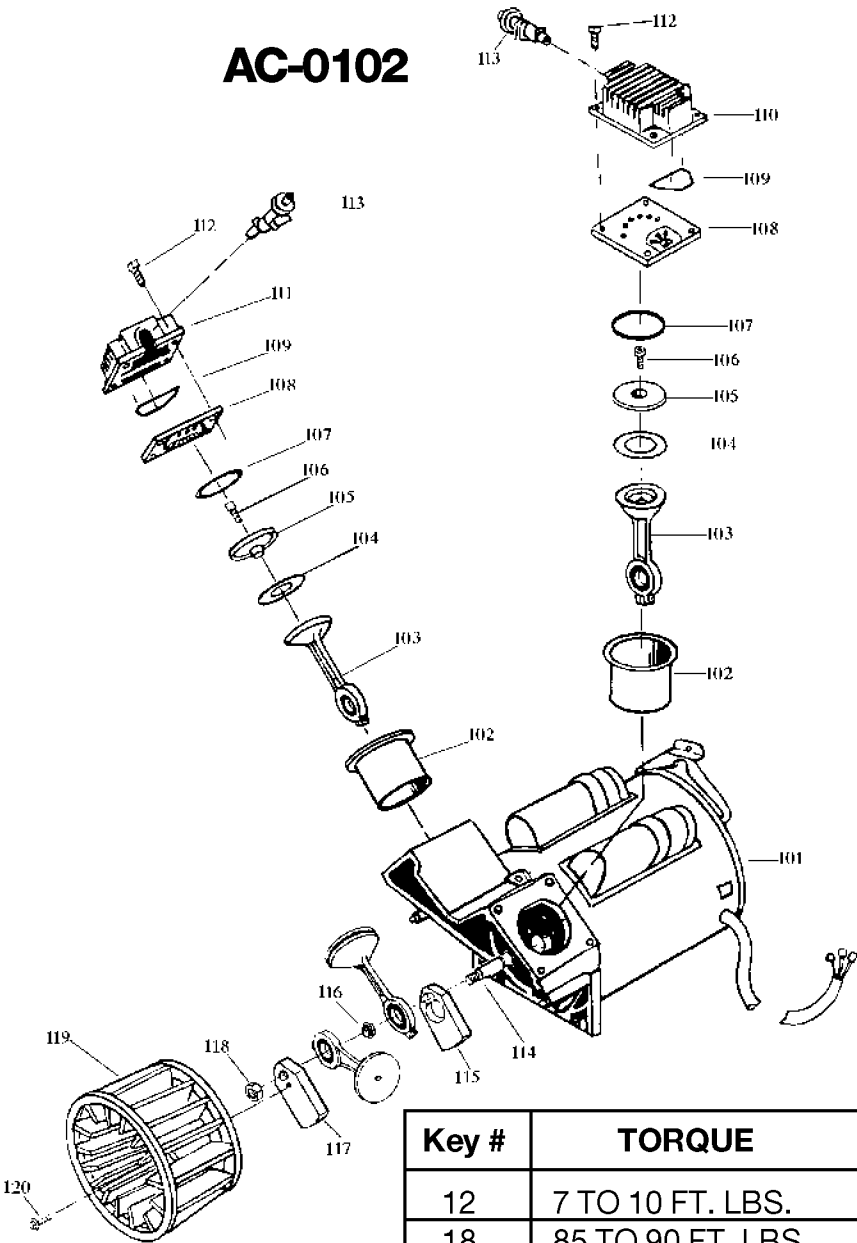

AC-0102

Key #	TORQUE
12	7 TO 10 FT. LBS.
18	85 TO 90 FT. LBS.
20	75 TO 90 IN. LBS.
* TORQUE WRENCH MUST BE USED	

Parts List for IR500TVE60V Type 3

Item Number	Part Number	Description	Qty Required
1	DAC-243	SHROUD REAR TWIN CYL	1
2	DAC-244	SHROUD FRONT TWIN CY	1
3	SSF-553-1	SCREW #10-24X.563 TH	3
4	SSG-3102	ORING .176 X .070 IS	3
5	ACG-13	COVER INTAKE MUFFLER	1
6	ACG-12	ELEMENT FILTER INTAK	1
7	SSF-554	SCREW #10-14X2.50 PA	2
8	AC-0057	TUBE OUTLET .375OD A	1
9	AC-0052	TUBE OUTLET .375OD A	1
10	000000-00	No Longer Available	1
11	SSP-7812	ASSY NUT SLEEVE 1/2	2
12	SSF-550	NUT .750-16 UNF COMP	2
13	CAC-1120	SLEEVE SILICONE	2
14	A19711	VALVE CHECK 1/2NPT X	1
15	SS-8553	CONNECTOR BODY	1
16	SSP-7811	ASSY NUT SLEEVE 1/4	1
17	ACG-58	TUBE PRESSURE RELIEF	1
18	SSP-7811	ASSY NUT SLEEVE 1/4	1
19	000000-00	No Longer Available	1
20	33821-00	BUSHING	1
20	438010040063	HEYCO BUSHINGS	1
21	GA-360-B	GAUGE 300 PSI BACK M	1
22	TIA-4150	VALVE SAFETY 150 .25	1
23	000000-00	No Longer Available	1
24	N000323	VALVE GLOBE 200 PSI	1
25	000000-00	No Longer Available	1
26	ACG-18	CUP SADDLE MOUNT	2