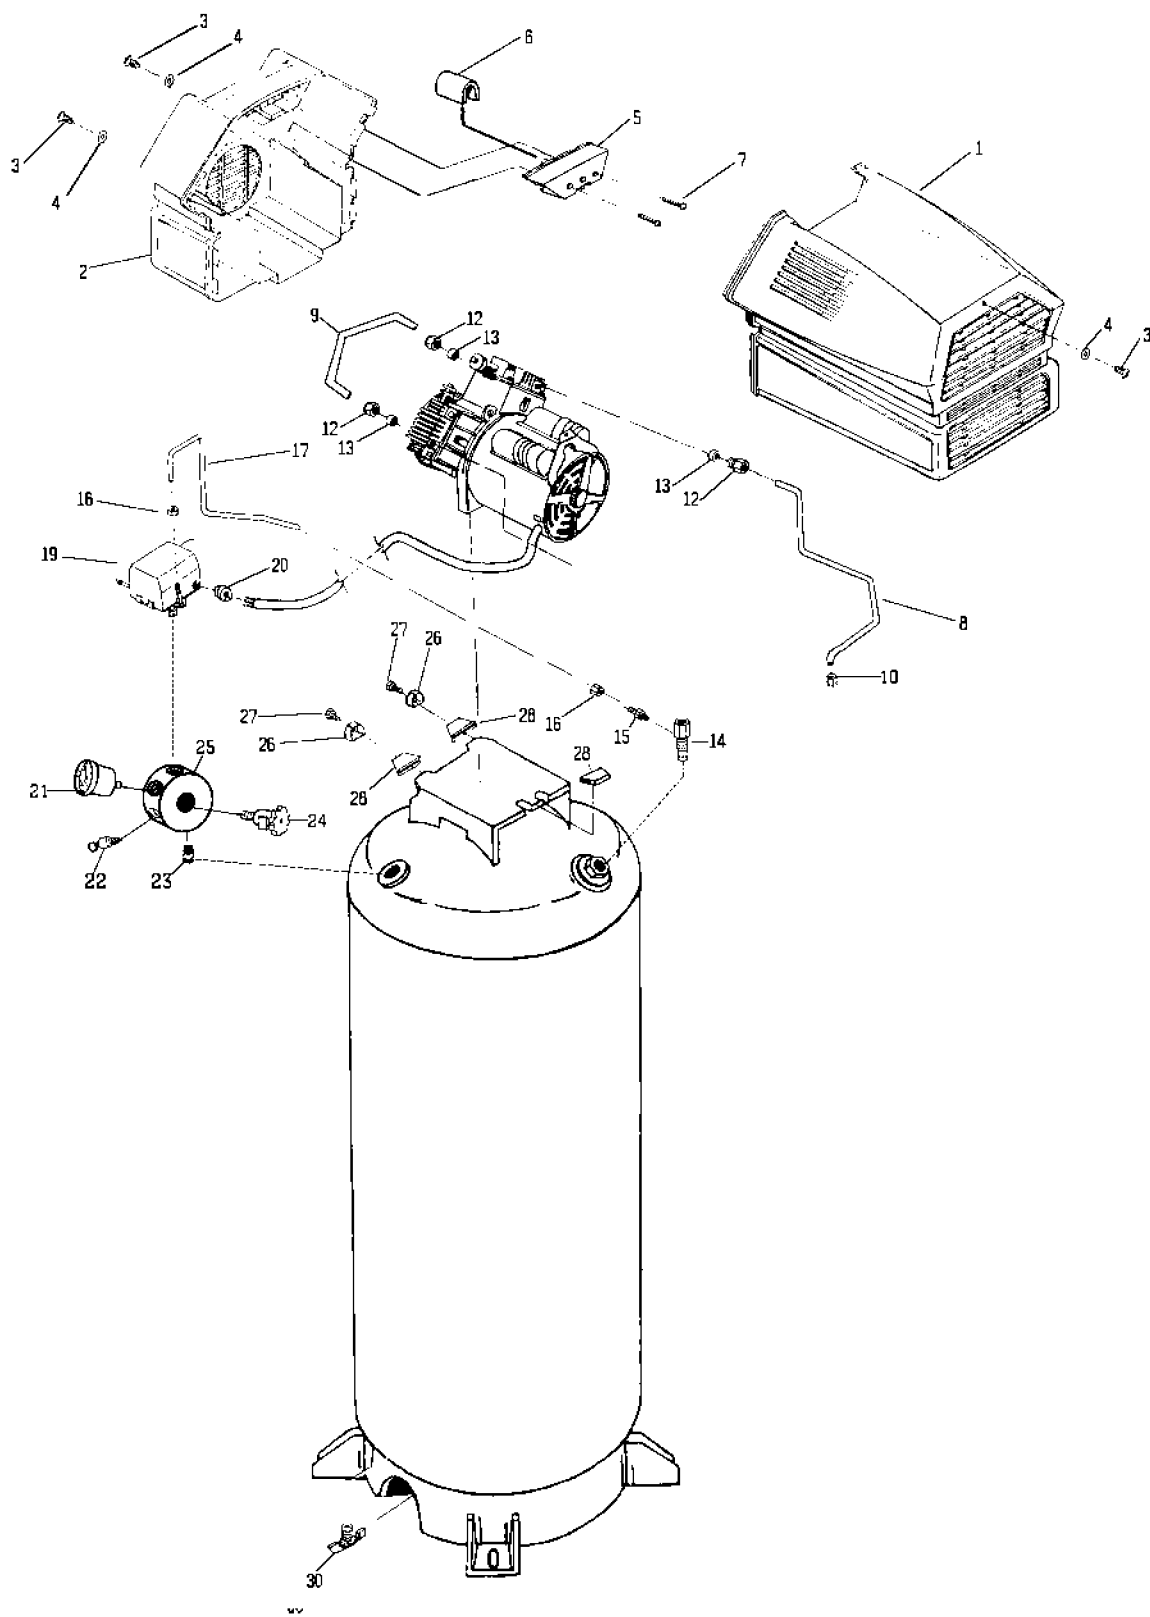

AC-0102

Key #	TORQUE
12	7 TO 10 FT. LBS.
18	85 TO 90 FT. LBS.
20	75 TO 90 IN. LBS.
* TORQUE WRENCH MUST BE USED	

Parts List for IR500TVE60V Type 3

Item Number	Part Number	Description	Qty Required
1	DAC-243	SHROUD REAR TWIN CYL	1
2	DAC-244	SHROUD FRONT TWIN CY	1
3	SSF-553-1	SCREW #10-24X.563 TH	3
4	SSG-3102	ORING .176 X .070 IS	3
5	ACG-13	COVER INTAKE MUFFLER	1
6	ACG-12	ELEMENT FILTER INTAK	1
7	SSF-554	SCREW #10-14X2.50 PA	2
8	AC-0057	TUBE OUTLET .375OD A	1
9	AC-0052	TUBE OUTLET .375OD A	1
10	000000-00	No Longer Available	1
11	SSP-7812	ASSY NUT SLEEVE 1/2	2
12	SSF-550	NUT .750-16 UNF COMP	2
13	CAC-1120	SLEEVE SILICONE	2
14	A19711	VALVE CHECK 1/2NPT X	1
15	SS-8553	CONNECTOR BODY	1
16	SSP-7811	ASSY NUT SLEEVE 1/4	1
17	ACG-58	TUBE PRESSURE RELIEF	1
18	SSP-7811	ASSY NUT SLEEVE 1/4	1
19	000000-00	No Longer Available	1
20	33821-00	BUSHING	1
20	438010040063	HEYCO BUSHINGS	1
21	GA-360-B	GAUGE 300 PSI BACK M	1
22	TIA-4150	VALVE SAFETY 150 .25	1
23	000000-00	No Longer Available	1
24	N000323	VALVE GLOBE 200 PSI	1
25	000000-00	No Longer Available	1
26	ACG-18	CUP SADDLE MOUNT	2