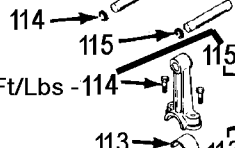

ABP-4900

TORQUE 18.1 Ft/Lbs - 101

101 - TORQUE 18.1 Ft/Lbs

101 - TORQUE 5.8 Ft/Lbs

TORQUE 18.1 Ft/Lbs - 114

101 - TORQUE 18.1 Ft/Lbs

101 - TORQUE 5.8 Ft/Lbs

101 - TORQUE 3.6 Ft/Lbs

TORQUE 18.1 Ft/Lbs

Parts List for IR5J80V1D Type 0

Item Number	Part Number	Description	Qty Required
1	N000323	VALVE GLOBE 200 PSI	1
2	A19715	VALVE CHECK 1/2NPT X	1
3	ABP-4900	PUMP	1
4	BT-226	BELT A-SEC 60.3 PITC	1
5	AC-0434	BELTGUARD OUTSIDE	1
6	AC-0433	BELTGUARD INSIDE	1
7	CAC-1004-2	BRACKET GUARD HEAD	1
8	000000-00	No Longer Available	1
9	000000-00	No Longer Available	1
11	5140110-49	PRESSURE SWITCH	1
12	000000-00	No Longer Available	1
13	000000-00	No Longer Available	1
14	SUDL-65	KEY MOTOR SHAFT	1
18	D26719	MOTOR OL 240V 2POLE	1
19	SS-559	SCREW .313-18X.375 S	1
20	000000-00	No Longer Available	1
21	000000-00	No Longer Available	1
22	N286039	DRAIN VALVE	1
24	SSF-3159	SCREW .375-16X2.00 H	1
25	SSF-3140-ZN	SCREW .375-16X1.00 H	1
26	SSF-8131	NUT SPEED 8AB U TYPE	1
27	SSF-8111-ZN	NUT .375-16 HEX WHIZ	1
28	SSF-953-ZN	SCREW #10X.625 HHW S	1
29	91895680	SCREW .250-20X.750 H	1
31	SS-8553	CONNECTOR BODY	1
32	SSW-7482	CONNECTOR CONDUIT 3/	2
33	000000-00	No Longer Available	1