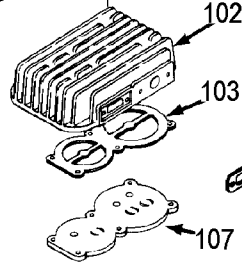

ABP-4900

TORQUE 18.1 Ft/Lbs - 101

101 - TORQUE 18.1 Ft/Lbs

101 - TORQUE 5.8 Ft/Lbs

TORQUE 18.1 Ft/Lbs - 114

101 - TORQUE 18.1 Ft/Lbs

101 - TORQUE 5.8 Ft/Lbs

101 - TORQUE 3.6 Ft/Lbs

TORQUE 18.1 Ft/Lbs

Parts List for IR5J80V1D Type 0

Item Number	Part Number	Description	Qty Required
1	N000323	VALVE GLOBE 200 PSI	1
2	A19715	VALVE CHECK 1/2NPT X	1
3	ABP-4900	PUMP	1
4	BT-226	BELT A-SEC 60.3 PITC	1
5	AC-0434	BELTGUARD OUTSIDE	1
6	AC-0433	BELTGUARD INSIDE	1
7	CAC-1004-2	BRACKET GUARD HEAD	1
8	000000-00	No Longer Available	1
9	000000-00	No Longer Available	1
11	5140110-49	PRESSURE SWITCH	1
12	000000-00	No Longer Available	1
13	000000-00	No Longer Available	1
14	SUDL-65	KEY MOTOR SHAFT	1
18	D26719	MOTOR OL 240V 2POLE	1
19	SS-559	SCREW .313-18X.375 S	1
20	000000-00	No Longer Available	1
21	000000-00	No Longer Available	1
22	N286039	DRAIN VALVE	1
24	SSF-3159	SCREW .375-16X2.00 H	1
25	SSF-3140-ZN	SCREW .375-16X1.00 H	1
26	SSF-8131	NUT SPEED 8AB U TYPE	1
27	SSF-8111-ZN	NUT .375-16 HEX WHIZ	1
28	SSF-953-ZN	SCREW #10X.625 HHW S	1
29	91895680	SCREW .250-20X.750 H	1
31	SS-8553	CONNECTOR BODY	1
32	SSW-7482	CONNECTOR CONDUIT 3/	2
33	000000-00	No Longer Available	1