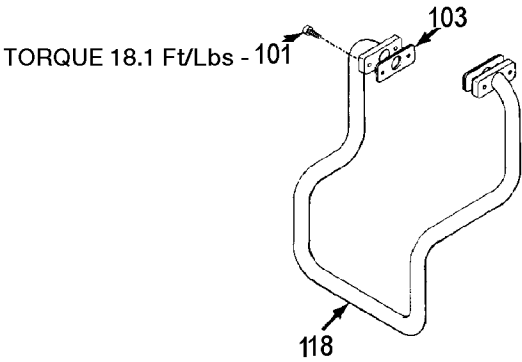

ABP-4900

TORQUE 18.1 Ft/Lbs - 101

101 - TORQUE 18.1 Ft/Lbs

101 - TORQUE 5.8 Ft/Lbs

TORQUE 18.1 Ft/Lbs - 114

101 - TORQUE 18.1 Ft/Lbs

101 - TORQUE 5.8 Ft/Lbs

101 - TORQUE 3.6 Ft/Lbs

TORQUE 18.1 Ft/Lbs

Parts List for IR5J80V1D Type 0

Item Number	Part Number	Description	Qty Required
1	N000323	VALVE GLOBE 200 PSI	1
2	A19715	VALVE CHECK 1/2NPT X	1
3	ABP-4900	PUMP	1
4	BT-226	BELT A-SEC 60.3 PITC	1
5	AC-0434	BELTGUARD OUTSIDE	1
6	AC-0433	BELTGUARD INSIDE	1
7	CAC-1004-2	BRACKET GUARD HEAD	1
8	000000-00	No Longer Available	1
9	000000-00	No Longer Available	1
11	5140110-49	PRESSURE SWITCH	1
12	000000-00	No Longer Available	1
13	000000-00	No Longer Available	1
14	SUDL-65	KEY MOTOR SHAFT	1
18	D26719	MOTOR OL 240V 2POLE	1
19	SS-559	SCREW .313-18X.375 S	1
20	000000-00	No Longer Available	1
21	000000-00	No Longer Available	1
22	N286039	DRAIN VALVE	1
24	SSF-3159	SCREW .375-16X2.00 H	1
25	SSF-3140-ZN	SCREW .375-16X1.00 H	1
26	SSF-8131	NUT SPEED 8AB U TYPE	1
27	SSF-8111-ZN	NUT .375-16 HEX WHIZ	1
28	SSF-953-ZN	SCREW #10X.625 HHW S	1
29	91895680	SCREW .250-20X.750 H	1
31	SS-8553	CONNECTOR BODY	1
32	SSW-7482	CONNECTOR CONDUIT 3/	2
33	000000-00	No Longer Available	1