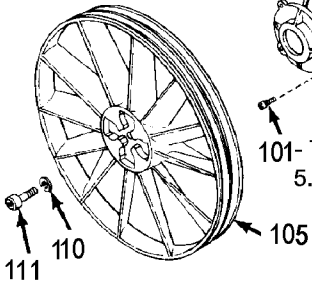

ABP-4900

TORQUE 18.1 Ft/Lbs - 101

101 - TORQUE 18.1 Ft/Lbs

101 - TORQUE 5.8 Ft/Lbs

TORQUE 18.1 Ft/Lbs - 114

101 - TORQUE 18.1 Ft/Lbs

101 - TORQUE 5.8 Ft/Lbs

101 - TORQUE 3.6 Ft/Lbs

TORQUE 18.1 Ft/Lbs

Parts List for IR5J80V1D Type 0

Item Number	Part Number	Description	Qty Required
1	N000323	VALVE GLOBE 200 PSI	1
2	A19715	VALVE CHECK 1/2NPT X	1
3	ABP-4900	PUMP	1
4	BT-226	BELT A-SEC 60.3 PITC	1
5	AC-0434	BELTGUARD OUTSIDE	1
6	AC-0433	BELTGUARD INSIDE	1
7	CAC-1004-2	BRACKET GUARD HEAD	1
8	000000-00	No Longer Available	1
9	000000-00	No Longer Available	1
11	5140110-49	PRESSURE SWITCH	1
12	000000-00	No Longer Available	1
13	000000-00	No Longer Available	1
14	SUDL-65	KEY MOTOR SHAFT	1
18	D26719	MOTOR OL 240V 2POLE	1
19	SS-559	SCREW .313-18X.375 S	1
20	000000-00	No Longer Available	1
21	000000-00	No Longer Available	1
22	N286039	DRAIN VALVE	1
24	SSF-3159	SCREW .375-16X2.00 H	1
25	SSF-3140-ZN	SCREW .375-16X1.00 H	1
26	SSF-8131	NUT SPEED 8AB U TYPE	1
27	SSF-8111-ZN	NUT .375-16 HEX WHIZ	1
28	SSF-953-ZN	SCREW #10X.625 HHW S	1
29	91895680	SCREW .250-20X.750 H	1
31	SS-8553	CONNECTOR BODY	1
32	SSW-7482	CONNECTOR CONDUIT 3/	2
33	000000-00	No Longer Available	1