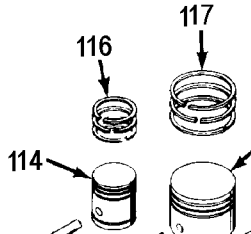

ABP-4900

TORQUE 18.1 Ft/Lbs - 101

101 - TORQUE 18.1 Ft/Lbs

101 - TORQUE 5.8 Ft/Lbs

TORQUE 18.1 Ft/Lbs - 114

101 - TORQUE 18.1 Ft/Lbs

101 - TORQUE 5.8 Ft/Lbs

101 - TORQUE 3.6 Ft/Lbs

TORQUE 18.1 Ft/Lbs

Parts List for IR5J80V1D Type 0

Item Number	Part Number	Description	Qty Required
1	N000323	VALVE GLOBE 200 PSI	1
2	A19715	VALVE CHECK 1/2NPT X	1
3	ABP-4900	PUMP	1
4	BT-226	BELT A-SEC 60.3 PITC	1
5	AC-0434	BELTGUARD OUTSIDE	1
6	AC-0433	BELTGUARD INSIDE	1
7	CAC-1004-2	BRACKET GUARD HEAD	1
8	000000-00	No Longer Available	1
9	000000-00	No Longer Available	1
11	5140110-49	PRESSURE SWITCH	1
12	000000-00	No Longer Available	1
13	000000-00	No Longer Available	1
14	SUDL-65	KEY MOTOR SHAFT	1
18	D26719	MOTOR OL 240V 2POLE	1
19	SS-559	SCREW .313-18X.375 S	1
20	000000-00	No Longer Available	1
21	000000-00	No Longer Available	1
22	N286039	DRAIN VALVE	1
24	SSF-3159	SCREW .375-16X2.00 H	1
25	SSF-3140-ZN	SCREW .375-16X1.00 H	1
26	SSF-8131	NUT SPEED 8AB U TYPE	1
27	SSF-8111-ZN	NUT .375-16 HEX WHIZ	1
28	SSF-953-ZN	SCREW #10X.625 HHW S	1
29	91895680	SCREW .250-20X.750 H	1
31	SS-8553	CONNECTOR BODY	1
32	SSW-7482	CONNECTOR CONDUIT 3/	2
33	000000-00	No Longer Available	1