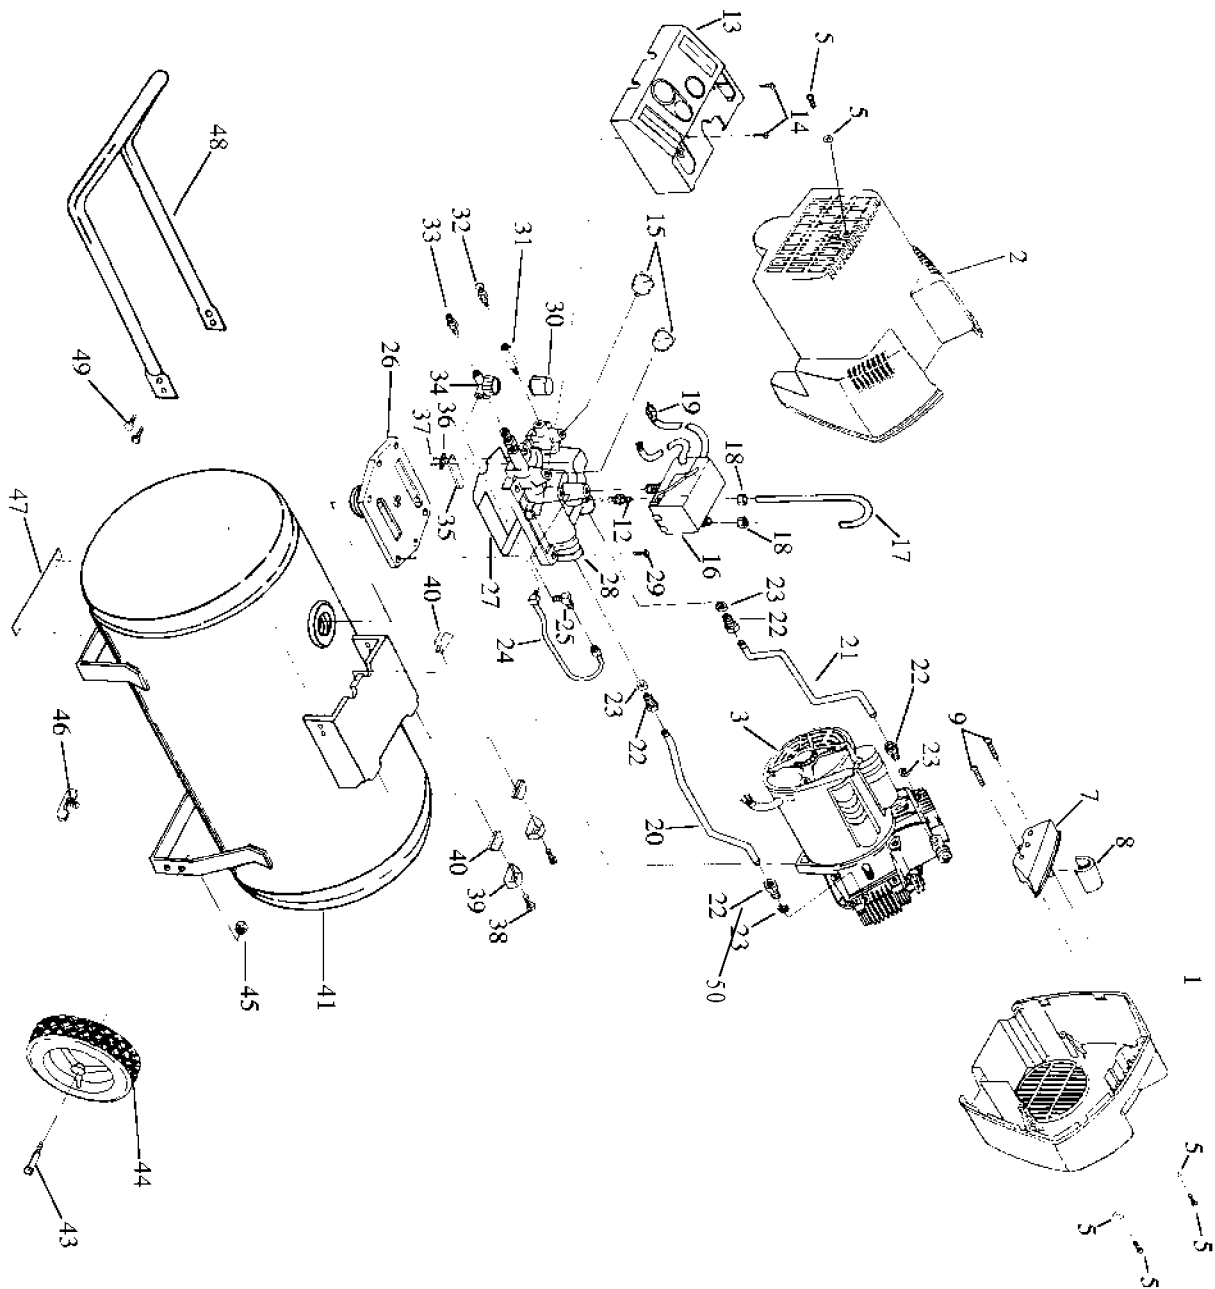

ACG-4000-1

Key #	TORQUE
12	7 TO 10 FT. LBS.
18	85 TO 90 FT. LBS.
20	75 TO 90 IN. LBS.
* TORQUE WRENCH MUST BE USED	

Parts List for IRC500TVE30 Type 0

Item Number	Part Number	Description	Qty Required
1	DAC-244	SHROUD FRONT TWIN CY	1
2	DAC-243	SHROUD REAR TWIN CYL	1
3	000000-00	No Longer Available	1
5	ACG-408	ASSY FASTENER	1
7	ACG-13	COVER INTAKE MUFFLER	1
8	ACG-12	ELEMENT FILTER INTAK	1
9	SSF-554	SCREW #10-14X2.50 PA	2
12	SS-8553	CONNECTOR BODY	1
14	000000-00	No Longer Available	2
15	Z-D23004	GAUGE 1.5OD 200PSI .	2
16	000000-00	No Longer Available	1
17	000000-00	No Longer Available	1
18	000000-00	No Longer Available	1
19	SUDL-415-1	ASSY CORD POWER ST	1
20	000000-00	No Longer Available	1
21	ACG-38	TUBE OUTLET RIGHT HO	1
22	SSF-550	NUT .750-16 UNF COMP	4
23	CAC-1369	SLEEVE SILICONE FOR	4
24	000000-00	No Longer Available	1
25	SSP-6422	ELBOW	1
26	000000-00	No Longer Available	1
27	000000-00	No Longer Available	1
28	000000-00	No Longer Available	1
29	SSF-990	SCREW .250-20X1.25 U	6
30	000000-00	No Longer Available	1
31	000000-00	No Longer Available	1
32	97503734	VALVE SAFETY 150 .12	1