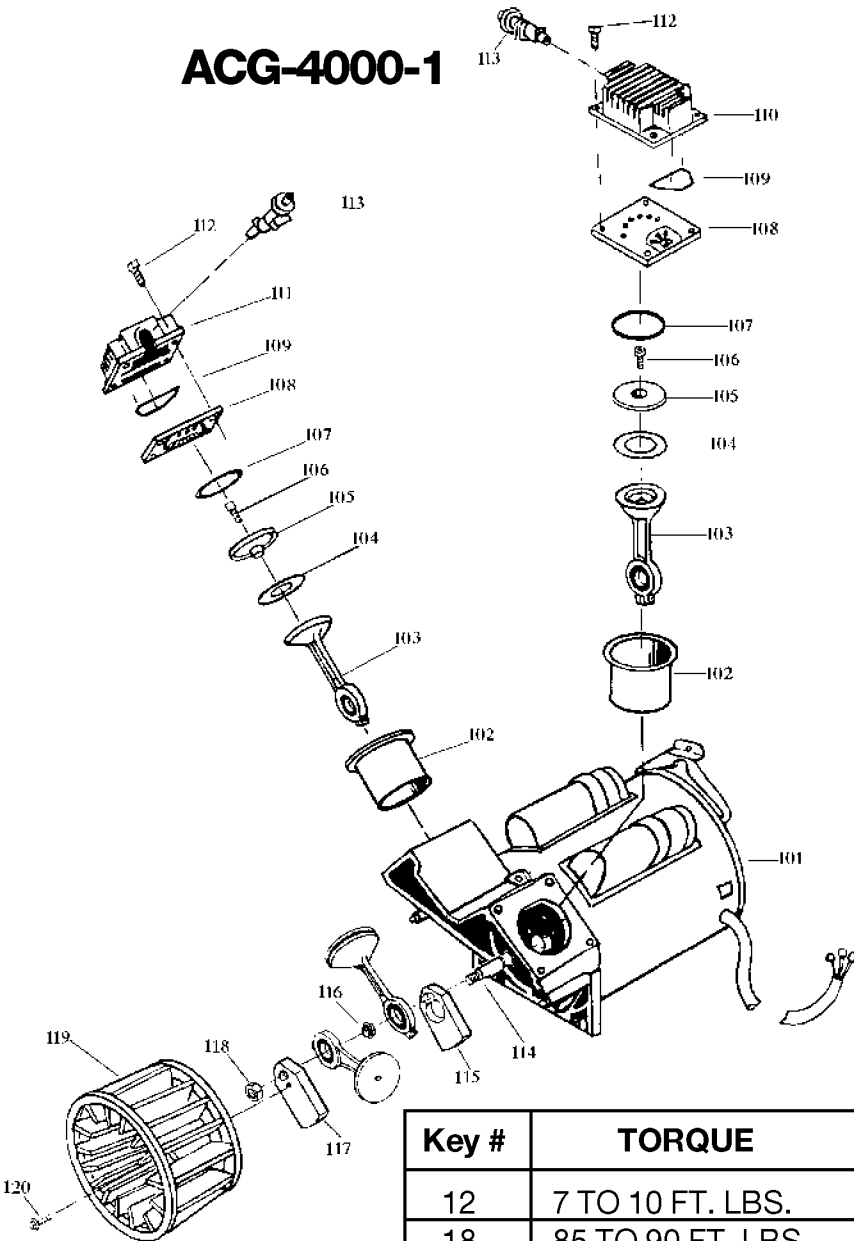

ACG-4000-1

Key #	TORQUE
12	7 TO 10 FT. LBS.
18	85 TO 90 FT. LBS.
20	75 TO 90 IN. LBS.
* TORQUE WRENCH MUST BE USED	

Parts List for IRC500TVE30 Type 0

Item Number	Part Number	Description	Qty Required
1	DAC-244	SHROUD FRONT TWIN CY	1
2	DAC-243	SHROUD REAR TWIN CYL	1
3	000000-00	No Longer Available	1
5	ACG-408	ASSY FASTENER	1
7	ACG-13	COVER INTAKE MUFFLER	1
8	ACG-12	ELEMENT FILTER INTAK	1
9	SSF-554	SCREW #10-14X2.50 PA	2
12	SS-8553	CONNECTOR BODY	1
14	000000-00	No Longer Available	2
15	Z-D23004	GAUGE 1.5OD 200PSI .	2
16	000000-00	No Longer Available	1
17	000000-00	No Longer Available	1
18	000000-00	No Longer Available	1
19	SUDL-415-1	ASSY CORD POWER ST	1
20	000000-00	No Longer Available	1
21	ACG-38	TUBE OUTLET RIGHT HO	1
22	SSF-550	NUT .750-16 UNF COMP	4
23	CAC-1369	SLEEVE SILICONE FOR	4
24	000000-00	No Longer Available	1
25	SSP-6422	ELBOW	1
26	000000-00	No Longer Available	1
27	000000-00	No Longer Available	1
28	000000-00	No Longer Available	1
29	SSF-990	SCREW .250-20X1.25 U	6
30	000000-00	No Longer Available	1
31	000000-00	No Longer Available	1
32	97503734	VALVE SAFETY 150 .12	1