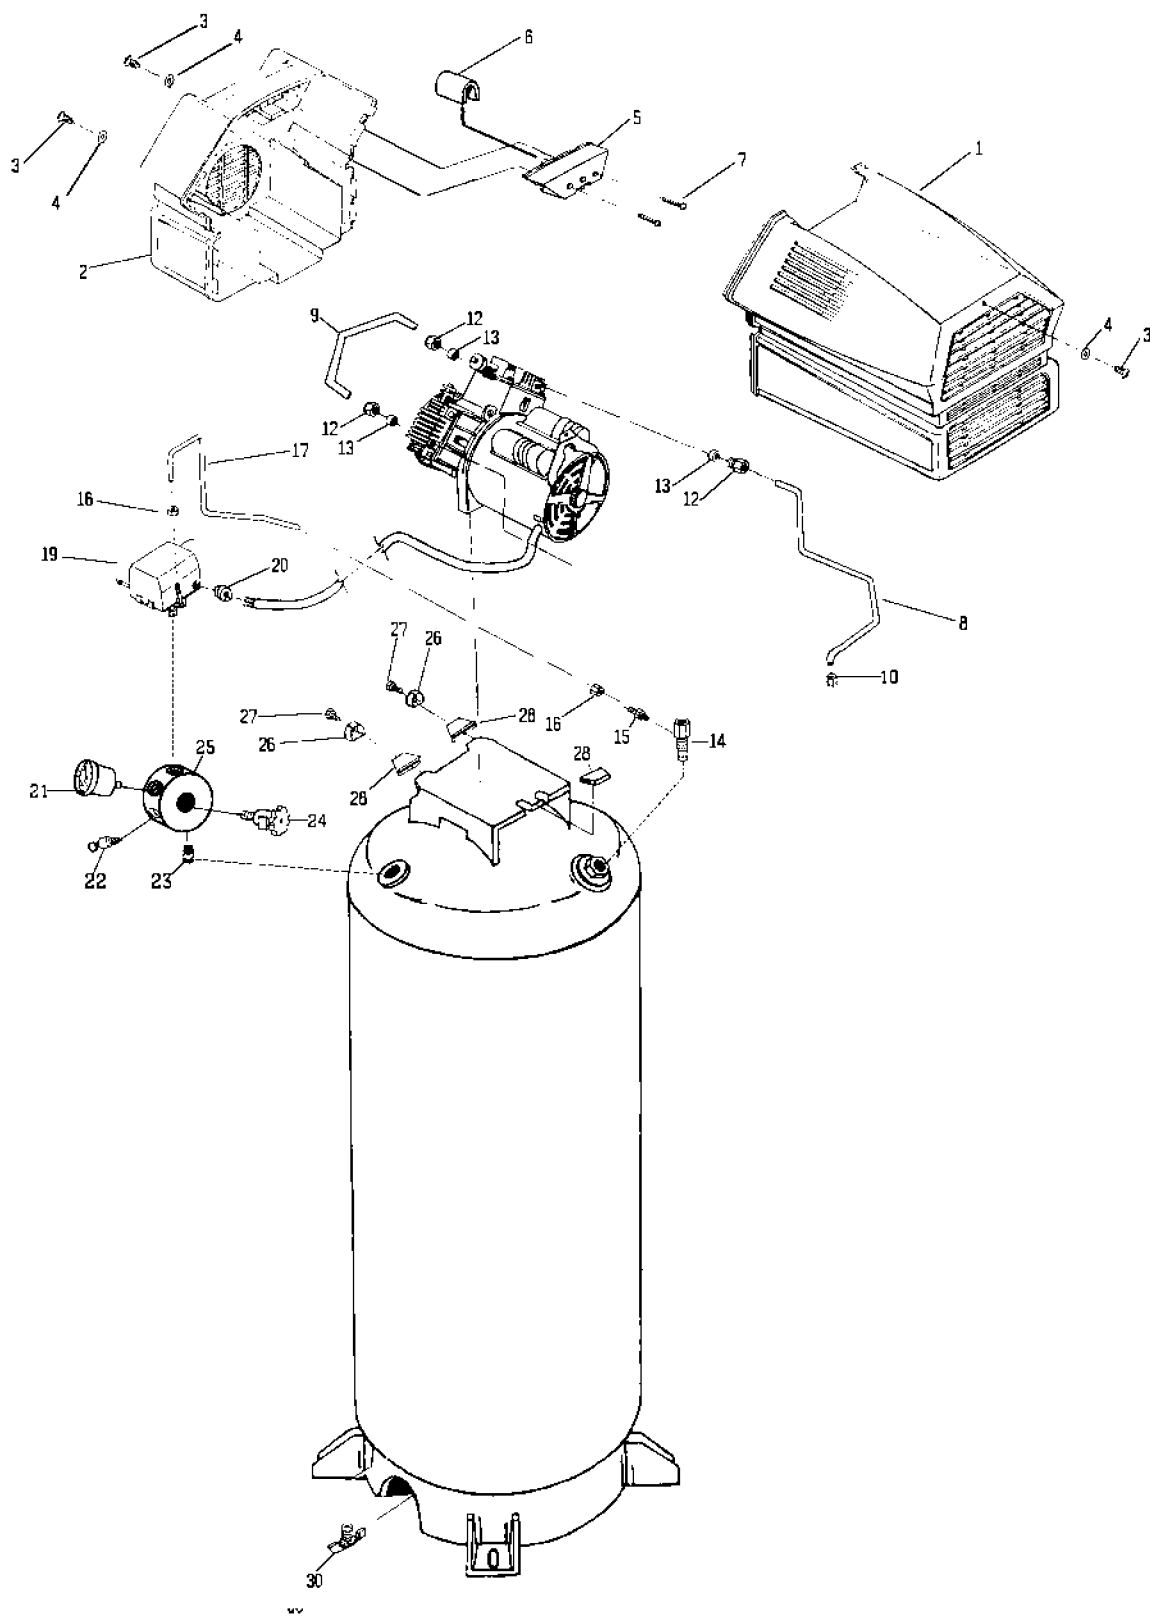

AC-0102

Key #	TORQUE
12	7 TO 10 FT. LBS.
18	85 TO 90 FT. LBS.
20	75 TO 90 IN. LBS.
* TORQUE WRENCH MUST BE USED	

Parts List for IRC500TVE60V Type 3

Item Number	Part Number	Description	Qty Required
1	DAC-243	SHROUD REAR TWIN CYL	1
2	DAC-244	SHROUD FRONT TWIN CY	1
3	SSF-553-1	SCREW #10-24X.563 TH	3
4	SSG-3102	ORING .176 X .070 IS	3
5	ACG-13	COVER INTAKE MUFFLER	1
6	ACG-12	ELEMENT FILTER INTAK	1
7	SSF-554	SCREW #10-14X2.50 PA	2
8	AC-0057	TUBE OUTLET .375OD A	1
9	AC-0052	TUBE OUTLET .375OD A	1
10	000000-00	No Longer Available	1
11	SSP-7812	ASSY NUT SLEEVE 1/2	2
12	SSF-550	NUT .750-16 UNF COMP	2
13	CAC-1120	SLEEVE SILICONE	2
14	A19711	VALVE CHECK 1/2NPT X	1
15	SS-8553	CONNECTOR BODY	1
16	SSP-7811	ASSY NUT SLEEVE 1/4	1
17	ACG-58	TUBE PRESSURE RELIEF	1
18	SSP-7811	ASSY NUT SLEEVE 1/4	1
19	000000-00	No Longer Available	1
20	33821-00	BUSHING	1
20	438010040063	HEYCO BUSHINGS	1
21	GA-360-B	GAUGE 300 PSI BACK M	1
22	TIA-4150	VALVE SAFETY 150 .25	1
23	000000-00	No Longer Available	1
24	N000323	VALVE GLOBE 200 PSI	1
25	000000-00	No Longer Available	1
26	ACG-18	CUP SADDLE MOUNT	2