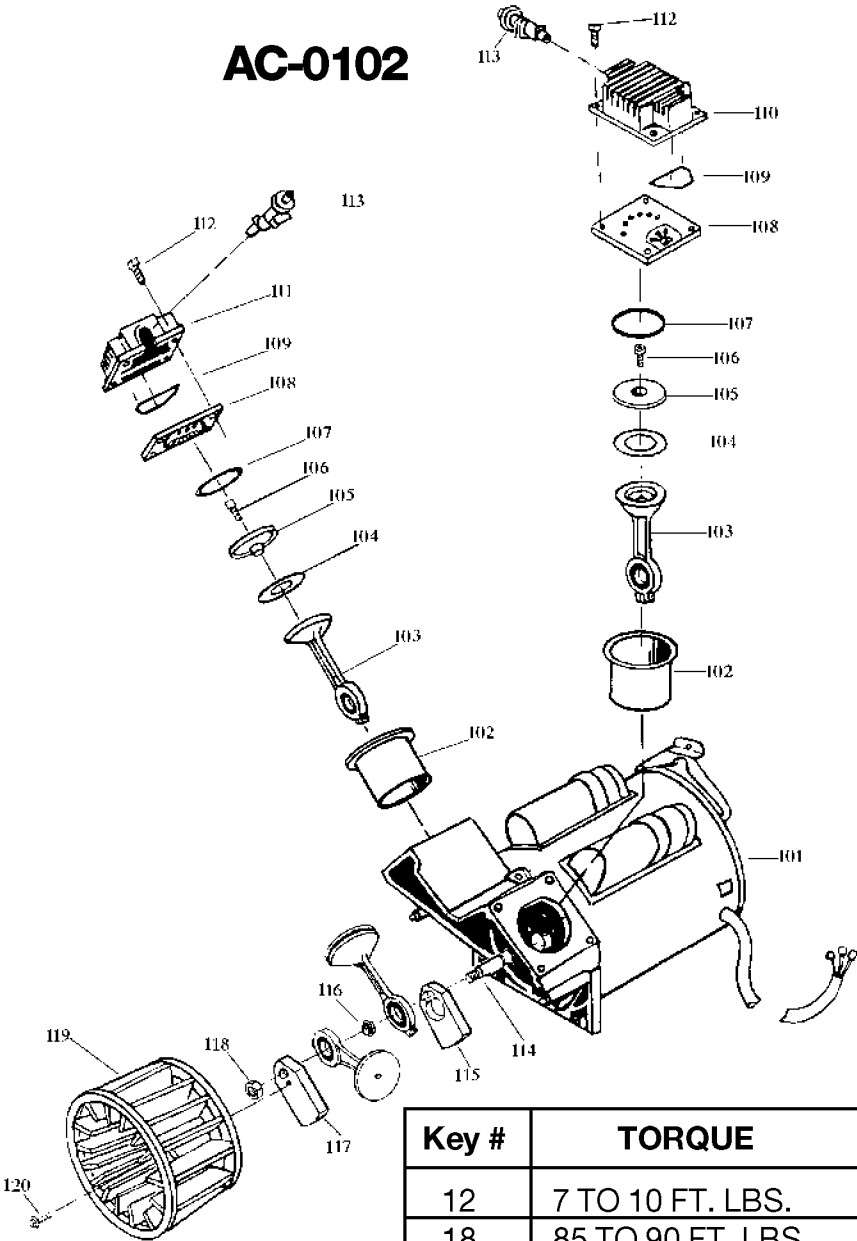

AC-0102

Key #	TORQUE
12	7 TO 10 FT. LBS.
18	85 TO 90 FT. LBS.
20	75 TO 90 IN. LBS.
* TORQUE WRENCH MUST BE USED	

Parts List for IRC500TVE60V Type 3

Item Number	Part Number	Description	Qty Required
1	DAC-243	SHROUD REAR TWIN CYL	1
2	DAC-244	SHROUD FRONT TWIN CY	1
3	SSF-553-1	SCREW #10-24X.563 TH	3
4	SSG-3102	ORING .176 X .070 IS	3
5	ACG-13	COVER INTAKE MUFFLER	1
6	ACG-12	ELEMENT FILTER INTAK	1
7	SSF-554	SCREW #10-14X2.50 PA	2
8	AC-0057	TUBE OUTLET .375OD A	1
9	AC-0052	TUBE OUTLET .375OD A	1
10	000000-00	No Longer Available	1
11	SSP-7812	ASSY NUT SLEEVE 1/2	2
12	SSF-550	NUT .750-16 UNF COMP	2
13	CAC-1120	SLEEVE SILICONE	2
14	A19711	VALVE CHECK 1/2NPT X	1
15	SS-8553	CONNECTOR BODY	1
16	SSP-7811	ASSY NUT SLEEVE 1/4	1
17	ACG-58	TUBE PRESSURE RELIEF	1
18	SSP-7811	ASSY NUT SLEEVE 1/4	1
19	000000-00	No Longer Available	1
20	33821-00	BUSHING	1
20	438010040063	HEYCO BUSHINGS	1
21	GA-360-B	GAUGE 300 PSI BACK M	1
22	TIA-4150	VALVE SAFETY 150 .25	1
23	000000-00	No Longer Available	1
24	N000323	VALVE GLOBE 200 PSI	1
25	000000-00	No Longer Available	1
26	ACG-18	CUP SADDLE MOUNT	2