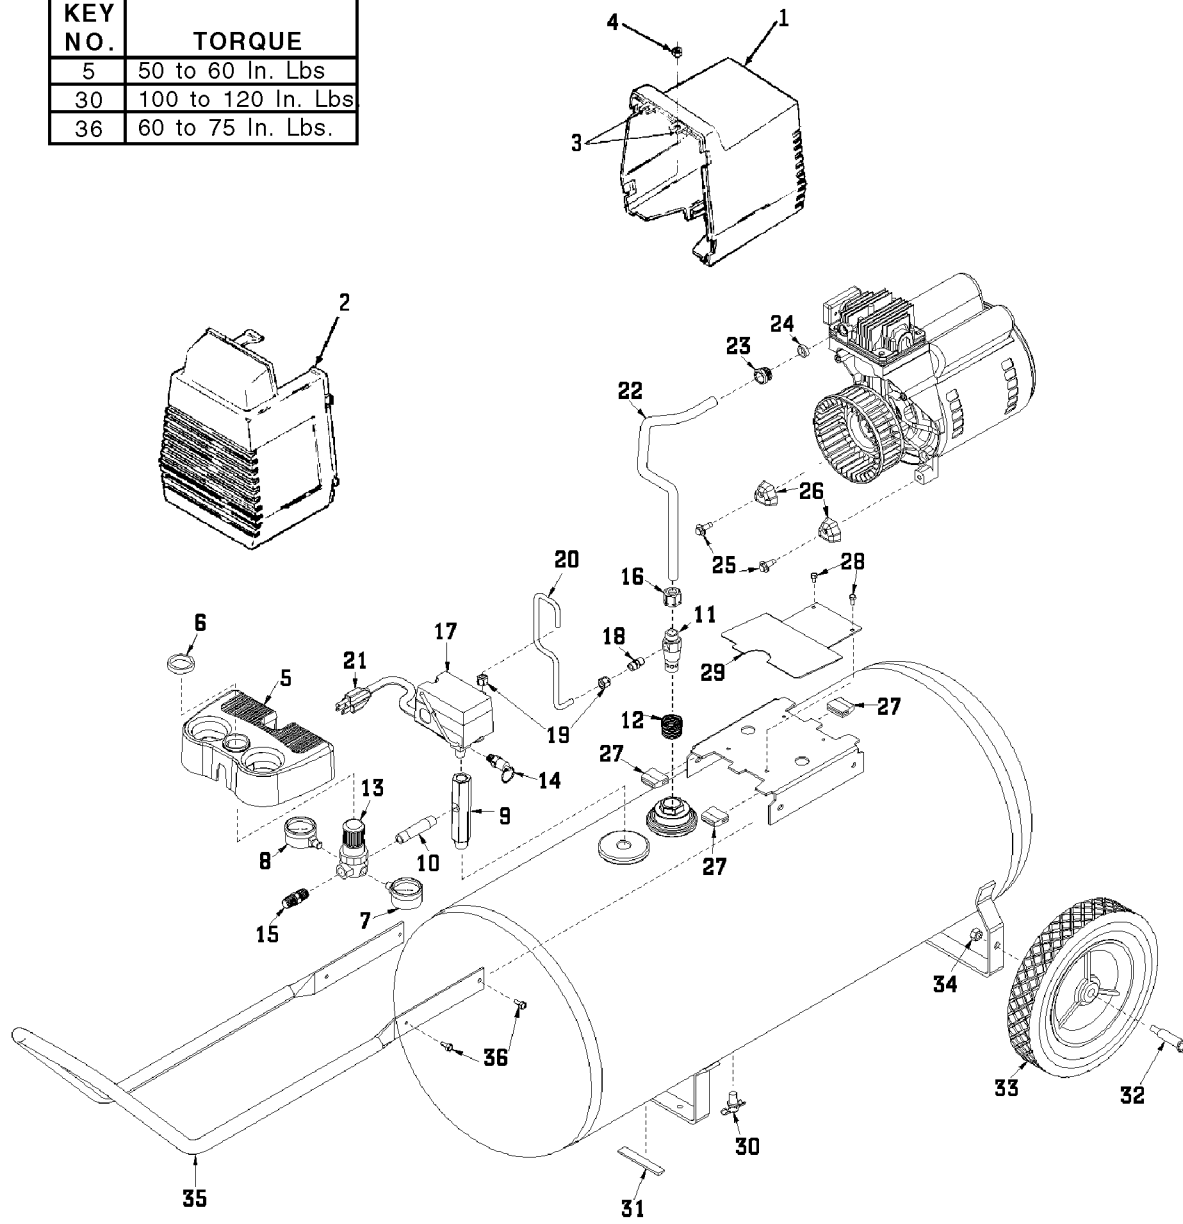

KEY NO.	TORQUE
42	7 to 10 Ft. Lbs.
43	7 to 10 Ft. Lbs.
51	100 to 120 In. Lbs.
53	100 to 120 In. Lbs.
u	42 to 48 In. Lbs.

KEY NO.	TORQUE
5	50 to 60 In. Lbs
30	100 to 120 In. Lbs
36	60 to 75 In. Lbs.

Parts List for IRF18 Type 4

Item Number	Part Number	Description	Qty Required
1	000000-00	No Longer Available	1
2	AC-0078	SHROUD FRONT BLK	1
3	CAC-1121	BRACKET SHROUD	2
4	038738-00	NUT	2
5	000000-00	No Longer Available	1
6	CAC-61	RING PANEL MOUNTING	1
7	AC-0009-1	GAUGE RIGHT HAND	1
8	Z-AC-0010-1	GAUGE LEFT HAND	1
9	AC-0027-2	STANDPIPE BRASS MALE	1
10	SSP-480	NIPPLE 1/4-18 NPT X	1
11	A19711	VALVE CHECK 1/2NPT X	1
12	SSP-490-1	BUSHING FACE 3/4 X 1	1
13	AC-0007	REGULATOR 4PORT P1P2	1
14	97503734	VALVE SAFETY 150 .12	1
15	D26889	ADAPTER .25 NPT X .2	1
16	SSP-7813	ASSY NUT SLEEVE 3/8	1
17	5140112-18	PRESSURE SWITCH	1
18	SS-8553	CONNECTOR BODY	1
19	SSP-7811	ASSY NUT SLEEVE 1/4	2
20	AC-0160	TUBE PRES REL .250OD	1
21	SUDL-403-1	ASSY CORD POWER SJT	1
22	AC-0125	TUBE OUTLET .375OD A	1
23	SSP-7821-1	NUT .563-18 UNF HEX	1
24	SSG-3105	ORING 306/296ID 073/	1
25	91895680	SCREW .250-20X.750 H	2
26	ACG-18	CUP SADDLE MOUNT	2
27	ACG-19	ISOLATOR 3 POINT MOU	3