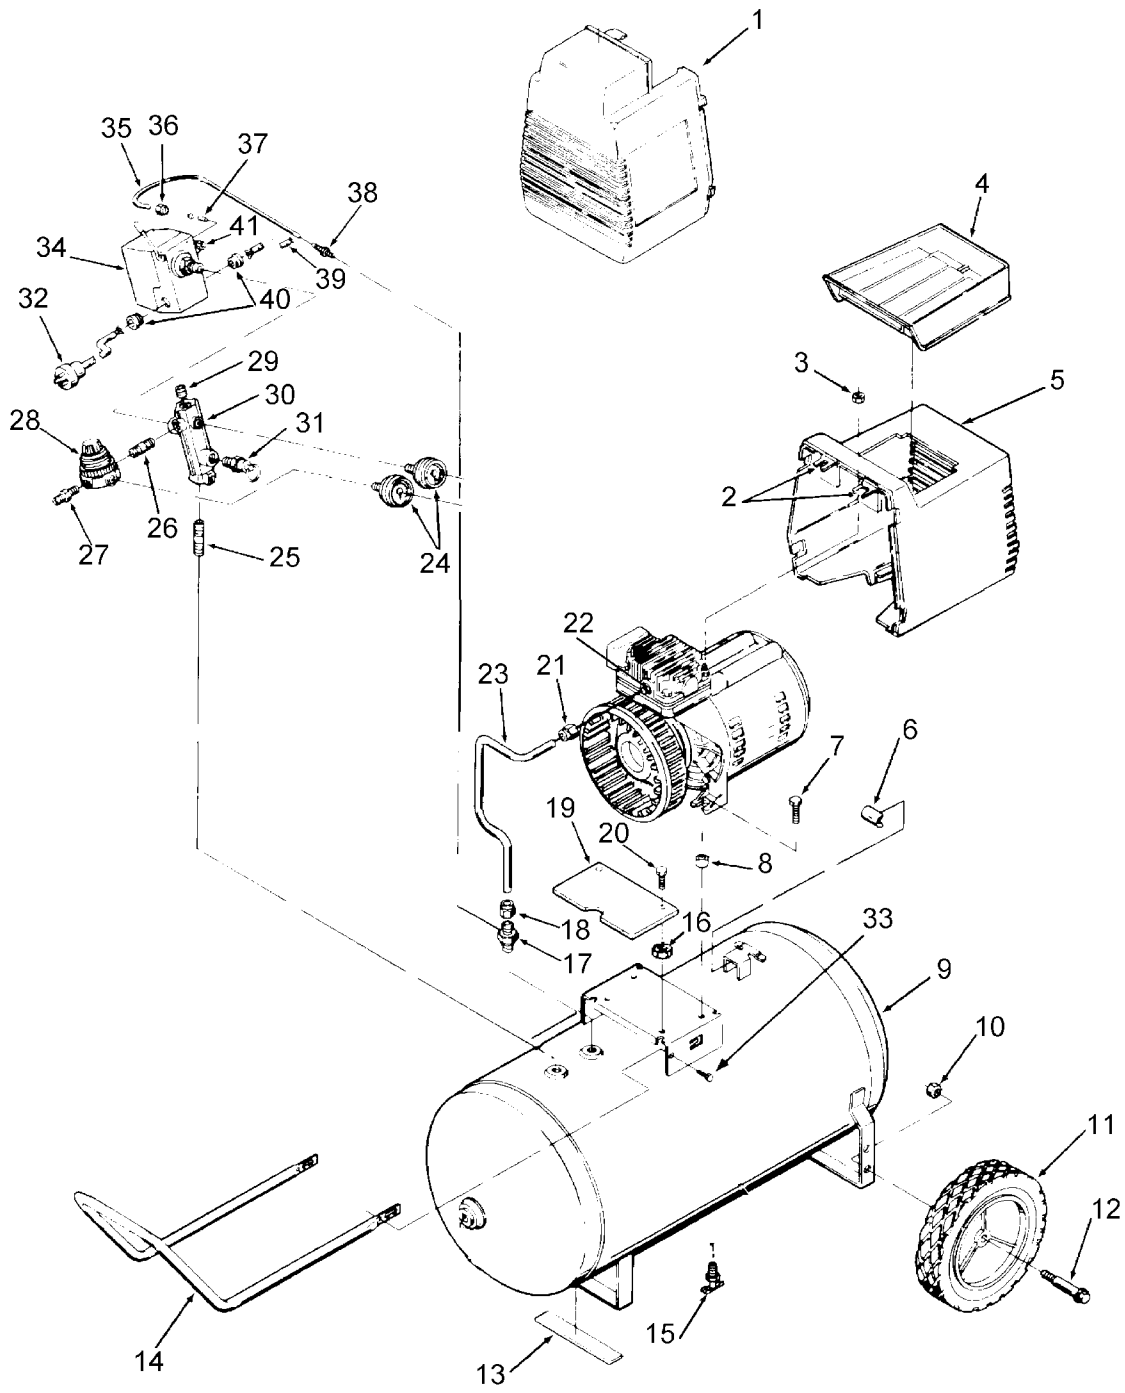

KEY NO.	TORQUE
55	7 to 10 Ft. Lbs.
56	7 to 10 Ft. Lbs.
66	100 to 120 In. Lbs.
69	80 to 100 In. Lbs.
◆	42 to 48 In. Lbs.

## Parts List for IRF420 Type 1

Item Number	Part Number	Description	Qty Required
1	AC-0078	SHROUD FRONT BLK	1
2	CAC-1121	BRACKET SHROUD	2
3	038738-00	NUT	2
4	CAC-1080	TRAY TOOL	1
5	000000-00	No Longer Available	1
6	000000-00	No Longer Available	1
7	SSF-505	SCREW .250-28X.915 U	2
8	000000-00	No Longer Available	1
10	SSF-8080-ZN	NUT .375-16 UNC-2B H	1
11	000000-00	No Longer Available	2
12	CAC-60	BOLT .375-16X2.25 UN	2
13	SUDL-6-1	STRIP RUBBER FOOT	1
14	000000-00	No Longer Available	1
15	N286039	DRAIN VALVE	1
16	000000-00	No Longer Available	1
17	A19711	VALVE CHECK 1/2NPT X	1
18	SSP-7813	ASSY NUT SLEEVE 3/8	1
19	AC-0155	PLATE	1
20	SSF-1000	SCREW #12-14X.750 HE	2
21	SSP-7821-1	NUT .563-18 UNF HEX	1
22	CAC-1120	SLEEVE SILICONE	1
23	CAC-1155	TUBE OUTLET 2.5 & 3H	1
24	Z-D23004	GAUGE 1.5OD 200PSI .	2
25	SS-2110	NIPPLE GALV 3/8 X 3	1
26	N053094	NIPPLE	1
27	D26889	ADAPTER .25 NPT X .2	1
28	AC-0007	REGULATOR 4PORT P1P2	1