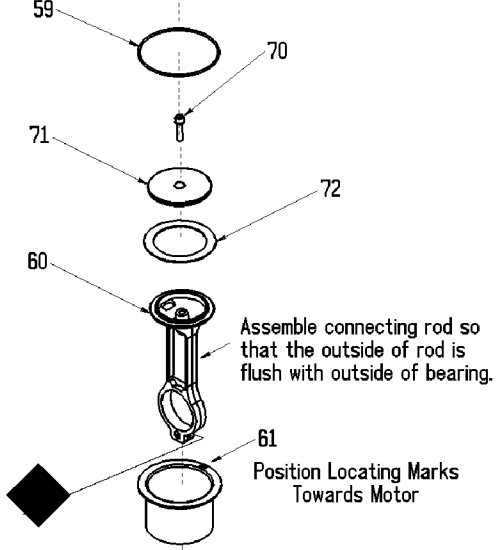

KEY NO.	TORQUE
55	7 to 10 Ft. Lbs.
56	7 to 10 Ft. Lbs.
66	100 to 120 In. Lbs.
69	80 to 100 In. Lbs.
◆	42 to 48 In. Lbs.

## Parts List for IRF420 Type 1

Item Number	Part Number	Description	Qty Required
1	AC-0078	SHROUD FRONT BLK	1
2	CAC-1121	BRACKET SHROUD	2
3	038738-00	NUT	2
4	CAC-1080	TRAY TOOL	1
5	000000-00	No Longer Available	1
6	000000-00	No Longer Available	1
7	SSF-505	SCREW .250-28X.915 U	2
8	000000-00	No Longer Available	1
10	SSF-8080-ZN	NUT .375-16 UNC-2B H	1
11	000000-00	No Longer Available	2
12	CAC-60	BOLT .375-16X2.25 UN	2
13	SUDL-6-1	STRIP RUBBER FOOT	1
14	000000-00	No Longer Available	1
15	N286039	DRAIN VALVE	1
16	000000-00	No Longer Available	1
17	A19711	VALVE CHECK 1/2NPT X	1
18	SSP-7813	ASSY NUT SLEEVE 3/8	1
19	AC-0155	PLATE	1
20	SSF-1000	SCREW #12-14X.750 HE	2
21	SSP-7821-1	NUT .563-18 UNF HEX	1
22	CAC-1120	SLEEVE SILICONE	1
23	CAC-1155	TUBE OUTLET 2.5 & 3H	1
24	Z-D23004	GAUGE 1.5OD 200PSI .	2
25	SS-2110	NIPPLE GALV 3/8 X 3	1
26	N053094	NIPPLE	1
27	D26889	ADAPTER .25 NPT X .2	1
28	AC-0007	REGULATOR 4PORT P1P2	1