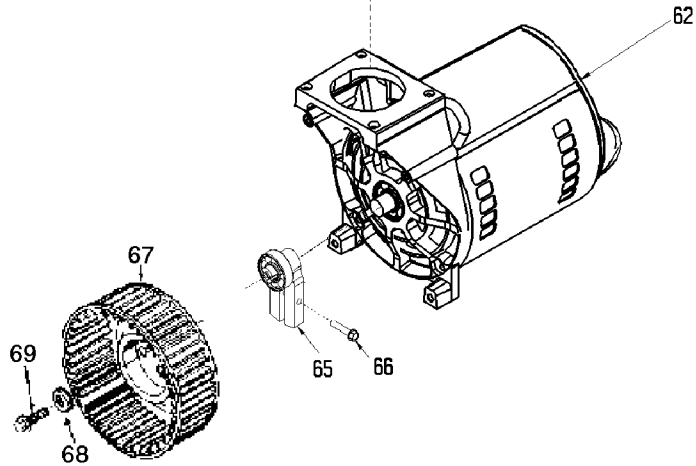

KEY NO.	TORQUE
55	7 to 10 Ft. Lbs.
56	7 to 10 Ft. Lbs.
66	100 to 120 In. Lbs.
69	80 to 100 In. Lbs.
◆	42 to 48 In. Lbs.

## Parts List for IRF420 Type 1

Item Number	Part Number	Description	Qty Required
1	AC-0078	SHROUD FRONT BLK	1
2	CAC-1121	BRACKET SHROUD	2
3	038738-00	NUT	2
4	CAC-1080	TRAY TOOL	1
5	000000-00	No Longer Available	1
6	000000-00	No Longer Available	1
7	SSF-505	SCREW .250-28X.915 U	2
8	000000-00	No Longer Available	1
10	SSF-8080-ZN	NUT .375-16 UNC-2B H	1
11	000000-00	No Longer Available	2
12	CAC-60	BOLT .375-16X2.25 UN	2
13	SUDL-6-1	STRIP RUBBER FOOT	1
14	000000-00	No Longer Available	1
15	N286039	DRAIN VALVE	1
16	000000-00	No Longer Available	1
17	A19711	VALVE CHECK 1/2NPT X	1
18	SSP-7813	ASSY NUT SLEEVE 3/8	1
19	AC-0155	PLATE	1
20	SSF-1000	SCREW #12-14X.750 HE	2
21	SSP-7821-1	NUT .563-18 UNF HEX	1
22	CAC-1120	SLEEVE SILICONE	1
23	CAC-1155	TUBE OUTLET 2.5 & 3H	1
24	Z-D23004	GAUGE 1.5OD 200PSI .	2
25	SS-2110	NIPPLE GALV 3/8 X 3	1
26	N053094	NIPPLE	1
27	D26889	ADAPTER .25 NPT X .2	1
28	AC-0007	REGULATOR 4PORT P1P2	1