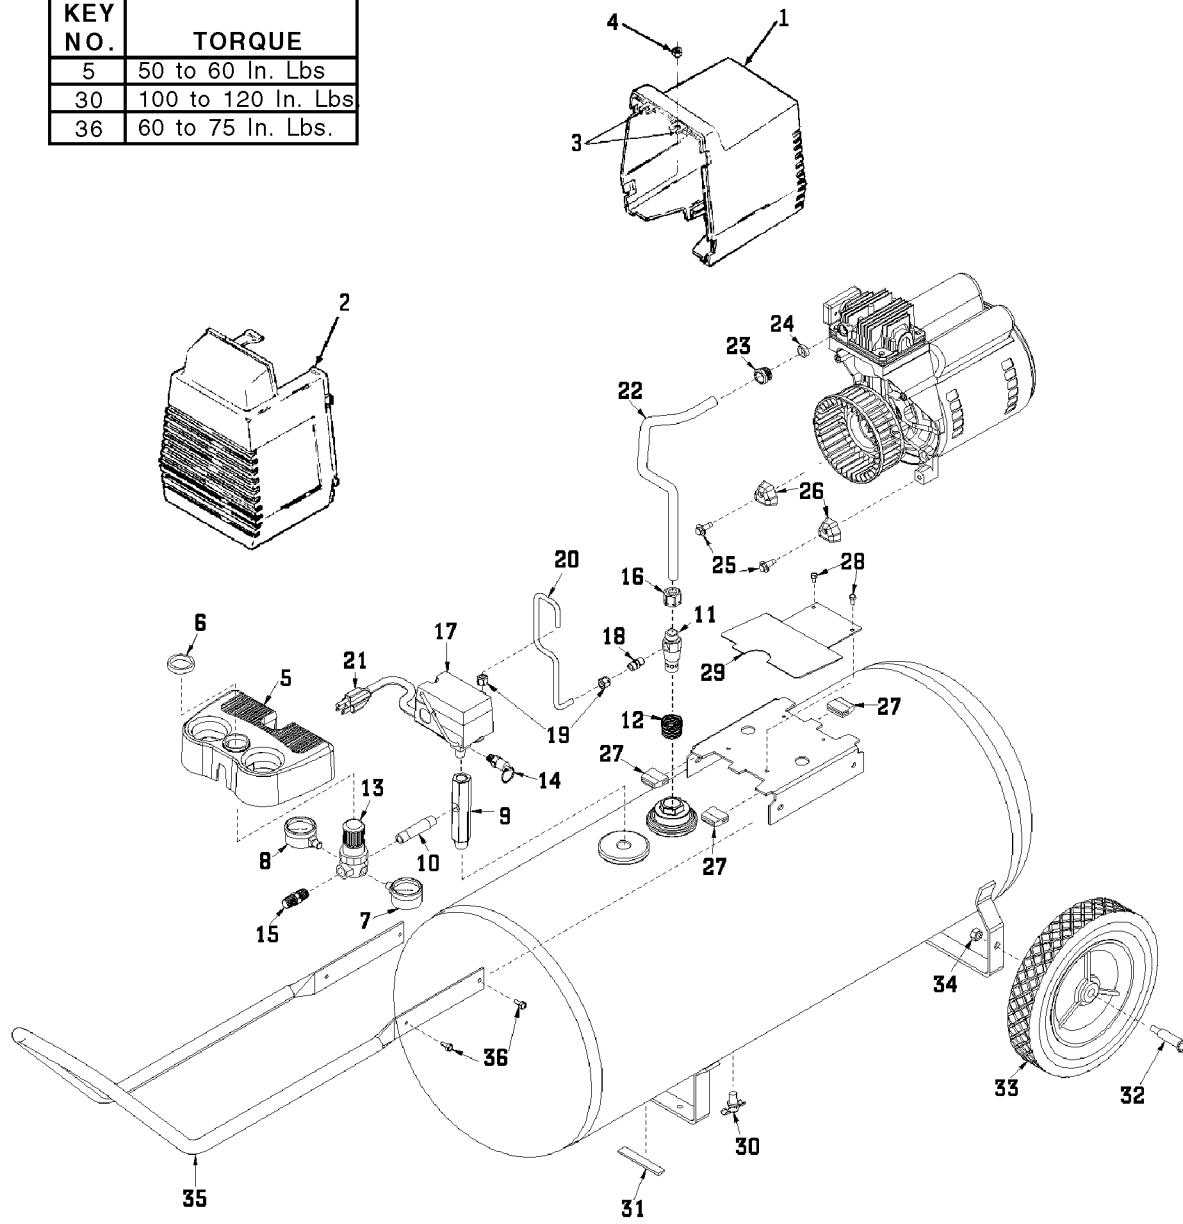

KEY NO.	TORQUE
42	7 to 10 Ft. Lbs.
43	7 to 10 Ft. Lbs.
51	100 to 120 In. Lbs.
53	100 to 120 In. Lbs.
u	42 to 48 In. Lbs.

KEY NO.	TORQUE
5	50 to 60 In. Lbs
30	100 to 120 In. Lbs
36	60 to 75 In. Lbs.

Parts List for IRFC18 Type 4

Item Number	Part Number	Description	Qty Required
1	000000-00	No Longer Available	1
2	AC-0078	SHROUD FRONT BLK	1
3	CAC-1121	BRACKET SHROUD	2
4	038738-00	NUT	2
5	000000-00	No Longer Available	1
6	CAC-61	RING PANEL MOUNTING	1
7	AC-0009-1	GAUGE RIGHT HAND	1
8	Z-AC-0010-1	GAUGE LEFT HAND	1
9	AC-0027-2	STANDPIPE BRASS MALE	1
10	SSP-480	NIPPLE 1/4-18 NPT X	1
11	A19711	VALVE CHECK 1/2NPT X	1
12	SSP-490-1	BUSHING FACE 3/4 X 1	1
13	AC-0007	REGULATOR 4PORT P1P2	1
14	97503734	VALVE SAFETY 150 .12	1
15	D26889	ADAPTER .25 NPT X .2	1
16	SSP-7813	ASSY NUT SLEEVE 3/8	1
17	5140112-18	PRESSURE SWITCH	1
18	SS-8553	CONNECTOR BODY	1
19	SSP-7811	ASSY NUT SLEEVE 1/4	2
20	AC-0160	TUBE PRES REL .250OD	1
21	SUDL-403-1	ASSY CORD POWER SJT	1
22	AC-0125	TUBE OUTLET .375OD A	1
23	SSP-7821-1	NUT .563-18 UNF HEX	1
24	SSG-3105	ORING 306/296ID 073/	1
25	91895680	SCREW .250-20X.750 H	2
26	ACG-18	CUP SADDLE MOUNT	2
27	ACG-19	ISOLATOR 3 POINT MOU	3