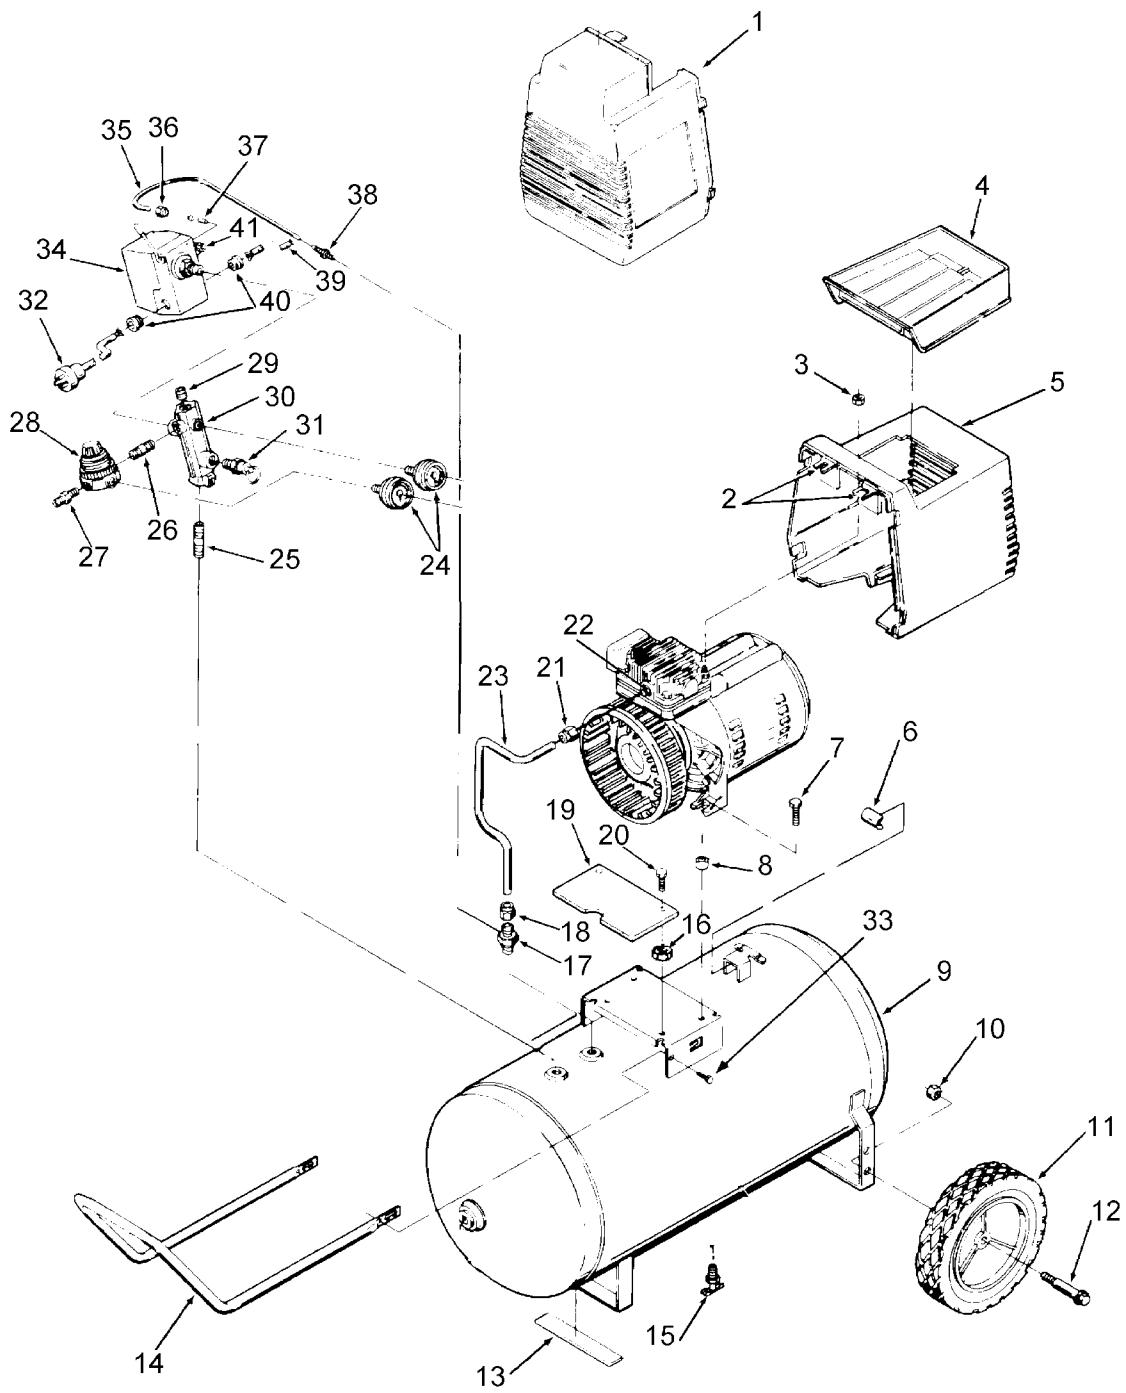

KEY NO.	TORQUE
55	7 to 10 Ft. Lbs.
56	7 to 10 Ft. Lbs.
66	100 to 120 In. Lbs.
69	80 to 100 In. Lbs.
◆	42 to 48 In. Lbs.

Parts List for IRFC420 Type 0

Item Number	Part Number	Description	Qty Required
1	AC-0078	SHROUD FRONT BLK	1
2	CAC-1121	BRACKET SHROUD	2
3	038738-00	NUT	2
4	CAC-1080	TRAY TOOL	1
5	000000-00	No Longer Available	1
6	000000-00	No Longer Available	1
7	SSF-505	SCREW .250-28X.915 U	2
8	000000-00	No Longer Available	1
10	SSF-8080-ZN	NUT .375-16 UNC-2B H	1
11	000000-00	No Longer Available	2
12	CAC-60	BOLT .375-16X2.25 UN	2
13	SUDL-6-1	STRIP RUBBER FOOT	1
14	000000-00	No Longer Available	1
15	N286039	DRAIN VALVE	1
16	000000-00	No Longer Available	1
17	A19711	VALVE CHECK 1/2NPT X	1
18	SSP-7813	ASSY NUT SLEEVE 3/8	1
19	AC-0155	PLATE	1
20	SSF-1000	SCREW #12-14X.750 HE	2
21	SSP-7821-1	NUT .563-18 UNF HEX	1
22	CAC-1120	SLEEVE SILICONE	1
23	CAC-1155	TUBE OUTLET 2.5 & 3H	1
24	Z-D23004	GAUGE 1.5OD 200PSI .	2
25	SS-2110	NIPPLE GALV 3/8 X 3	1
26	N053094	NIPPLE	1
27	D26889	ADAPTER .25 NPT X .2	1
28	AC-0007	REGULATOR 4PORT P1P2	1

Parts List for IRFC420 Type 0

Item Number	Part Number	Description	Qty Required
29	SS-3222-CD	PLUG PIPE	1
30	000000-00	No Longer Available	1
31	TIA-4150	VALVE SAFETY 150 .25	1
32	SUDL-413-2	ASSY CORD POWER ST	1
33	SSF-981	SCREW .250-14X.500 H	4
34	000000-00	No Longer Available	1
35	CAC-1085-1	TUBE PRESSURE RELIEF	1
36	SSP-7811	ASSY NUT SLEEVE 1/4	1
37	5130039-00	SLEEVE	1
38	000000-00	No Longer Available	1
39	CAC-4215-1	ASSY CORD MOTOR SJT	1
40	33821-00	BUSHING	2
40	438010040063	HEYCO BUSHINGS	1
41	KK-4315	KIT VALVE REPLACEMEN	1
50	KK-4981	KIT MUFFLER FILTER	2
51	DAC-143	FILTER INTAKE	1
52	KK-4981	KIT MUFFLER FILTER	1
53	KK-4981	KIT MUFFLER FILTER	1
54	000000-00	No Longer Available	1
55	000000-00	No Longer Available	1
56	SSF-990	SCREW .250-20X1.25 U	1
57	ACG-45	ORING P/L HEAD	1
58	000000-00	No Longer Available	1
59	SSG-8156	ORING 2.759/2.719ID	1
60	KK-4835	KIT CONNECTING ROD L	1
61	KK-4835	KIT CONNECTING ROD L	1
62	Z-MO-9045	MOTOR P/L 3PT STD	1