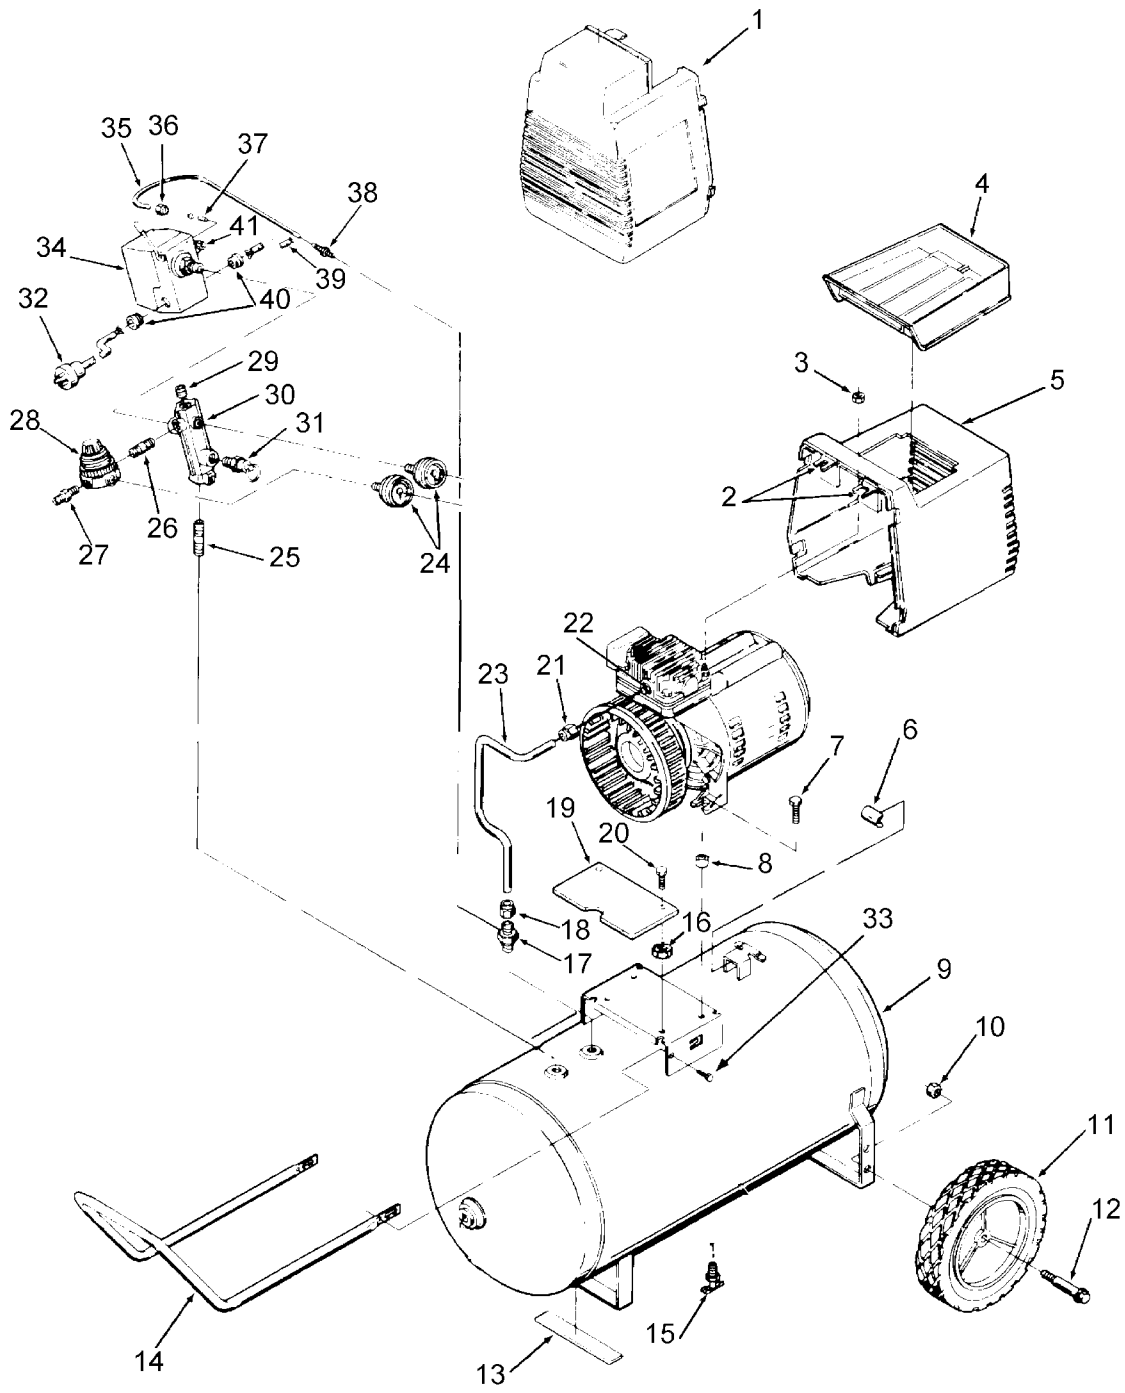

KEY NO.	TORQUE
55	7 to 10 Ft. Lbs.
56	7 to 10 Ft. Lbs.
66	100 to 120 In. Lbs.
69	80 to 100 In. Lbs.
◆	42 to 48 In. Lbs.

Parts List for IRFC420 Type 1

Item Number	Part Number	Description	Qty Required
1	AC-0078	SHROUD FRONT BLK	1
2	CAC-1121	BRACKET SHROUD	2
3	038738-00	NUT	2
4	CAC-1080	TRAY TOOL	1
5	000000-00	No Longer Available	1
6	000000-00	No Longer Available	1
7	SSF-505	SCREW .250-28X.915 U	2
8	000000-00	No Longer Available	1
10	SSF-8080-ZN	NUT .375-16 UNC-2B H	2
11	000000-00	No Longer Available	2
12	CAC-60	BOLT .375-16X2.25 UN	2
13	SUDL-6-1	STRIP RUBBER FOOT	1
14	000000-00	No Longer Available	1
15	N286039	DRAIN VALVE	1
16	000000-00	No Longer Available	1
17	A19711	VALVE CHECK 1/2NPT X	1
18	SSP-7813	ASSY NUT SLEEVE 3/8	1
19	AC-0155	PLATE	1
20	SSF-1000	SCREW #12-14X.750 HE	2
21	SSP-7821-1	NUT .563-18 UNF HEX	1
22	CAC-1120	SLEEVE SILICONE	1
23	CAC-1155	TUBE OUTLET 2.5 & 3H	1
24	Z-D23004	GAUGE 1.5OD 200PSI .	2
25	SS-2110	NIPPLE GALV 3/8 X 3	1
26	N053094	NIPPLE	1
27	D26889	ADAPTER .25 NPT X .2	1
28	AC-0007	REGULATOR 4PORT P1P2	1

Parts List for IRFC420 Type 1

Item Number	Part Number	Description	Qty Required
29	SS-3222-CD	PLUG PIPE	1
30	000000-00	No Longer Available	1
31	TIA-4150	VALVE SAFETY 150 .25	1
32	SUDL-413-2	ASSY CORD POWER ST	1
33	SSF-981	SCREW .250-14X.500 H	4
34	5140112-18	PRESSURE SWITCH	1
35	CAC-1085-1	TUBE PRESSURE RELIEF	1
36	SSP-7811	ASSY NUT SLEEVE 1/4	1
37	5130039-00	SLEEVE	1
38	000000-00	No Longer Available	1
39	CAC-4215-1	ASSY CORD MOTOR SJT	1
40	33821-00	BUSHING	2
40	438010040063	HEYCO BUSHINGS	1
41	KK-4315	KIT VALVE REPLACEMEN	1
50	KK-4981	KIT MUFFLER FILTER	2
51	DAC-143	FILTER INTAKE	1
52	KK-4981	KIT MUFFLER FILTER	1
53	KK-4981	KIT MUFFLER FILTER	1
54	AC-0037	HEAD 3/8 OUTLET FRON	1
55	SSF-589	STUD 1/4 - 20 X 1.12	1
56	SSF-927	SCREW .250-20X1.125	1
57	ACG-45	ORING P/L HEAD	1
58	Z-AC-0032	ASSY VALVE PLATE	1
59	SSG-8156	ORING 2.759/2.719ID	1
60	KK-4835	KIT CONNECTING ROD L	1
61	KK-4835	KIT CONNECTING ROD L	1
62	Z-MO-9045	MOTOR P/L 3PT STD	1