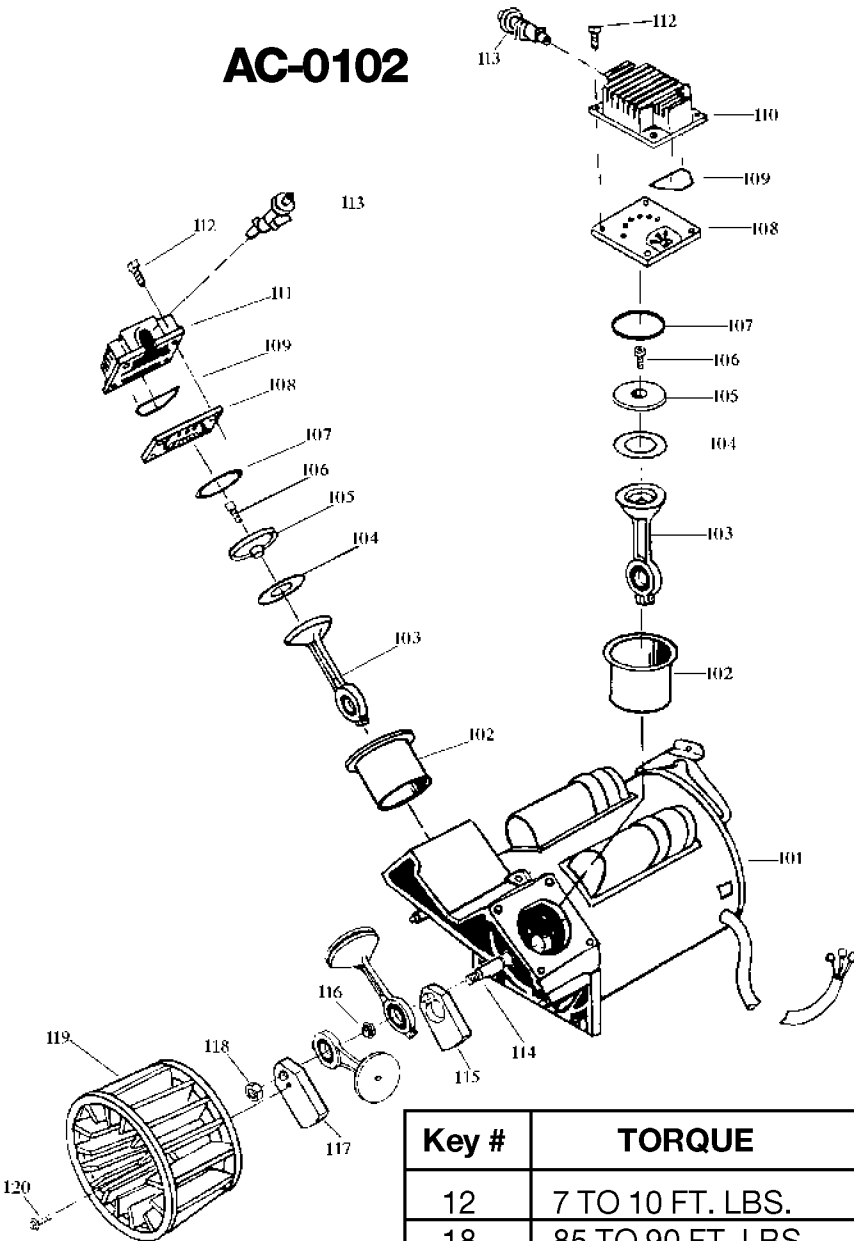

AC-0102

Key #	TORQUE
12	7 TO 10 FT. LBS.
18	85 TO 90 FT. LBS.
20	75 TO 90 IN. LBS.
* TORQUE WRENCH MUST BE USED	

Parts List for IRFCTV660V Type 4

Item Number	Part Number	Description	Qty Required
1	DAC-243	SHROUD REAR TWIN CYL	1
2	DAC-244	SHROUD FRONT TWIN CY	1
3	SSF-553-1	SCREW #10-24X.563 TH	3
4	SSG-3102	ORING .176 X .070 IS	3
5	ACG-13	COVER INTAKE MUFFLER	1
6	ACG-12	ELEMENT FILTER INTAK	1
7	SSF-554	SCREW #10-14X2.50 PA	2
8	D21798	TUBE	1
9	AC-0099	TUBE OUTLET .375OD A	1
10	SSP-7813	ASSY NUT SLEEVE 3/8	1
12	SSP-7821-1	NUT .563-18 UNF HEX	3
13	SSG-3105	ORING 306/296ID 073/	3
14	A19711	VALVE CHECK 1/2NPT X	1
15	SS-8553	CONNECTOR BODY	1
16	SSP-7811	ASSY NUT SLEEVE 1/4	2
17	000000-00	No Longer Available	1
19	000000-00	No Longer Available	1
20	33821-00	BUSHING	1
20	438010040063	HEYCO BUSHINGS	1
21	GA-360-B	GAUGE 300 PSI BACK M	1
22	97503734	VALVE SAFETY 150 .12	1
23	SS-2072-1	NIPPLE .375 NPT X 1.	1
24	SSV-812	VALVE GLOBE 200 PSI	1
25	AC-0217	MANIFOLD	1
26	ACG-18	CUP SADDLE MOUNT	2
27	SSF-990	SCREW .250-20X1.25 U	2
28	ACG-19	ISOLATOR 3 POINT MOU	3

Parts List for IRFCTV660V Type 4

Item Number	Part Number	Description	Qty Required
30	N286039	DRAIN VALVE	1
101	000000-00	No Longer Available	1
102	K-0650	KIT COMP RING REPLAC	1
103	A02743	KIT CONNECTING ROD	1
104	K-0650	KIT COMP RING REPLAC	1
105	ACG-29	CAP CONNECTING ROD C	2
106	SSF-3158-1	SCREW #10-24X.750 TH	1
107	SSG-8156	ORING 2.759/2.719ID	2
108	Z-AC-0032	ASSY VALVE PLATE	2
109	ACG-45	ORING P/L HEAD	2
110	AC-0037	HEAD 3/8 OUTLET FRON	1
111	AC-0038	HEAD 3/8 OUTLET FRON	1
112	SSF-927	SCREW .250-20X1.125	8
113	ACG-11	MUFFLER INTAKE 2 CYL	2
114	ACG-8	PIN ECCENTRIC	1
115	000000-00	No Longer Available	1
116	ACG-9	WASHER ALIGN	1
117	000000-00	No Longer Available	1
118	ACG-23	NUT .500-20 UNF-2A H	1
119	ACG-22	FAN RADIAL 6.0 OD	1
120	39124607	SCREW .250-20X.625 H	1
856	A02743	KIT CONNECTING ROD	1
856	KK-4315	KIT VALVE REPLACEMEN	1
856	K-0650	KIT COMP RING REPLAC	1