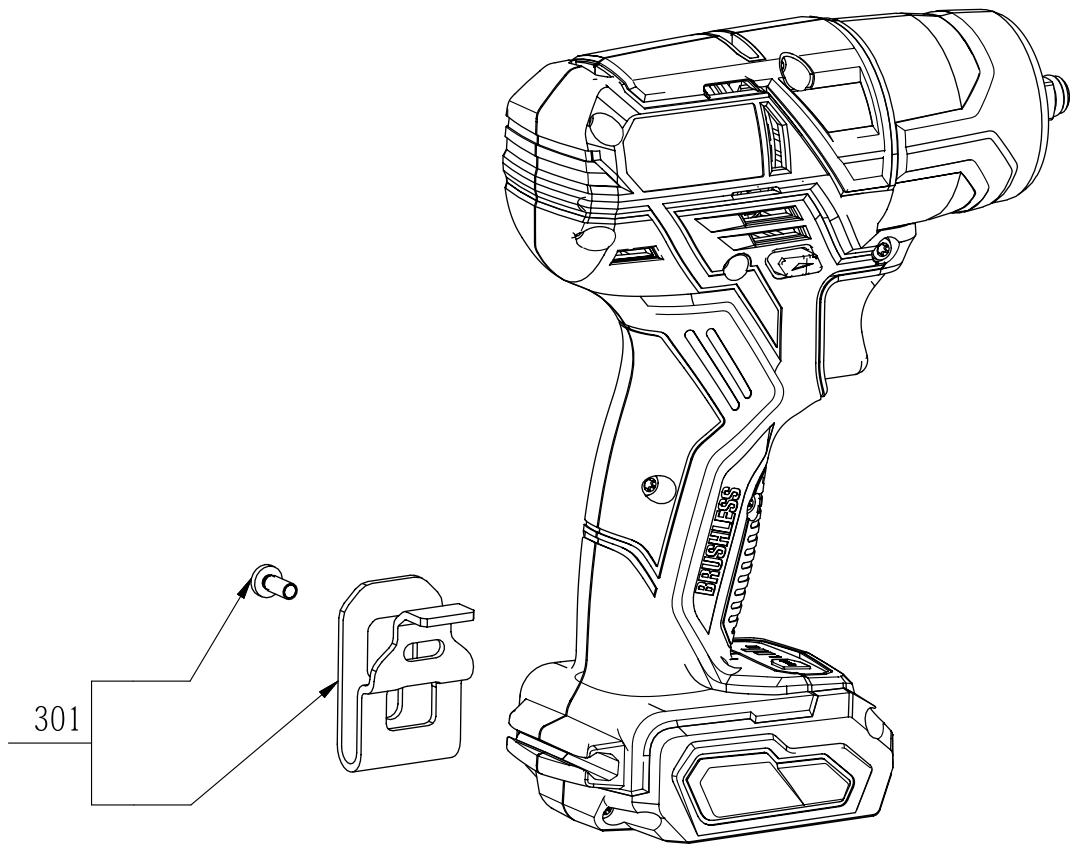

Product Description: Impact Wrench

Model Number: IW5744-00

Body Number: 0820056001

Version: A

Issue Date: 2020/05/29

No.	Product Model#	Part Number	Description	Qty
301	IW5744-00	1370060001	5744.1 DC Impact Wrench Accessory	1