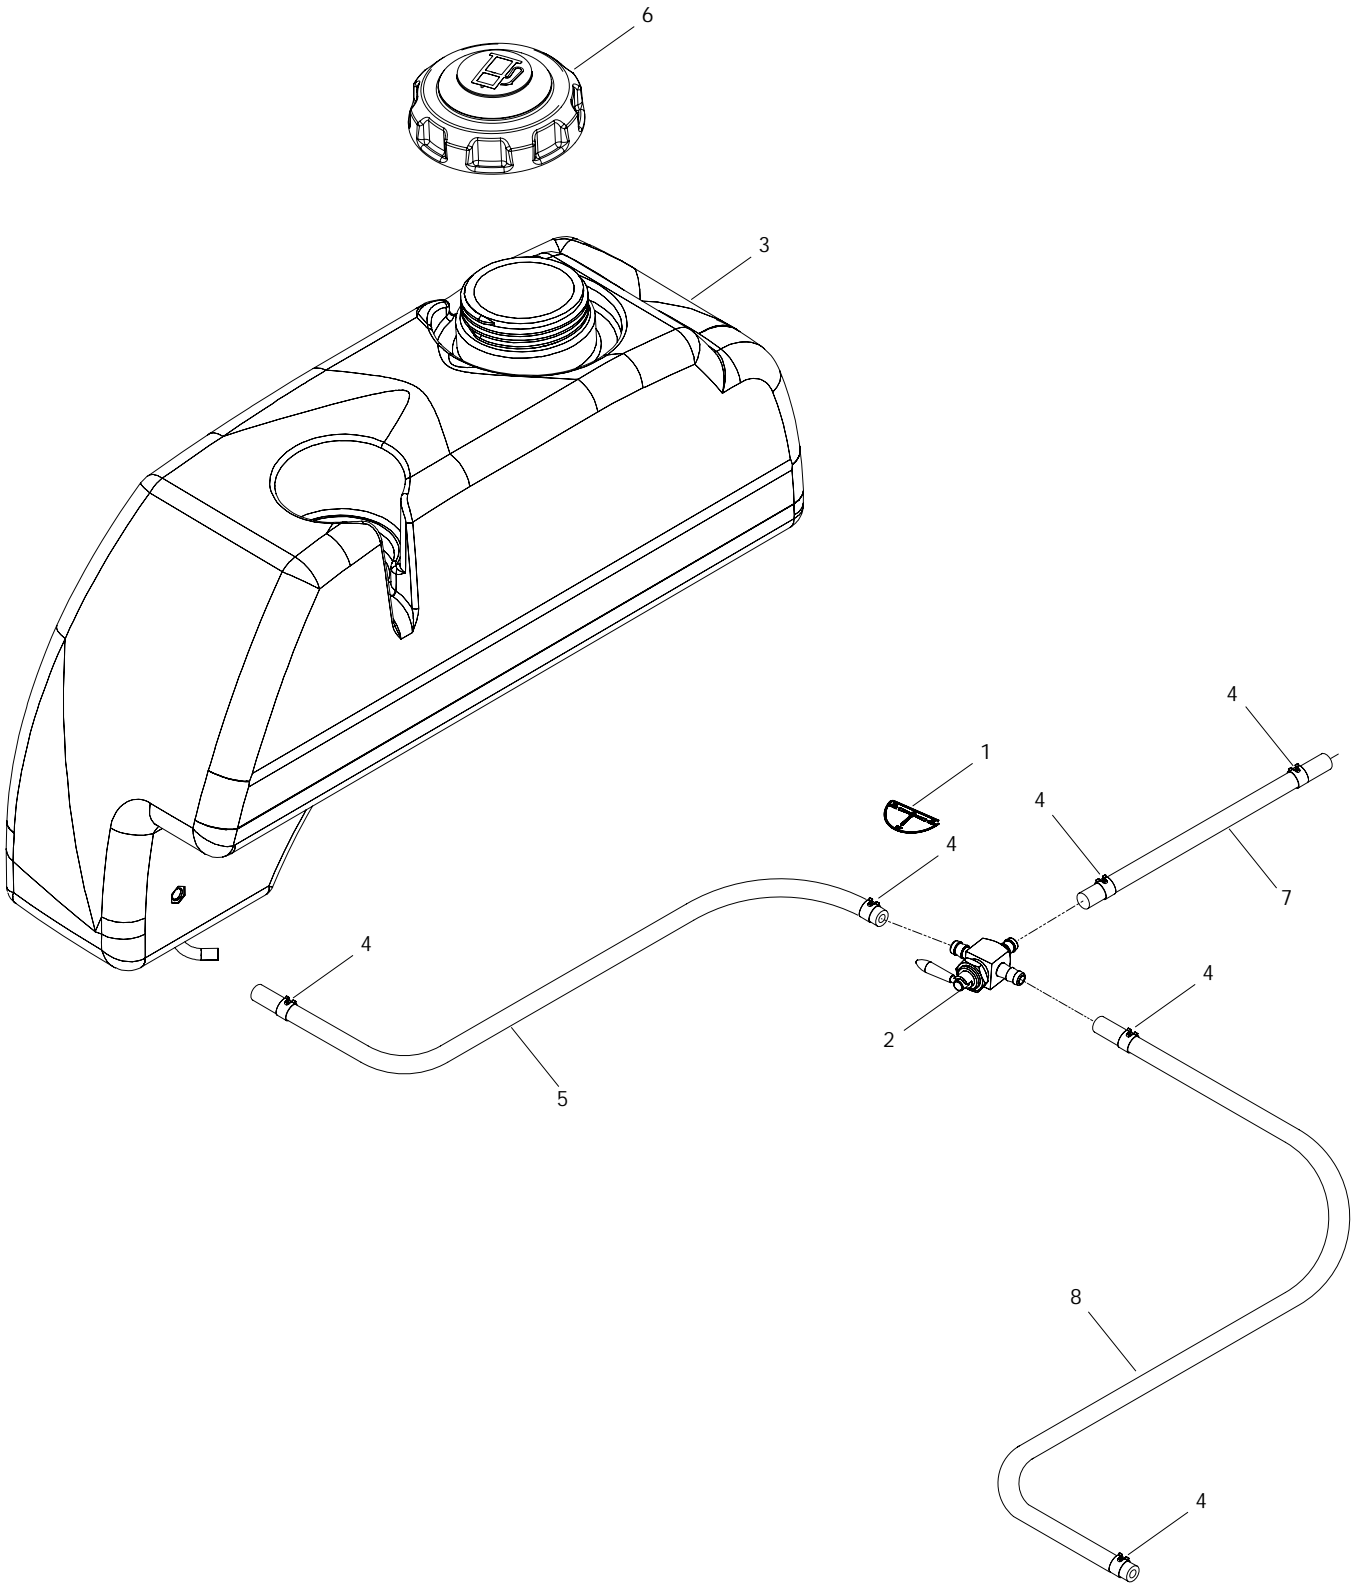

FUEL SYSTEM