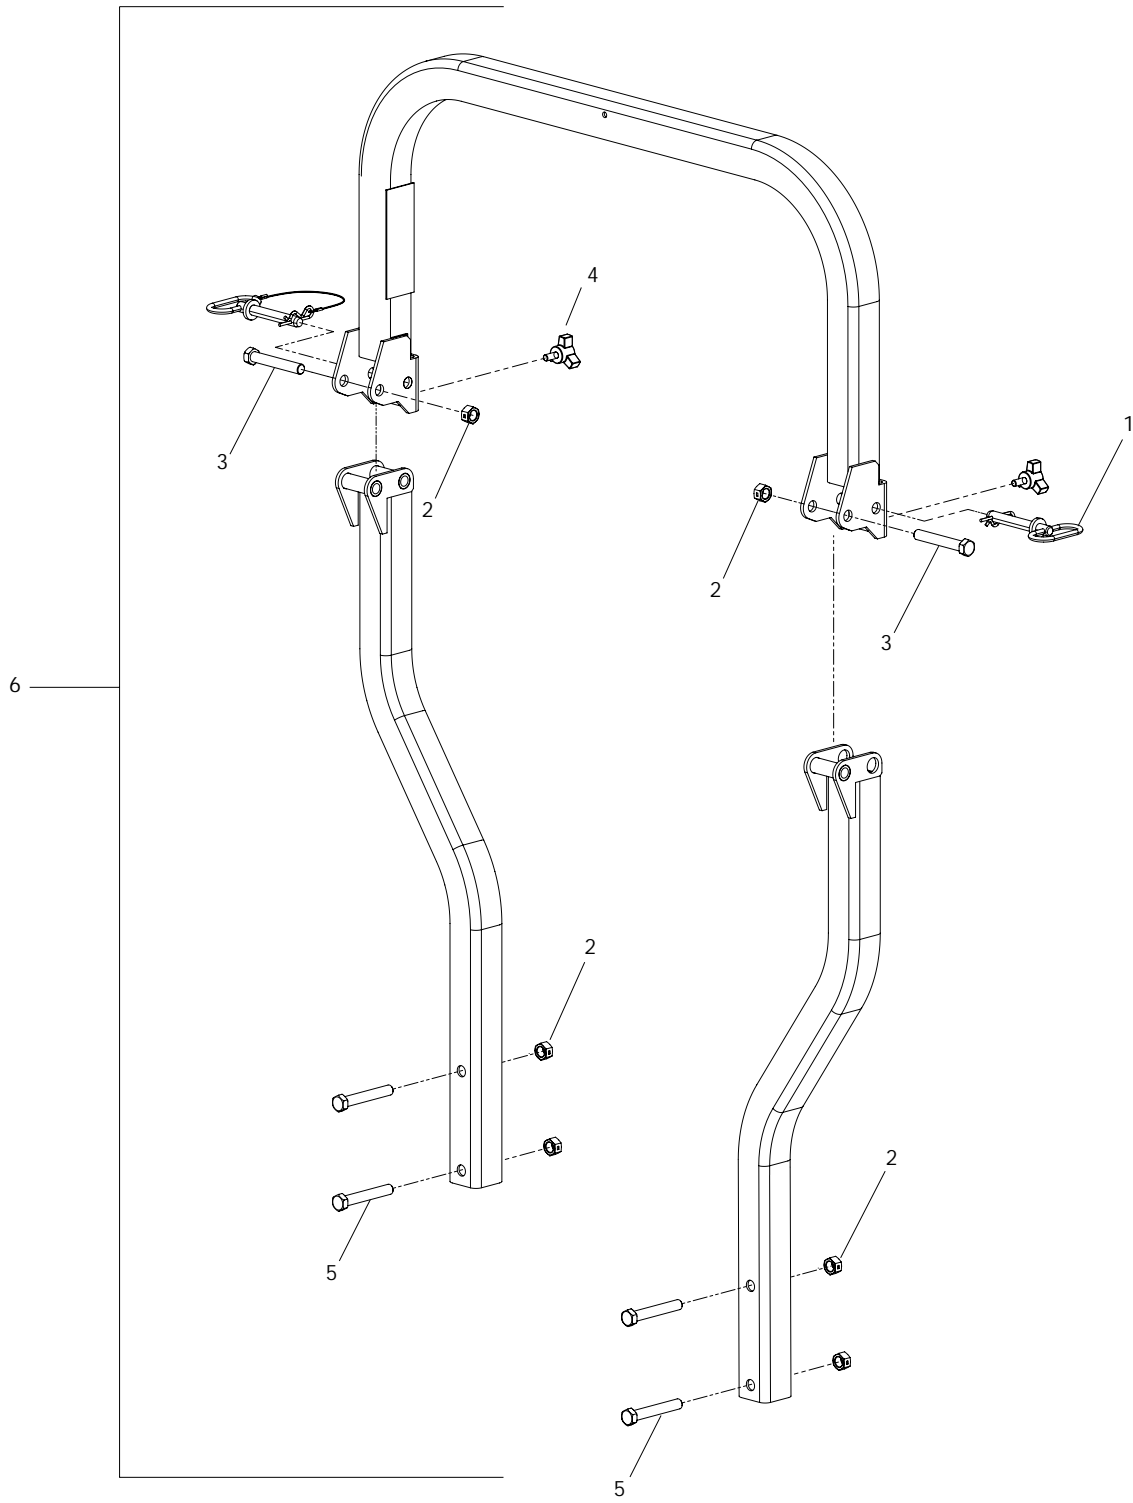

PROTECTION FRAME