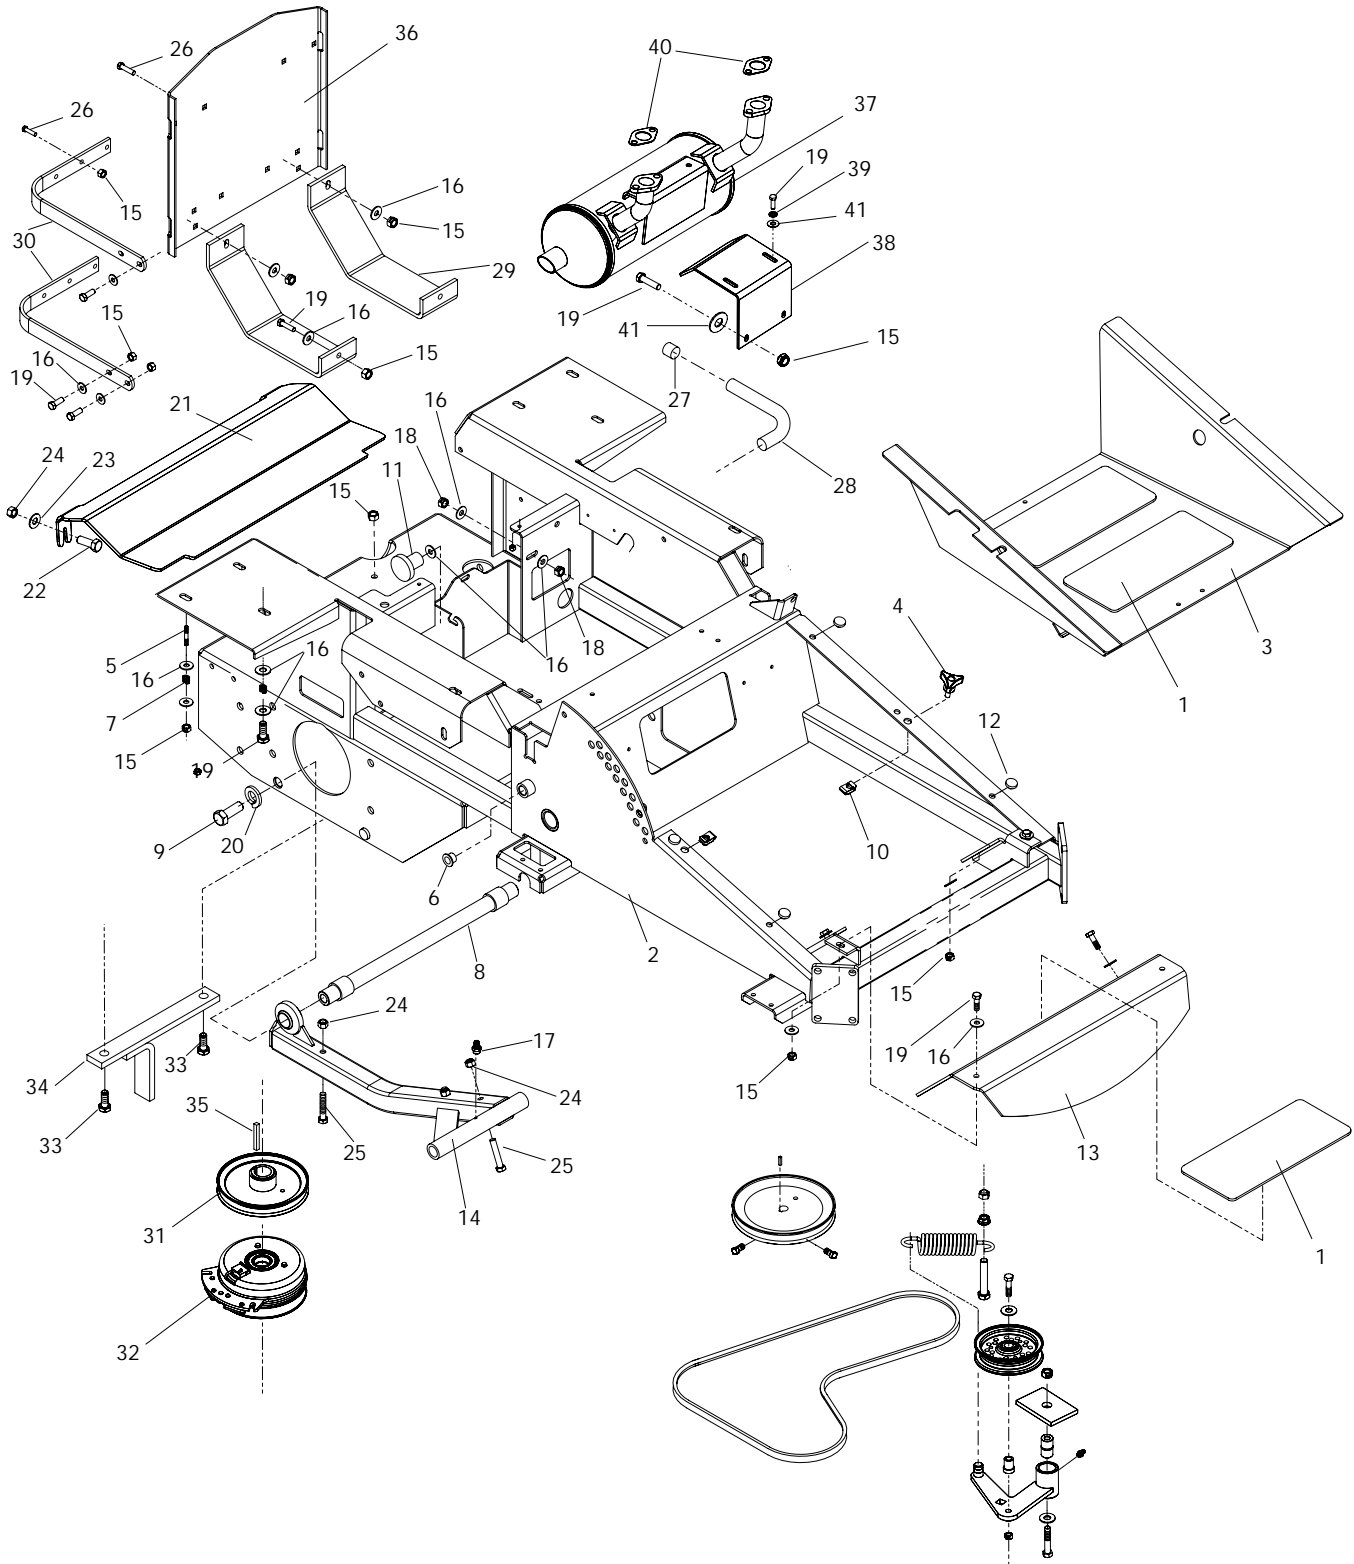

CHASSIS, ENGINE & PULLEYS