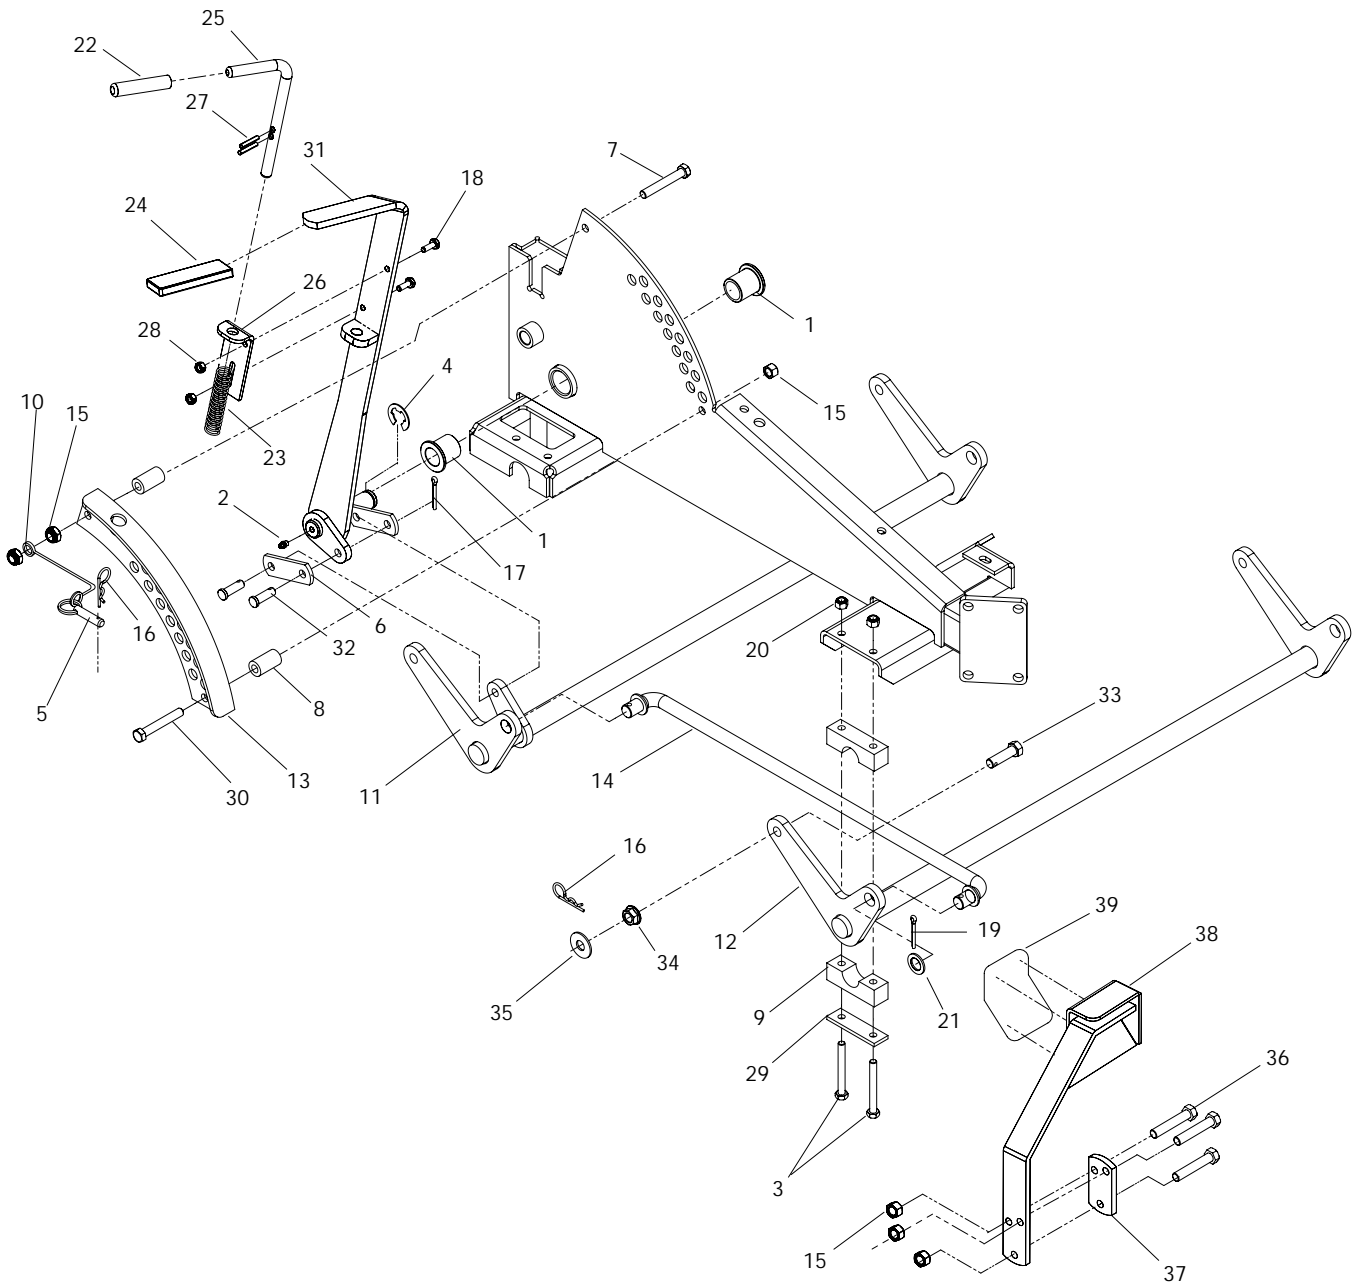

MOWER LIFT / DECK LIFT