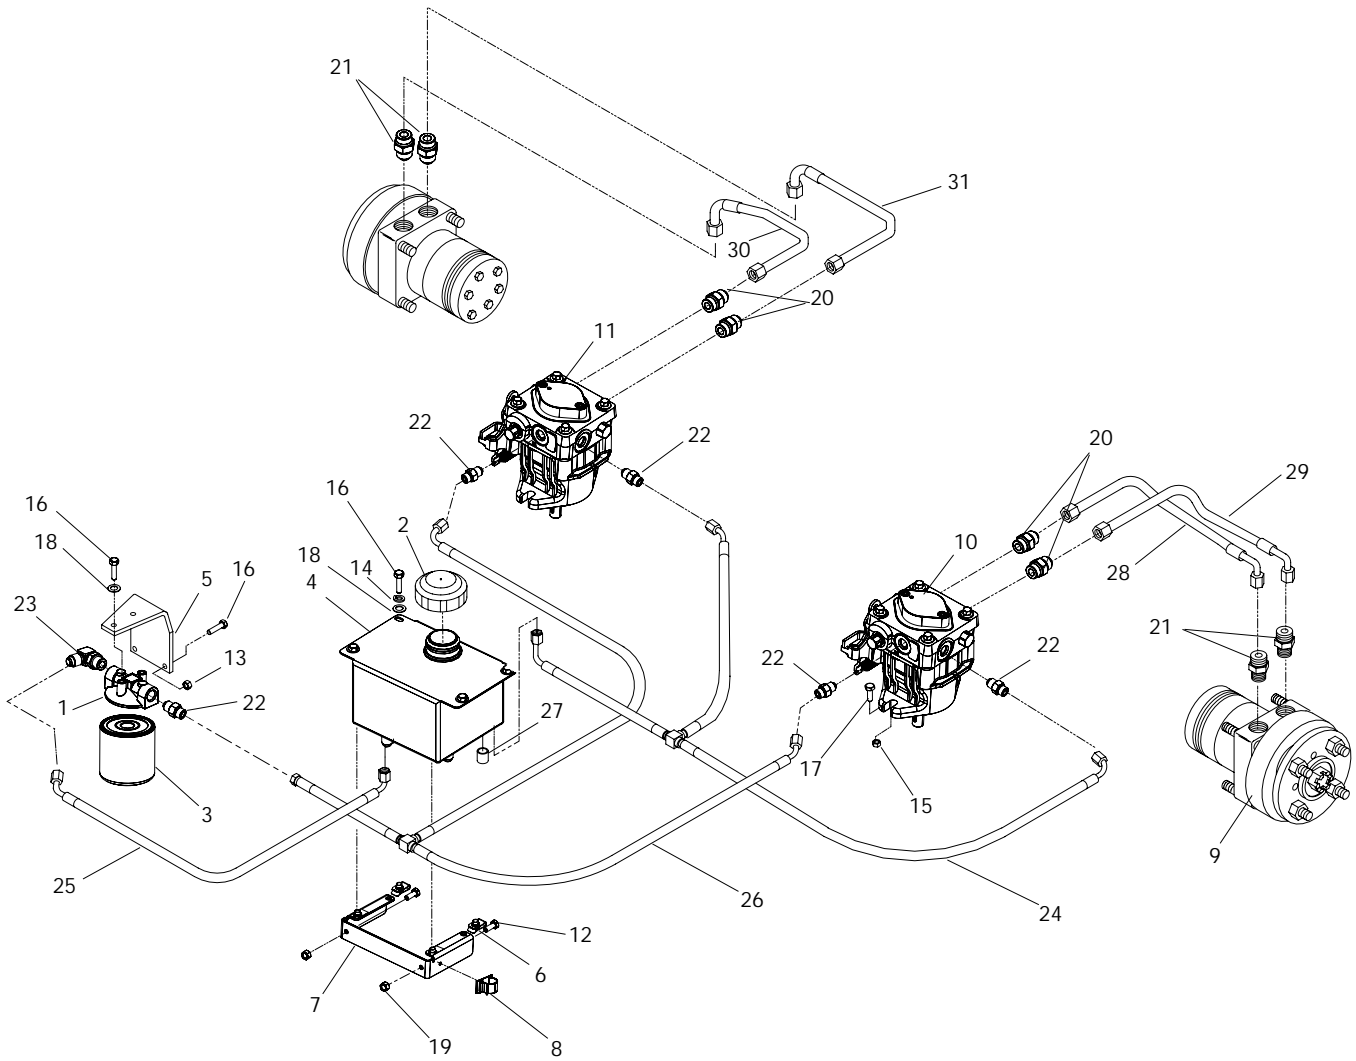

HYDRAULIC PUMP - MOTOR