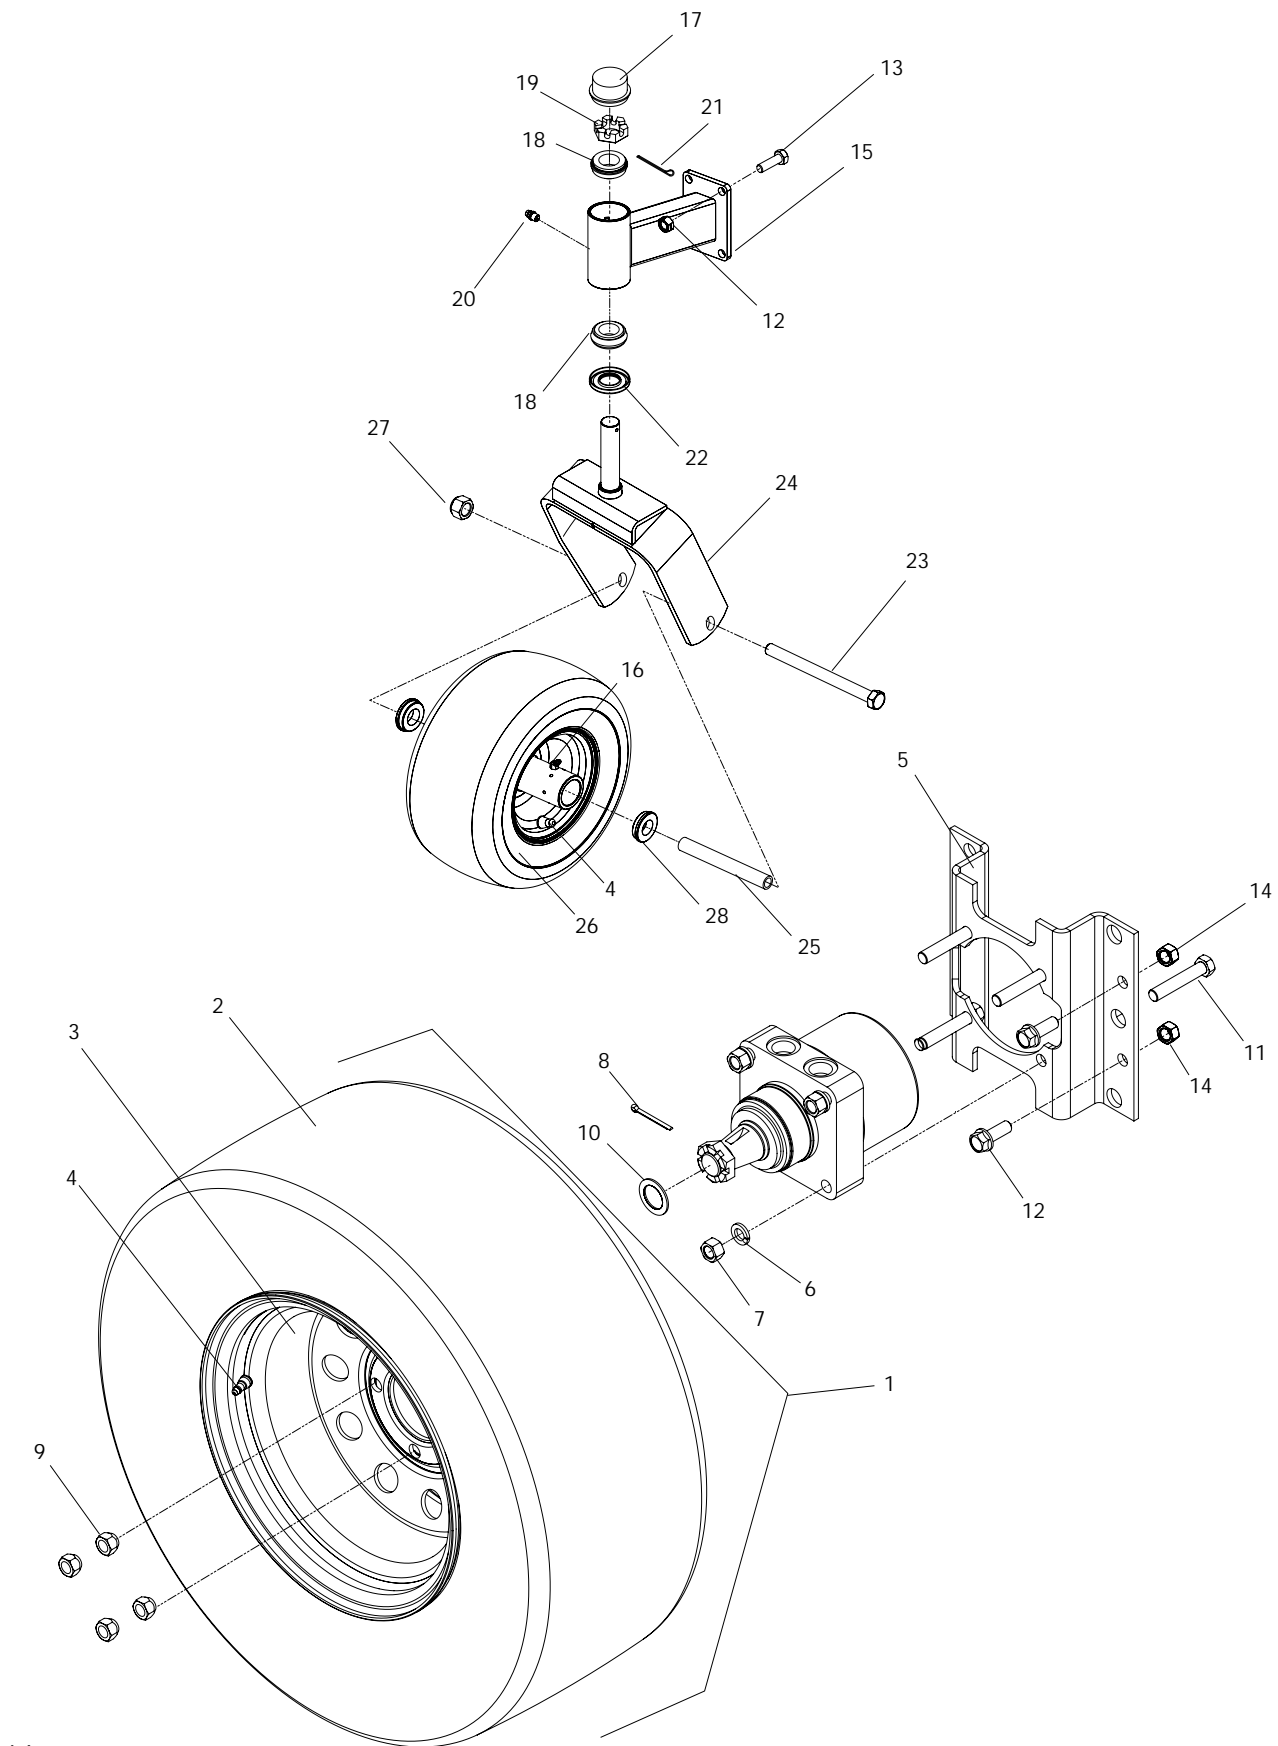

WHEELS AND TIRES