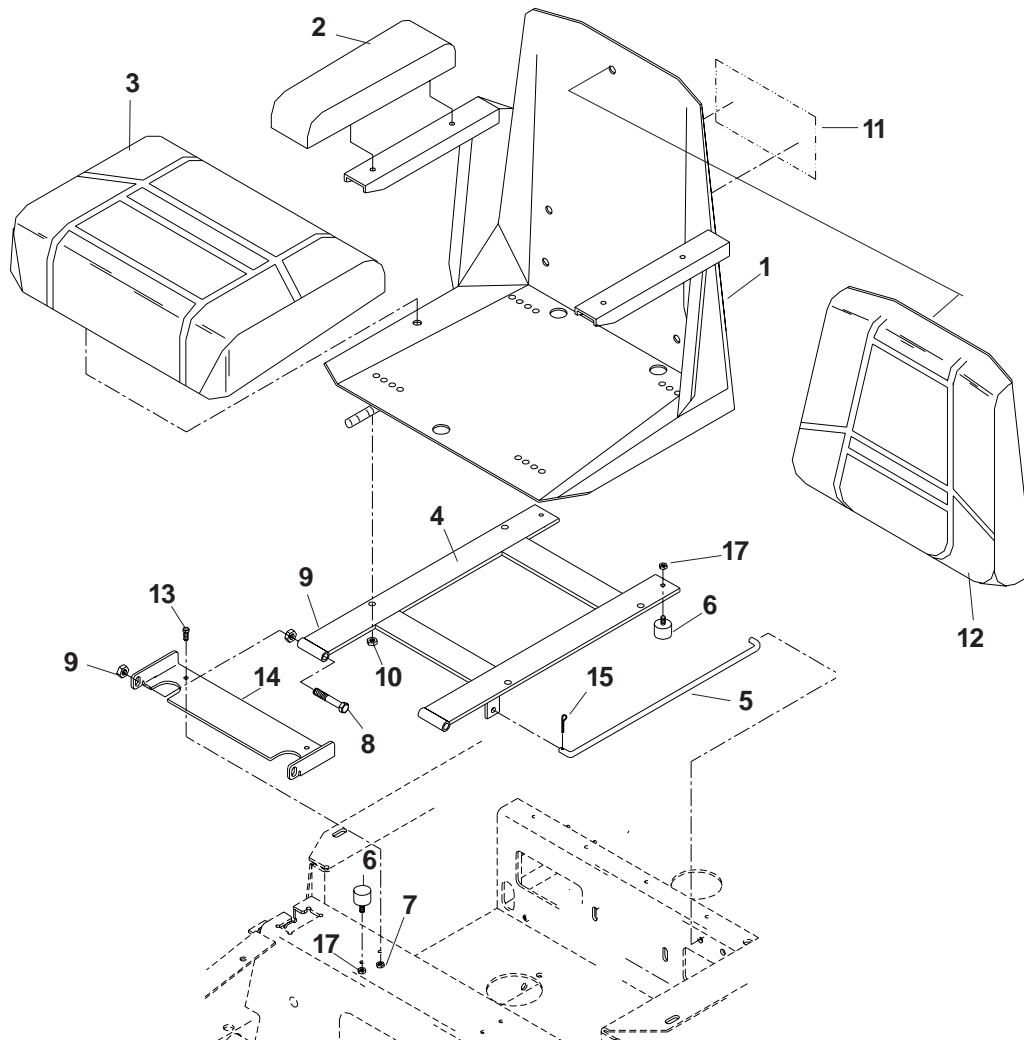

SEAT ASSEMBLY