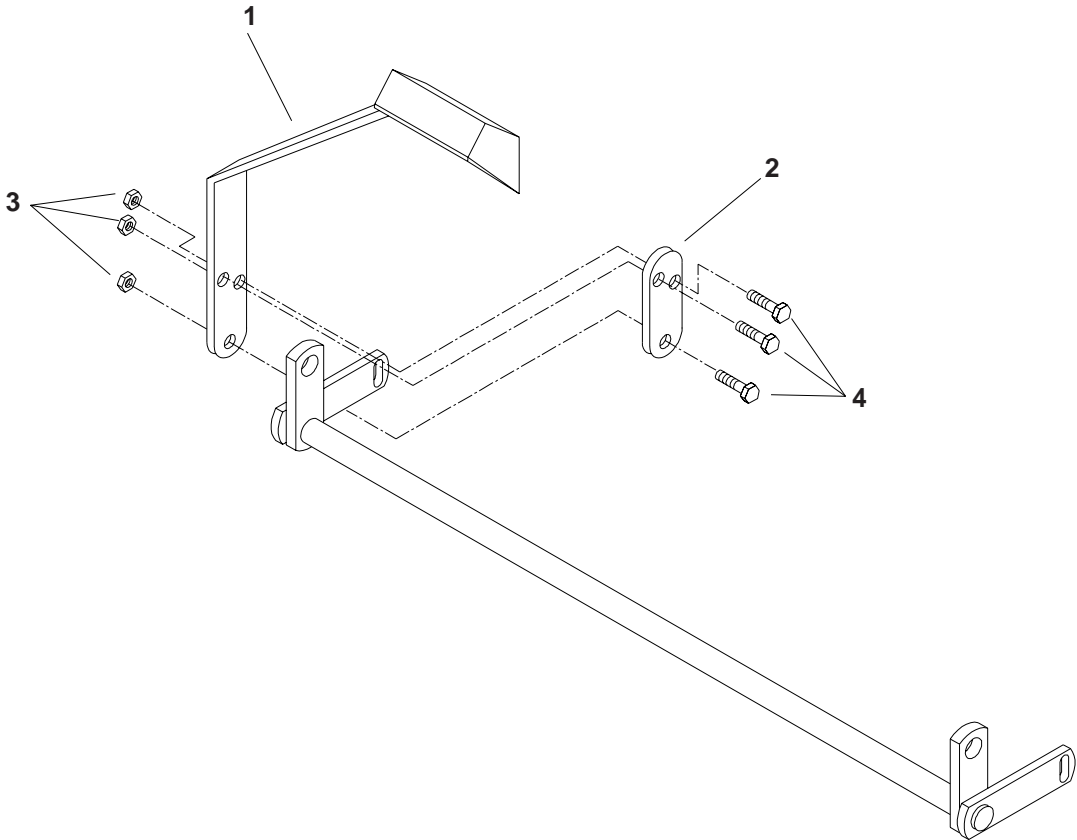

LIFT PEDAL

ITEM	PART NO.	QTY.	DESCRIPTION
1	539105549	1	Lift Pedal W/pad
2	539105552	1	Tightening Plate
3	539976979	3	Nut 3/8C Nyloc
4	539990655	3	HCS 3/8C X 1 1/2