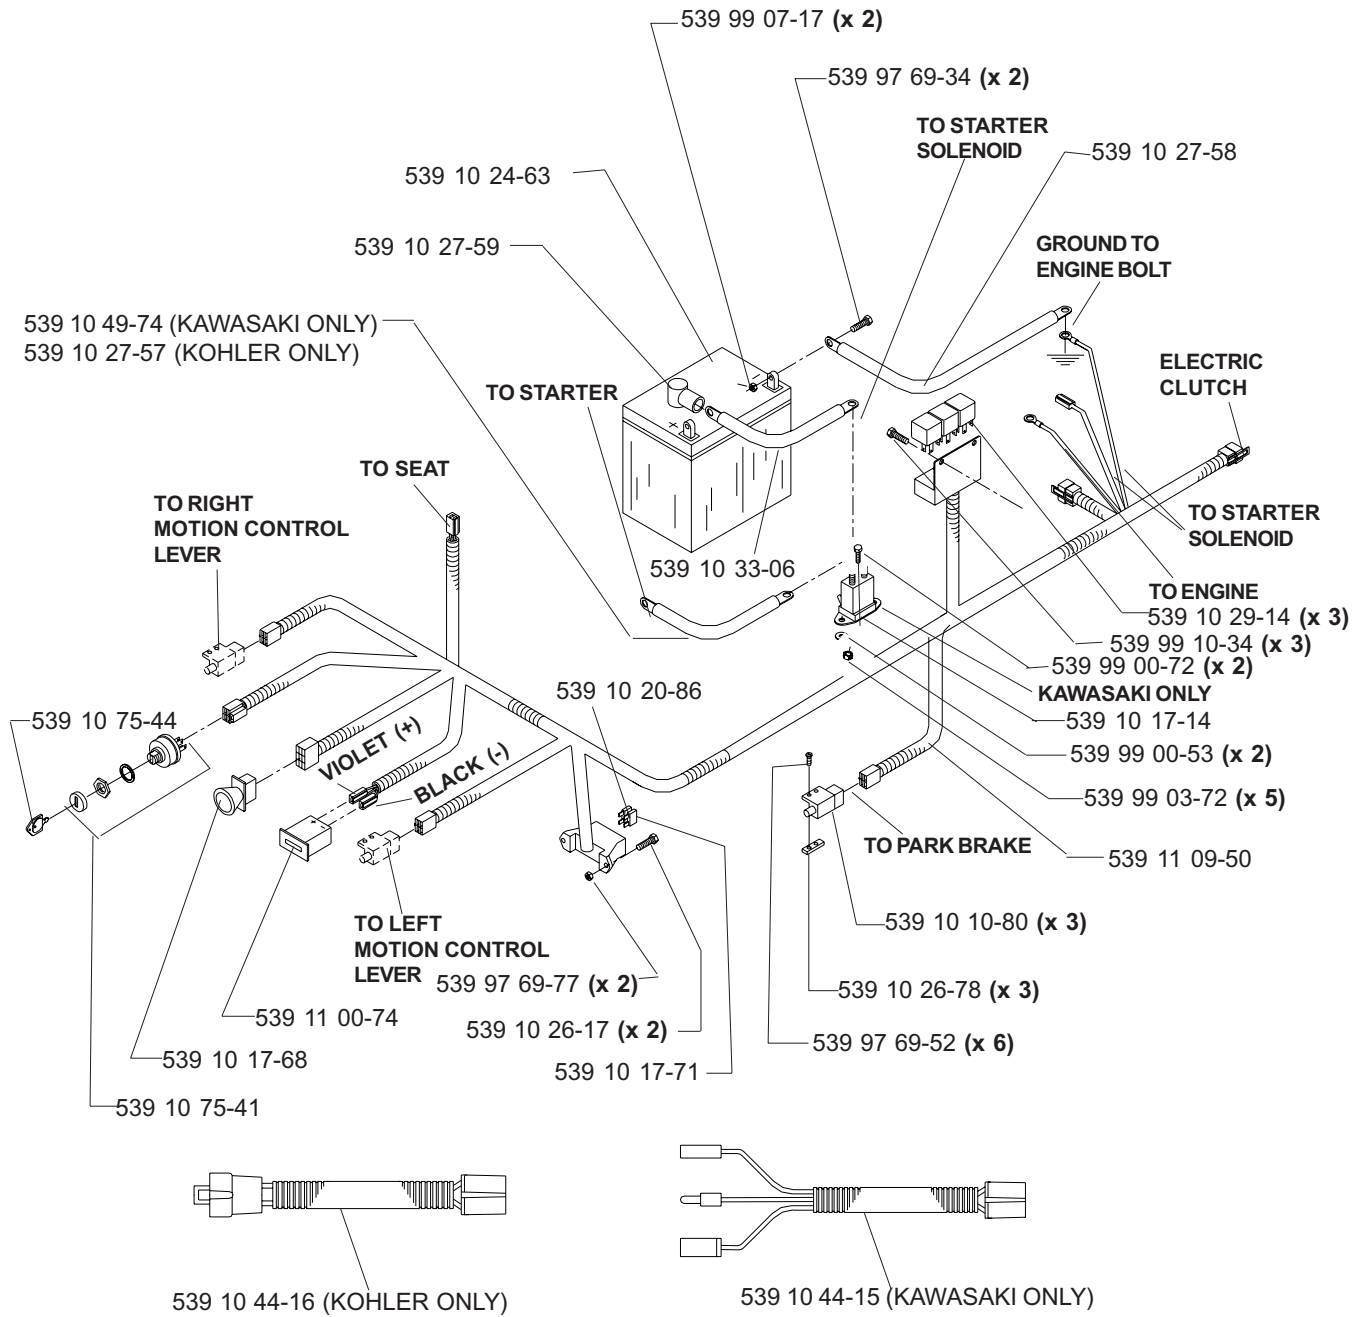

CASTER ARM

**MODELS: 968999254, 968999255, 968999256, 968999258, 968999304,
968999305, 968999307, 968999332, 968999368, 968999375,
968999356**

42" DECK ASSEMBLY

42" DECK ASSEMBLY

48" DECK ASSEMBLY

48" DECK ASSEMBLY

52" DECK ASSEMBLY

52" DECK ASSEMBLY

61" DECK ASSEMBLY

61" DECK ASSEMBLY

DECK LIFT ASSEMBLY

WIRING ASSEMBLY

DECALS

539 10 26-70 DECAL, FUEL VALVE (NOT SHOWN)