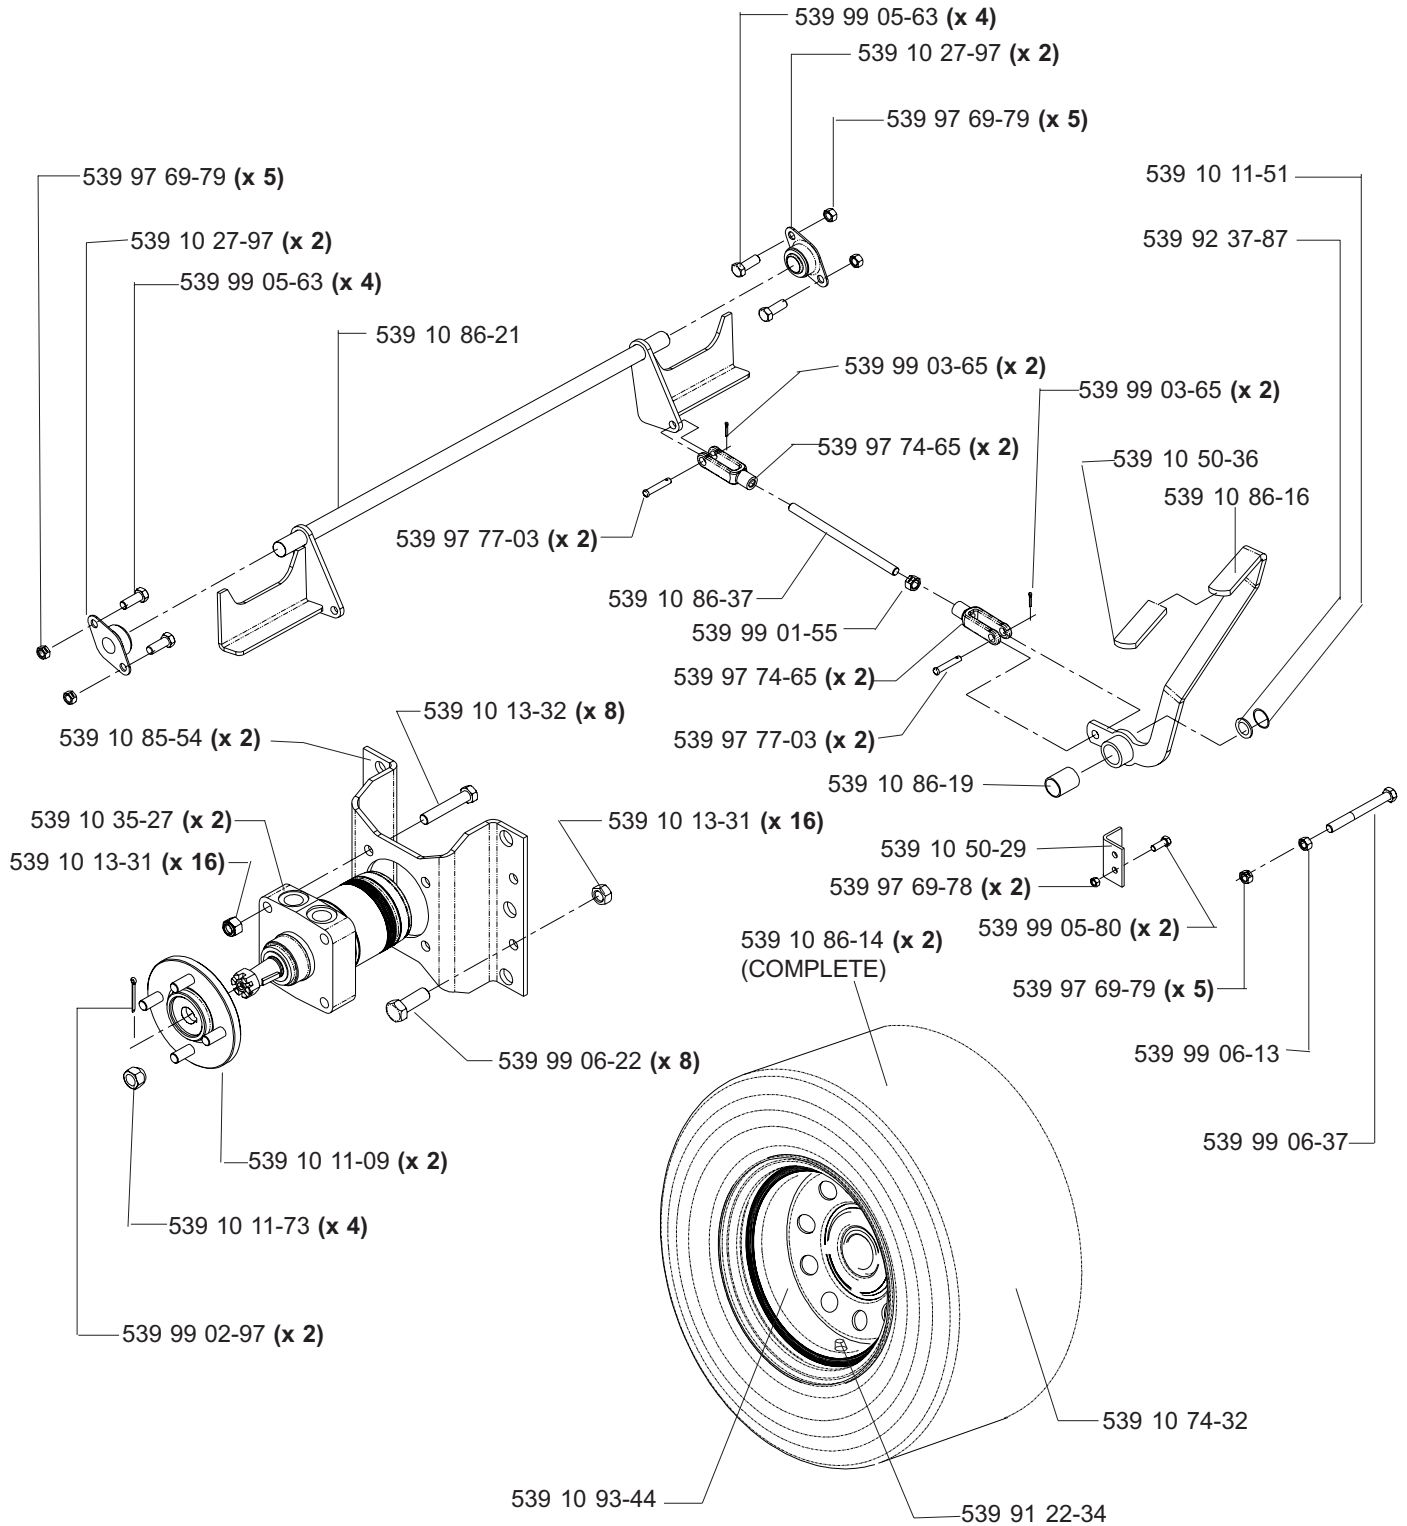

HYDRAULIC ASSEMBLY (TE)

MODELS: 968999254, 968999255, 968999304, 968999356

MAIN FRAME ASSEMBLY

MAIN FRAME ASSEMBLY

NOT SHOWN:

- 539 11 26-54 FLOOR PAN PAD, MODEL 968999307 ONLY
- 539 11 26-55 FOOT REST PAD, MODEL 968999307 ONLY

SEAT ASSEMBLY

MODELS: 968999254, 968999255, 968999304, 968999356

KAWASAKI 17 & 19 HP ENGINE ASSEMBLY

MODELS: 968999254, 968999255, 968999304, 968999356

MOTION CONTROL ASSEMBLY

PARK BRAKE ASSEMBLY (TE)

MODELS: 968999254, 968999255, 968999304, 968999356

CASTER ARM

**MODELS: 968999254, 968999255, 968999256, 968999258, 968999304,
968999305, 968999307, 968999332, 968999368, 968999375,
968999356**

42" DECK ASSEMBLY

42" DECK ASSEMBLY

48" DECK ASSEMBLY

48" DECK ASSEMBLY

52" DECK ASSEMBLY

52" DECK ASSEMBLY

61" DECK ASSEMBLY

61" DECK ASSEMBLY

DECK LIFT ASSEMBLY

WIRING ASSEMBLY

DECALS

539 10 26-70 DECAL, FUEL VALVE (NOT SHOWN)