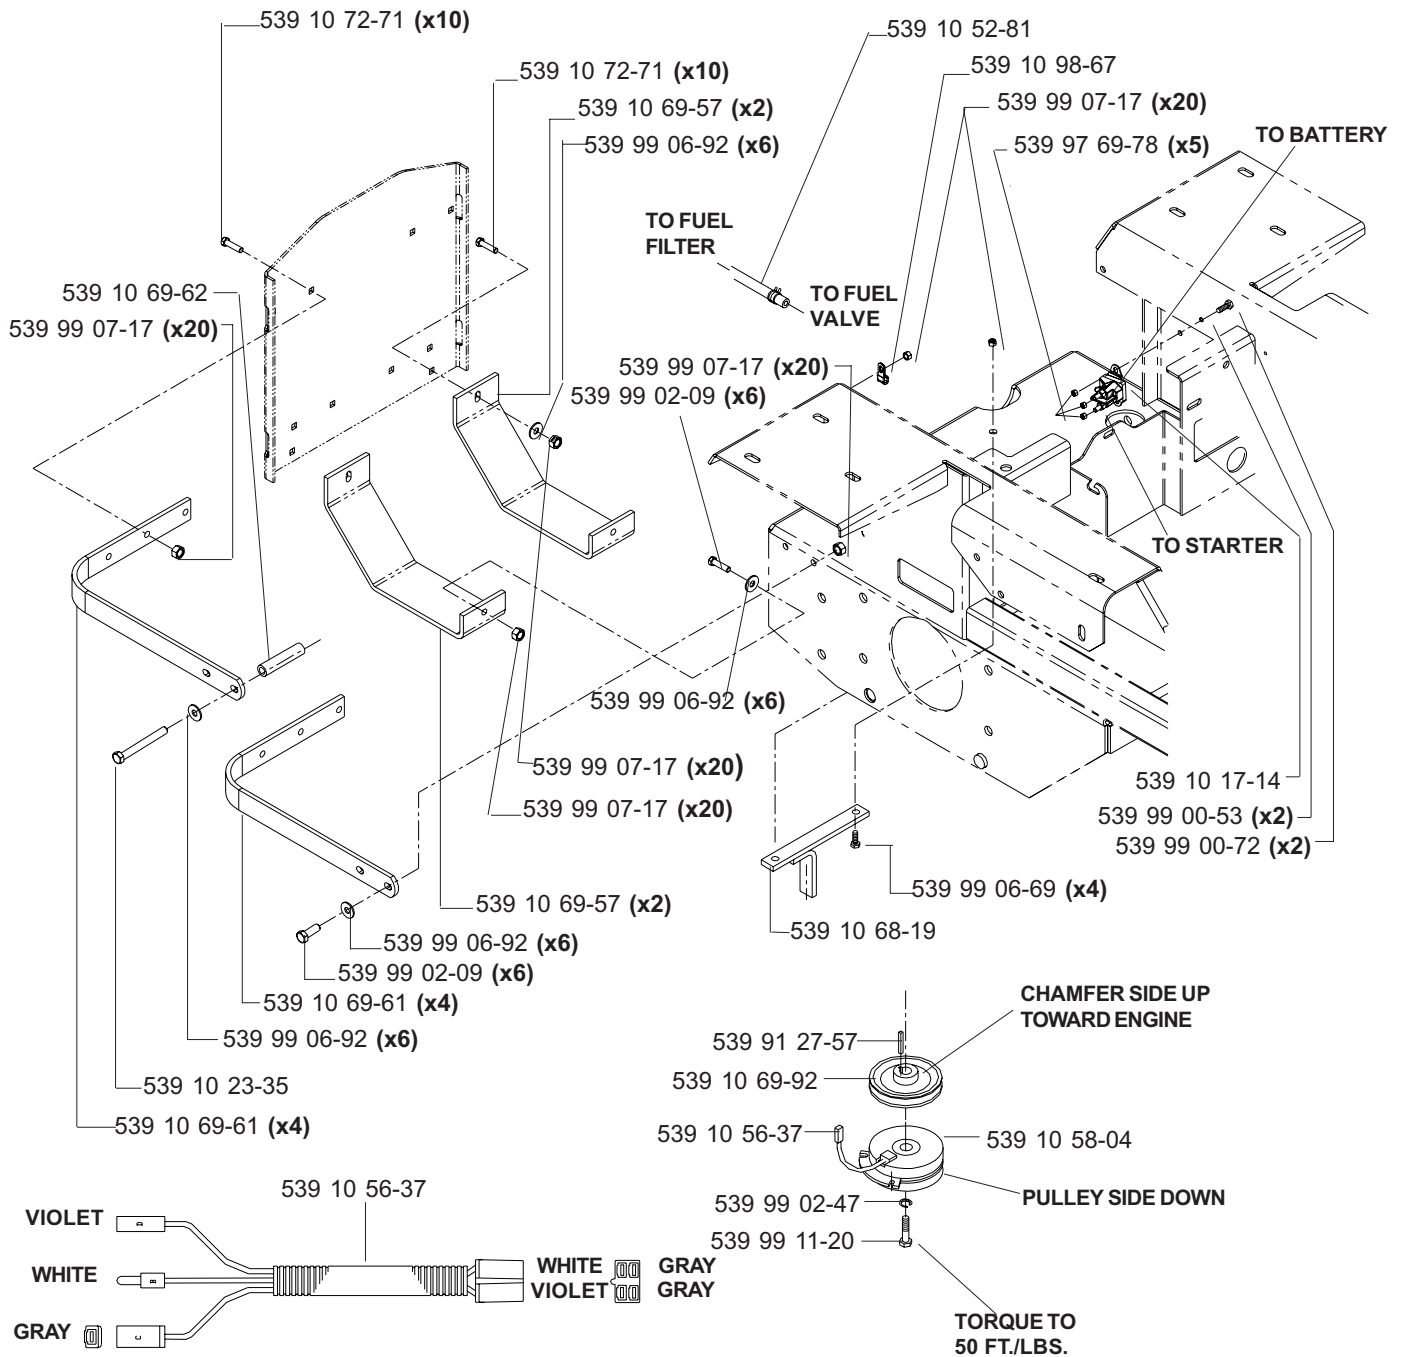

HYDRAULIC ASSEMBLY (TE)

MODELS: 968999254, 968999255, 968999304, 968999356

MAIN FRAME ASSEMBLY

MAIN FRAME ASSEMBLY

NOT SHOWN:

- 539 11 26-54 FLOOR PAN PAD, MODEL 968999307 ONLY
- 539 11 26-55 FOOT REST PAD, MODEL 968999307 ONLY

SEAT ASSEMBLY

MODELS: 968999254, 968999255, 968999304, 968999356

KAWASAKI 17 & 19 HP ENGINE ASSEMBLY

MODELS: 968999254, 968999255, 968999304, 968999356

MOTION CONTROL ASSEMBLY

PARK BRAKE ASSEMBLY (TE)

MODELS: 968999254, 968999255, 968999304, 968999356

CASTER ARM

**MODELS: 968999254, 968999255, 968999256, 968999258, 968999304,
968999305, 968999307, 968999332, 968999368, 968999375,
968999356**

42" DECK ASSEMBLY

42" DECK ASSEMBLY

48" DECK ASSEMBLY

48" DECK ASSEMBLY

52" DECK ASSEMBLY

52" DECK ASSEMBLY

61" DECK ASSEMBLY

61" DECK ASSEMBLY

DECK LIFT ASSEMBLY

WIRING ASSEMBLY

DECALS

539 10 26-70 DECAL, FUEL VALVE (NOT SHOWN)