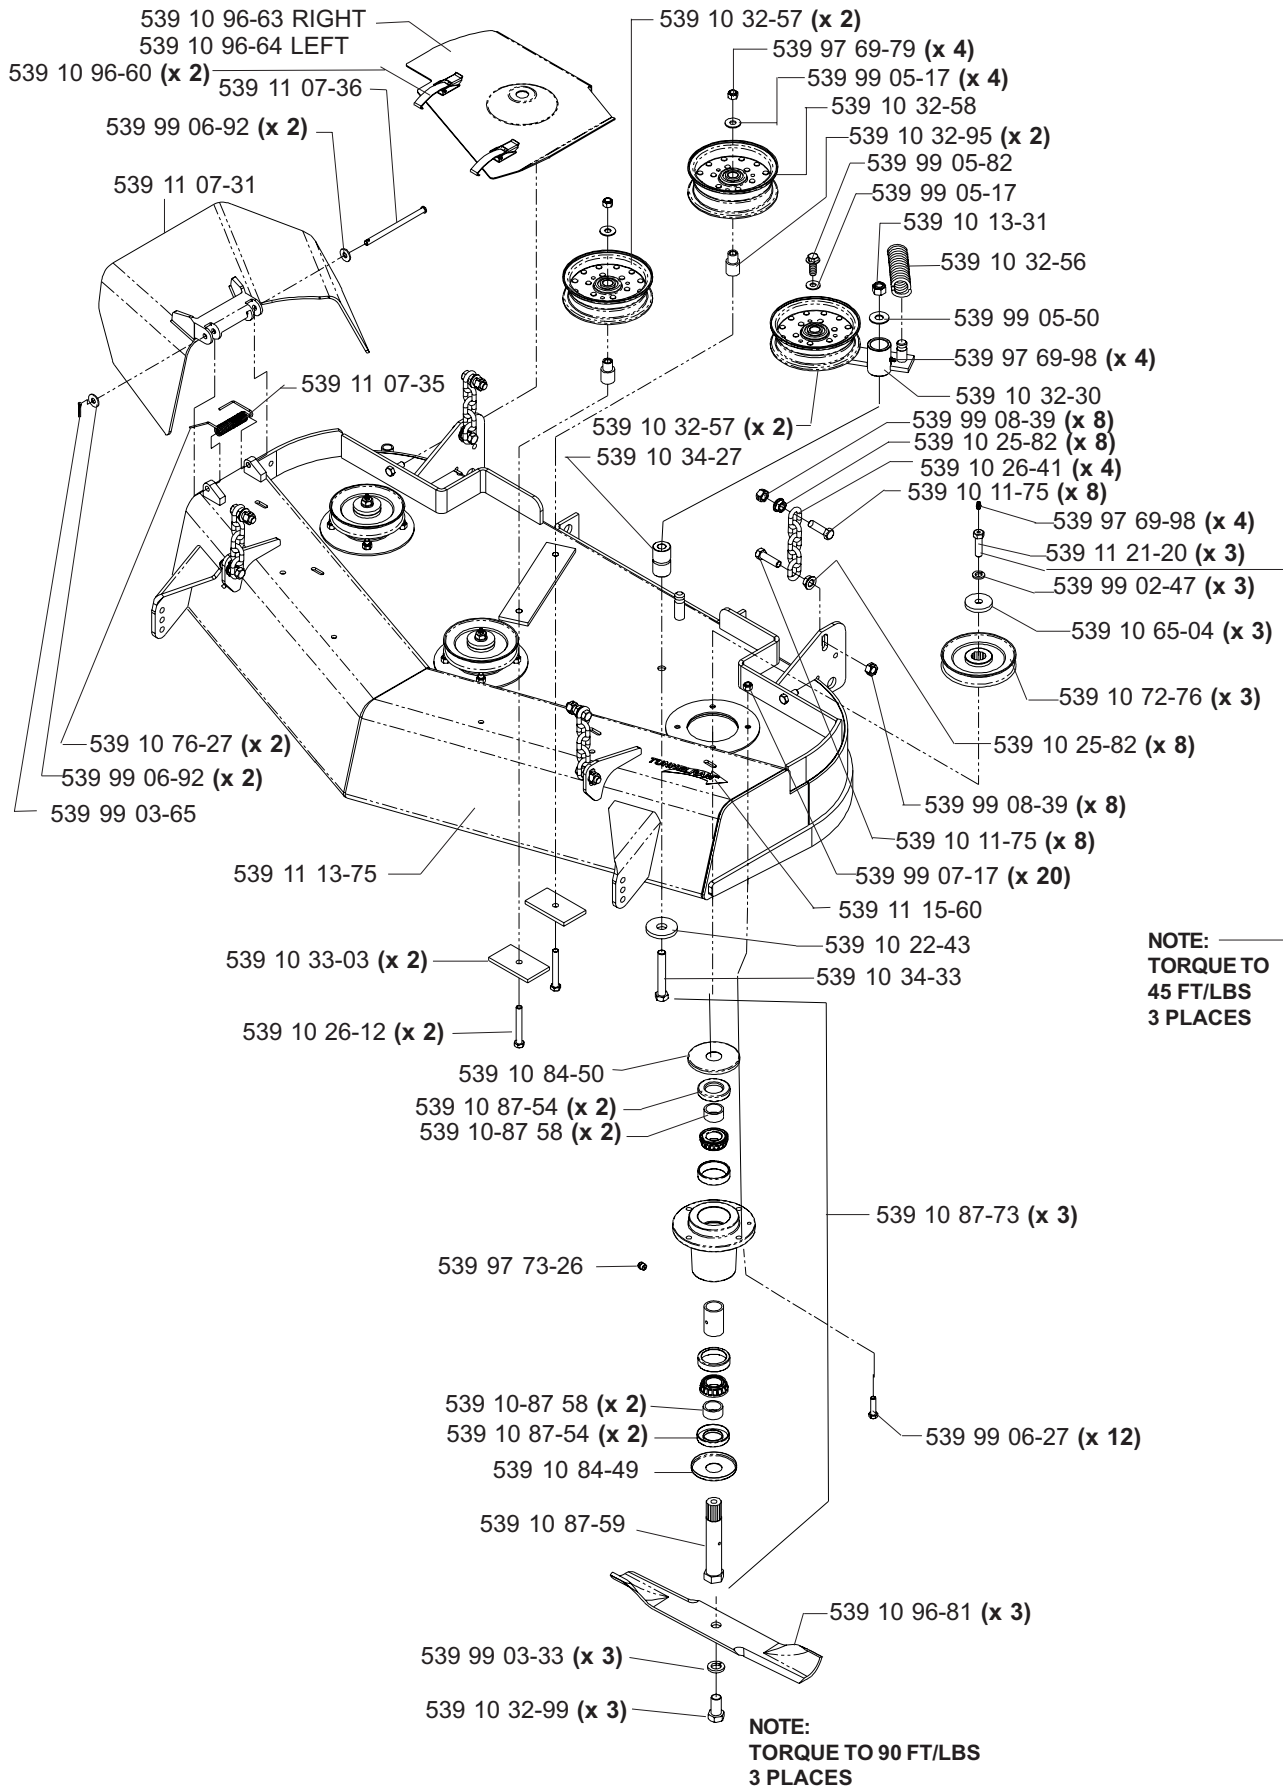

HYDRAULIC ASSEMBLY (TE)

MODELS: 968999254, 968999255, 968999304, 968999356

MAIN FRAME ASSEMBLY

MAIN FRAME ASSEMBLY

NOT SHOWN:

- 539 11 26-54 FLOOR PAN PAD, MODEL 968999307 ONLY
- 539 11 26-55 FOOT REST PAD, MODEL 968999307 ONLY

SEAT ASSEMBLY

MODELS: 968999254, 968999255, 968999304, 968999356

KAWASAKI 17 & 19 HP ENGINE ASSEMBLY

MODELS: 968999254, 968999255, 968999304, 968999356

MOTION CONTROL ASSEMBLY

PARK BRAKE ASSEMBLY (TE)

MODELS: 968999254, 968999255, 968999304, 968999356

CASTER ARM

**MODELS: 968999254, 968999255, 968999256, 968999258, 968999304,
968999305, 968999307, 968999332, 968999368, 968999375,
968999356**

42" DECK ASSEMBLY

42" DECK ASSEMBLY

48" DECK ASSEMBLY

48" DECK ASSEMBLY

52" DECK ASSEMBLY

52" DECK ASSEMBLY

61" DECK ASSEMBLY

61" DECK ASSEMBLY

DECK LIFT ASSEMBLY

WIRING ASSEMBLY

DECALS

539 10 26-70 DECAL, FUEL VALVE (NOT SHOWN)