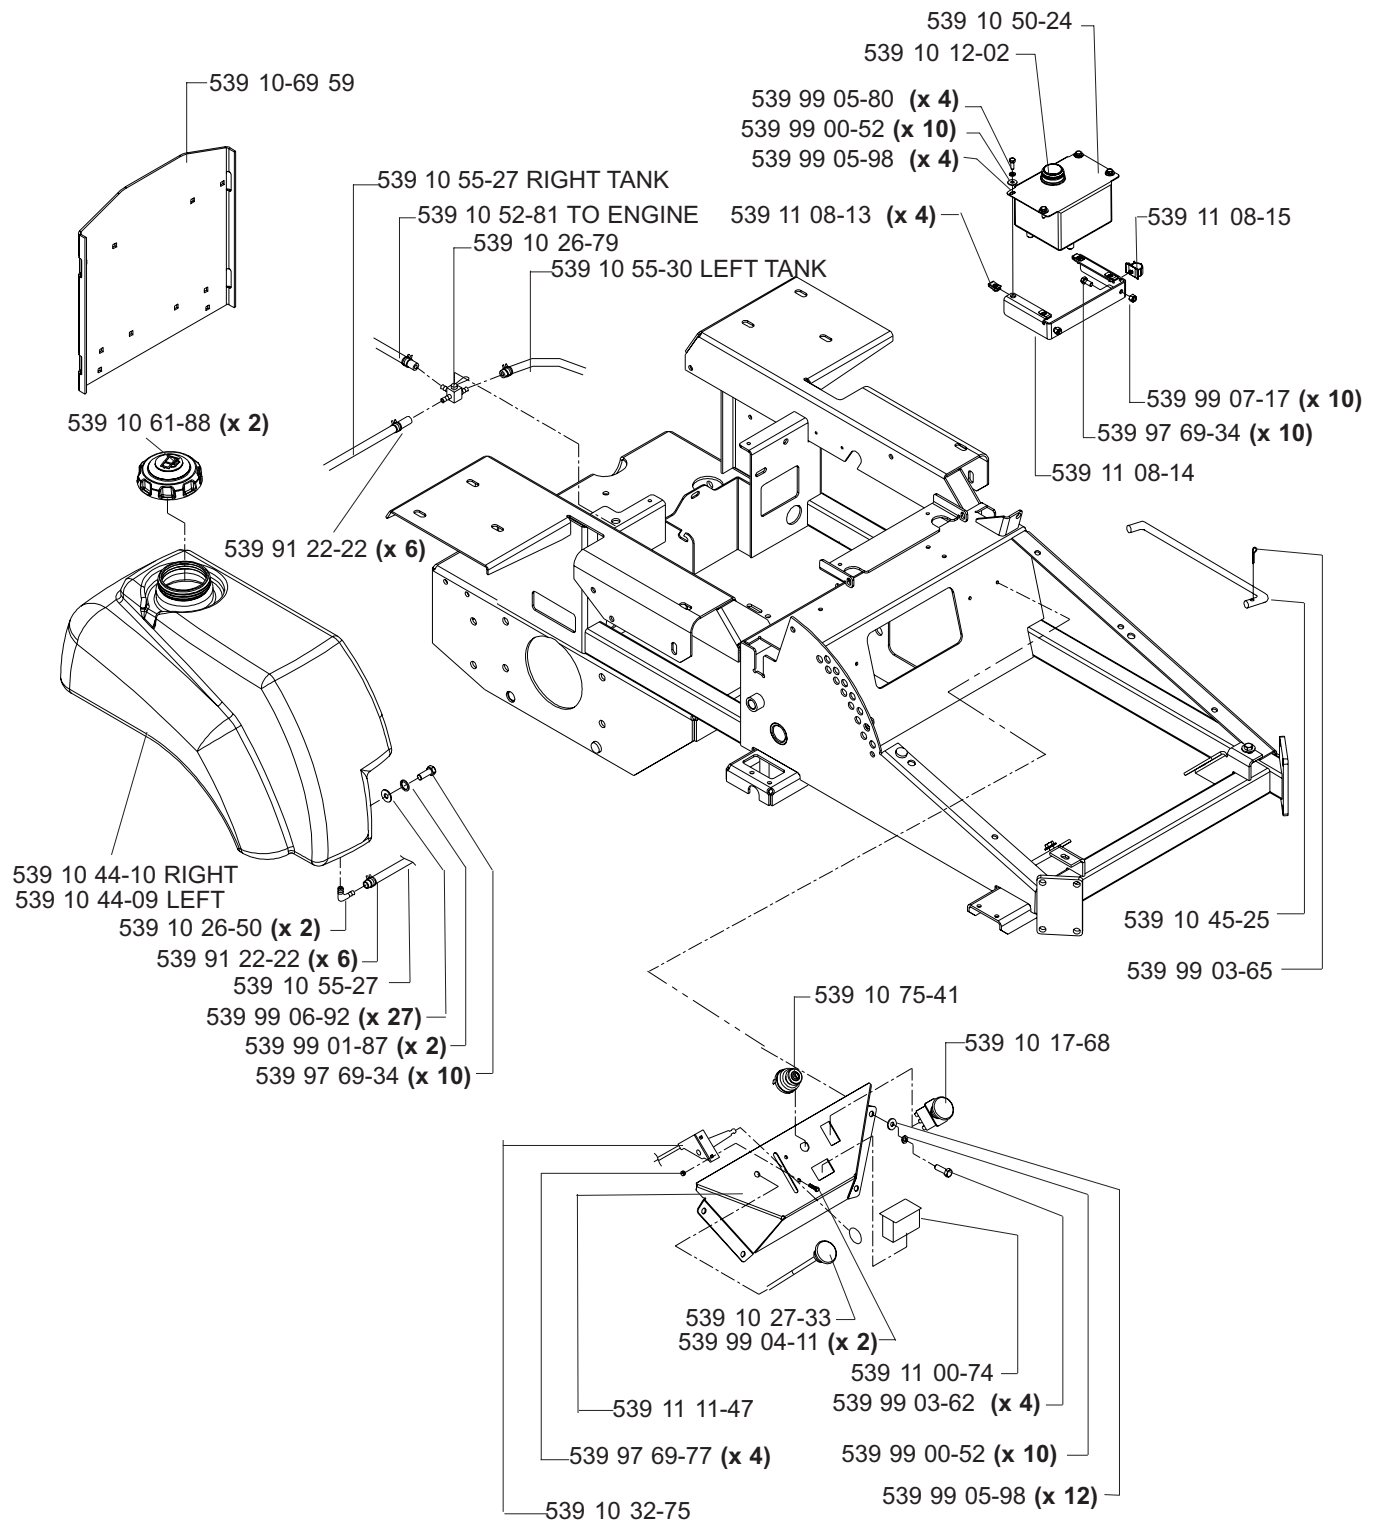

HYDRAULIC ASSEMBLY (TE)

MODELS: 968999254, 968999255, 968999304, 968999356

MAIN FRAME ASSEMBLY

MAIN FRAME ASSEMBLY

NOT SHOWN:

- 539 11 26-54 FLOOR PAN PAD, MODEL 968999307 ONLY
- 539 11 26-55 FOOT REST PAD, MODEL 968999307 ONLY

SEAT ASSEMBLY

MODELS: 968999254, 968999255, 968999304, 968999356

KAWASAKI 17 & 19 HP ENGINE ASSEMBLY

MODELS: 968999254, 968999255, 968999304, 968999356

MOTION CONTROL ASSEMBLY

PARK BRAKE ASSEMBLY (TE)

MODELS: 968999254, 968999255, 968999304, 968999356

CASTER ARM

**MODELS: 968999254, 968999255, 968999256, 968999258, 968999304,
968999305, 968999307, 968999332, 968999368, 968999375,
968999356**

42" DECK ASSEMBLY

42" DECK ASSEMBLY

48" DECK ASSEMBLY

48" DECK ASSEMBLY

52" DECK ASSEMBLY

52" DECK ASSEMBLY

61" DECK ASSEMBLY

61" DECK ASSEMBLY

DECK LIFT ASSEMBLY

WIRING ASSEMBLY

DECALS

539 10 26-70 DECAL, FUEL VALVE (NOT SHOWN)