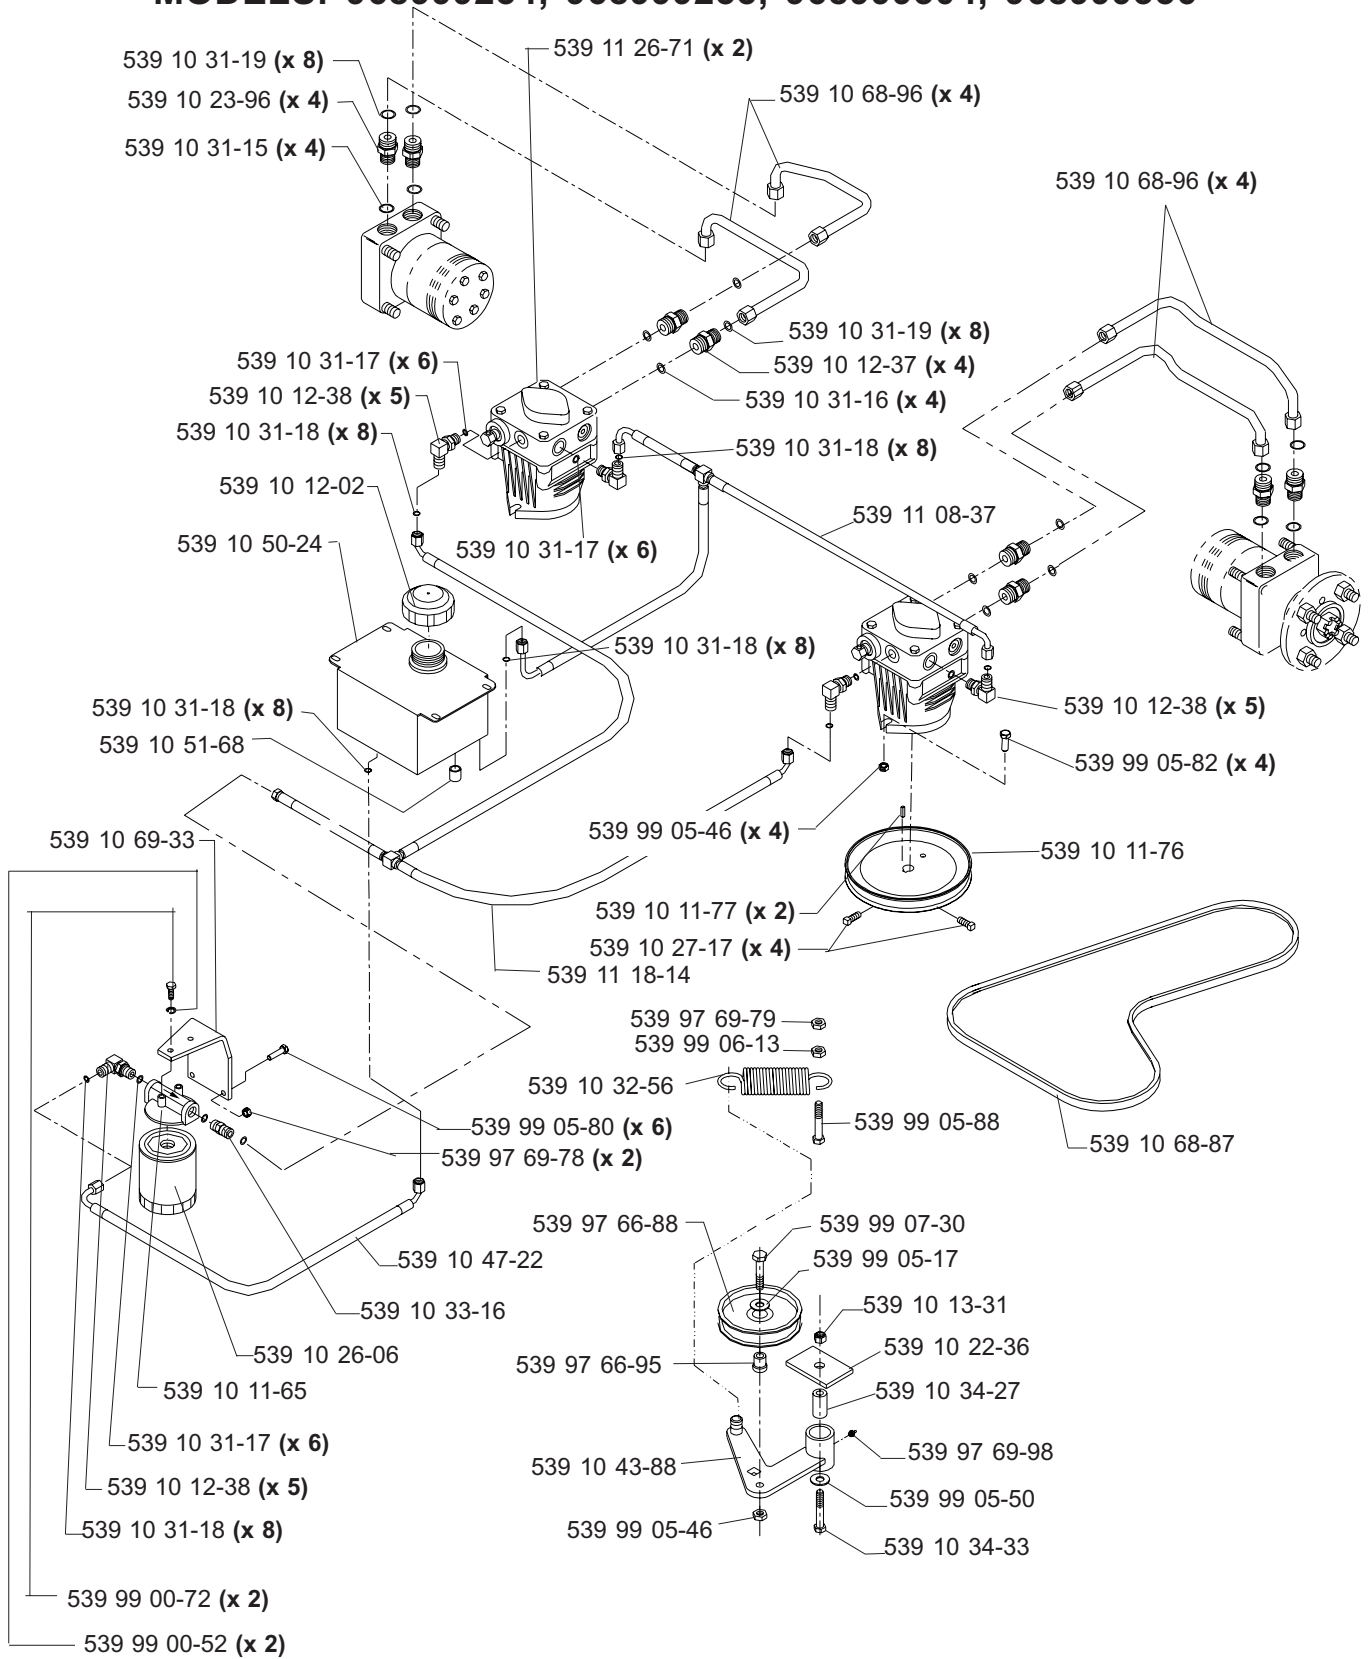

HYDRAULIC ASSEMBLY (TE)

MODELS: 968999254, 968999255, 968999304, 968999356

MAIN FRAME ASSEMBLY

MAIN FRAME ASSEMBLY

NOT SHOWN:

- 539 11 26-54 FLOOR PAN PAD, MODEL 968999307 ONLY
- 539 11 26-55 FOOT REST PAD, MODEL 968999307 ONLY

SEAT ASSEMBLY

MODELS: 968999254, 968999255, 968999304, 968999356

KAWASAKI 17 & 19 HP ENGINE ASSEMBLY

MODELS: 968999254, 968999255, 968999304, 968999356

MOTION CONTROL ASSEMBLY

PARK BRAKE ASSEMBLY (TE)

MODELS: 968999254, 968999255, 968999304, 968999356

CASTER ARM

**MODELS: 968999254, 968999255, 968999256, 968999258, 968999304,
968999305, 968999307, 968999332, 968999368, 968999375,
968999356**

42" DECK ASSEMBLY

42" DECK ASSEMBLY

48" DECK ASSEMBLY

48" DECK ASSEMBLY

52" DECK ASSEMBLY

52" DECK ASSEMBLY

61" DECK ASSEMBLY

61" DECK ASSEMBLY

DECK LIFT ASSEMBLY

WIRING ASSEMBLY

DECALS

539 10 26-70 DECAL, FUEL VALVE (NOT SHOWN)