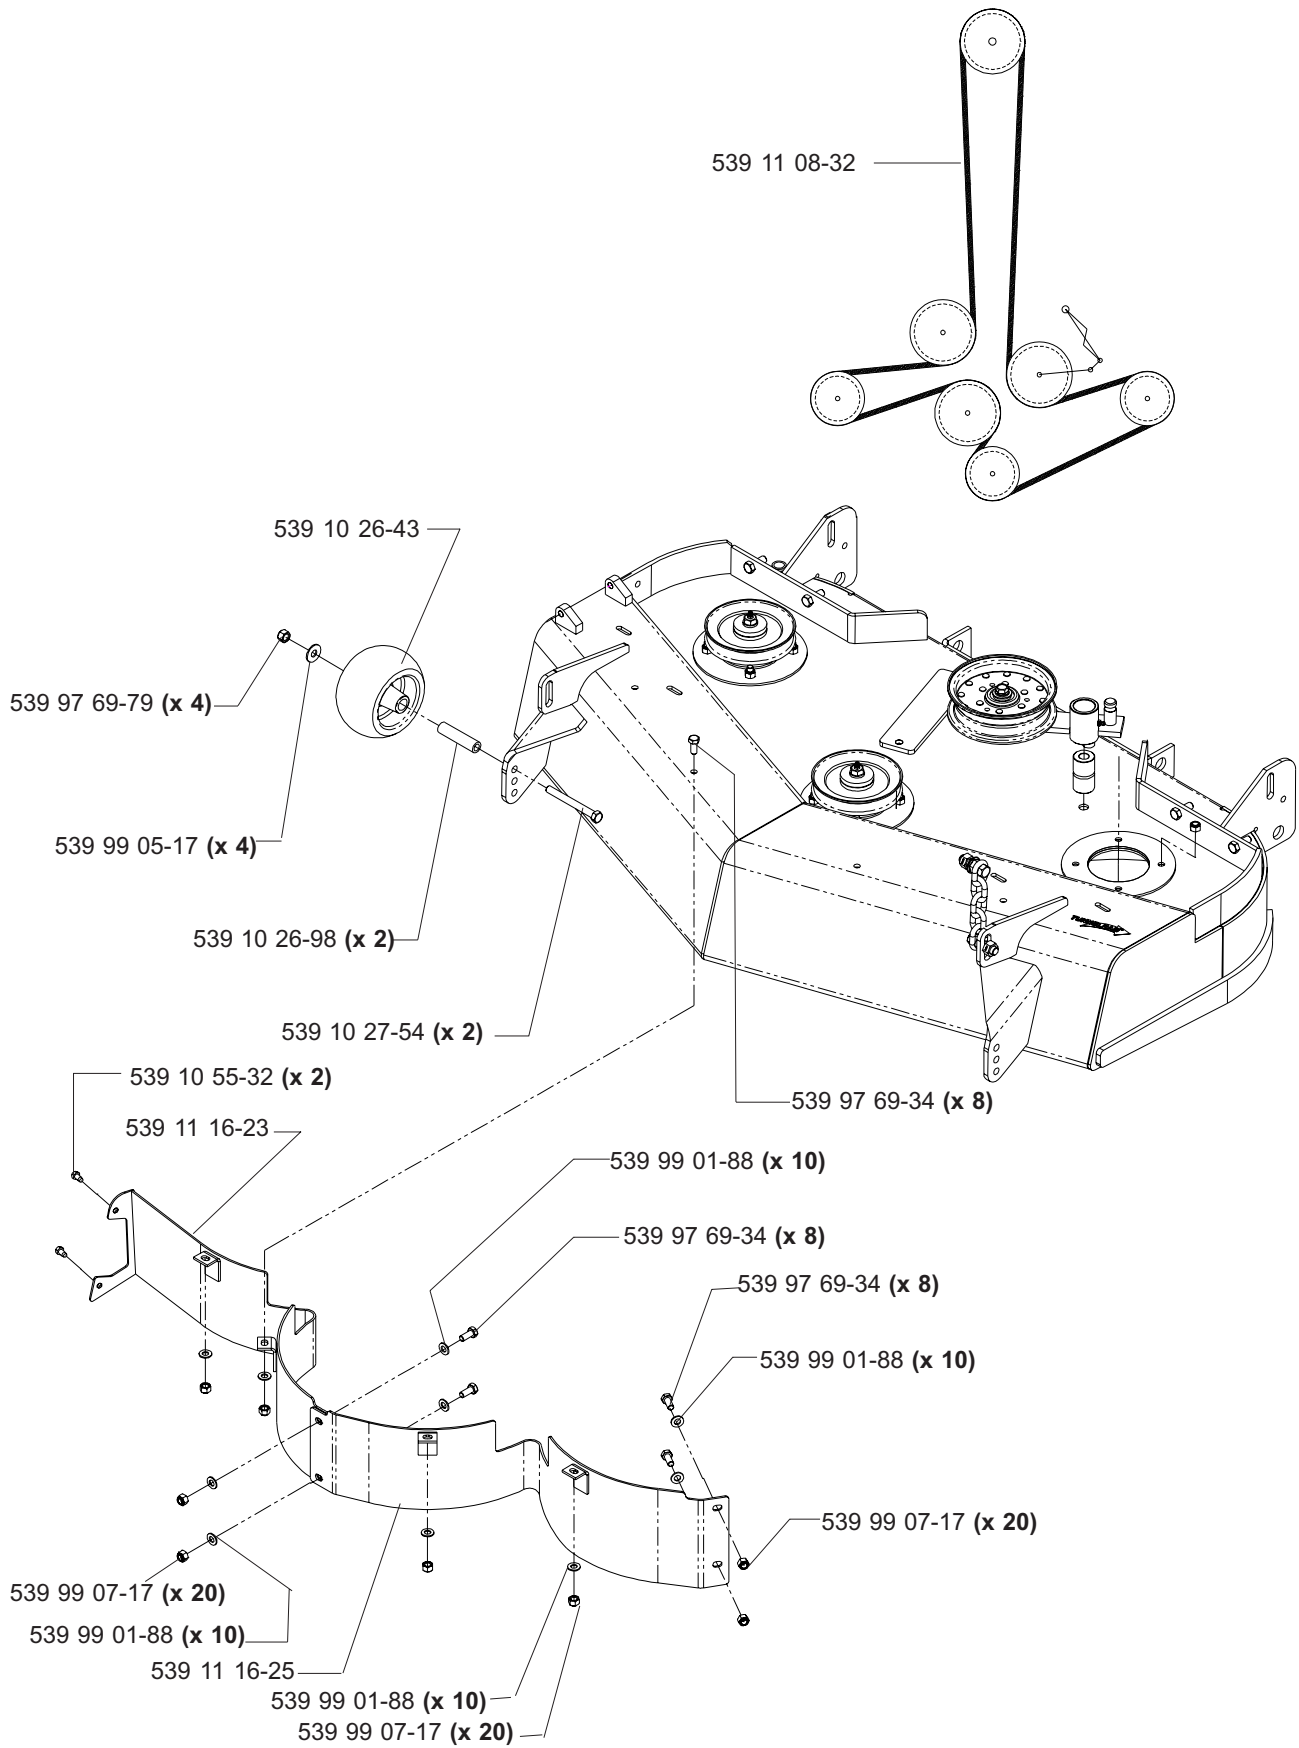

HYDRAULIC ASSEMBLY (TE)

MODELS: 968999254, 968999255, 968999304, 968999356

MAIN FRAME ASSEMBLY

MAIN FRAME ASSEMBLY

NOT SHOWN:

- 539 11 26-54 FLOOR PAN PAD, MODEL 968999307 ONLY
- 539 11 26-55 FOOT REST PAD, MODEL 968999307 ONLY

SEAT ASSEMBLY

MODELS: 968999254, 968999255, 968999304, 968999356

KAWASAKI 17 & 19 HP ENGINE ASSEMBLY

MODELS: 968999254, 968999255, 968999304, 968999356

MOTION CONTROL ASSEMBLY

PARK BRAKE ASSEMBLY (TE)

MODELS: 968999254, 968999255, 968999304, 968999356

CASTER ARM

**MODELS: 968999254, 968999255, 968999256, 968999258, 968999304,
968999305, 968999307, 968999332, 968999368, 968999375,
968999356**

42" DECK ASSEMBLY

42" DECK ASSEMBLY

48" DECK ASSEMBLY

48" DECK ASSEMBLY

52" DECK ASSEMBLY

52" DECK ASSEMBLY

61" DECK ASSEMBLY

61" DECK ASSEMBLY

DECK LIFT ASSEMBLY

WIRING ASSEMBLY

DECALS

539 10 26-70 DECAL, FUEL VALVE (NOT SHOWN)