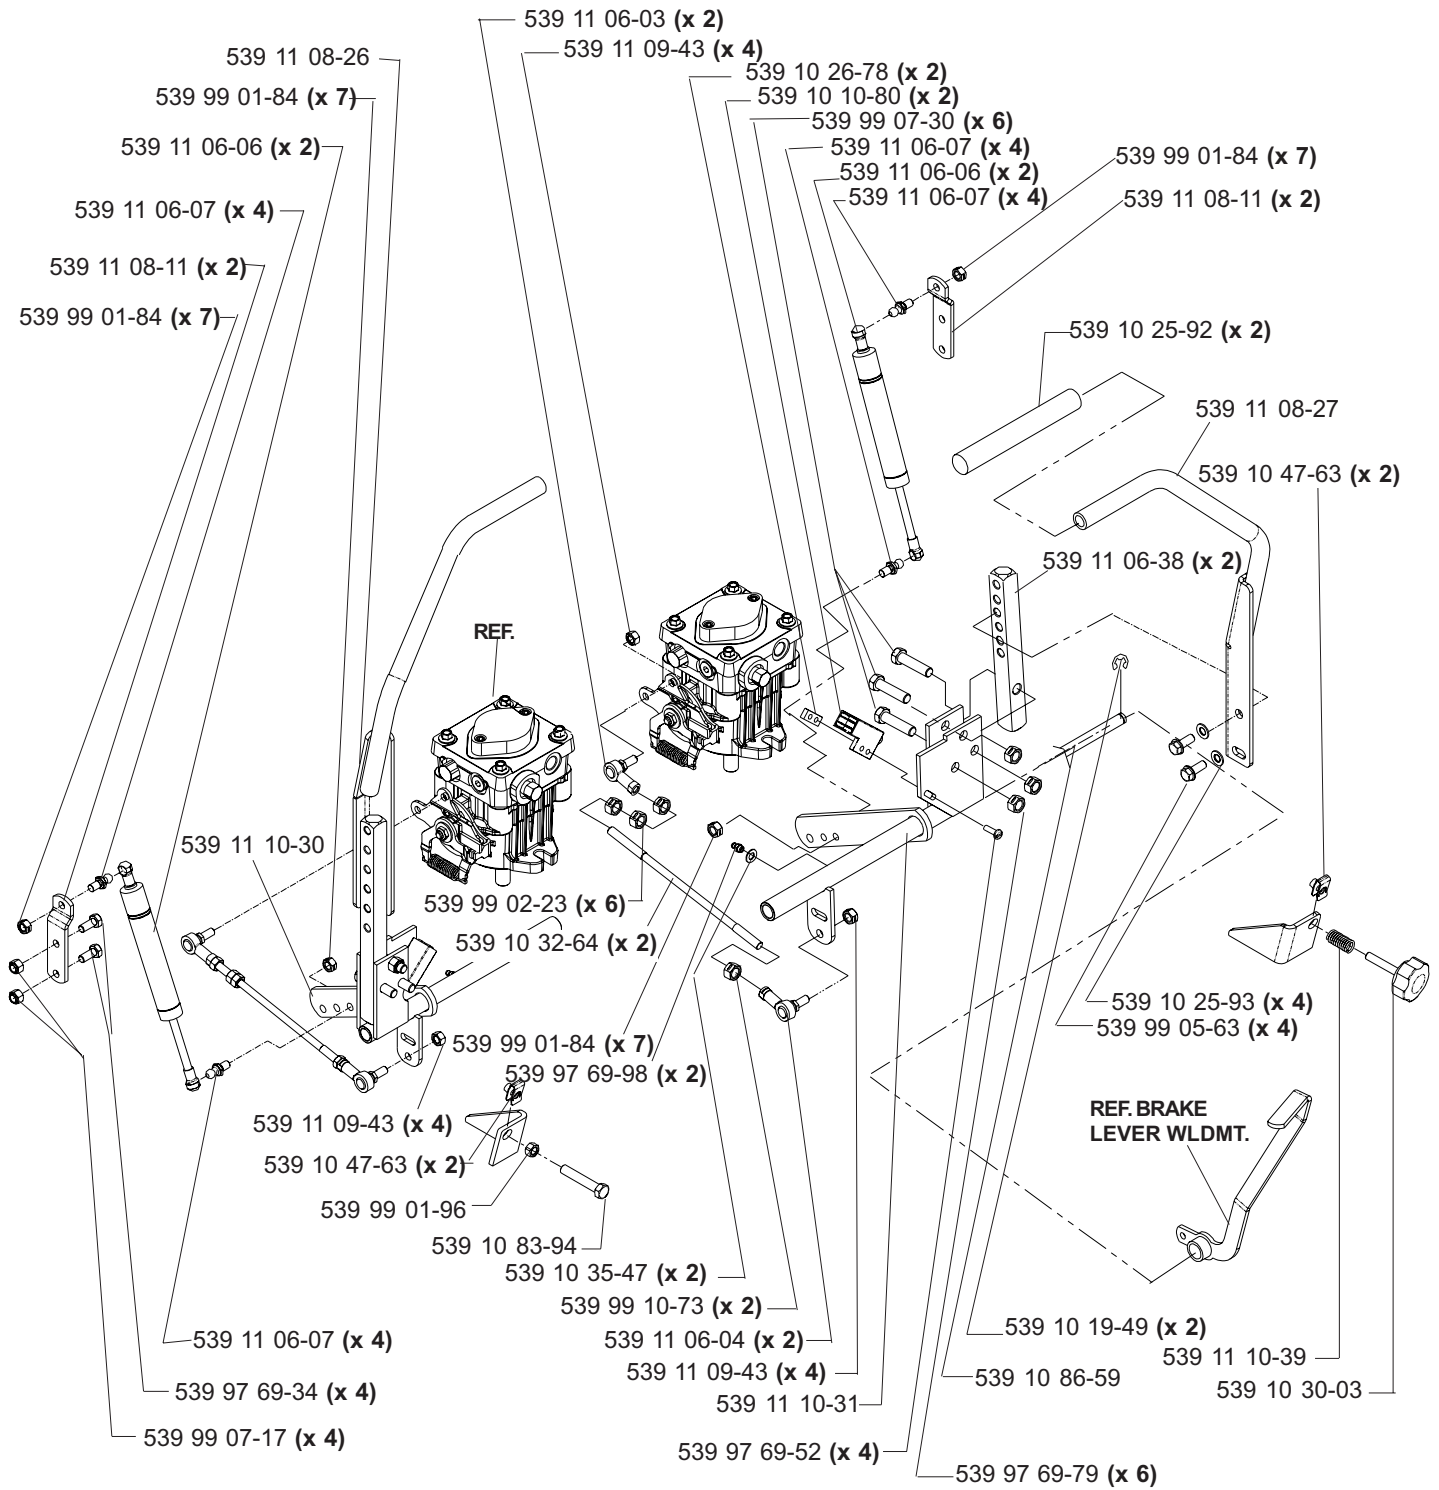

HYDRAULIC ASSEMBLY (TE)

MODELS: 968999254, 968999255, 968999304, 968999356

MAIN FRAME ASSEMBLY

MAIN FRAME ASSEMBLY

NOT SHOWN:

- 539 11 26-54 FLOOR PAN PAD, MODEL 968999307 ONLY
- 539 11 26-55 FOOT REST PAD, MODEL 968999307 ONLY

SEAT ASSEMBLY

MODELS: 968999254, 968999255, 968999304, 968999356

KAWASAKI 17 & 19 HP ENGINE ASSEMBLY

MODELS: 968999254, 968999255, 968999304, 968999356

MOTION CONTROL ASSEMBLY

PARK BRAKE ASSEMBLY (TE)

MODELS: 968999254, 968999255, 968999304, 968999356

CASTER ARM

**MODELS: 968999254, 968999255, 968999256, 968999258, 968999304,
968999305, 968999307, 968999332, 968999368, 968999375,
968999356**

42" DECK ASSEMBLY

42" DECK ASSEMBLY

48" DECK ASSEMBLY

48" DECK ASSEMBLY

52" DECK ASSEMBLY

52" DECK ASSEMBLY

61" DECK ASSEMBLY

61" DECK ASSEMBLY

DECK LIFT ASSEMBLY

WIRING ASSEMBLY

DECALS

539 10 26-70 DECAL, FUEL VALVE (NOT SHOWN)