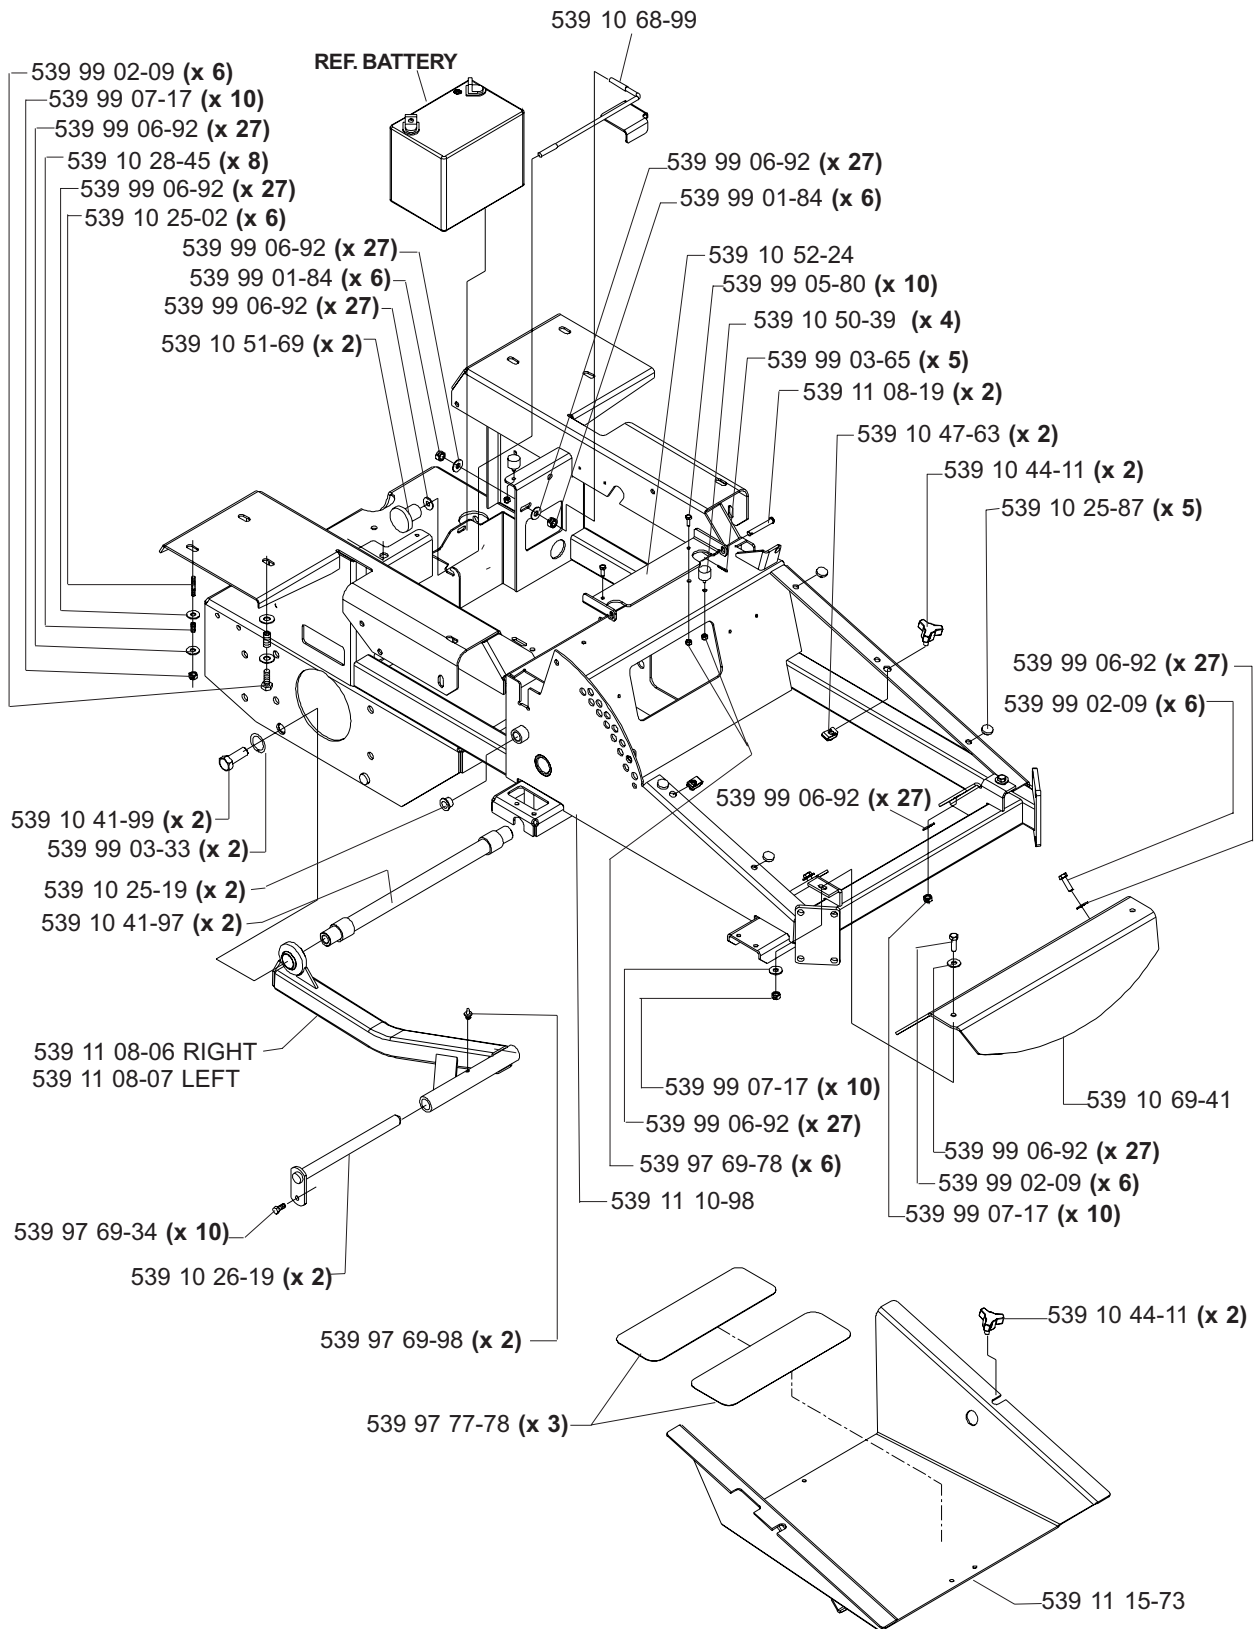

HYDRAULIC ASSEMBLY (TE)

MODELS: 968999254, 968999255, 968999304, 968999356

MAIN FRAME ASSEMBLY

MAIN FRAME ASSEMBLY

NOT SHOWN:

- 539 11 26-54 FLOOR PAN PAD, MODEL 968999307 ONLY
- 539 11 26-55 FOOT REST PAD, MODEL 968999307 ONLY

SEAT ASSEMBLY

MODELS: 968999254, 968999255, 968999304, 968999356

KAWASAKI 17 & 19 HP ENGINE ASSEMBLY

MODELS: 968999254, 968999255, 968999304, 968999356

MOTION CONTROL ASSEMBLY

PARK BRAKE ASSEMBLY (TE)

MODELS: 968999254, 968999255, 968999304, 968999356

CASTER ARM

**MODELS: 968999254, 968999255, 968999256, 968999258, 968999304,
968999305, 968999307, 968999332, 968999368, 968999375,
968999356**

42" DECK ASSEMBLY

42" DECK ASSEMBLY

48" DECK ASSEMBLY

48" DECK ASSEMBLY

52" DECK ASSEMBLY

52" DECK ASSEMBLY

61" DECK ASSEMBLY

61" DECK ASSEMBLY

DECK LIFT ASSEMBLY

WIRING ASSEMBLY

DECALS

539 10 26-70 DECAL, FUEL VALVE (NOT SHOWN)