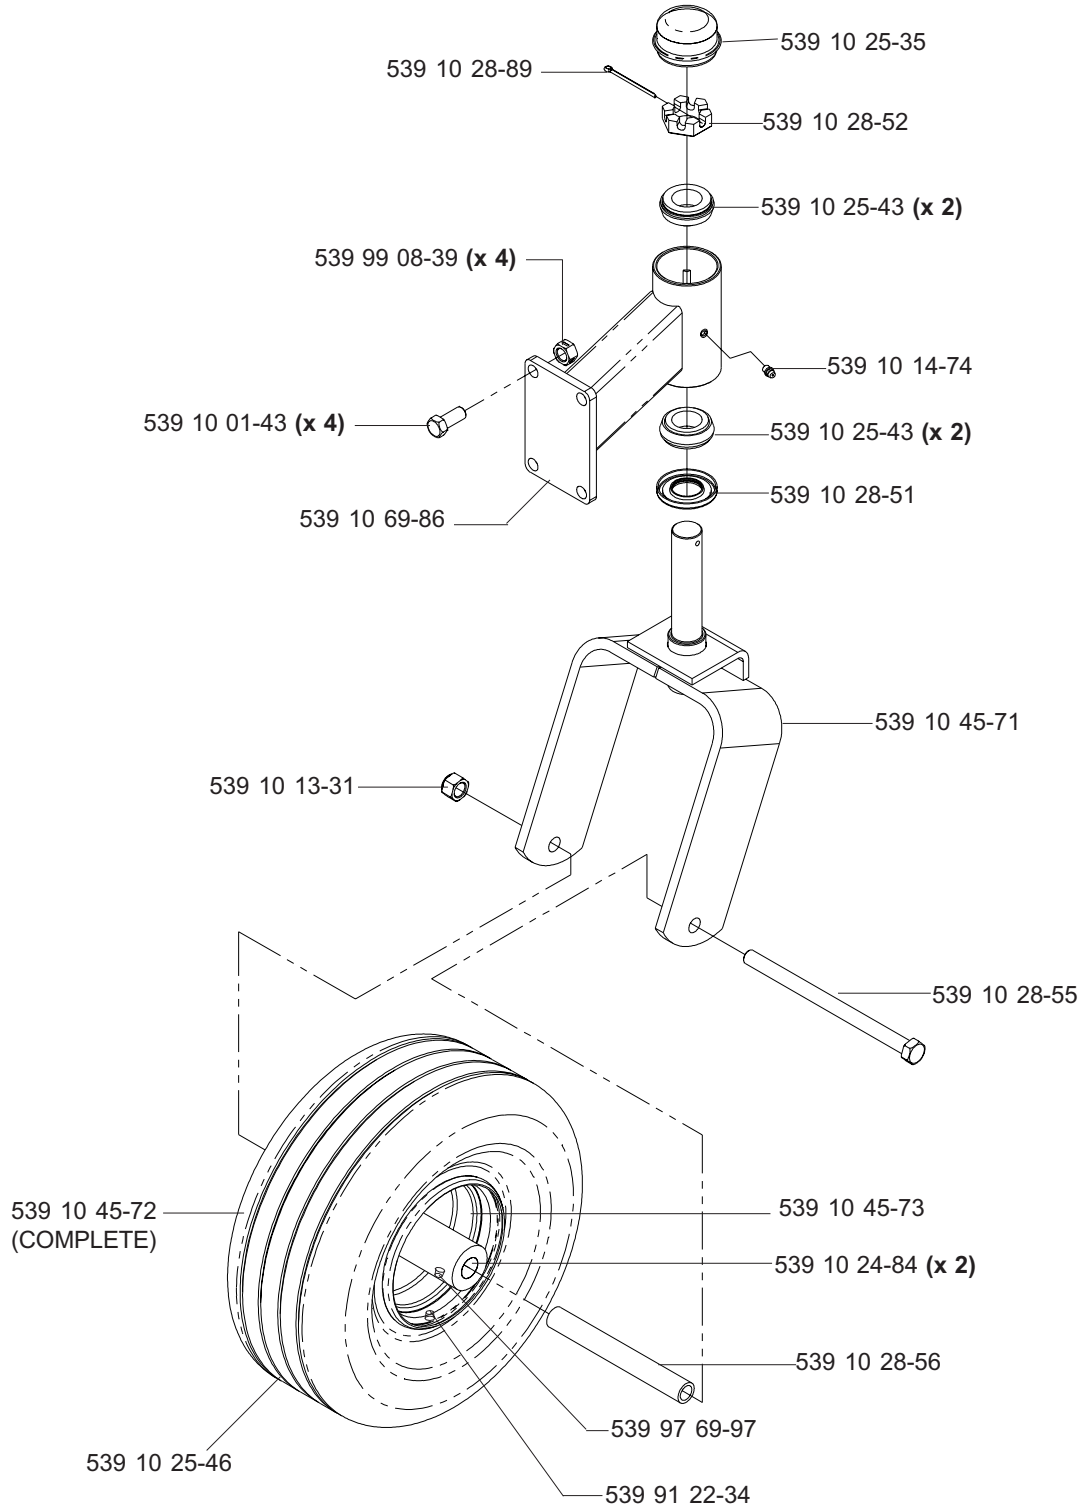

HYDRAULIC ASSEMBLY (TE)

MODELS: 968999254, 968999255, 968999304, 968999356

MAIN FRAME ASSEMBLY

MAIN FRAME ASSEMBLY

NOT SHOWN:

- 539 11 26-54 FLOOR PAN PAD, MODEL 968999307 ONLY
- 539 11 26-55 FOOT REST PAD, MODEL 968999307 ONLY

SEAT ASSEMBLY

MODELS: 968999254, 968999255, 968999304, 968999356

KAWASAKI 17 & 19 HP ENGINE ASSEMBLY

MODELS: 968999254, 968999255, 968999304, 968999356

MOTION CONTROL ASSEMBLY

PARK BRAKE ASSEMBLY (TE)

MODELS: 968999254, 968999255, 968999304, 968999356

CASTER ARM

**MODELS: 968999254, 968999255, 968999256, 968999258, 968999304,
968999305, 968999307, 968999332, 968999368, 968999375,
968999356**

42" DECK ASSEMBLY

42" DECK ASSEMBLY

48" DECK ASSEMBLY

48" DECK ASSEMBLY

52" DECK ASSEMBLY

52" DECK ASSEMBLY

61" DECK ASSEMBLY

61" DECK ASSEMBLY

DECK LIFT ASSEMBLY

WIRING ASSEMBLY

DECALS

539 10 26-70 DECAL, FUEL VALVE (NOT SHOWN)