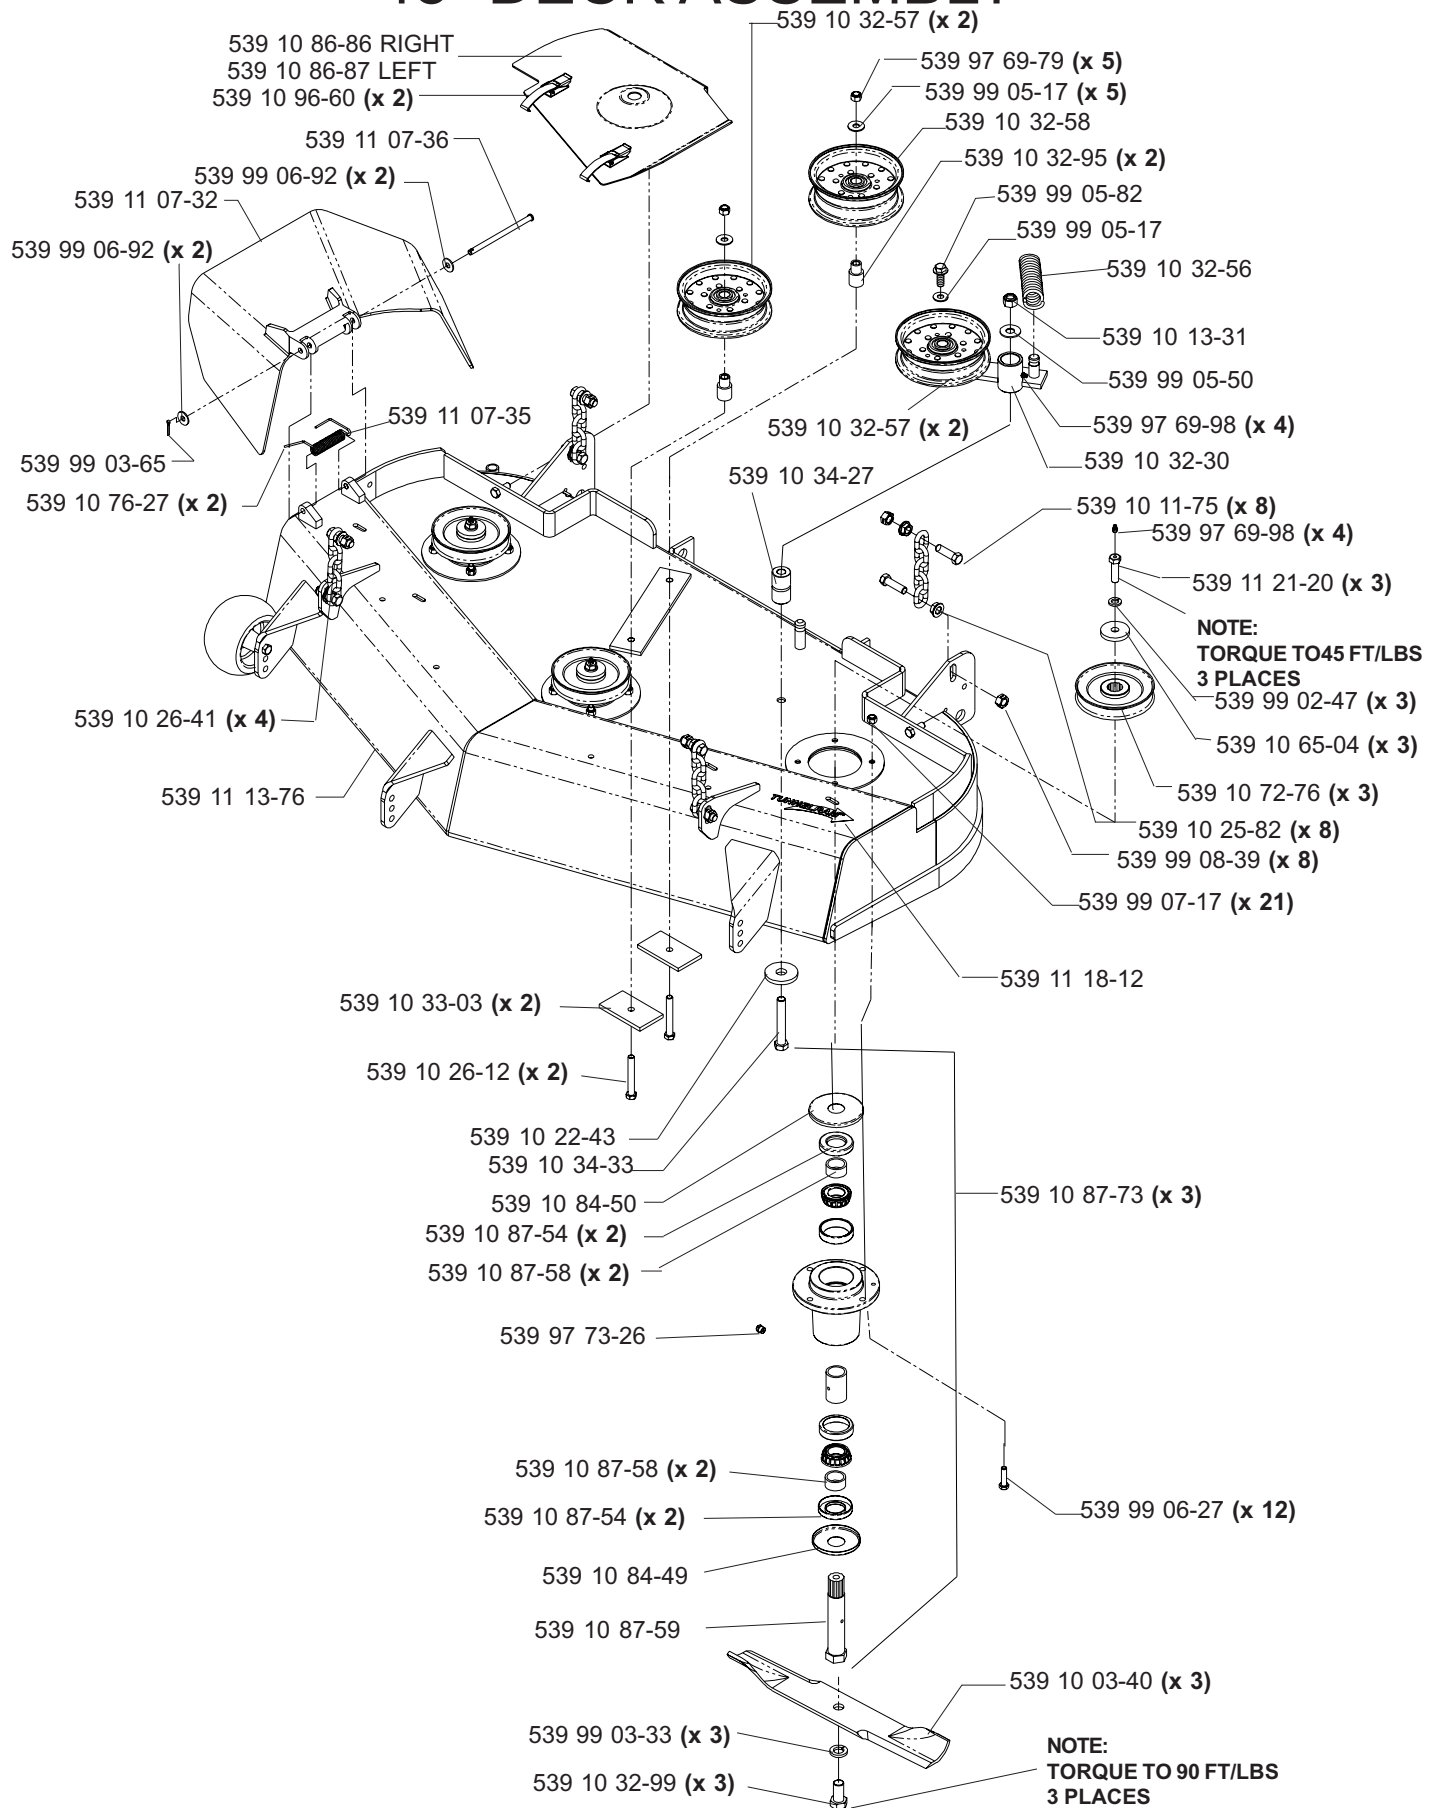

HYDRAULIC ASSEMBLY (TE)

MODELS: 968999254, 968999255, 968999304, 968999356

MAIN FRAME ASSEMBLY

MAIN FRAME ASSEMBLY

NOT SHOWN:

- 539 11 26-54 FLOOR PAN PAD, MODEL 968999307 ONLY
- 539 11 26-55 FOOT REST PAD, MODEL 968999307 ONLY

SEAT ASSEMBLY

MODELS: 968999254, 968999255, 968999304, 968999356

KAWASAKI 17 & 19 HP ENGINE ASSEMBLY

MODELS: 968999254, 968999255, 968999304, 968999356

MOTION CONTROL ASSEMBLY

PARK BRAKE ASSEMBLY (TE)

MODELS: 968999254, 968999255, 968999304, 968999356

CASTER ARM

**MODELS: 968999254, 968999255, 968999256, 968999258, 968999304,
968999305, 968999307, 968999332, 968999368, 968999375,
968999356**

42" DECK ASSEMBLY

42" DECK ASSEMBLY

48" DECK ASSEMBLY

48" DECK ASSEMBLY

52" DECK ASSEMBLY

52" DECK ASSEMBLY

61" DECK ASSEMBLY

61" DECK ASSEMBLY

DECK LIFT ASSEMBLY

WIRING ASSEMBLY

DECALS

539 10 26-70 DECAL, FUEL VALVE (NOT SHOWN)