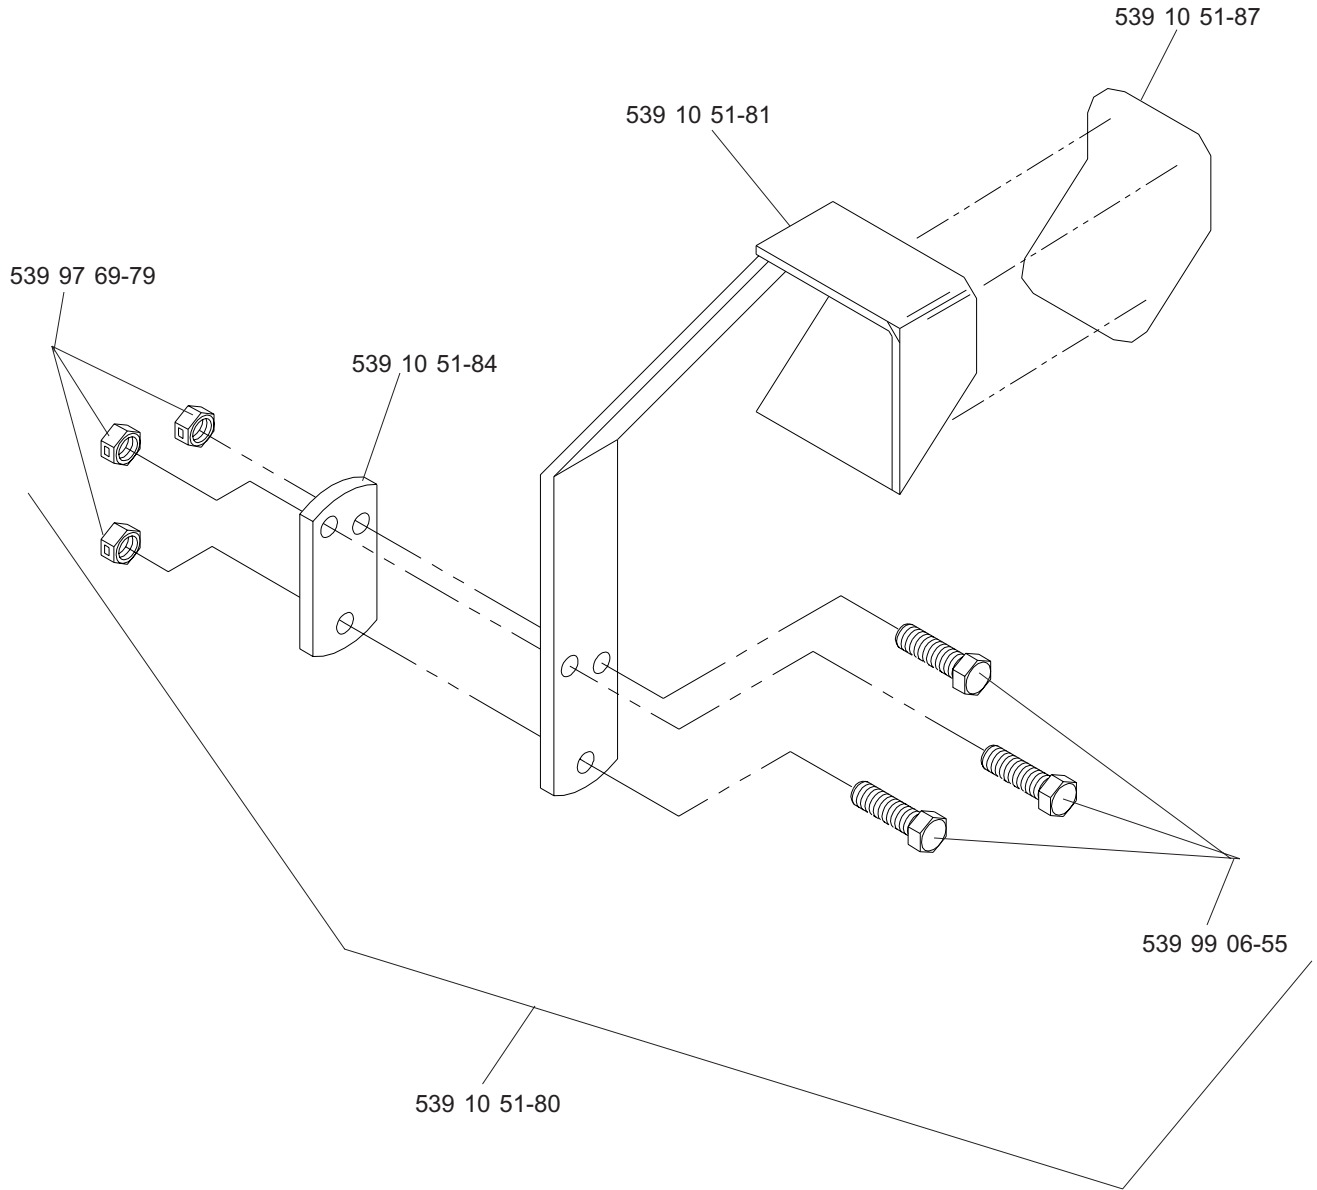

LIFT PEDAL MAY BE OPTIONAL