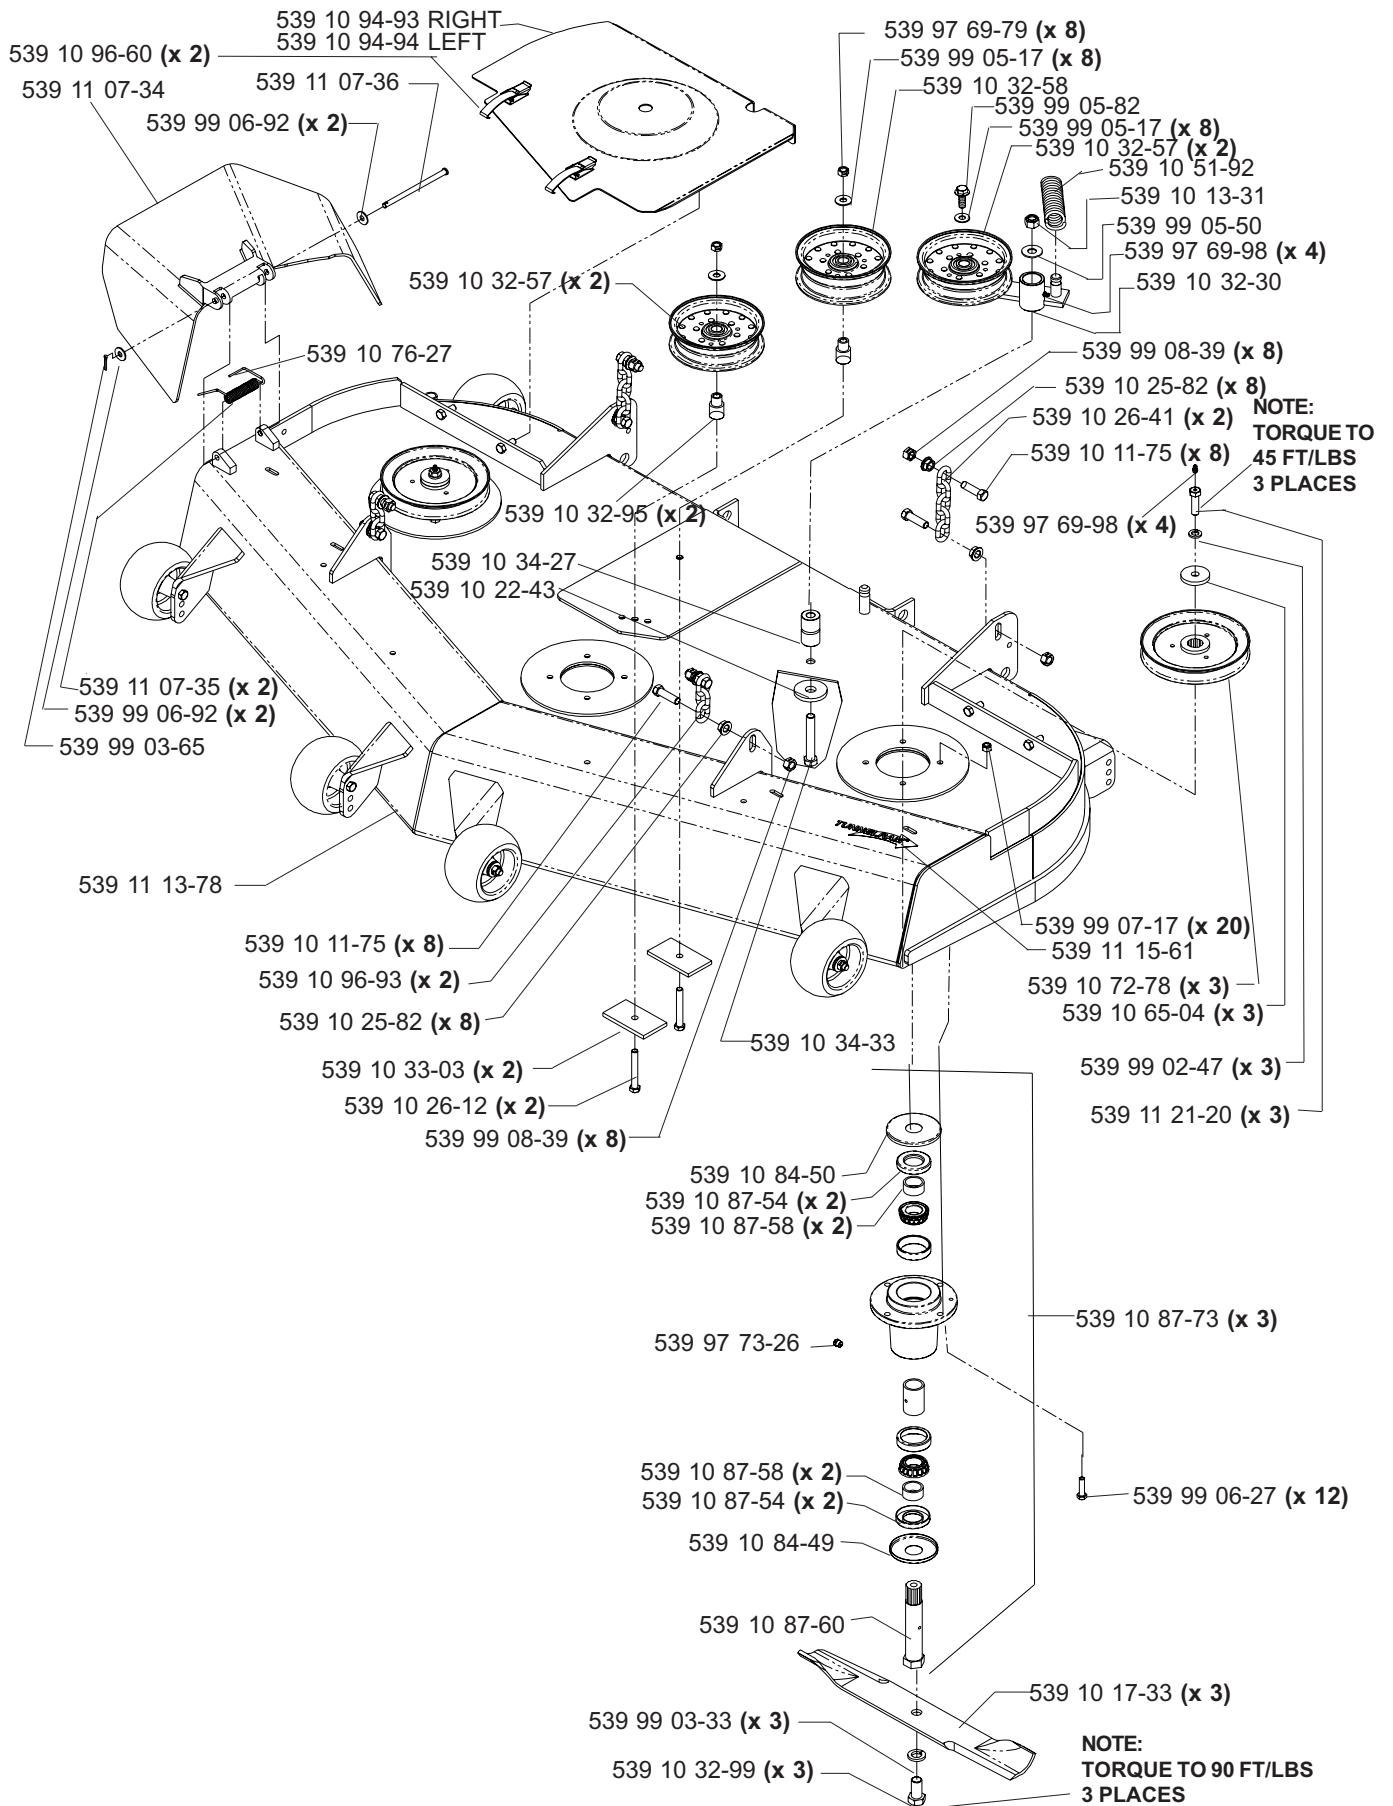

HYDRAULIC ASSEMBLY (TE)

MODELS: 968999254, 968999255, 968999304, 968999356

MAIN FRAME ASSEMBLY

MAIN FRAME ASSEMBLY

NOT SHOWN:

- 539 11 26-54 FLOOR PAN PAD, MODEL 968999307 ONLY
- 539 11 26-55 FOOT REST PAD, MODEL 968999307 ONLY

SEAT ASSEMBLY

MODELS: 968999254, 968999255, 968999304, 968999356

KAWASAKI 17 & 19 HP ENGINE ASSEMBLY

MODELS: 968999254, 968999255, 968999304, 968999356

MOTION CONTROL ASSEMBLY

PARK BRAKE ASSEMBLY (TE)

MODELS: 968999254, 968999255, 968999304, 968999356

CASTER ARM

**MODELS: 968999254, 968999255, 968999256, 968999258, 968999304,
968999305, 968999307, 968999332, 968999368, 968999375,
968999356**

42" DECK ASSEMBLY

42" DECK ASSEMBLY

48" DECK ASSEMBLY

48" DECK ASSEMBLY

52" DECK ASSEMBLY

52" DECK ASSEMBLY

61" DECK ASSEMBLY

61" DECK ASSEMBLY

DECK LIFT ASSEMBLY

WIRING ASSEMBLY

DECALS

539 10 26-70 DECAL, FUEL VALVE (NOT SHOWN)