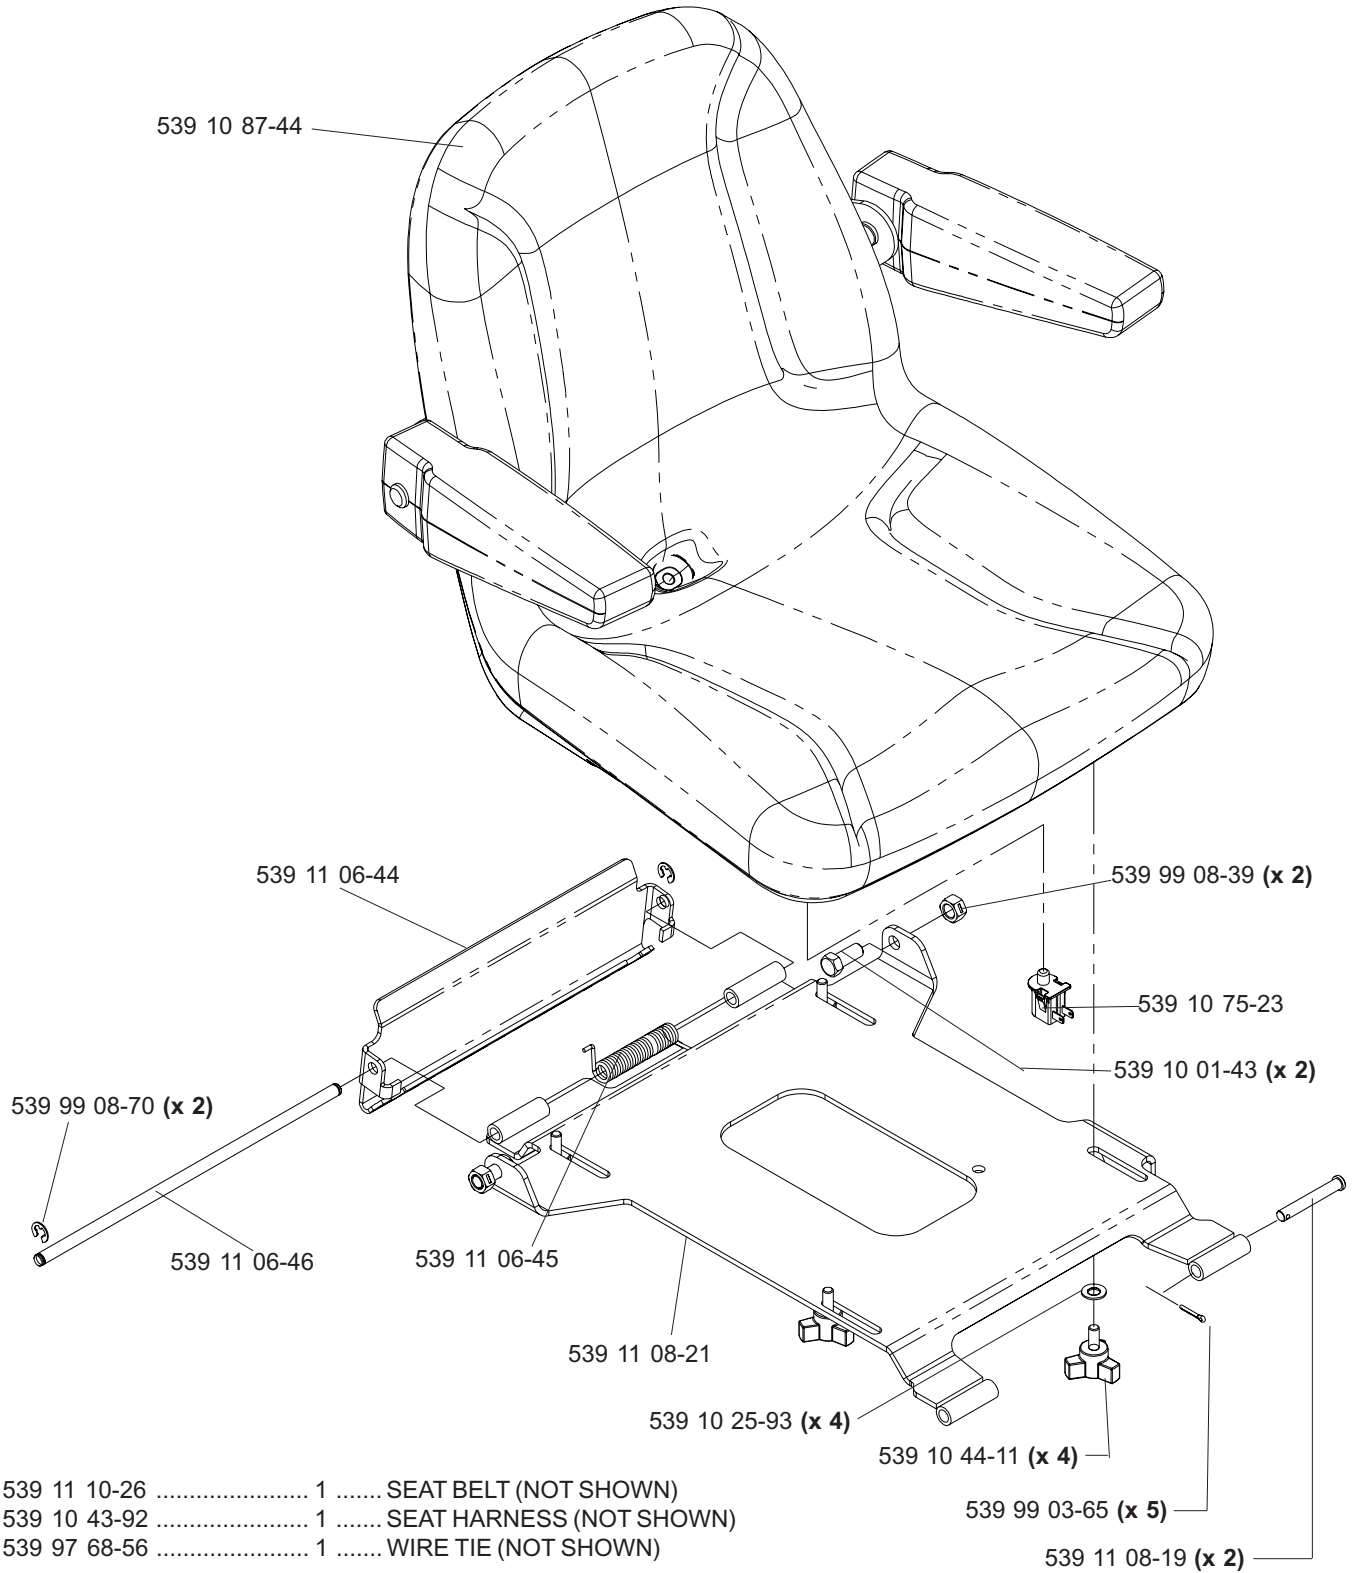

HYDRAULIC ASSEMBLY (TE)

MODELS: 968999254, 968999255, 968999304, 968999356

MAIN FRAME ASSEMBLY

MAIN FRAME ASSEMBLY

NOT SHOWN:

- 539 11 26-54 FLOOR PAN PAD, MODEL 968999307 ONLY
- 539 11 26-55 FOOT REST PAD, MODEL 968999307 ONLY

SEAT ASSEMBLY

MODELS: 968999254, 968999255, 968999304, 968999356

KAWASAKI 17 & 19 HP ENGINE ASSEMBLY

MODELS: 968999254, 968999255, 968999304, 968999356

MOTION CONTROL ASSEMBLY

PARK BRAKE ASSEMBLY (TE)

MODELS: 968999254, 968999255, 968999304, 968999356

CASTER ARM

**MODELS: 968999254, 968999255, 968999256, 968999258, 968999304,
968999305, 968999307, 968999332, 968999368, 968999375,
968999356**

42" DECK ASSEMBLY

42" DECK ASSEMBLY

48" DECK ASSEMBLY

48" DECK ASSEMBLY

52" DECK ASSEMBLY

52" DECK ASSEMBLY

61" DECK ASSEMBLY

61" DECK ASSEMBLY

DECK LIFT ASSEMBLY

WIRING ASSEMBLY

DECALS

539 10 26-70 DECAL, FUEL VALVE (NOT SHOWN)