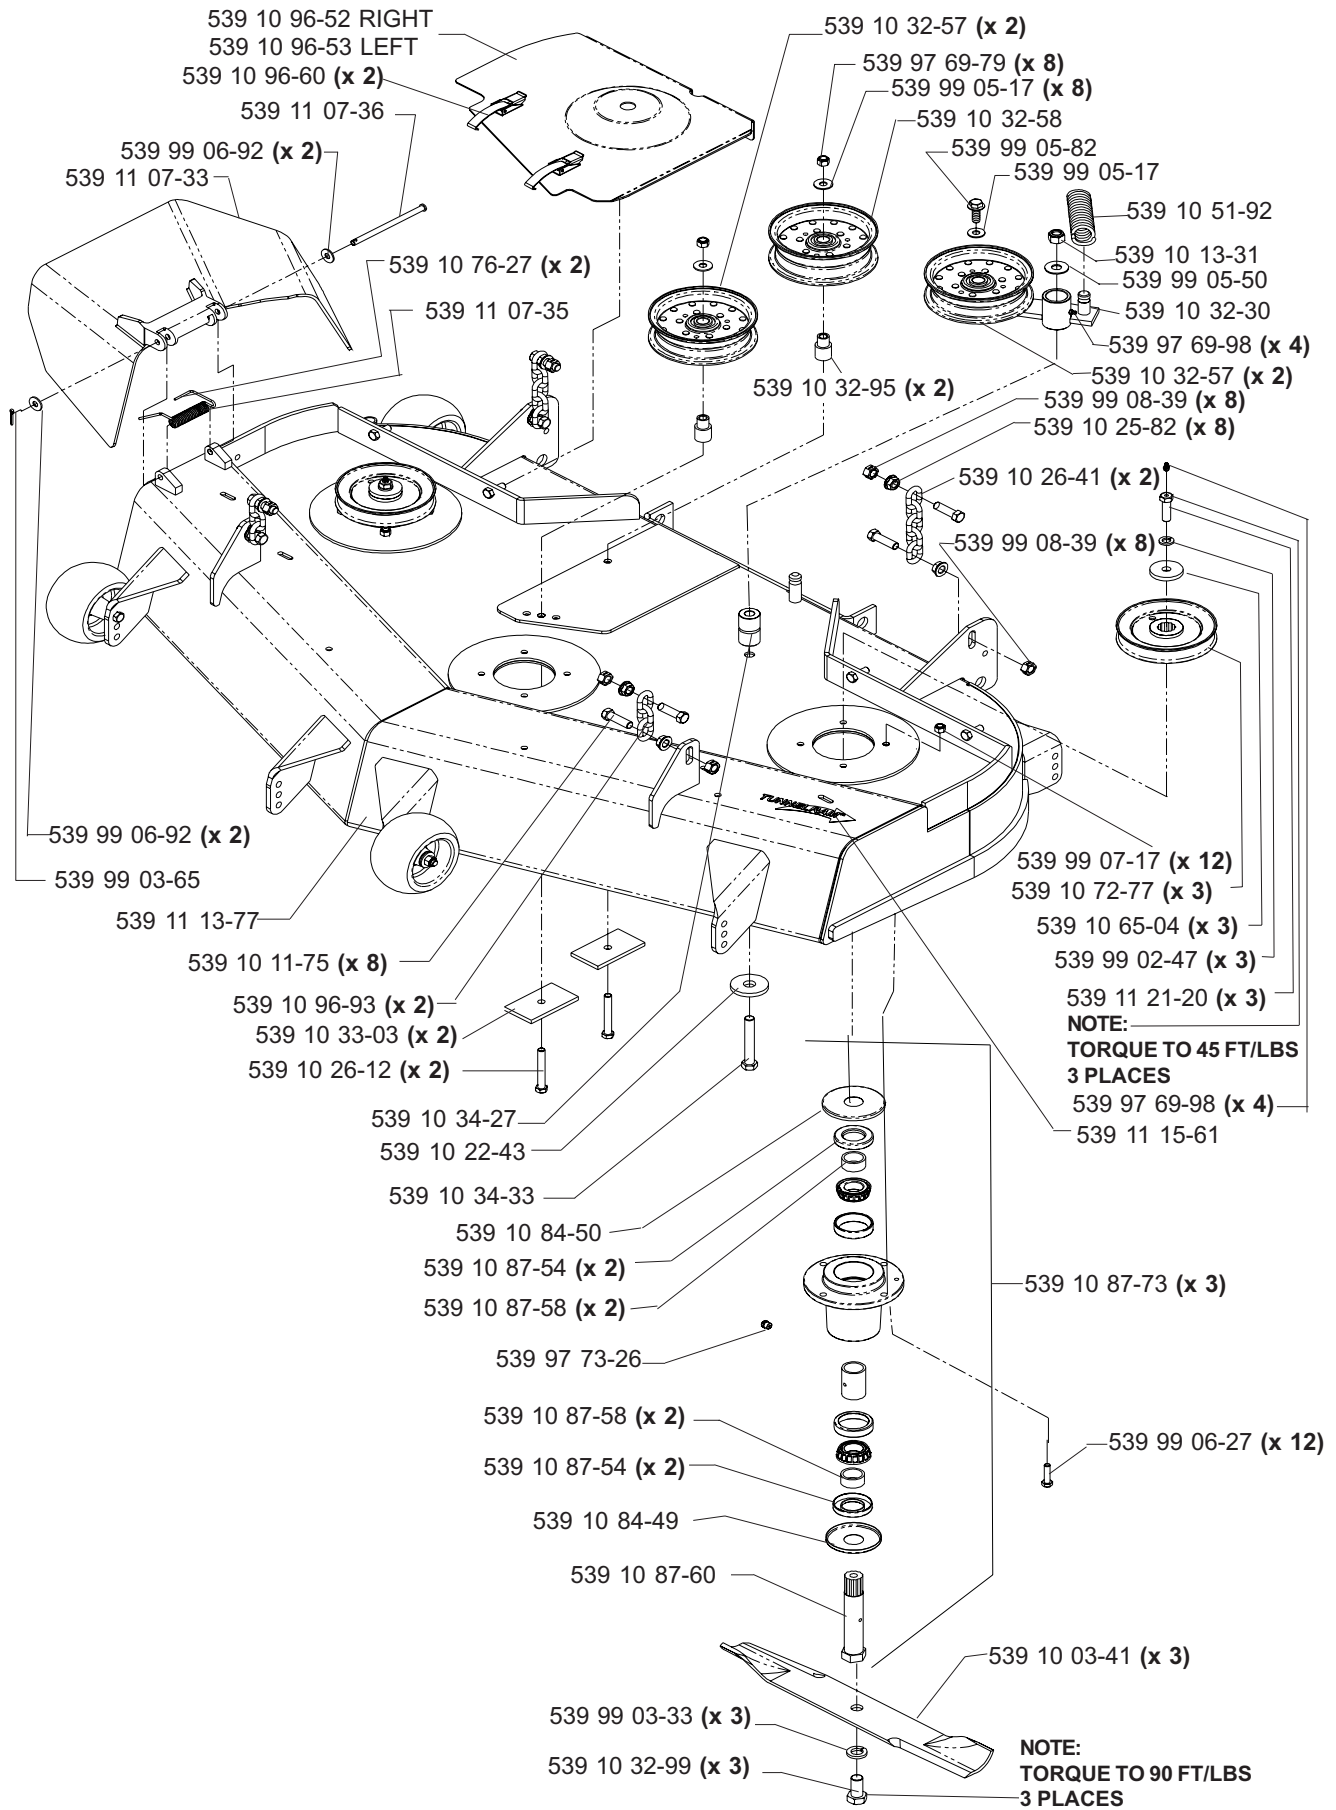

HYDRAULIC ASSEMBLY (TE)

MODELS: 968999254, 968999255, 968999304, 968999356

MAIN FRAME ASSEMBLY

MAIN FRAME ASSEMBLY

NOT SHOWN:

- 539 11 26-54 FLOOR PAN PAD, MODEL 968999307 ONLY
- 539 11 26-55 FOOT REST PAD, MODEL 968999307 ONLY

SEAT ASSEMBLY

MODELS: 968999254, 968999255, 968999304, 968999356

KAWASAKI 17 & 19 HP ENGINE ASSEMBLY

MODELS: 968999254, 968999255, 968999304, 968999356

MOTION CONTROL ASSEMBLY

PARK BRAKE ASSEMBLY (TE)

MODELS: 968999254, 968999255, 968999304, 968999356

CASTER ARM

**MODELS: 968999254, 968999255, 968999256, 968999258, 968999304,
968999305, 968999307, 968999332, 968999368, 968999375,
968999356**

42" DECK ASSEMBLY

42" DECK ASSEMBLY

48" DECK ASSEMBLY

48" DECK ASSEMBLY

52" DECK ASSEMBLY

52" DECK ASSEMBLY

61" DECK ASSEMBLY

61" DECK ASSEMBLY

DECK LIFT ASSEMBLY

WIRING ASSEMBLY

DECALS

539 10 26-70 DECAL, FUEL VALVE (NOT SHOWN)