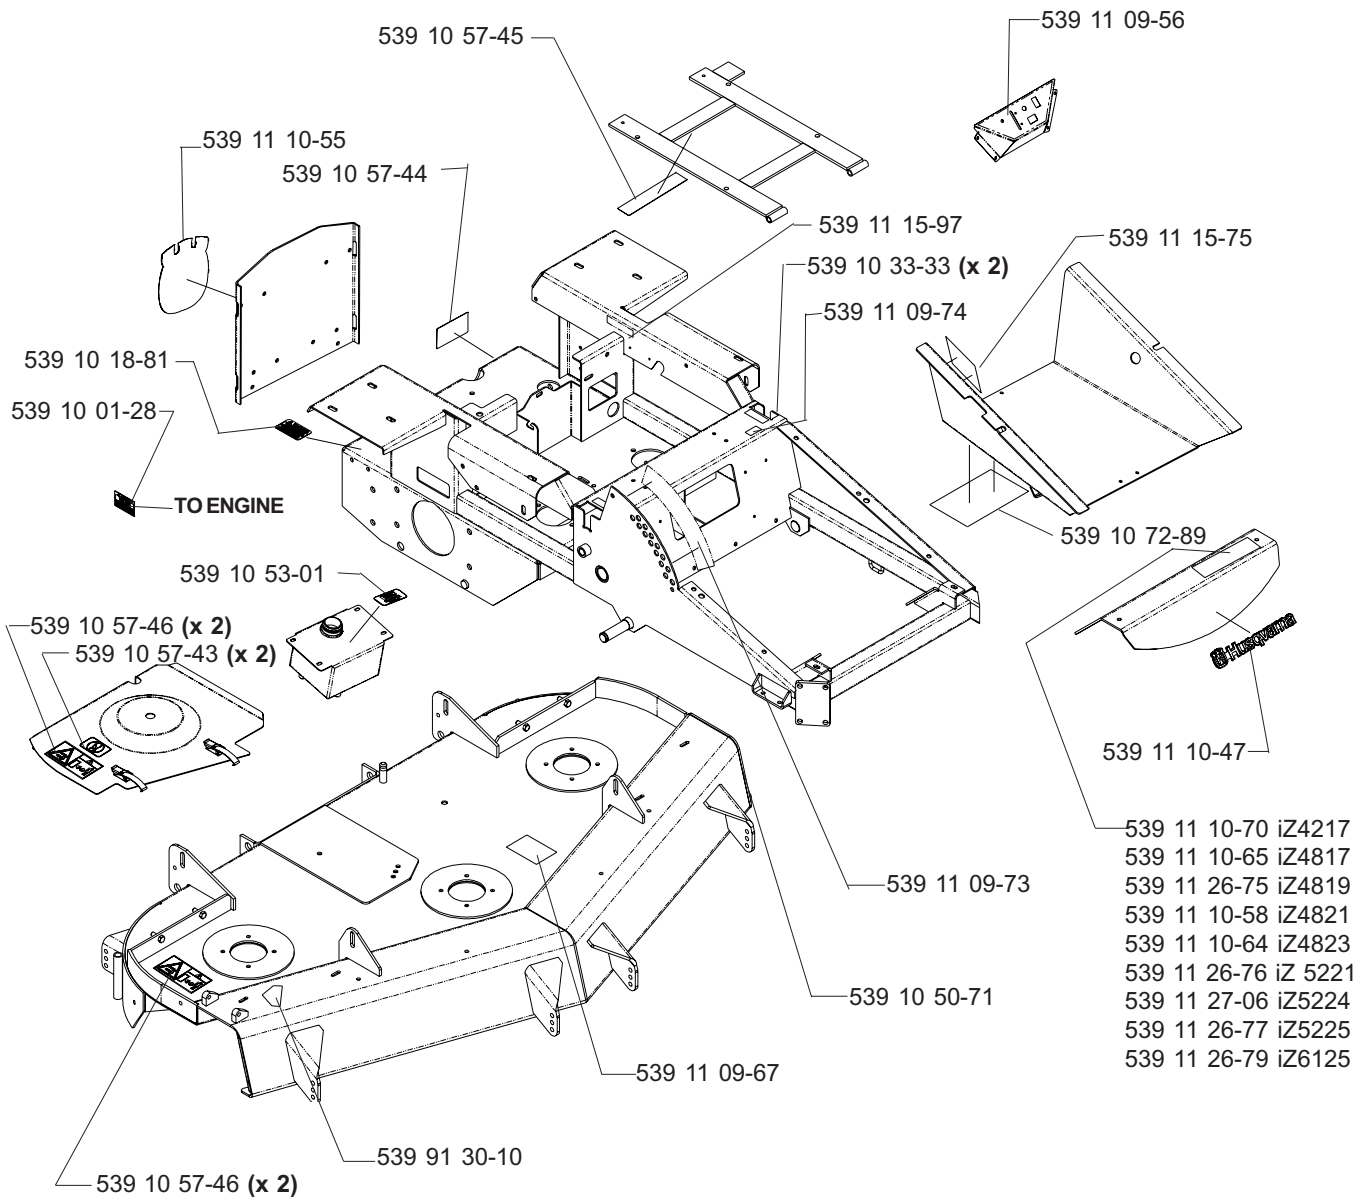

CASTER ARM

**MODELS: 968999254, 968999255, 968999256, 968999258, 968999304,
968999305, 968999307, 968999332, 968999368, 968999375,
968999356**

42" DECK ASSEMBLY

42" DECK ASSEMBLY

48" DECK ASSEMBLY

48" DECK ASSEMBLY

52" DECK ASSEMBLY

52" DECK ASSEMBLY

61" DECK ASSEMBLY

61" DECK ASSEMBLY

DECK LIFT ASSEMBLY

WIRING ASSEMBLY

DECALS

539 10 26-70 DECAL, FUEL VALVE (NOT SHOWN)