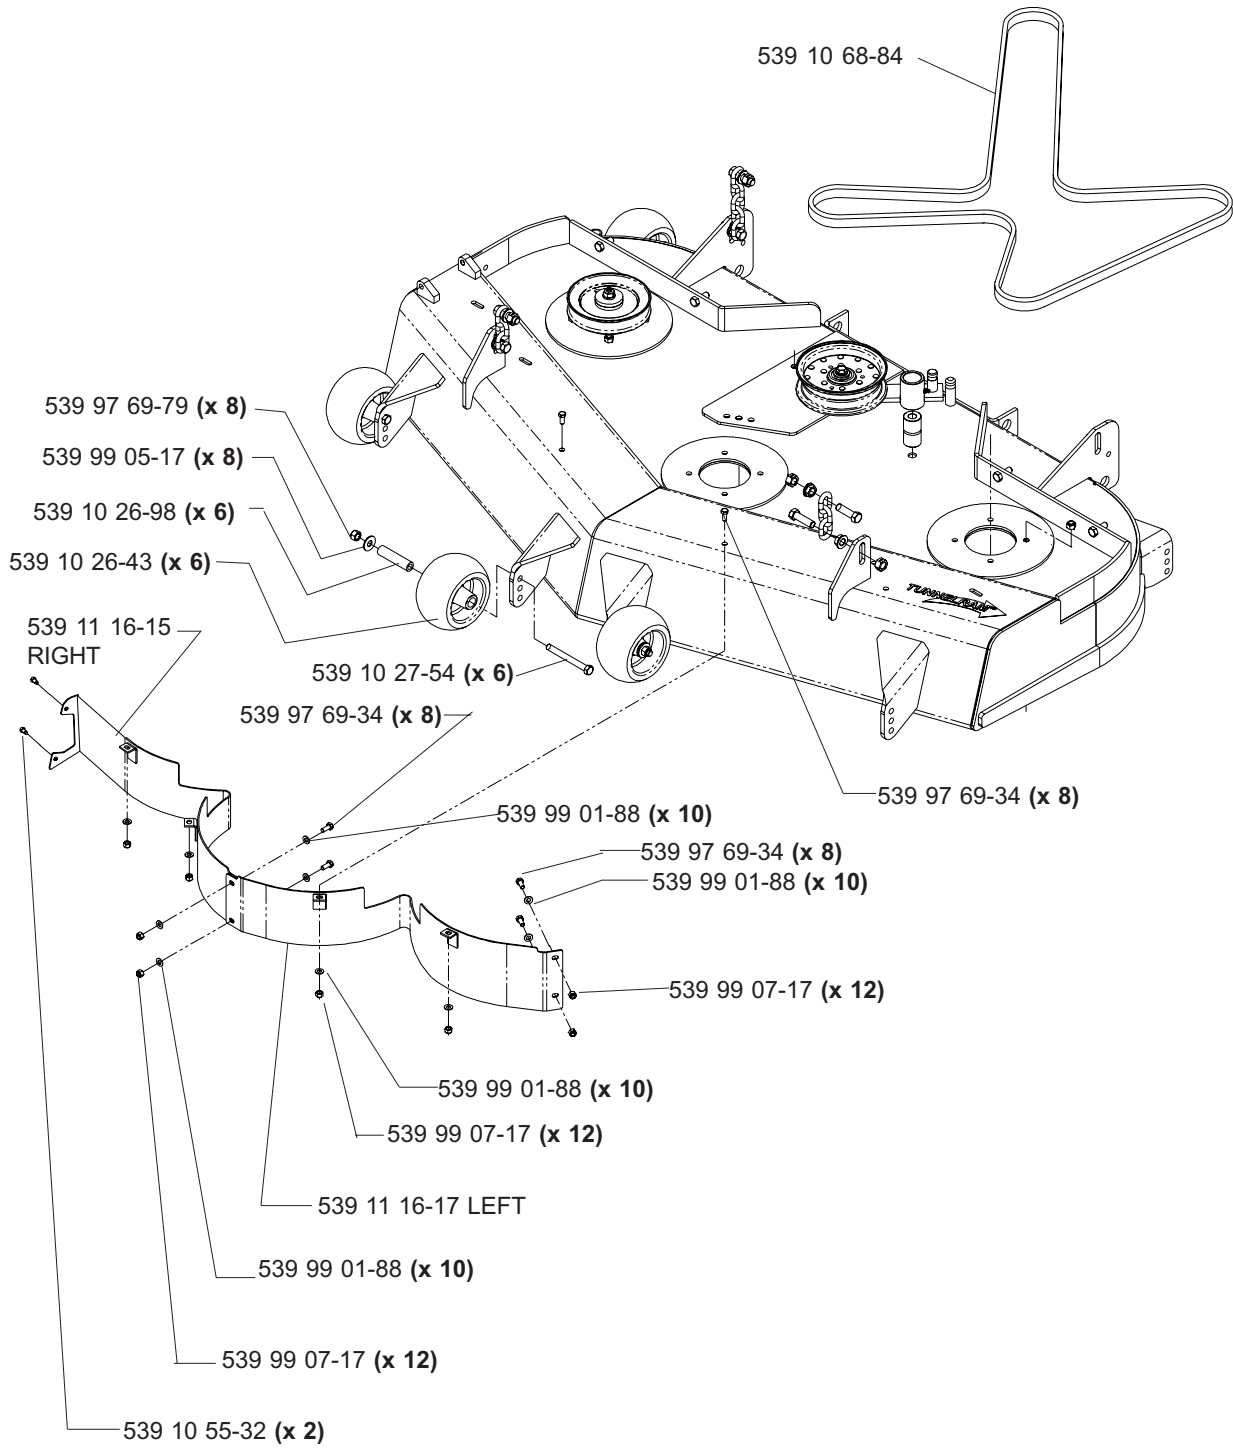

HYDRAULIC ASSEMBLY (TE)

MODELS: 968999254, 968999255, 968999304, 968999356

MAIN FRAME ASSEMBLY

MAIN FRAME ASSEMBLY

NOT SHOWN:

- 539 11 26-54 FLOOR PAN PAD, MODEL 968999307 ONLY
- 539 11 26-55 FOOT REST PAD, MODEL 968999307 ONLY

SEAT ASSEMBLY

MODELS: 968999254, 968999255, 968999304, 968999356

KAWASAKI 17 & 19 HP ENGINE ASSEMBLY

MODELS: 968999254, 968999255, 968999304, 968999356

MOTION CONTROL ASSEMBLY

PARK BRAKE ASSEMBLY (TE)

MODELS: 968999254, 968999255, 968999304, 968999356

CASTER ARM

**MODELS: 968999254, 968999255, 968999256, 968999258, 968999304,
968999305, 968999307, 968999332, 968999368, 968999375,
968999356**

42" DECK ASSEMBLY

42" DECK ASSEMBLY

48" DECK ASSEMBLY

48" DECK ASSEMBLY

52" DECK ASSEMBLY

52" DECK ASSEMBLY

61" DECK ASSEMBLY

61" DECK ASSEMBLY

DECK LIFT ASSEMBLY

WIRING ASSEMBLY

DECALS

539 10 26-70 DECAL, FUEL VALVE (NOT SHOWN)