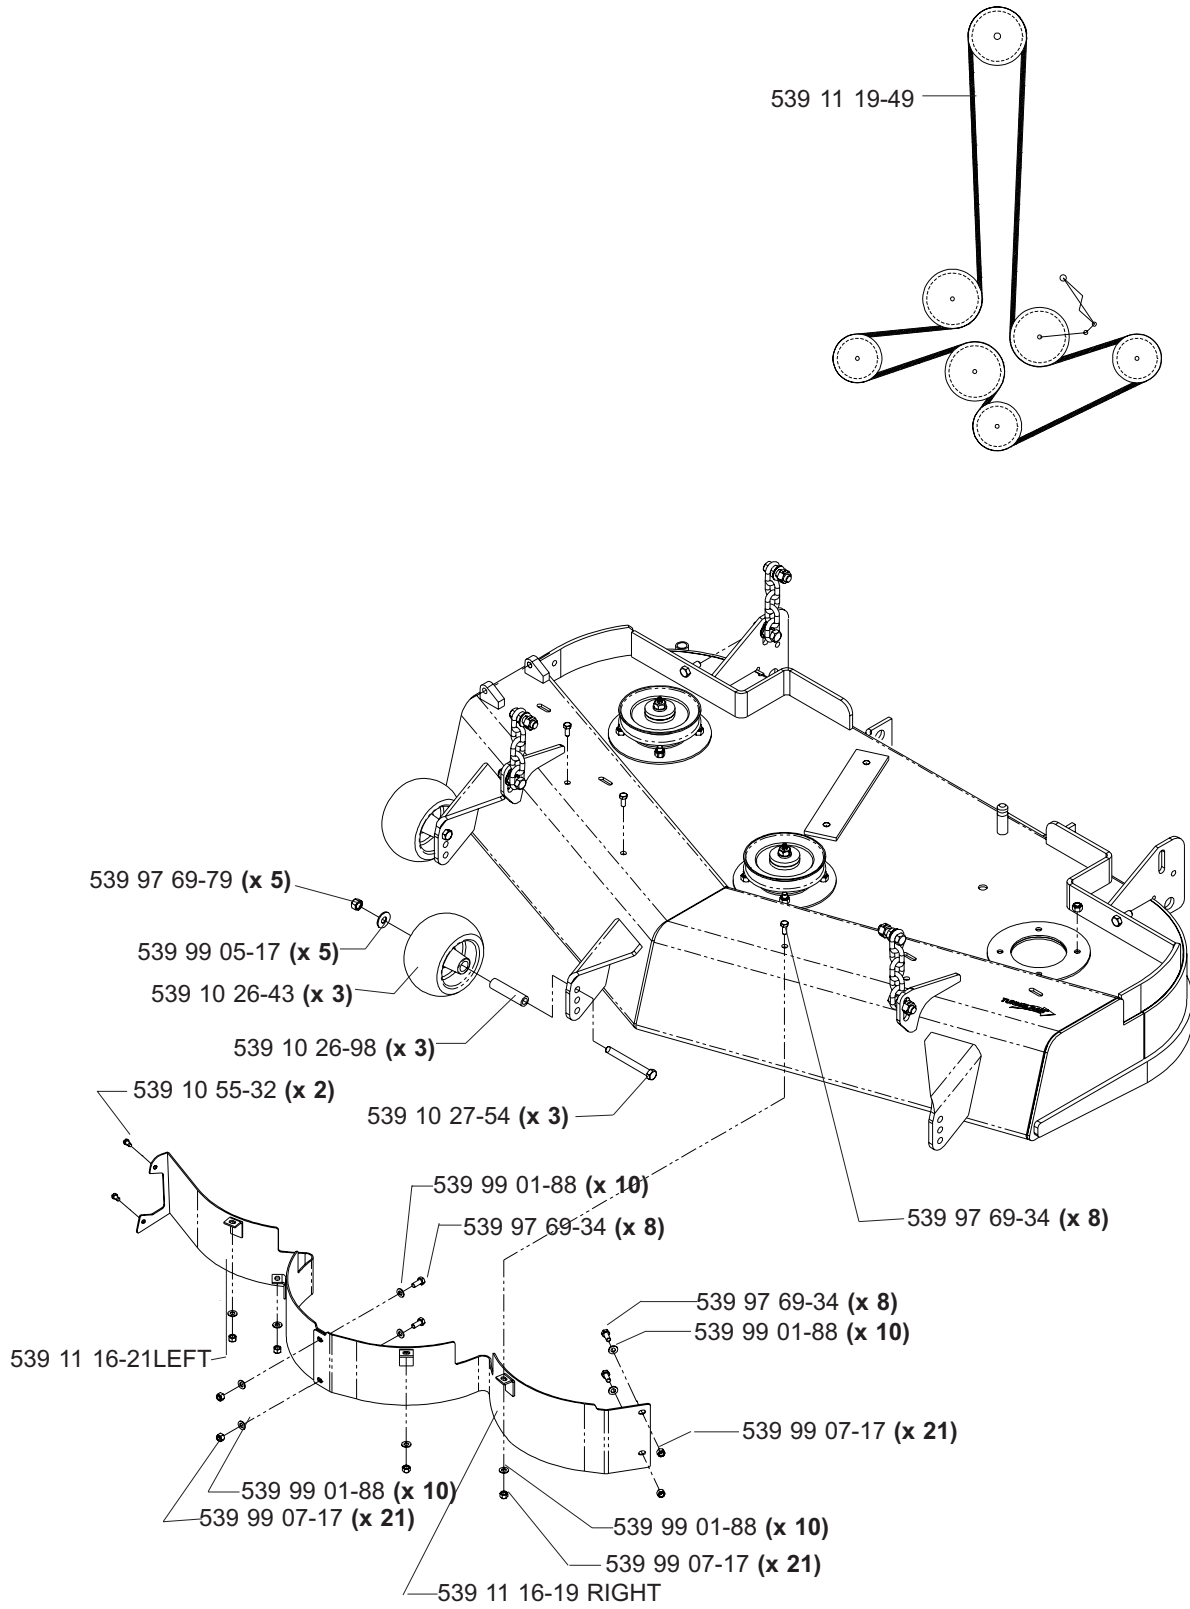

CASTER ARM

**MODELS: 968999254, 968999255, 968999256, 968999258, 968999304,
968999305, 968999307, 968999332, 968999368, 968999375,
968999356**

42" DECK ASSEMBLY

42" DECK ASSEMBLY

48" DECK ASSEMBLY

48" DECK ASSEMBLY

52" DECK ASSEMBLY

52" DECK ASSEMBLY

61" DECK ASSEMBLY

61" DECK ASSEMBLY

DECK LIFT ASSEMBLY

WIRING ASSEMBLY

DECALS

539 10 26-70 DECAL, FUEL VALVE (NOT SHOWN)