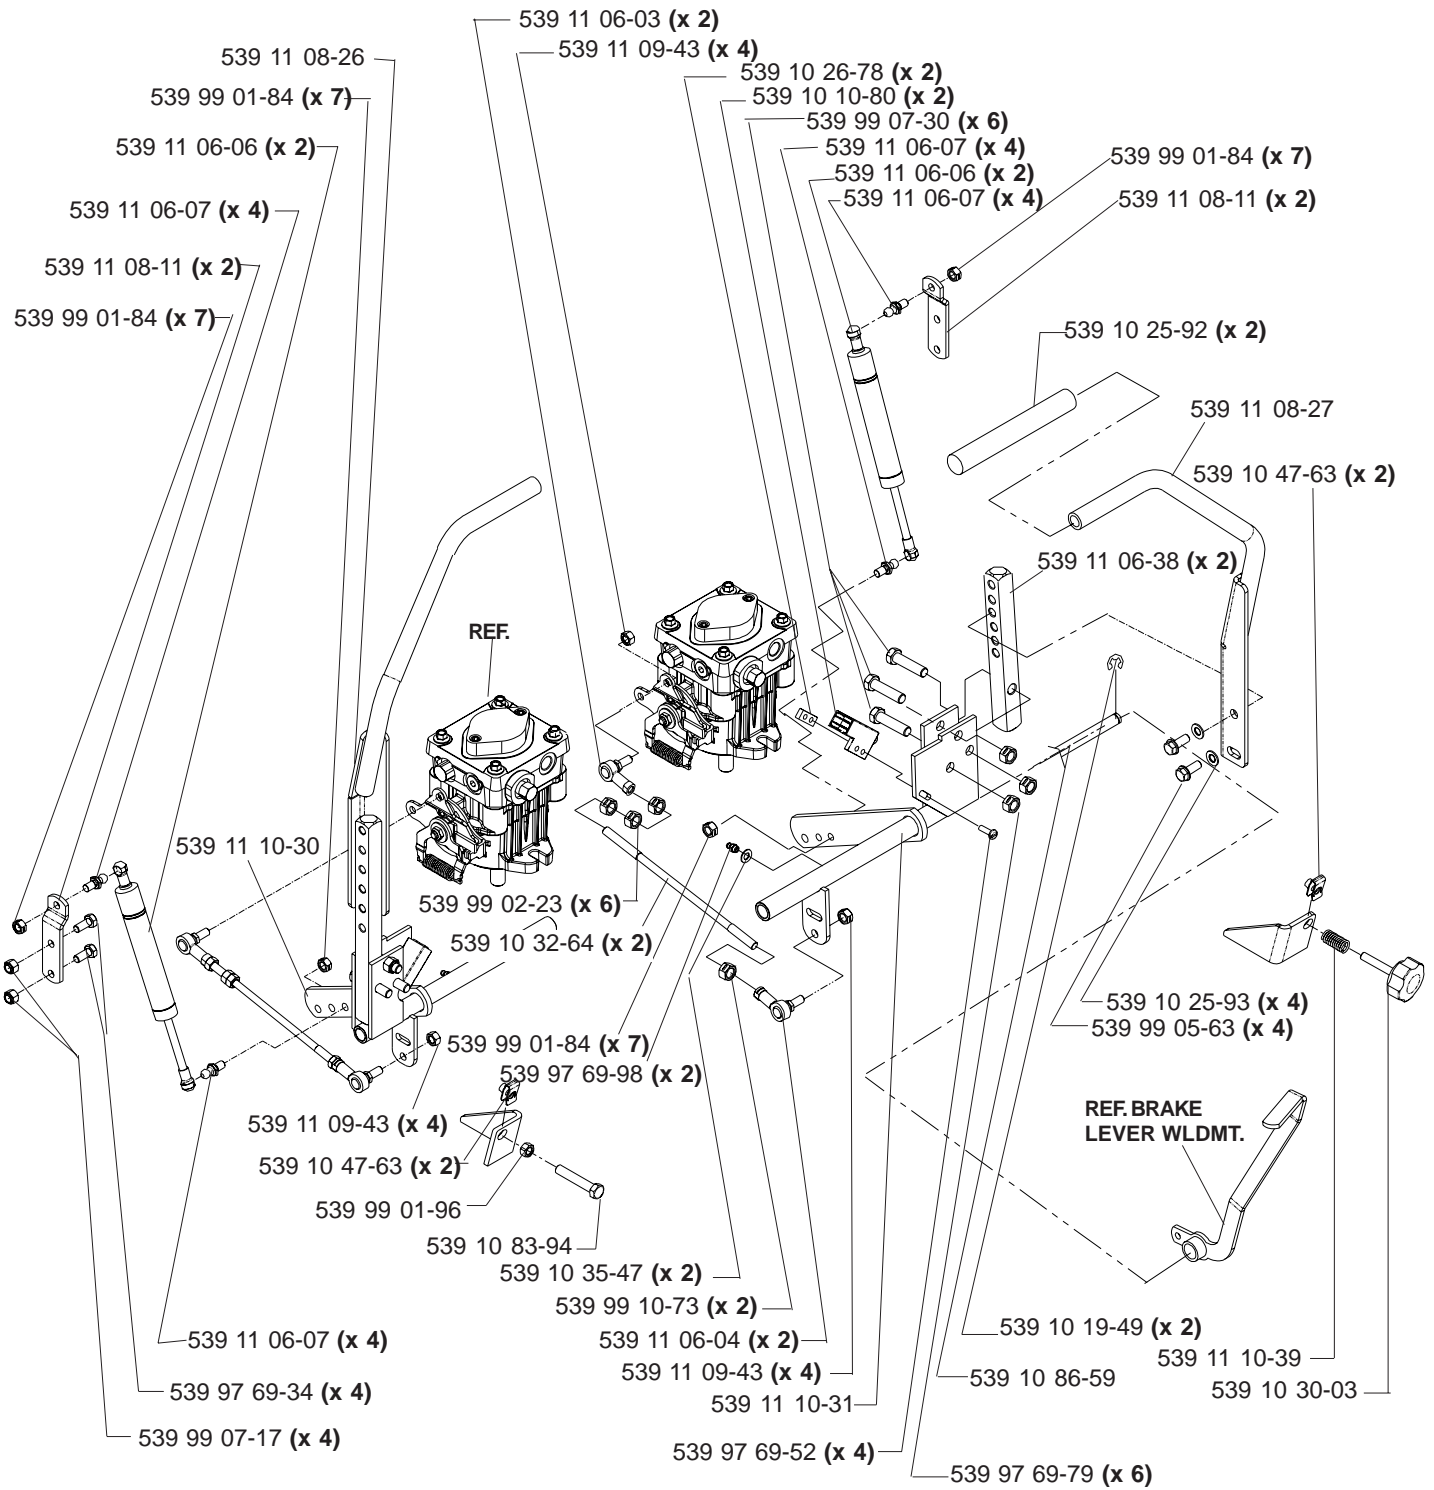

MOTION CONTROL ASSEMBLY