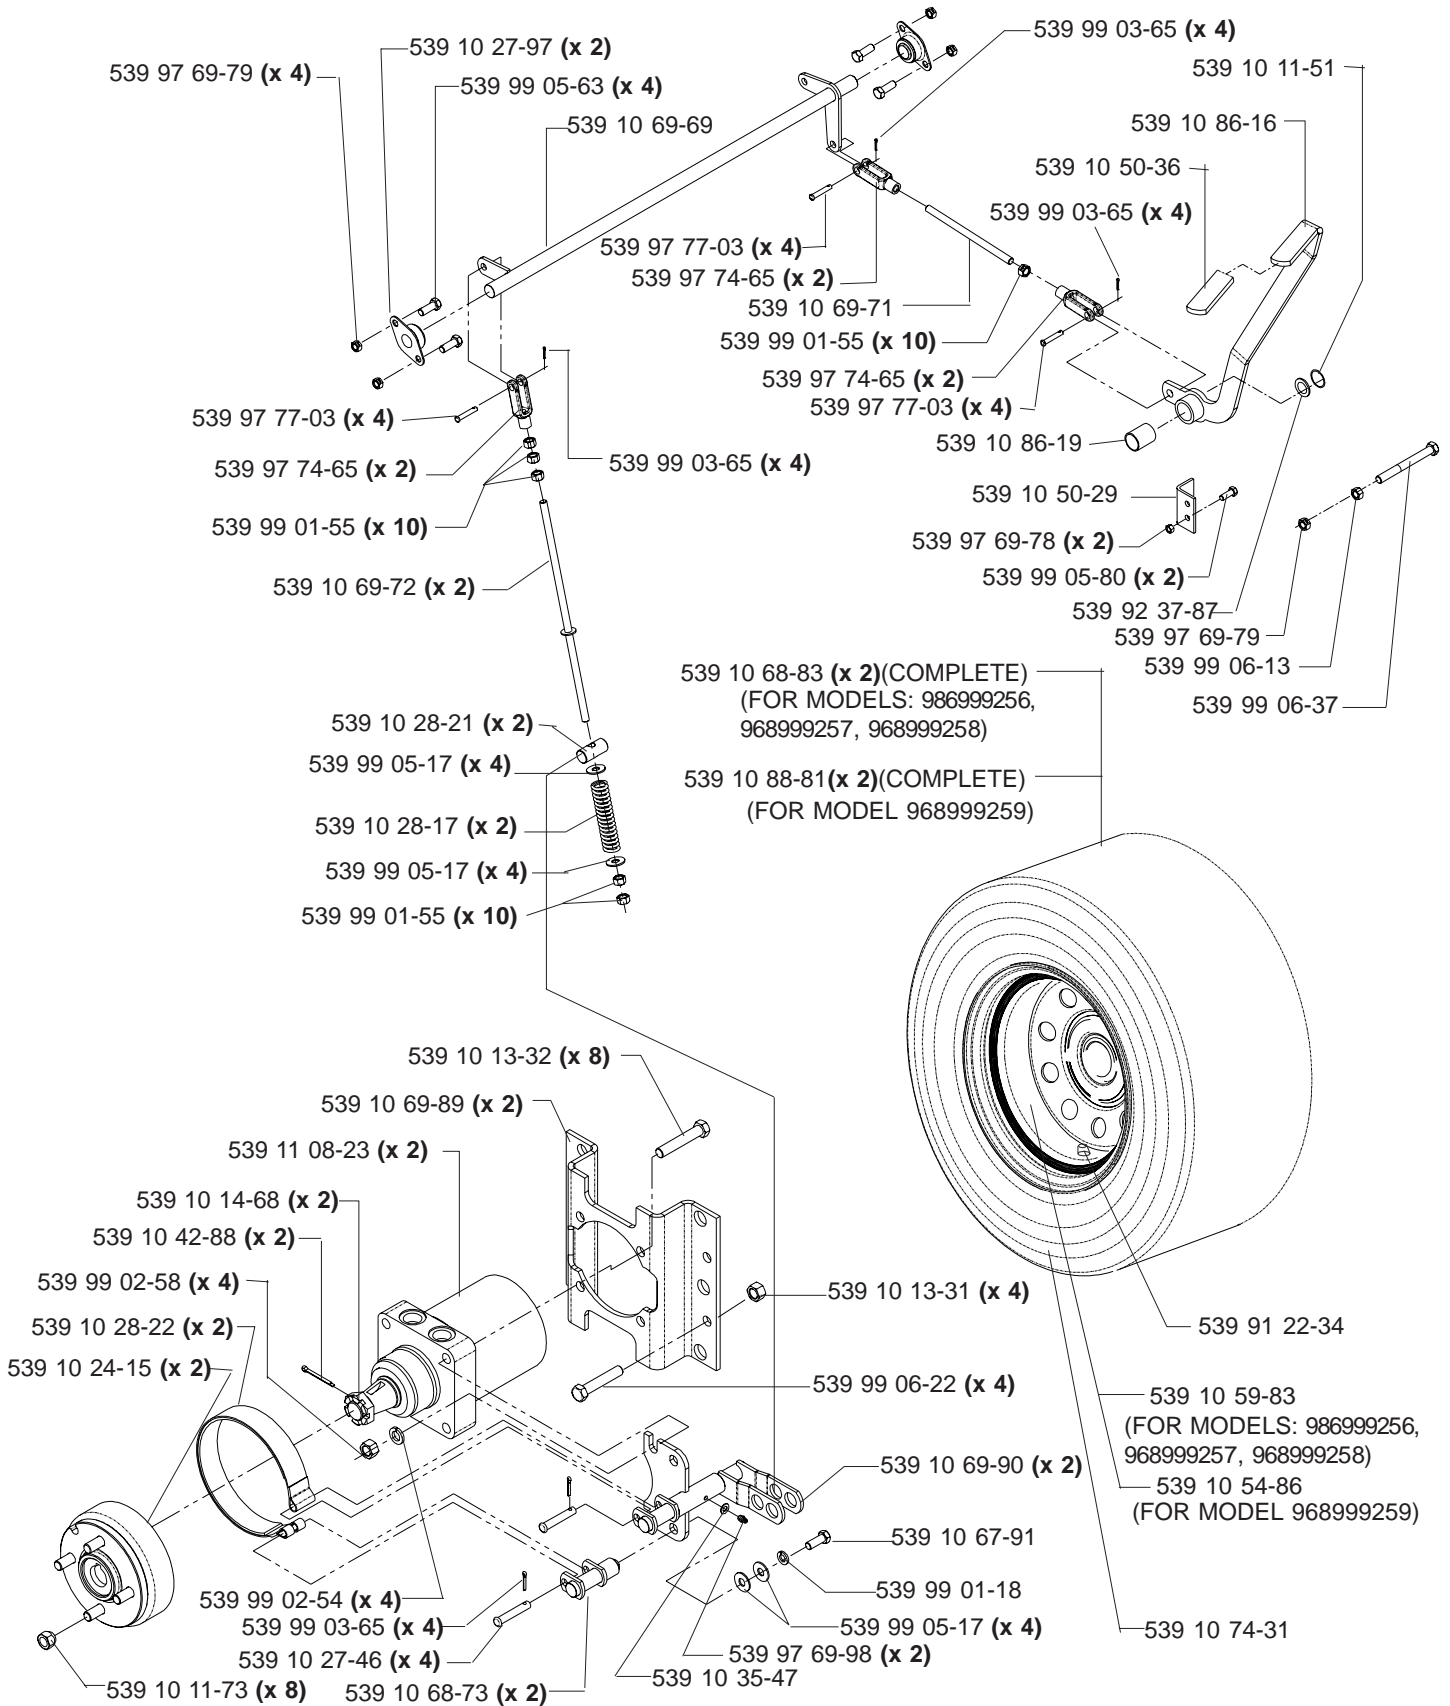

PARK BRAKE ASSEMBLY (TL)

MODELS: 968999256, 968999257, 968999258, 968999259