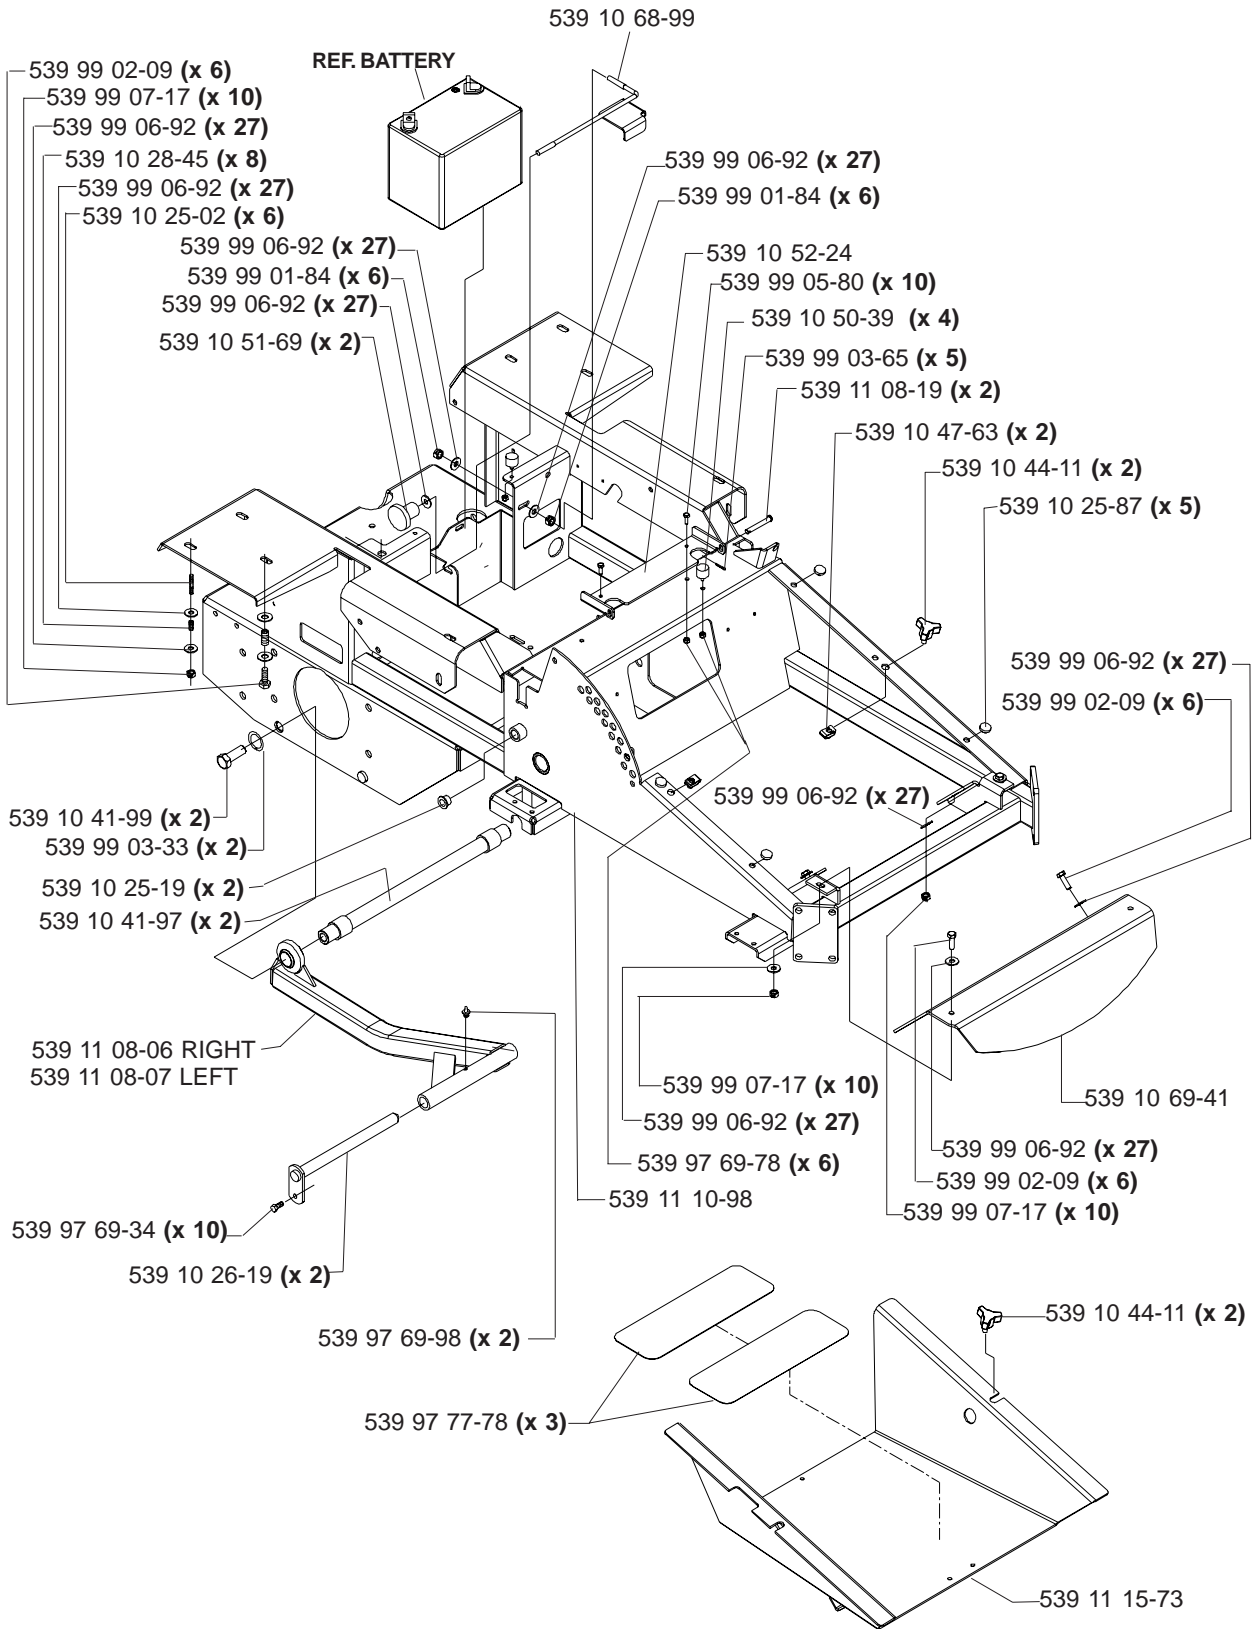

# HYDRAULIC ASSEMBLY (TL)

MODELS: 968999256, 968999257, 968999258, 9689992259

# MAIN FRAME ASSEMBLY