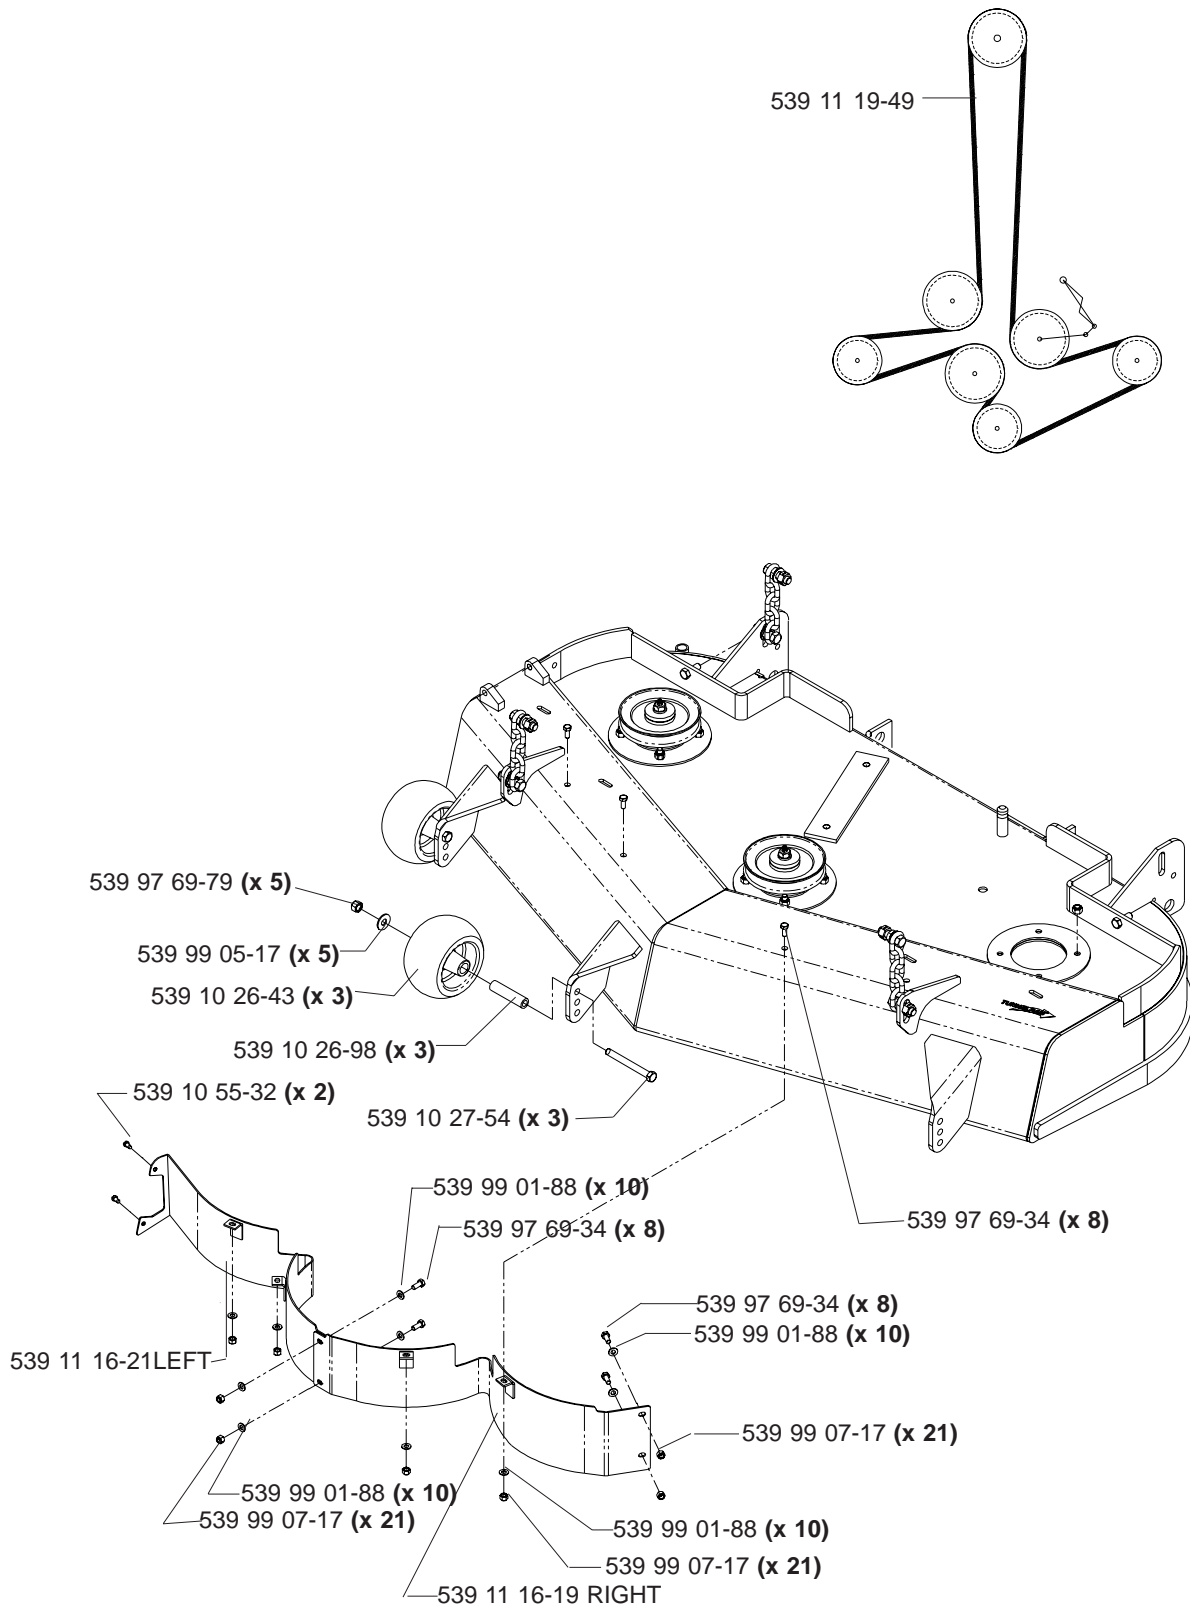

48" DECK ASSEMBLY