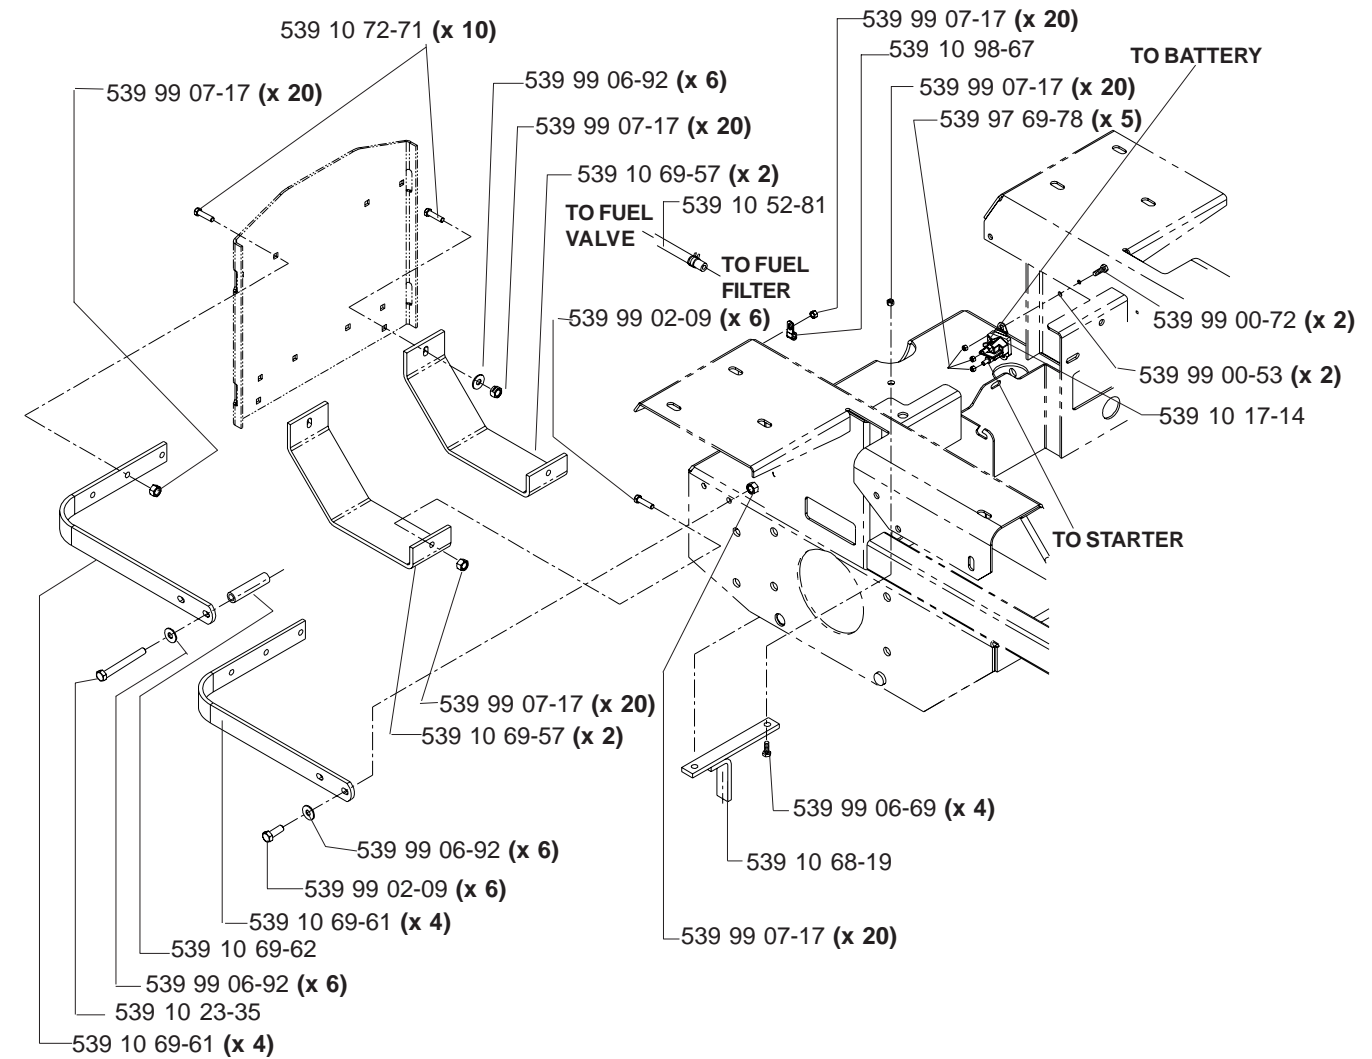

KAWASAKI ENGINE ASSEMBLY

MODELS: 968999256, 968999257, 968999259