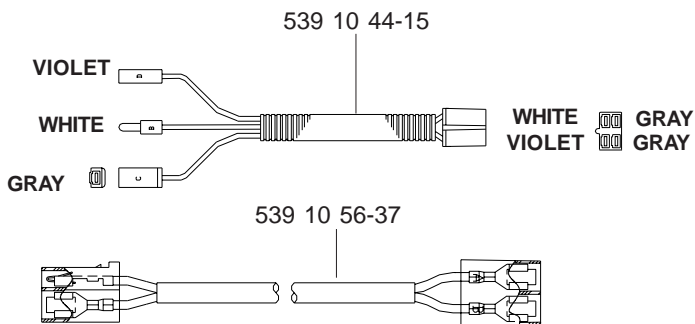

KAWASAKI ENGINE ASSEMBLY

MODELS: 968999256, 968999257, 968999259