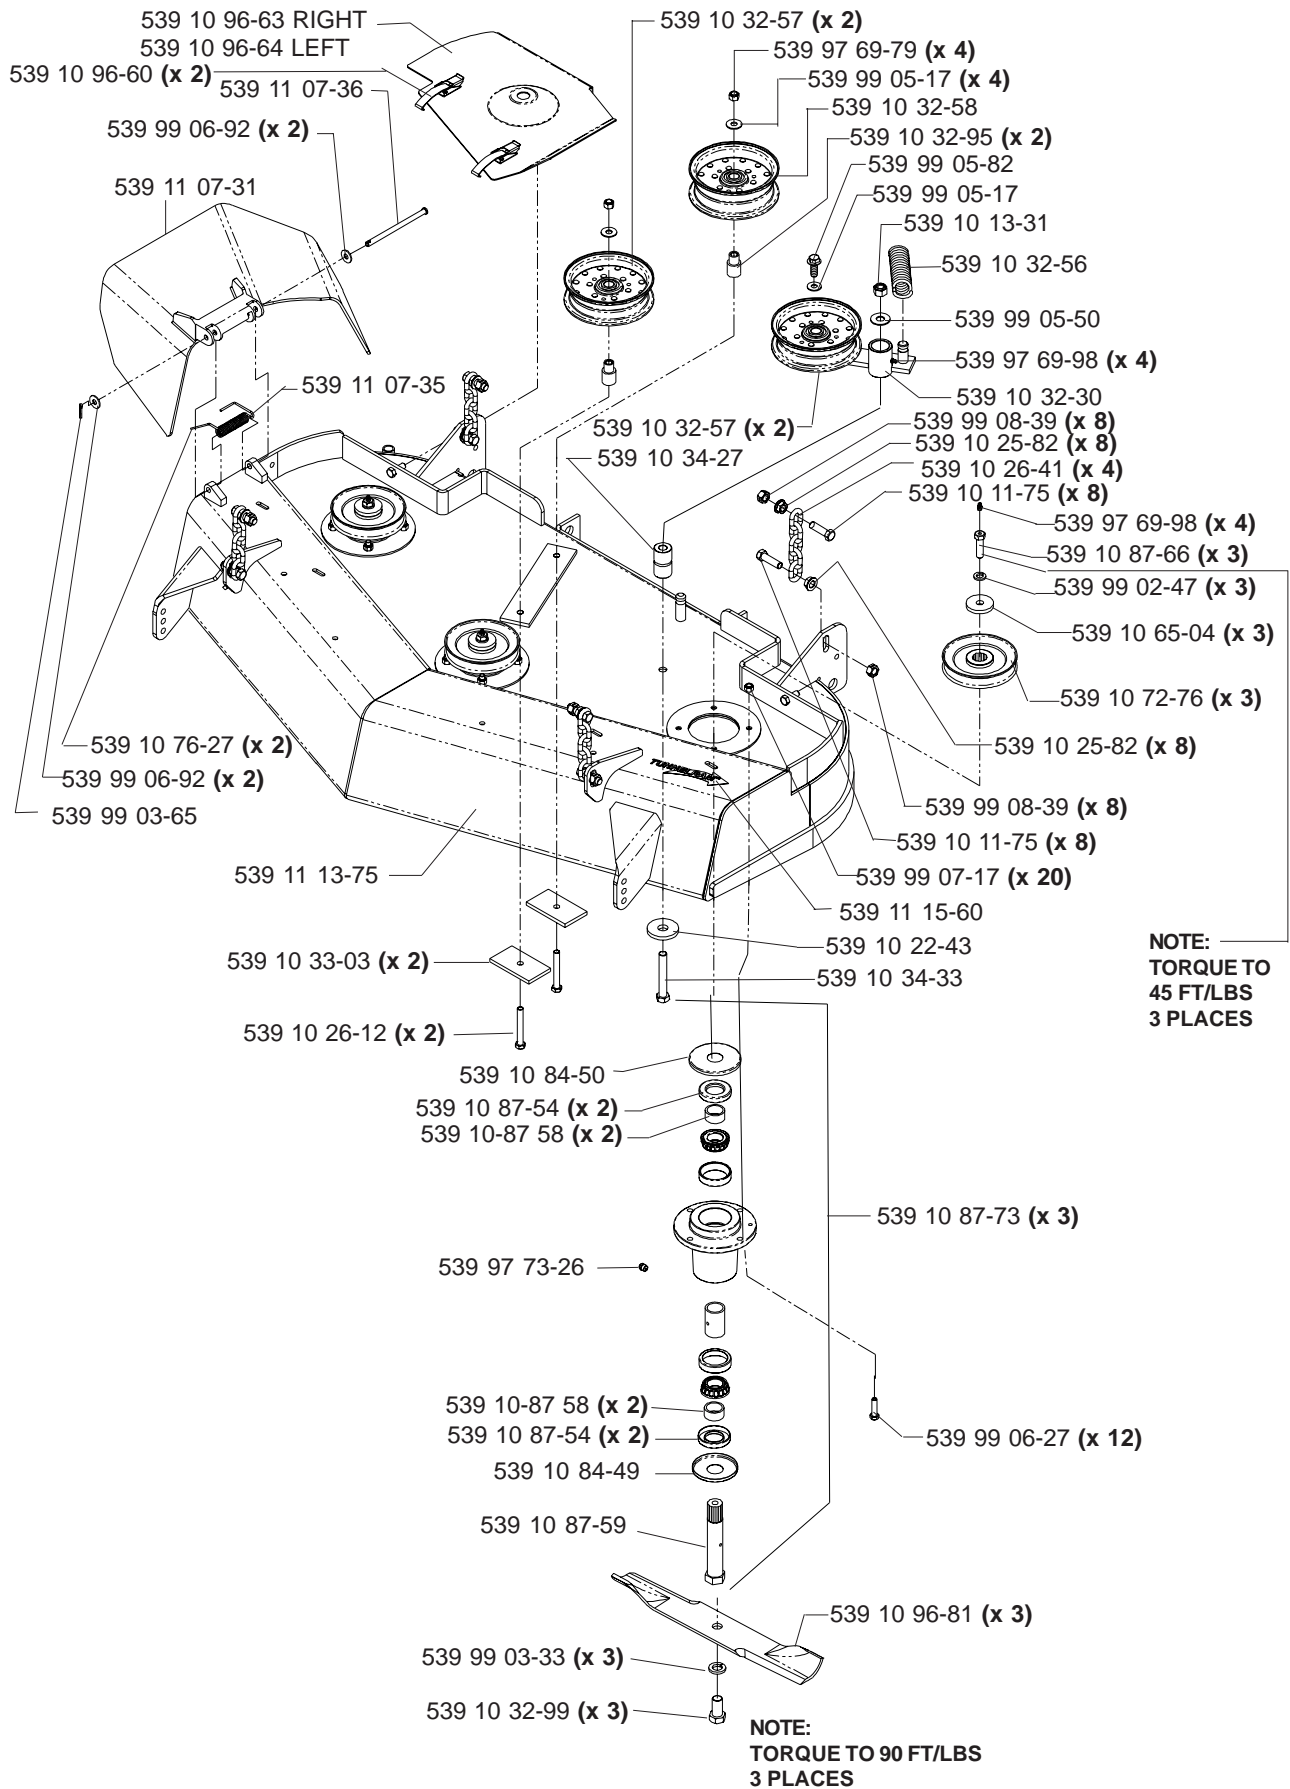

42" DECK ASSEMBLY

NOTE:
TORQUE TO
45 FT/LBS
3 PLACES

NOTE:
TORQUE TO 90 FT/LBS
3 PLACES