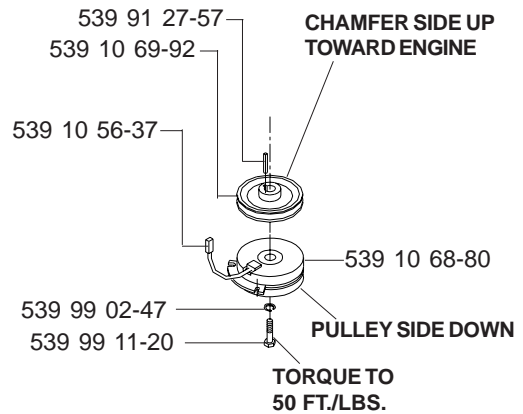

KAWASAKI ENGINE ASSEMBLY

MODELS: 968999256, 968999257, 968999259