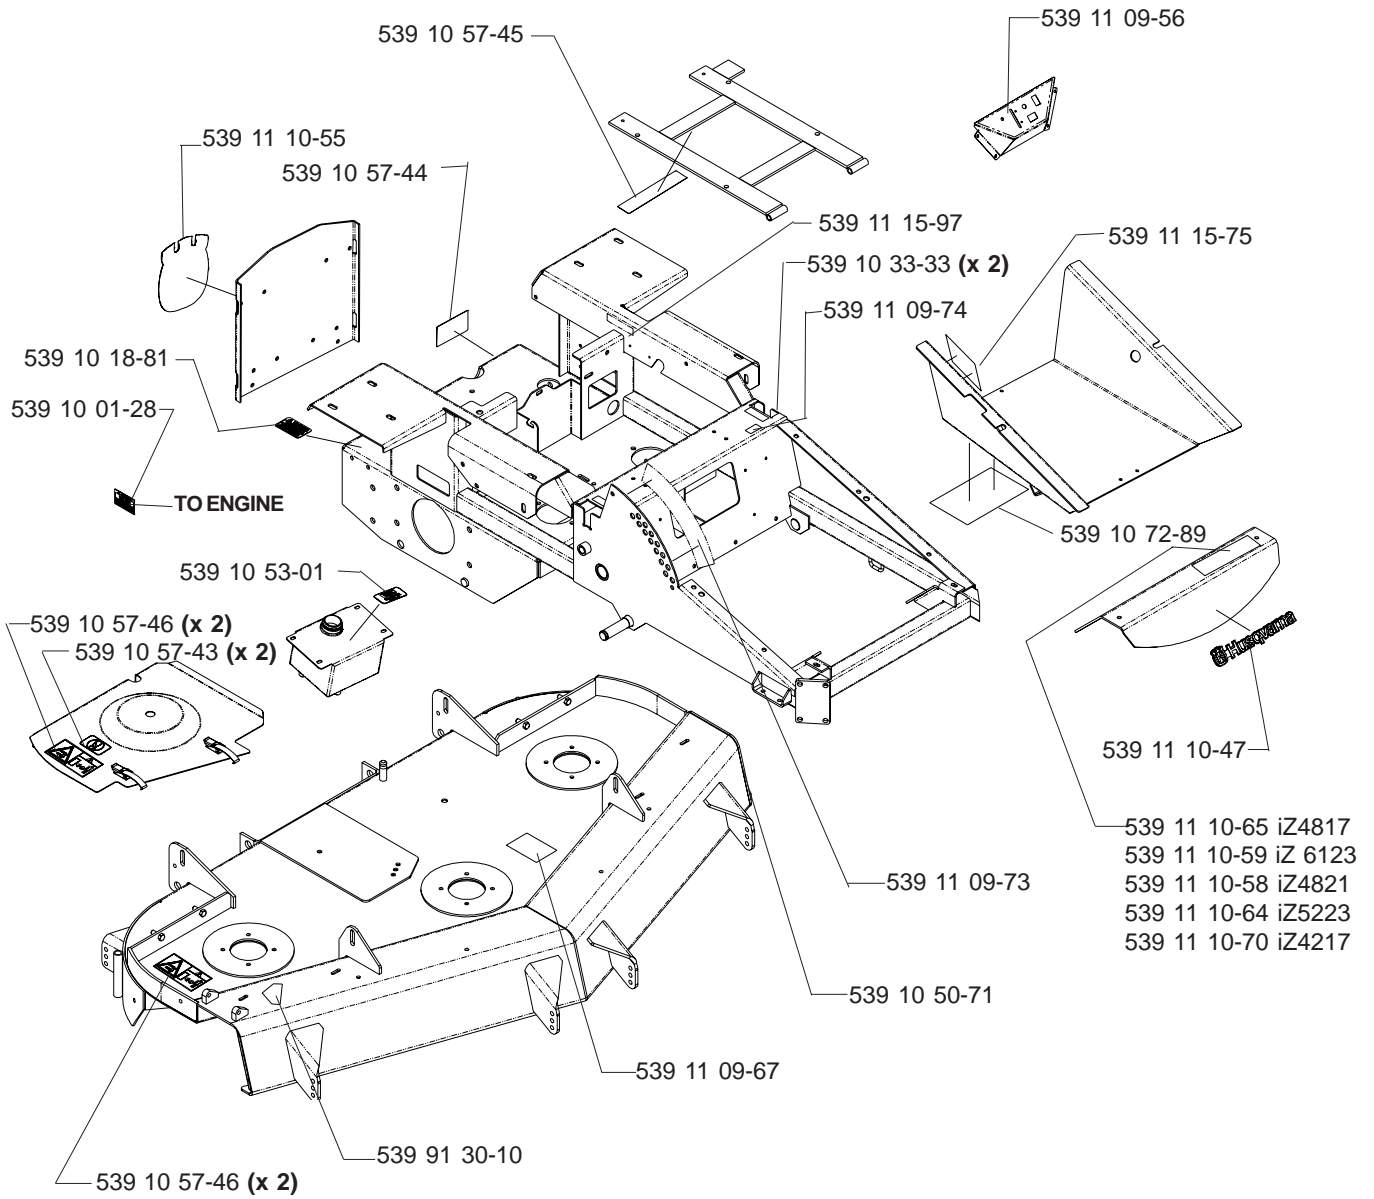

DECALS

539 10 26-70 DECAL, FUEL VALVE (NOT SHOWN)