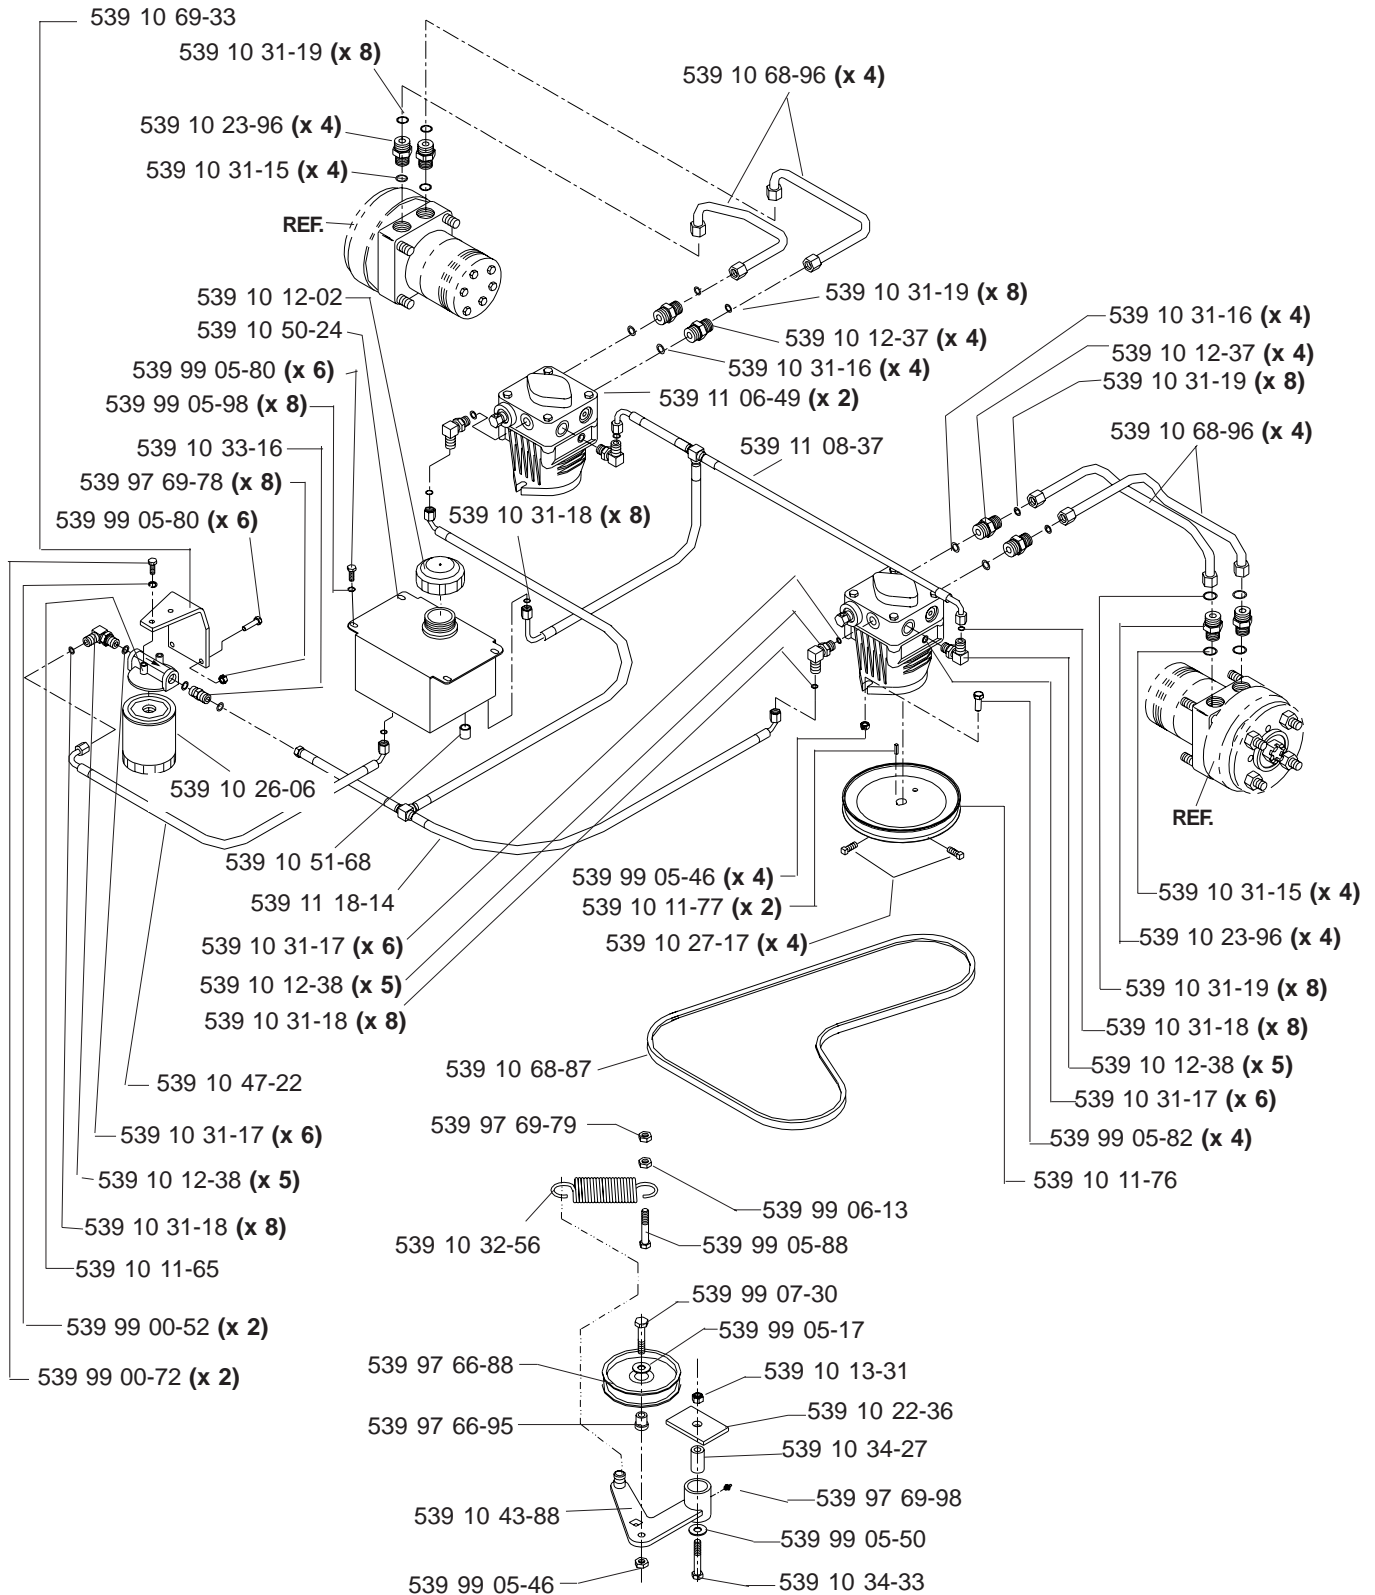

# HYDRAULIC ASSEMBLY (TL)

MODELS: 968999256, 968999257, 968999258, 9689992259

# 52" DECK ASSEMBLY

# DECALS

539 10 26-70 DECAL, FUEL VALVE (NOT SHOWN)