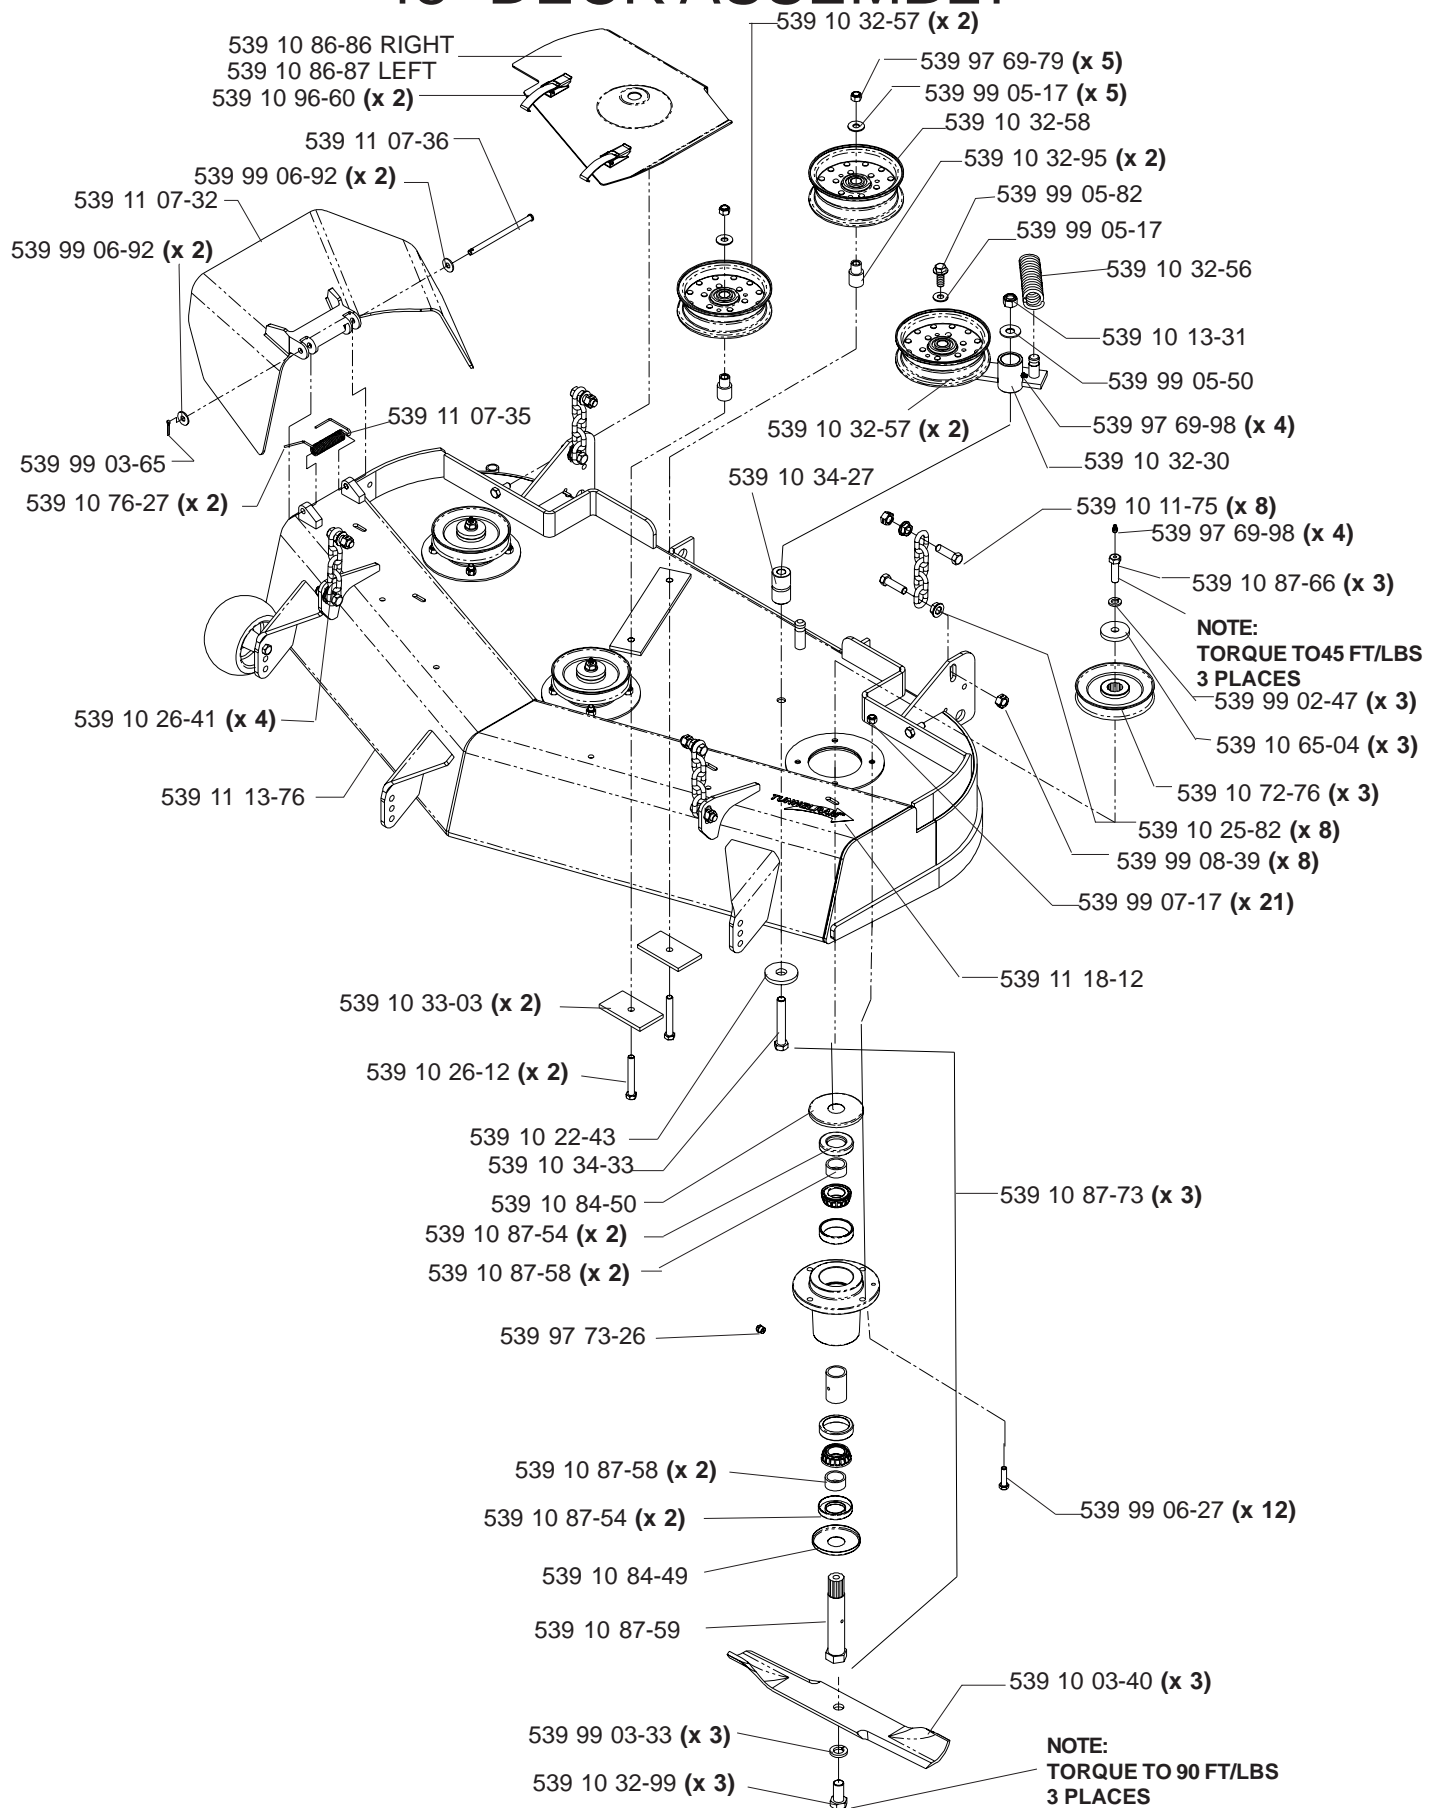

48" DECK ASSEMBLY