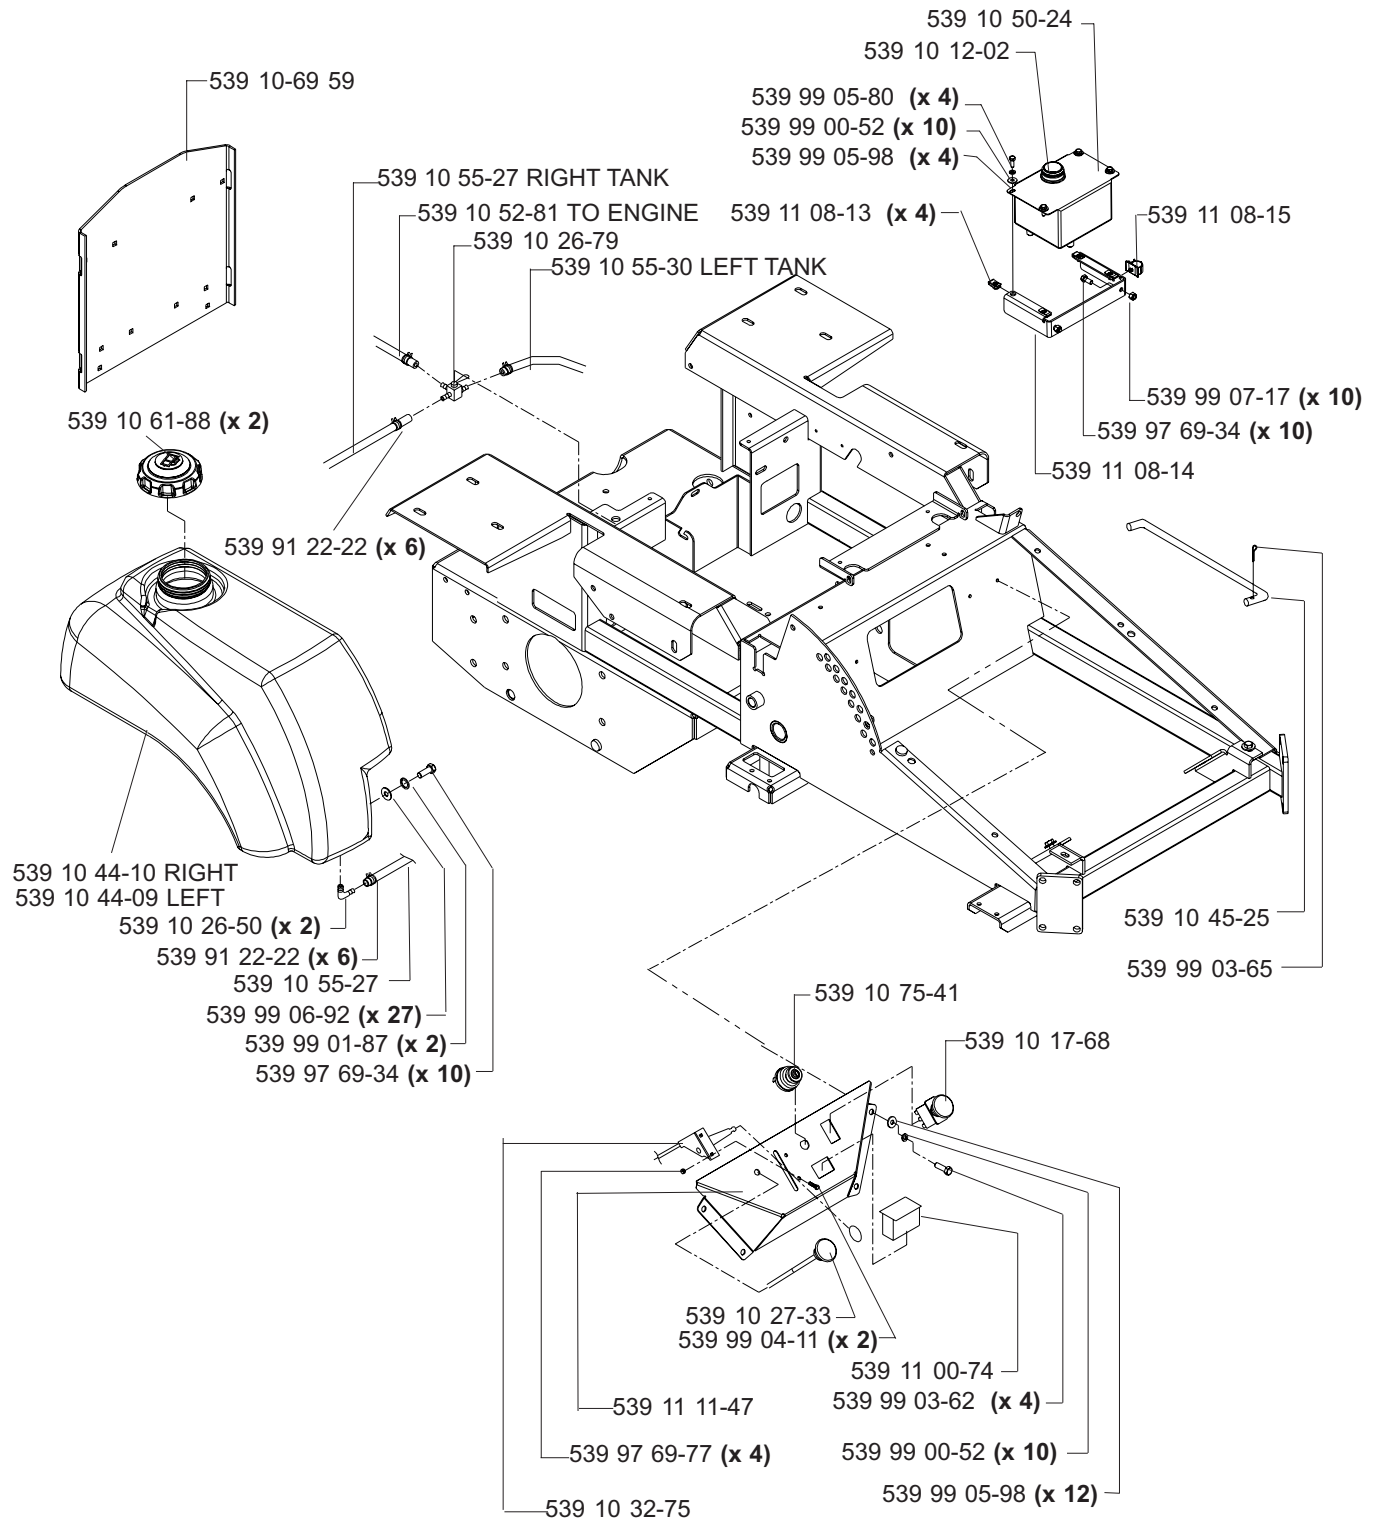

HYDRAULIC ASSEMBLY (TL)

**MODELS: 968999256, 968999258, 968999305, 968999307,
968999308, 968999332, 968999368, 968999375**

MAIN FRAME ASSEMBLY

MAIN FRAME ASSEMBLY

NOT SHOWN:

- 539 11 26-54 FLOOR PAN PAD, MODEL 968999307 ONLY
- 539 11 26-55 FOOT REST PAD, MODEL 968999307 ONLY

SEAT ASSEMBLY

MODELS: 968999256, 968999258, 968999305,
968999308, 968999332, 968999368

539 11 10-26 1 SEAT BELT (NOT SHOWN)
539 10 87-45 1 SWITCH/SNAP MOUNT KIT (NOT SHOWN)

KAWASAKI 21 HP ENGINE ASSEMBLY

CASTER ARM

**MODELS: 968999254, 968999255, 968999256, 968999258, 968999304,
968999305, 968999307, 968999332, 968999368, 968999375,
968999356**

42" DECK ASSEMBLY

42" DECK ASSEMBLY

48" DECK ASSEMBLY

48" DECK ASSEMBLY