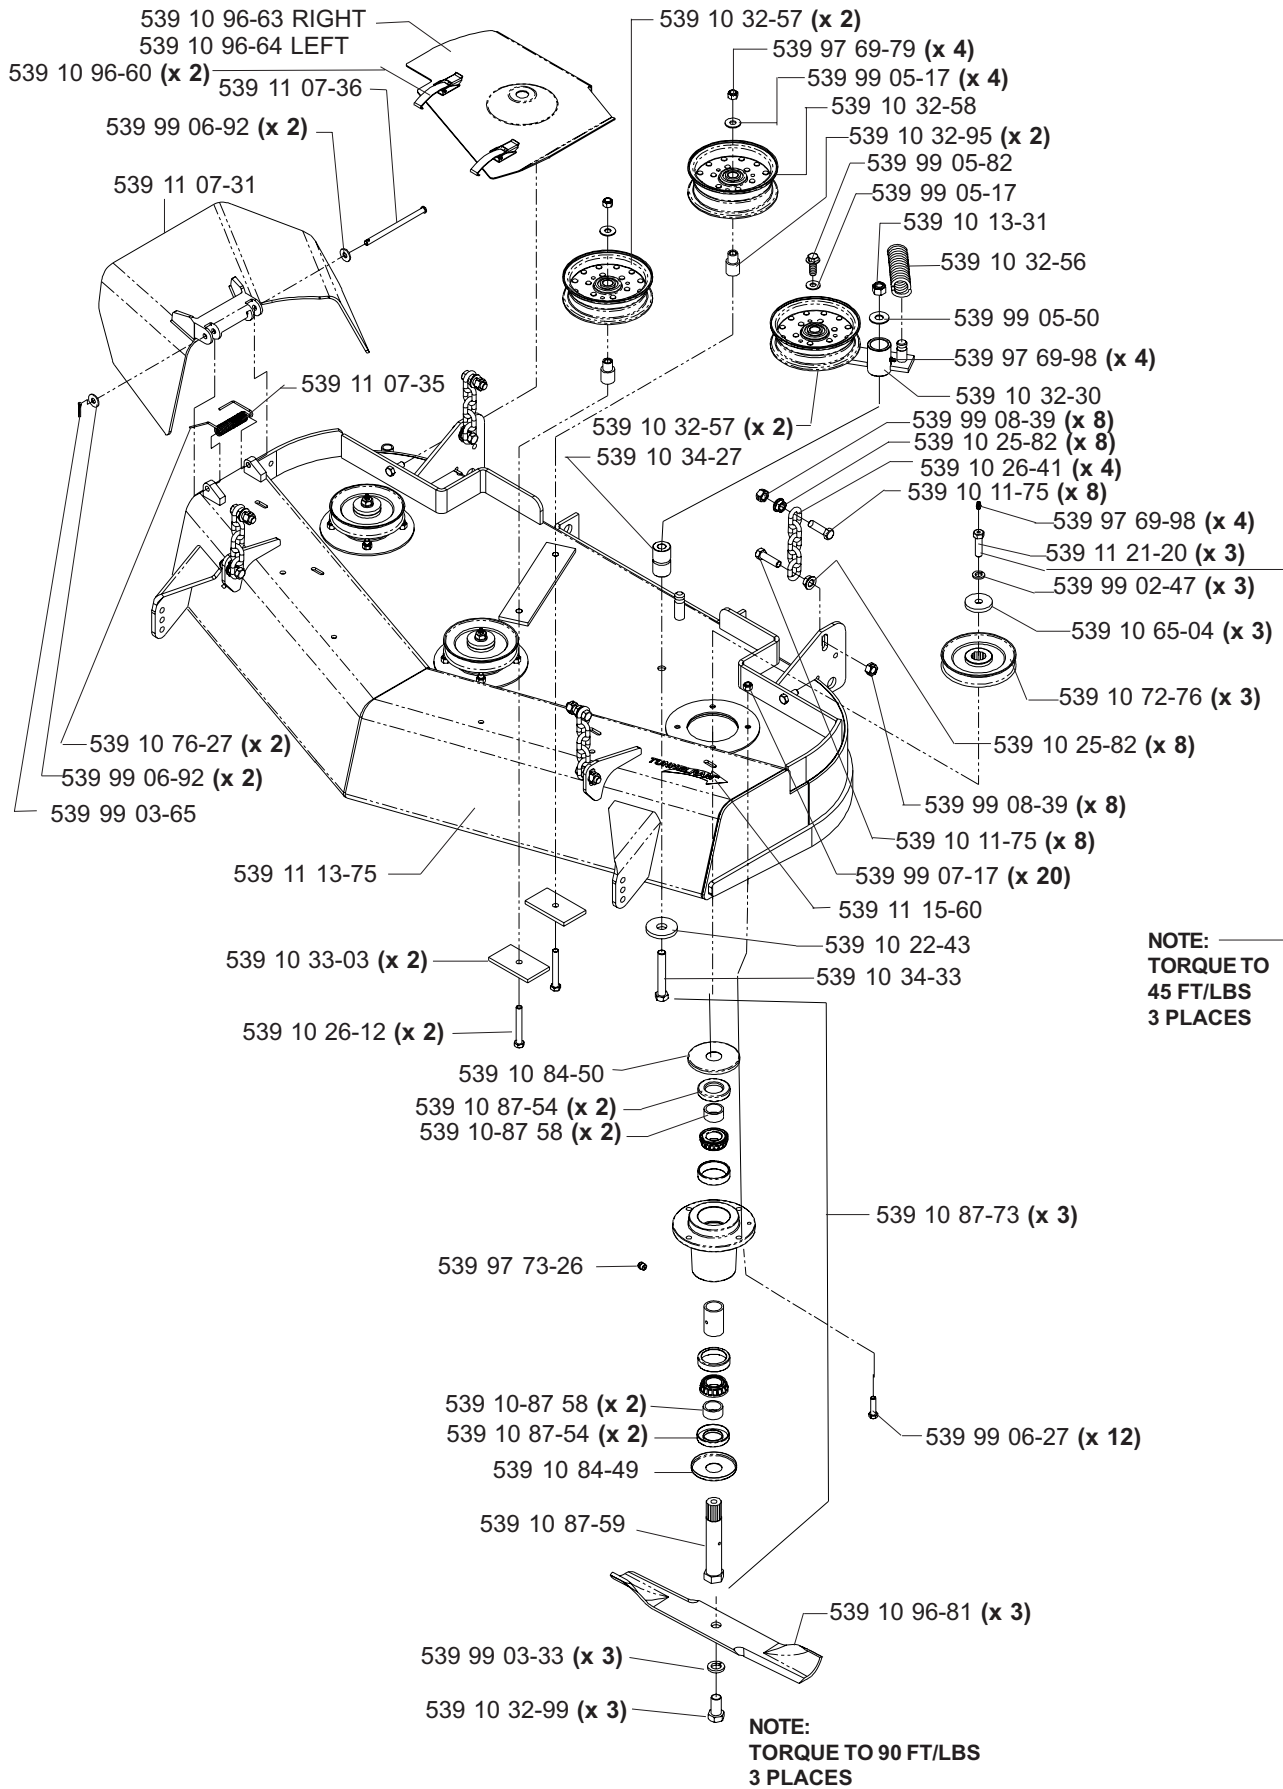

HYDRAULIC ASSEMBLY (TL)

**MODELS: 968999256, 968999258, 968999305, 968999307,
968999308, 968999332, 968999368, 968999375**

MAIN FRAME ASSEMBLY

MAIN FRAME ASSEMBLY

NOT SHOWN:

- 539 11 26-54 FLOOR PAN PAD, MODEL 968999307 ONLY
- 539 11 26-55 FOOT REST PAD, MODEL 968999307 ONLY

SEAT ASSEMBLY

MODELS: 968999256, 968999258, 968999305,
968999308, 968999332, 968999368

539 11 10-26 1 SEAT BELT (NOT SHOWN)
539 10 87-45 1 SWITCH/SNAP MOUNT KIT (NOT SHOWN)

KAWASAKI 21 HP ENGINE ASSEMBLY

MODELS: 968999256, 968999305, 968999368

NOT SHOWN:
 102757 CABLE, POSITIVE
 102759 INSULATOR

MOTION CONTROL ASSEMBLY

PARK BRAKE ASSEMBLY (TL)

**MODELS: 968999256, 968999258, 968999305, 968999307,
968999308, 968999332, 968999368, 968999375**

CASTER ARM

**MODELS: 968999254, 968999255, 968999256, 968999258, 968999304,
968999305, 968999307, 968999332, 968999368, 968999375,
968999356**

42" DECK ASSEMBLY

42" DECK ASSEMBLY

48" DECK ASSEMBLY

48" DECK ASSEMBLY