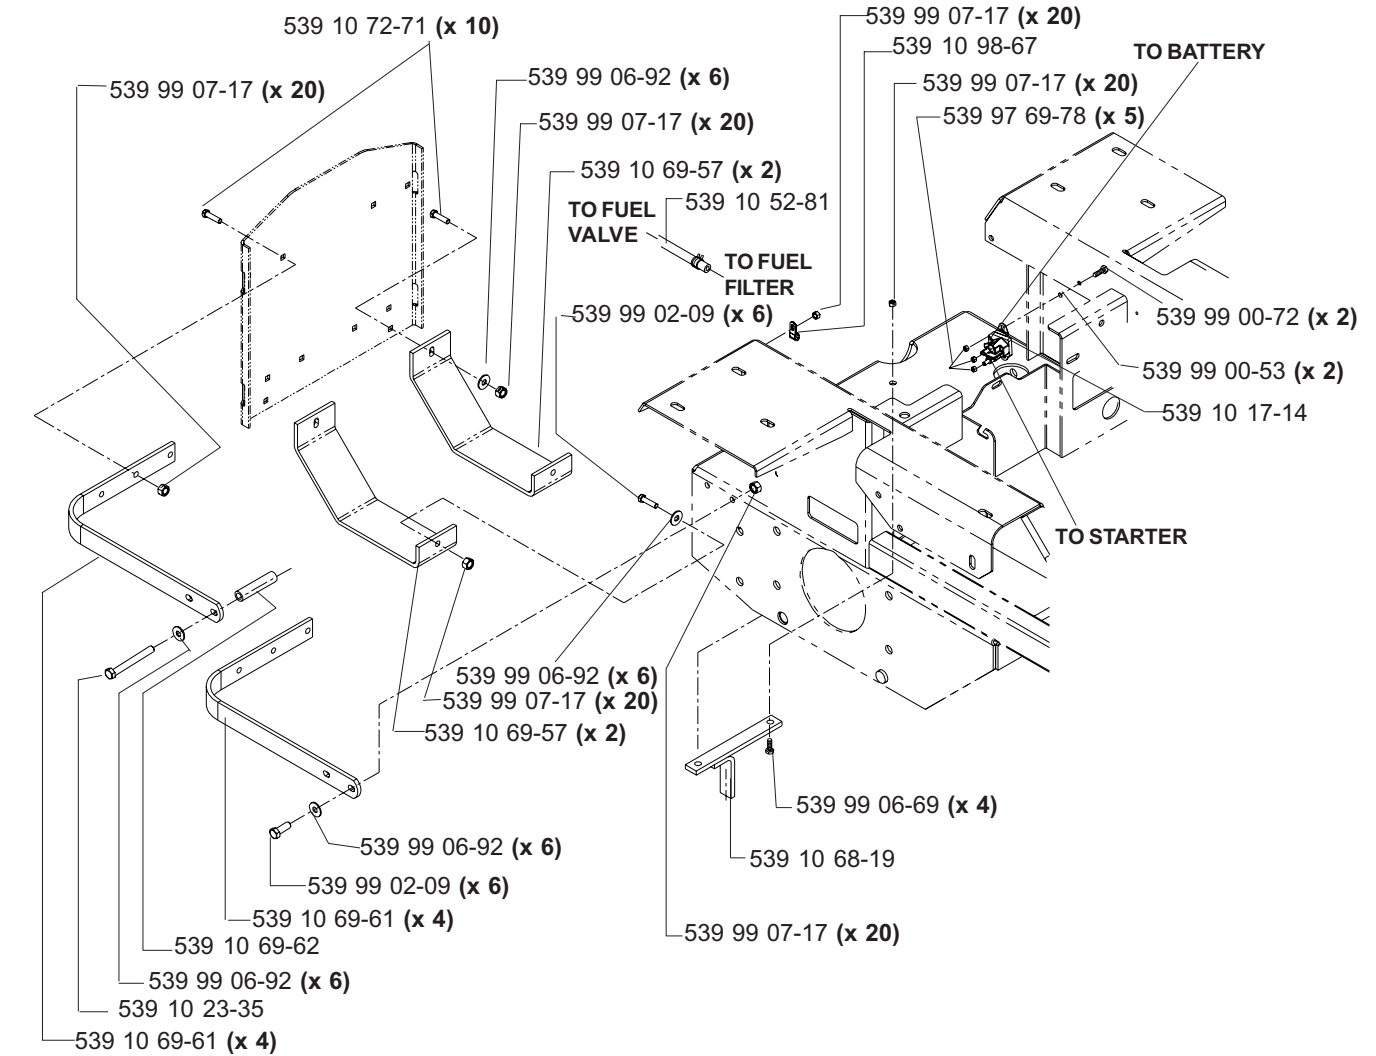

HYDRAULIC ASSEMBLY (TL)

**MODELS: 968999256, 968999258, 968999305, 968999307,
968999308, 968999332, 968999368, 968999375**

MAIN FRAME ASSEMBLY

MAIN FRAME ASSEMBLY

NOT SHOWN:

- 539 11 26-54 FLOOR PAN PAD, MODEL 968999307 ONLY
- 539 11 26-55 FOOT REST PAD, MODEL 968999307 ONLY

SEAT ASSEMBLY

MODELS: 968999256, 968999258, 968999305,
968999308, 968999332, 968999368

539 11 10-26 1 SEAT BELT (NOT SHOWN)
539 10 87-45 1 SWITCH/SNAP MOUNT KIT (NOT SHOWN)

KAWASAKI 21 HP ENGINE ASSEMBLY

MODELS: 968999256, 968999305, 968999368

NOT SHOWN:
 102757 CABLE, POSITIVE
 102759 INSULATOR

MOTION CONTROL ASSEMBLY

PARK BRAKE ASSEMBLY (TL)

**MODELS: 968999256, 968999258, 968999305, 968999307,
968999308, 968999332, 968999368, 968999375**