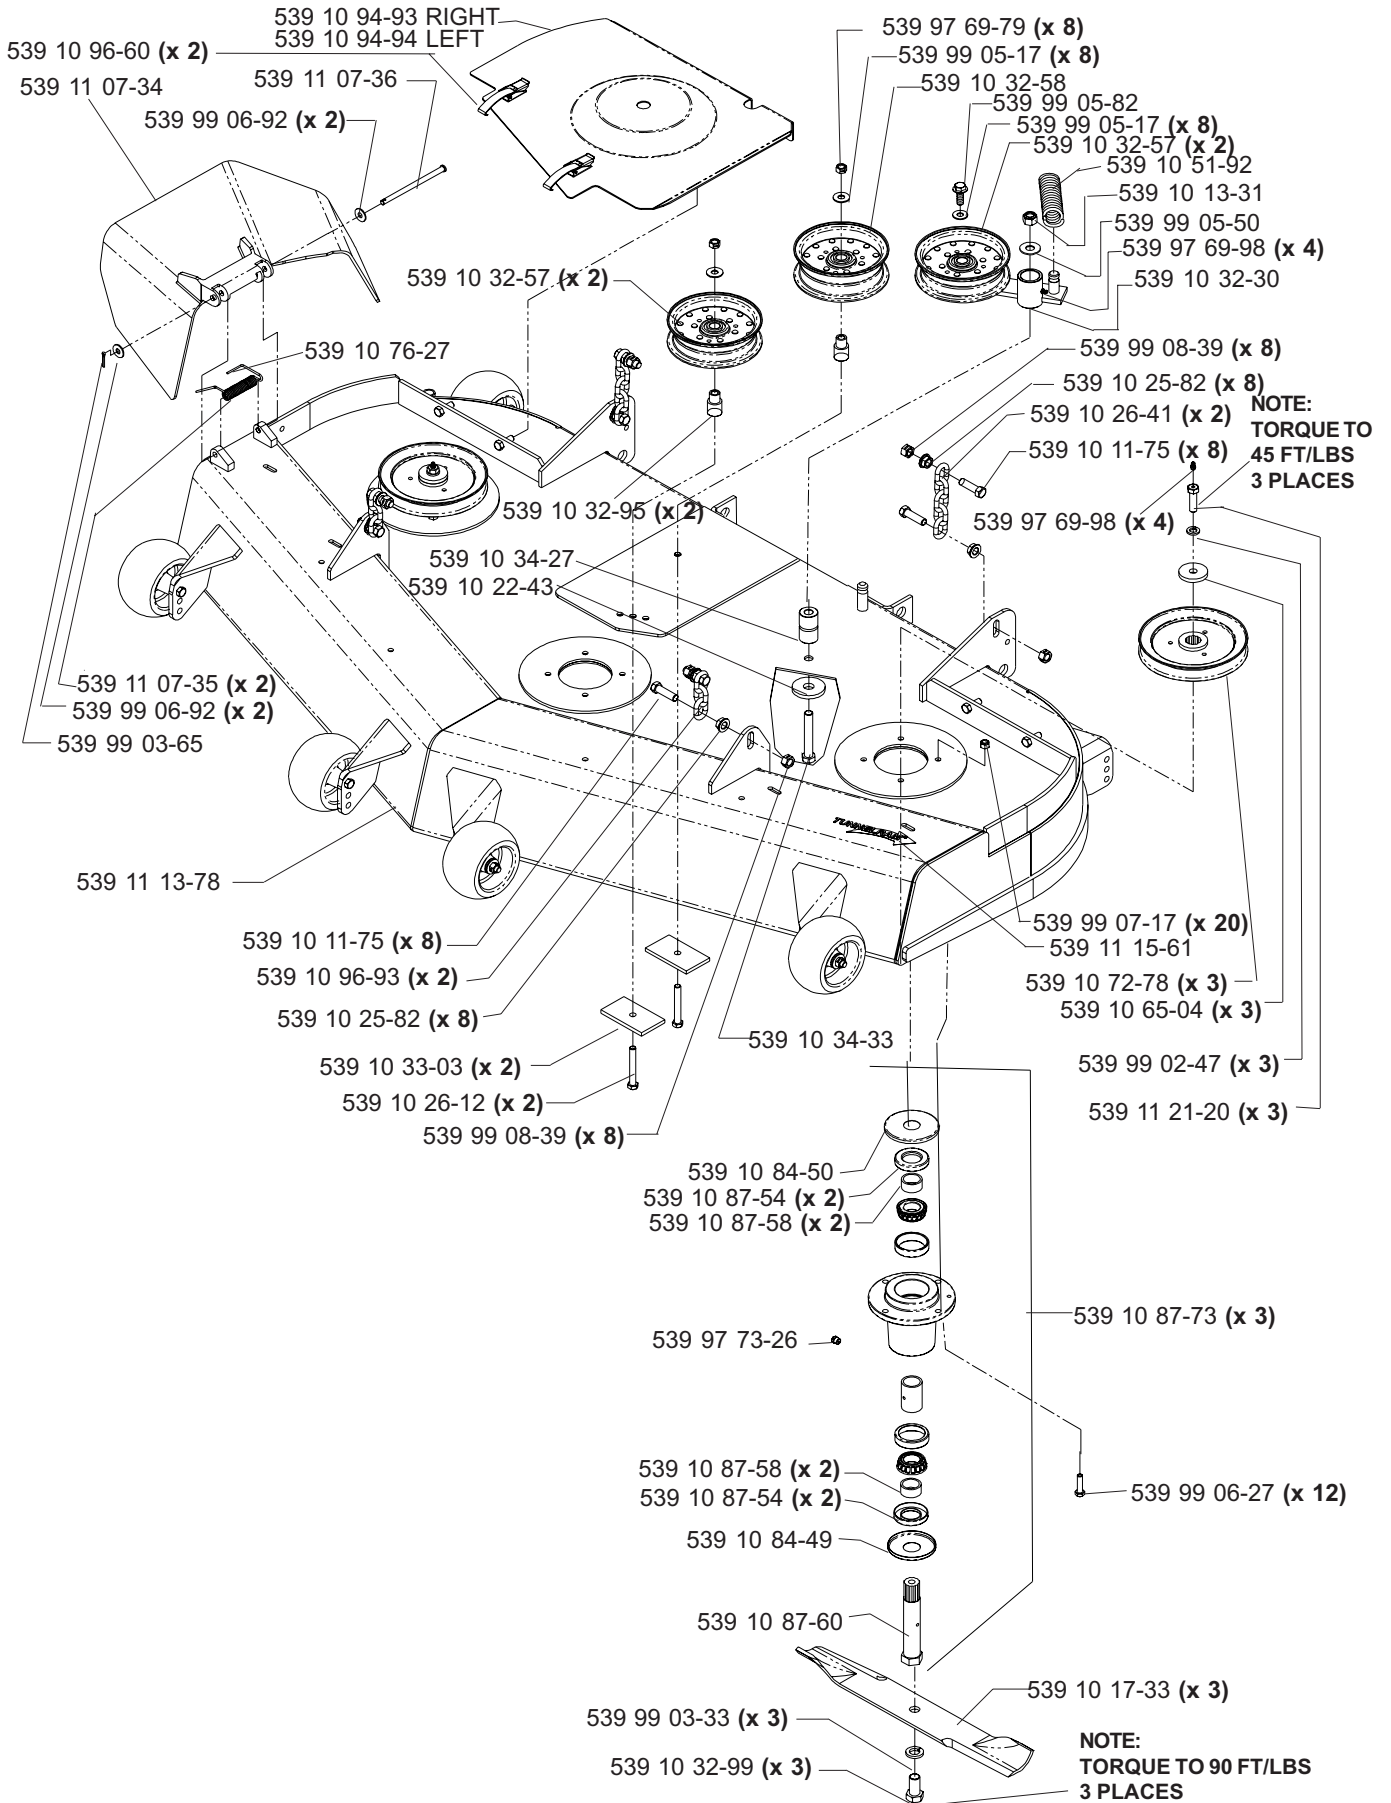

HYDRAULIC ASSEMBLY (TL)

**MODELS: 968999256, 968999258, 968999305, 968999307,
968999308, 968999332, 968999368, 968999375**

MAIN FRAME ASSEMBLY

MAIN FRAME ASSEMBLY

NOT SHOWN:

- 539 11 26-54 FLOOR PAN PAD, MODEL 968999307 ONLY
- 539 11 26-55 FOOT REST PAD, MODEL 968999307 ONLY

CASTER ARM

**MODELS: 968999254, 968999255, 968999256, 968999258, 968999304,
968999305, 968999307, 968999332, 968999368, 968999375,
968999356**

42" DECK ASSEMBLY

42" DECK ASSEMBLY

48" DECK ASSEMBLY

48" DECK ASSEMBLY

52" DECK ASSEMBLY

52" DECK ASSEMBLY

61" DECK ASSEMBLY

61" DECK ASSEMBLY

DECK LIFT ASSEMBLY

WIRING ASSEMBLY

DECALS

539 10 26-70 DECAL, FUEL VALVE (NOT SHOWN)