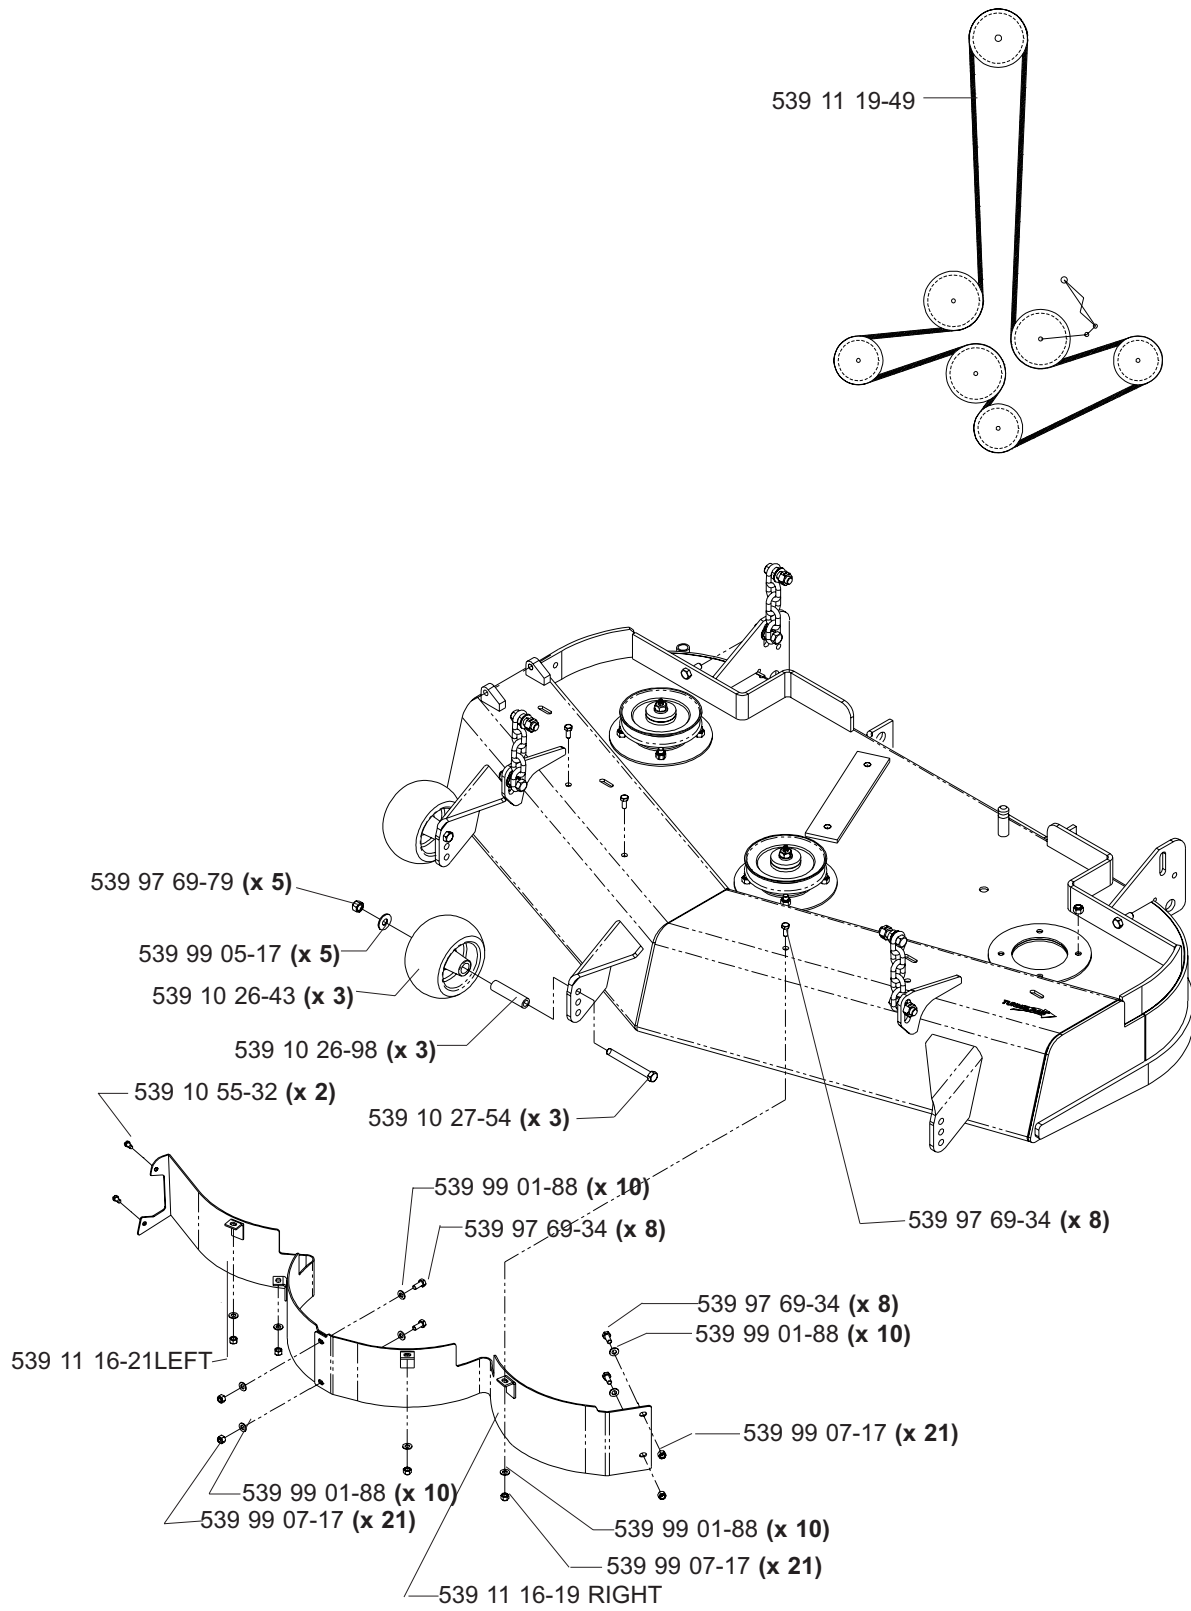

CASTER ARM

**MODELS: 968999254, 968999255, 968999256, 968999258, 968999304,
968999305, 968999307, 968999332, 968999368, 968999375,
968999356**

42" DECK ASSEMBLY

42" DECK ASSEMBLY

48" DECK ASSEMBLY

48" DECK ASSEMBLY