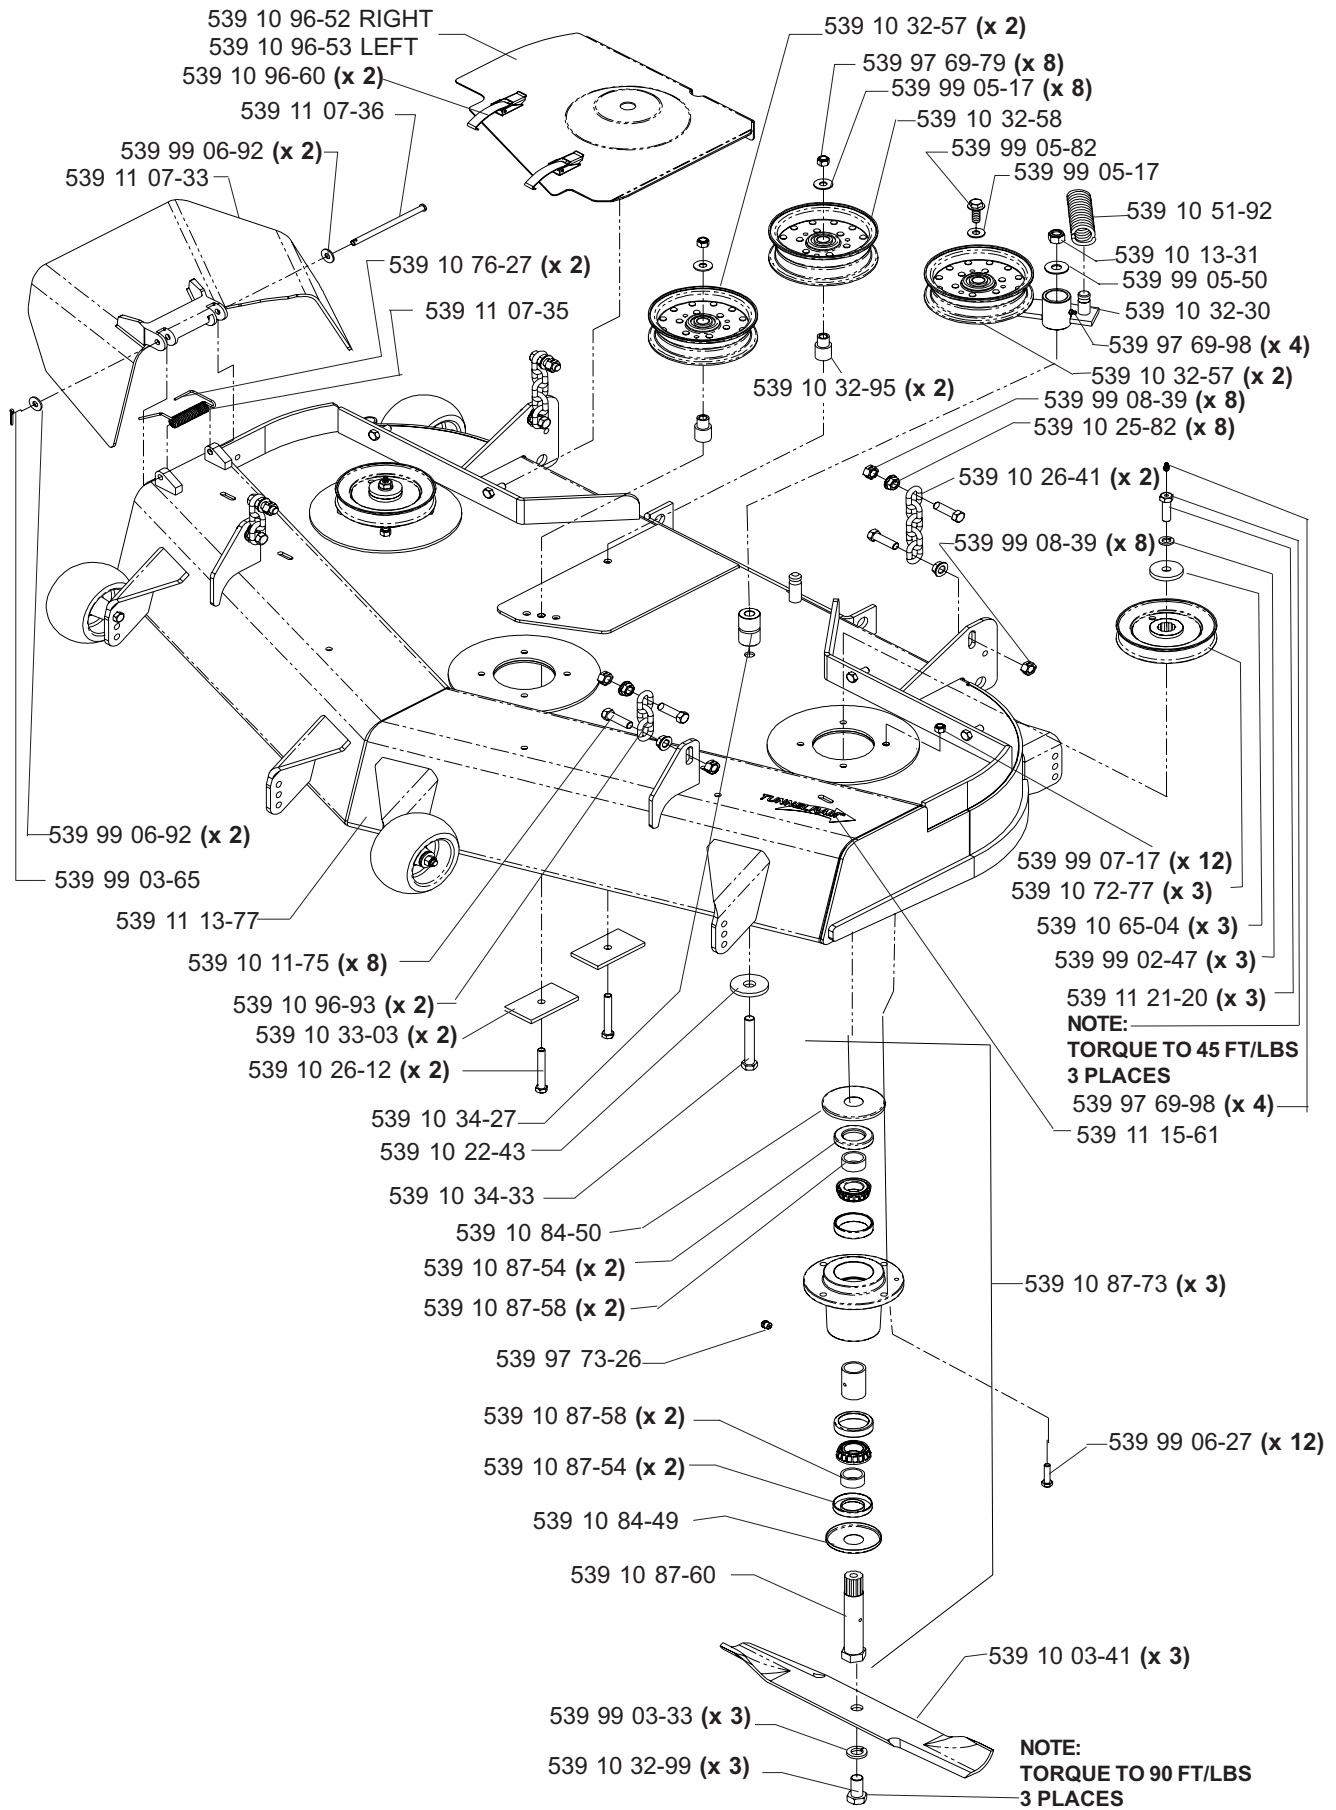

HYDRAULIC ASSEMBLY (TL)

**MODELS: 968999256, 968999258, 968999305, 968999307,
968999308, 968999332, 968999368, 968999375**

MAIN FRAME ASSEMBLY

MAIN FRAME ASSEMBLY

NOT SHOWN:

- 539 11 26-54 FLOOR PAN PAD, MODEL 968999307 ONLY
- 539 11 26-55 FOOT REST PAD, MODEL 968999307 ONLY

CASTER ARM

**MODELS: 968999254, 968999255, 968999256, 968999258, 968999304,
968999305, 968999307, 968999332, 968999368, 968999375,
968999356**

42" DECK ASSEMBLY

42" DECK ASSEMBLY

48" DECK ASSEMBLY

48" DECK ASSEMBLY

52" DECK ASSEMBLY

52" DECK ASSEMBLY

61" DECK ASSEMBLY

61" DECK ASSEMBLY

DECK LIFT ASSEMBLY

WIRING ASSEMBLY

DECALS

539 10 26-70 DECAL, FUEL VALVE (NOT SHOWN)