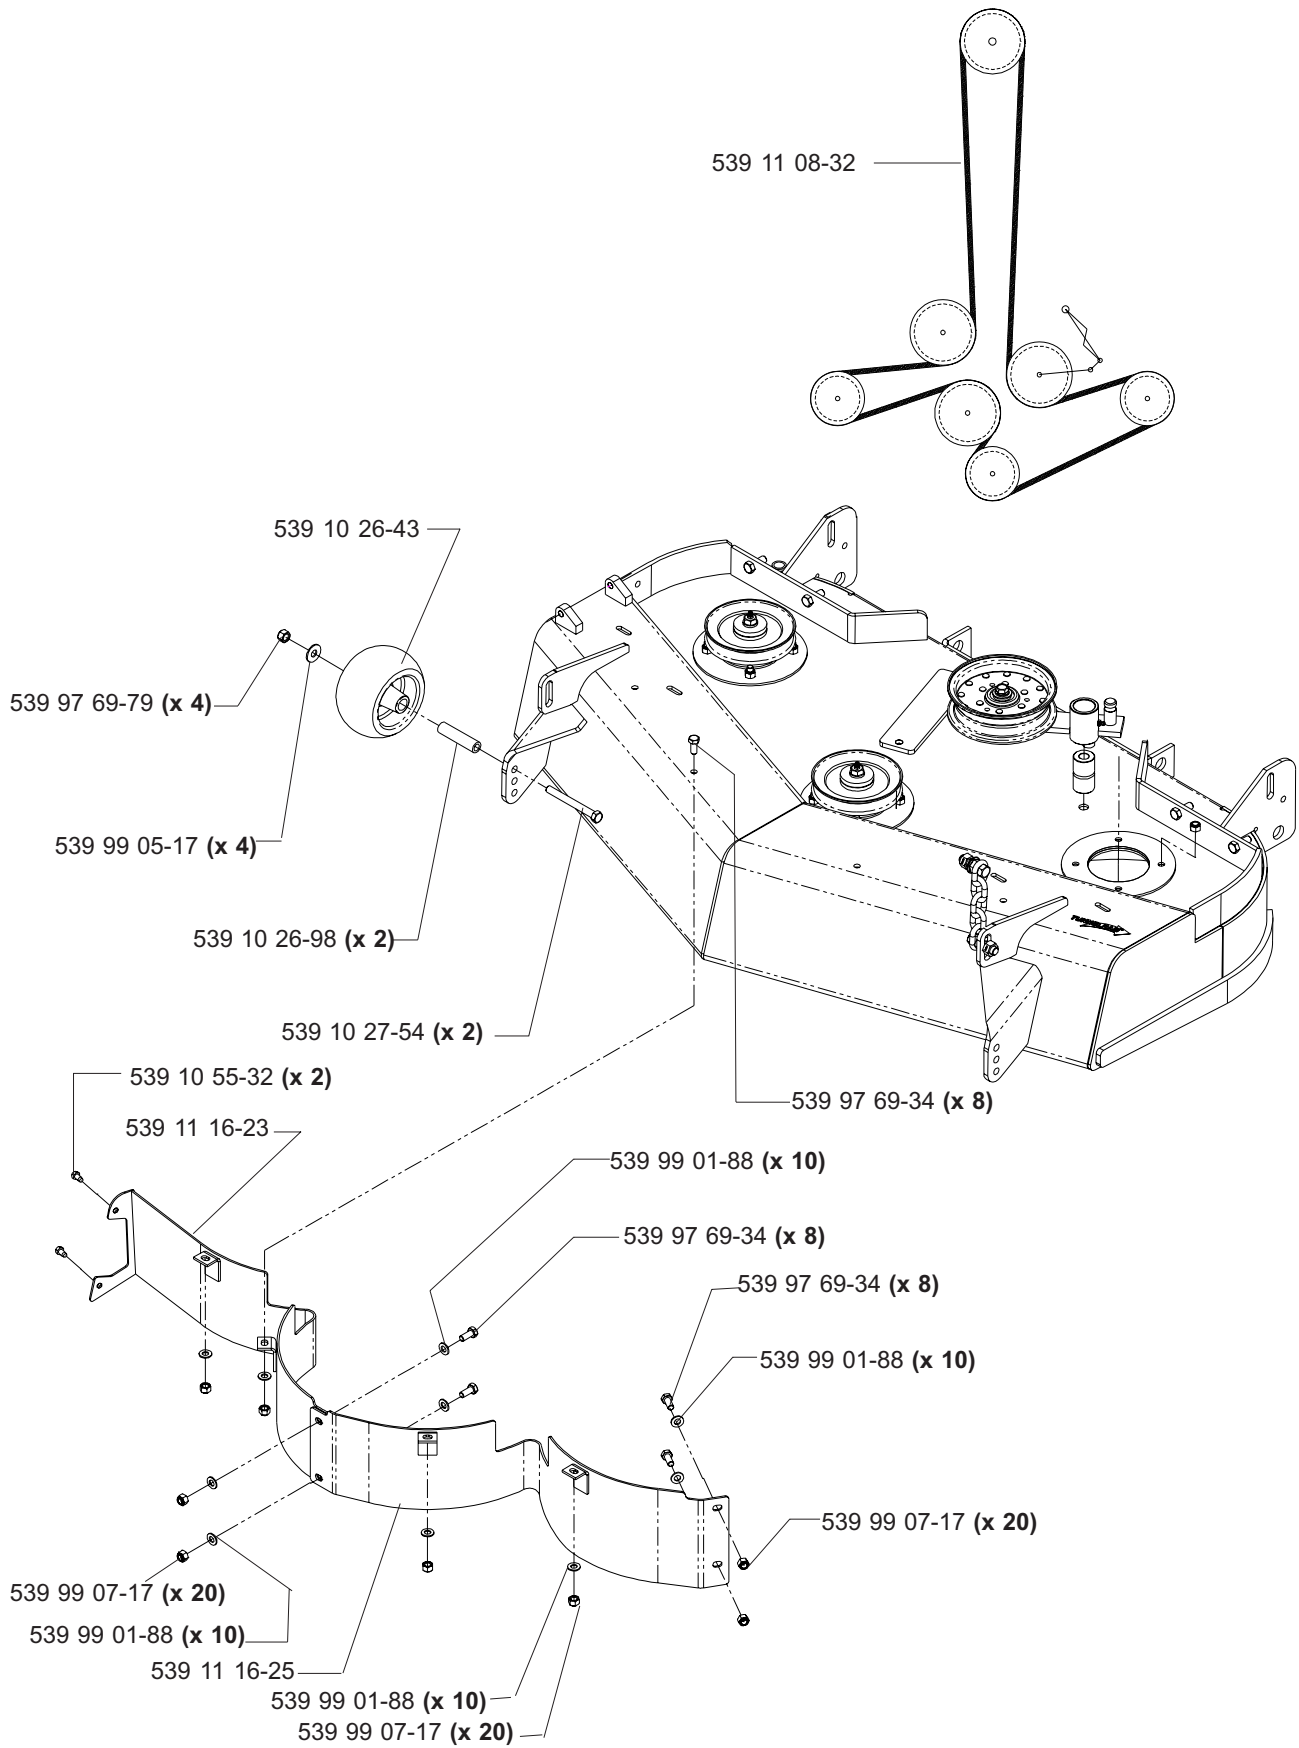

HYDRAULIC ASSEMBLY (TL)

**MODELS: 968999256, 968999258, 968999305, 968999307,
968999308, 968999332, 968999368, 968999375**

MAIN FRAME ASSEMBLY

MAIN FRAME ASSEMBLY

NOT SHOWN:

- 539 11 26-54 FLOOR PAN PAD, MODEL 968999307 ONLY
- 539 11 26-55 FOOT REST PAD, MODEL 968999307 ONLY

CASTER ARM

**MODELS: 968999254, 968999255, 968999256, 968999258, 968999304,
968999305, 968999307, 968999332, 968999368, 968999375,
968999356**

42" DECK ASSEMBLY

42" DECK ASSEMBLY

48" DECK ASSEMBLY

48" DECK ASSEMBLY

52" DECK ASSEMBLY

52" DECK ASSEMBLY

61" DECK ASSEMBLY

61" DECK ASSEMBLY

DECK LIFT ASSEMBLY

WIRING ASSEMBLY

DECALS

539 10 26-70 DECAL, FUEL VALVE (NOT SHOWN)