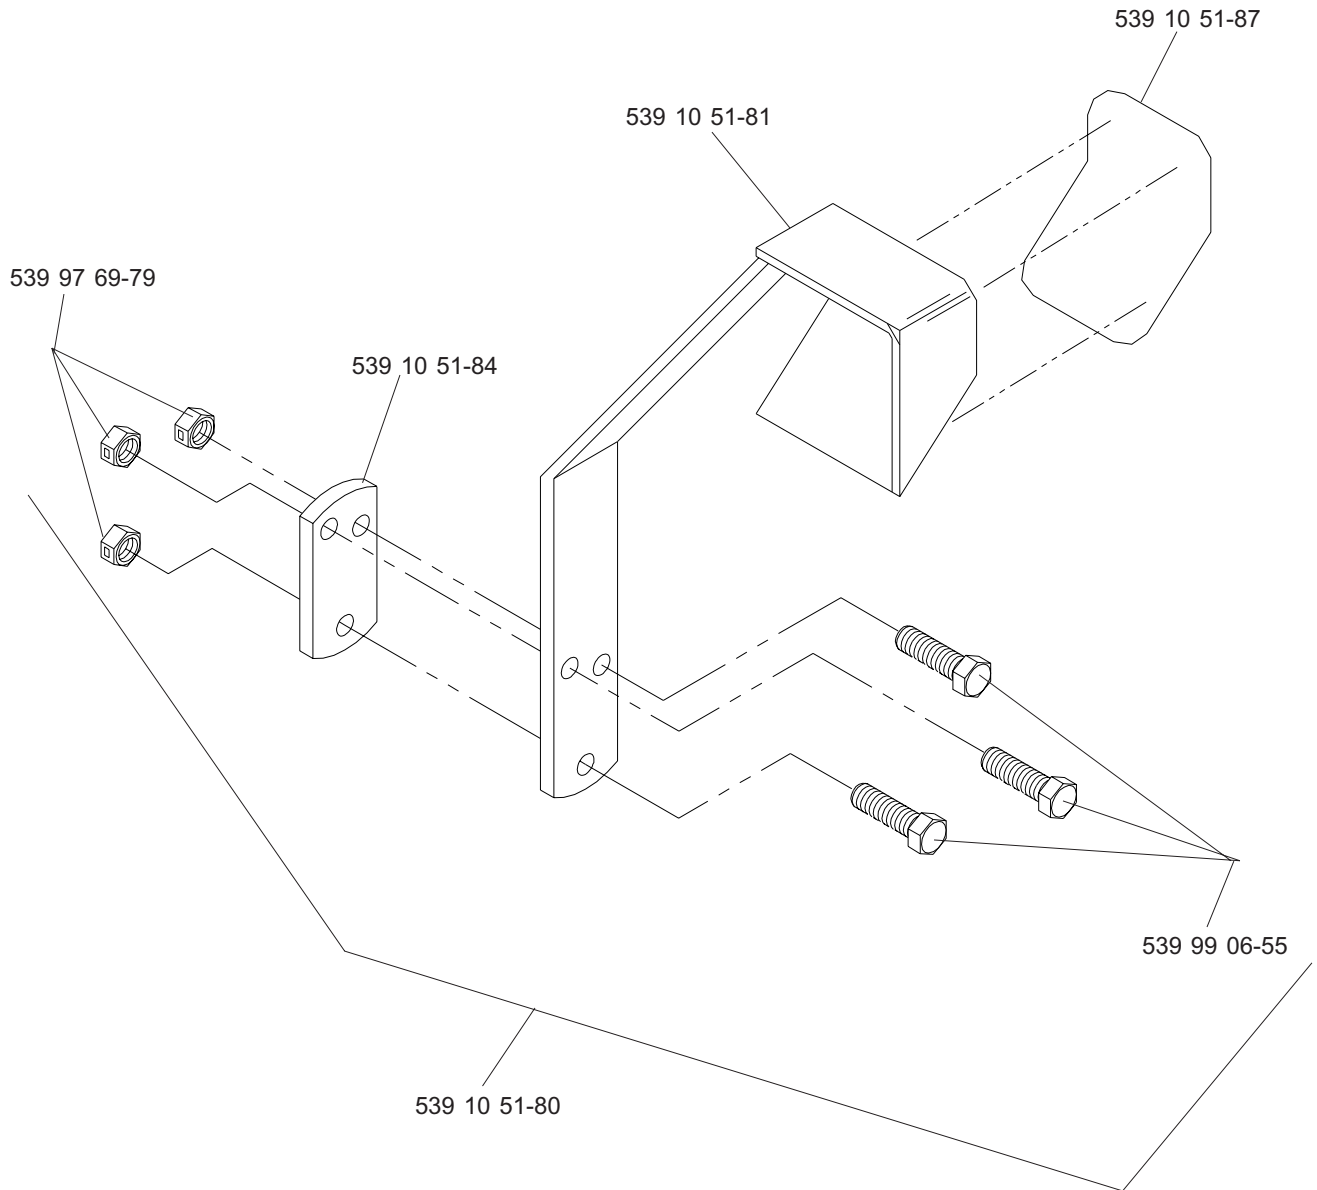

LIFT PEDAL MAY BE OPTIONAL