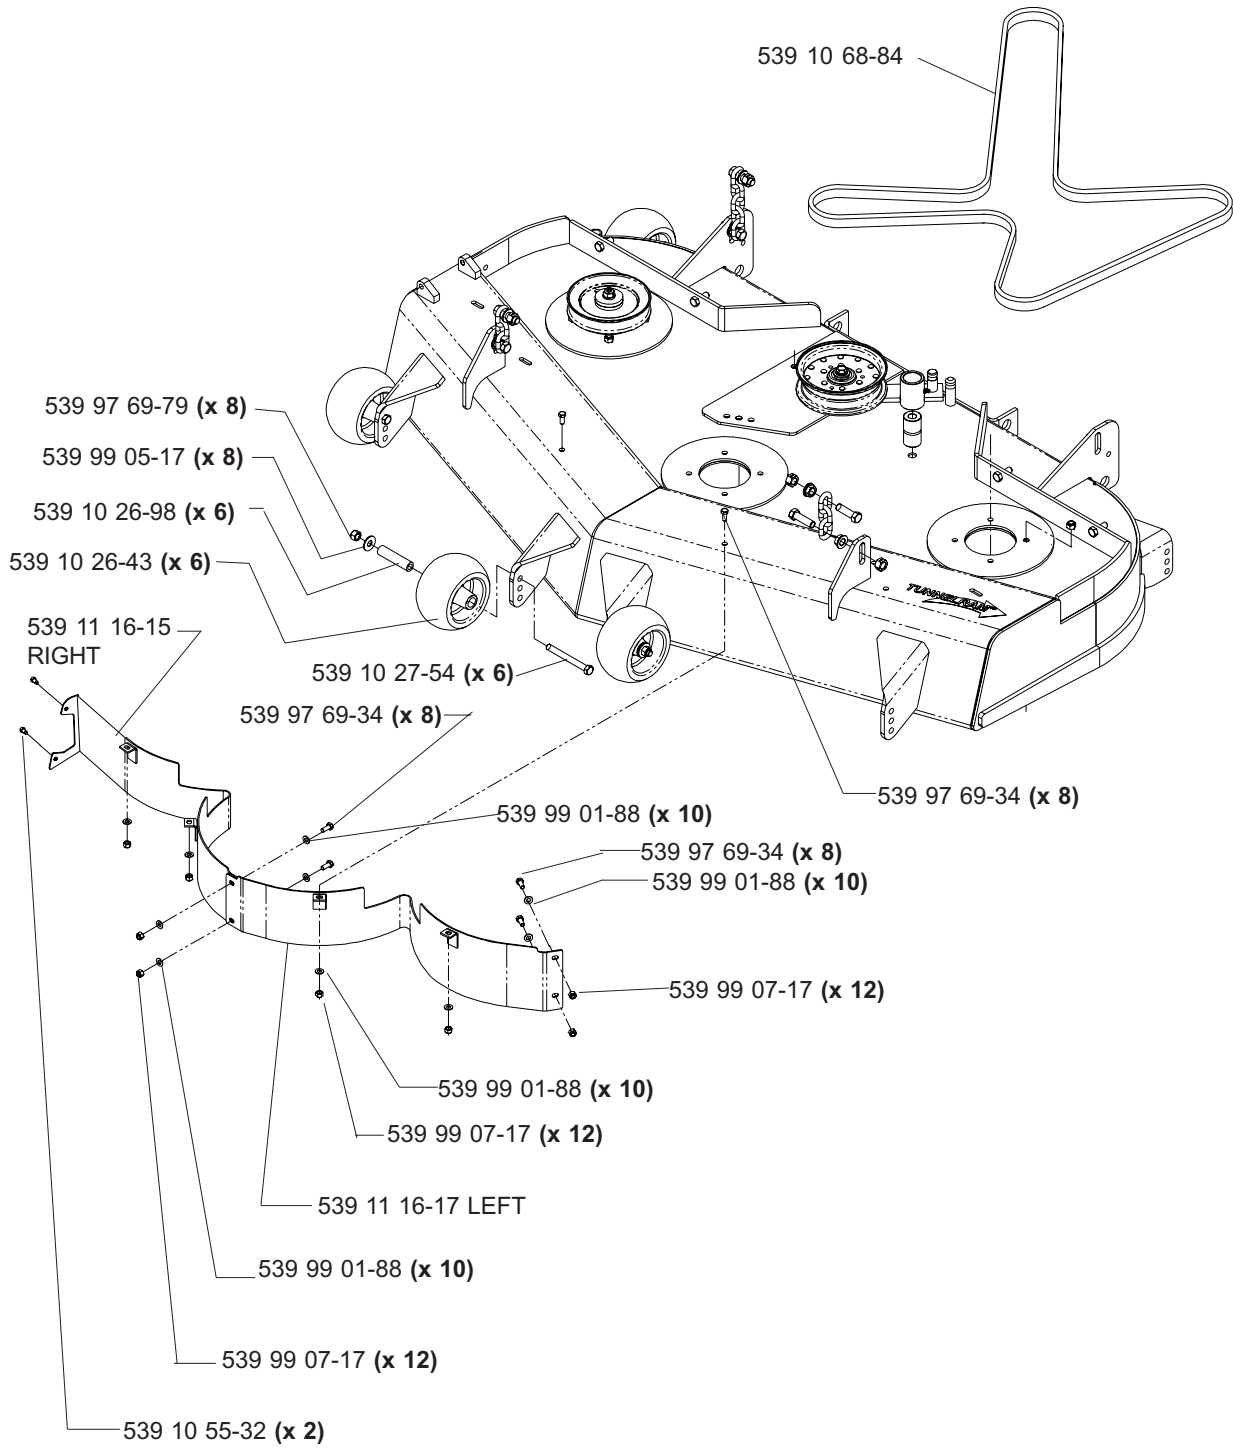

HYDRAULIC ASSEMBLY (TL)

**MODELS: 968999256, 968999258, 968999305, 968999307,
968999308, 968999332, 968999368, 968999375**

MAIN FRAME ASSEMBLY

MAIN FRAME ASSEMBLY

NOT SHOWN:

- 539 11 26-54 FLOOR PAN PAD, MODEL 968999307 ONLY
- 539 11 26-55 FOOT REST PAD, MODEL 968999307 ONLY

MODELS: 968999256, 968999305, 968999368

NOT SHOWN:
 102757 CABLE, POSITIVE
 102759 INSULATOR

MOTION CONTROL ASSEMBLY

PARK BRAKE ASSEMBLY (TL)

**MODELS: 968999256, 968999258, 968999305, 968999307,
968999308, 968999332, 968999368, 968999375**

CASTER ARM

**MODELS: 968999254, 968999255, 968999256, 968999258, 968999304,
968999305, 968999307, 968999332, 968999368, 968999375,
968999356**

42" DECK ASSEMBLY

42" DECK ASSEMBLY

48" DECK ASSEMBLY

48" DECK ASSEMBLY

52" DECK ASSEMBLY

52" DECK ASSEMBLY

61" DECK ASSEMBLY

61" DECK ASSEMBLY

DECK LIFT ASSEMBLY

WIRING ASSEMBLY

DECALS

539 10 26-70 DECAL, FUEL VALVE (NOT SHOWN)