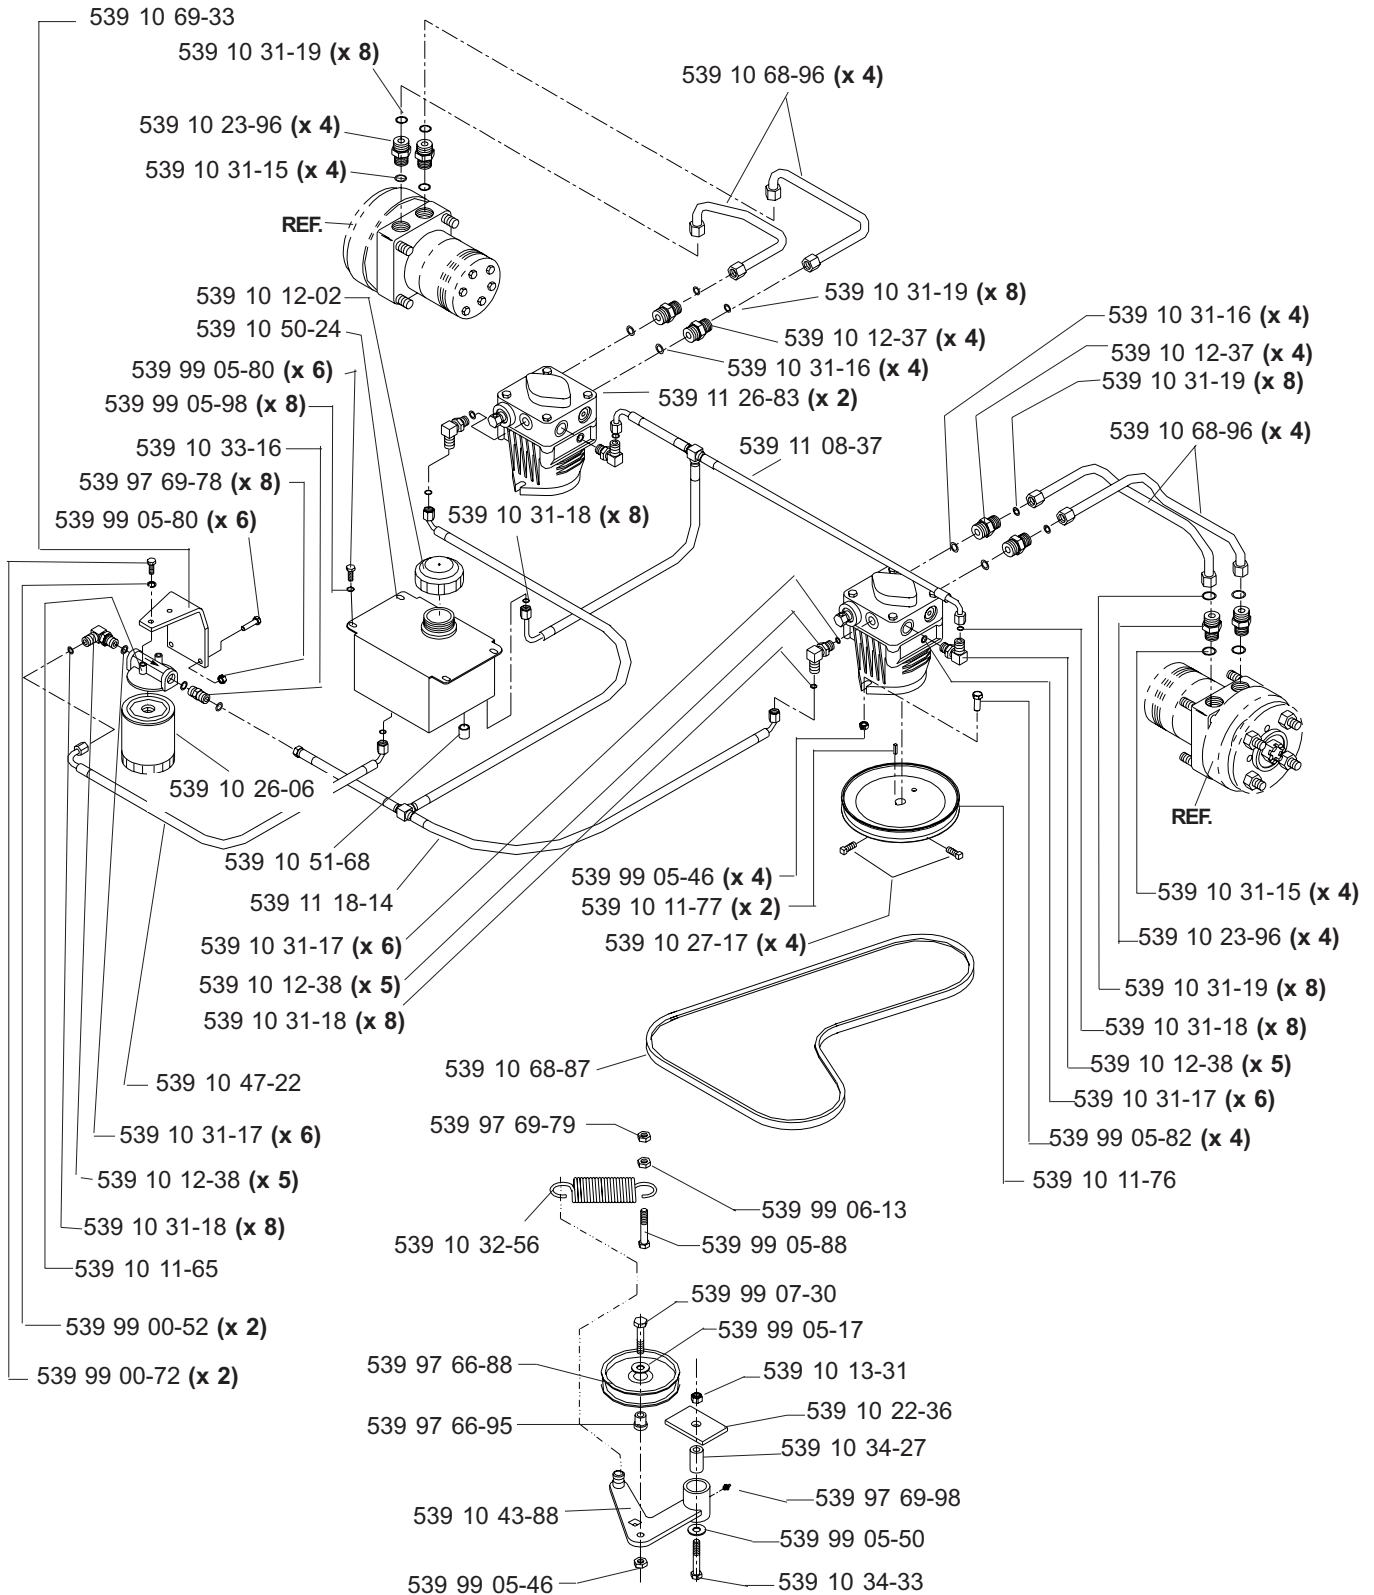

HYDRAULIC ASSEMBLY (TL)

**MODELS: 968999256, 968999258, 968999305, 968999307,
968999308, 968999332, 968999368, 968999375**

MAIN FRAME ASSEMBLY

MAIN FRAME ASSEMBLY

NOT SHOWN:

- 539 11 26-54 FLOOR PAN PAD, MODEL 968999307 ONLY
- 539 11 26-55 FOOT REST PAD, MODEL 968999307 ONLY

SEAT ASSEMBLY

MODELS: 968999256, 968999258, 968999305,
968999308, 968999332, 968999368

539 11 10-26 1 SEAT BELT (NOT SHOWN)
539 10 87-45 1 SWITCH/SNAP MOUNT KIT (NOT SHOWN)

KAWASAKI 21 HP ENGINE ASSEMBLY

MODELS: 968999256, 968999305, 968999368

NOT SHOWN:
 102757 CABLE, POSITIVE
 102759 INSULATOR

MOTION CONTROL ASSEMBLY

PARK BRAKE ASSEMBLY (TL)

**MODELS: 968999256, 968999258, 968999305, 968999307,
968999308, 968999332, 968999368, 968999375**

CASTER ARM

**MODELS: 968999254, 968999255, 968999256, 968999258, 968999304,
968999305, 968999307, 968999332, 968999368, 968999375,
968999356**

42" DECK ASSEMBLY

42" DECK ASSEMBLY

48" DECK ASSEMBLY

48" DECK ASSEMBLY