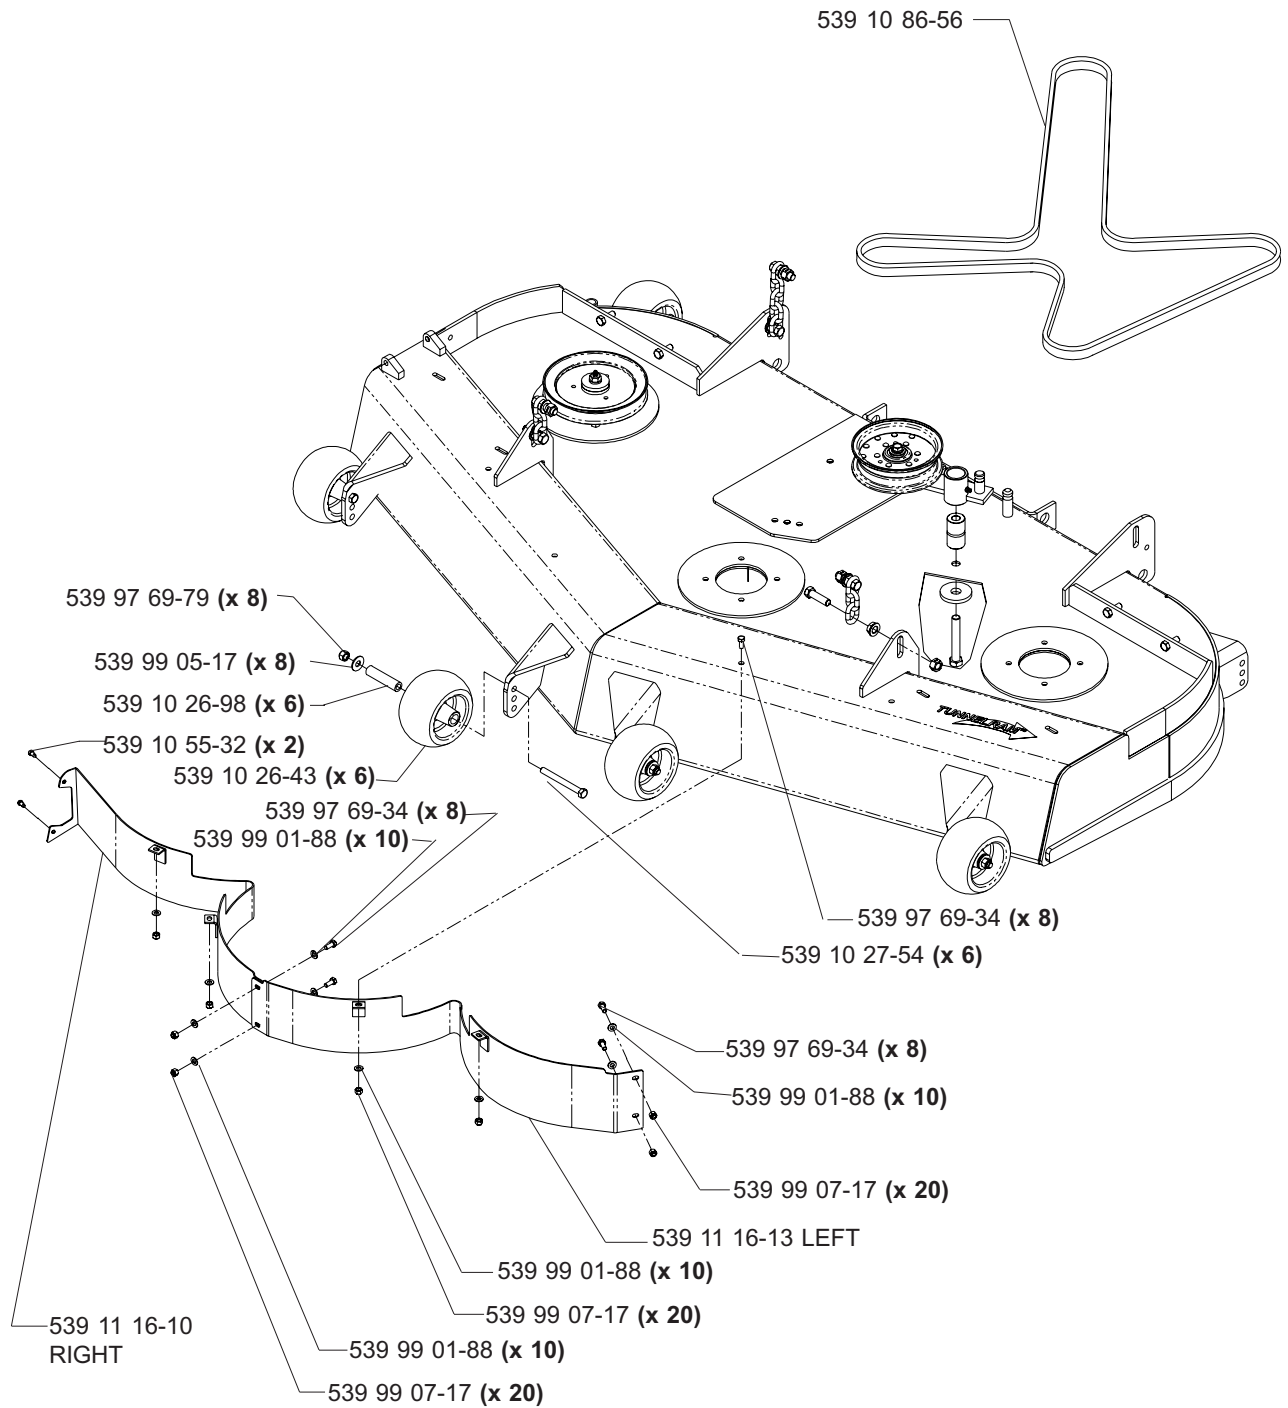

CASTER ARM

**MODELS: 968999254, 968999255, 968999256, 968999258, 968999304,
968999305, 968999307, 968999332, 968999368, 968999375,
968999356**

42" DECK ASSEMBLY

42" DECK ASSEMBLY

48" DECK ASSEMBLY

48" DECK ASSEMBLY

52" DECK ASSEMBLY

52" DECK ASSEMBLY

61" DECK ASSEMBLY

61" DECK ASSEMBLY

DECK LIFT ASSEMBLY

WIRING ASSEMBLY

DECALS

539 10 26-70 DECAL, FUEL VALVE (NOT SHOWN)