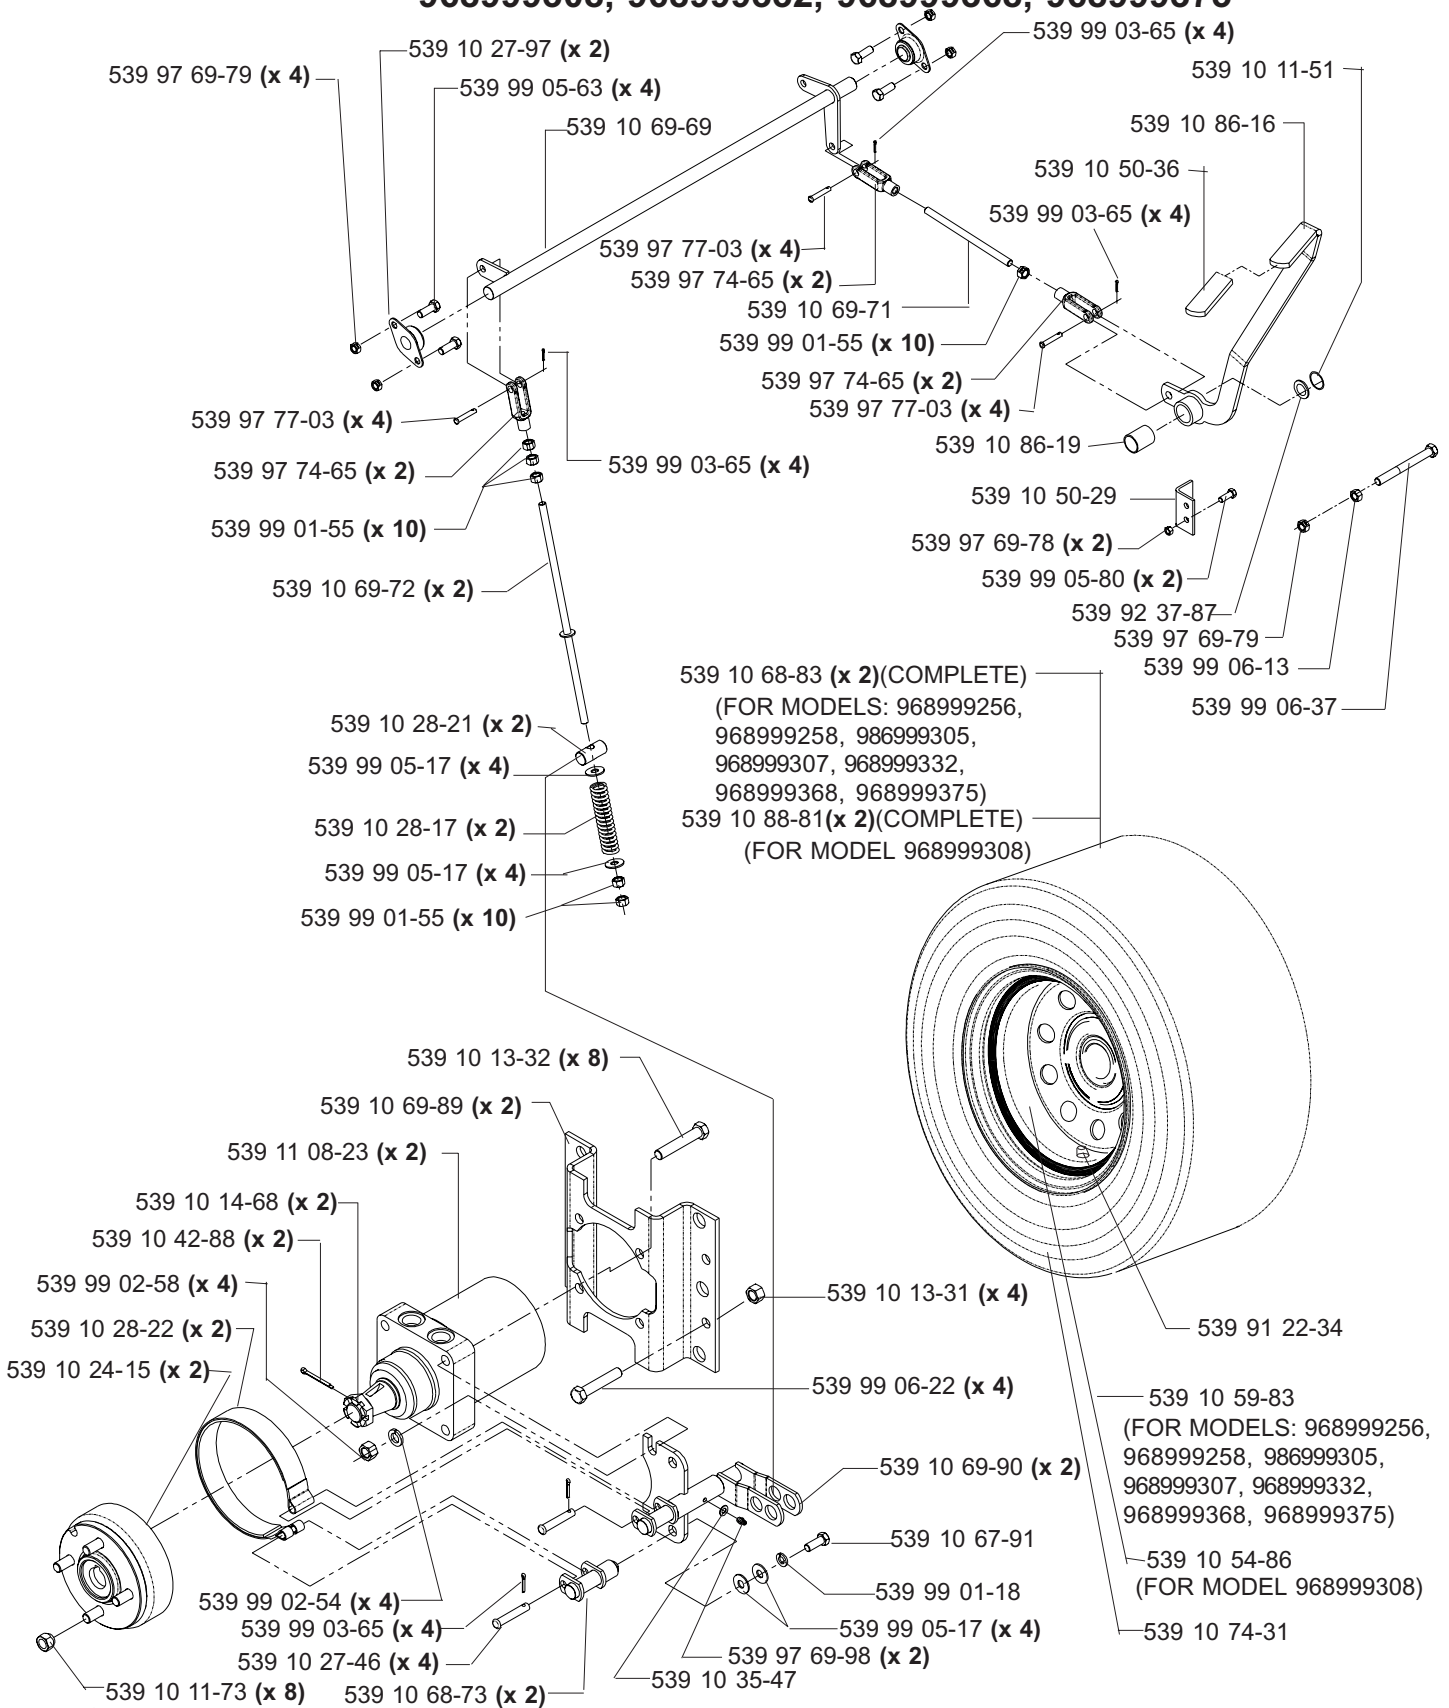

HYDRAULIC ASSEMBLY (TL)

**MODELS: 968999256, 968999258, 968999305, 968999307,
968999308, 968999332, 968999368, 968999375**

MAIN FRAME ASSEMBLY

MAIN FRAME ASSEMBLY

NOT SHOWN:

- 539 11 26-54 FLOOR PAN PAD, MODEL 968999307 ONLY
- 539 11 26-55 FOOT REST PAD, MODEL 968999307 ONLY

SEAT ASSEMBLY

MODELS: 968999256, 968999258, 968999305,
968999308, 968999332, 968999368

539 11 10-26 1 SEAT BELT (NOT SHOWN)
539 10 87-45 1 SWITCH/SNAP MOUNT KIT (NOT SHOWN)

KAWASAKI 21 HP ENGINE ASSEMBLY

MODELS: 968999256, 968999305, 968999368

NOT SHOWN:
 102757 CABLE, POSITIVE
 102759 INSULATOR

MOTION CONTROL ASSEMBLY

PARK BRAKE ASSEMBLY (TL)

**MODELS: 968999256, 968999258, 968999305, 968999307,
968999308, 968999332, 968999368, 968999375**

CASTER ARM

**MODELS: 968999254, 968999255, 968999256, 968999258, 968999304,
968999305, 968999307, 968999332, 968999368, 968999375,
968999356**

42" DECK ASSEMBLY

42" DECK ASSEMBLY

48" DECK ASSEMBLY

48" DECK ASSEMBLY