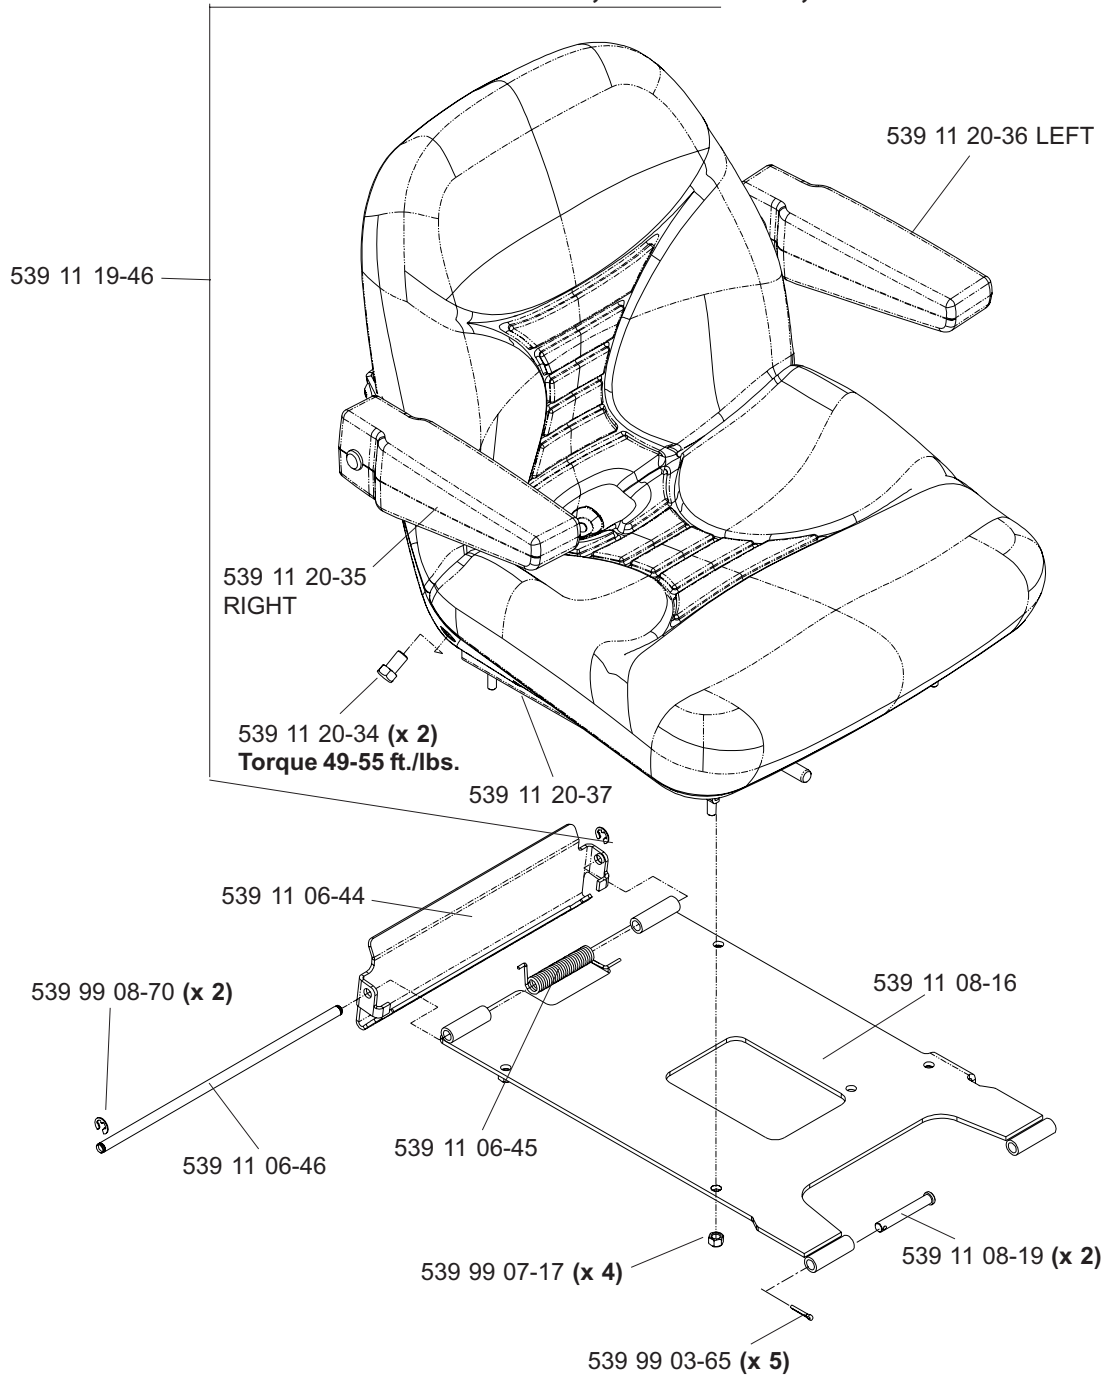

HYDRAULIC ASSEMBLY (TL)

**MODELS: 968999256, 968999258, 968999305, 968999307,
968999308, 968999332, 968999368, 968999375**

MAIN FRAME ASSEMBLY

MAIN FRAME ASSEMBLY

NOT SHOWN:

- 539 11 26-54 FLOOR PAN PAD, MODEL 968999307 ONLY
- 539 11 26-55 FOOT REST PAD, MODEL 968999307 ONLY

SEAT ASSEMBLY

MODELS: 968999256, 968999258, 968999305,
968999308, 968999332, 968999368

539 11 10-26 1 SEAT BELT (NOT SHOWN)
539 10 87-45 1 SWITCH/SNAP MOUNT KIT (NOT SHOWN)

KAWASAKI 21 HP ENGINE ASSEMBLY

MODELS: 968999256, 968999305, 968999368

NOT SHOWN:
 102757 CABLE, POSITIVE
 102759 INSULATOR

MOTION CONTROL ASSEMBLY

PARK BRAKE ASSEMBLY (TL)

**MODELS: 968999256, 968999258, 968999305, 968999307,
968999308, 968999332, 968999368, 968999375**

CASTER ARM

**MODELS: 968999254, 968999255, 968999256, 968999258, 968999304,
968999305, 968999307, 968999332, 968999368, 968999375,
968999356**

42" DECK ASSEMBLY

42" DECK ASSEMBLY

48" DECK ASSEMBLY

48" DECK ASSEMBLY