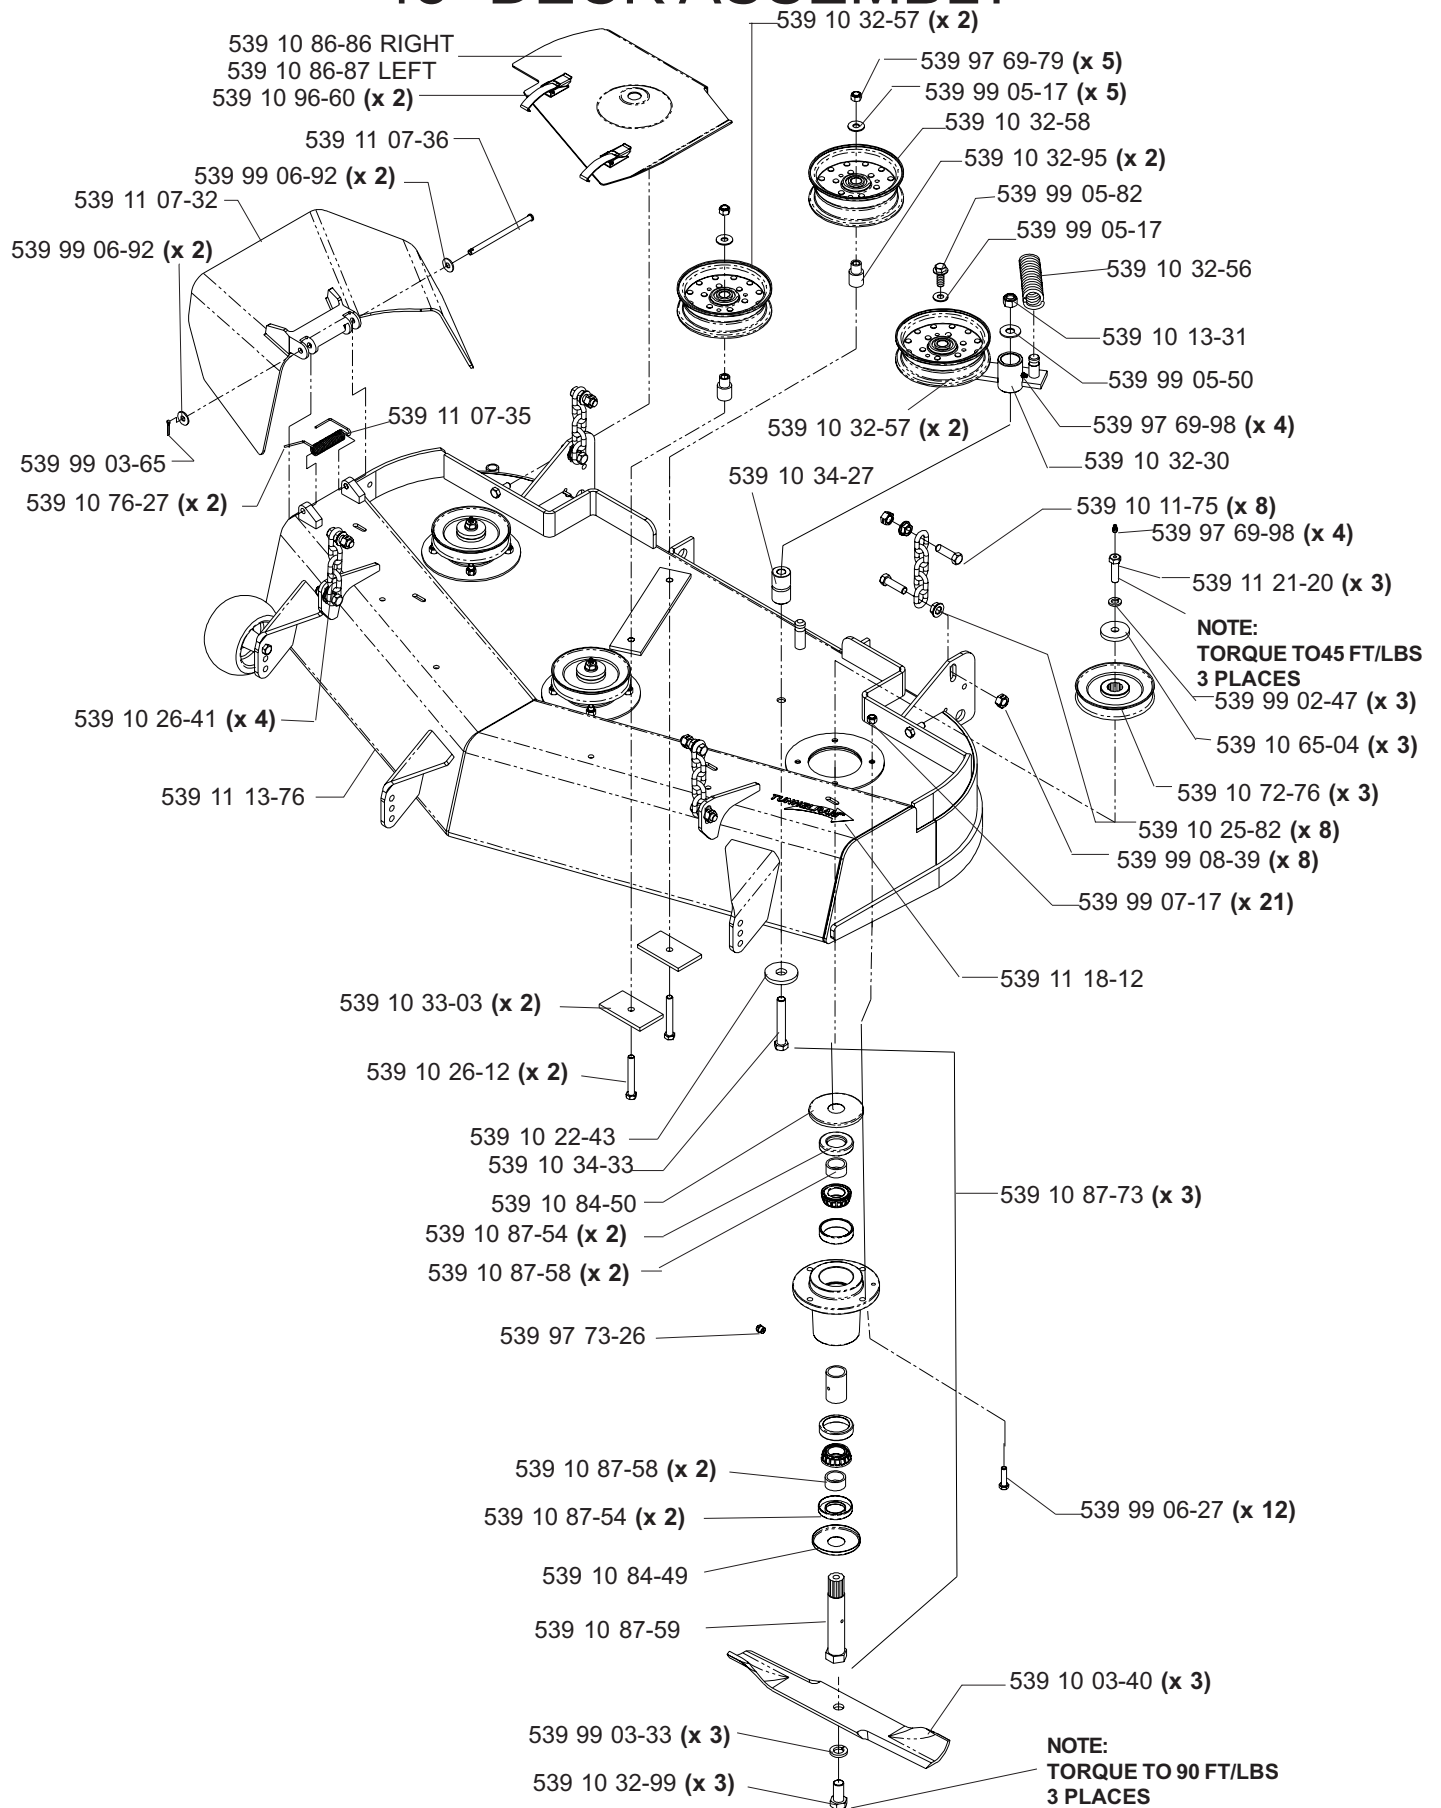

HYDRAULIC ASSEMBLY (TL)

**MODELS: 968999256, 968999258, 968999305, 968999307,
968999308, 968999332, 968999368, 968999375**

MAIN FRAME ASSEMBLY

MAIN FRAME ASSEMBLY

NOT SHOWN:

- 539 11 26-54 FLOOR PAN PAD, MODEL 968999307 ONLY
- 539 11 26-55 FOOT REST PAD, MODEL 968999307 ONLY

CASTER ARM

**MODELS: 968999254, 968999255, 968999256, 968999258, 968999304,
968999305, 968999307, 968999332, 968999368, 968999375,
968999356**

42" DECK ASSEMBLY

42" DECK ASSEMBLY

48" DECK ASSEMBLY

48" DECK ASSEMBLY

52" DECK ASSEMBLY

52" DECK ASSEMBLY

61" DECK ASSEMBLY

61" DECK ASSEMBLY

DECK LIFT ASSEMBLY

WIRING ASSEMBLY

DECALS

539 10 26-70 DECAL, FUEL VALVE (NOT SHOWN)