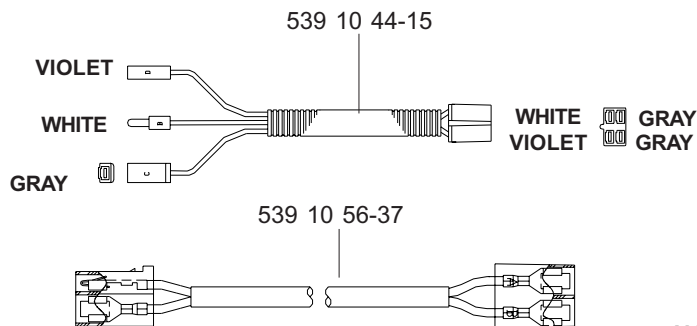

HYDRAULIC ASSEMBLY (TL)

**MODELS: 968999256, 968999258, 968999305, 968999307,
968999308, 968999332, 968999368, 968999375**

MAIN FRAME ASSEMBLY

MAIN FRAME ASSEMBLY

NOT SHOWN:

- 539 11 26-54 FLOOR PAN PAD, MODEL 968999307 ONLY
- 539 11 26-55 FOOT REST PAD, MODEL 968999307 ONLY

SEAT ASSEMBLY

MODELS: 968999256, 968999258, 968999305,
968999308, 968999332, 968999368

539 11 10-26 1 SEAT BELT (NOT SHOWN)
539 10 87-45 1 SWITCH/SNAP MOUNT KIT (NOT SHOWN)

KAWASAKI 21 HP ENGINE ASSEMBLY

MODELS: 968999256, 968999305, 968999368

NOT SHOWN:
 102757 CABLE, POSITIVE
 102759 INSULATOR

MOTION CONTROL ASSEMBLY

PARK BRAKE ASSEMBLY (TL)

**MODELS: 968999256, 968999258, 968999305, 968999307,
968999308, 968999332, 968999368, 968999375**