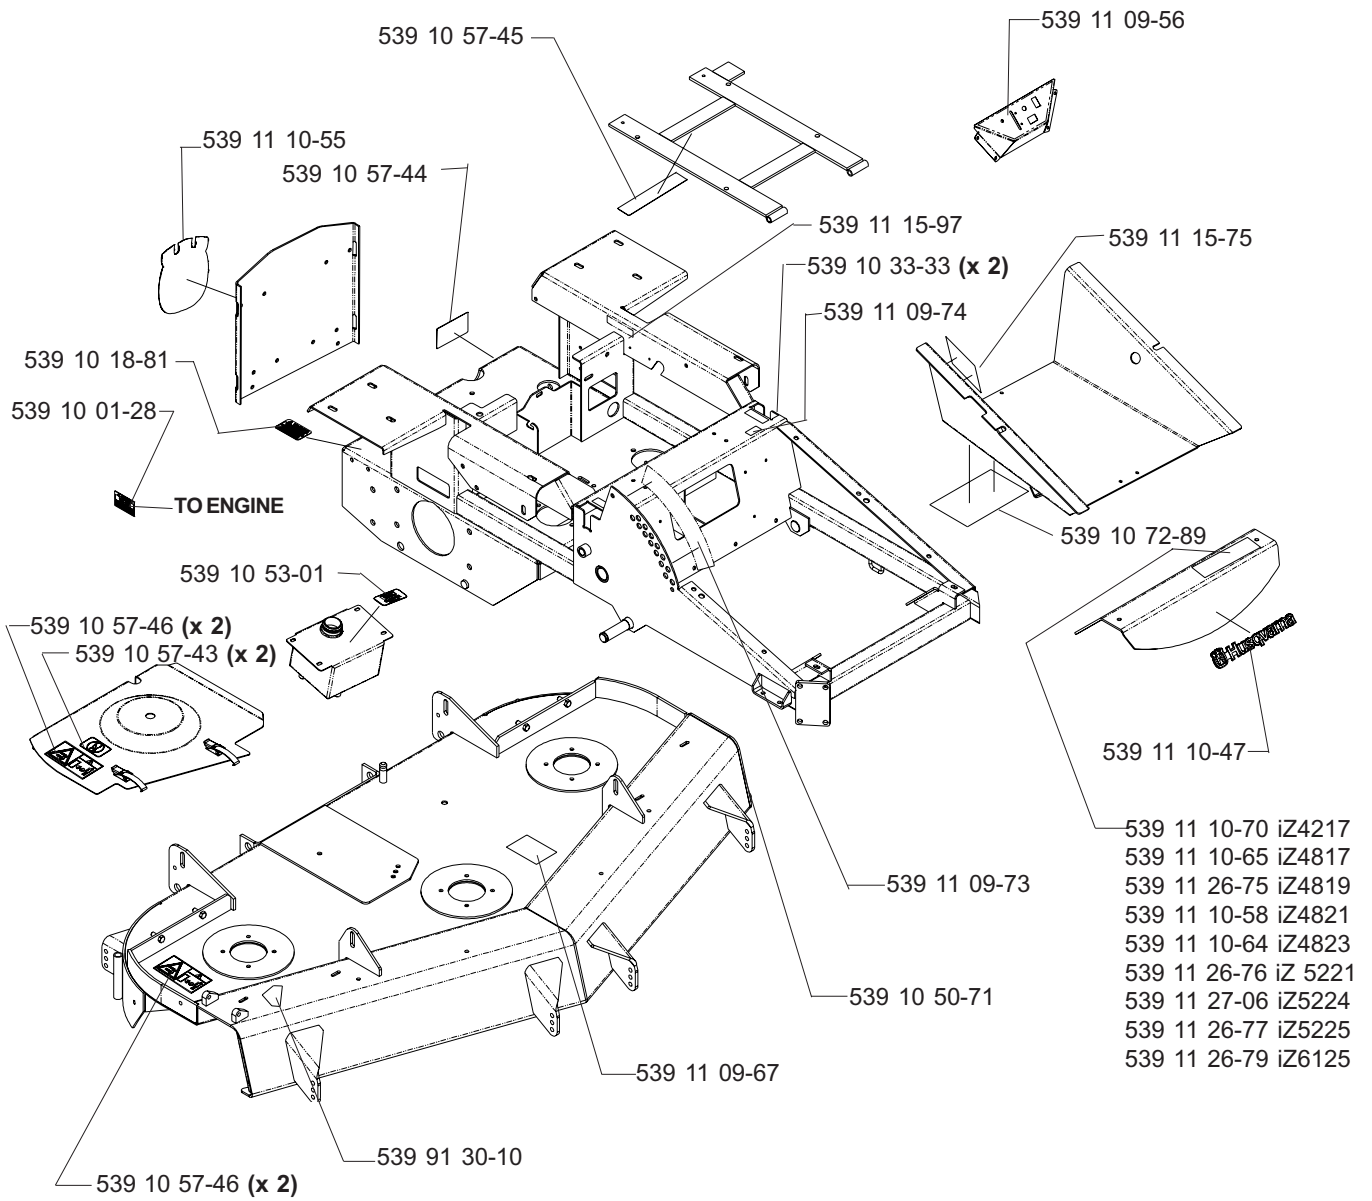

CASTER ARM

**MODELS: 968999254, 968999255, 968999256, 968999258, 968999304,
968999305, 968999307, 968999332, 968999368, 968999375,
968999356**

42" DECK ASSEMBLY

42" DECK ASSEMBLY

48" DECK ASSEMBLY

48" DECK ASSEMBLY

52" DECK ASSEMBLY

52" DECK ASSEMBLY

61" DECK ASSEMBLY

61" DECK ASSEMBLY

DECK LIFT ASSEMBLY

WIRING ASSEMBLY

DECALS

539 10 26-70 DECAL, FUEL VALVE (NOT SHOWN)