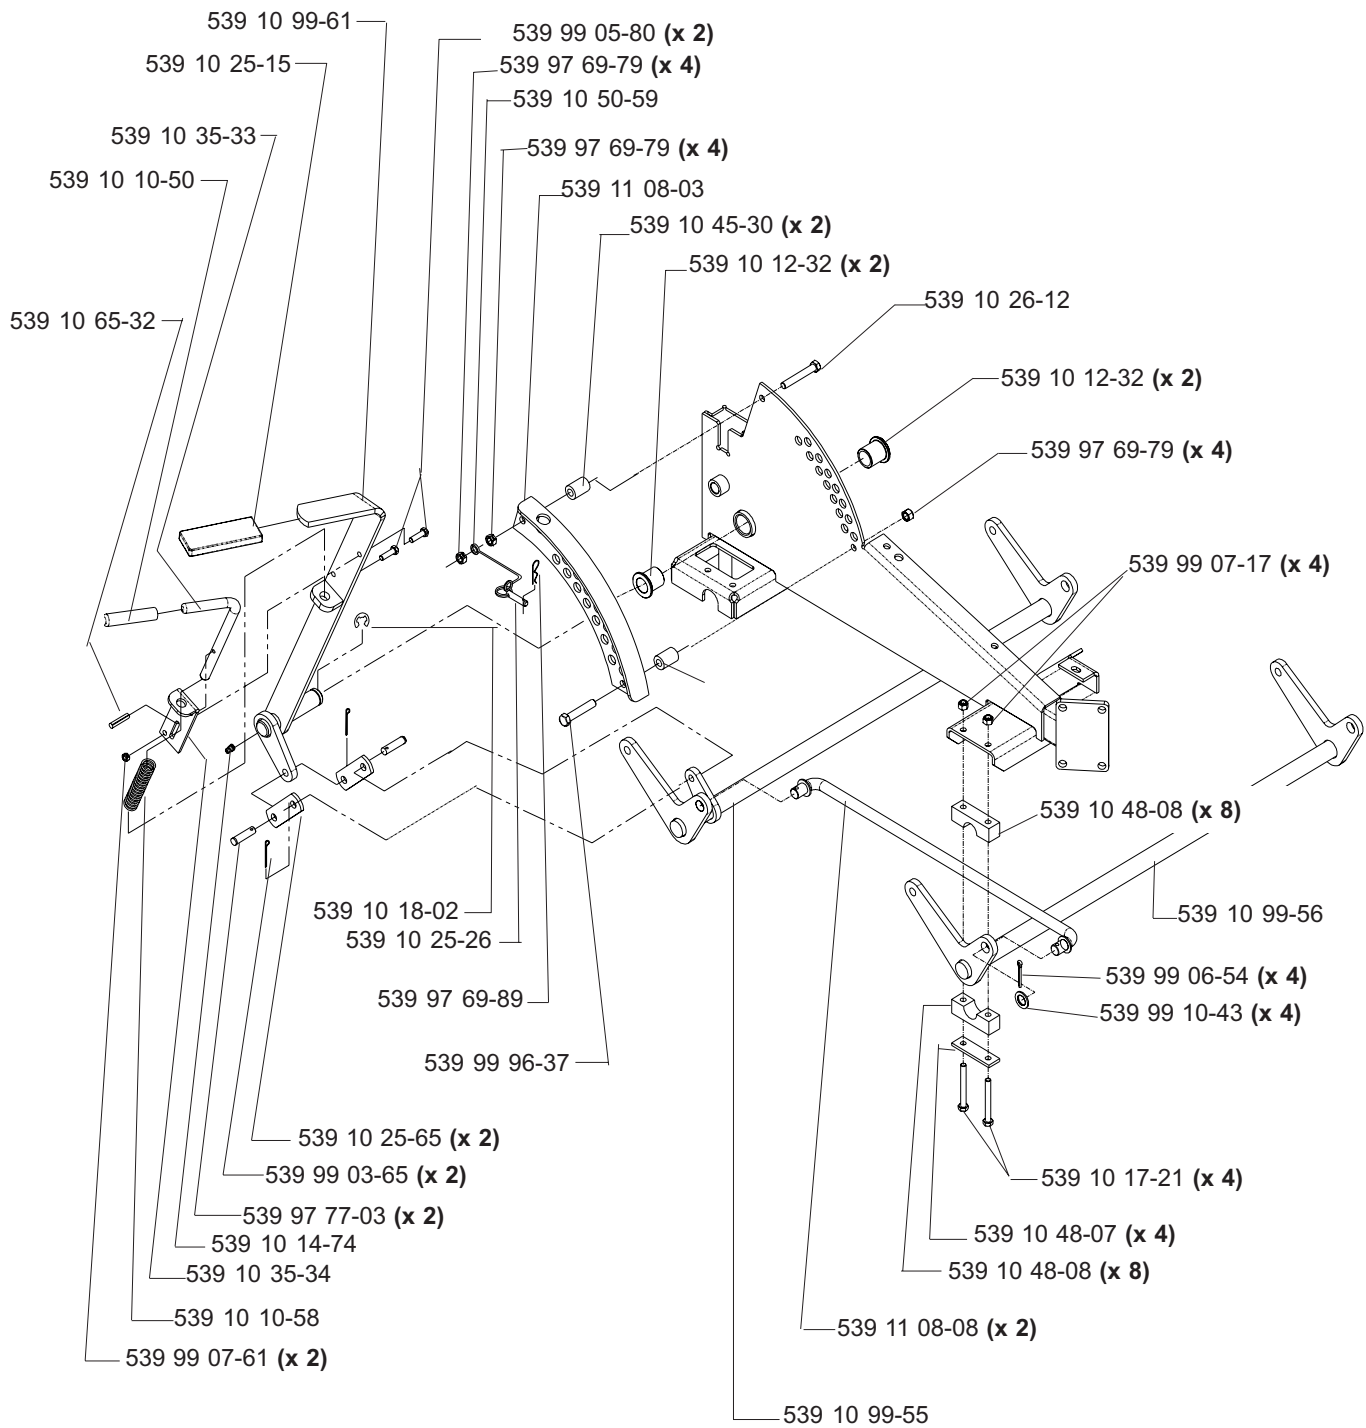

CASTER ARM

**MODELS: 968999254, 968999255, 968999256, 968999258, 968999304,
968999305, 968999307, 968999332, 968999368, 968999375,
968999356**

42" DECK ASSEMBLY

42" DECK ASSEMBLY

48" DECK ASSEMBLY

48" DECK ASSEMBLY

52" DECK ASSEMBLY

52" DECK ASSEMBLY

61" DECK ASSEMBLY

61" DECK ASSEMBLY

DECK LIFT ASSEMBLY

WIRING ASSEMBLY

DECALS

539 10 26-70 DECAL, FUEL VALVE (NOT SHOWN)