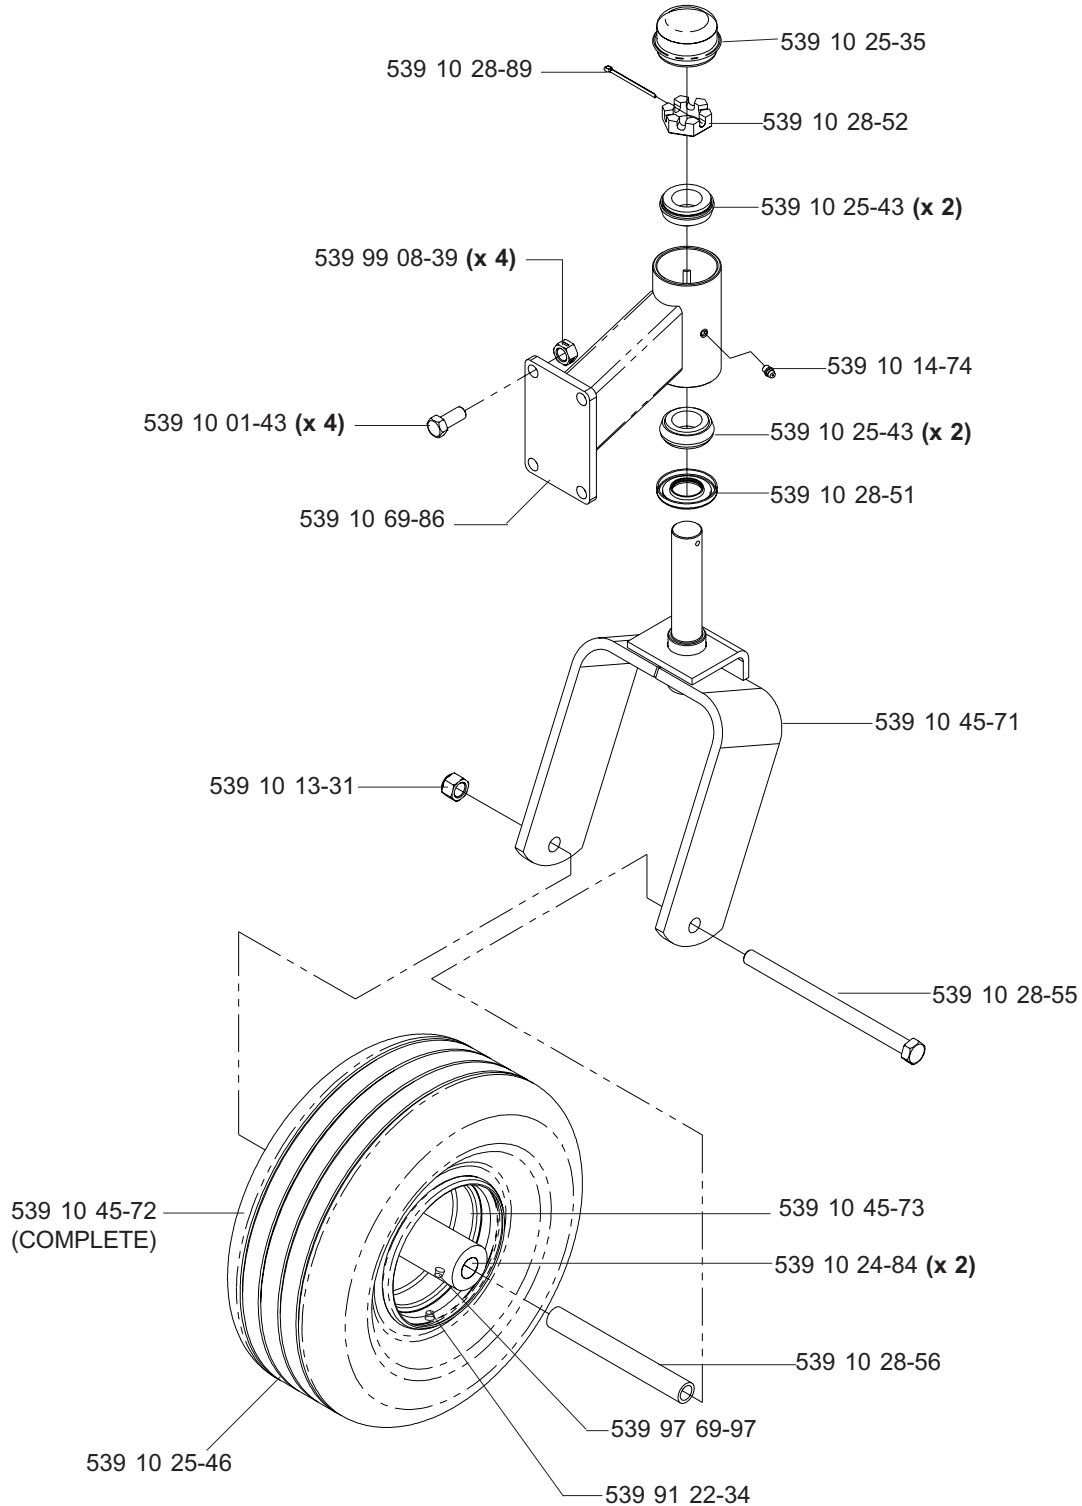

HYDRAULIC ASSEMBLY (TL)

**MODELS: 968999256, 968999258, 968999305, 968999307,
968999308, 968999332, 968999368, 968999375**

MAIN FRAME ASSEMBLY

MAIN FRAME ASSEMBLY

NOT SHOWN:

- 539 11 26-54 FLOOR PAN PAD, MODEL 968999307 ONLY
- 539 11 26-55 FOOT REST PAD, MODEL 968999307 ONLY

SEAT ASSEMBLY

MODELS: 968999256, 968999258, 968999305,
968999308, 968999332, 968999368

539 11 10-26 1 SEAT BELT (NOT SHOWN)
539 10 87-45 1 SWITCH/SNAP MOUNT KIT (NOT SHOWN)

KAWASAKI 21 HP ENGINE ASSEMBLY

MODELS: 968999256, 968999305, 968999368

NOT SHOWN:
 102757 CABLE, POSITIVE
 102759 INSULATOR

MOTION CONTROL ASSEMBLY

PARK BRAKE ASSEMBLY (TL)

**MODELS: 968999256, 968999258, 968999305, 968999307,
968999308, 968999332, 968999368, 968999375**

CASTER ARM

**MODELS: 968999254, 968999255, 968999256, 968999258, 968999304,
968999305, 968999307, 968999332, 968999368, 968999375,
968999356**

42" DECK ASSEMBLY

42" DECK ASSEMBLY

48" DECK ASSEMBLY

48" DECK ASSEMBLY