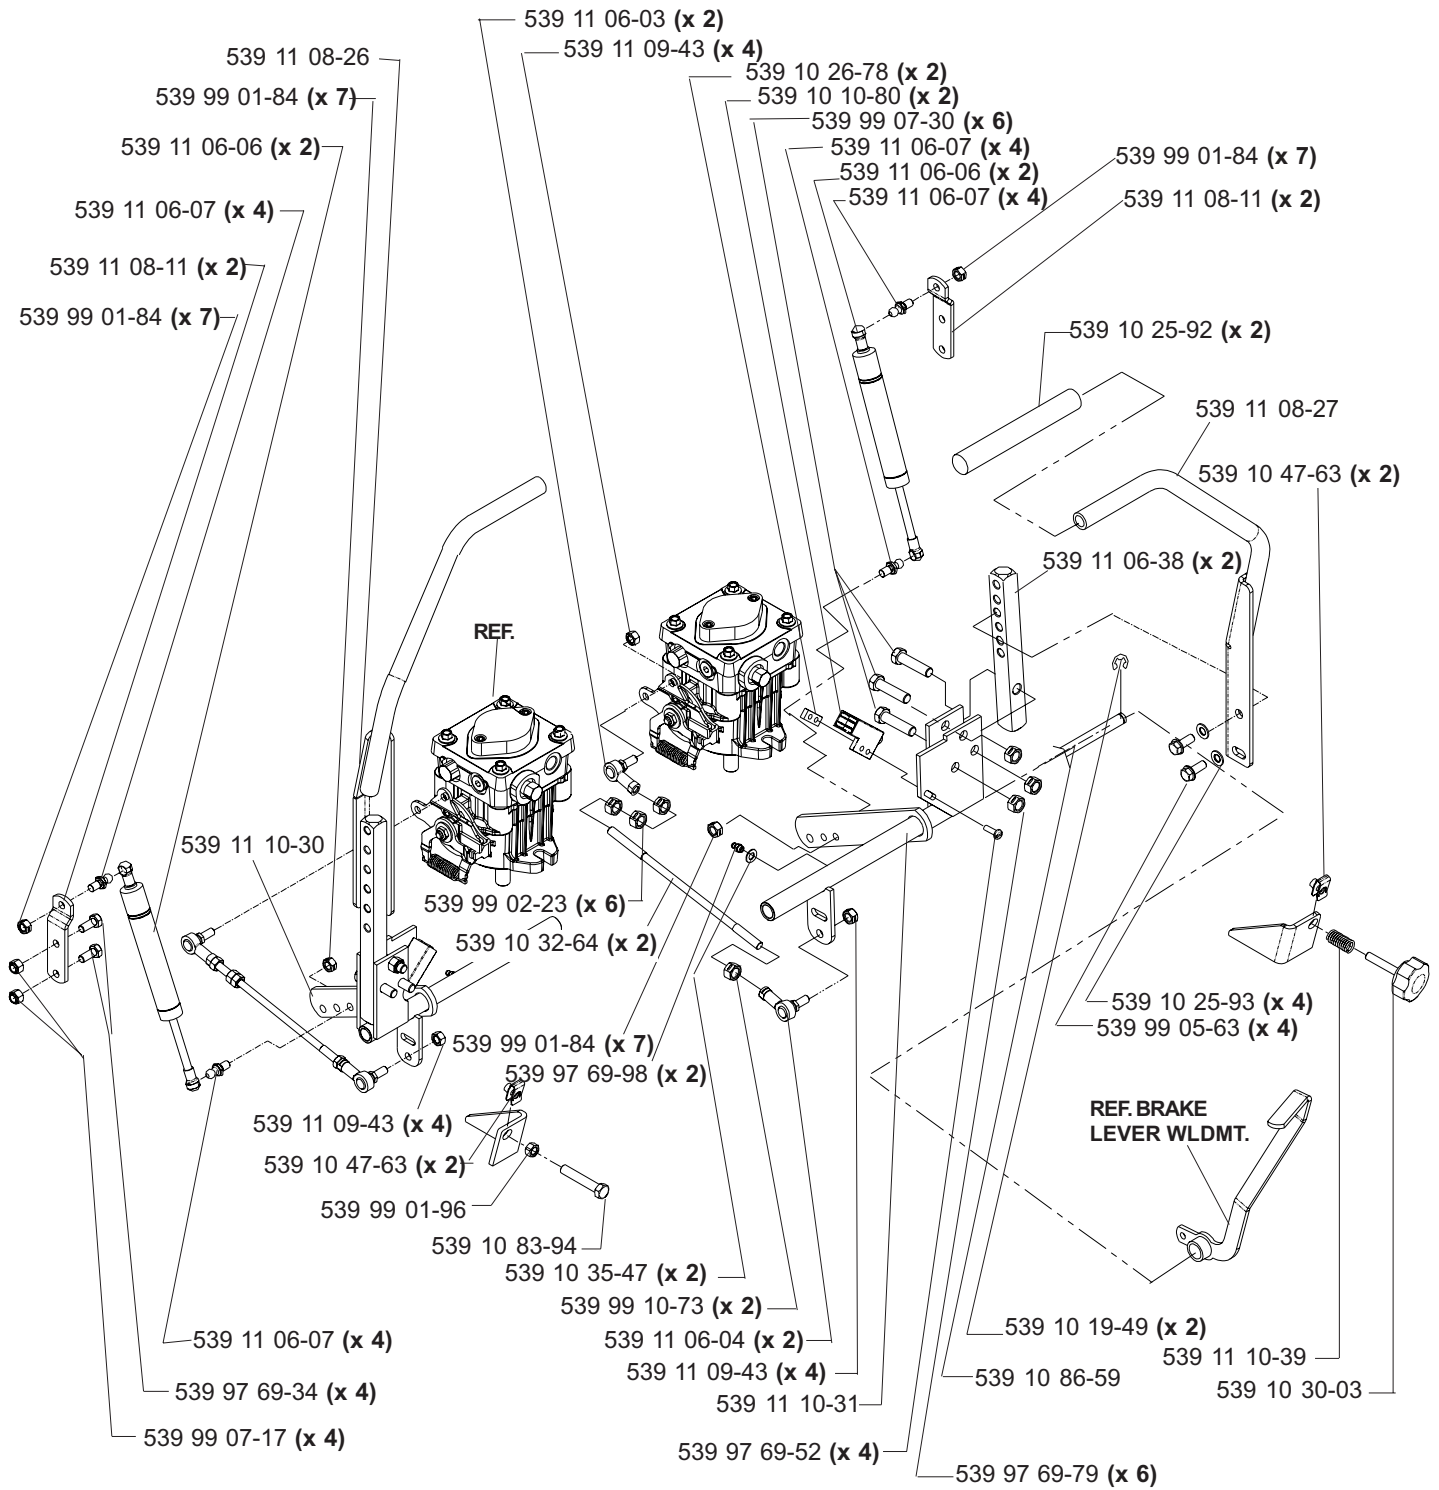

HYDRAULIC ASSEMBLY (TL)

**MODELS: 968999256, 968999258, 968999305, 968999307,
968999308, 968999332, 968999368, 968999375**

MAIN FRAME ASSEMBLY

MAIN FRAME ASSEMBLY

NOT SHOWN:

- 539 11 26-54 FLOOR PAN PAD, MODEL 968999307 ONLY
- 539 11 26-55 FOOT REST PAD, MODEL 968999307 ONLY

SEAT ASSEMBLY

MODELS: 968999256, 968999258, 968999305,
968999308, 968999332, 968999368

539 11 10-26 1 SEAT BELT (NOT SHOWN)
539 10 87-45 1 SWITCH/SNAP MOUNT KIT (NOT SHOWN)

KAWASAKI 21 HP ENGINE ASSEMBLY

MODELS: 968999256, 968999305, 968999368

NOT SHOWN:
 102757 CABLE, POSITIVE
 102759 INSULATOR

MOTION CONTROL ASSEMBLY

PARK BRAKE ASSEMBLY (TL)

**MODELS: 968999256, 968999258, 968999305, 968999307,
968999308, 968999332, 968999368, 968999375**

CASTER ARM

**MODELS: 968999254, 968999255, 968999256, 968999258, 968999304,
968999305, 968999307, 968999332, 968999368, 968999375,
968999356**

42" DECK ASSEMBLY

42" DECK ASSEMBLY

48" DECK ASSEMBLY

48" DECK ASSEMBLY