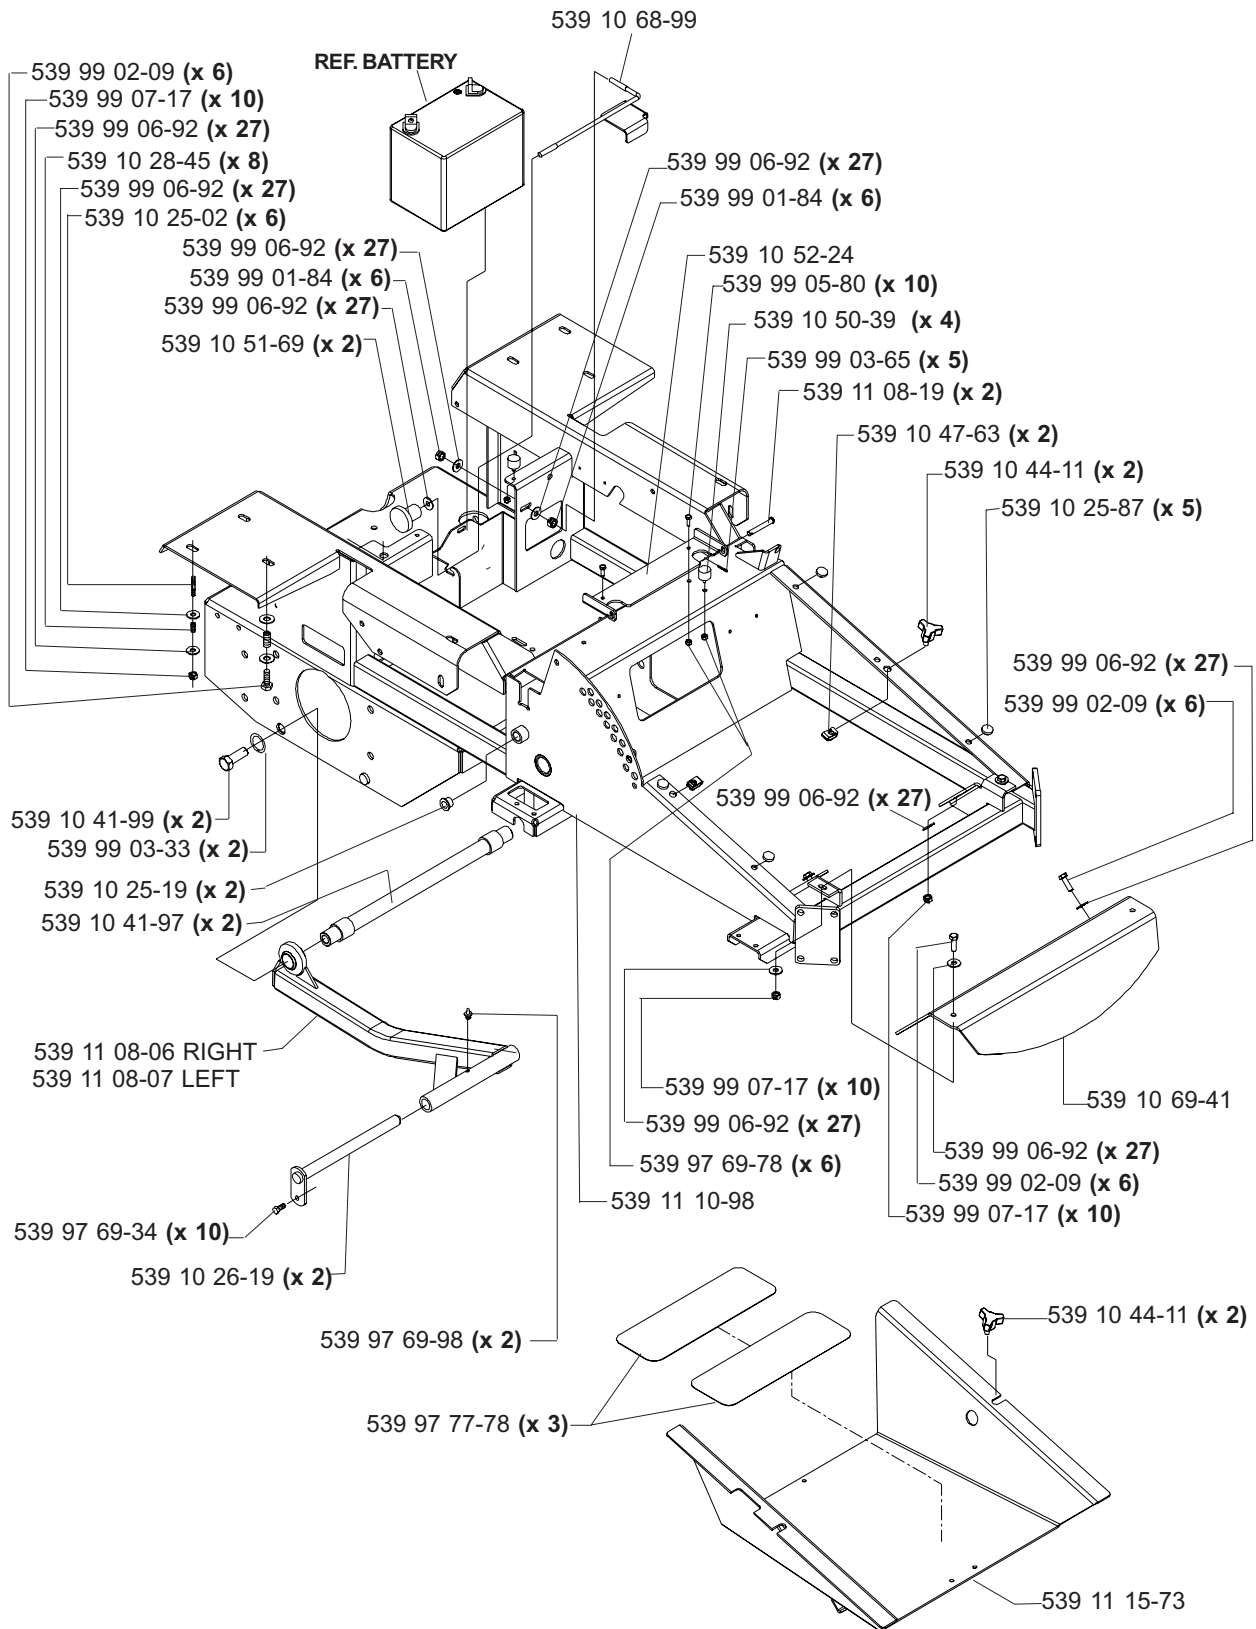

HYDRAULIC ASSEMBLY (TL)

**MODELS: 968999256, 968999258, 968999305, 968999307,
968999308, 968999332, 968999368, 968999375**

MAIN FRAME ASSEMBLY

MAIN FRAME ASSEMBLY

NOT SHOWN:

- 539 11 26-54 FLOOR PAN PAD, MODEL 968999307 ONLY
- 539 11 26-55 FOOT REST PAD, MODEL 968999307 ONLY

SEAT ASSEMBLY

MODELS: 968999256, 968999258, 968999305,
968999308, 968999332, 968999368

539 11 10-26 1 SEAT BELT (NOT SHOWN)
539 10 87-45 1 SWITCH/SNAP MOUNT KIT (NOT SHOWN)

KAWASAKI 21 HP ENGINE ASSEMBLY

CASTER ARM

**MODELS: 968999254, 968999255, 968999256, 968999258, 968999304,
968999305, 968999307, 968999332, 968999368, 968999375,
968999356**

42" DECK ASSEMBLY

42" DECK ASSEMBLY

48" DECK ASSEMBLY

48" DECK ASSEMBLY

52" DECK ASSEMBLY

52" DECK ASSEMBLY

61" DECK ASSEMBLY

61" DECK ASSEMBLY

DECK LIFT ASSEMBLY

WIRING ASSEMBLY

DECALS

539 10 26-70 DECAL, FUEL VALVE (NOT SHOWN)