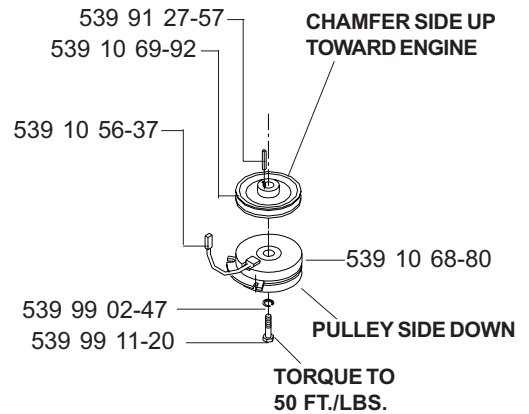

HYDRAULIC ASSEMBLY (TL)

**MODELS: 968999256, 968999258, 968999305, 968999307,
968999308, 968999332, 968999368, 968999375**

MAIN FRAME ASSEMBLY

MAIN FRAME ASSEMBLY

NOT SHOWN:

- 539 11 26-54 FLOOR PAN PAD, MODEL 968999307 ONLY
- 539 11 26-55 FOOT REST PAD, MODEL 968999307 ONLY

SEAT ASSEMBLY

MODELS: 968999256, 968999258, 968999305,
968999308, 968999332, 968999368

539 11 10-26 1 SEAT BELT (NOT SHOWN)
539 10 87-45 1 SWITCH/SNAP MOUNT KIT (NOT SHOWN)

KAWASAKI 21 HP ENGINE ASSEMBLY

MODELS: 968999256, 968999305, 968999368

NOT SHOWN:
 102757 CABLE, POSITIVE
 102759 INSULATOR

MOTION CONTROL ASSEMBLY

PARK BRAKE ASSEMBLY (TL)

**MODELS: 968999256, 968999258, 968999305, 968999307,
968999308, 968999332, 968999368, 968999375**

CASTER ARM

**MODELS: 968999254, 968999255, 968999256, 968999258, 968999304,
968999305, 968999307, 968999332, 968999368, 968999375,
968999356**

42" DECK ASSEMBLY

42" DECK ASSEMBLY

48" DECK ASSEMBLY

48" DECK ASSEMBLY