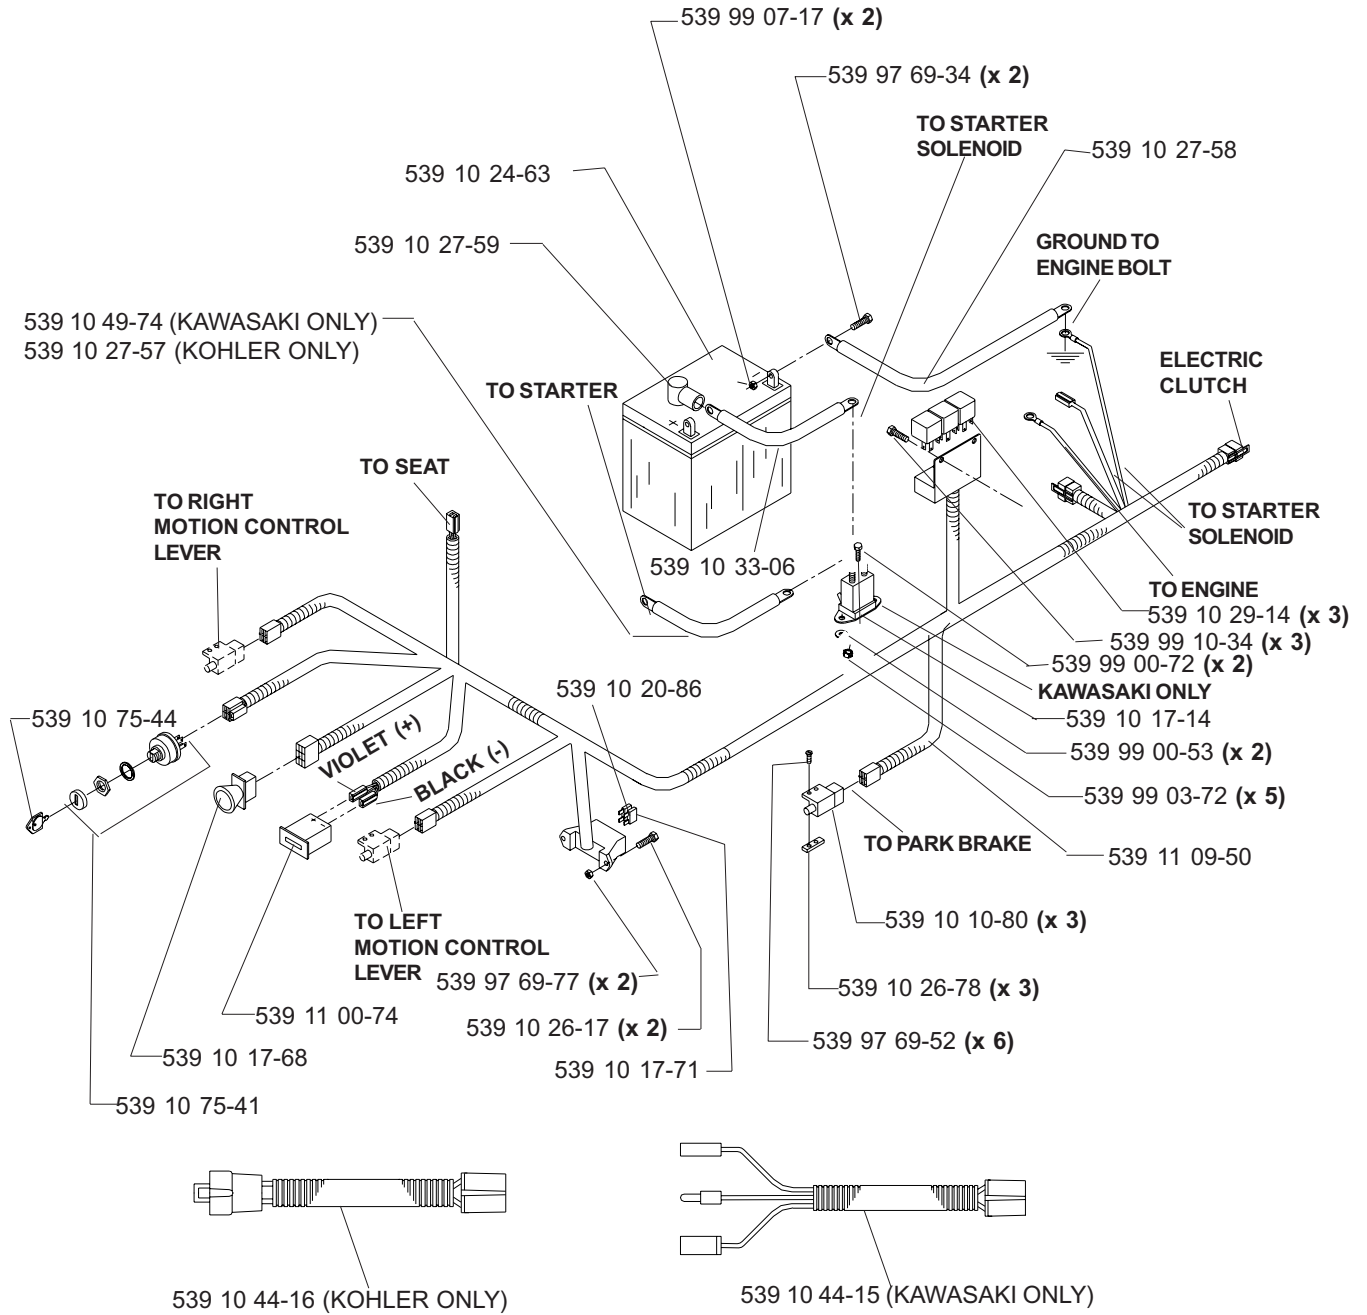

HYDRAULIC ASSEMBLY (TL)

**MODELS: 968999256, 968999258, 968999305, 968999307,
968999308, 968999332, 968999368, 968999375**

MAIN FRAME ASSEMBLY

MAIN FRAME ASSEMBLY

NOT SHOWN:

- 539 11 26-54 FLOOR PAN PAD, MODEL 968999307 ONLY
- 539 11 26-55 FOOT REST PAD, MODEL 968999307 ONLY

CASTER ARM

**MODELS: 968999254, 968999255, 968999256, 968999258, 968999304,
968999305, 968999307, 968999332, 968999368, 968999375,
968999356**

42" DECK ASSEMBLY

42" DECK ASSEMBLY

48" DECK ASSEMBLY

48" DECK ASSEMBLY

52" DECK ASSEMBLY

52" DECK ASSEMBLY

61" DECK ASSEMBLY

61" DECK ASSEMBLY

DECK LIFT ASSEMBLY

WIRING ASSEMBLY

DECALS

539 10 26-70 DECAL, FUEL VALVE (NOT SHOWN)