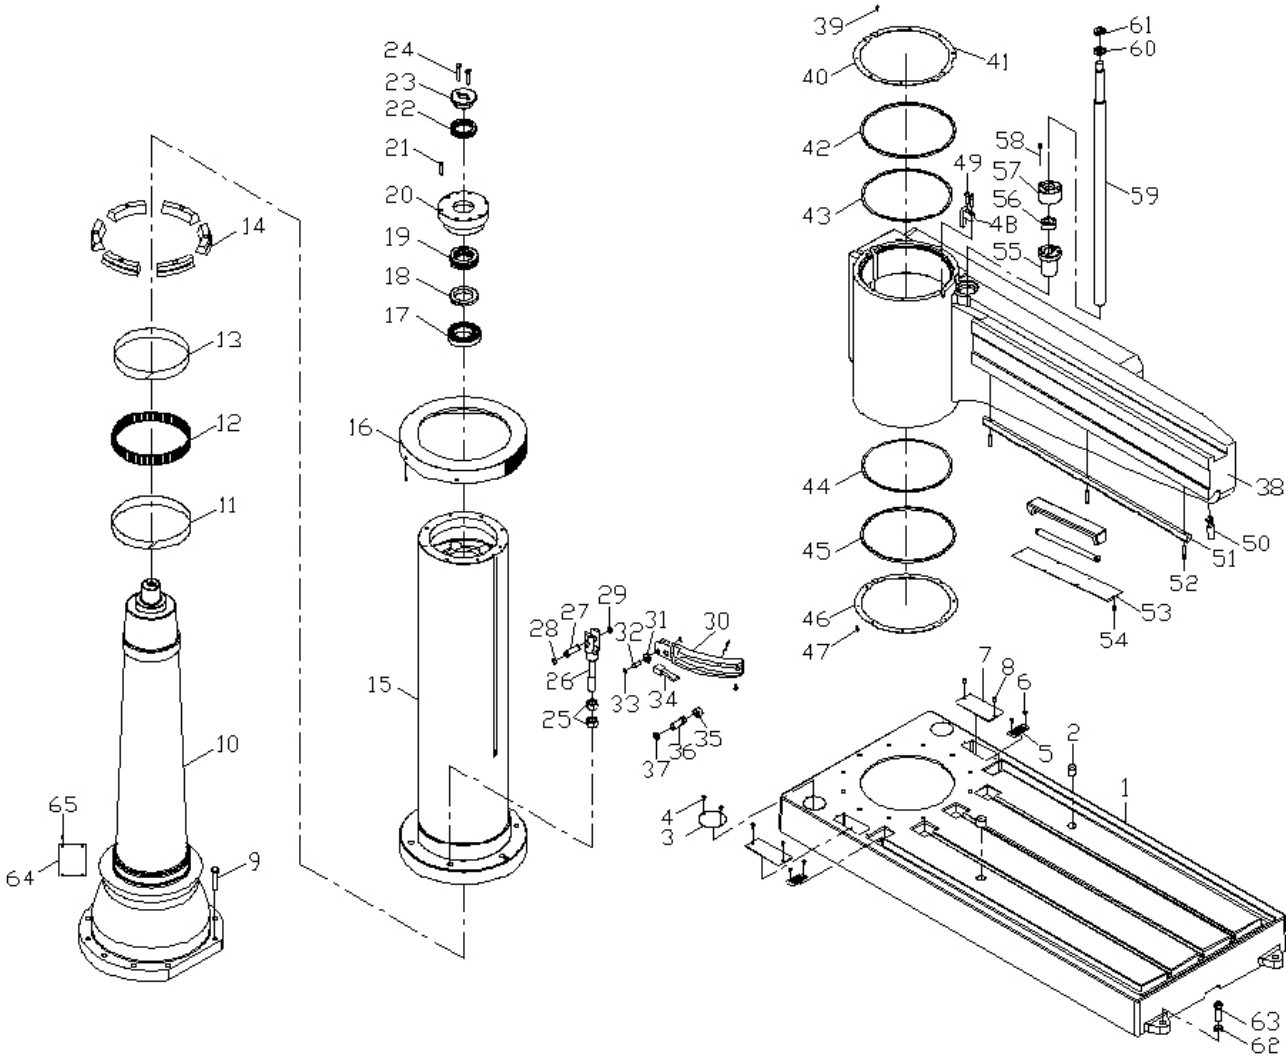

13.2.1 Column and Base: Exploded View

13.2.2 Column and Base: Parts List

Index No.	Part No.	Description	Size	Qty
1	J-524389G	Base		1
2	524391	Cover		2
3	J-524393G	Cover		1
4	524394	Pan Head Machine Screw	3/16"x3/8"L	2
5	10277	Filter Screen		2
6	524394	Bolt	3/16"x3/8"L	4
7	J1600R-307G	Cover		2
8	TS-1534042	Pan Head Machine Screw	M6x12L	4
9	524392	Bolt	M20x110L	11
10	J-524395G	Internal Column		1
	524398	Needle Roller (includes #11,12,13)		1
11		Steel Band		1
12		Needle		129
13		Steel Band		1
14	524401	Wedge		6
15	524404	External Column		1
16	524399	Locking Cover		1
17	BB-6218	Bearing	6218	1
18	524407	Collar		1
19	BB-51218	Bearing	51218	1
20	524405	Fixed Bearing Cover		1
21	TS-1505101	Socket Head Cap Screw	M10x60L	6
22	BB-51118	Bearing	51118	1
23	J1600R-323	Spindle Sleeve		1
24	5232951	Bolt	1/2"-12Nx3L	2
25	5233111	Nut	5/8"-11UNC	12
26	524425	Elevating Shaft		6
27	524427	Fixing Shaft		6
28	HVBS462-060	Retainer	S10	6
29	HVBS462-060	Retainer	S10	6
30	5244291	Slip Block		6
31	5244361	Roller		6
32	524435	Fixing Shaft		6
33	618M-158	Retainer	S9	12
34	524428	Slip Bracket		6
35	524431	Roller		6
36	524432	Slip Bar		6
37	524433	Washer		6
38	J-524439G	Arm		1
39	TS-1534032	Pan Head Machine Screw	M6x10L	10
40	524437G	Cover		1
41	524437AG	Cover (notched)		1
42	524438	Gasket	U-10-16-14	1
43	J1600R-343	Dust Seal	5mm	1
44	J1600R-343	Dust Seal	5mm	1
45	524438	Gasket	U-10-16-14	1
46	524411G	Cover		2
47	TS-1534032	Bolt	M6x10L	10
48	524441	Key		1
49	TS-1504071	Socket Head Cap Screw	M8x35L	2
50	524442	Handle		1
51	524443	Arm Rack		1
52	524444	Socket Head Cap Screw	M6x40L	3
53	524446	Glass Plate		1
54	5513357	Bolt	3/16"x3/8"L	8
55	10419/6	Brass Sleeve (includes #59 Lead Screw)		1
56	10417	Safety Nut		1
57	10418G	Safety Device Cover		1
58	J1600R-358	Socket Head Cap Screw	M12x95L	4
59	10419/6	Lead Screw (includes #55 Brass Sleeve)		1