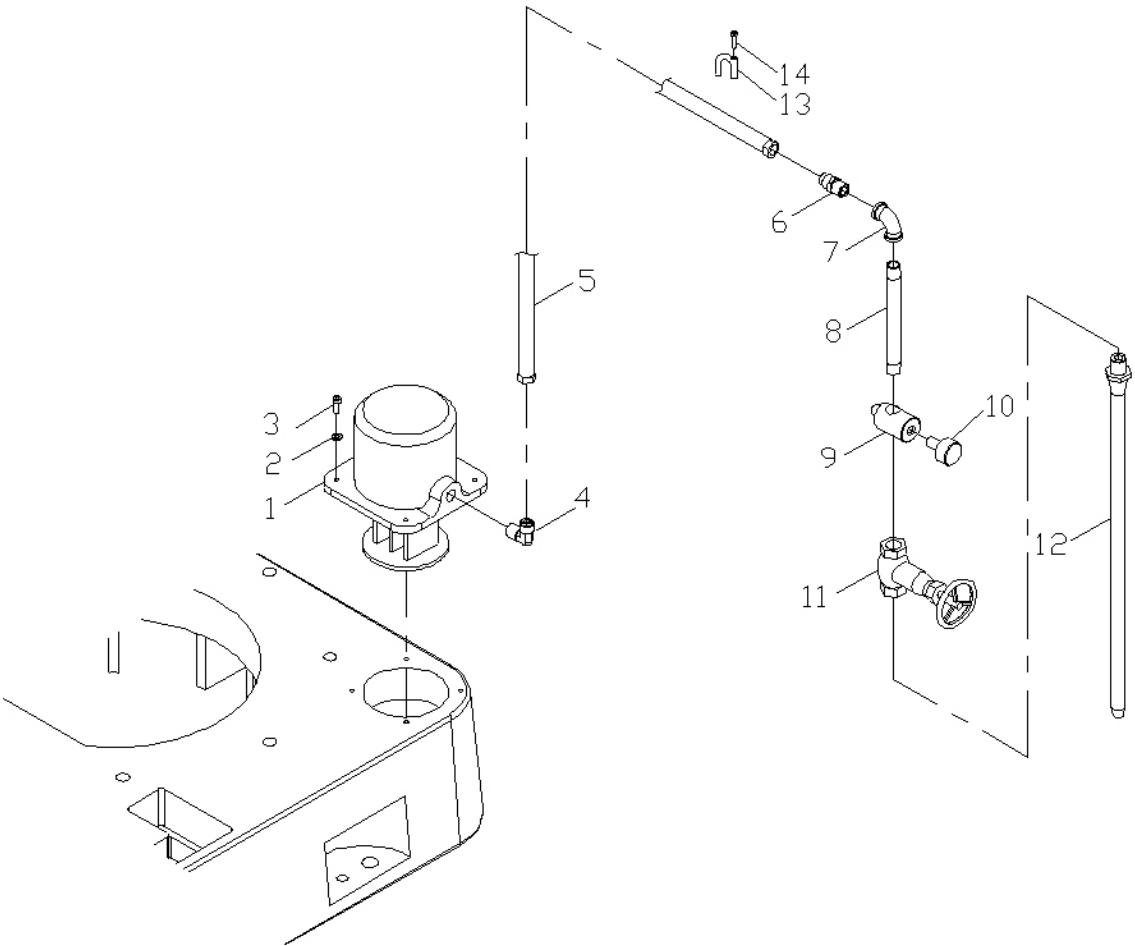

13.3.1 Coolant System: Exploded View

13.3.2 Coolant System: Parts List

Index No.	Part No.	Description	Size	Qty
1	5712921A	Coolant Pump	150L 220/440V 3PH	1
2	TS-1550041	Flat Washer	M6	4
3	TS-1503041	Socket Head Cap Screw	M6 x 16L	4
4	M0602001	90-Degree Elbow	PT3/8" x PS3/8" x 90°	1
5	M0506002	Hose	PT3/8" x 192"L	1
6	5232411	Male Connector	PT3/8" x PS3/8"	1
7	5232341	90-Degree Elbow	3/8" x 90°	1
8	M0510002	Tube	3/8" x 22"L	1
9	10014	Tube Sleeve		2
10	5232391	Knurled Screw	M10 x 25L	2
11	5232421	Brass Valve	3/8"	1
12	5232431	Coolant Hose	3/8" x 450L	1
13	M1315017	Tube Holder	UC-5	2
14	5513357	Phillips Pan Head Machine Screw	3/16" x 3/8"L	2