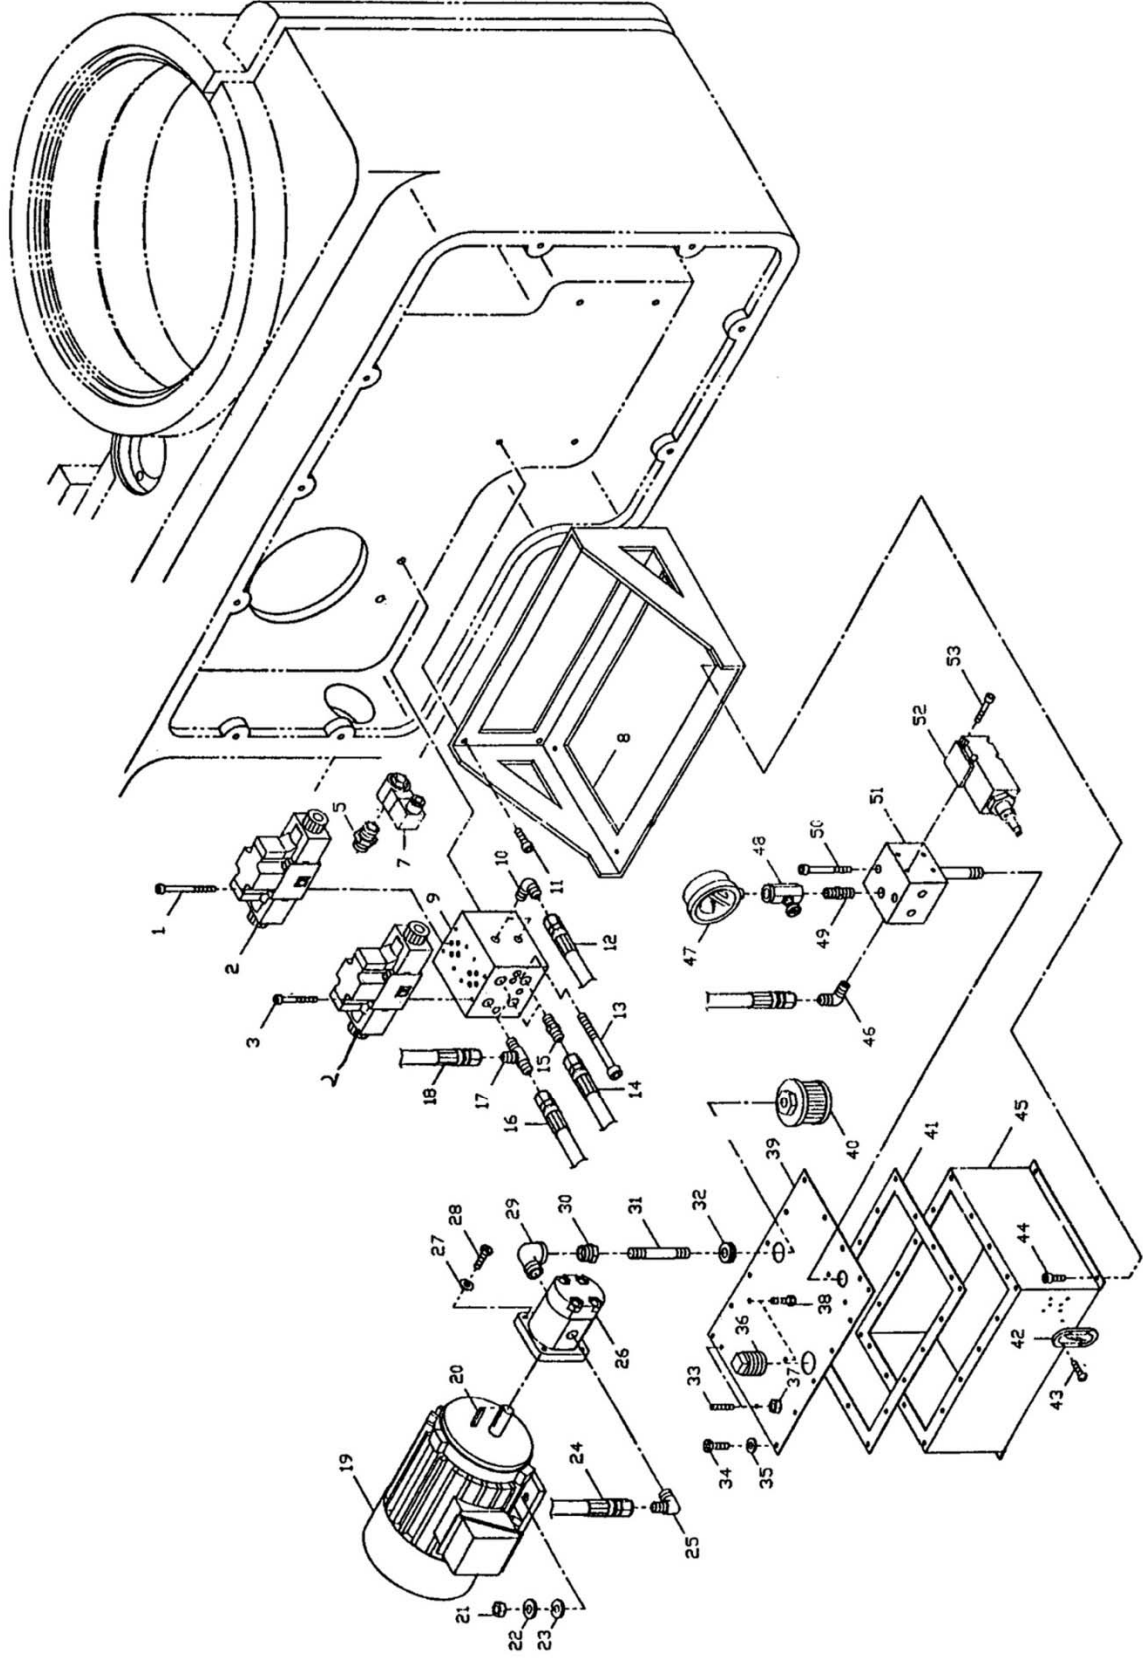

13.9.1 Hydraulic System: Exploded View

13.9.2 Hydraulic System: Parts List

Index No.	Part No.	Description	Size	Qty
1	524235	Bolt		2
2	5242361	Solenoid Valve	DSG-3C2	2
3	524237	Bolt		2
4	5242381	Pilot Check Valve Assembly		1
5	524239	Fitting		1
7	5242421	Solenoid Valve		1
8	524243	Oil Tank Frame		1
9	524244	Manifold		1
10	524245	Elbow		1
11	524246	Bolt		4
12	524247	Hydraulic Hose (Manifold to Manifold)		1
13	524248	Bolt		1
14	524249	Hydraulic Hose (Cylinder Arm to Manifold)		1
15	524251	Fitting		1
16	524252	Hydraulic Hose (Cylinder Column to Manifold)		1
17	524253	T-Fitting		1
18	524254	Hydraulic Hose (Cylinder Head to Manifold)		1
19	5242551	Hydraulic Motor		1
20	524256	Key		1
21	524257	Hex Nut		4
22	524258	Plain Washer		4
23	524259	Spring Washer		4
24	524261	Hydraulic Hose (Gear Pump to Manifold)		1
25	524262	Elbow		1
26	524263	Gear Pump		1
27	524264	Plain Washer		4
28	524265	Bolt		4
29	524266	Elbow		1
30	524267	Fitting		1
31	524268	Nipple		1
32	524269	Oil Tight Rubber Ring		1
33	524271	Bolt		2
34	524272	Bolt		6
35	524273	Plain Washer		6
36	524274	Plastic Plug, Oil Fitting		1
37	524275	Nut		2
38	524276	Bolt		2
39	524277	Oil Tank Cover		1
40	524278	Oil Filter		1
41	524279	Gasket		1
42	524281	Oil Sight Glass		1
43	524282	Bolt		4
44	524283	socket Head Cap Screw		4
45	524284	Oil Tank		1
46	524285	Elbow		1
47	5242861	Oil Pressure Gauge		1
48	524287	Stop Valve		1
49	524288	Bolt		1
50	524289	Bolt		1
51	524291	Manifold		1
52	524292	Relief Valve		1
53	524293	Bolt		2