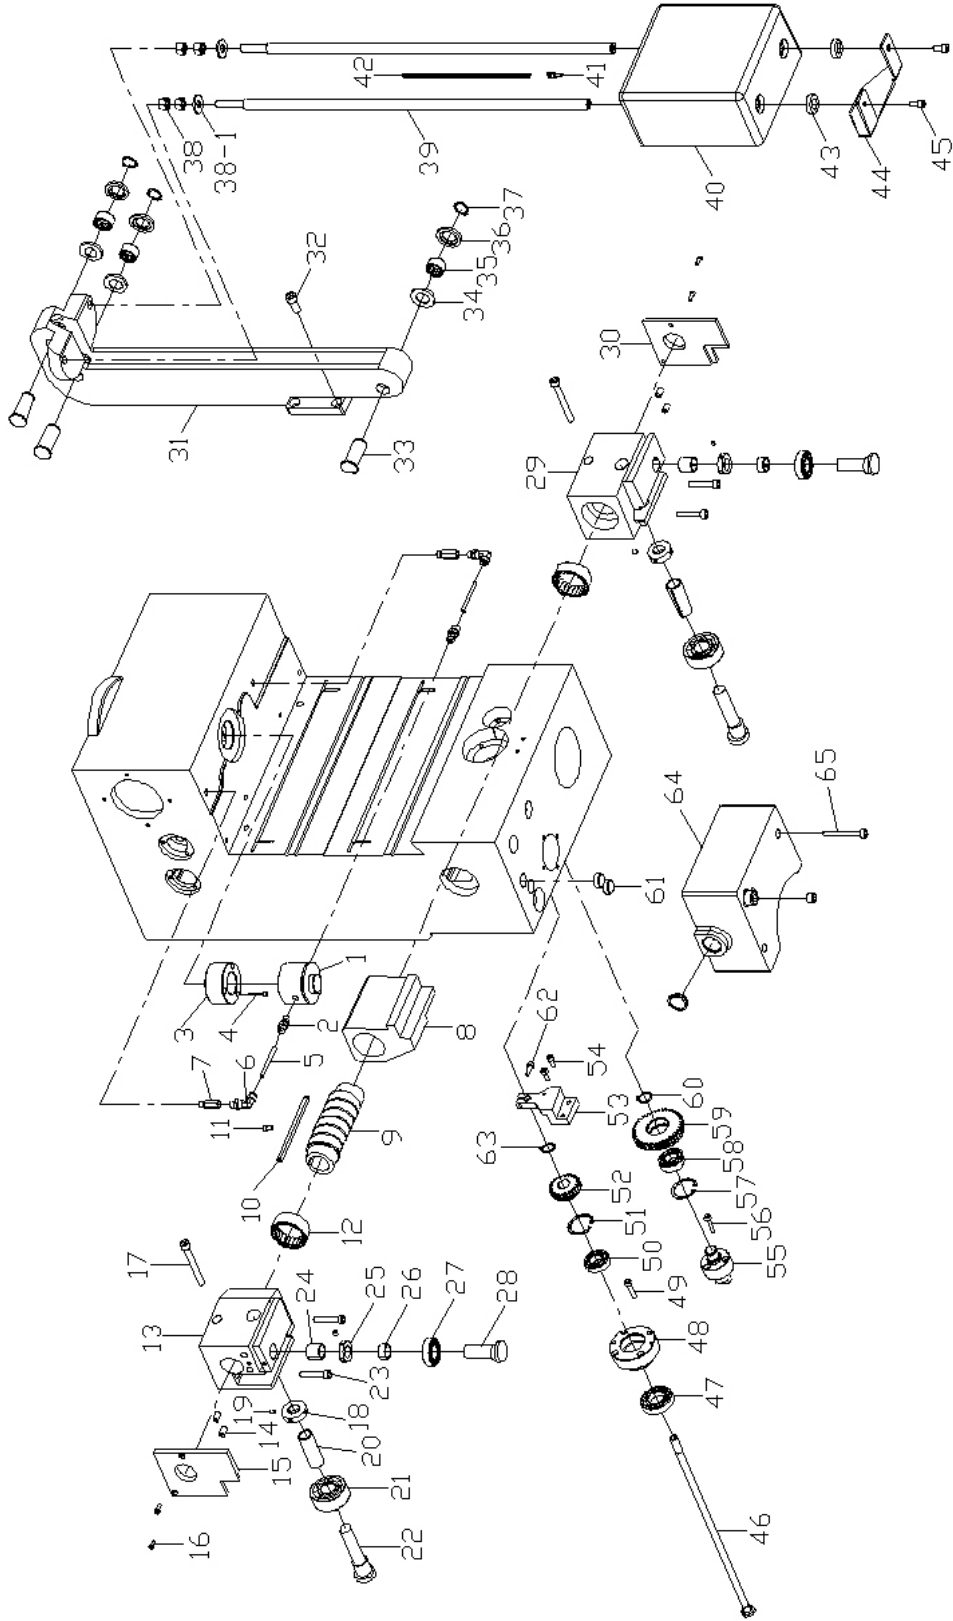

13.6.1 Rear of Head: Exploded View

13.6.2 Rear of Head: Parts List

Index No.	Part No.	Description	Size	Qty
1	5240651G	Oil Feed Pump	AM2	1
2	5240661	Male Fitting	PT1/4"x1/4"H	2
3	524067G	Oil Pump Seat		1
4	TS-1503091	Socket Head Cap Screw	M6x40L	3
5	524068	Nylon Pipe	1/4"x100L	2
6	524069	Male Stud Elbow Fitting	PT1/8"x1/4"Hx90	2
7	524071	Straight Joint		2
8	J-5240721G	Cam Shaft Sleeve		1
9	5240731	Eccentric Shaft		1
10	524074	Key	7mmx150L	1
11	TS-1502021	Socket Head Cap Screw	M5x10L	3
12	524075	Bearing	RNA4908	2
13	J-524088G	Left Bearing Bracket		1
14	524093	Bolt	M10x16L	4
15	J-524092G	Aluminum Plate		1
16	524089	Bolt	3/16"x1/2"L	4
17	J1600R-617	Socket Head Cap Screw	M10x85L	2
18	524077	Adjustable Collar		2
19	TS-1523021	Set Screw	M6x8L	4
20	524078	Sleeve		2
21	524086	Bearing	2305	2
22	5240791	Eccentric Shaft		2
23	TS-1504091	Socket Head Cap Screw	M8x45L	4
24	524084	Eccentric Bushing		2
25	524083	Adjustable Collar		2
26	524087	Eccentric Bushing		2
27	BB-6005ZZ	Bearing	6005ZZ	2
28	5240821	Eccentric Shaft		2
29	J-524076G	Right Bearing Bracket		1
30	J1600R-630G	Aluminum Plate		1
31	J-524094G	Chain Frame		1
32	TS-1505031	Socket Head Cap Screw	M10x25L	4
33	524095G	Shaft		3
34	524097	Retaining Collar		3
35	524098	Bearing	TA223016Z	3
36	524097	Retaining Collar		3
37	5234591	Retainer	S22	3
38	5235811	Nut	1/2"	4
38-1	TS-0680061	Washer	1/2"	2
39	J-5241051	Leading Bar		2
40	J-524106G	Cast Iron Block		1
41	10352	Special Bolt		1
42	524103	Chain	3/8"x154	1
43	5235771	Oil Seal Bushing	TC19x32x8	2
44	10600G	Block		1
45	TS-1504031	Socket Head Cap Screw	M8x16L	2
46	5241191	Pipe (includes #53 Support)		1
47	BB-6006ZZ	Bearing	6006ZZ	1
48	524115	Bearing Case		1
49	TS-1503071	Socket Head Cap Screw	M6x30L	4
50	BB-6004Z	Bearing	6004Z	1
51	523746	Retainer	R42	1
52	5241181	Gear		1
53	5241191G	Support (includes #46 Pipe)		1
54	TS-1503041	Socket Head Cap Screw	M6x16L	2
55	5241131	Special Key		1
56	TS-1503071	Socket Head Cap Screw	M6x30L	3
57	523746	Retainer	R42	1
58	BB-6004Z	Bearing	6004Z	1
59	5231141	Gear		1