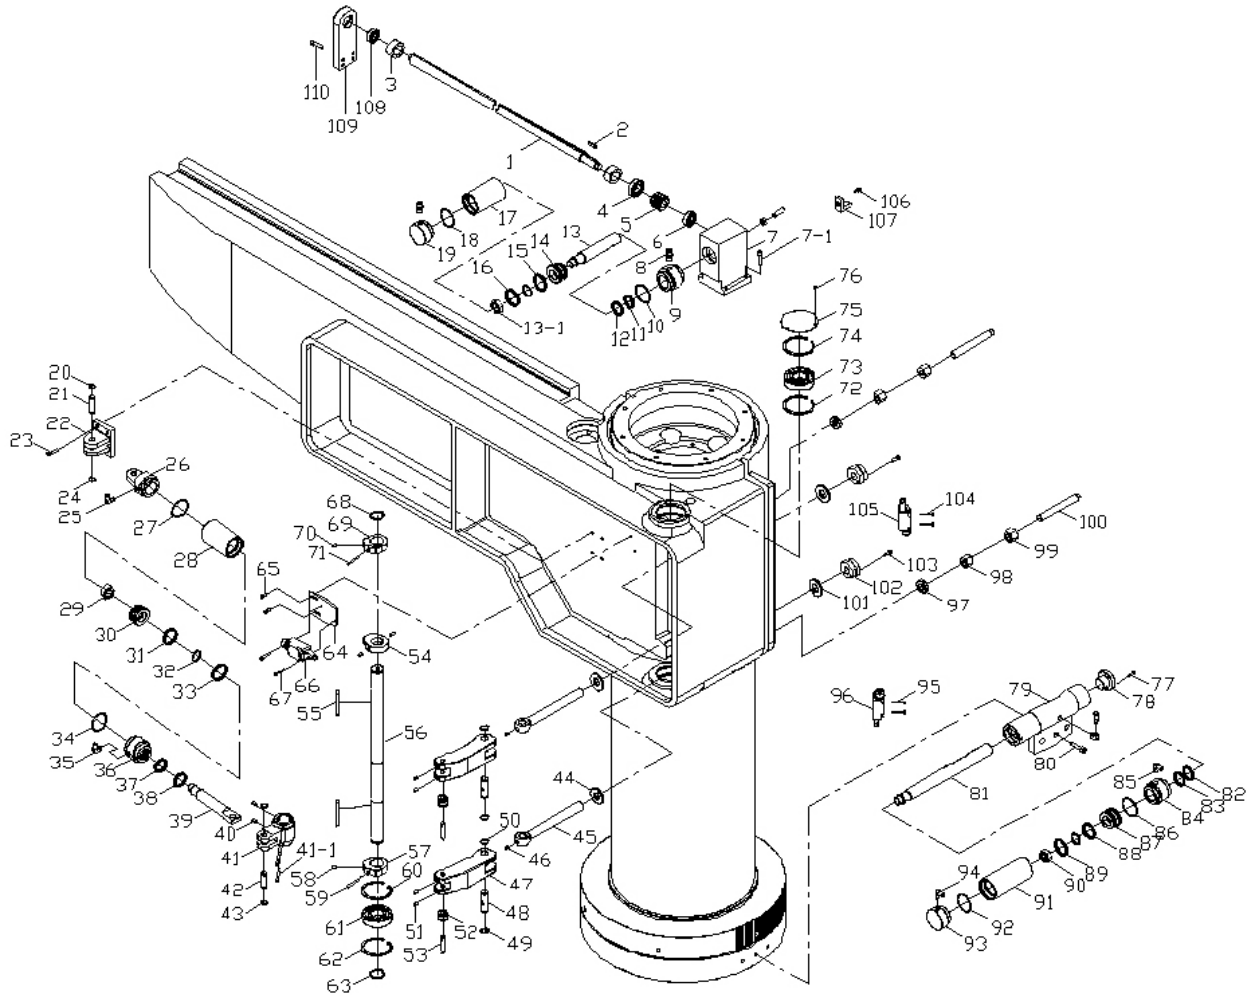

13.8.1 Hydraulic Clamping Mechanism: Exploded View

13.8.2 Hydraulic Clamping Mechanism: Parts List

Index No.	Part No.	Description	Size	Qty
1	524296	Leading Bar		1
2	524297	Key	7mmx30L	1
3	524298	Limit Rubber		2
4	BB-6205ZZ	Bearing	6205ZZ	1
5	524299	Gear		1
6	BB-6204ZZ	Bearing	6204ZZ	1
7	J-524309G	Cylinder Rest		1
7-1	TS-1504071	Socket Head Cap Screw	M8x35L	4
8	524304	Male Connector	PT3/8"xPS3/8"	2
9	J-524303G	Cylinder Joint		1
10	5515638	O-Ring	G55	1
11	524302	Oil Seal	UHS35	1
12	524302	Oil Seal	UHS35	1
13	524321	Rod		1
13-1	524316	Nut	M24	1
14	524318	Piston		1
14-1	524319	O-Ring		1
15	524317	Oil Seal	UHS45A	1
16	524317	Oil Seal	UHS45A	1
17	524315G	Arm Clamping Cylinder		1
18	5515638	O-Ring	G55	1
19	J-524313G	Cylinder Cover		1
20	524323	Retainer	S16	1
21	524324	Pin		1
22	524326G	Cylinder Rest		1
23	TS-1504061	Bolt	M8x30L	4
24	A076	Retainer	S16	1
25	524327	90° Elbow	PS3/8"xPT1/4"x90	1
26	524328G	Joint		1
27	5515638	O-Ring	G55	1
28	524331G	Arm Clamping Cylinder		1
29	524332	Nut	M24	1
30	524318	Piston		1
31	524333	Oil Seal	UHS45A	1
32	524335	O-Ring	P30	3
33	524333	Oil Seal	UHS45A	1
34	5515638	O-Ring	G55	1
35	524327	90° Elbow	PS3/8"xPT1/4"x90	1
36	J-524338G	Cylinder Joint		1
37	524302	Oil Seal	UHS35	1
38	524302	Oil Seal	UHS35	1
39	524336	Rod		1
40	TS-1524021	Bolt	M8x10L	2
41	J1600R-841G	Rocker Arm		1
41-1	13-6030-001-2	Taper Pin	#4x64L	2
42	524352	Pin		1
43	AB1012W-A52	Retainer	S16	2
44	524378	Washer		2
45	524345	Clamping Bolt		2
46	TS-1525011	Set Screw	M10x10L	2
47	J1600R-847G	Swing Key		2
48	J1600R-848G	Pin		2
49	AB1012W-F13	Retainer	S20	2
50	AB1012W-F13	Retainer	S20	2
51	TS-1524011	Set Screw	M8x8L	4
52	J1600R-852	Roller		2
53	J1600R-853	Pin		2
54	J1600R-854	Stopper		1
55	J1600R-855	Key	12mmx8x90L	2
56	J1600R-856	Revolving Spindle		1