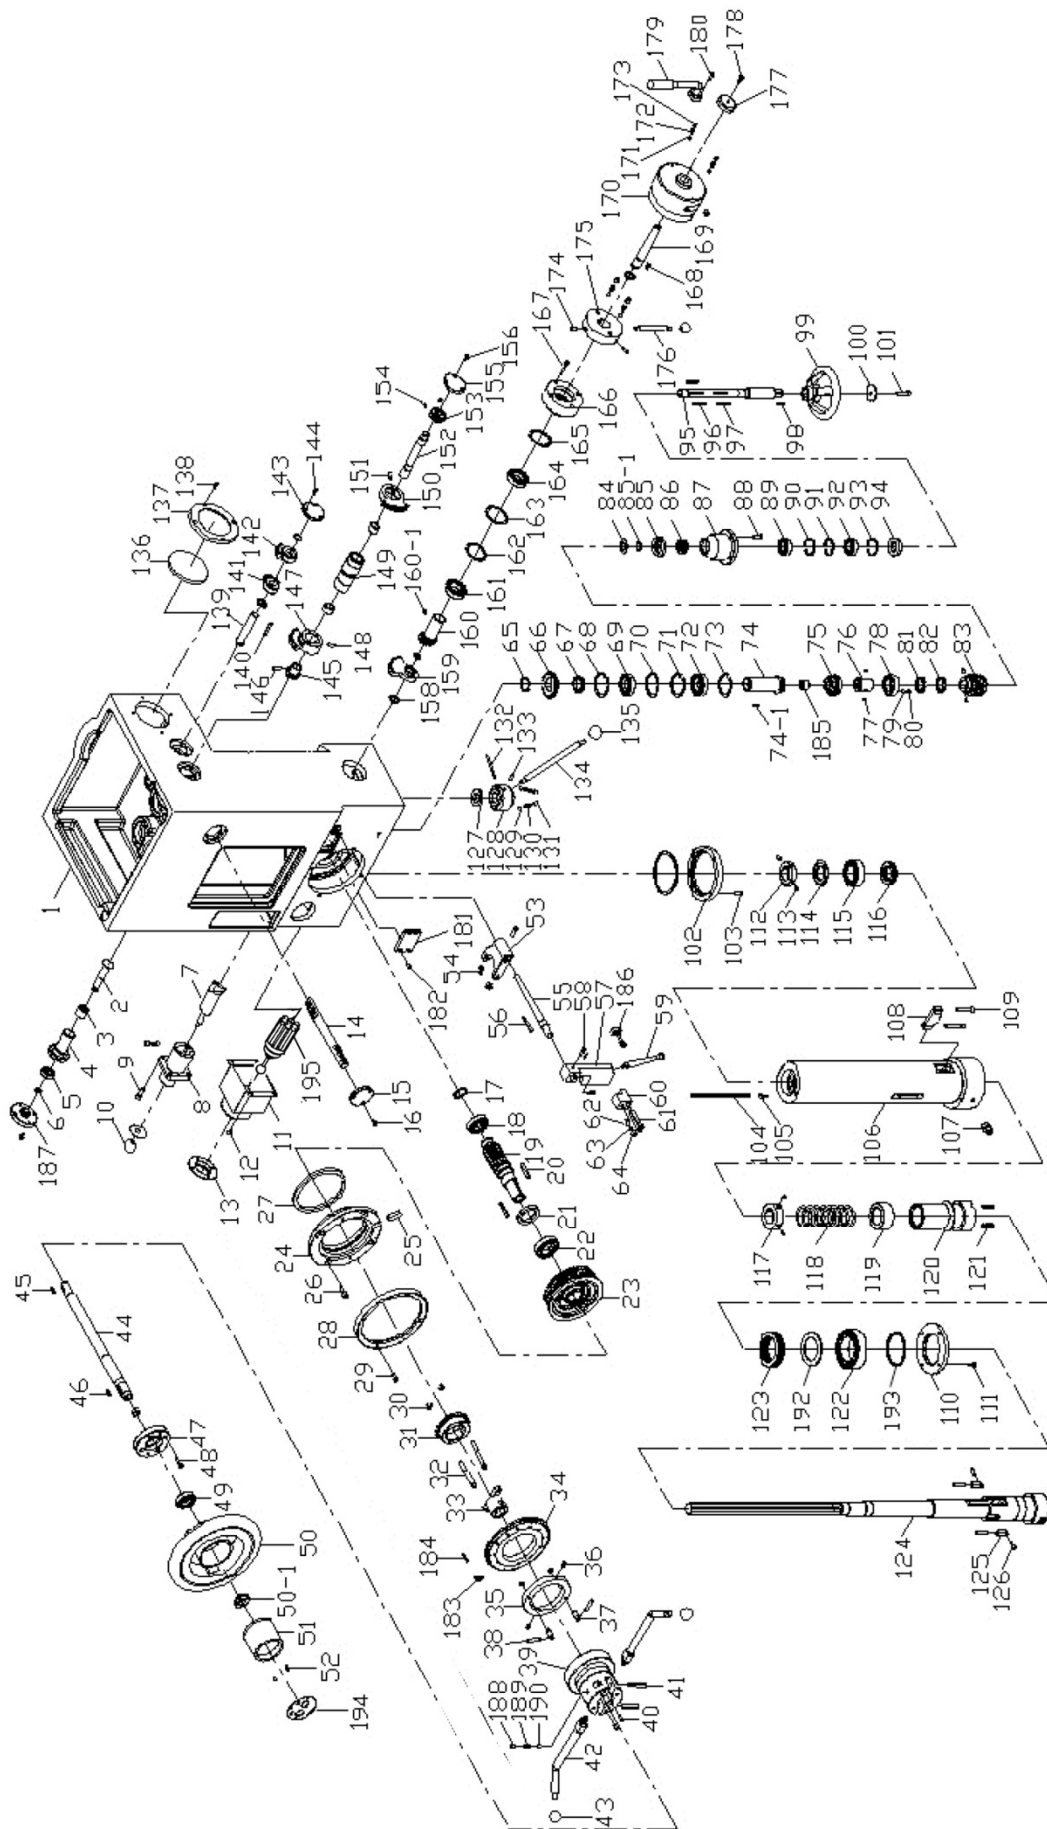

13.5.1 Gearbox Assembly (Lower Section): Exploded View

13.5.2 Gearbox Assembly (Lower Section): Parts List

Index No.	Part No.	Description	Size	Qty
1	J-523805G	Gear Box Housing		1
2	523806	Roller		1
3	523807	Bearing	TAF172520	1
4	523808	Roller Housing		1
5	BB-6002ZZ	Bearing	6002ZZ	1
6	5640491	Retainer	S15	1
7	10490	Eject Bar		1
8	523813	Frame for Eject Bar		1
9	TS-1504051	Socket Head Cap Screw	M8x25L	4
9a	523815	Nameplate		1
10	5238171	Plastic Ball	3/8"	1
11	523819G	Frame for Cross Switch		1
12	5238211	Pan Head Machine Screw	3/16"x3/8"L	4
13	523822	Cover		1
14	523825	Rack		1
15	523826	Cover		3
16	TS-1502021	Socket Head Cap Screw	M5x10L	3
17	5233751	Retainer	S30	1
18	BB-6006ZZ	Bearing	6006ZZ	1
19	10495	Gear Shaft		1
20	5238291	Key	6mmx45L	2
21	5238311	Oil Seal	TC40x55x8	1
22	BB-6007ZZ	Bearing	6007ZZ	1
23	5238331	Worm Gear		1
24	5238351	Setting Ring for Dial		1
25	5238361	Key		1
26	TS-1504051	Socket Head Cap Screw	M8x25L	4
27	5238341	Urethane Band	7mmx430L	1
28	5238561	Ring		1
29	JHM610-22	Socket Head Cap Screw	M6x14L	4
30	5238381	Nut	M8	2
31	5238391	Auto Feed Bolt		1
32	5238411	Bolt		2
33	5238421	Swing Frame		1
34	5238551	Dial		1
35	5238591	Set Nut		1
36	TS-1504011	Socket Head Cap Screw	M8x10L	2
37	5238631	Set Nut		2
38	5238641	Handle Lever Assembly		2
39	5238431	Feed Lever Housing		1
40	TS-1523051	Set Screw	M6x16L	2
41	5238451	Spring Pin	5mmx50L	2
42	5238511	Feed Lever		2
43	523852-1	Plastic Ball	1/2"	2
44	10510	Handwheel Shaft		1
45	5783961	Key	5x5x18L mm	1
46	5783961	Key	5x5x18L mm	1
47	523867	Bearing Case		1
48	TS-1503051	Socket Head Cap Screw	M6x20L	4
49	BB-6005ZZ	Bearing	6005ZZ	1
50	J-5238691	Handwheel		1
50-1	10513	Setting Nut		1
51	5238721	Case for Push Button Switch		1
52	TS-1532032	Pan Head Machine Screw	M4x10L	2
53	5238831	Swing Block		1
54	523884	Swing Key		2
55	5238761	Shaft for Swing Lever		1
56	523877	Key	5mmx50L	1
57	5238791	Swing Lever Seat		1
58	TS-1503041	Socket Head Cap Screw	M6x16L	2