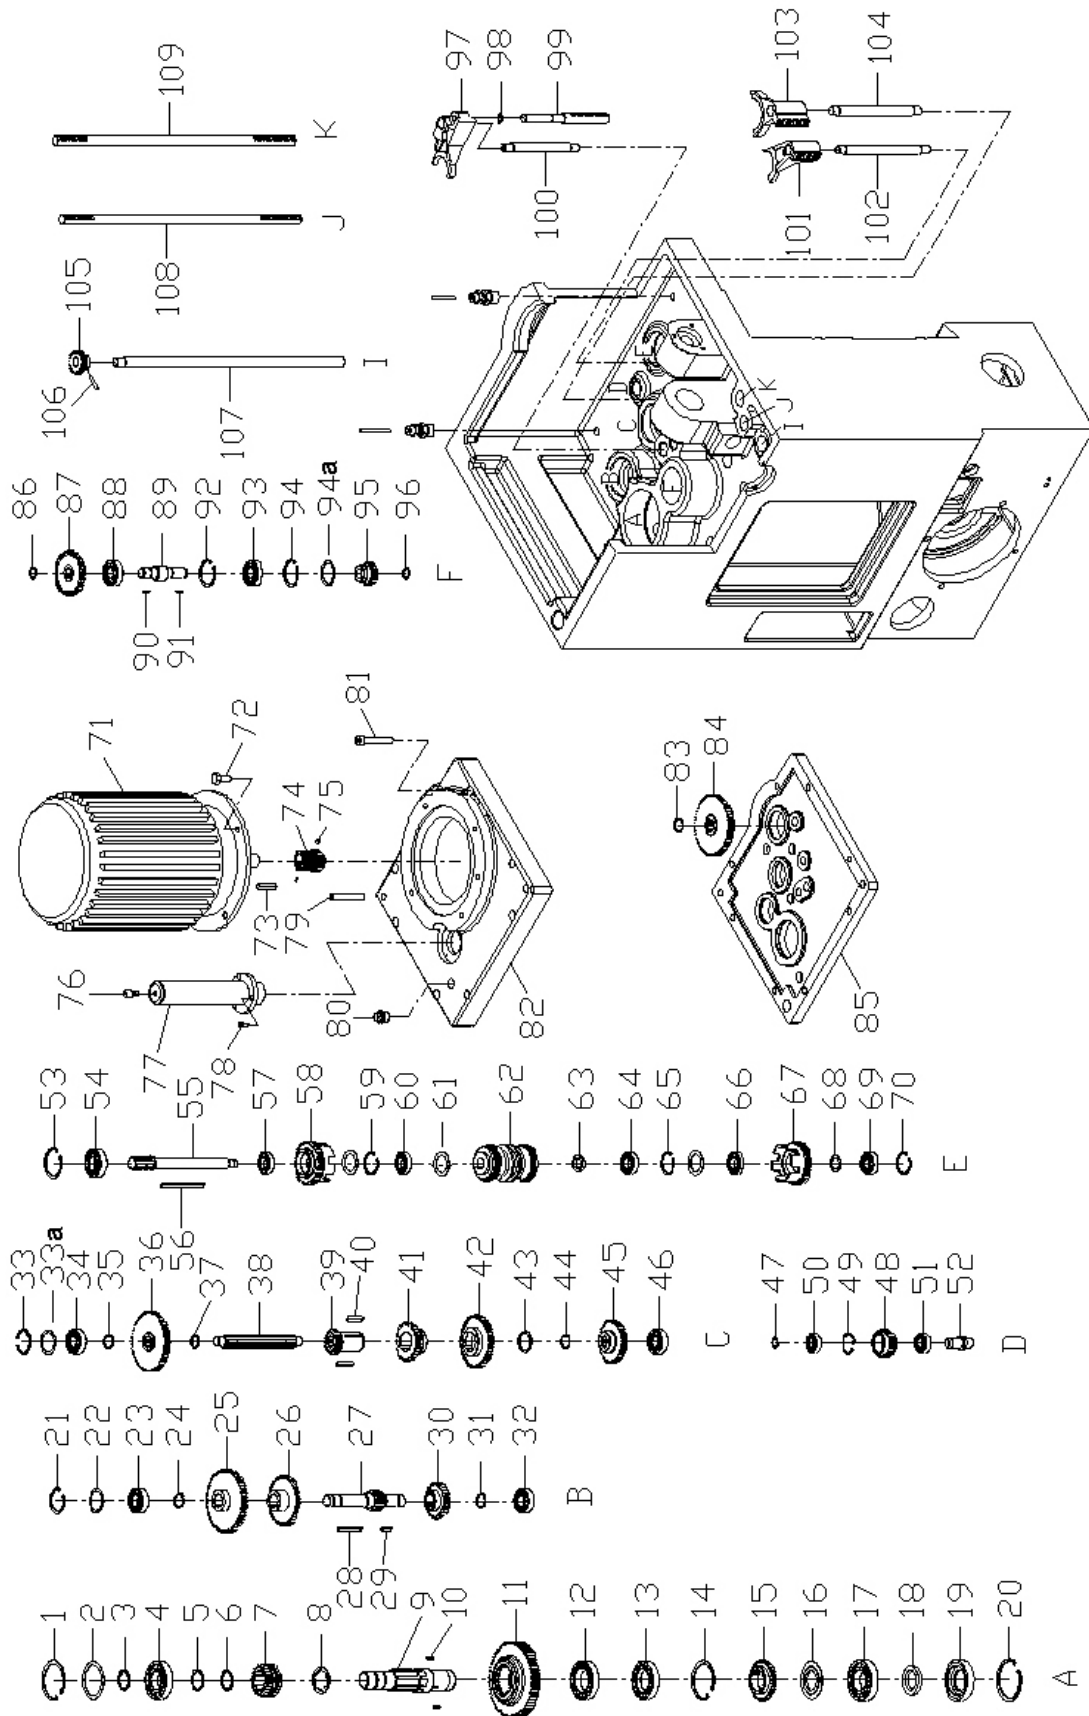

13.4.1 Gearbox Assembly (Upper Section): Exploded View

13.4.2 Gearbox Assembly (Upper Section): Parts List

Index No.	Part No.	Description	Size	Qty
1	5237011	Retainer	R80	1
2	5237021	Spacer		1
3	5237041	Retainer	S40	1
4	BB-6208ZZ	Bearing	6208ZZ	1
5	5237041	Retainer	S40	1
6	5237041	Retainer	S40	1
7	5237061	Gear		1
8	5237071	Spacer		1
9	5237081	Spindle		1
	5237081SA	Spindle Assembly (includes #7 and 9)		1
10	5237091	Key	5mmx18L	2
11	5237111	Gear		1
12	BB-6010ZZ	Bearing	6010Z	1
13	BB-6010ZZ	Bearing	6010Z	1
14	5237011	Retainer	R80	1
15	5237131	Gear		1
16	5237141	Washer		1
17	BB-6209ZZ	Bearing	6209ZZ	1
18	5237161	Oil Seal	TC44x62x8	1
19	5237171	Seal Housing		1
20	523718	Retainer	R85	1
21	HBS916W-94-17	Retainer	R52	1
22	523721	Spacer		1
23	BB-6205ZZ	Bearing	6205ZZ	1
24	523723	Retainer	S28	1
25	5237241	Gear		1
26	5237251	Gear		1
27	5237261	4th Transmission Shaft		1
28	523727	Key	7mmx58L	1
29	523728	Key	7mmx26L	1
30	5237291	Gear		1
31	523723	Retainer	S28	1
32	BB-6205ZZ	Bearing	6205ZZ	1
33	523719	Retainer	R52	1
33a	5237321	Spacer		1
34	523733	Bearing	6304	1
35	523723	Retainer	S28	1
36	5237351	Gear		1
37	523723	Retainer	S28	1
38	5237341	3rd Transmission Shaft		1
39	5237361	Gear		1
40	5237371	Key	7mx40L	2
	5237381A	Gear Assembly (includes #35, 37-45)		1
41	5237381	Gear		1
42	5237391	Gear		1
43	5237041	Retainer	S40	1
44	523723	Retainer	S28	1
45	5237411	Gear		1
46	BB-6304ZZ	Bearing	6304	1
47	AB1012W-F13	Retainer	S20	1
48	523744	Gear		1
49	523746	Retainer	R42	1
50	BB-6004Z	Bearing	6004Z	1
51	BB-6004Z	Bearing	6004Z	1
52	523747	2nd Transmission Shaft		1
53	5237481	Retainer	R62	1
54	BB-6206ZZ	Bearing	6206ZZ	1
55	523751	Clutch		1
56	523752	Key	7mmx110L	1
57	BB-6005ZZ	Bearing	6005ZZ	1