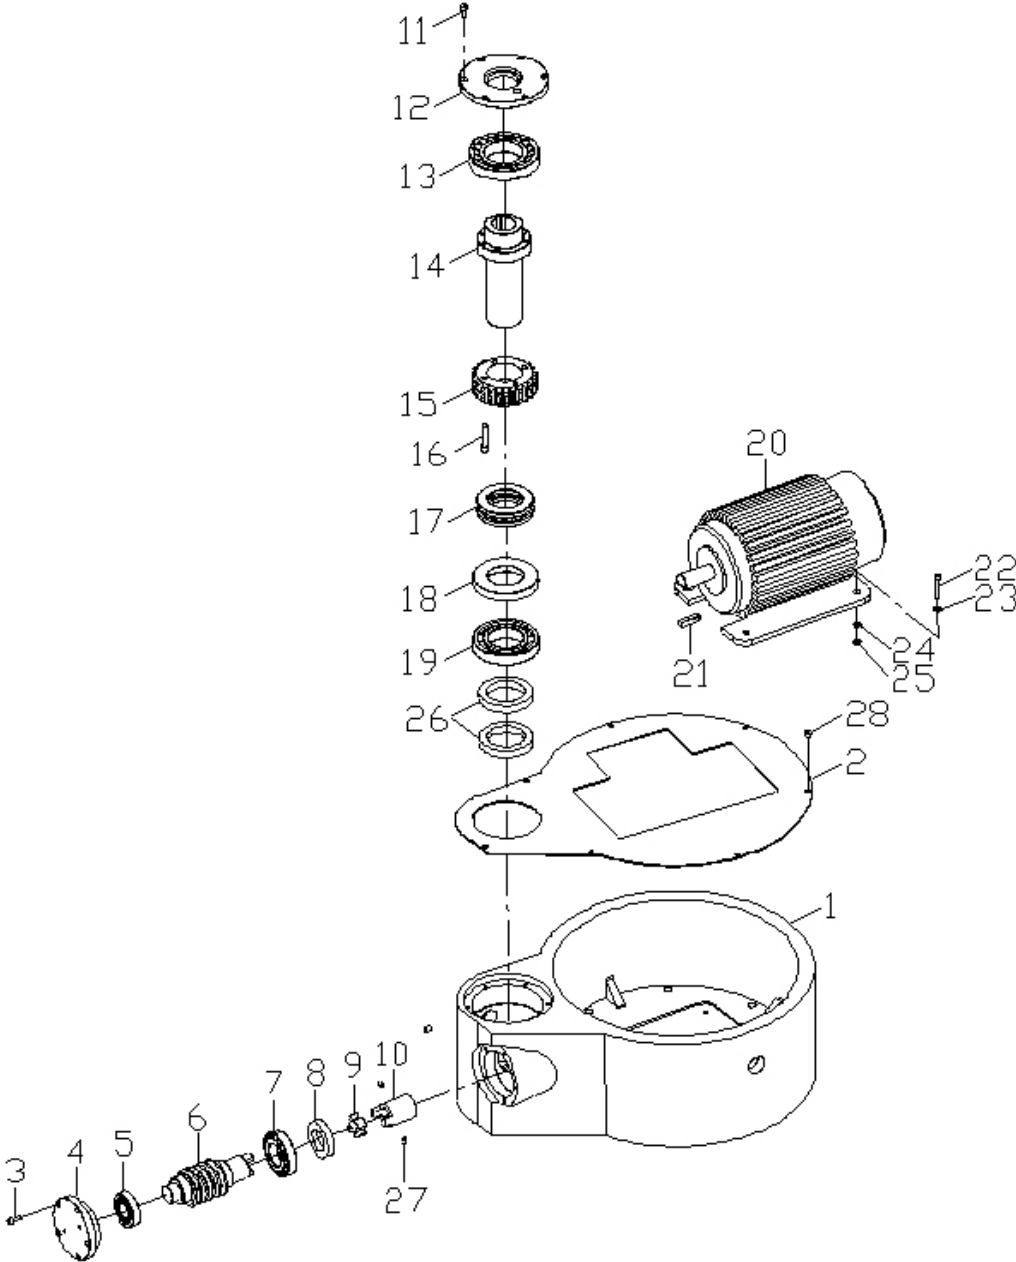

13.1.1 Riser Mechanism: Exploded View

13.1.2 Riser Mechanism: Parts List

Index No.	Part No.	Description	Size	Qty
1	J-5241361G	Column Cover		1
2	10431G	Nut Cover Seat		1
3	TS-1503041	Socket Head Cap Screw	M6x16L	5
4	J-524124G	Bearing Cover		1
5	BB-30206	Bearing	30206	1
6	5241261	Worm Shaft		1
7	BB-30208	Bearing	30208	1
8	5241281	Oil Seal	TC40x65x12	1
9	5241291	Adapting Sheet		1
10	5241311	Adaptor		1
11	TS-1503041	Socket Head Cap Screw	M6x16L	6
12	J-524148G	Compressing Cover		1
13	524147	Bearing	30213	1
14	5241451	Elevating Shaft		1
15	5241441	Worm Gear		1
16	TS-1504081	Socket Head Cap Screw	M8x40L	4
17	524142	Bearing	51212	1
18	524141	Collar		1
19	524139	Bearing	6212	1
20	J-5241381	Motor (for arm elevation)	2HP, 230/460V, 60Hz	1
21	524133	Key	8mmx35L	1
22	TS-1503091	Socket Head Cap Screw	M6x40L	4
23	TS-1550041	Flat Washer	M6	4
24	TS-2361061	Spring Washer	M6	4
25	TS-1540041	Nut	M6	4
26	524137	Oil Seal	TC60x82x12	2
27	TS-1523021	Set Screw	M6x8L	2
28	TS-1534032	Pan Head Machine Screw	M6x10L	7