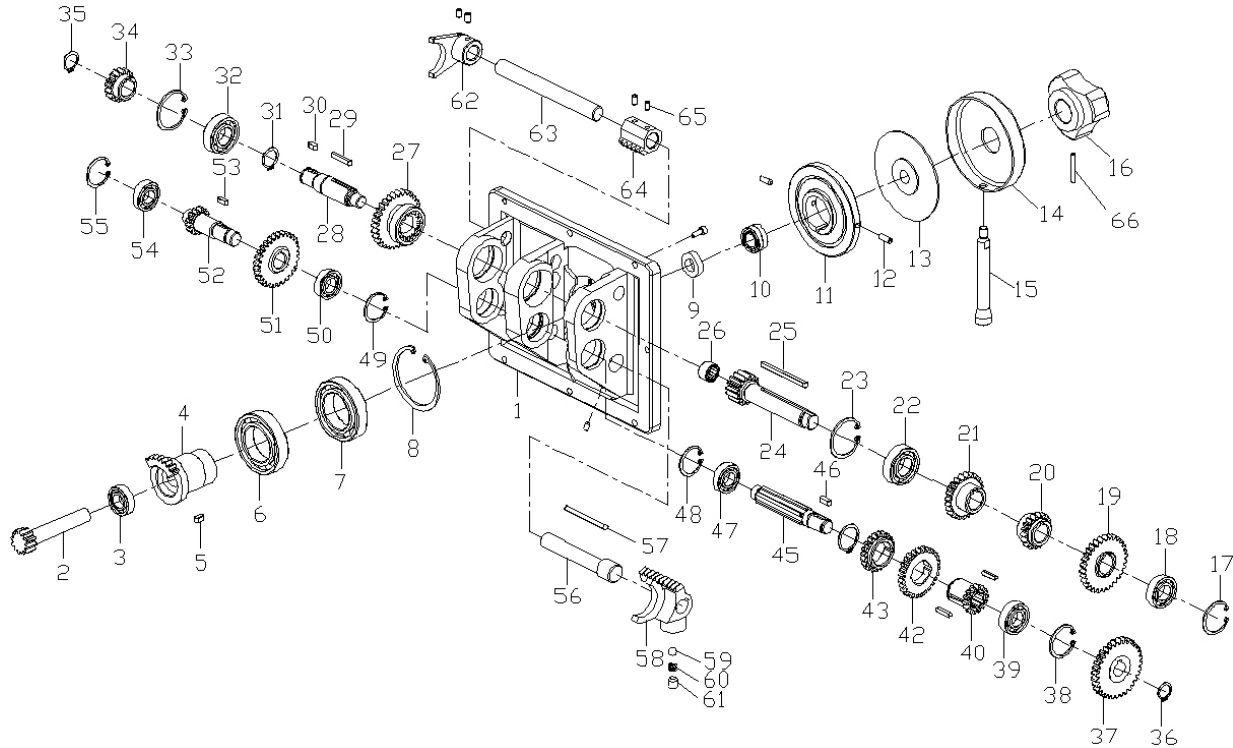

13.7.1 Feed Change Mechanism: Exploded View

13.7.2 Feed Change Mechanism: Parts List

Index No.	Part No.	Description	Size	Qty
1	J-5240111G	Feed Gear Frame		1
2	5240121	Gear Shaft		1
3	BB-6002ZZ	Bearing	6002ZZ	1
4	5240141	Pipe Gear		1
5	5233811	Key	5mmx12L	1
6	BB-6008ZZ	Bearing	6008ZZ	1
7	BB-6008ZZ	Bearing	6008ZZ	1
8	524016	Retainer	R68	1
9	5240171	Oil Seal	TC15x27x7	1
10	J1600R-710	Bearing	NA4902	1
11	524019	Feed Speed Change Wheel		1
12	TS-1523051	Set Screw	M6x16L	2
13	524021	Dial Seat		1
14	524023	Cover		1
15	5240311	Swing Lever		1
16	524025	Change Wheel		1
17	524037	Retainer	R35	1
18	BB-6003ZZ	Bearing	6003ZZ	1
19	5240391	Large Gear		1
20	5240411	Small Gear		1
21	524042	Middle Gear		1
22	BB-6004ZZ	Bearing	6004ZZ	1
23	523746	Retainer	R42	1
24	5240441	Gear Shaft		1
25	J1600R-725	Key	5mmx70L	1