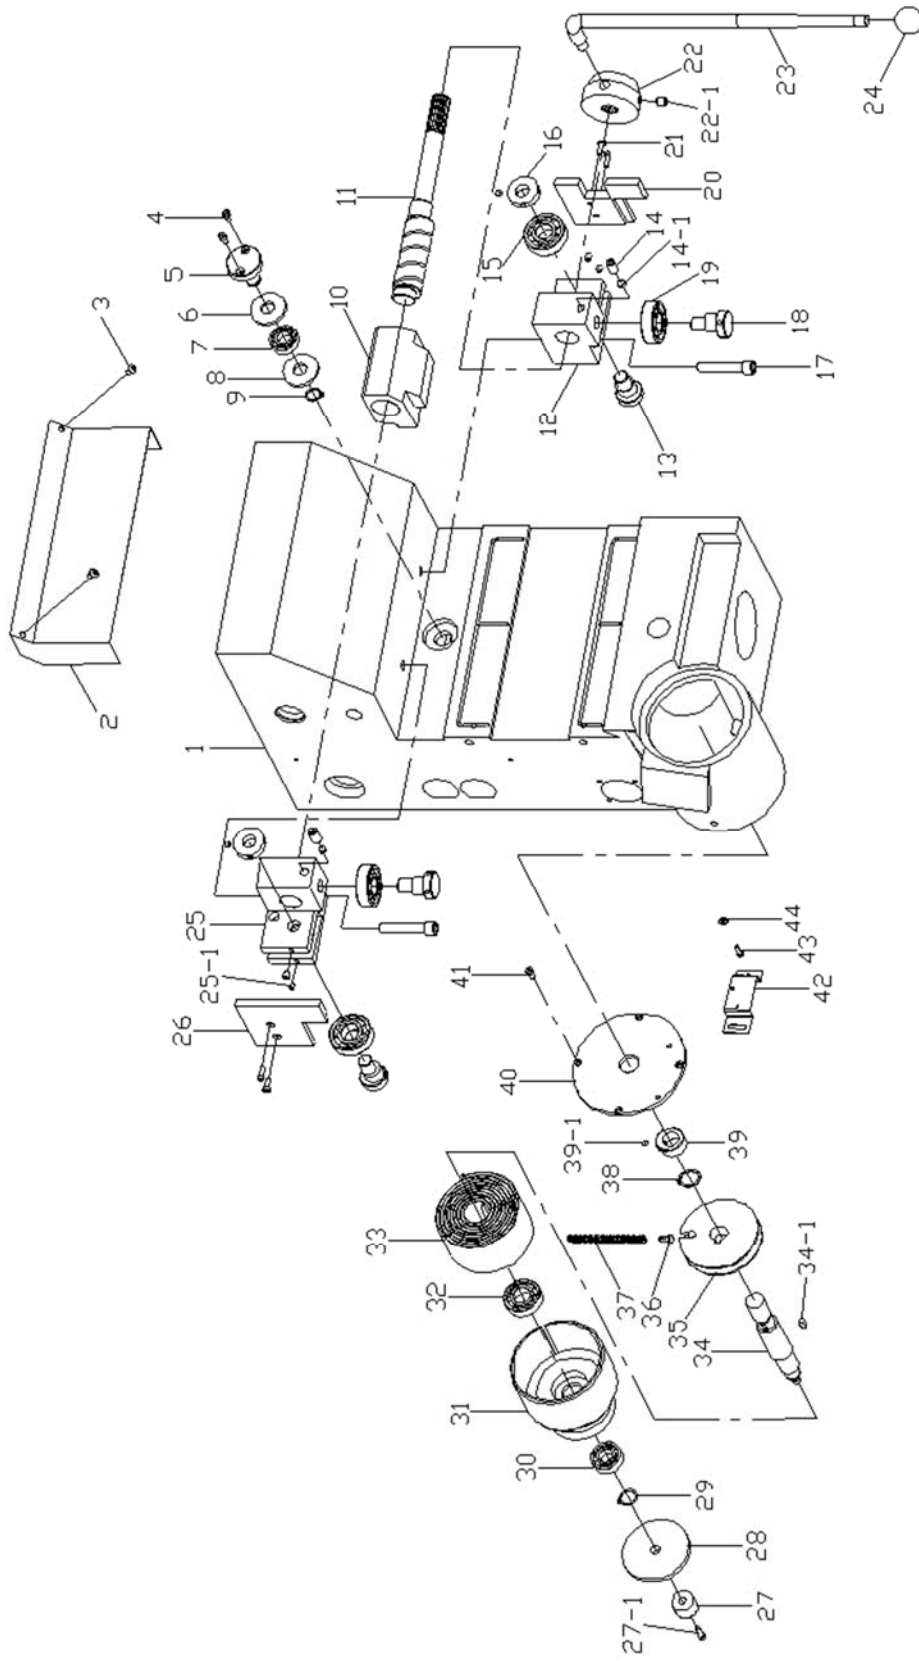

Index No.	Part No.	Description	Size	Qty
112	M1312-S24	Retainer	S24	1
113	J720R-4113	Handwheel Lock Nut		1
114	J720R-4114	Handwheel		1
115	M1328-5x12	Key	5mm x 12L	1
116	J720R-4116	Pinion Shaft		1
117	M1321002	Grease Nipple	PT1/8"	1
118	TS-1523021	Set Screw	M6 x 8L	1
119	10089	Spindle		1
120	J-10090	Lock Nut		1
121	BB-32006	Bearing	32006	1
123	RNA4911	Bearing	RNA4911	1
124	10088	Nut		1
125	J720R-4125	Quill		1
126	10087	Copper Key		1
126-1	10123	Washer		1
126-2	TS-1503031	Socket Head Cap Screw	M6 x 12L	1
127	10063	Set Screw		1
128	M1204003	Chain	25H x 94	1
129	5233871	Feed Speed Selector		1
130	M1403-M10x16	Set Screw	M10 x 16L	1
131	J720R-4131	Spring		1
132	SB-5/16	Steel Ball	5/16"	1
133	TS-1504031	Socket Head Cap Screw	M8 x 16L	4
134	10112	Gear Box Front Cover		1
135	5233911	Feed Speed Change Gear		1
136	5233821	Arm Rack		1
137	10115	Gear Shift Lever		1
138	J720R-4138	Plate		1
139	M1414006	Bolt	3/16" x 3/8"L	4
140	TS-1505041	Socket Head Cap Screw	M10 x 30L	1
141	10108	Eccentric Bushing		1
142	J720R-4142	Gear		1
143	10109	Set Block		1
144	TS-1502041	Socket Head Cap Screw	M5 x 16L	1
145	10110	Lock Screw		1
146	10111	Nut		1
147	10072	Three Step Speed Change Lever		1
148	M1317005	Knob	5/16"	1
149	J720R-4149	Nut		1
150	10121	Gasket		2
151	10122	Fixed Lock		1
152	M1403-M10x10	Set Screw		2
153	J720R-4153	Spring		2
154	M1323025	Steel Ball		2
155	10047	Washer		1
156	TS-1503031	Socket Head Cap Screw	M6 x 12	1
157	TS-1504081	Socket Head Cap Screw	M8 x 40L	1
158	10127	Copper Ball		1
159	M1403-M6x10	Set Screw	M6 x 10L	1
160	M1323021	Fuel Level Gage		1

Rear Gear Box Assembly I