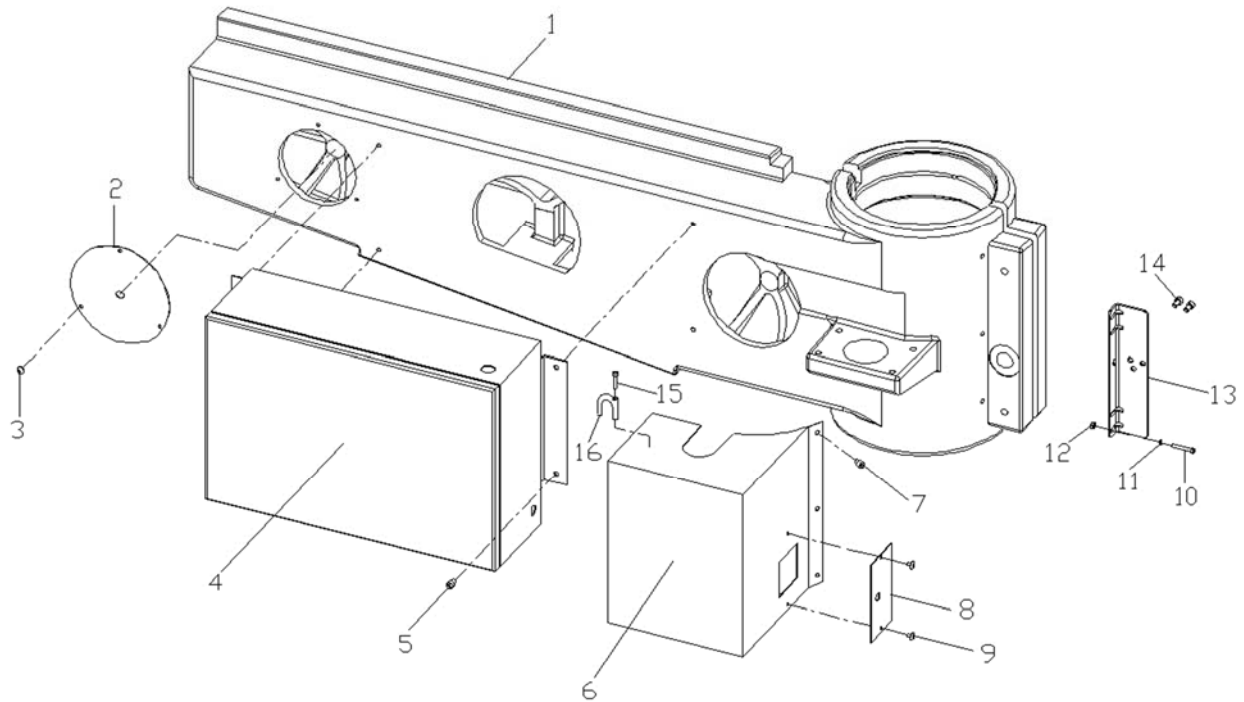

Electrical Box

Parts List for Electrical Box

Index No.	Part No.	Description	Size	Qty
1	10030	Arm		1
2	10156	Cover		1
3	M1414002	Bolt	3/16" x 1/4"L	3
4	10161	Electric Control Box		1
5	TS-1503021	Socket Head Cap Screw	M6 x 10L	4
6	10157	Cover		1
7	TS-1503021	Socket Head Cap Screw	M6 x 10L	4
8	10158	Mounting Plate		1
9	M1414002	Bolt	3/16" x 1/4"L	2
10	M1414009	Bolt	5/32" x 1-1/4"L	4
11	M1602037	Washer	5/32"	4
12	M1501007	Nut	5/32"	4
13	10159	Mounting Plate		1
14	TS-1503031	Socket Head Cap Screw	M6 x 12L	2
15	M1414003	Bolt	3/16" x 1-1/4"	2
16	M1315028	Cable Holder		2