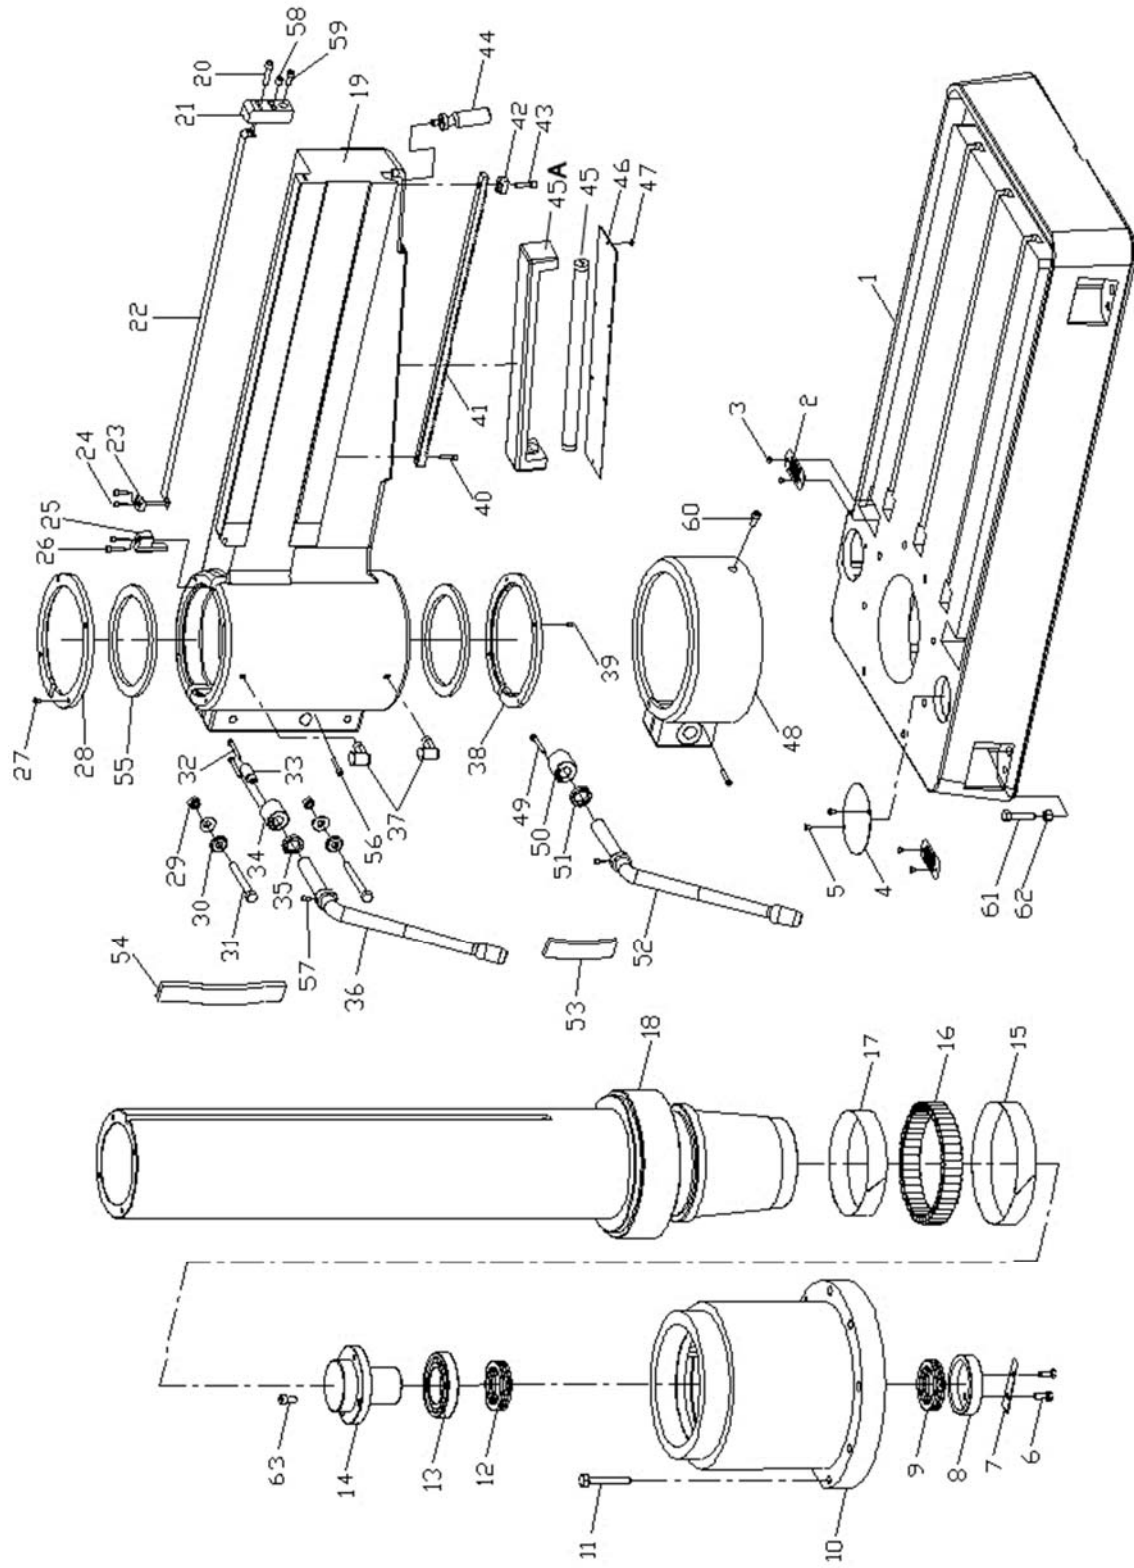

Base, Column, and Arm Assemblies

Parts List for Base, Column, and Arm Assemblies

Index No.	Part No.	Description	Size	Qty
1	J720R-301	Base		1
2	10039	Filter Screen		2
3	M1414006	Bolt	3/16" x 3/8"L	4
4	10037	Cover		1
5	M1414006	Bolt	3/16" x 3/8"L	2
6	TS-1491031	Hex Cap Screw	M10 x 25L	2
7	J720R-307	Washer		1
8	J720R-308	Bearing Cover		1
9	BB-51114	Bearing	51114	1
10	J720R-310	Column Support Collar		1
11	M1402002	Bolt	M16 x 90L	8
12	BB-51114	Bearing	51114	1
13	M0901-6214ZZ	Bearing	6214ZZ	1
14	10007	Bearing Cover		1
15	10009	Steel Band		1
16	J720R-316	Needle		45
17	10010	Steel Band		1
18	J720R-318	Column		1
19	J720R-319	Arm		1
20	TS-1503061	Socket Head Cap Screw	M6x25L	2
21	10027	Fixed Flange		1
22	10005	Steel Band		1
23	10029	Fixed Flange		1
24	TS-1503051	Socket Head Cap Screw	M6x20L	2
25	10032	Key		1
26	TS-1503071	Socket Head Cap Screw	M6x30L	2
27	M1414006	Bolt	3/16" x 3/8"L	4
28	10028	Aluminum Alloy Ring		1
29	M1501003	Nut	1/2"	2
30	10040	Washer		4
31	M1402009	Bolt	1/2" x 4-1/2"L	2
32	M1401-M6x65	Socket Head Cap Screw	M6 x 65L	1
33	10038	Eccentric Shaft		1
34	J720R-334	Nut		1
35	10041	Washer		1
36	10035	Locking Lever		1
37	M1323019	Oil Cup	PT1/8" x 90°	2
38	10028	Aluminum Alloy Ring		1
39	M1414006	Bolt	3/16" x 3/8"L	4
40	TS-1504071	Socket Head Cap Screw	M8 x 35L	1
41	J720R-341	Arm Rack		1
42	J720R-342	Stop Rack		1
43	TS-1504071	Socket Head Cap Screw	M8x35L	1
44	10033	Handle		1
45	5233331	Work Lamp	FS51441	1
45A	5233341	Lamp Seat		1
46	10034	Acrylic Cover		1
47	M1425001	Bolt	3/16" x 3/8"L	9
48	10008	Ring Clamp		1
49	TS-1503121	Socket Head Cap Screw	M6x55L	2
50	J720R-350	Nut		1
51	10041	Washer		1
52	10035	Locking Lever		1
53	M0809001	Dust Seal	5mm	1
54	M0809001	Dust Seal	5mm	1
55	M0809001	Dust Seal	5mm	2
56	TS-1504081	Socket Head Cap Screw	M8x40L	2
57	TS-1504031	Socket Head Cap Screw	M8x16L	2
58	TS-1524031	Set Screw	M8x12L	2