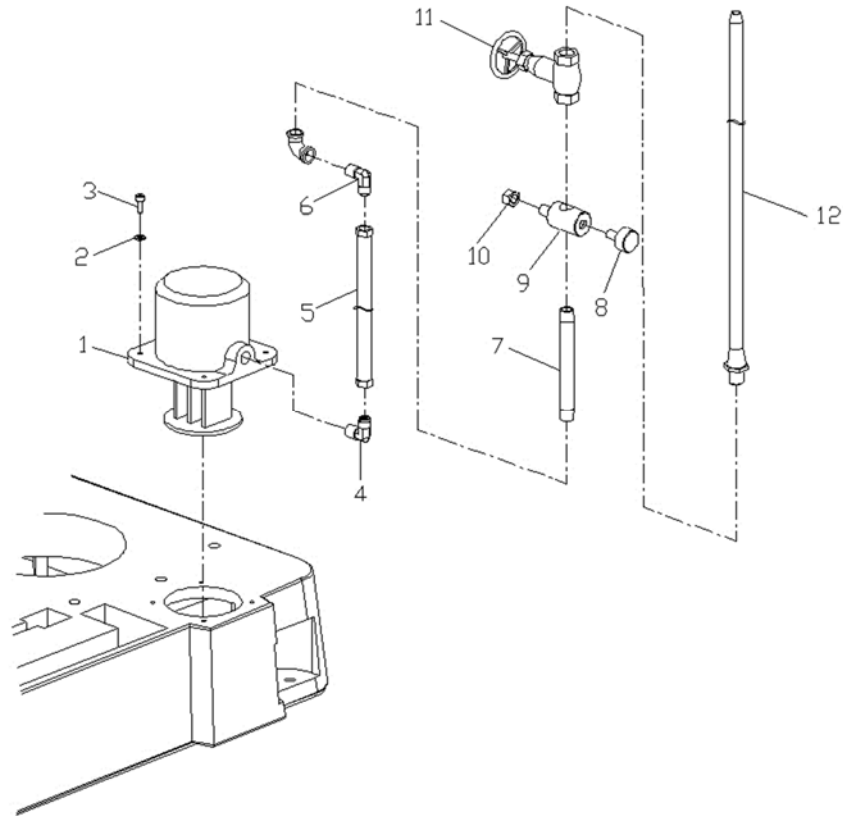

Coolant Pump Assembly

Parts List for Coolant Pump Assembly

Index No.	Part No.	Description	Size	Qty
1	5232291	Coolant Pump	130L 220/380V	1
2	TS-1550041	Washer	M6	4
3	TS-1503041	Socket Head Cap Screw	M6x16L	4
4	M0602001	90° Elbow	PT3/8" x PS3/8" x 90°	1
5	M0506003	Tube	PT3/8" x 95"L	1
6	M0602001	90° Elbow	PT3/8"xPS3/8"x90°	1
7	M0510003	Tube	38"x6"L	1
8	5232391	Knurled Screw	M10x25L	1
9	10014	Tube Sleeve		1
10	5235811	Nut	1/2"	1
11	5232421	Brass Valve	3/8"	1
12	5232431	Coolant Hose	3/8"x450L	1

Index No.	Part No.	Description	Size	Qty
59	TS-1503051	Socket Head Cap Screw	M6x20L	1
60	TS-1505031	Socket Head Cap Screw	M10x25L	1
61	M1402011	Bolt	5/8" x 2-1/2"L	4
62	5233111	Nut	5/8"-11UNC	4
63	TS-1505021	Socket Head Cap Screw	M10 x 20L	4