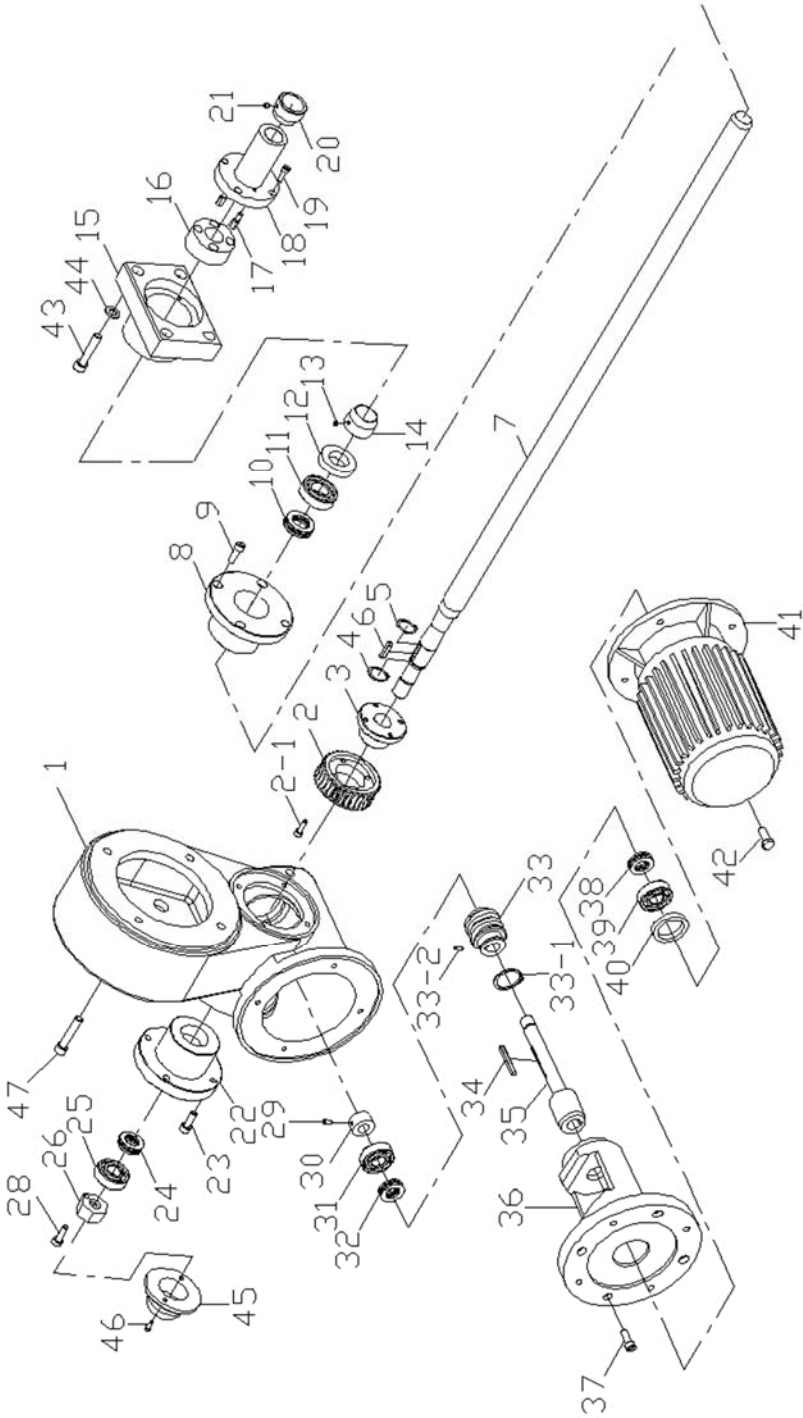

Lift Mechanism

Parts List for Lift Mechanism

Index No.	Part No.	Description	Size	Qty
1	10162	Top Cap		1
2	10163	Worm Gear		1
2-1	TS-1503051	Socket Head Cap Screw	M6x20L	4
3	10173	Worm Bushing		1
4	M1312-S24	Retainer	S24	1
5	M1312-S24	Retainer	S24	1
6	M1328-6x30	Key	6mmx30L	1
7	10164	Lead Screw		1
8	10165	Bearing Bracket		1
9	TS-1504051	Socket Head Cap Screw	M8x25L	4
10	BB-51105	Bearing	51105	1
11	BB-6205ZZ	Bearing	6205ZZ	1
12	M0702034	Oil Seal	TC30x52x11	1
13	TS-1523011	Set Screw	M6x6L	2
14	10172	Bushing		1
15	10176	Nut Cover		1
16	10175	Safety Nut		1
17	10177	Bolt		2
18	10174	Brass Nut		1
19	TS-1503051	Socket Head Cap Screw	M6x20L	4
20	10172	Bushing		1
21	TS-1523011	Set Screw	M6*6L	2
22	10166	Bearing Bracket		1
23	TS-1504051	Socket Head Cap Screw	M8x25L	4
24	BB-51104	Bearing	51104	1
25	BB-6204ZZ	Bearing	6204ZZ	1
26	M1503-M24	Nut	M24	1
28	TS-1503041	Socket Head Cap Screw	M6x16L	1
29	TS-1523041	Set Screw	M6x12L	1
30	10171	Nut		1
31	BB-6204ZZ	Bearing	6204ZZ	1
32	BB-51104	Bearing	51104	1
33	10168	Worm Shaft		1
33-1	M1312-S36	Retainer	S36	1
33-2	TS-2276081	Set Screw	M6x8L	1
34	M1328-5x55	Key	5mmx55L	1
35	10170	Pinion Shaft		1
36	10169	Gear Bracket		1
37	TS-1504051	Socket Head Cap Screw	M8x25L	4
38	BB-51104	Bearing	51104	1
39	BB-6204ZZ	Bearing	6204ZZ	1
40	M0702035	Oil Seal	TC30x45x8	1
41	M1210006	Motor	1HP, 220/380V, 50/60Hz	1
42	TS-1491031	Hex Cap Screw	M10x25L	4
43	M1401-M10x55	Socket Head Cap Screw	M10x55L	4
44	M1602-M10	Washer	M10	4
45	10178	Cover		1
46	M1414001	Bolt	3/16"x1/2"L	2
47	TS-1505041	Socket Head Cap Screw	M10x30L	4