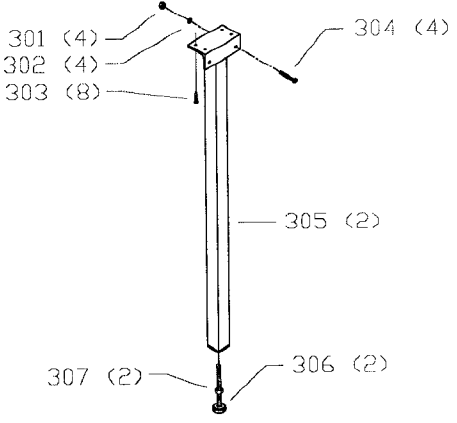

**78-928
OUTFEED TABLE**

**78-925
RIGHT EXTENSION TABLE
(50" FENCE SYSTEM)**
&
**78-927
RIGHT EXTENSION TABLE
(30" FENCE SYSTEM)**

Parts List for J-78-904 Type 1

Item Number	Part Number	Description	Qty Required
1	000000-00	No Longer Available	1
2	1350147	BOARD KIT	1
3	1350147	BOARD KIT	1
4	1350275	SCREW	2
5	1350276	WASHER	2
6	1350315	HEX NUT	1
7	1352593	CURSOR	1
8	1352593	CURSOR	1
9	1350316	FLAT HD SCREW	1
10	000000-00	No Longer Available	1
11	1350156	NAMEPLATE	1
12	1350277	BOLT	1
13	1350278	SPECIAL SCREW	1
14	1352490	CAM HANDLE ASSY	1
15	1350050	KNOB	1
16	1350111	USE 1352492	1
17	1350279	LOCK NUT	1
18	1350280	LOCK NUT	1
19	1350019	GLIDE PAD	2
20	1350051	GLIDE PAD	2
21	1350492	SET SCREW	2
22	1350079	DECAL	1
23	1350019	GLIDE PAD	2
33	1350285	SCREW	3
34	1350286	FLAT WASHER	3
35	1350288	LOCK WASHER	3
36	1350287	HEX NUT	3

Parts List for J-78-904 Type 1

Item Number	Part Number	Description	Qty Required
37	1359176	RAIL	1
37	1350120	USE 1359181	1
37	1352162	REAR RAIL - 50 WT	1
38	1350289	SCREW	7
38	1350289	SCREW	4
39	1350317	FLAT WASHER	7
39	1350317	FLAT WASHER	4
40	1350284	HEX NUT	7
40	1350284	HEX NUT	4
41	1350152	USE 1359177	1
41	1359180	GUIDE TUBE ASSY	1
42	79-064	12FT R-TAPE	1
46	1350291	HEX NUT	3
47	1350288	LOCK WASHER	3
48	1350286	FLAT WASHER	3
49	1352011	SCREW	3
50	1350291	HEX NUT	1
51	1350288	LOCK WASHER	1
52	1350286	FLAT WASHER	1
53	1350124	SWITCH BRACKET	1
54	1350292	SCREW	1
55	491957-00	LOCK WASHER	2
56	1350294	SCREW	2
57	000000-00	No Longer Available	1
58	1350295	SCREW	7
58	1350295	SCREW	5
59	491957-00	LOCK WASHER	7