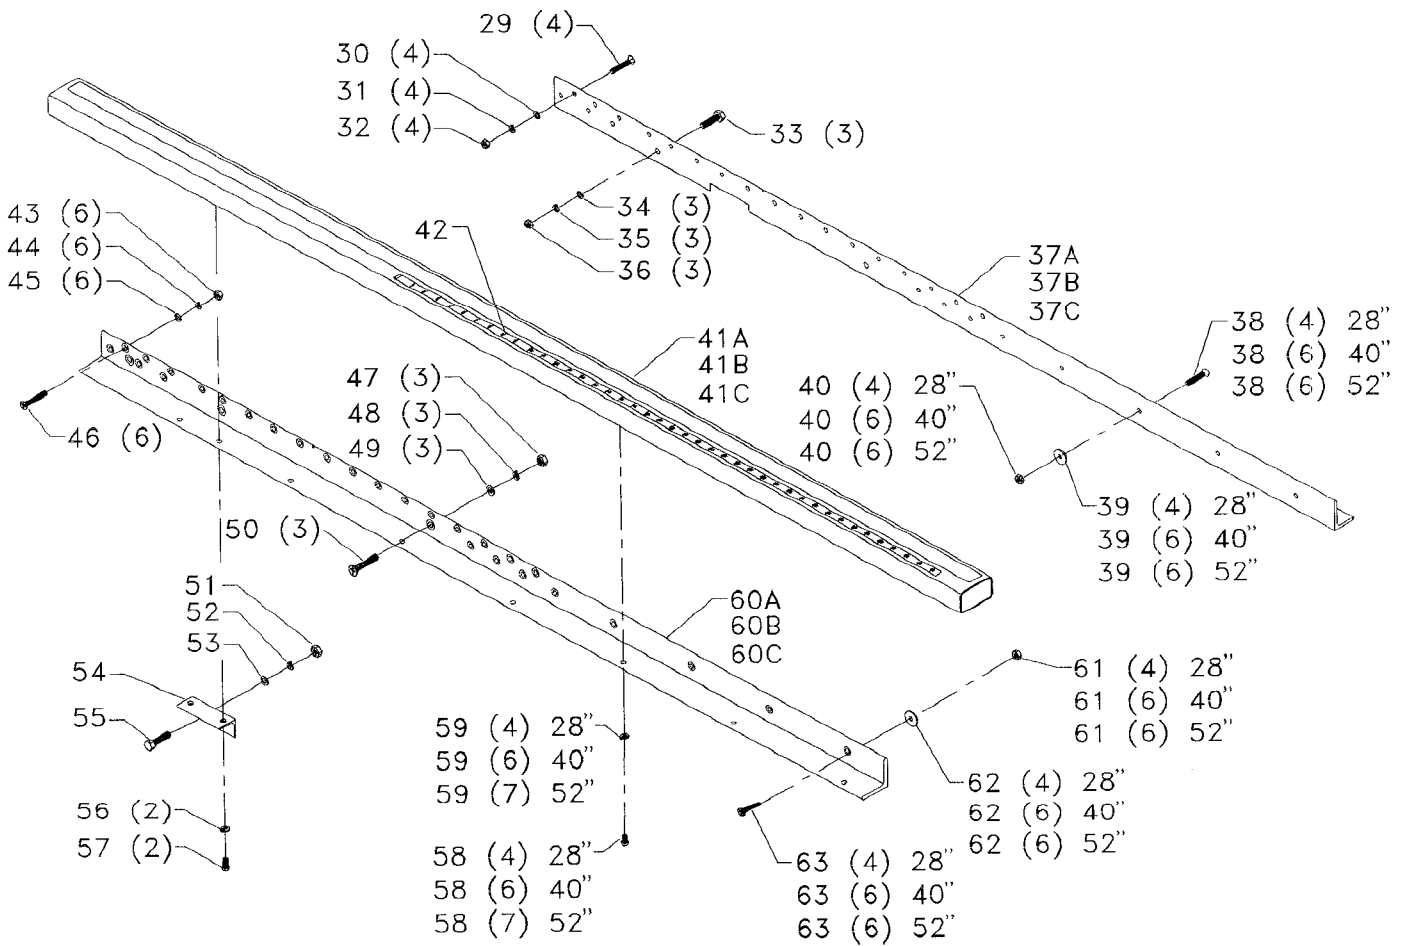

**BIESEMEYER® UNIVERSAL T-SQUARE®**

**FENCE SYSTEMS**

**MODEL 78-930 28" CAPACITY**

**MODEL 78-931 40" CAPACITY**

**MODEL 78-935 52" CAPACITY**

**CS-12**

Part No. 1349986

Revised 3-3-99

**78-929 RIGHT EXTENSION TABLE - 28" FENCE SYSTEM**  
**78-934 RIGHT EXTENSION TABLE - 40" FENCE SYSTEM**  
**78-938 RIGHT EXTENSION TABLE - 52" FENCE SYSTEM**

**78-951 STEEL SUPPORT LEGS (SET OF 2)**

**78-941 36" T-SQUARE<sup>®</sup> AUXILIARY FENCE**

## Parts List for J-78-930 Type 1

Item Number	Part Number	Description	Qty Required
37	1350137	REAR RAIL - 28	1
37	1350001	REAR RAIL - 40	1
37	1350135	REAR RAIL - 52	1
38	1350289	SCREW	4
39	1350290	FLAT WASHER	4
40	1350284	HEX NUT	4
41	1350139	TUBE ASSY - 28	1
41	1350004	TUBE ASSY - 40	1
41	1350133	TUBE ASSY - 52	1
42	79-056	12FT R-TAPE	1
42	79-056	12FT R-TAPE	1
43	1350284	HEX NUT	6
44	491957-00	LOCK WASHER	6
45	1350283	FLAT WASHER	6
46	1350282	SCREW	6
47	1350291	HEX NUT	3
48	1350288	LOCK WASHER	3
49	1350286	FLAT WASHER	3
50	1352011	SCREW	3
51	1350291	HEX NUT	1
52	1350288	LOCK WASHER	1
53	1350286	FLAT WASHER	1
54	1350124	SWITCH BRACKET	1
55	1350292	SCREW	1
56	491957-00	LOCK WASHER	2
57	1350294	SCREW	2
58	1350295	SCREW	4

## Parts List for J-78-930 Type 1

Item Number	Part Number	Description	Qty Required
59	491957-00	LOCK WASHER	4
60	1350138	FRONT RAIL - 28	1
60	1350000	FRONT RAIL - 40	1
60	1350134	FRONT RAIL - 52	1
61	1350284	HEX NUT	4
62	1350290	FLAT WASHER	4
63	1350289	SCREW	4
301	1350284	HEX NUT	4
302	1350283	FLAT WASHER	4
303	1350630	SCREW SELF TAP#8X1/2	8
304	1350289	SCREW	4
305	1350061	LEG ASSY WHITE	2
306	1350194	LEVELING ASSY	2
307	1350291	HEX NUT	2
401	1350260	KNOB	2
402	1350280	LOCK NUT	2
403	1350283	FLAT WASHER	2
404	1350280	LOCK NUT	2
405	1350178	BRACKET ASSY	2
406	1350303	SCREW	2
407	000000-00	No Longer Available	2
408	000000-00	No Longer Available	1
409	1350295	SCREW	1
410	000000-00	No Longer Available	1
411	1350298	COUPLING NUT	1
412	1350300	SCREW	8
413	1350302	SCREW	2