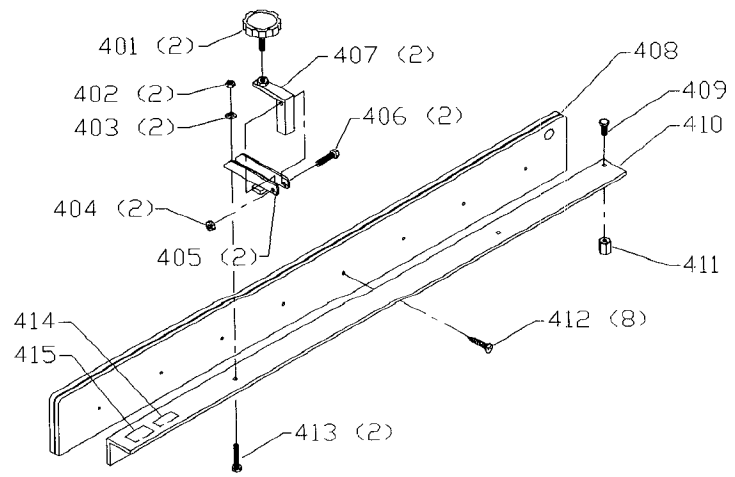

**BIESEMEYER® UNIVERSAL T-SQUARE®**

**FENCE SYSTEMS**

**MODEL 78-930 28" CAPACITY**

**MODEL 78-931 40" CAPACITY**

**MODEL 78-935 52" CAPACITY**

**CS-12**

Part No. 1349986

Revised 3-3-99

**78-929 RIGHT EXTENSION TABLE - 28" FENCE SYSTEM**  
**78-934 RIGHT EXTENSION TABLE - 40" FENCE SYSTEM**  
**78-938 RIGHT EXTENSION TABLE - 52" FENCE SYSTEM**

**78-951 STEEL SUPPORT LEGS (SET OF 2)**

**78-941 36" T-SQUARE<sup>®</sup> AUXILIARY FENCE**

## Parts List for J-78-930 Type 1

Item Number	Part Number	Description	Qty Required
37	1350137	REAR RAIL - 28	1
37	1350001	REAR RAIL - 40	1
37	1350135	REAR RAIL - 52	1
38	1350289	SCREW	4
39	1350290	FLAT WASHER	4
40	1350284	HEX NUT	4
41	1350139	TUBE ASSY - 28	1
41	1350004	TUBE ASSY - 40	1
41	1350133	TUBE ASSY - 52	1
42	79-056	12FT R-TAPE	1
42	79-056	12FT R-TAPE	1
43	1350284	HEX NUT	6
44	491957-00	LOCK WASHER	6
45	1350283	FLAT WASHER	6
46	1350282	SCREW	6
47	1350291	HEX NUT	3
48	1350288	LOCK WASHER	3
49	1350286	FLAT WASHER	3
50	1352011	SCREW	3
51	1350291	HEX NUT	1
52	1350288	LOCK WASHER	1
53	1350286	FLAT WASHER	1
54	1350124	SWITCH BRACKET	1
55	1350292	SCREW	1
56	491957-00	LOCK WASHER	2
57	1350294	SCREW	2
58	1350295	SCREW	4

## Parts List for J-78-930 Type 1

Item Number	Part Number	Description	Qty Required
59	491957-00	LOCK WASHER	4
60	1350138	FRONT RAIL - 28	1
60	1350000	FRONT RAIL - 40	1
60	1350134	FRONT RAIL - 52	1
61	1350284	HEX NUT	4
62	1350290	FLAT WASHER	4
63	1350289	SCREW	4
301	1350284	HEX NUT	4
302	1350283	FLAT WASHER	4
303	1350630	SCREW SELF TAP#8X1/2	8
304	1350289	SCREW	4
305	1350061	LEG ASSY WHITE	2
306	1350194	LEVELING ASSY	2
307	1350291	HEX NUT	2
401	1350260	KNOB	2
402	1350280	LOCK NUT	2
403	1350283	FLAT WASHER	2
404	1350280	LOCK NUT	2
405	1350178	BRACKET ASSY	2
406	1350303	SCREW	2
407	000000-00	No Longer Available	2
408	000000-00	No Longer Available	1
409	1350295	SCREW	1
410	000000-00	No Longer Available	1
411	1350298	COUPLING NUT	1
412	1350300	SCREW	8
413	1350302	SCREW	2