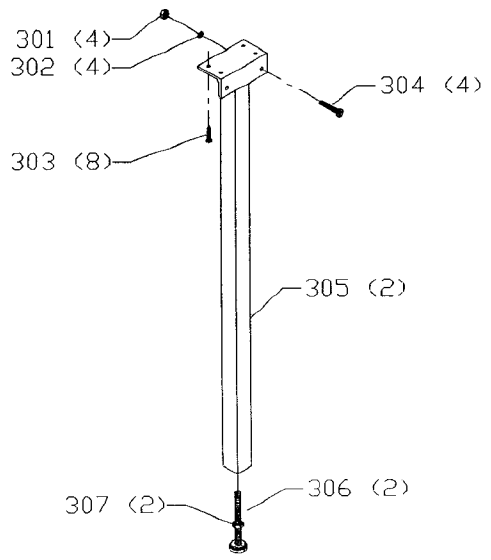

**BIESEMEYER® UNIVERSAL T-SQUARE®**

**FENCE SYSTEMS**

**MODEL 78-930 28" CAPACITY**

**MODEL 78-931 40" CAPACITY**

**MODEL 78-935 52" CAPACITY**

**CS-12**

Part No. 1349986

Revised 3-3-99

**78-929 RIGHT EXTENSION TABLE - 28" FENCE SYSTEM**  
**78-934 RIGHT EXTENSION TABLE - 40" FENCE SYSTEM**  
**78-938 RIGHT EXTENSION TABLE - 52" FENCE SYSTEM**

**78-951 STEEL SUPPORT LEGS (SET OF 2)**

**78-941 36" T-SQUARE<sup>®</sup> AUXILIARY FENCE**

## Parts List for J-78-930 Type 1

Item Number	Part Number	Description	Qty Required
37	1350137	REAR RAIL - 28	1
37	1350001	REAR RAIL - 40	1
37	1350135	REAR RAIL - 52	1
38	1350289	SCREW	4
39	1350290	FLAT WASHER	4
40	1350284	HEX NUT	4
41	1350139	TUBE ASSY - 28	1
41	1350004	TUBE ASSY - 40	1
41	1350133	TUBE ASSY - 52	1
42	79-056	12FT R-TAPE	1
42	79-056	12FT R-TAPE	1
43	1350284	HEX NUT	6
44	491957-00	LOCK WASHER	6
45	1350283	FLAT WASHER	6
46	1350282	SCREW	6
47	1350291	HEX NUT	3
48	1350288	LOCK WASHER	3
49	1350286	FLAT WASHER	3
50	1352011	SCREW	3
51	1350291	HEX NUT	1
52	1350288	LOCK WASHER	1
53	1350286	FLAT WASHER	1
54	1350124	SWITCH BRACKET	1
55	1350292	SCREW	1
56	491957-00	LOCK WASHER	2
57	1350294	SCREW	2
58	1350295	SCREW	4

## Parts List for J-78-930 Type 1

Item Number	Part Number	Description	Qty Required
59	491957-00	LOCK WASHER	4
60	1350138	FRONT RAIL - 28	1
60	1350000	FRONT RAIL - 40	1
60	1350134	FRONT RAIL - 52	1
61	1350284	HEX NUT	4
62	1350290	FLAT WASHER	4
63	1350289	SCREW	4
301	1350284	HEX NUT	4
302	1350283	FLAT WASHER	4
303	1350630	SCREW SELF TAP#8X1/2	8
304	1350289	SCREW	4
305	1350061	LEG ASSY WHITE	2
306	1350194	LEVELING ASSY	2
307	1350291	HEX NUT	2
401	1350260	KNOB	2
402	1350280	LOCK NUT	2
403	1350283	FLAT WASHER	2
404	1350280	LOCK NUT	2
405	1350178	BRACKET ASSY	2
406	1350303	SCREW	2
407	000000-00	No Longer Available	2
408	000000-00	No Longer Available	1
409	1350295	SCREW	1
410	000000-00	No Longer Available	1
411	1350298	COUPLING NUT	1
412	1350300	SCREW	8
413	1350302	SCREW	2