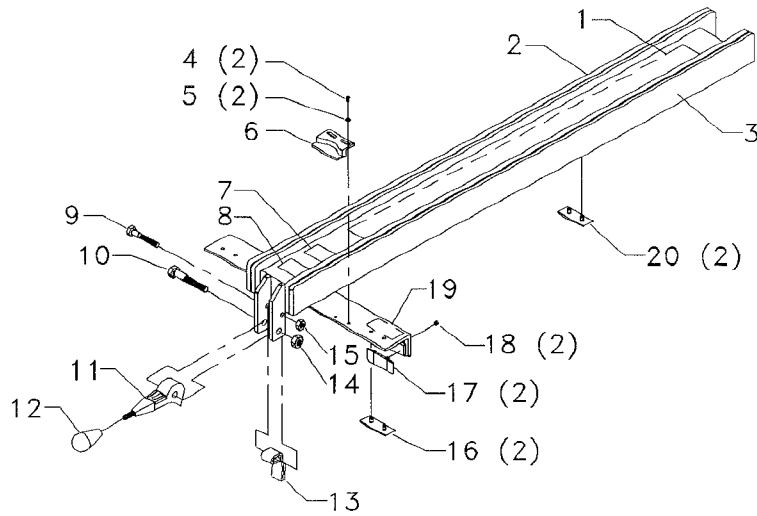

**BIESEMEYER® UNIVERSAL T-SQUARE®**

**FENCE SYSTEMS**

**MODEL 78-930 28" CAPACITY**

**MODEL 78-931 40" CAPACITY**

**MODEL 78-935 52" CAPACITY**

**CS-12**

Part No. 1349986

Revised 3-3-99

**78-929 RIGHT EXTENSION TABLE - 28" FENCE SYSTEM**  
**78-934 RIGHT EXTENSION TABLE - 40" FENCE SYSTEM**  
**78-938 RIGHT EXTENSION TABLE - 52" FENCE SYSTEM**

**78-951 STEEL SUPPORT LEGS (SET OF 2)**

**78-941 36" T-SQUARE<sup>®</sup> AUXILIARY FENCE**

## Parts List for J-78-930 Type 1

Item Number	Part Number	Description	Qty Required
37	1350137	REAR RAIL - 28	1
37	1350001	REAR RAIL - 40	1
37	1350135	REAR RAIL - 52	1
38	1350289	SCREW	4
39	1350290	FLAT WASHER	4
40	1350284	HEX NUT	4
41	1350139	TUBE ASSY - 28	1
41	1350004	TUBE ASSY - 40	1
41	1350133	TUBE ASSY - 52	1
42	79-056	12FT R-TAPE	1
42	79-056	12FT R-TAPE	1
43	1350284	HEX NUT	6
44	491957-00	LOCK WASHER	6
45	1350283	FLAT WASHER	6
46	1350282	SCREW	6
47	1350291	HEX NUT	3
48	1350288	LOCK WASHER	3
49	1350286	FLAT WASHER	3
50	1352011	SCREW	3
51	1350291	HEX NUT	1
52	1350288	LOCK WASHER	1
53	1350286	FLAT WASHER	1
54	1350124	SWITCH BRACKET	1
55	1350292	SCREW	1
56	491957-00	LOCK WASHER	2
57	1350294	SCREW	2
58	1350295	SCREW	4

## Parts List for J-78-930 Type 1

Item Number	Part Number	Description	Qty Required
59	491957-00	LOCK WASHER	4
60	1350138	FRONT RAIL - 28	1
60	1350000	FRONT RAIL - 40	1
60	1350134	FRONT RAIL - 52	1
61	1350284	HEX NUT	4
62	1350290	FLAT WASHER	4
63	1350289	SCREW	4
301	1350284	HEX NUT	4
302	1350283	FLAT WASHER	4
303	1350630	SCREW SELF TAP#8X1/2	8
304	1350289	SCREW	4
305	1350061	LEG ASSY WHITE	2
306	1350194	LEVELING ASSY	2
307	1350291	HEX NUT	2
401	1350260	KNOB	2
402	1350280	LOCK NUT	2
403	1350283	FLAT WASHER	2
404	1350280	LOCK NUT	2
405	1350178	BRACKET ASSY	2
406	1350303	SCREW	2
407	000000-00	No Longer Available	2
408	000000-00	No Longer Available	1
409	1350295	SCREW	1
410	000000-00	No Longer Available	1
411	1350298	COUPLING NUT	1
412	1350300	SCREW	8
413	1350302	SCREW	2