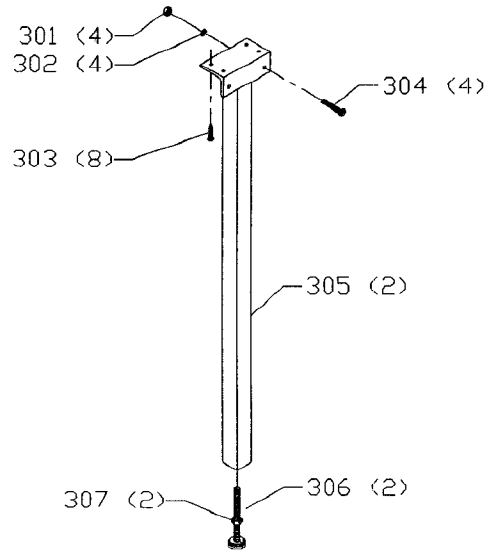

**78-929 RIGHT EXTENSION TABLE - 28" FENCE SYSTEM**  
**78-934 RIGHT EXTENSION TABLE - 40" FENCE SYSTEM**  
**78-938 RIGHT EXTENSION TABLE - 52" FENCE SYSTEM**

**78-952 STEEL SUPPORT LEGS (SET OF 2)**

**78-941 36" T-SQUARE<sup>®</sup> AUXILIARY FENCE**

## Parts List for J-79-010 Type 1

Item Number	Part Number	Description	Qty Required
1	000000-00	No Longer Available	1
2	1350093	BOARD KIT	1
3	1350093	BOARD KIT	1
4	1352033	SCREW	2
5	1352034	WASHER	2
6	1350017	CURSOR	1
7	000000-00	No Longer Available	1
8	1350078	NAMEPLATE	1
9	1350277	BOLT	1
10	1350278	SPECIAL SCREW	1
11	1350103	CAM HANDLE ASSY	1
12	1350050	KNOB	1
13	1350101	CAM FOOT ASSY	1
14	1350279	LOCK NUT	1
15	1350280	LOCK NUT	1
16	1350019	GLIDE PAD	2
17	1350051	GLIDE PAD	2
18	1350492	SET SCREW	2
19	1350079	DECAL	1
20	1350019	GLIDE PAD	2
33	1350285	SCREW	3
34	1350286	FLAT WASHER	3
35	1350288	LOCK WASHER	3
36	1350287	HEX NUT	3
37	1352631	REAR RAIL - 28	1
37	1350108	REAR RAIL - 40	1
37	1350131	REAR RAIL - 52	1

## Parts List for J-79-010 Type 1

Item Number	Part Number	Description	Qty Required
38	1350289	SCREW	6
39	1350290	FLAT WASHER	6
40	1350284	HEX NUT	6
41	1359083	TUBE ASSY	1
41	1350107	TUBE ASSY - 40	1
41	000000-00	No Longer Available	1
42	79-056	12FT R-TAPE	1
42	79-056	12FT R-TAPE	1
46	1350291	HEX NUT	3
47	1350288	LOCK WASHER	3
48	1350286	FLAT WASHER	3
49	1352011	SCREW	3
50	1350291	HEX NUT	1
51	1350288	LOCK WASHER	1
52	1350286	FLAT WASHER	1
53	1350124	SWITCH BRACKET	1
54	1350292	SCREW	1
55	491957-00	LOCK WASHER	2
56	1350294	SCREW	2
58	1350295	SCREW	7
59	491957-00	LOCK WASHER	7
60	1352632	FRONT RAIL	1
60	1350109	FRONT RAIL - 40	1
60	000000-00	No Longer Available	1
61	1350284	HEX NUT	6
62	1350290	FLAT WASHER	6
63	1350289	SCREW	6