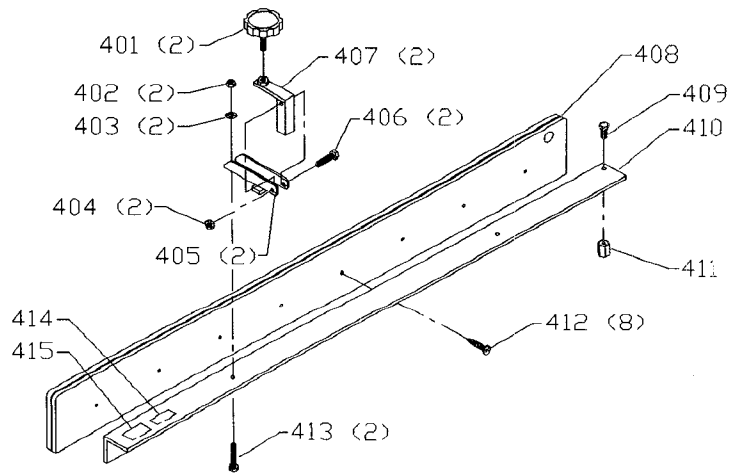

**78-929 RIGHT EXTENSION TABLE - 28" FENCE SYSTEM**  
**78-934 RIGHT EXTENSION TABLE - 40" FENCE SYSTEM**  
**78-938 RIGHT EXTENSION TABLE - 52" FENCE SYSTEM**

**78-952 STEEL SUPPORT LEGS (SET OF 2)**

**78-941 36" T-SQUARE<sup>®</sup> AUXILIARY FENCE**

## Parts List for J-79-010 Type 1

Item Number	Part Number	Description	Qty Required
1	000000-00	No Longer Available	1
2	1350093	BOARD KIT	1
3	1350093	BOARD KIT	1
4	1352033	SCREW	2
5	1352034	WASHER	2
6	1350017	CURSOR	1
7	000000-00	No Longer Available	1
8	1350078	NAMEPLATE	1
9	1350277	BOLT	1
10	1350278	SPECIAL SCREW	1
11	1350103	CAM HANDLE ASSY	1
12	1350050	KNOB	1
13	1350101	CAM FOOT ASSY	1
14	1350279	LOCK NUT	1
15	1350280	LOCK NUT	1
16	1350019	GLIDE PAD	2
17	1350051	GLIDE PAD	2
18	1350492	SET SCREW	2
19	1350079	DECAL	1
20	1350019	GLIDE PAD	2
33	1350285	SCREW	3
34	1350286	FLAT WASHER	3
35	1350288	LOCK WASHER	3
36	1350287	HEX NUT	3
37	1352631	REAR RAIL - 28	1
37	1350108	REAR RAIL - 40	1
37	1350131	REAR RAIL - 52	1

## Parts List for J-79-010 Type 1

Item Number	Part Number	Description	Qty Required
38	1350289	SCREW	6
39	1350290	FLAT WASHER	6
40	1350284	HEX NUT	6
41	1359083	TUBE ASSY	1
41	1350107	TUBE ASSY - 40	1
41	000000-00	No Longer Available	1
42	79-056	12FT R-TAPE	1
42	79-056	12FT R-TAPE	1
46	1350291	HEX NUT	3
47	1350288	LOCK WASHER	3
48	1350286	FLAT WASHER	3
49	1352011	SCREW	3
50	1350291	HEX NUT	1
51	1350288	LOCK WASHER	1
52	1350286	FLAT WASHER	1
53	1350124	SWITCH BRACKET	1
54	1350292	SCREW	1
55	491957-00	LOCK WASHER	2
56	1350294	SCREW	2
58	1350295	SCREW	7
59	491957-00	LOCK WASHER	7
60	1352632	FRONT RAIL	1
60	1350109	FRONT RAIL - 40	1
60	000000-00	No Longer Available	1
61	1350284	HEX NUT	6
62	1350290	FLAT WASHER	6
63	1350289	SCREW	6