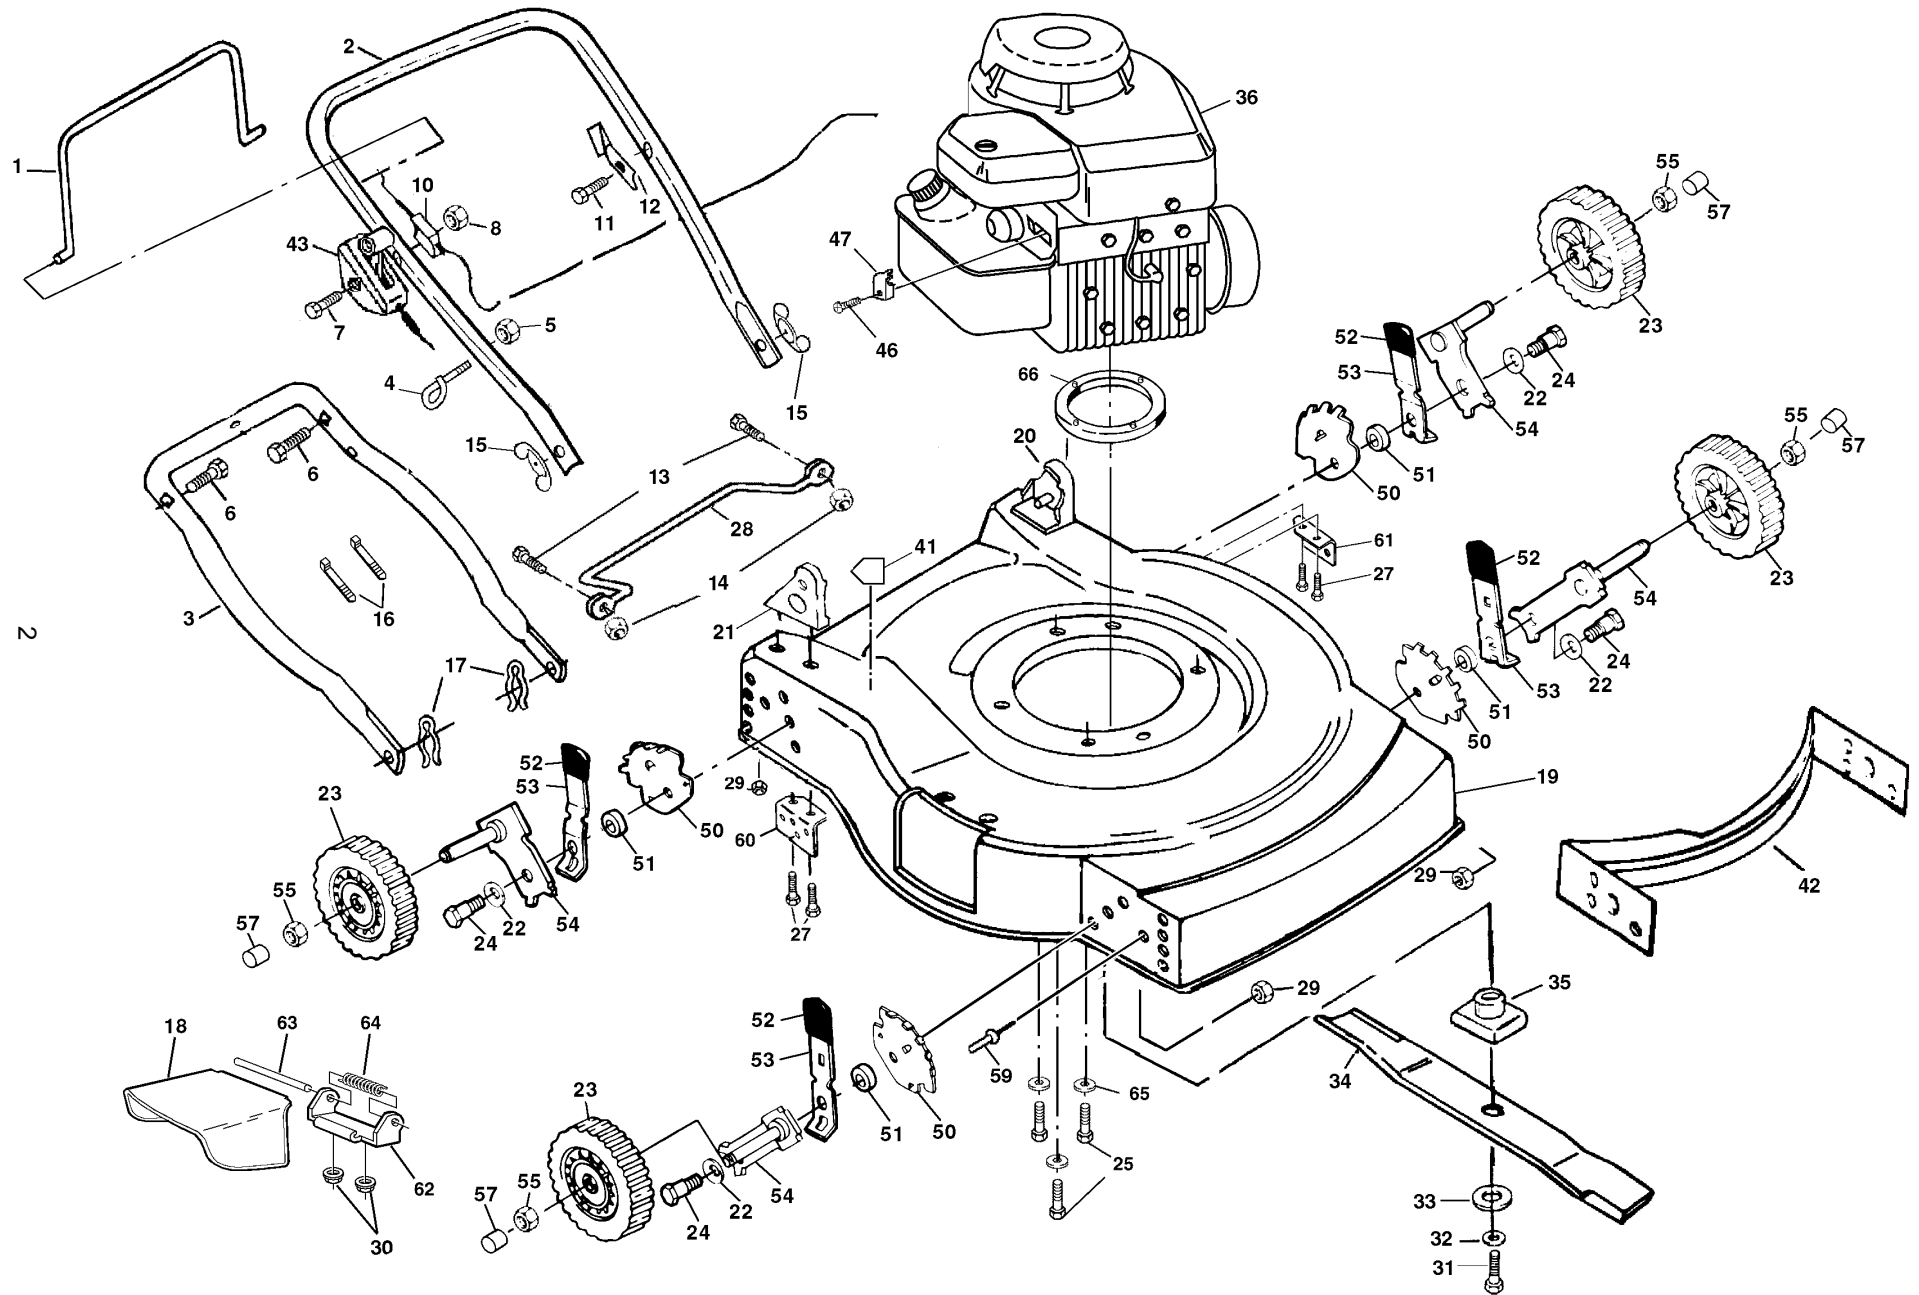

ROTARY LAWN MOWER -- MODEL NUMBER JET50 (JET50R) - PRODUCT NUMBER 954 17 00-32

ROTARY LAWN MOWER - - MODEL NUMBER JET50 (JET50R) - PRODUCT NUMBER 954 17 00-32

KEY NO.	PART NO.	DESCRIPTION
1	532 13 16-96	Control Bar
2	532 16 87-30	Upper Handle
3	532 15 34-06	Lower Handle
4	532 17 95-85	Rope Guide
5	532 13 20-04	Locknut 1/4-20
6	532 13 19-59	Handle Bolt 5/16-18 x 1-3/4
7	532 14 49-29	Hex Washer Head Screw 1/4-20 x 2.12
8	532 13 20-04	Nut, Hex 1/4-20
10	532 13 08-61	Engine Zone Control Cable
11	532 75 06-34	Hex Washer Head Screw #10-24 x 1/2
12	532 12 51-62	Up-Stop Bracket
13	532 08 58-25	Screw
14	532 06 91-80	Nut
15	532 12 86-38	Steel Wingnut 5/16-18
16	532 06 64-26	Wire Tie
17	532 05 17-93	Hairpin Cotter
18	532 75 01-49	Discharge Guard
19	532 18 08-61	Housing Assembly Kit (Includes #42)
20	532 17 09-77	Handle Bracket Assembly (Left)
21	532 17 09-75	Handle Bracket Assembly (Right)
22	532 06 23-35	Belleville Washer
23	532 80 00-60	Wheel & Tire Assembly
24	532 14 27-48	Shoulder Bolt
25	532 85 09-99	Hex Head Thread Rolling Screw 3/8-16 x 2
27	532 14 97-41	Thread Cutting Screw 5/16-18 x 3/4
28	532 15 41-47	Foot Guard
29	532 75 15-92	Locknut 3/8-16
30	532 06 36-01	Nut 1/4-20
31	532 85 10-84	Hex Head Screw 3/8-24 x 1-3/8 Gr. 8
32	532 85 02-63	Helical Lockwasher 3/8
33	532 85 10-74	Hardened Washer

NOTE: All component dimensions given in U.S. inches.
1 inch = 25.4 mm

* Order parts from engine manufacturer