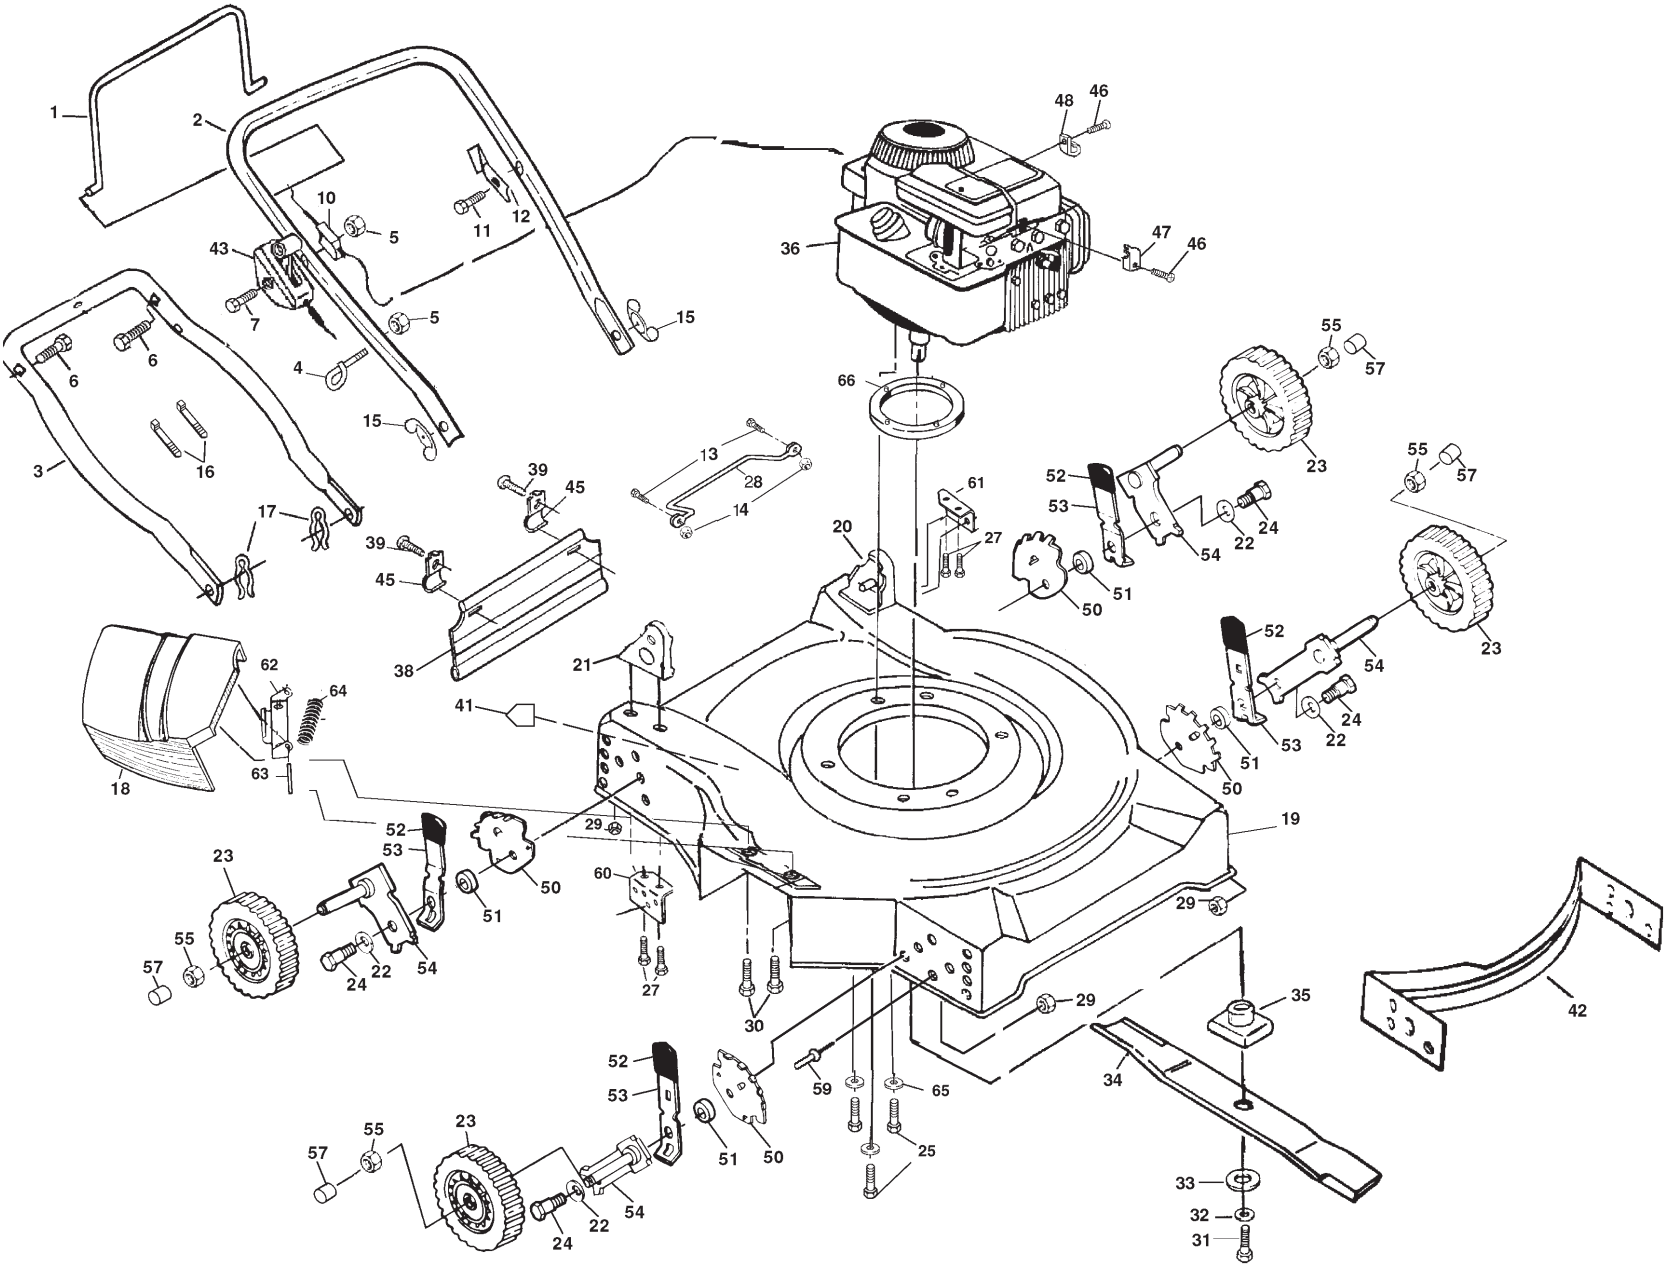

REPAIR PARTS

ROTARY LAWN MOWER MODEL NO. JET50M PRODUCT NO. 954 17 00-32

REPAIR PARTS

ROTARY LAWN MOWER MODEL NO. JET50M PRODUCT NO. 954 17 00-32

KEY NO.	PART NO.	DESCRIPTION	KEY NO.	PART NO.	DESCRIPTION
1	532086902	Control Bar	38	532140543	Order parts from engine manufacturer
2	532165694	Upper Handle	39	532750097	Rear Skirt
3	532157082	Lower Handle	41	532145494	Hex Washer Head Screw #10-24 x .50
4	532132001	Rope Guide	42	532147062	Decal, Danger
5	532063601	Locknut 1/4-20	43	532851462	Front Baffle
6	532131959	Handle Bolt 5/16-18 x 1-3/4	45	532125207	Throttle Control
7	532158755	Hex Washer Head Screw 1/4-20 x 2.12	46	532083816	Skirt Brackets
10	532130861	Engine Zone Control Cable	47	532111190	Screw #10
11	532750097	Hex Washer Head Screw #10-24 x 1/2	48	532087930	* Clamp
12	532125162	Up-Stop Bracket	50	532139901	Throttle Clip
13	532085825	Screw	51	532146630	Wheel Adjusting Bracket
14	532069180	Nut	52	532087877	Spacer
15	532128638	Steel Wingnut 5/16-18	53	532141730	Selector Knob
16	532066426	Wire Tie	54	532149857	Selector Spring
17	532051793	Hairpin Cotter	55	532083923	Axle Arm Assembly
18	532750149	Discharge Guard	57	532800090	Locknut
19	532173862	Housing Assembly Kit (Includes #42)	59	532128415	Hubcap
20	532170977	Handle Bracket Assembly (Left)	60	532125424	Pop Rivet
21	532170975	Handle Bracket Assembly (Right)	61	532125423	Handle Support Bracket (Right)
22	532062335	Belleville Washer	62	532087593	Handle Support Bracket (Left)
23	532800060	Wheel & Tire Assembly	63	532147286	Housing Bracket
24	532142748	Shoulder Bolt	64	532087589	Hinge Rod
25	532850999	Hex Head Thread Rolling Screw 3/8-16 x 2	65	532053998	Torsion Spring
27	532149741	Thread Cutting Screw 5/16-18 x 3/4	66	532701313	Washer
28	532154147	Foot Guard	--	532125046	Engine Spacer Ring
29	532751592	Locknut 3/8-16	—	532163073	Rear Baffle (Not Shown)
30	874930416	Hex Head Bolt 1/4-20	—	532163074	Operator's Manual (Sandinavian)
31	532851084	Hex Head Screw 3/8-24 x 1-3/8 Gr. 8			Operator's Manual (European)
32	532850263	Helical Lockwasher 3/8			
33	532851074	Hardened Washer			
34	531006063	20" Blade			
35	532850977	Blade Adapter			
36	— — — — —	*Engine - Briggs & Stratton Model No. 9D902			