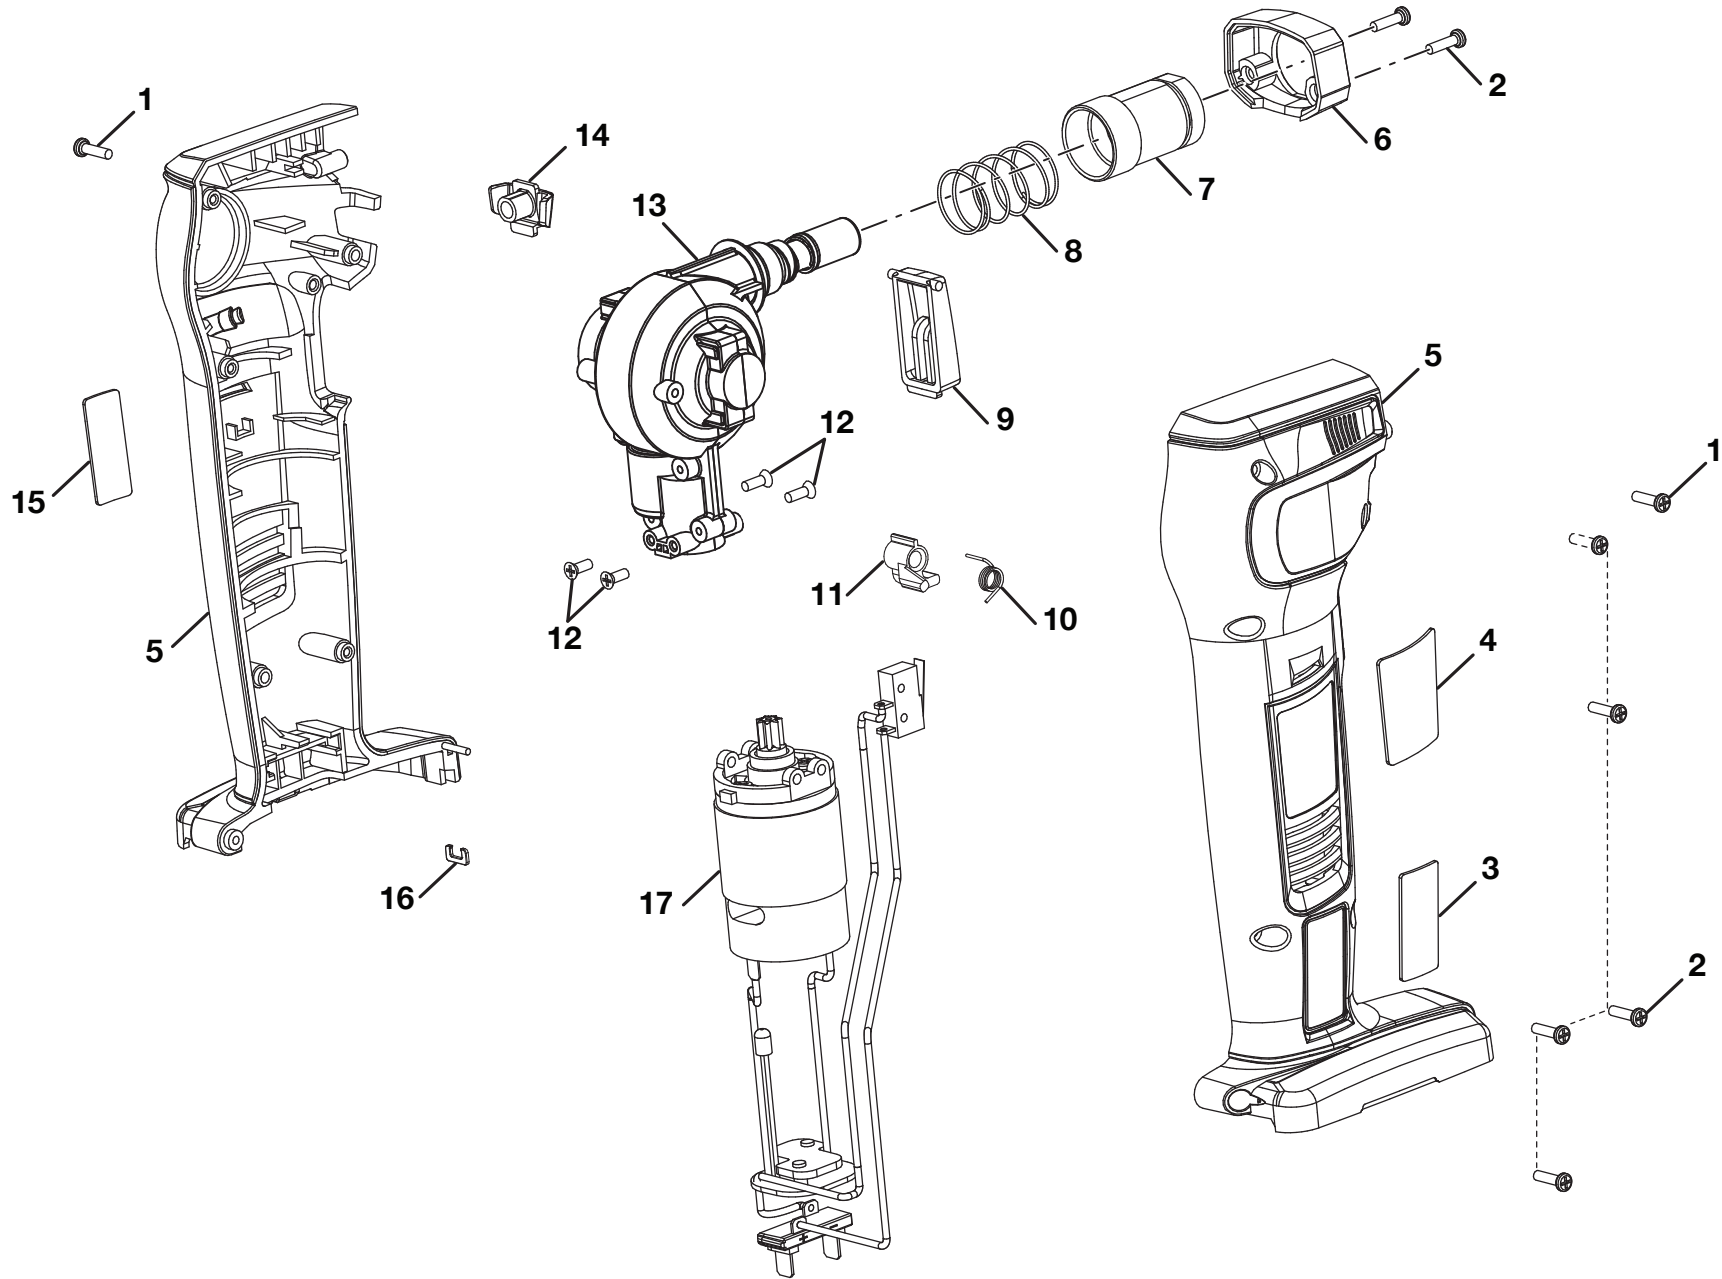

RYOBI 12 VOLT AUTO HAMMER – MODEL NUMBER JG001

RYOBI 12 VOLT AUTO HAMMER – MODEL NUMBER JG001

The model number will be found on a label attached to the motor housing. Always mention the model number in all correspondence regarding your **12 VOLT AUTO HAMMER** or when ordering parts.

PARTS LIST

KEY NO.	PART NUMBER	DESCRIPTION	QTY	KEYPART NO.NUMBER	DESCRIPTION	QTY
1	660230011	Screw (M3 x 10 mm)	2	15 940114191	Logo Label	1
2	660570004	Screw (M3 x 14 mm)	7	16 632340001	Housing Clip	1
3	940221157	Warning Label	1	17 201454001	Motor Assembly	1
4	940032121	Data Label	1			
5	201449001	Housing Assembly	1			
6	521267001	Front Cap	1			
7	201453001	Top Cover Assembly	1			
8	692182001	Sleeve Spring	1			
9	521264001	Switch Trigger	1			
10	692181001	Torsion Spring	1			
11	521265001	Switch Lever	1			
12	660836001	Screw (M3 x 8 mm)	4			
13	201452001	Gear Housing Assembly	1			
14	521266001	LED Cover	1			
				Not Shown:		
				140109009	Charger	1
				130503005	Battery Pack	1
				902453001	Tool Bag	1
				987000863	Operator's Manual (961067301)	
				1-30-12 (REV:02)		