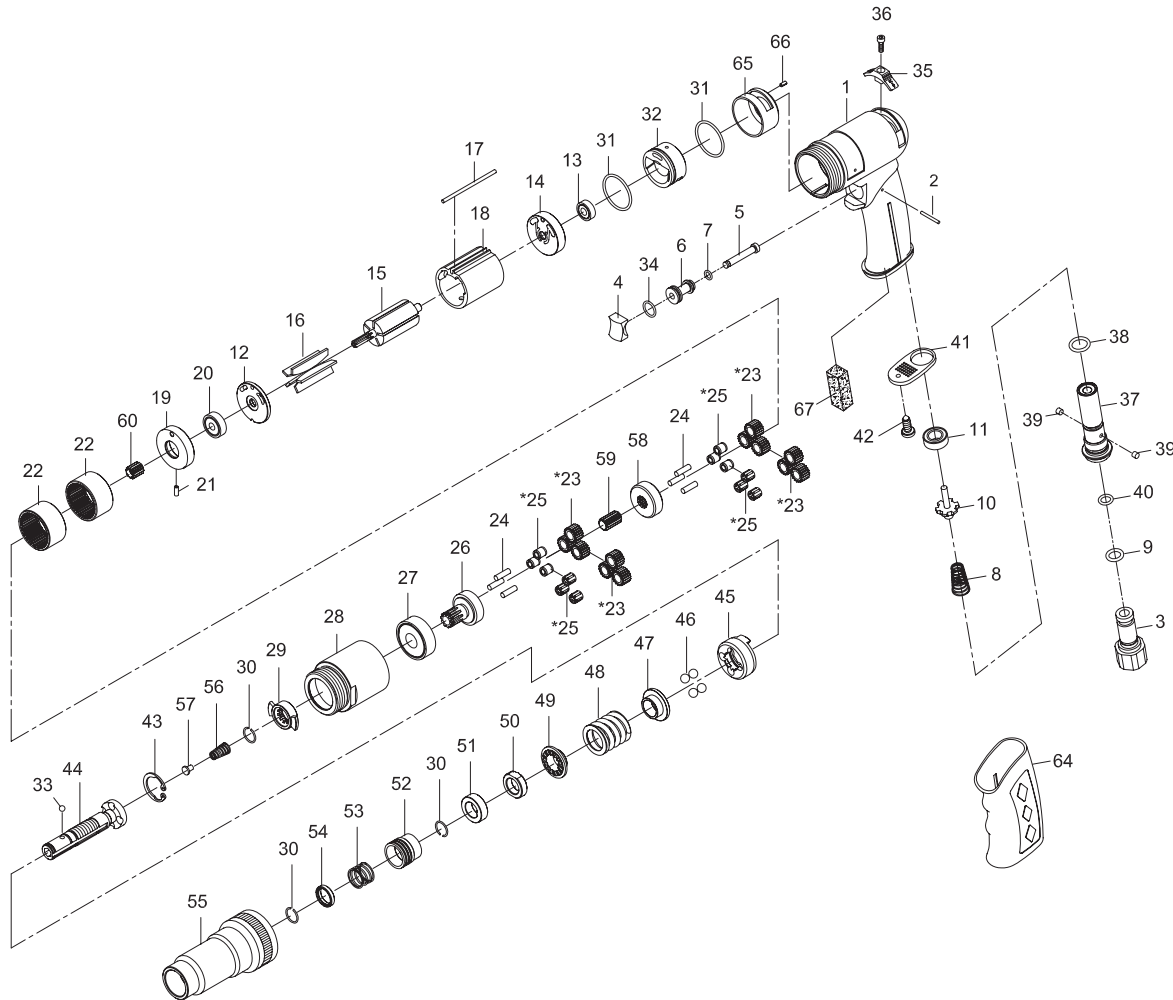

# JSM-8372

## 1/4" Air Screwdriver- Adjustable Clutch

Stock No. JSM-8372

Index Part No	Description	Qty
1	JSM7572-01 .. Motor Housing .....	1
2	JSM7572-02 .. Pin (2x18.8) .....	1
3	JSM7572-03 .. Air Inlet.....	1
4	JSM7572-04 .. Trigger.....	1
5	JSM7572-05 .. Valve Stem.....	1
6	JSM7572-06 .. Valve Bushing.....	1
7	40333 .. O-Ring (6x1.5) .....	1
8	73108 .. Spring.....	1
9	JSM5252-09 .. O-Ring (9.8x1.9) .....	1
10	JSM7572-146 Valve Stem.....	1
11	JSM7572-145 Rubber Spacer.....	1
12	80214 .. End Plate .....	1

Index Part No	Description	Qty
13	BB-696ZZ .. Ball Bearing (696ZZ).....	1
14	JSM7572-14 ..Rear End Plate.....	1
15	80215.....Rotor .....	1
16	JSM7572-16 ..Rotor Blades .....	5
17	JSM7572-17 ..Pin (2.5x55).....	1

Parts List continued on back

To order parts, call our service department at 800-274-6848 between 7:30 a.m. and 5:30 p.m. (CST), Monday through Friday. Having the Model Number and Serial Number will allow us to serve you quickly and accurately.