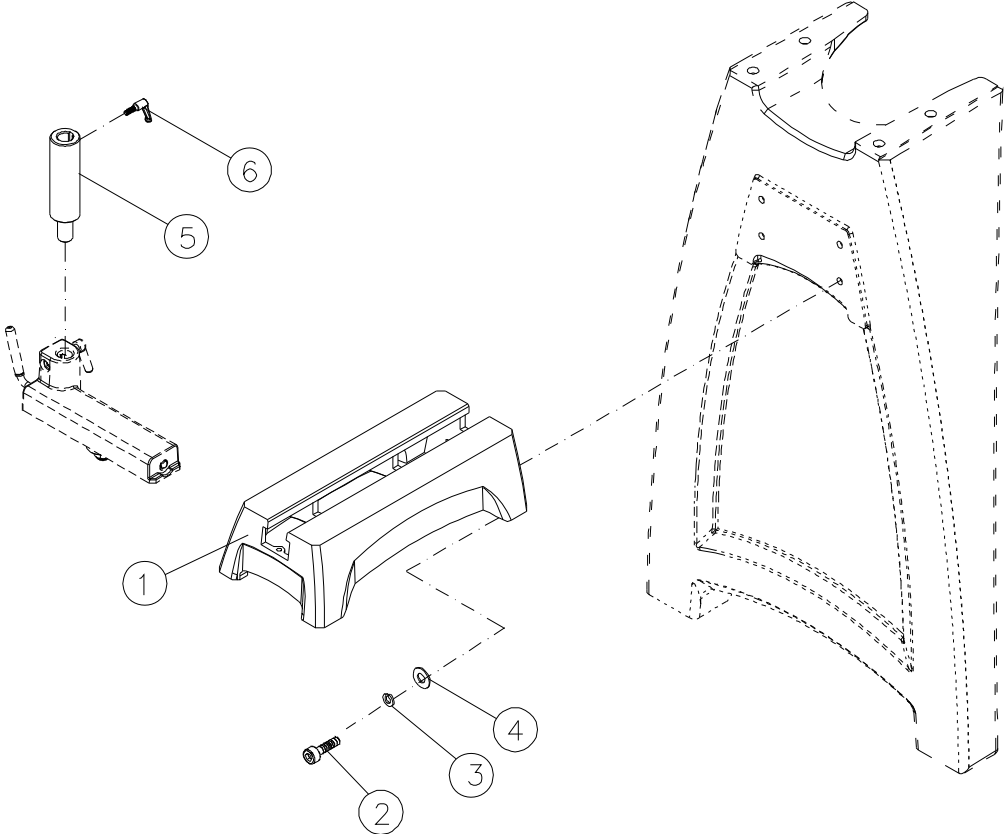

16.4.1 JWL-1440VS Extension Bed Assembly (OPTIONAL) – Exploded View

16.4.2 JWL-1440VS Extension Bed Assembly (OPTIONAL) – Parts List

Index No.	Part No.	Description	Size	Qty
.....	719401	20" Extension Bed w/ Post (includes #1 thru 6)	.....	1
1	JWL1440-301	Extension Bed	20"	1
2	TS-0209071	Socket Head Cap Screw	3/8"-16x1-1/2"	4
3	TS-0720091	Lock washer	3/8"	4
4	TS-0680041	Flat Washer	3/8"	4
5	3520B-310	Extension Post	.....	1
6	6294763	Locking Handle	.....	1