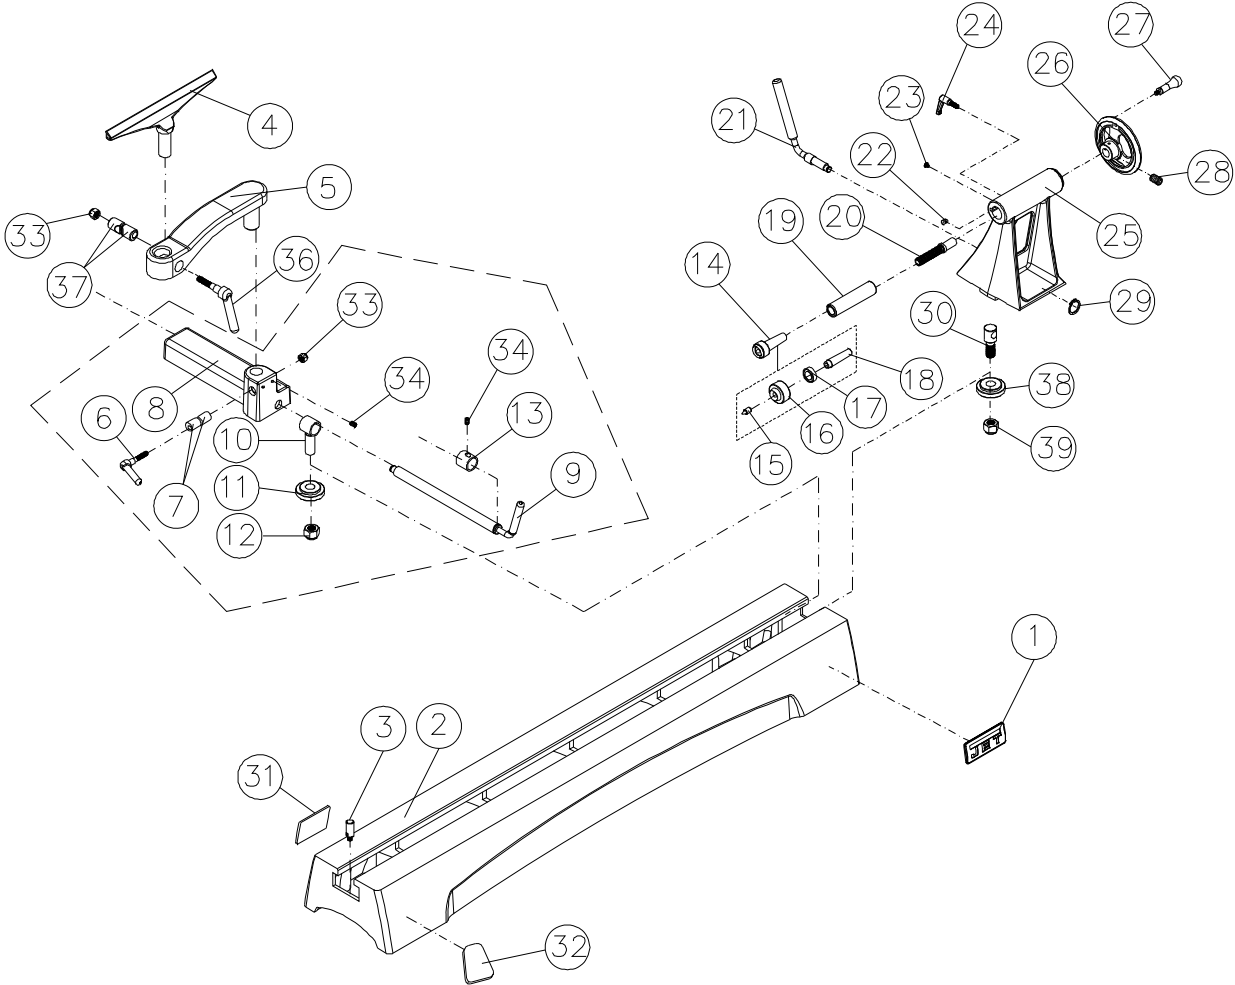

16.2.1 JWL-1440VS Bed Assembly – Exploded View

16.2.2 JWL-1440VS Bed Assembly – Parts List

Index No.	Part No.	Description	Size	Qty
1	JET-113	JET Nameplate		1
2	JWL1440-202	Bed		1
3	JWL1440-203	Stud		2
4	JWL1442-205	Tool Rest	12"	1
5	JWL1440-205	Tool Rest Extension		1
	JWL1440-TBA	Tool Rest Base Assembly (includes #6 thru 13, 33, 34)		1
6	JWL1440-206	Handle		1
7	JWL1440-207	Tool Rest Lock Bushing Set		1
8	JWL1440-208	Tool Rest Base		1
9	JWL1442-210A	Tool Support Rod		1
10	JWL1442-128	Clamp Bolt		1
11	JWL1442-154	Clamp		1
12	TS-0650081	Nylon Nut	3/4"-10	1
13	JWL1440-213	Bushing		1
14	708331	Live Center Assembly (includes #15 thru 18)		1
15	JML-52A	Center Point for Live Center		1
16	JML-52	Live Center Head		1
17	BB-6002ZZ	Ball Bearing	6002ZZ	1
18	JML-54	Live Center Shaft		1
	JWL1440-TA	Tailstock Assembly (includes #19 thru 30, 38, 39)		1
19	JWL1440-219	Quill	MT-2	1
20	JWL1440-220	Lead Screw		1
21	JWL1440-221	Tailstock Rod		1
22	JWL1221VS-227	Key		1
23	TS-0253032	Socket Head Button Screw	#10-32x1/2"	1
24	JML-59A	Tailstock Lock Handle		1
25	JWL1440-225	Tailstock Casting		1
26	JWL1440-226	Handwheel		1
27	JWL1442-211	Handle		1
28	TS-0267041	Set Screw	1/4"-20x 3/8"	2
29	JWL1440-229	C-Ring	S-12	1
30	JWL1440-230	Bolt		1
31	JWL1440-231	ID Label		1
32	JWL1221VS-211	Warning Label		1
33	TS-0570031	Hex Nut	3/8"	2
34	TS-0267021	Set Screw	1/4"-20x1/4"	4
36	JWL1440-206	Handle		1
37	JWL1440-207	Tool Rest Lock Bushing Set		1
38	JWL1442-154	Clamp		1
39	TS-0650081	Nylon Nut	3/4"-10	1