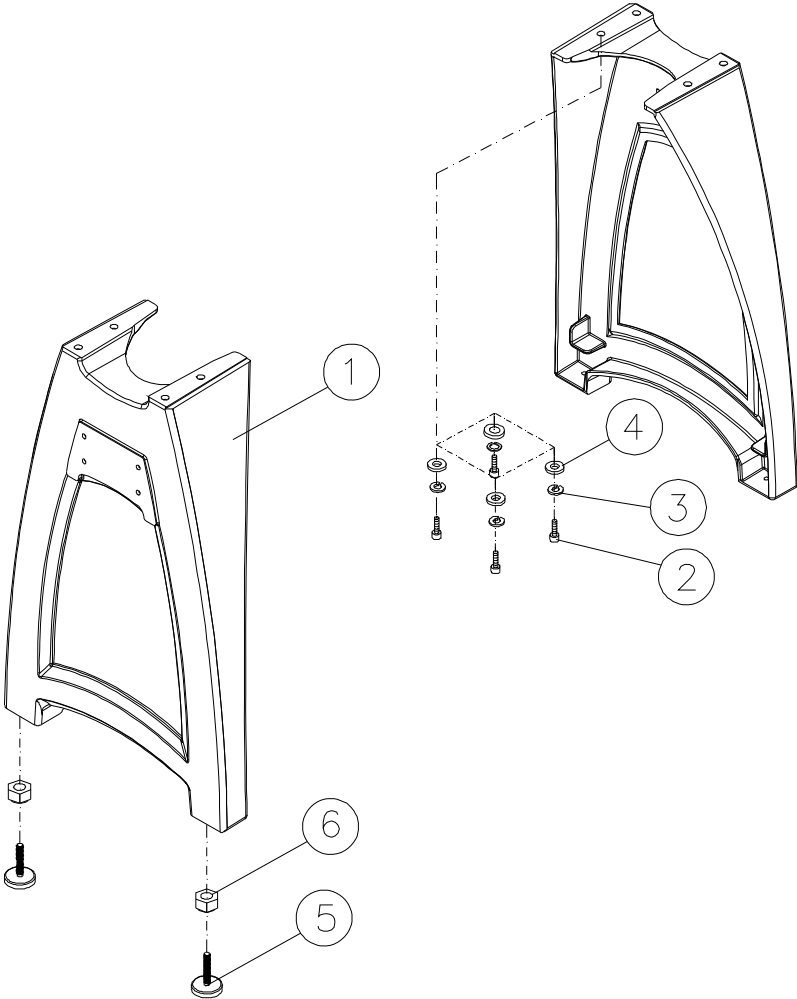

16.2.1 JWL-1440VS Bed Assembly – Exploded View

16.2.2 JWL-1440VS Bed Assembly – Parts List

Index No.	Part No.	Description	Size	Qty
1	JET-113	JET Nameplate		1
2	JWL1440-202	Bed		1
3	JWL1440-203	Stud		2
4	JWL1442-205	Tool Rest	12"	1
5	JWL1440-205	Tool Rest Extension		1
	JWL1440-TBA	Tool Rest Base Assembly (includes #6 thru 13, 33, 34)		1
6	JWL1440-206	Handle		1
7	JWL1440-207	Tool Rest Lock Bushing Set		1
8	JWL1440-208	Tool Rest Base		1
9	JWL1442-210A	Tool Support Rod		1
10	JWL1442-128	Clamp Bolt		1
11	JWL1442-154	Clamp		1
12	TS-0650081	Nylon Nut	3/4"-10	1
13	JWL1440-213	Bushing		1
14	708331	Live Center Assembly (includes #15 thru 18)		1
15	JML-52A	Center Point for Live Center		1
16	JML-52	Live Center Head		1
17	BB-6002ZZ	Ball Bearing	6002ZZ	1
18	JML-54	Live Center Shaft		1
	JWL1440-TA	Tailstock Assembly (includes #19 thru 30, 38, 39)		1
19	JWL1440-219	Quill	MT-2	1
20	JWL1440-220	Lead Screw		1
21	JWL1440-221	Tailstock Rod		1
22	JWL1221VS-227	Key		1
23	TS-0253032	Socket Head Button Screw	#10-32x1/2"	1
24	JML-59A	Tailstock Lock Handle		1
25	JWL1440-225	Tailstock Casting		1
26	JWL1440-226	Handwheel		1
27	JWL1442-211	Handle		1
28	TS-0267041	Set Screw	1/4"-20x 3/8"	2
29	JWL1440-229	C-Ring	S-12	1
30	JWL1440-230	Bolt		1
31	JWL1440-231	ID Label		1
32	JWL1221VS-211	Warning Label		1
33	TS-0570031	Hex Nut	3/8"	2
34	TS-0267021	Set Screw	1/4"-20x1/4"	4
36	JWL1440-206	Handle		1
37	JWL1440-207	Tool Rest Lock Bushing Set		1
38	JWL1442-154	Clamp		1
39	TS-0650081	Nylon Nut	3/4"-10	1

16.3.1 JWL-1440VS Leg Set – Exploded View

16.3.2 JWL-1440VS Leg Set – Parts List

Index No.	Part No.	Description	Size	Qty
.....	719402	JWL-1440VS Leg Set (includes #1 thru 6)	1
1	JWL1440-401	Leg	2
2	TS-0208071	Socket Head Cap Screw	5/16"-18x1-1/4"	8
3	TS-0720081	Lock Washer	5/16"	8
4	TS-0680031	Flat Washer	5/16"	8
5	JWL1642-206	Adjustable Foot	3/8"	4
6	TS-0561031	Hex Nut	3/8"-16	4
.....	JWL1440-HP1	Hardware Package (includes #2,3,4)	4