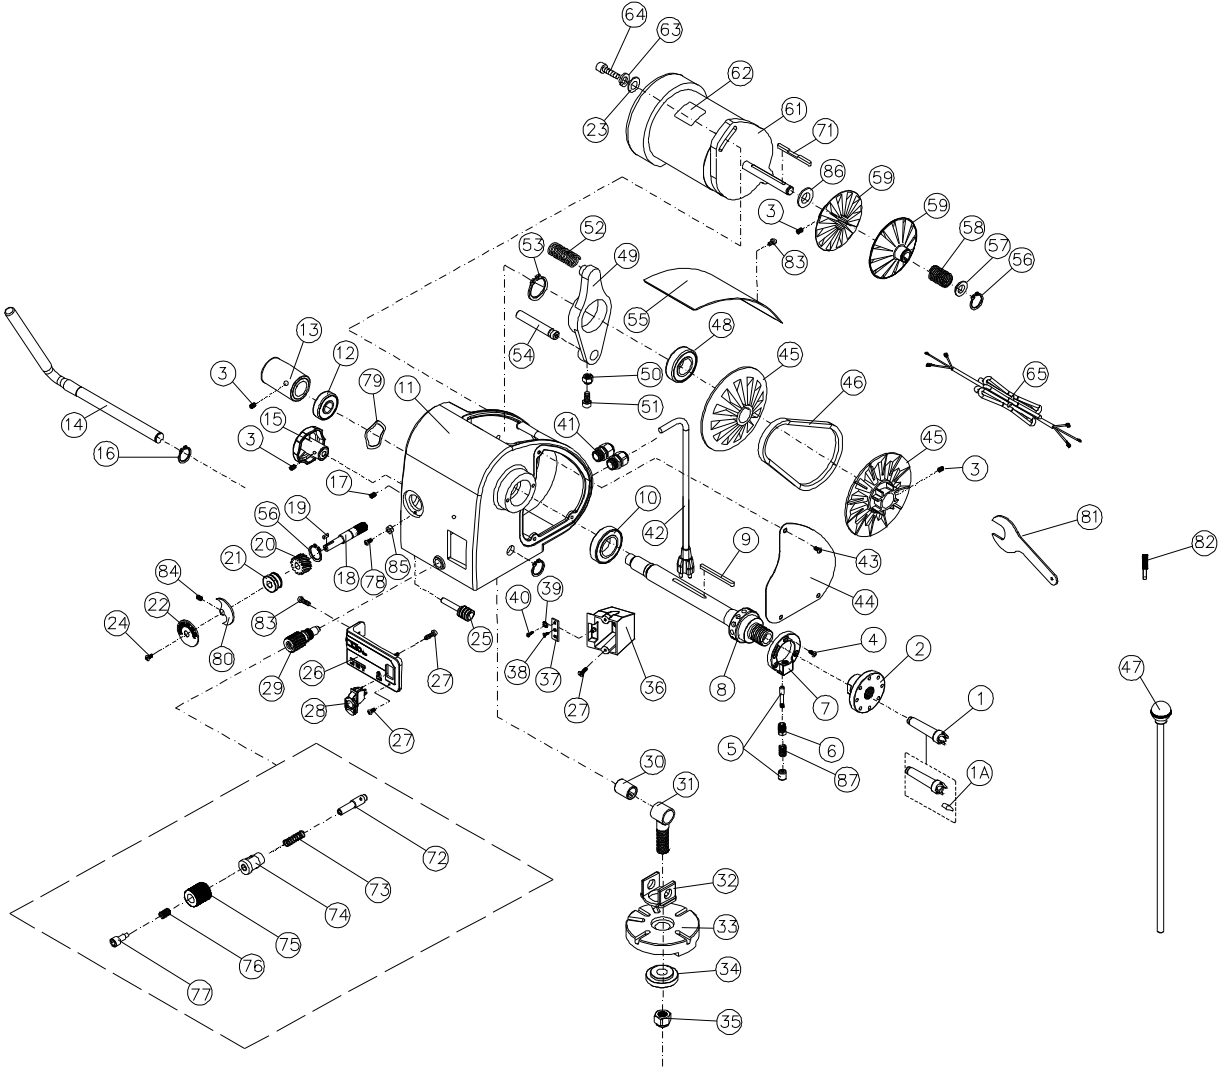

16.0 Replacement Parts

Replacement parts are listed on the following pages. To order parts or reach our service department, call 1-800-274-6848 Monday through Friday, 8:00 a.m. to 5:00 p.m. CST. Having the Model Number and Serial Number of your machine available when you call will allow us to serve you quickly and accurately.

16.1.1 JWL-1440VS Headstock Assembly – Exploded View