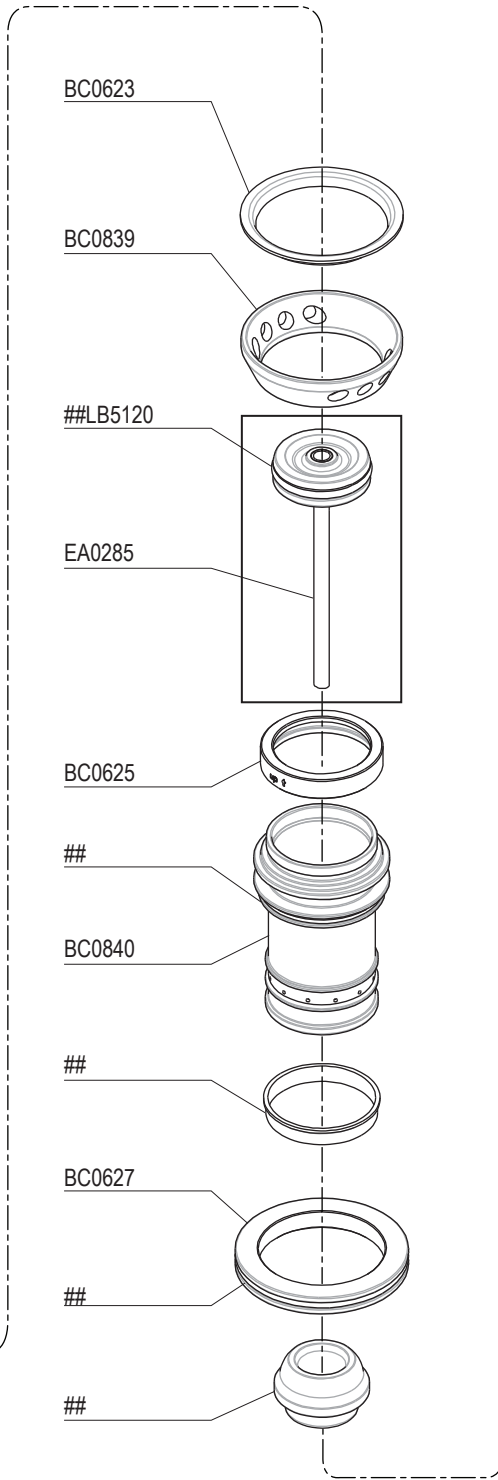

= Contents of YK0869 Repair Kit
= Contents Of YK0824 Repair Kit

Tool #
10P0001N