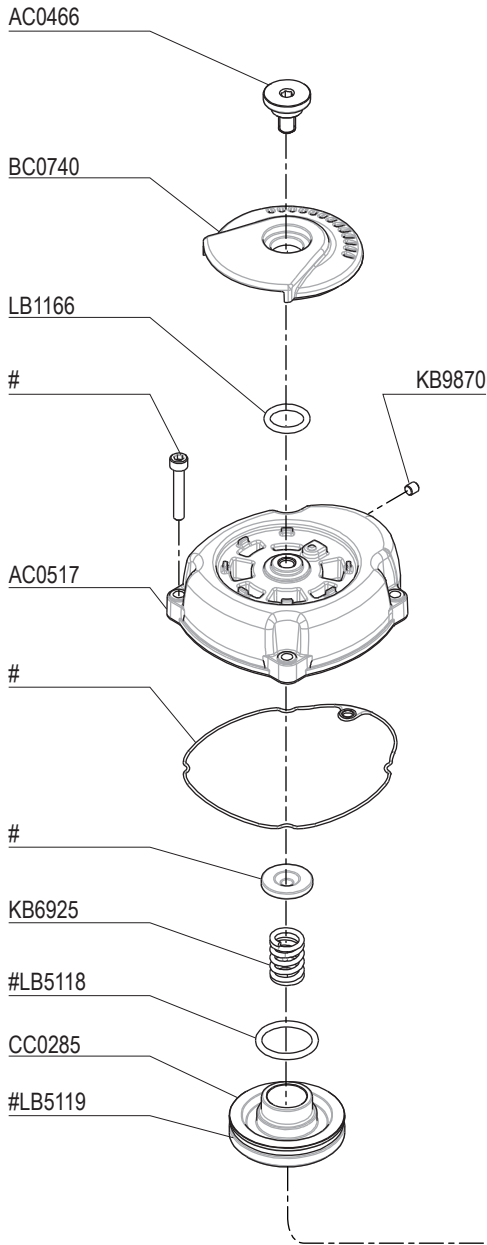

= Contents of YK0869 Repair Kit
= Contents Of YK0824 Repair Kit

Tool #
10P0001N