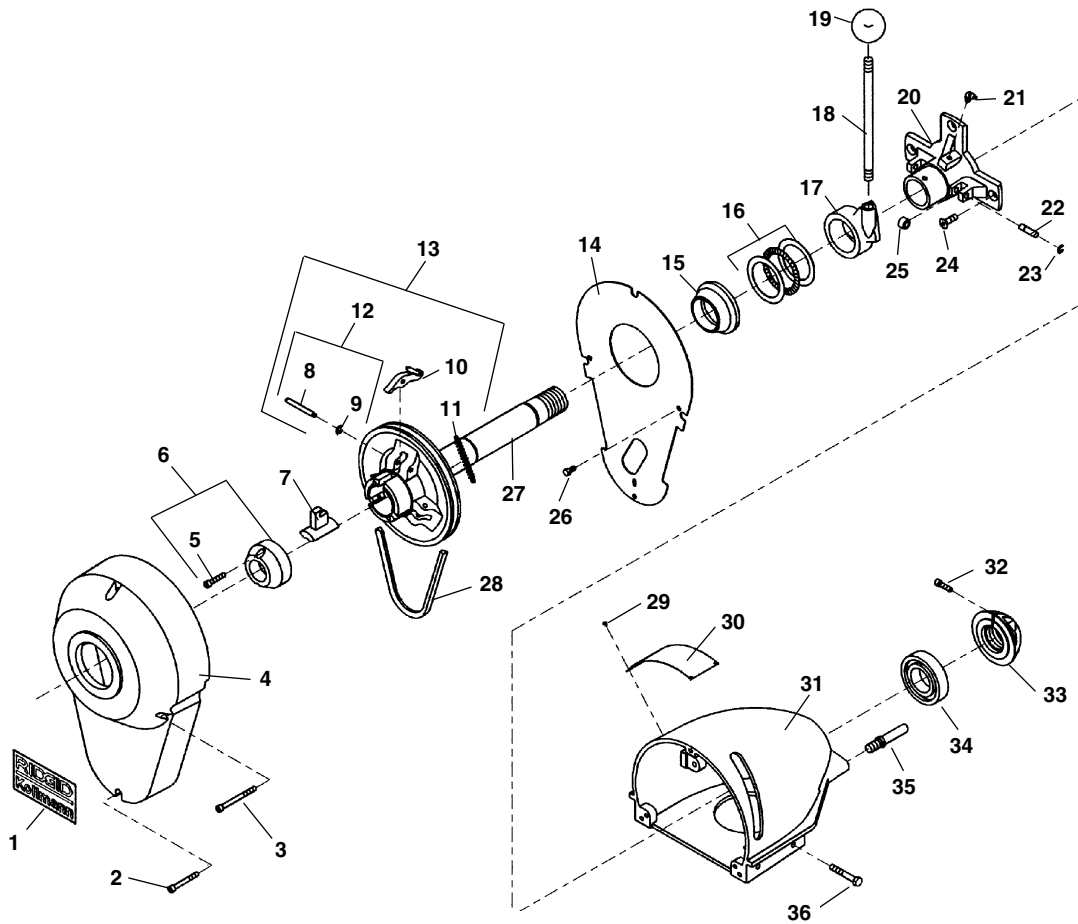

Main Components

**NOTE: Order parts by Catalog Number Only.
DO NOT order by Reference Number.**

Ref. No.	Catalog No.	Description	Ref. No.	Catalog No.	Description
1	23657	Label (K-75A)	18	59575	Clutch Handle
	24102	Label (K-75B)	19	59585	Clutch Knob
	23662	Label (K-1500A)	20	23552	Main Bearing
	24097	Label (K-1500B)	20	45247	Main Bearing (SP Models Only)
	45232	Label (SP Models Only)	21	89815	Grease Fittings
2	44510	Screw	22	23592	Pin (2)
3	23652	Screw (3)	23	34175	Retaining Ring (2)
4	23547	Front Guard	24	68875	Screw (3)
5	84425	Screw (2)	25	61015	Roller (2)
6	59500	Nose Piece (Incl. Ref. #29)	26	60265	Screw (2)
7	59330	Jaw Assembly (K-75) 5/8" Cable	27	23562	Pulley & Shaft Assembly
	59325	Jaw Assembly (K-75/K-1500) 7/8" Cable	28	23577	V-Belt
	59320	Jaw Assembly (K-1500) 1 1/4" Cable	29	76730	Screw (6)
8	90105	Pin (3)	30	23632	Warning Label
9	78780	Retaining Ring		45282	Warning Label (SP Models Only)
10	59530	Rocker Arm Set	31	23542	Body
11	60155	Spring (3)	32	60910	Screw
12	60150	Rocker Arm Pin	33	60935	Lock & Adj. Nut (Incl. #2)
13	60145	Rocker Arm Kit	34	60930	Ball Bearing
14	23567	Inside Guard	35	59580	Guide Hose Pin (2)
15	23572	Clutch Cone	36	87405	Screw (4)
16	23677	Thrust Bearing Assembly		43757	Screw (4) (SP Models Only)
17	23557	Clutch Casting			

**K-75A
K-75B
K-1500A
K-1500B
K-1500ASP
K-1500BSP**

A Frame

**NOTE: Order parts by Catalog Number Only.
DO NOT order by Reference Number.**

Ref. No.	Catalog No.	Description
1	23537	Handle (Type "A")
2	23617	Bolt (2)
3	61965	Cord Hook w/Screw (2)
4	61500	A-427 Screw (2)
5	23602	Wheel (K-75, K-1500) (2)
6	23597	Wheel (SP Models Only) (2)
7	60050	A-2281 Retaining Ring (4)
8	23607	Leg End Cap (2)
9	23532	Frame Assembly
10	61470	A-394 Rubber Plug (2)
11	23647	Tool Clip Bracket
12	23622	Tool Clip
13	59990	A-2256 Screw
	45217	A-7875 Screw (SP Models Only)
	45385	E-3328 Wing Nut (2)