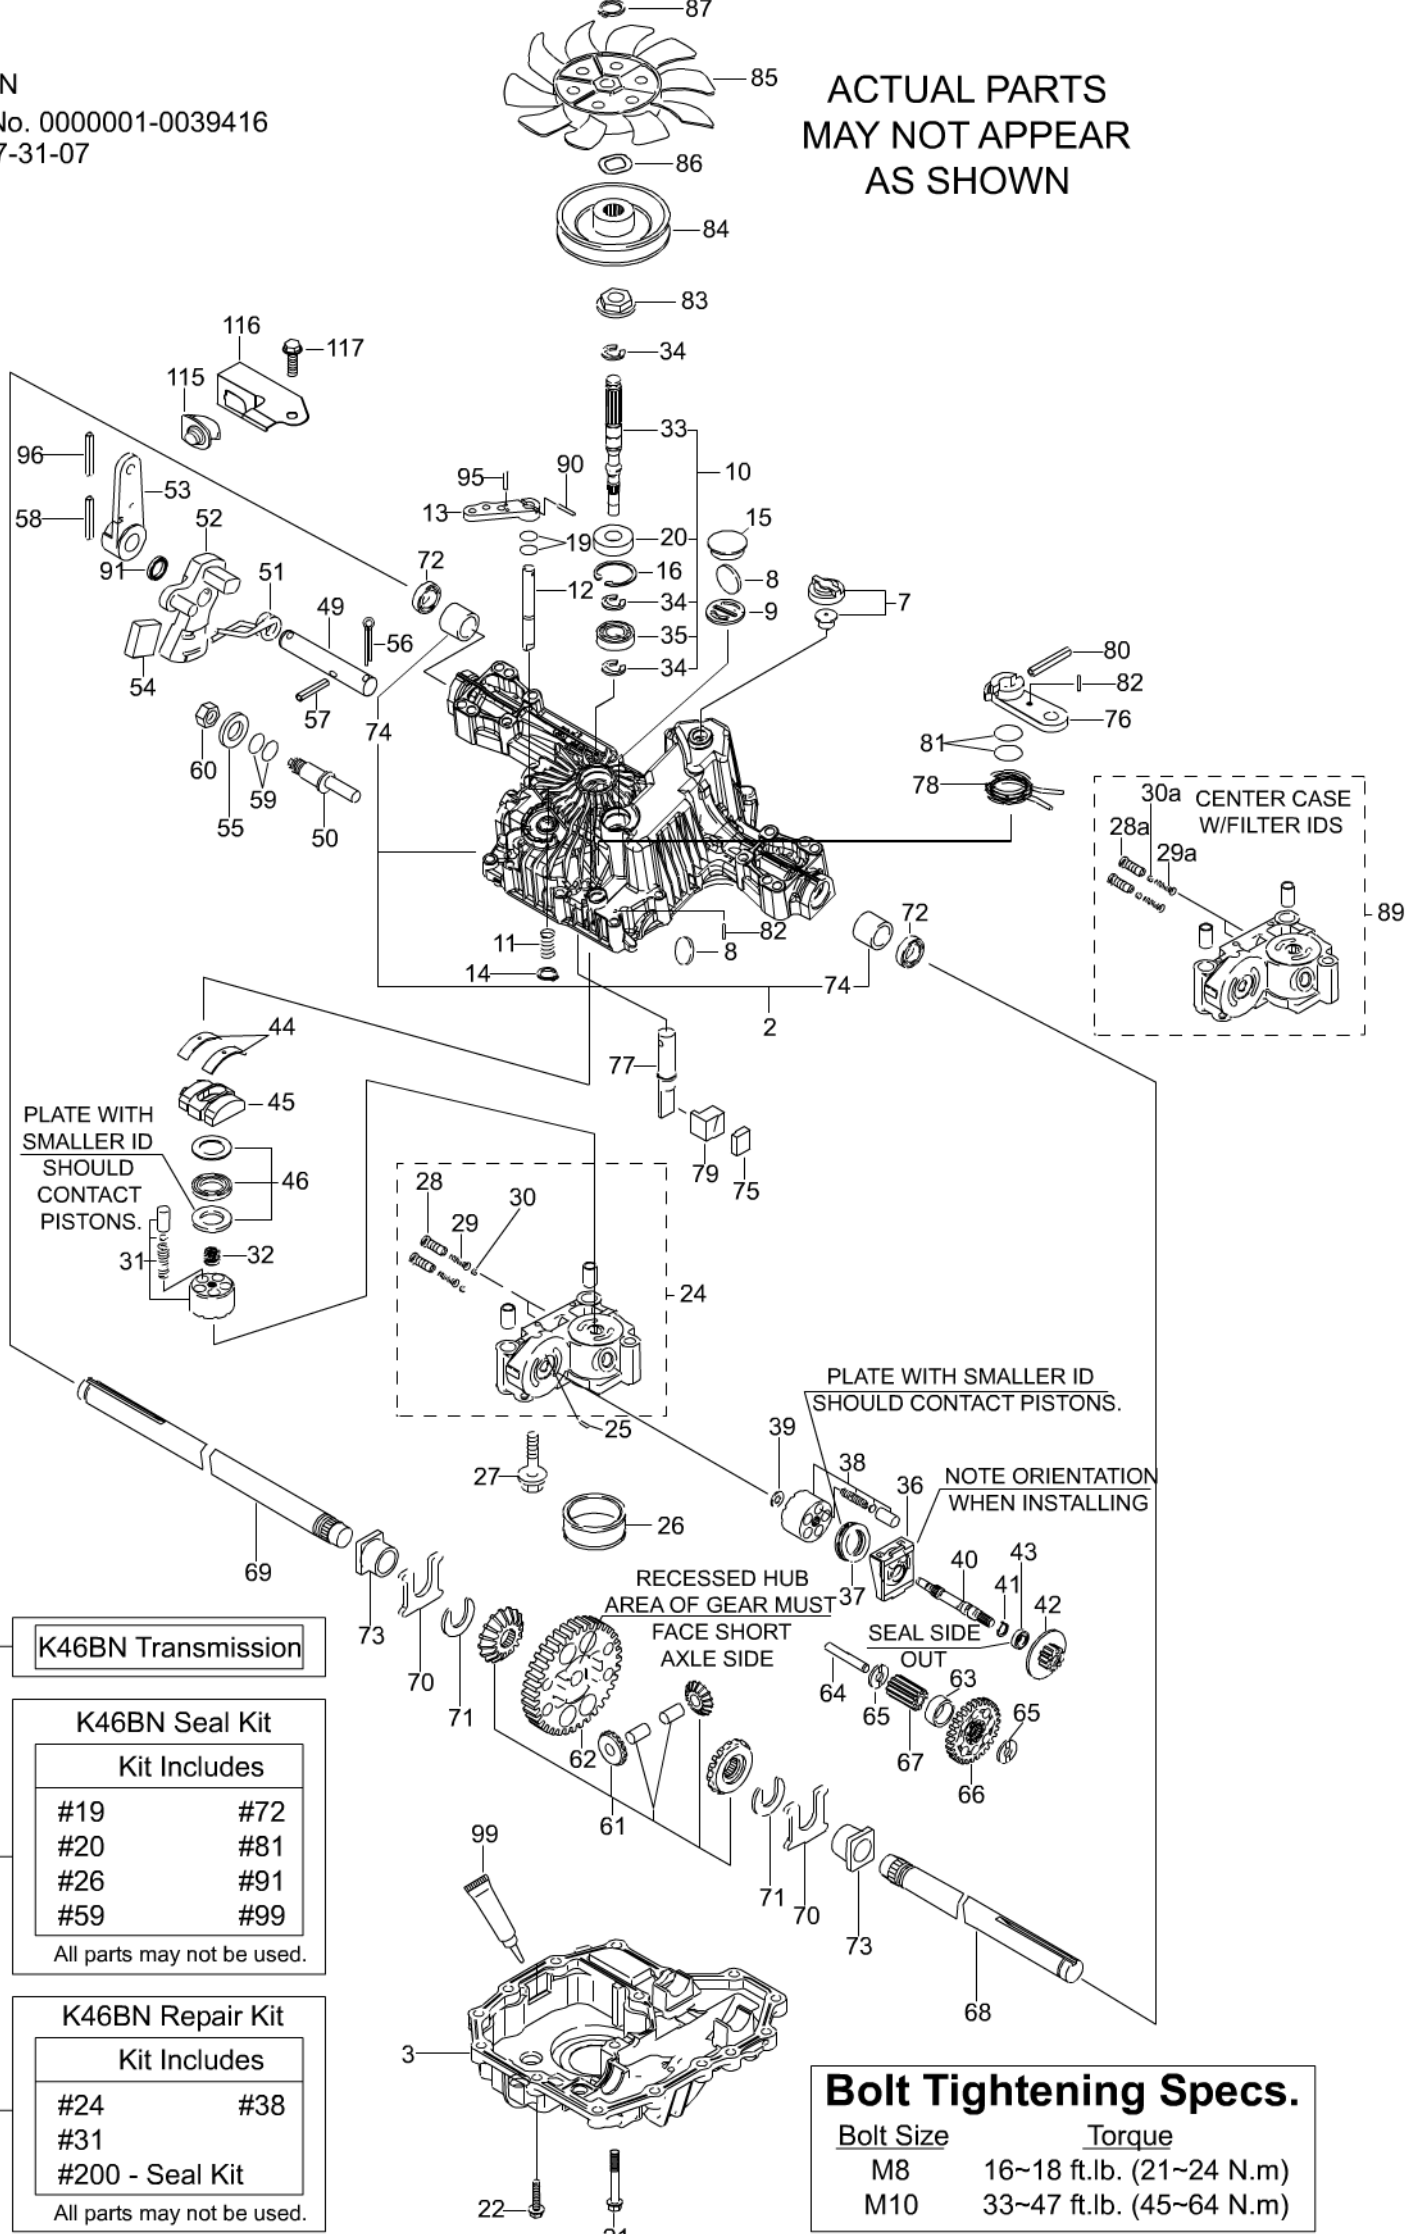

# Tuff Torq K46 BN

Spare parts  
Ersatzteile  
Pièces détachées  
Reserve onderdelen  
Repuestos  
Reservdelar

ACTUAL PARTS  
 MAY NOT APPEAR  
 AS SHOWN

1 K46BN Transmission

200 K46BN Seal Kit  
 Kit Includes  
 #19 #72  
 #20 #81  
 #26 #91  
 #59 #99  
 All parts may not be used.

201 K46BN Repair Kit  
 Kit Includes  
 #24 #38  
 #31  
 #200 - Seal Kit  
 All parts may not be used.

**Bolt Tightening Specs.**

Bolt Size	Torque
M8	16~18 ft.lb. (21~24 N.m)
M10	33~47 ft.lb. (45~64 N.m)