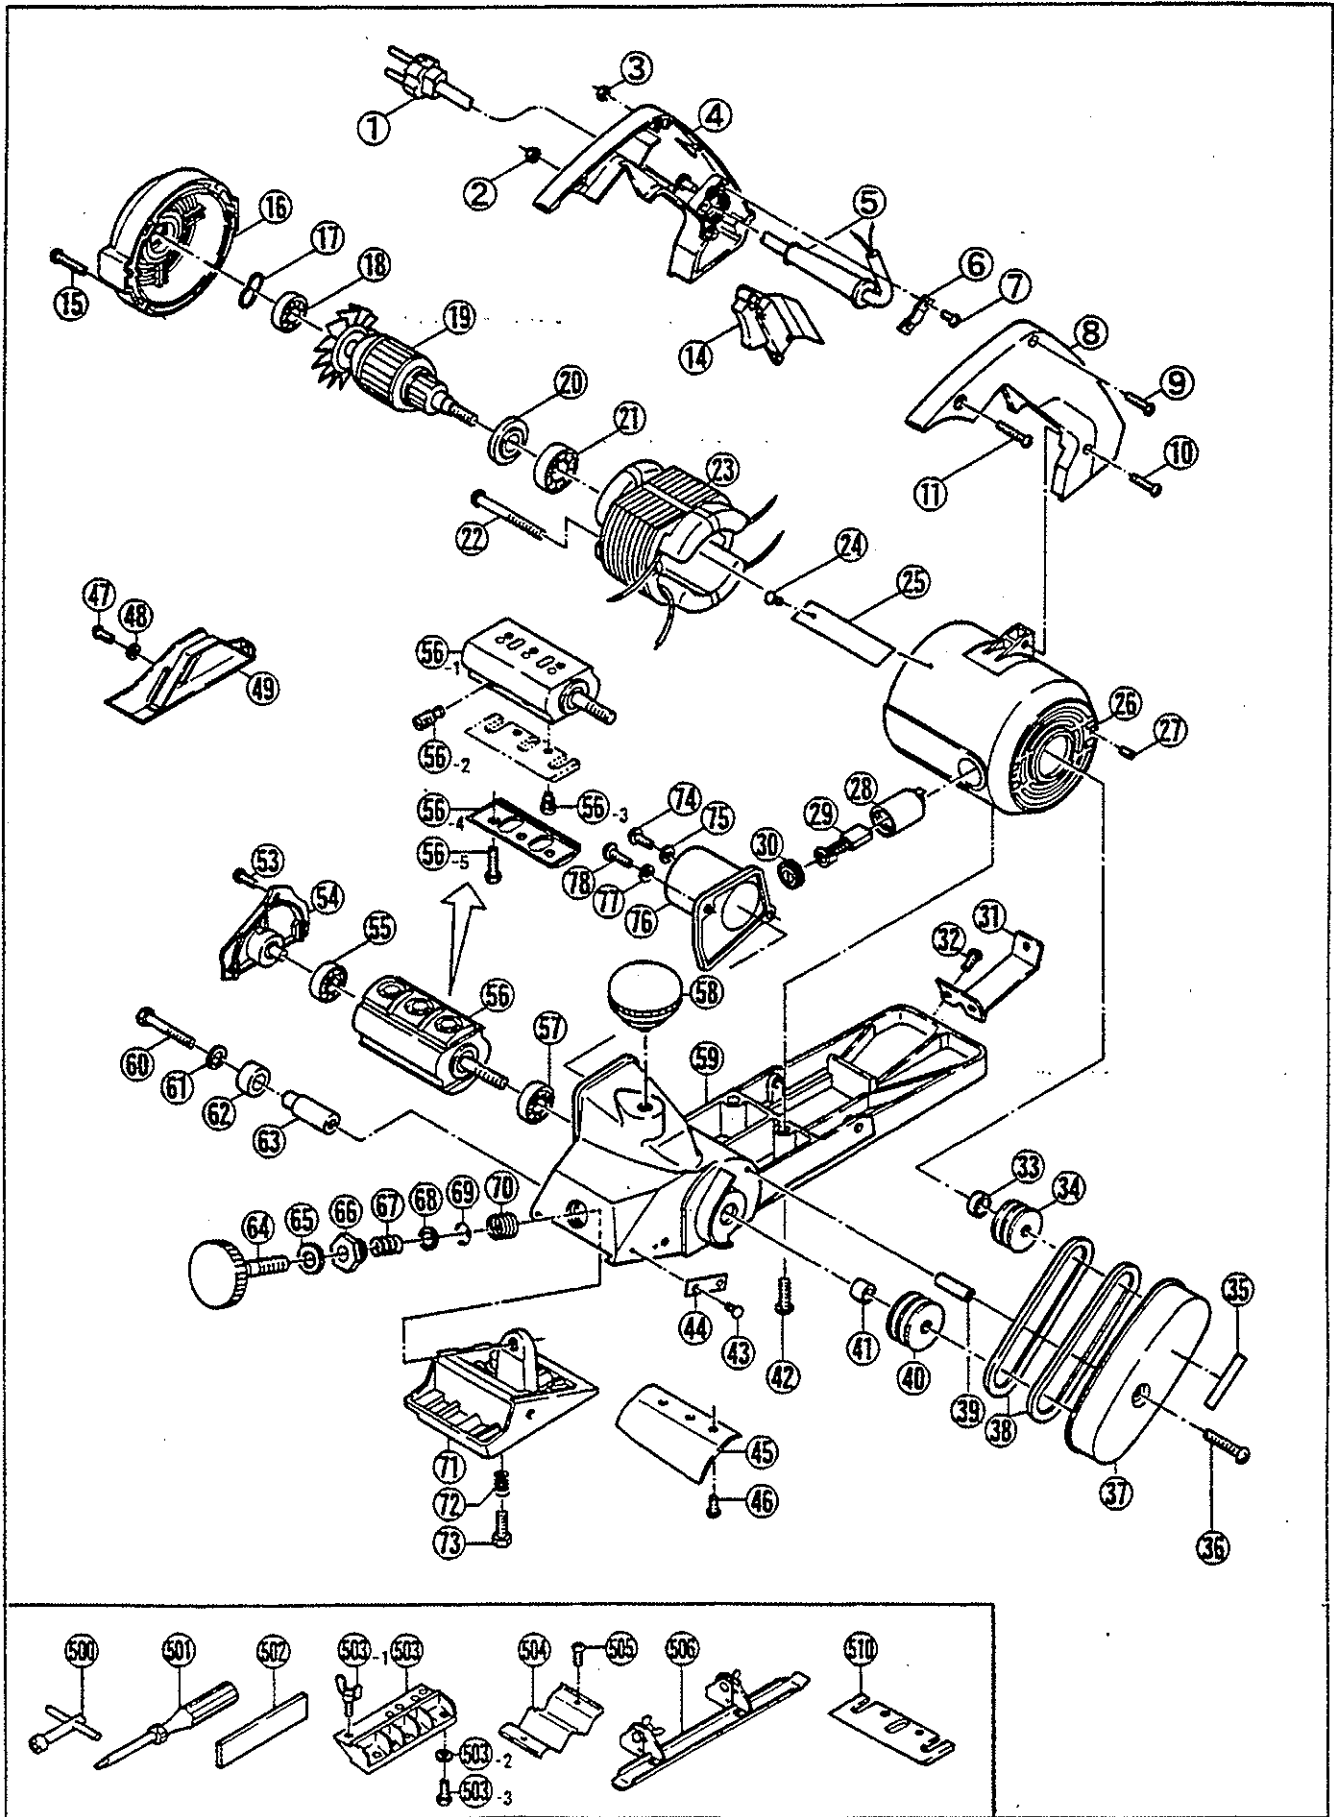

HAND PLANER

L-22L

PARTS LIST FOR AFTER SALES SERVICE MODEL L22L

	PART NO.	DESCRIPTION	QTY	REF	PART NO.	DESCRIPTION	QTY
	6520331	CORD ASS'Y AWG#18X2X2	1	56	6940143	CUTTER BLOCK ASS'Y	1
2	9300500	HEX NUT M5	1	56-1	6940579	CUTTER BLOCK	1
3	9310400	HEX NUT M4	2	56-2	6130304	BLADE ADJUSTMENT SCREW	4
4	6831688	HANDLE (A)	1	56-3	6130305	KNOCK SCREW	4
5	6560044	CORD HOLDER	1	56-4	6940141	BLADE BINDER	2
6	6560074	CORD CLAMP	1	56-5	6130311	HEX HEAD BOLT M6X17	6
7	9060514	TAPPING SCREW (B) M5X14	2	57	9840629	BALL BEARING #629LLB	1
8	6831703	HANDLE (B)	1	58	6830394	AUX. HANDLE	1
9	9020420	PHILLIPS PAN SCREW M4X20	1	59	6800415	MAIN SHOE	1
10	9020420	PHILLIPS PAN SCREW M4X20	1	60	9190650	HEX HEAD BOLT M6X50	1
11	9020525	PHILLIPS PAN SCREW M5X25	1	61	6900202	THRUST WASHER	1
14	6550110	TRIGGER SWITCH	1	62	6860025	ROLLER	1
15	9020416	PHILLIPS PAN SCREW M4X16	4	63	6100069	ROLLER SHAFT	1
16	6880321	HOUSING COVER	1	64	6130309	KNOB BOLT	1
17	9642200	WAVE WASHER	1	65	6900202	THRUST WASHER	3
18	622274001	BALL BEARING #608LLB	1	66	6130303	NUT	1
19	6030483	ARMATURE	1	67	6180067	COMPRESSION SPRING	1
21	969235005	BALL BEARING #6200LLB	1	68	6900201	THRUST WASHER	1
22	9020545	PHILLIPS PAN SCREW M5X45	2	69	9500700	RETAINING RING E-7	1
23	6500459	FIELD COIL	1	70	6130310	HELI SERT	1
24	6120005	RIVET #2	2	71	6850616	FRONT SHOE	1
25	6912714	NAME PLATE	1	72	6180068	COMPRESSION SPRING	1
26	6801683	MOTOR HOUSING	1	73	6130316	HEX HEAD BOLT M6X20	1
27	9280506	CLAMP SCREW M5X6	2	--	6130910	PHILLIPS PAN SCREW M4X8	2
28	6570082	BRUSH HOLDER	2	--	6560020	TERMINAL	2
29	6540043	CARBON BRUSH SET	1	--	6560051	SPRING CONNECTOR	1
30	6570004	BRUSH CAP	2	--	6590113	VINYL TUBE	1
31	6150516	HANDLE BRACKET	1			STANDARD ACCESSORIES	
32	9020510	PHILLIPS PAN SCREW M5X10	3	500	6240063	"T" TYPE WRENCH 9	1
33	6900200	SPACER	1	501	6240023	SCREWDRIVER SLOTTED	1
34	6860024	PULLEY (S)	1	502	6071893	BLADE ADJUSTMENT GAUGE	1
35	6920004	"RYOBI" MARK	1	503	6070153	SHARPENING HOLDER	1
36	9020435	PHILLIPS PAN SCREW M5X10	1	503-1	6130321	HEX HEAD BOLT M6X12	2
37	6881188	BELT COVER	1	503-2	9570600	WASHER	2
38	6860356	POLY V-BELT	2	503-3	9240612	WING BOLT	2
39	6900199	SLEEVE	1	504	6950072	EDGE PLANNING GUIDE	1
40	6860023	PULLEY (L)	1	505	6130314	PAN SCREW M5X10	2
41	6900210	SPACER	1	506	6070583	SIDE PLATE	1
42	9020520	PHILLIPS PAN SCREW M5X20	4	510	6660213	3" PLANNER BLADE	1
43	6120005	RIVET #2	2	SERVICE NOTES:			
44	6920224	DEPTH SCALE "INCH"	1				
45	6150519	PROTECTOR	1				
46	9140305	PHILLIPS FLAT SCREW M3X5	3				
47	9120408	TRUSS HEAD SCREW M4X8	2				
48	6900679	COLLAR	2				
49	6080424	BLADE SIDE COVER	1				
53	9020410	PHILLIPS PAN SCREW M4X10	3				
54	6880324	BLOCK COVER	1				
55	9820628	BALL BEARING #628ZZ	1				