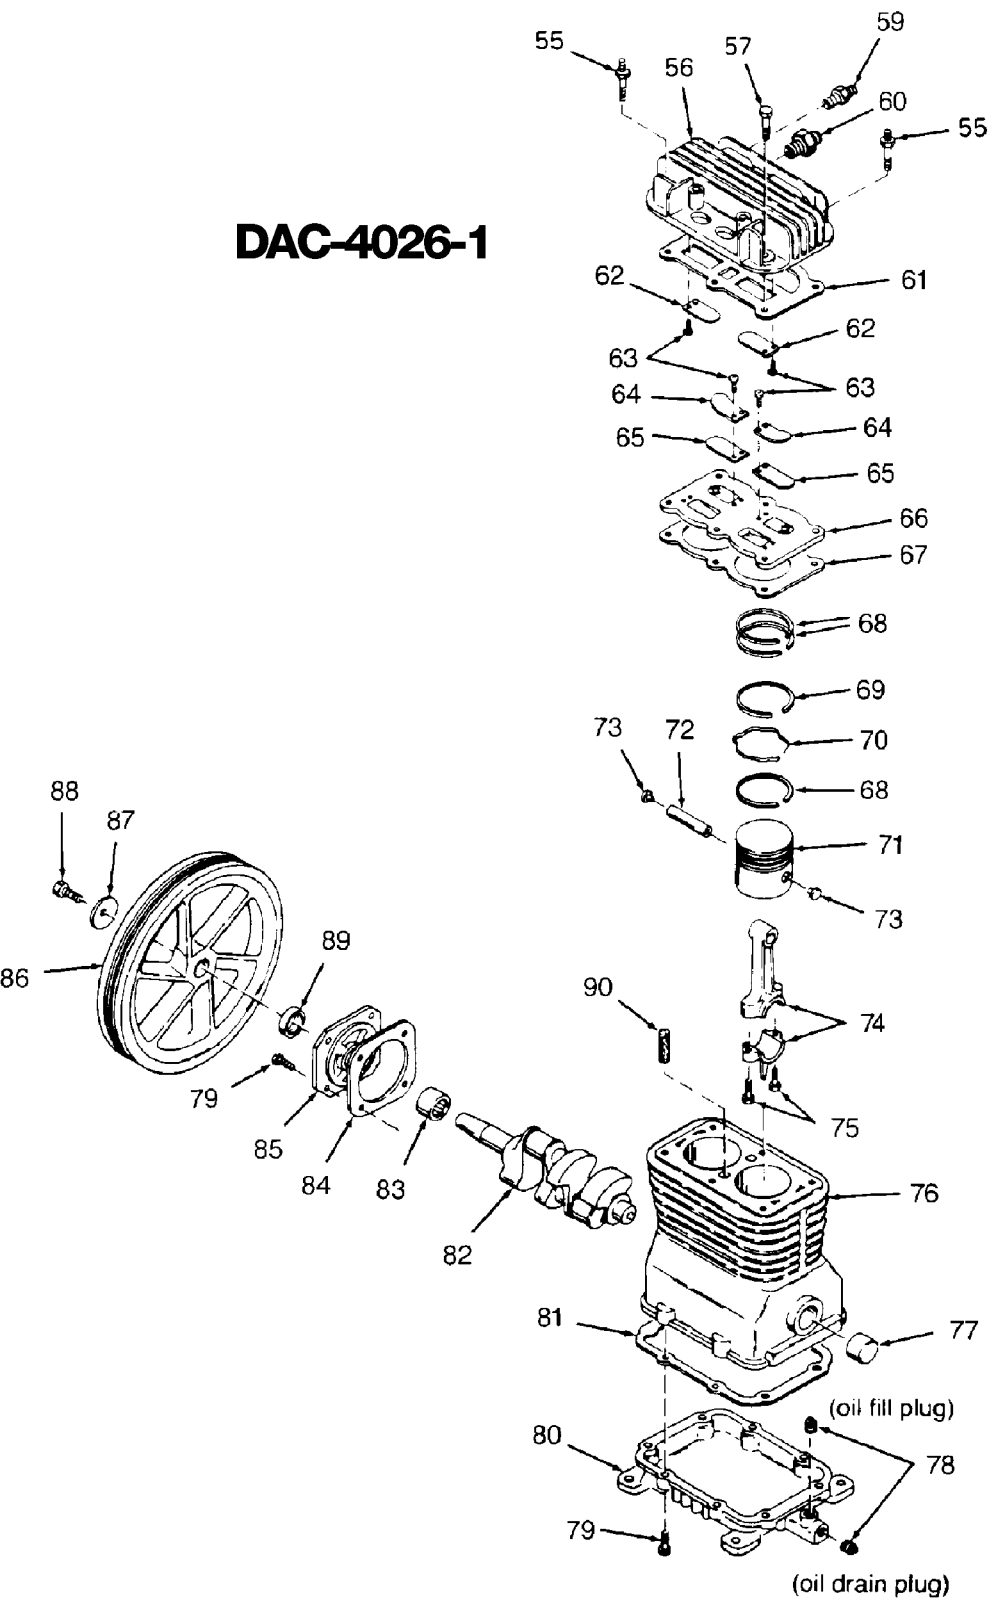

DAC-4026-1

Parts List for L320 Type 0

Item Number	Part Number	Description	Qty Required
1	CAC-322	BELTGUARD OUTSIDE	1
2	CAC-323	BELTGUARD INSIDE	1
3	SSF-8113-ZN	NUT .375-16X.563 HEX	1
4	000000-00	No Longer Available	1
5	000000-00	No Longer Available	1
6	265-17	FILTER FELT	1
7	265-18	RETAINER FILTER	1
8	5140123-08	SCREW	2
10	SSP-7812	ASSY NUT SLEEVE 1/2	1
11	000000-00	No Longer Available	1
12	TIA-4150	VALVE SAFETY 150 .25	1
13	Z-D23004	GAUGE 1.5OD 200PSI .	1
14	SSP-7811	ASSY NUT SLEEVE 1/4	1
15	000000-00	No Longer Available	1
17	CAC-4296-1	REGULATOR 3PORT P2 L	1
18	D26889	ADAPTER .25 NPT X .2	1
19	N053094	NIPPLE	1
20	33821-00	BUSHING	1
20	438010040063	HEYCO BUSHINGS	1
21	CAC-95	MANIFOLD	1
22	Z-D23004	GAUGE 1.5OD 200PSI .	1
23	SUDL-415-1	ASSY CORD POWER ST	1
24	SSW-7385	BUSHING STRAIN RELIE	1
26	000000-00	No Longer Available	1
27	000000-00	No Longer Available	1
28	SS-2072-1	NIPPLE .375 NPT X 1.	1
29	CAC-437-2	VALVE CHECK 1/2NPT X	1

Parts List for L320 Type 0

Item Number	Part Number	Description	Qty Required
30	SSF-928	SCREW .313-18X.875 H	1
31	CAC-1013	SCREW HOLD DOWN	1
32	000000-00	No Longer Available	1
33	CAC-1011	SPRING ELASTOMER	1
34	SSN-56-ZN	WASHER 1 X 11/32 X 1	1
35	N017772	LOCK WASHER	1
36	SS-2038-ZN	NUT .313-18 WING	1
37	000000-00	No Longer Available	1
38	CAC-1059	CLIP RETAINING	2
39	SUDL-6-1	STRIP RUBBER FOOT	1
40	CAC-60	BOLT .375-16X2.25 UN	2
41	000000-00	No Longer Available	2
42	SSF-8080-ZN	NUT .375-16 UNC-2B H	1
43	N286039	DRAIN VALVE	1
47	D21594	PIN MOTOR MOUNT OIL	1
48	000000-00	No Longer Available	1
49	SUDL-65	KEY MOTOR SHAFT	1
50	000000-00	No Longer Available	1
51	SS-391	SCREW .250-20 .625 S	1
52	C-BT-222	BELT 6J 38.0 EFF	1
53	D26742	SCREW #10-16 X .500	2
55	SSF-6627	STUD SHOULDER 3/8-16	1
56	Z-CAC-4213	ASSY HEAD	1
57	SSF-955	SCREW .375-16X1.50 H	5
59	SS-8553	CONNECTOR BODY	1
60	SSP-9401	CONNECTOR BODY STRAI	1
61	5140118-80	GASKET	1