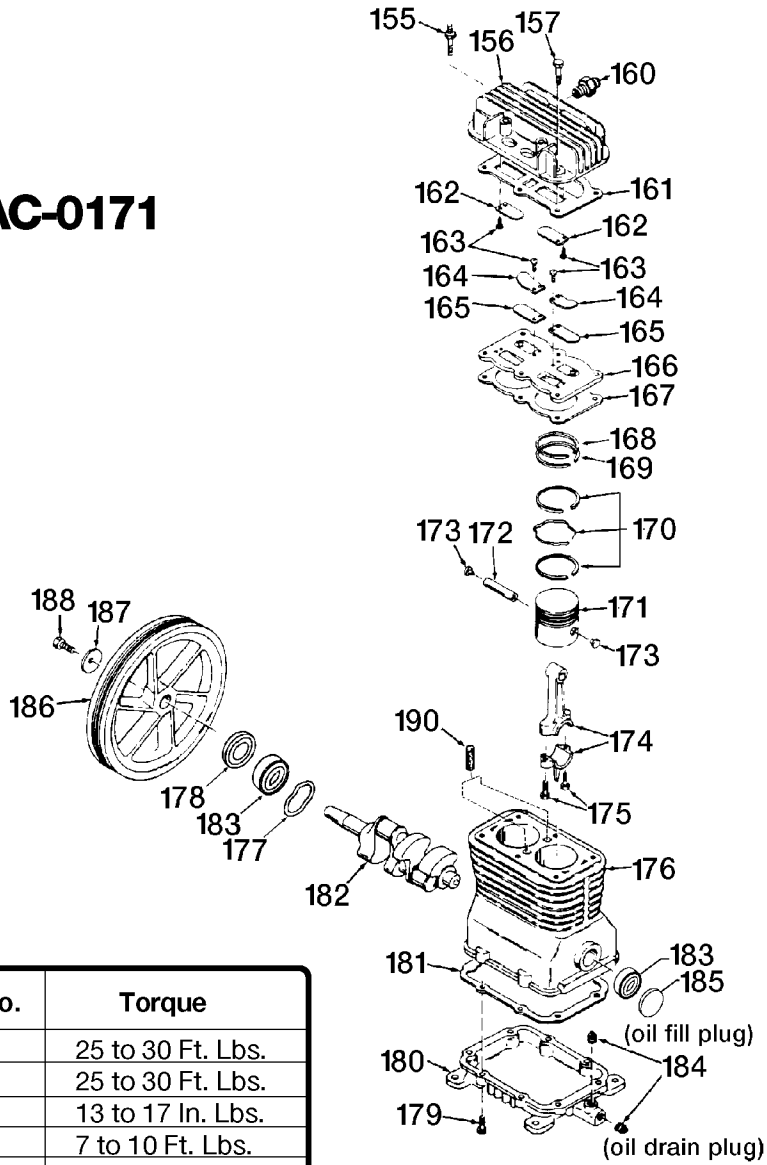

# AC-0171

Key No.	Torque
155	25 to 30 Ft. Lbs.
157	25 to 30 Ft. Lbs.
163	13 to 17 In. Lbs.
175	7 to 10 Ft. Lbs.
179	9 to 12 Ft. Lbs.
188	15 to 20 Ft. Lbs.

## Parts List for L660V Type 0

Item Number	Part Number	Description	Qty Required
1	SSF-953-ZN	SCREW #10X.625 HHW S	1
2	000000-00	No Longer Available	1
3	SSF-8113-ZN	NUT .375-16X.563 HEX	1
4	000000-00	No Longer Available	1
5	CAC-362-1	CLOSURE BELTGUARD	1
6	SSP-9401	CONNECTOR BODY STRAI	1
7	SSP-7812	ASSY NUT SLEEVE 1/2	2
8	SS-8553	CONNECTOR BODY	1
9	SSP-7811	ASSY NUT SLEEVE 1/4	1
10	C-BT-224	BELT 6J 47.3 EFF	1
11	SS-391	SCREW .250-20 .625 S	1
12	000000-00	No Longer Available	1
13	SUDL-65	KEY MOTOR SHAFT	1
14	CAC-4205	CORD MOTOR SJT 14G	1
15	Z-MO-3022-1	MOTOR 2 POLE 240V O/	1
16	CAC-1331	TUBE PRESSURE RELEAS	1
17	SSF-928	SCREW .313-18X.875 H	4
19	000000-00	No Longer Available	1
20	SS-3222-CD	PLUG PIPE	1
21	CAC-95	MANIFOLD	1
22	TIA-4150	VALVE SAFETY 150 .25	1
23	A18885	GAUGE	1
24	39124607	SCREW .250-20X.625 H	2
26	000000-00	No Longer Available	1
27	N000323	VALVE GLOBE 200 PSI	1
29	SSF-8150	NUT .312-18 UNC HEX	1
35	000000-00	No Longer Available	1