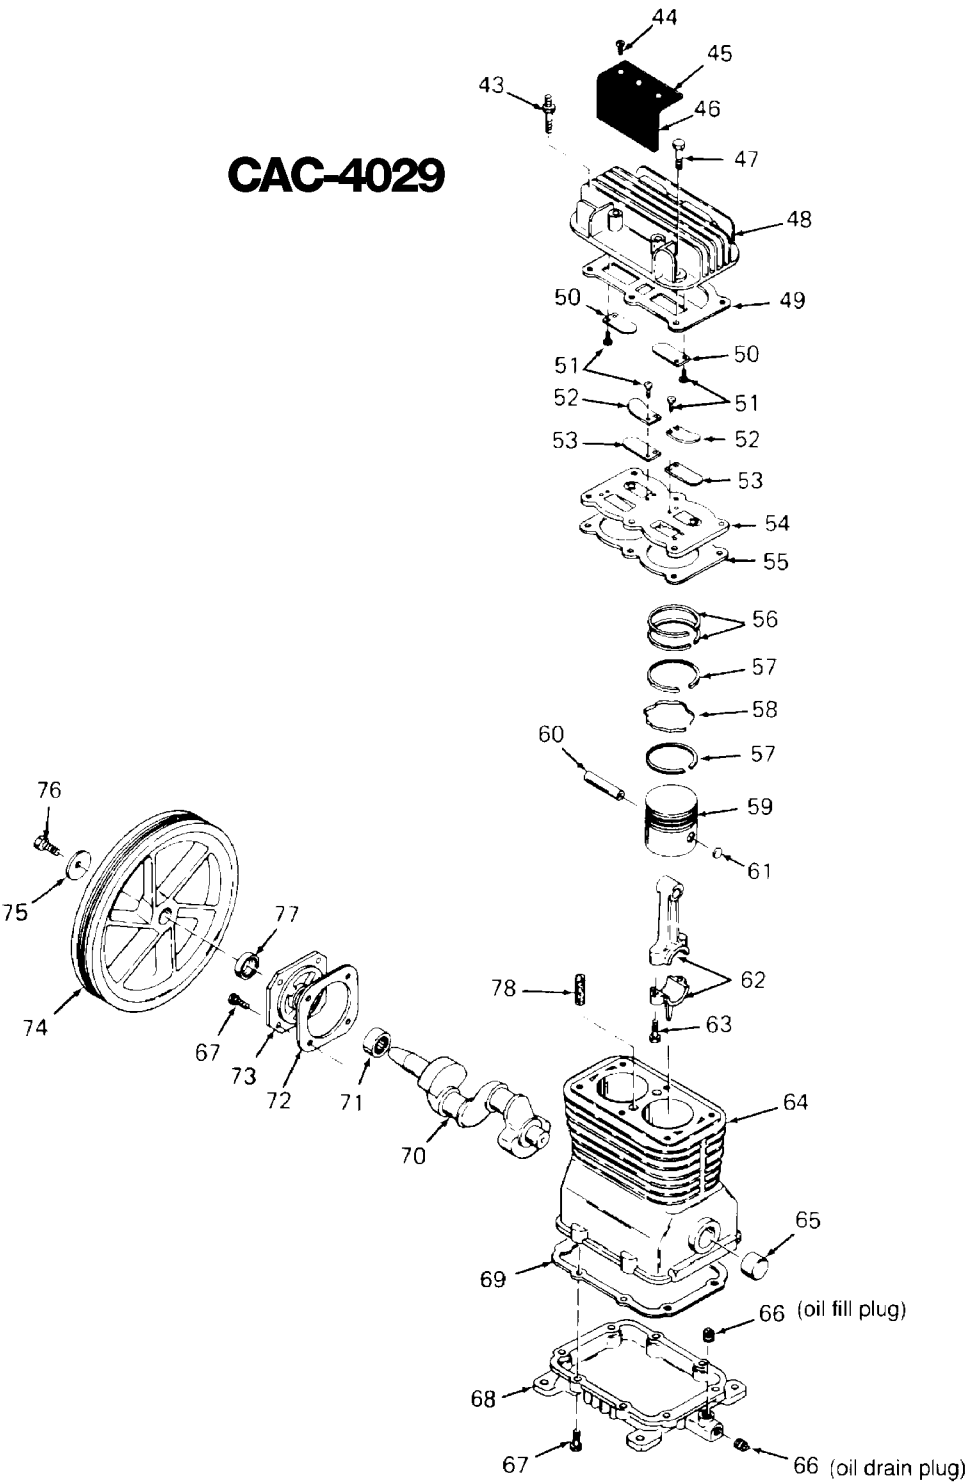

# AC-0171

Key No.	Torque
155	25 to 30 Ft. Lbs.
157	25 to 30 Ft. Lbs.
163	13 to 17 In. Lbs.
175	7 to 10 Ft. Lbs.
179	9 to 12 Ft. Lbs.
188	15 to 20 Ft. Lbs.

## Parts List for L660V Type 0

Item Number	Part Number	Description	Qty Required
1	SSF-953-ZN	SCREW #10X.625 HHW S	1
2	000000-00	No Longer Available	1
3	SSF-8113-ZN	NUT .375-16X.563 HEX	1
4	000000-00	No Longer Available	1
5	CAC-362-1	CLOSURE BELTGUARD	1
6	SSP-9401	CONNECTOR BODY STRAI	1
7	SSP-7812	ASSY NUT SLEEVE 1/2	2
8	SS-8553	CONNECTOR BODY	1
9	SSP-7811	ASSY NUT SLEEVE 1/4	1
10	C-BT-224	BELT 6J 47.3 EFF	1
11	SS-391	SCREW .250-20 .625 S	1
12	000000-00	No Longer Available	1
13	SUDL-65	KEY MOTOR SHAFT	1
14	CAC-4205	CORD MOTOR SJT 14G	1
15	Z-MO-3022-1	MOTOR 2 POLE 240V O/	1
16	CAC-1331	TUBE PRESSURE RELEAS	1
17	SSF-928	SCREW .313-18X.875 H	4
19	000000-00	No Longer Available	1
20	SS-3222-CD	PLUG PIPE	1
21	CAC-95	MANIFOLD	1
22	TIA-4150	VALVE SAFETY 150 .25	1
23	A18885	GAUGE	1
24	39124607	SCREW .250-20X.625 H	2
26	000000-00	No Longer Available	1
27	N000323	VALVE GLOBE 200 PSI	1
29	SSF-8150	NUT .312-18 UNC HEX	1
35	000000-00	No Longer Available	1