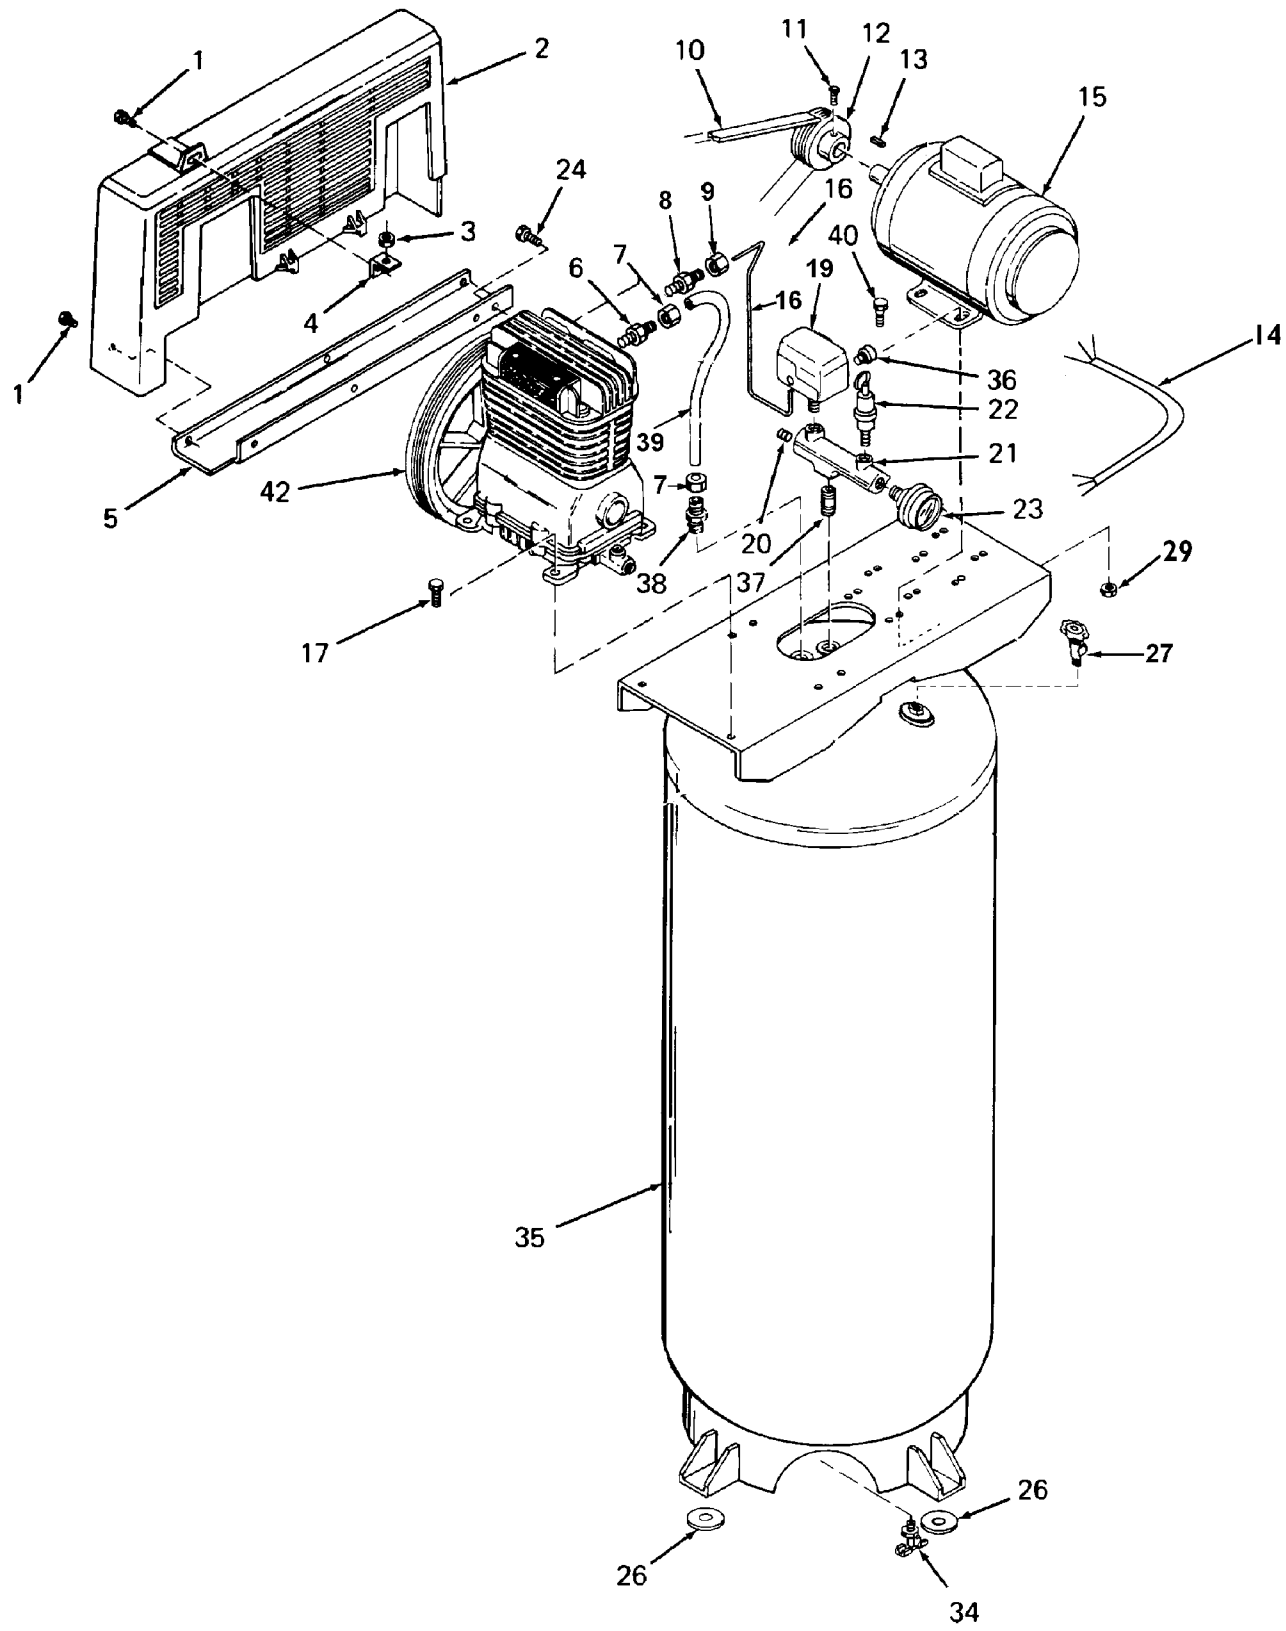

# AC-0171

Key No.	Torque
155	25 to 30 Ft. Lbs.
157	25 to 30 Ft. Lbs.
163	13 to 17 In. Lbs.
175	7 to 10 Ft. Lbs.
179	9 to 12 Ft. Lbs.
188	15 to 20 Ft. Lbs.

## Parts List for L660V Type 0

Item Number	Part Number	Description	Qty Required
1	SSF-953-ZN	SCREW #10X.625 HHW S	1
2	000000-00	No Longer Available	1
3	SSF-8113-ZN	NUT .375-16X.563 HEX	1
4	000000-00	No Longer Available	1
5	CAC-362-1	CLOSURE BELTGUARD	1
6	SSP-9401	CONNECTOR BODY STRAI	1
7	SSP-7812	ASSY NUT SLEEVE 1/2	2
8	SS-8553	CONNECTOR BODY	1
9	SSP-7811	ASSY NUT SLEEVE 1/4	1
10	C-BT-224	BELT 6J 47.3 EFF	1
11	SS-391	SCREW .250-20 .625 S	1
12	000000-00	No Longer Available	1
13	SUDL-65	KEY MOTOR SHAFT	1
14	CAC-4205	CORD MOTOR SJT 14G	1
15	Z-MO-3022-1	MOTOR 2 POLE 240V O/	1
16	CAC-1331	TUBE PRESSURE RELEAS	1
17	SSF-928	SCREW .313-18X.875 H	4
19	000000-00	No Longer Available	1
20	SS-3222-CD	PLUG PIPE	1
21	CAC-95	MANIFOLD	1
22	TIA-4150	VALVE SAFETY 150 .25	1
23	A18885	GAUGE	1
24	39124607	SCREW .250-20X.625 H	2
26	000000-00	No Longer Available	1
27	N000323	VALVE GLOBE 200 PSI	1
29	SSF-8150	NUT .312-18 UNC HEX	1
35	000000-00	No Longer Available	1