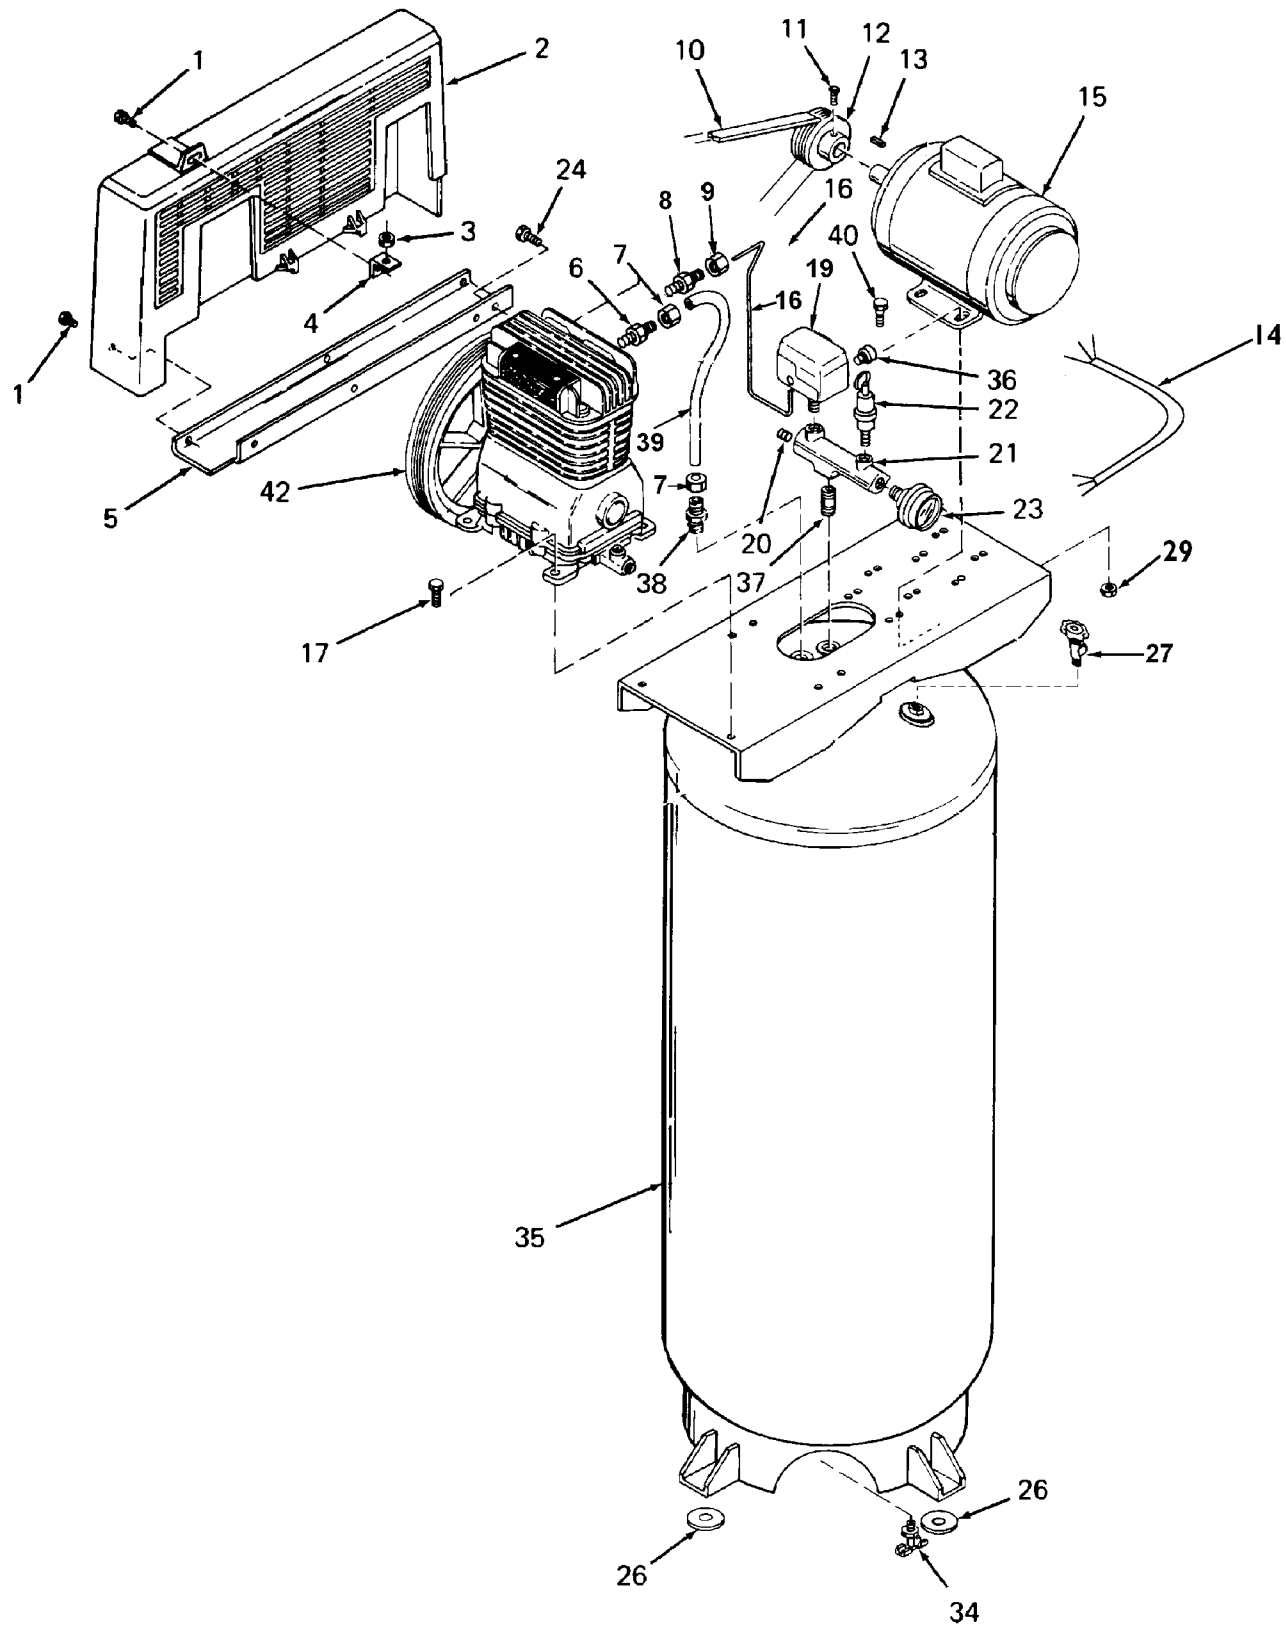

Parts List for L660V Type 1

Item Number	Part Number	Description	Qty Required
1	SSF-953-ZN	SCREW #10X.625 HHW S	4
2	000000-00	No Longer Available	1
3	SSF-8113-ZN	NUT .375-16X.563 HEX	1
4	000000-00	No Longer Available	1
5	CAC-362-1	CLOSURE BELTGUARD	1
6	SSP-9401	CONNECTOR BODY STRAI	1
7	SSP-7812	ASSY NUT SLEEVE 1/2	2
8	SS-8553	CONNECTOR BODY	1
9	SSP-7811	ASSY NUT SLEEVE 1/4	1
10	C-BT-224	BELT 6J 47.3 EFF	1
11	SS-391	SCREW .250-20 .625 S	1
12	000000-00	No Longer Available	1
13	SUDL-65	KEY MOTOR SHAFT	1
14	CAC-4205	CORD MOTOR SJT 14G	1
15	Z-MO-3022-1	MOTOR 2 POLE 240V O/	1
16	CAC-1331	TUBE PRESSURE RELEAS	1
17	SSF-928	SCREW .313-18X.875 H	4
19	000000-00	No Longer Available	1
20	SS-3222-CD	PLUG PIPE	1
21	CAC-95	MANIFOLD	1
22	TIA-4150	VALVE SAFETY 150 .25	1
23	A18885	GAUGE	1
24	39124607	SCREW .250-20X.625 H	2
26	000000-00	No Longer Available	1
27	N000323	VALVE GLOBE 200 PSI	1
29	SSF-8150	NUT .312-18 UNC HEX	1
34	N286039	DRAIN VALVE	1

Parts List for L660V Type 1

Item Number	Part Number	Description	Qty Required
35	000000-00	No Longer Available	1
36	33821-00	BUSHING	1
36	438010040063	HEYCO BUSHINGS	1
37	SS-2110	NIPPLE GALV 3/8 X 3	1
38	CAC-437-2	VALVE CHECK 1/2NPT X	1
39	CAC-357-1	TUBE OUTLET 60G	1
40	000000-00	No Longer Available	4
42	N076027SV	PUMP ASSEMBLY	1
55	SSF-6627	STUD SHOULDER 3/8-16	1
56	Z-CAC-4213	ASSY HEAD	1
57	SSF-955	SCREW .375-16X1.50 H	5
60	SSP-9401	CONNECTOR BODY STRAI	1
61	5140118-80	GASKET	1
62	KK-4275	KIT VALVE	2
63	KK-4275	KIT VALVE	1
64	CAC-294	PLATE RESTRICTOR	2
65	KK-4275	KIT VALVE	1
66	Z-CAC-4212-1	ASSY VALVE PLATE	1
67	5140118-79	GASKET	1
68	000000-00	No Longer Available	1
69	000000-00	No Longer Available	1
70	000000-00	No Longer Available	1
71	CAC-55-1	PISTON MACHINE DWG 2	2
72	265-19	PIN PISTON	2
73	CAC-207	PLUG PISTON PIN	1
74	265-410	ASSY CONNECTING ROD	2
75	SSF-927	SCREW .250-20X1.125	4