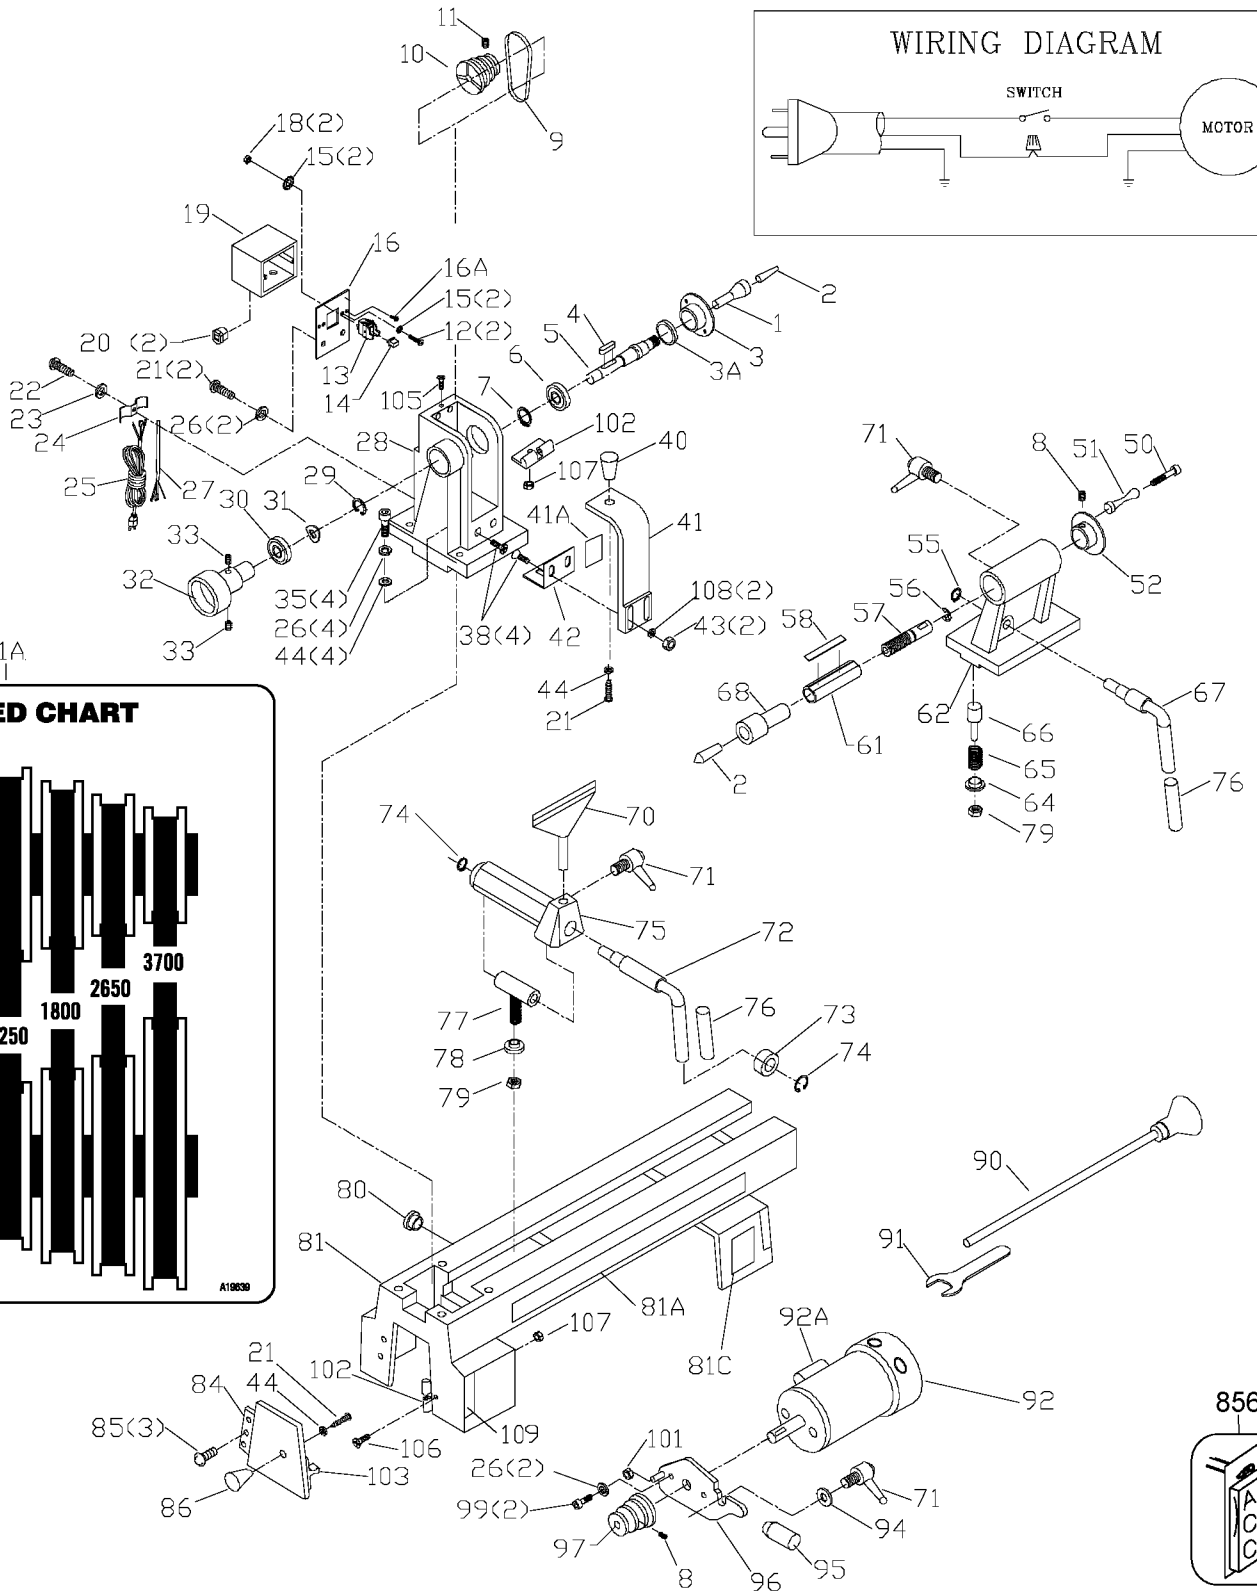

### WIRING DIAGRAM

### SPEED CHART

A19039

## Parts List for LA200 Type 1

Item Number	Part Number	Description	Qty Required
1	1340946	DRIVING CENTER	1
2	1340945	CENTER POINT	2
3	000000-00	No Longer Available	1
3	898769	WASHER	1
4	1348002	KEY	1
5	1340948	SPINDLE SHAFT	1
6	146555-01	BEARING, BALL	1
7	1330146	RET. RING	1
8	1243549	SCREW	2
9	1340949	DRIVE BELT	1
10	000000-00	No Longer Available	1
11	1243321	SCREW	1
12	1246001	MACH SCREW	2
13	489105-00	SWITCH	1
14	1343758	KEY	1
15	488983-00	LOCK WASHER	4
16	000000-00	No Longer Available	1
16	1342444	SCREW	1
18	1243395	HEX NUT	2
19	1340954	SWITCH BOX	1
20	1345444	STRAIN RELIEF	2
21	1246045	MACH SCREW	2
22	488829-00	SCREW	1
23	488808-00	LOCK WASHER	1
24	1341808	CABLE CLAMP	1
25	1341809	POWER CABLE	1
26	488874-00	LOCK WASHER	8

## Parts List for LA200 Type 1

Item Number	Part Number	Description	Qty Required
27	000000-00	No Longer Available	1
28	000000-00	No Longer Available	1
28	000000-00	No Longer Available	1
29	1243505	RING	1
30	1313116	BEARING	1
31	1313118	WAVE WASHER	1
32	1340952	HEAD STOCK HANDWHEEL	1
33	1246144	SET SCREW	2
35	1243567	SCREW	4
38	000000-00	No Longer Available	4
40	000000-00	No Longer Available	1
41	000000-00	No Longer Available	1
41	000000-00	No Longer Available	1
42	1341813	BRACKET	1
43	1346119	NUT	2
44	1246140	FL WASHER	4
50	490375-00	SCREW	1
51	491731-00	HANDLE	1
52	5140062-43	HANDWHEEL ASSEMBLY	1
55	1310064	RING	1
56	000000-00	No Longer Available	1
57	000000-00	No Longer Available	1
58	000000-00	No Longer Available	1
61	1342093	QUILL	1
62	000000-00	No Longer Available	1
62	000000-00	No Longer Available	1
64	5140059-48	COLLAR	1